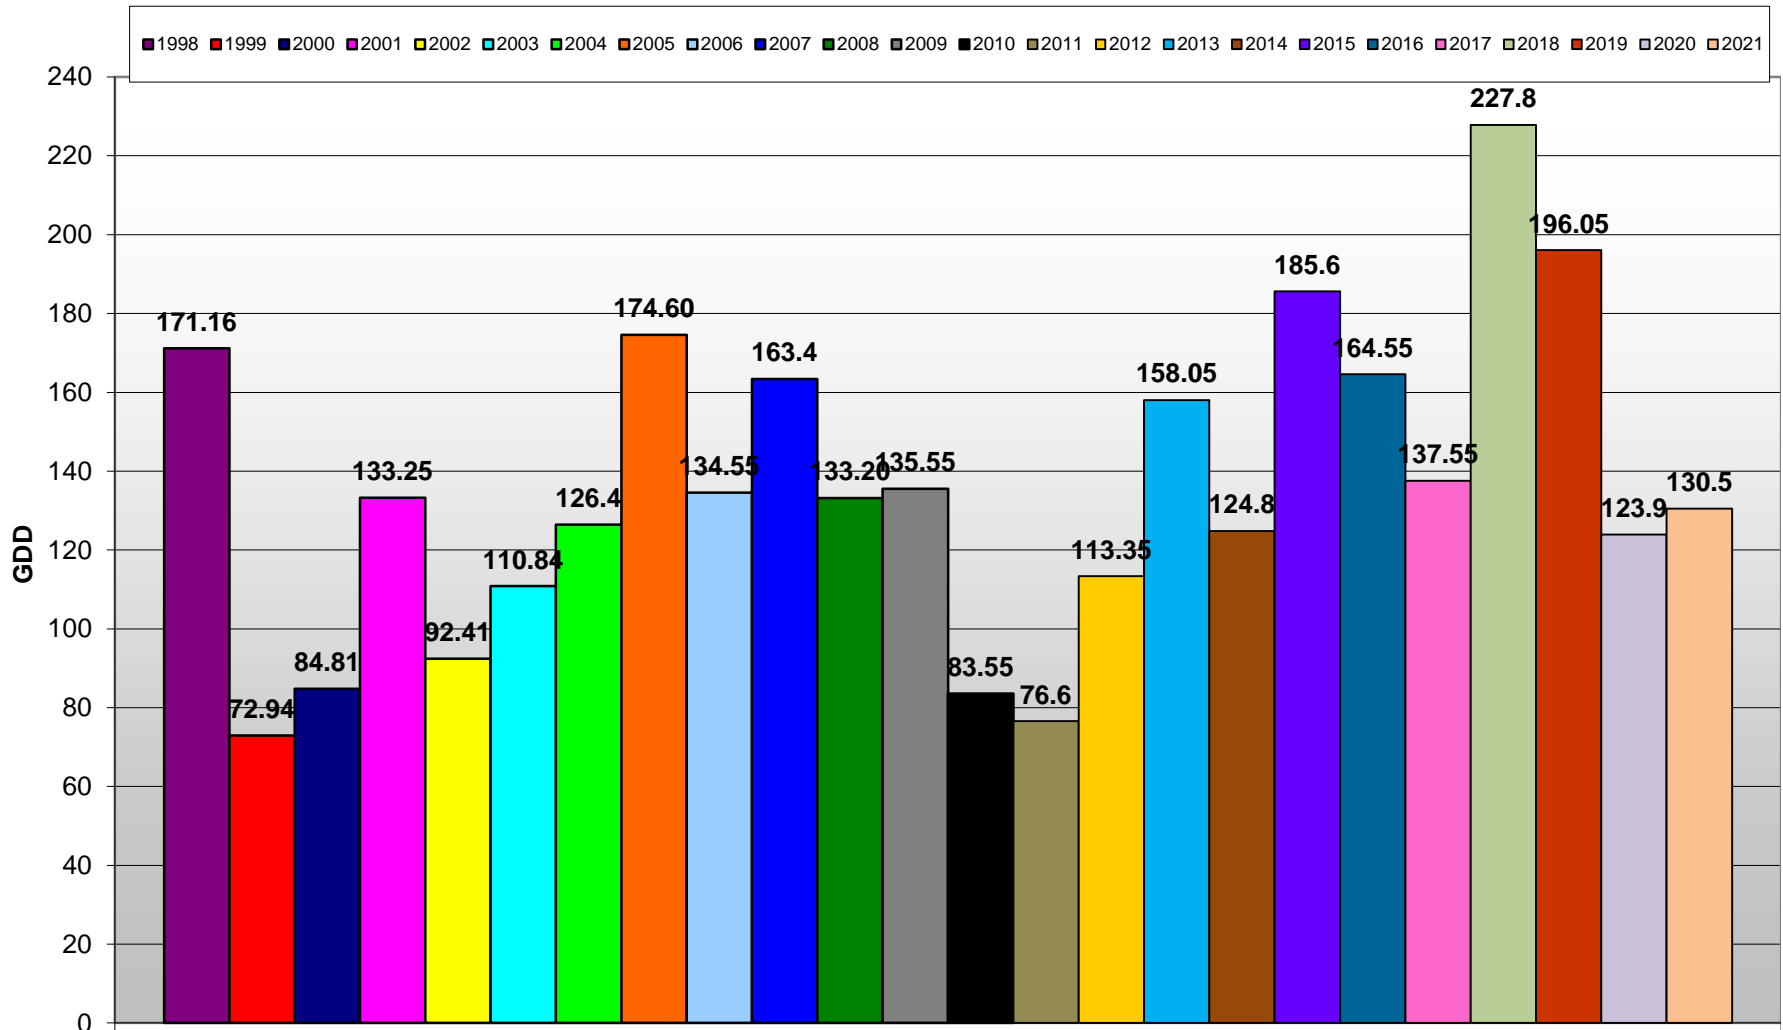

## Summerland - Total Monthly Growing Degree Days [MAY] - 1998-2021

May

Month

Created by Brad Estergaard, 2021

# Summerland - Total Monthly Growing Degree Days - April + May - 1998-2021

Created by Brad Estergaard, 2021