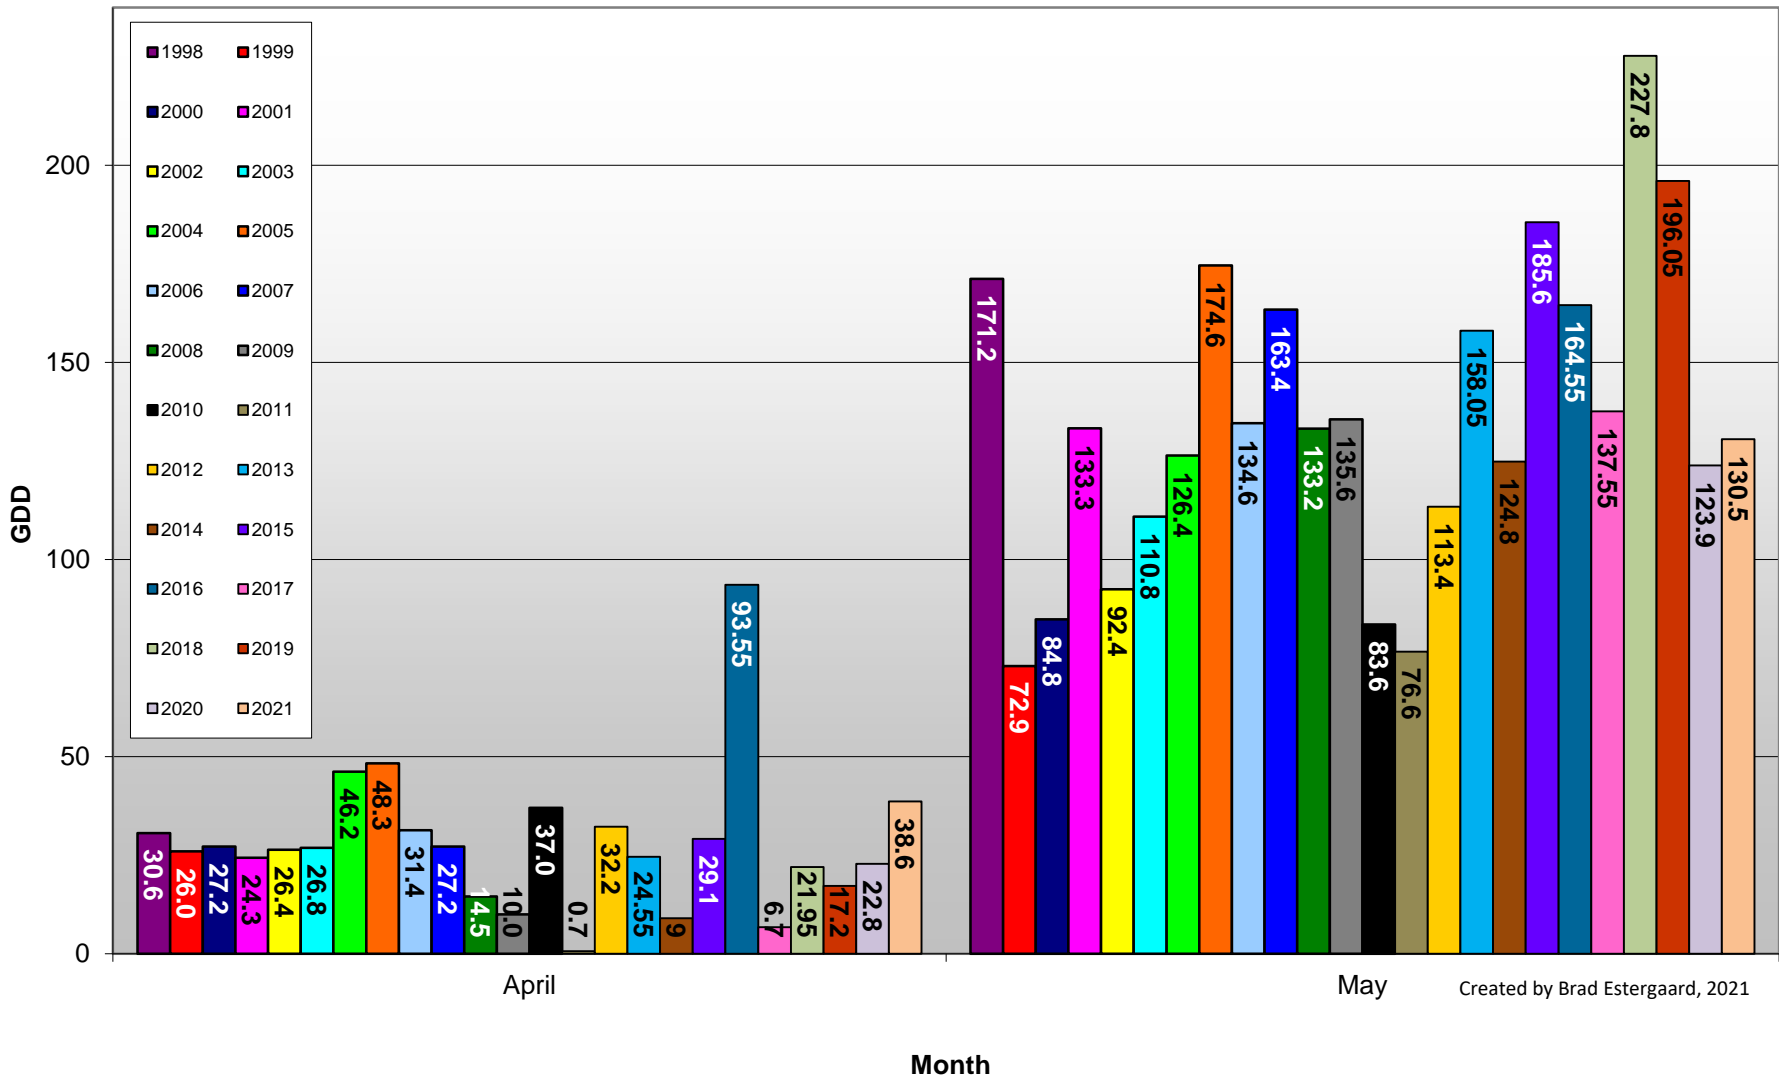

## Summerland - Total Monthly Growing Degree Days [MAY] - 1998-2021

May

Month

Created by Brad Estergaard, 2021

# Summerland - Total Monthly Growing Degree Days - April + May - 1998-2021

Created by Brad Estergaard, 2021

# Summerland - Daily Growing Degree Day Accumulation - 1998-2021 - April + May

Created by Brad Estergaard, 2021

Day of Year (Julian Date)