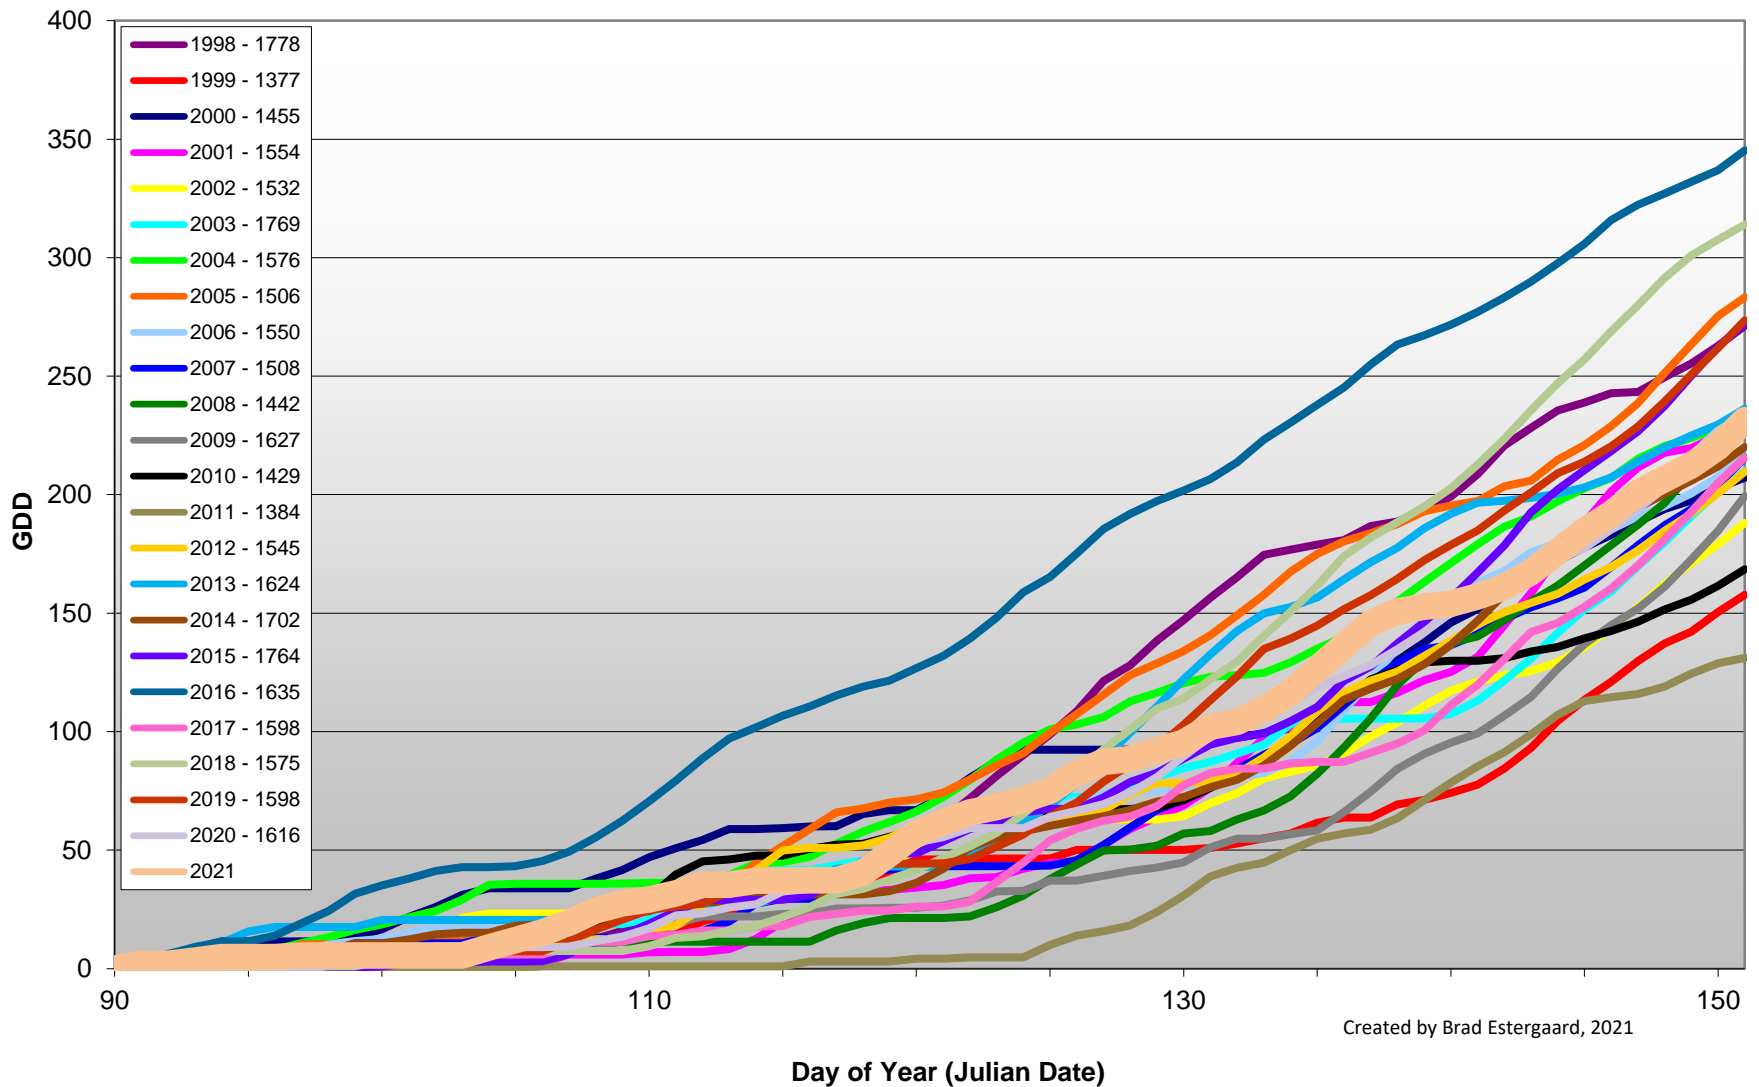

## Osoyoos - Total Monthly Growing Degree Days [MAY] - 1998-2021

May

Created by Brad Estergaard, 2021

Month

## Osoyoos - Total Monthly Growing Degree Days - April + May - 1998-2021

Created by Brad Estergaard, 2021

Month

## Osoyoos - Daily Growing Degree Day Accumulation - 1998-2021 - April + May