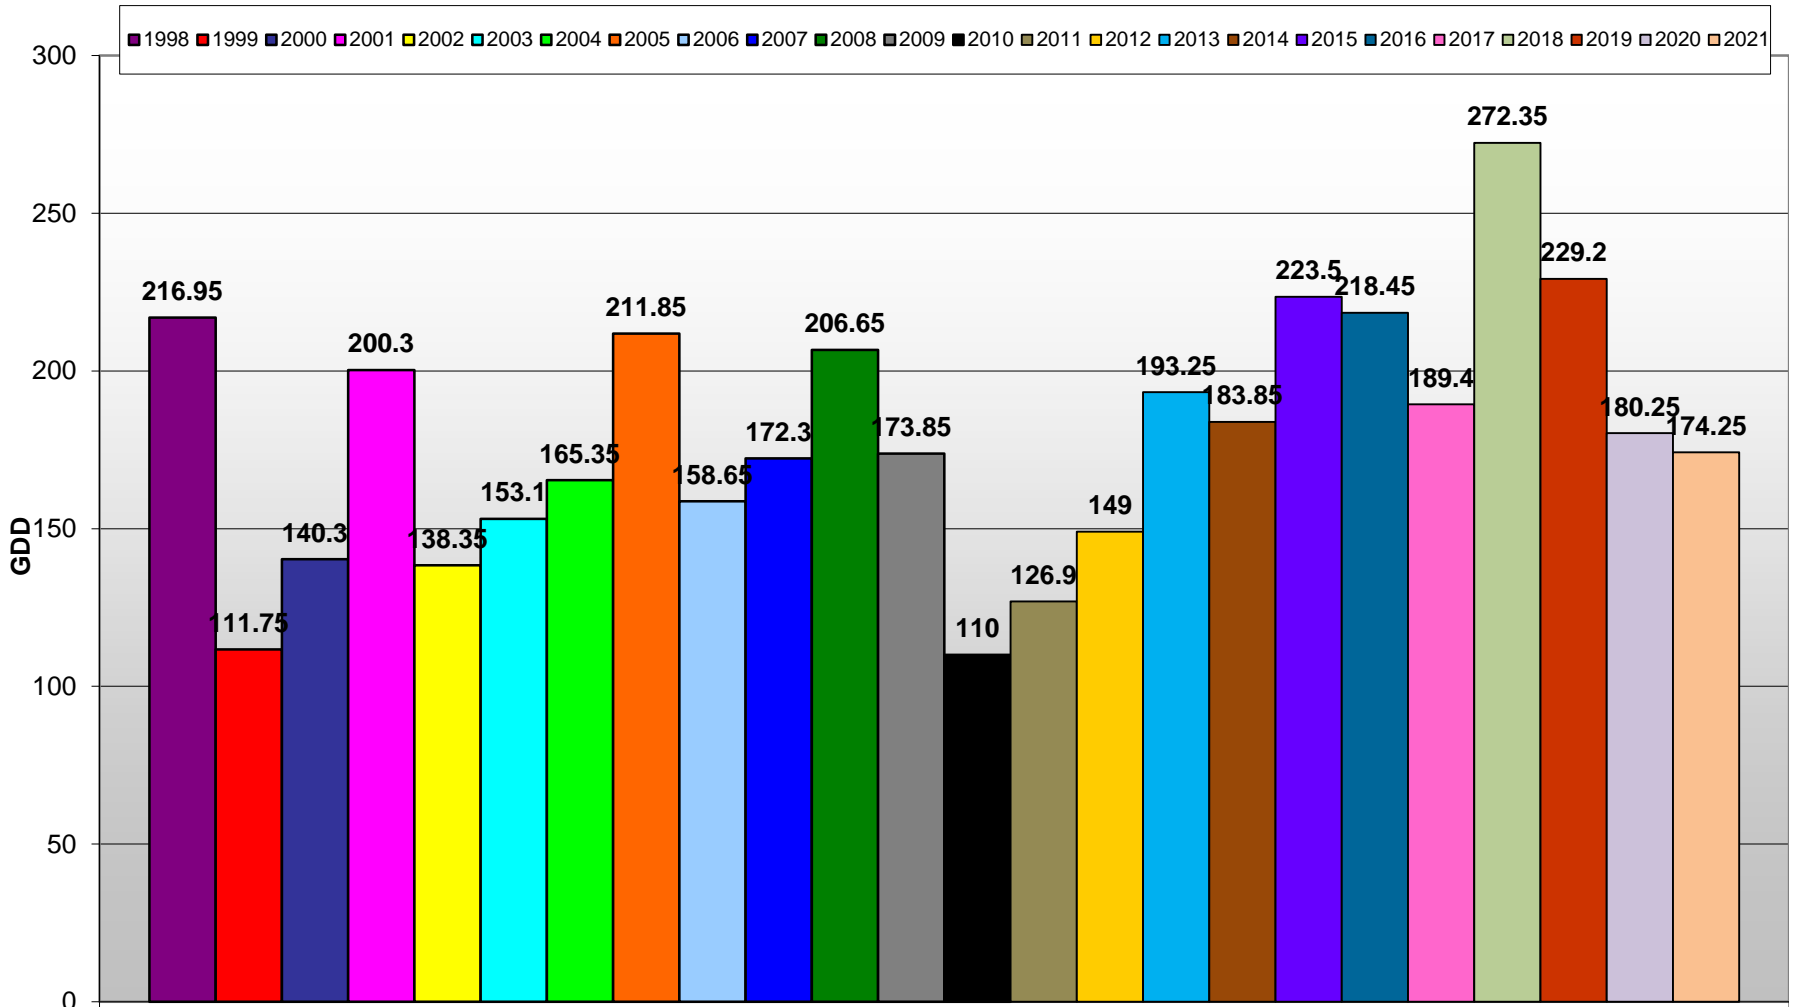

Osoyoos - Total Monthly Growing Degree Days [MAY] - 1998-2021

May

Created by Brad Estergaard, 2021

Month