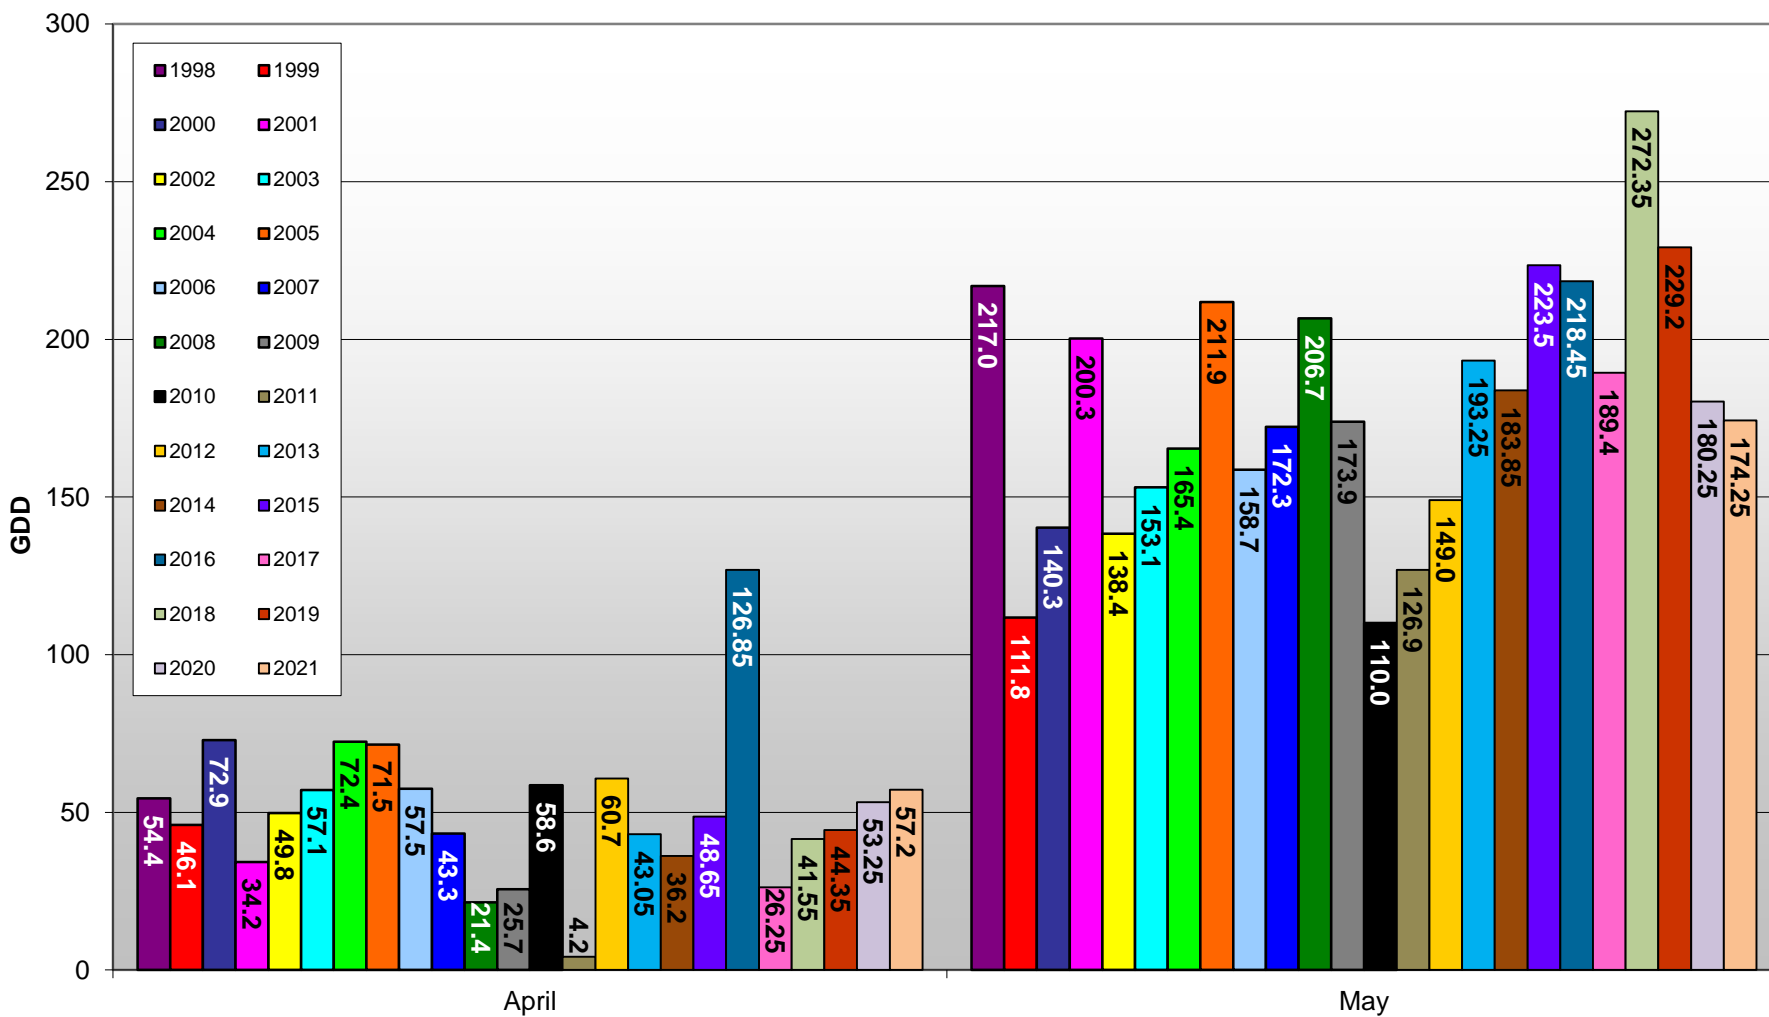

## Summerland - Growing Degree Day Accumulation - 1998-2021

## Osoyoos - Total Monthly Growing Degree Days [MAY] - 1998-2021

May

Created by Brad Estergaard, 2021

Month

## Osoyoos - Total Monthly Growing Degree Days - April + May - 1998-2021

Created by Brad Estergaard, 2021

Month