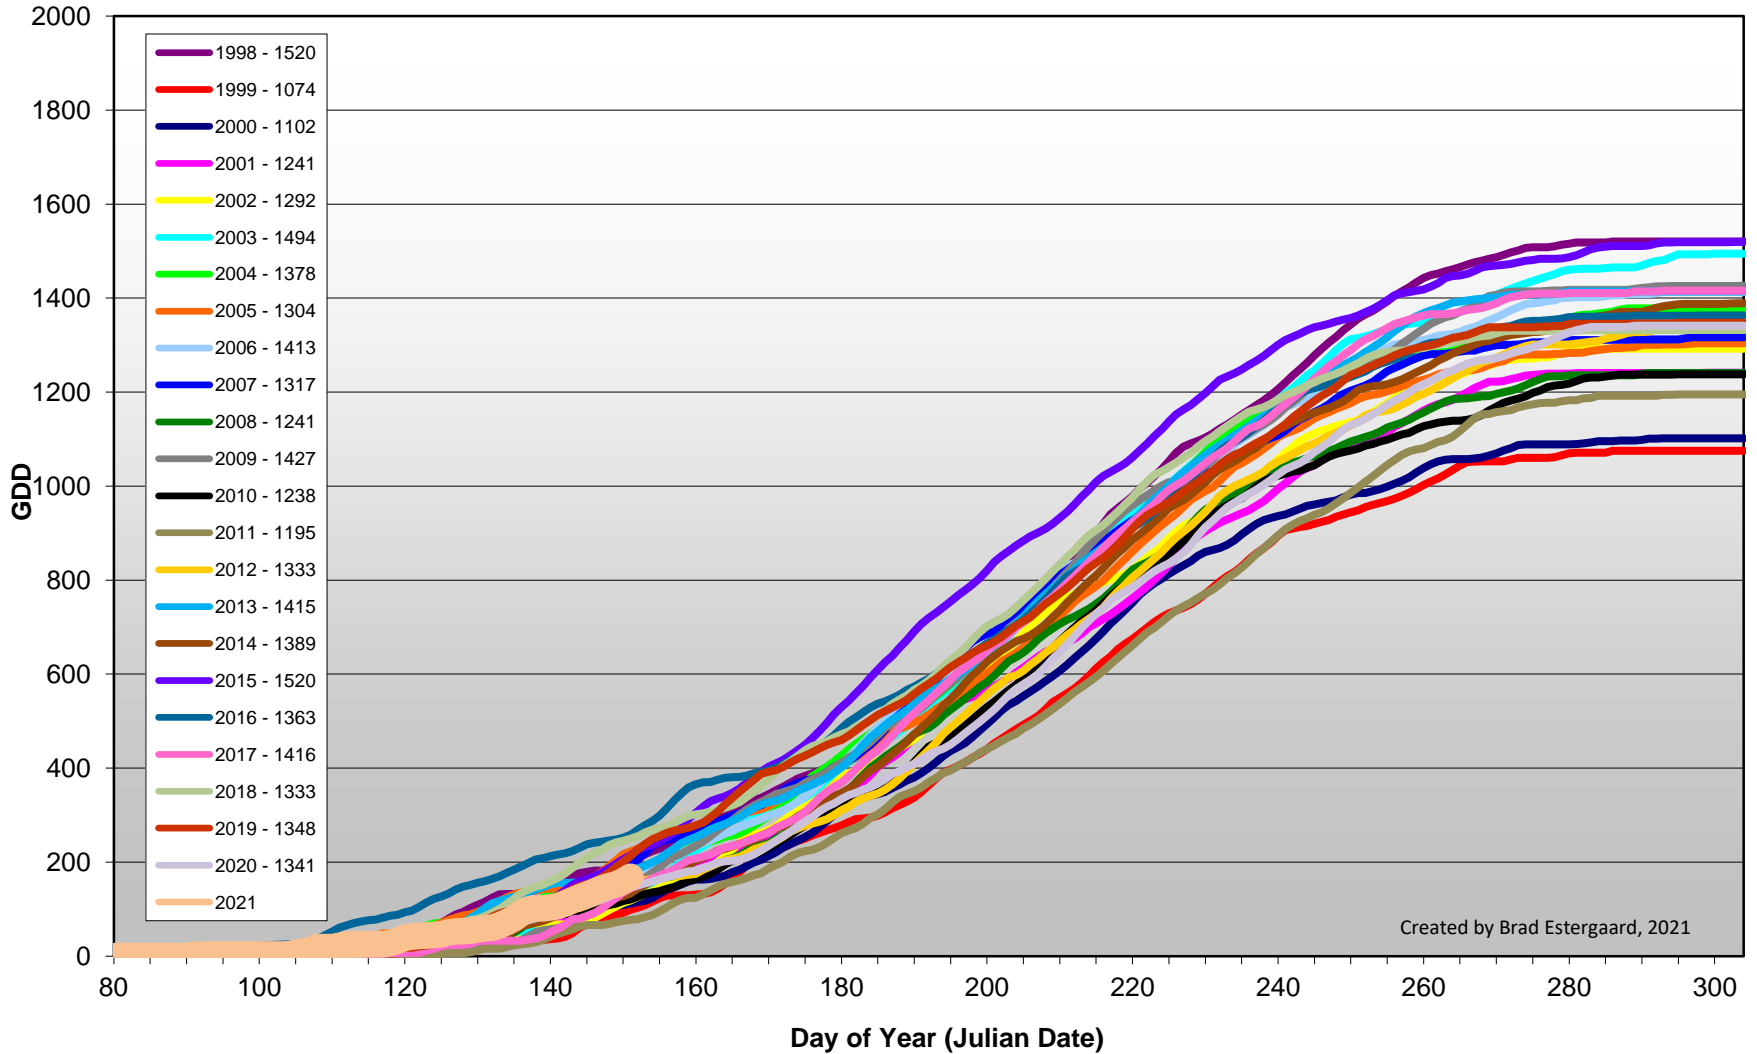

## Summerland - Total Monthly Growing Degree Days [MAY] - 1998-2021

May

Month

Created by Brad Estergaard, 2021

# Summerland - Total Monthly Growing Degree Days - April + May - 1998-2021

Created by Brad Estergaard, 2021

# Summerland - Daily Growing Degree Day Accumulation - 1998-2021 - April + May

Created by Brad Estergaard, 2021

Day of Year (Julian Date)

## Summerland - Growing Degree Day Accumulation - 1998-2021