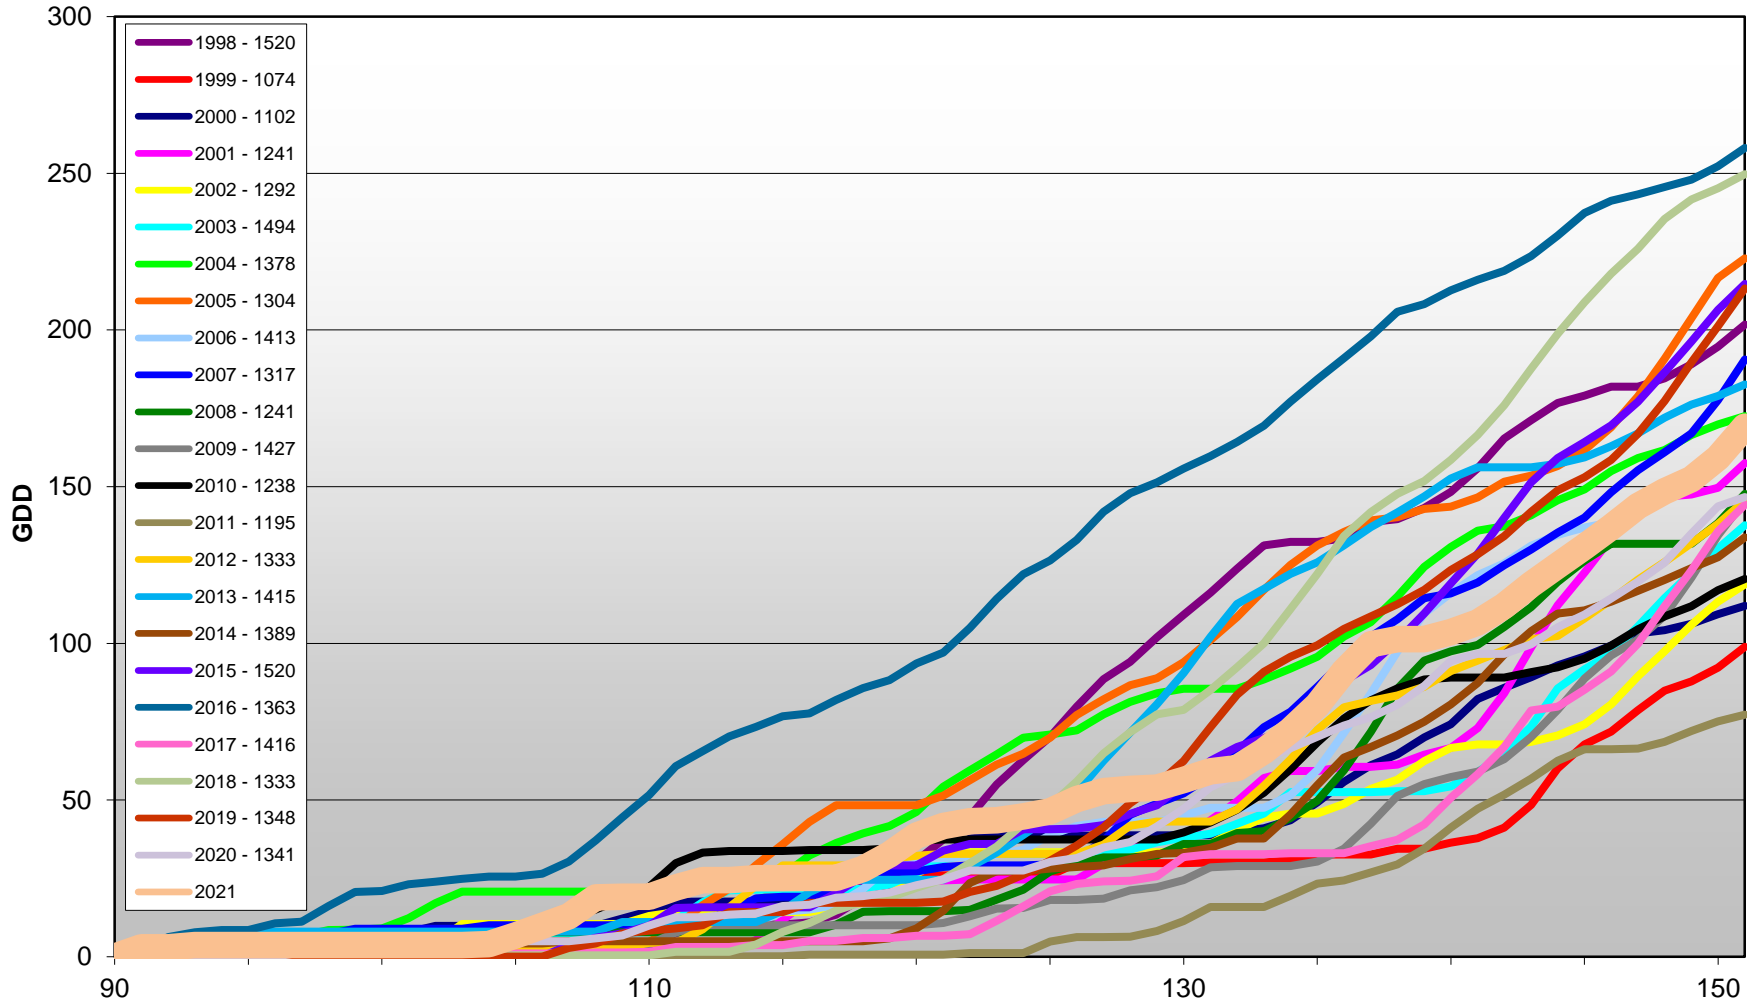

## Summerland - Total Monthly Growing Degree Days [MAY] - 1998-2021

May

Month

Created by Brad Estergaard, 2021

# Summerland - Total Monthly Growing Degree Days - April + May - 1998-2021

Created by Brad Estergaard, 2021

# Summerland - Daily Growing Degree Day Accumulation - 1998-2021 - April + May

Created by Brad Estergaard, 2021

Day of Year (Julian Date)

## Summerland - Growing Degree Day Accumulation - 1998-2021