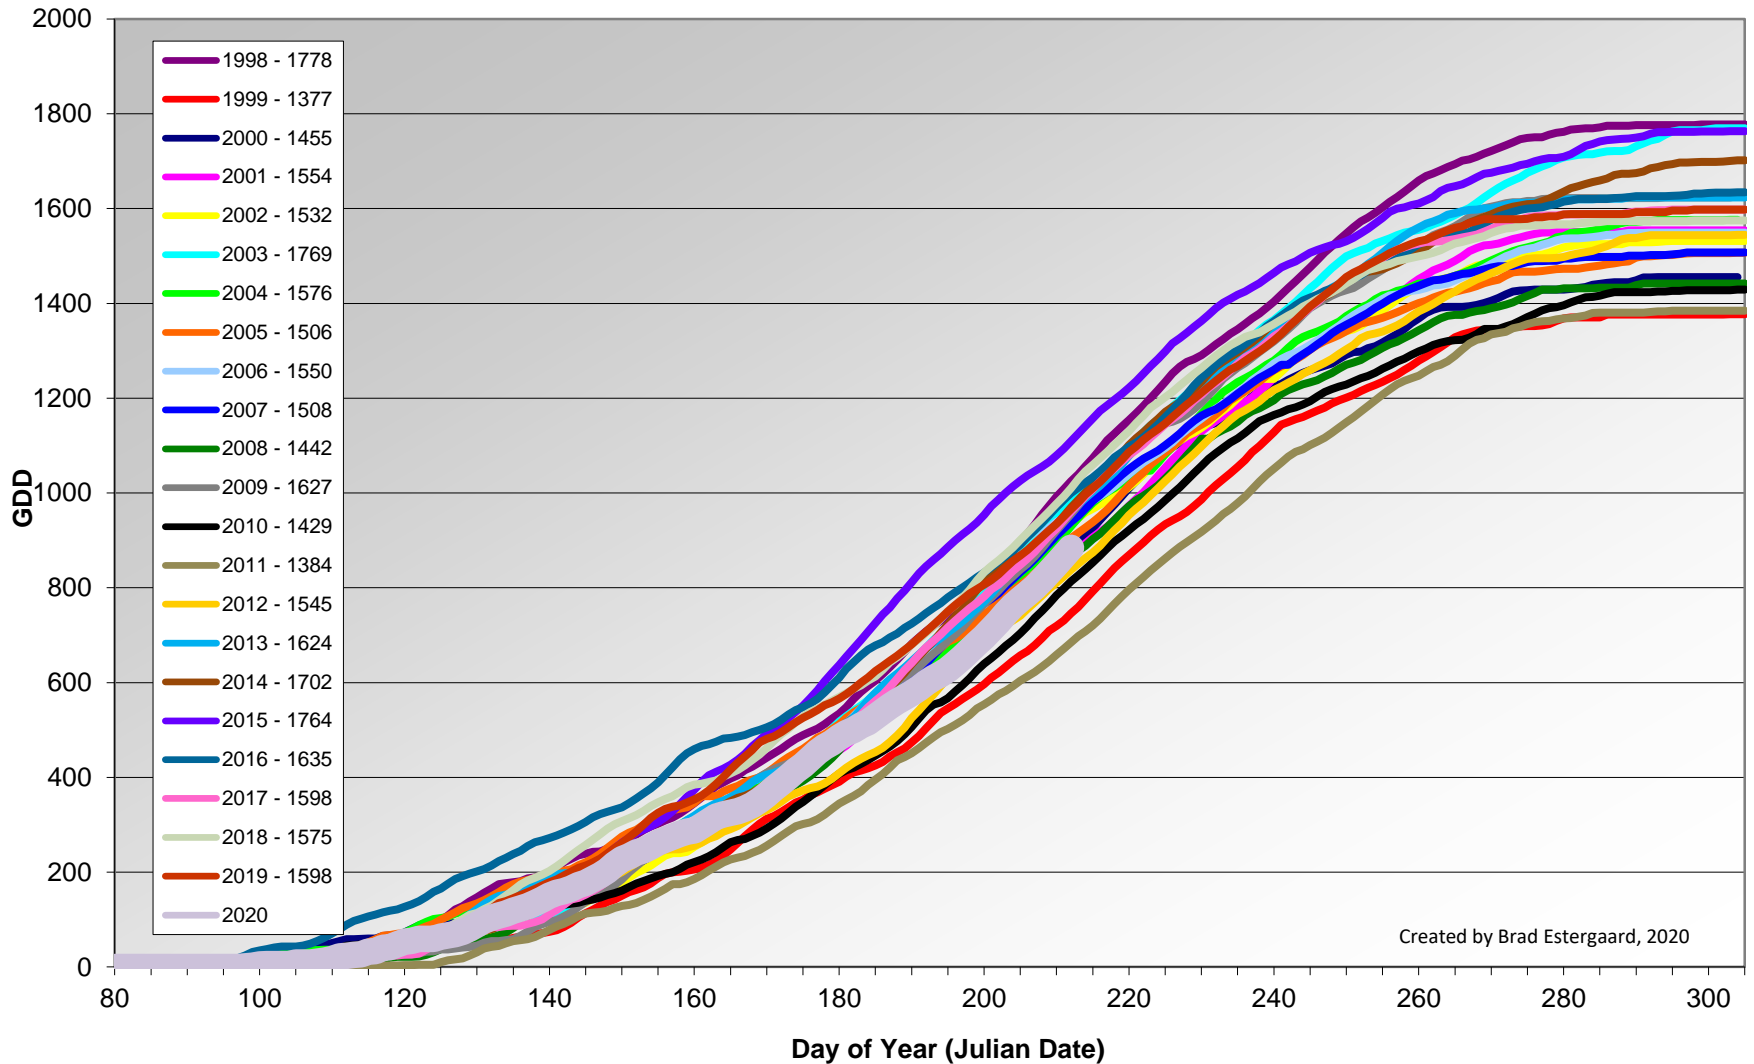

Summerland - Total Monthly Growing Degree Days [JULY] - 1998-2020

Summerland - Growing Degree Day Accumulation - 1998-2020 - April through July

Summerland - Growing Degree Day Accumulation - 1998-2020

Osoyoos - Total Monthly Growing Degree Days [JULY] - 1998-2020

July

Created by Brad Estergaard, 2020

Month

Osoyoos - Growing Degree Day Accumulation - 1998-2020 - April through July

Created by Brad Estergaard, 2020

Osoyoos - Growing Degree Day Accumulation - 1998-2020