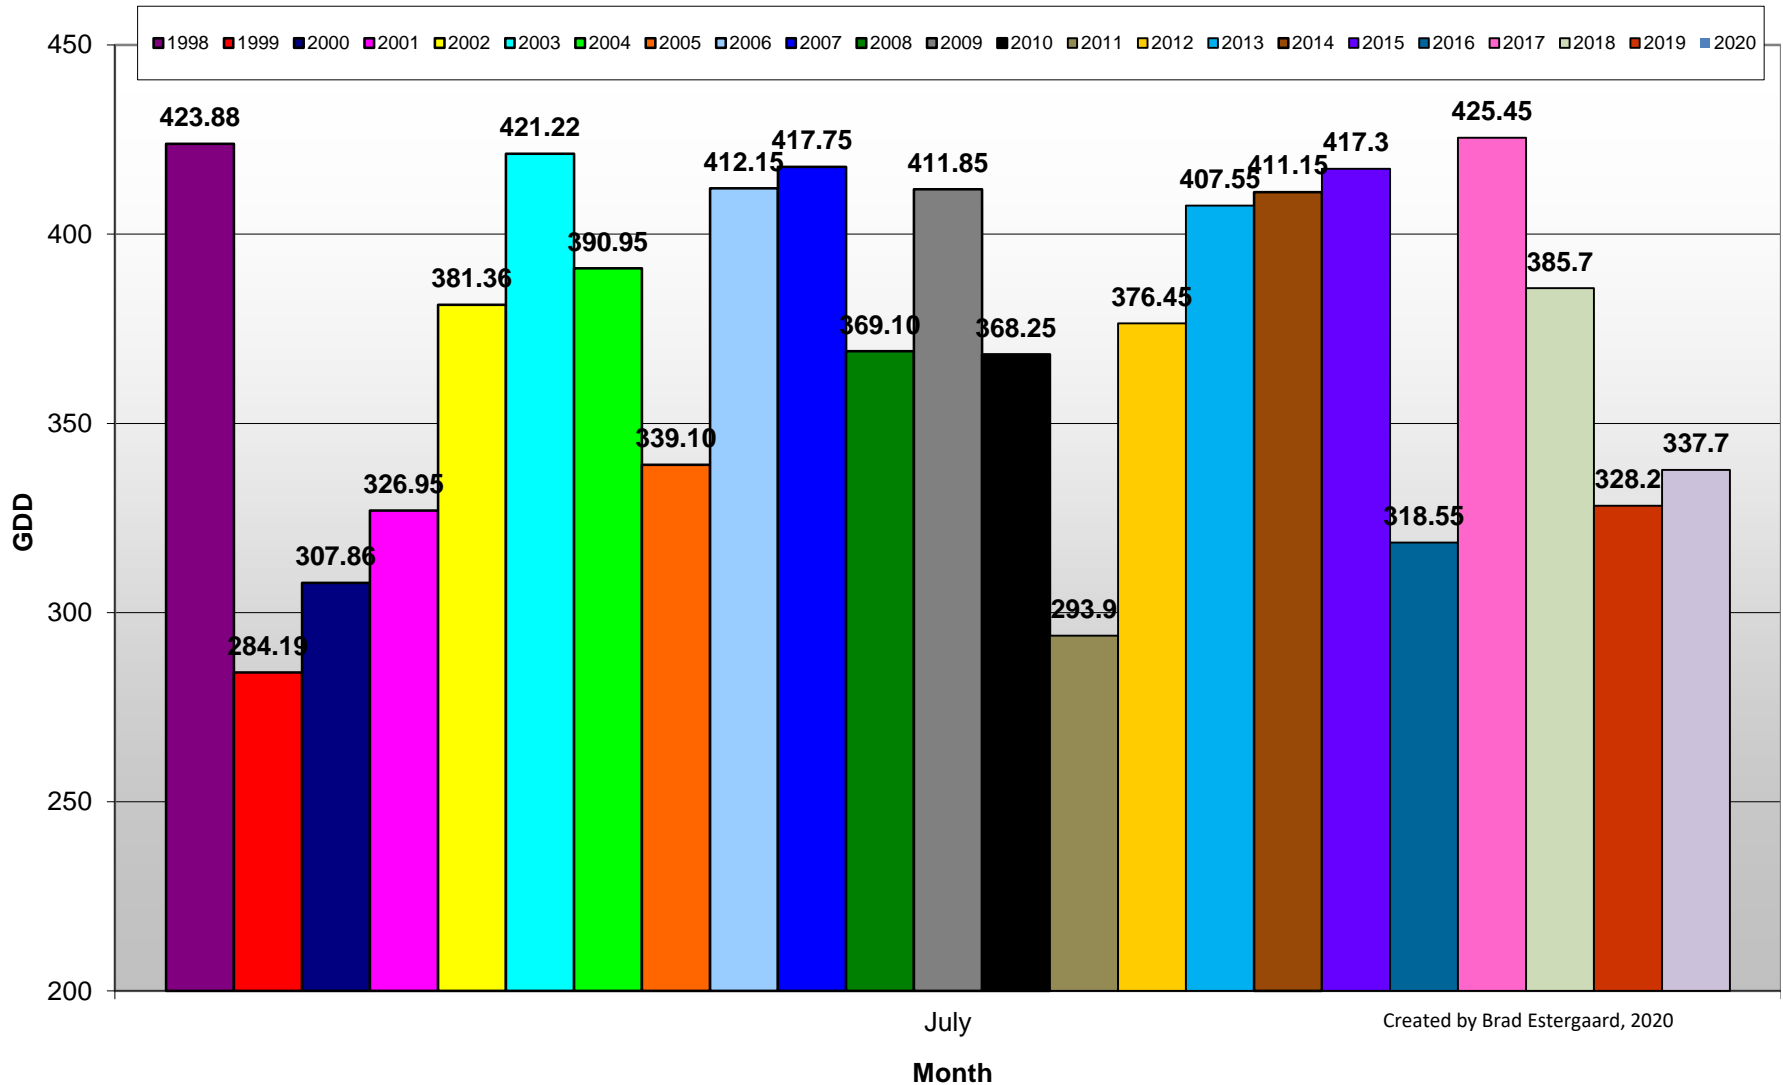

Summerland - Total Monthly Growing Degree Days [JULY] - 1998-2020

Summerland - Growing Degree Day Accumulation - 1998-2020 - April through July

Summerland - Growing Degree Day Accumulation - 1998-2020

Osoyoos - Total Monthly Growing Degree Days [JULY] - 1998-2020

July

Created by Brad Estergaard, 2020

Month

Osoyoos - Growing Degree Day Accumulation - 1998-2020 - April through July

Created by Brad Estergaard, 2020

Osoyoos - Growing Degree Day Accumulation - 1998-2020