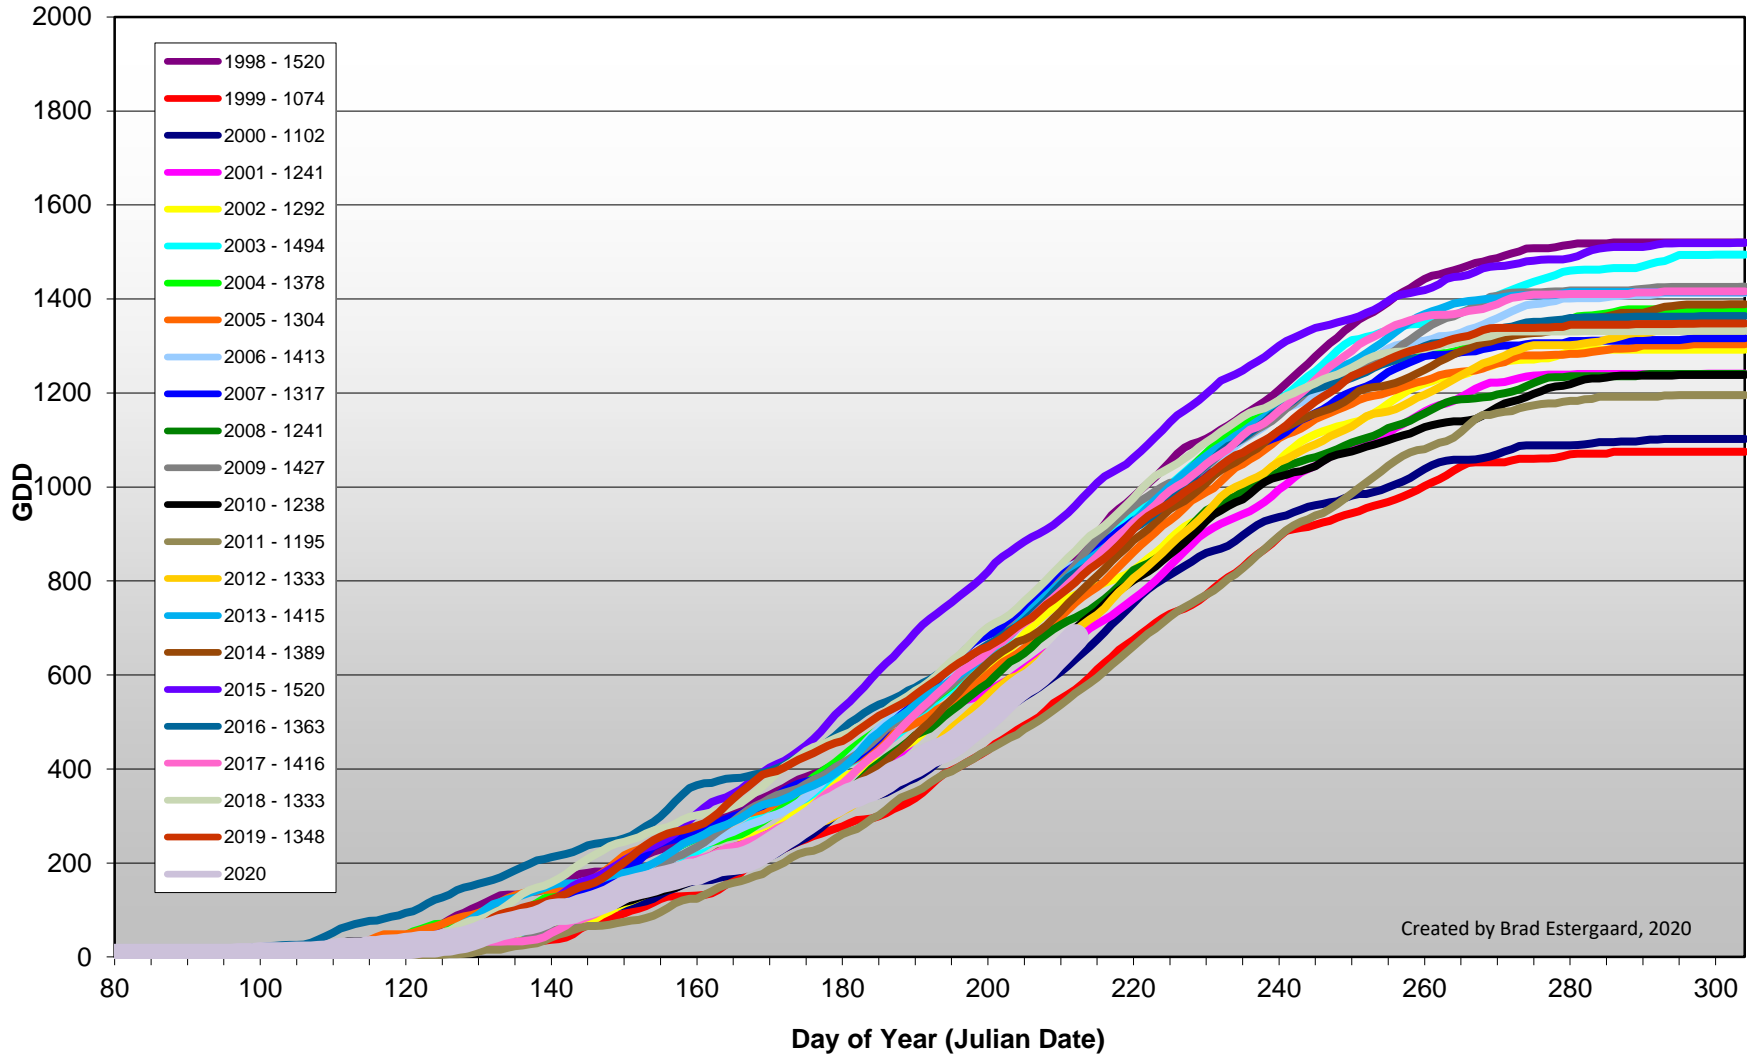

Summerland - Total Monthly Growing Degree Days [JULY] - 1998-2020

Summerland - Growing Degree Day Accumulation - 1998-2020 - April through July

Summerland - Growing Degree Day Accumulation - 1998-2020

Osoyoos - Total Monthly Growing Degree Days [JULY] - 1998-2020

July

Created by Brad Estergaard, 2020

Month

Osoyoos - Growing Degree Day Accumulation - 1998-2020 - April through July

Created by Brad Estergaard, 2020

Osoyoos - Growing Degree Day Accumulation - 1998-2020