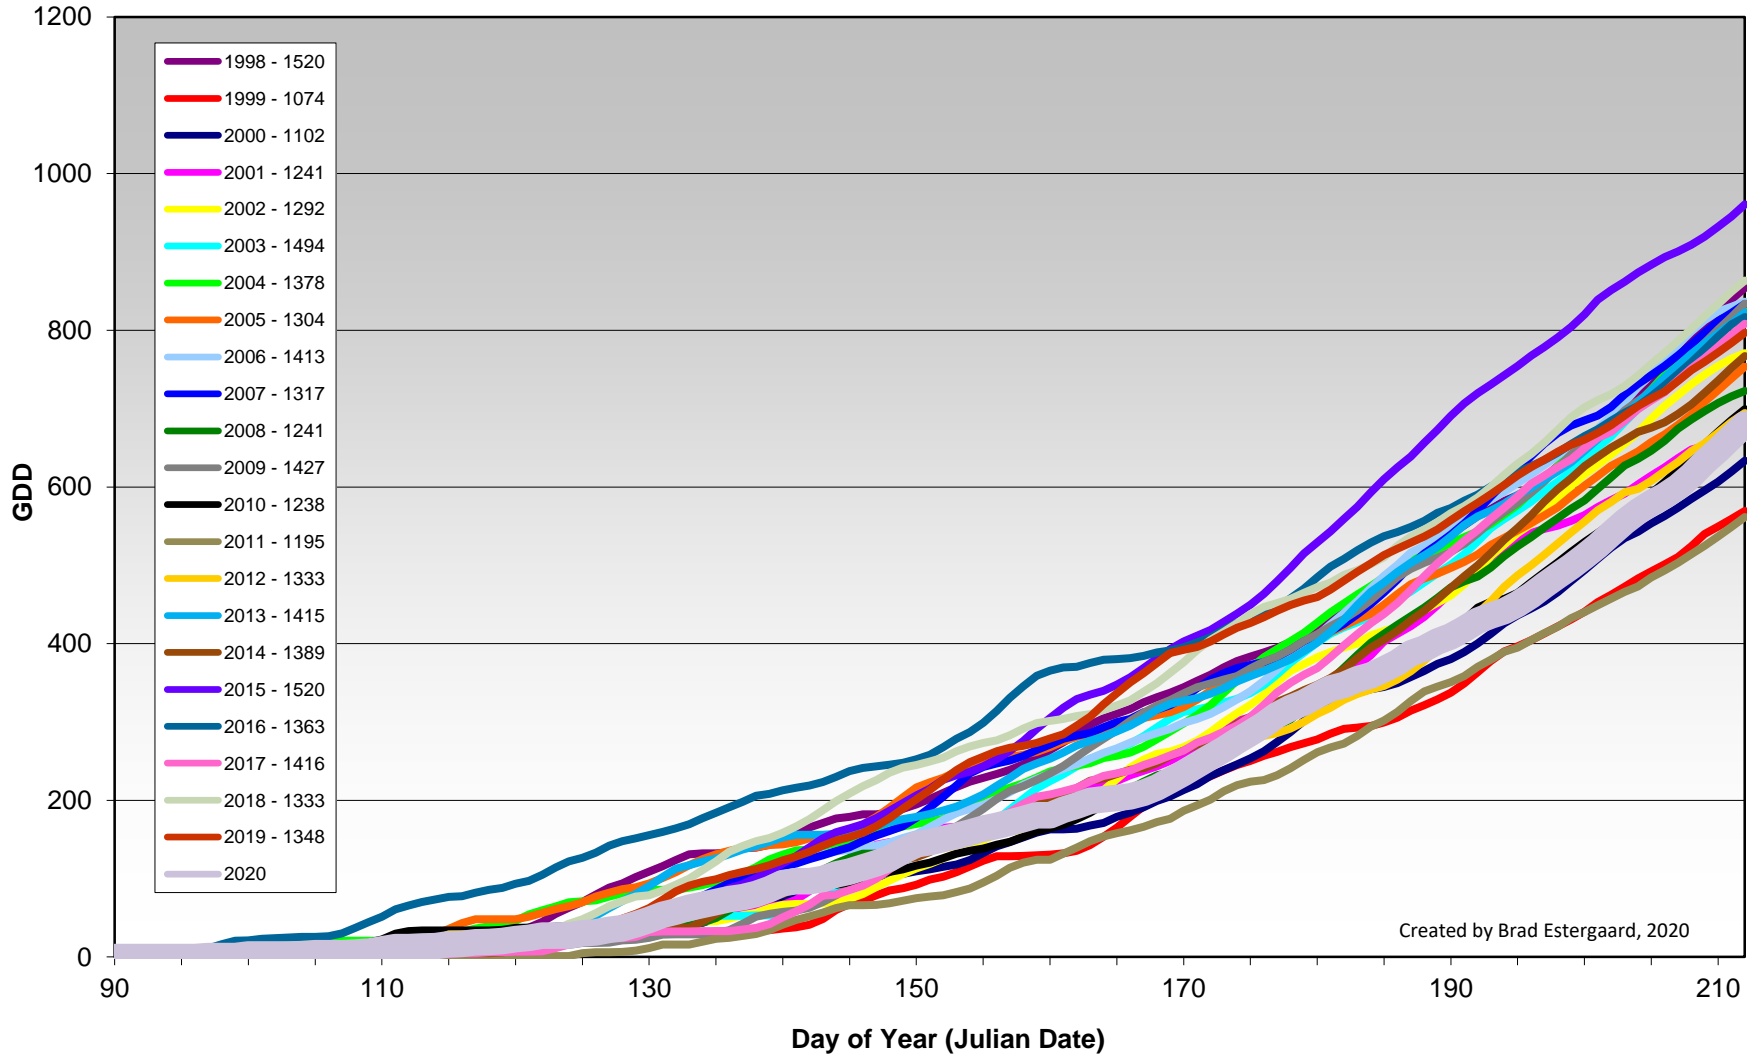

Summerland - Total Monthly Growing Degree Days [JULY] - 1998-2020

Summerland - Growing Degree Day Accumulation - 1998-2020 - April through July

Summerland - Growing Degree Day Accumulation - 1998-2020

Osoyoos - Total Monthly Growing Degree Days [JULY] - 1998-2020

July

Created by Brad Estergaard, 2020

Month

Osoyoos - Growing Degree Day Accumulation - 1998-2020 - April through July

Created by Brad Estergaard, 2020

Osoyoos - Growing Degree Day Accumulation - 1998-2020