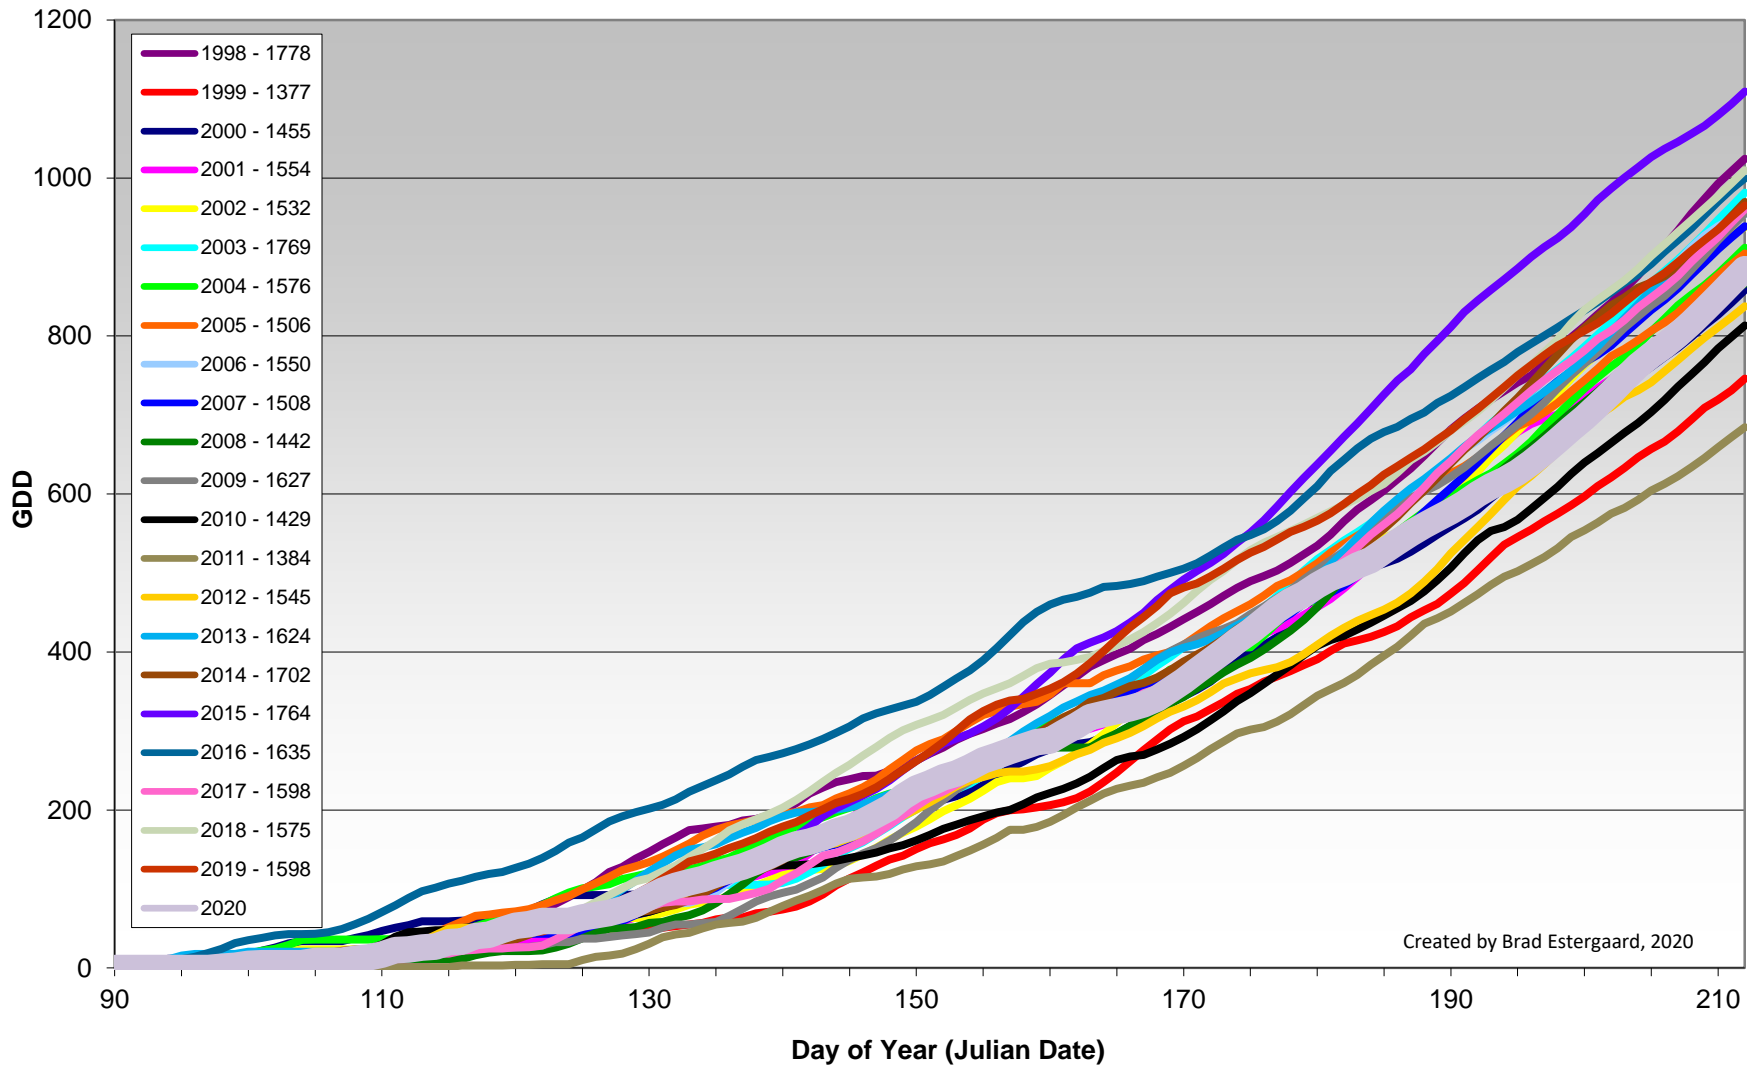

Summerland - Total Monthly Growing Degree Days [JULY] - 1998-2020

Summerland - Growing Degree Day Accumulation - 1998-2020 - April through July

Summerland - Growing Degree Day Accumulation - 1998-2020

Osoyoos - Total Monthly Growing Degree Days [JULY] - 1998-2020

July

Created by Brad Estergaard, 2020

Month

Osoyoos - Growing Degree Day Accumulation - 1998-2020 - April through July

Created by Brad Estergaard, 2020

Osoyoos - Growing Degree Day Accumulation - 1998-2020