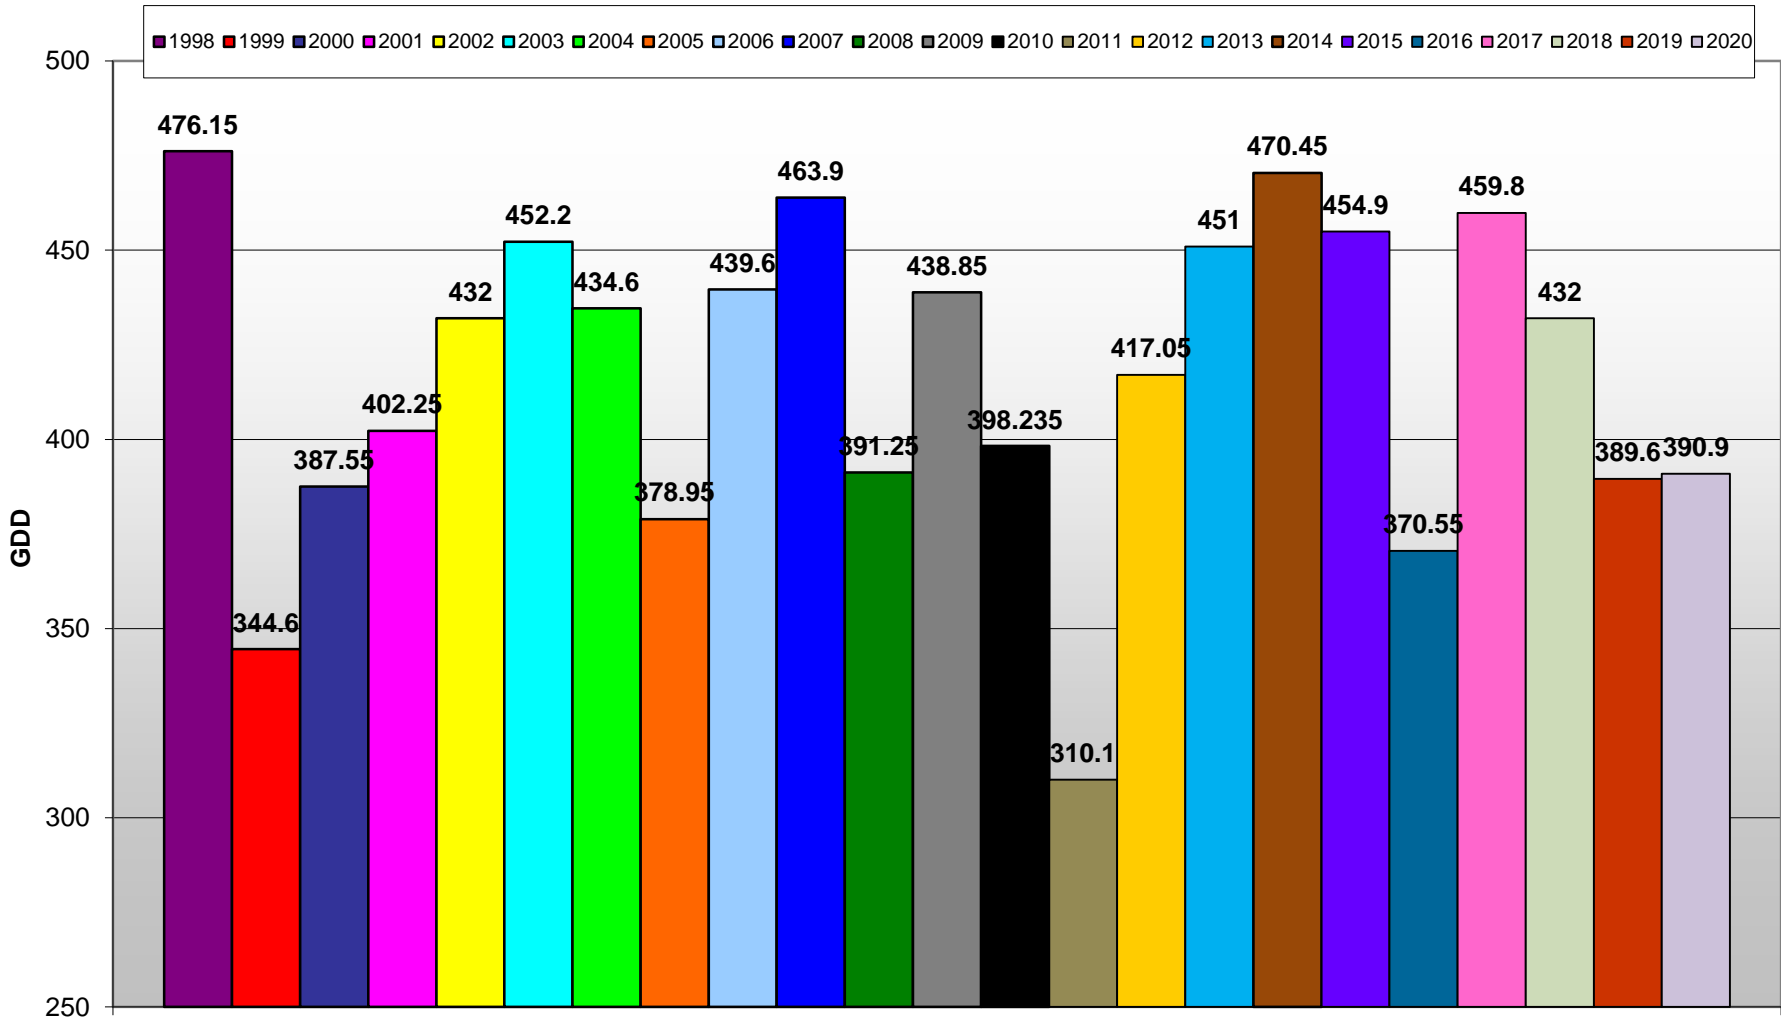

Summerland - Total Monthly Growing Degree Days [JULY] - 1998-2020

Summerland - Growing Degree Day Accumulation - 1998-2020 - April through July

Summerland - Growing Degree Day Accumulation - 1998-2020

Osoyoos - Total Monthly Growing Degree Days [JULY] - 1998-2020

July

Created by Brad Estergaard, 2020

Month

Osoyoos - Growing Degree Day Accumulation - 1998-2020 - April through July

Created by Brad Estergaard, 2020

Osoyoos - Growing Degree Day Accumulation - 1998-2020