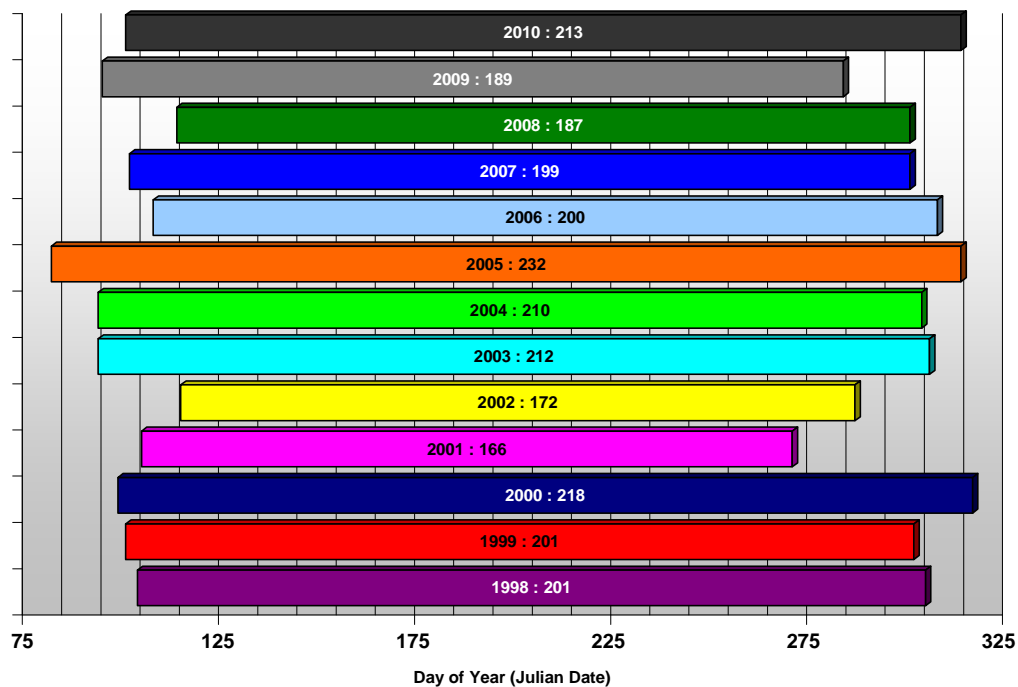

Summerland - Frost Free Days - 1998-2010