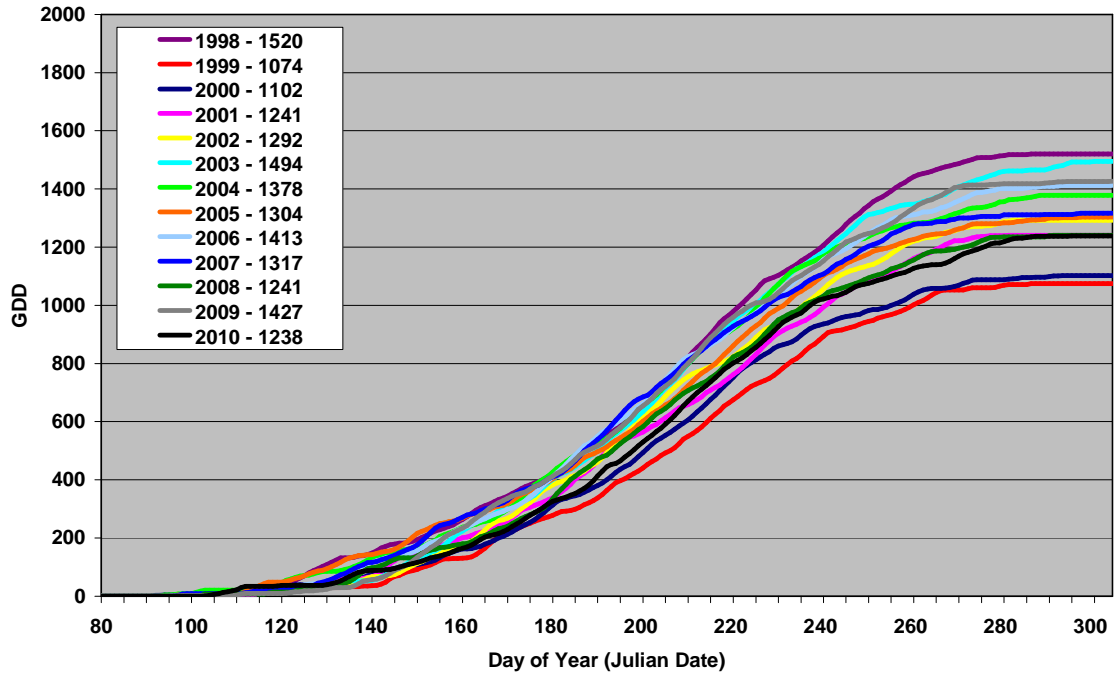

Summerland - Growing Degree Day Accumulation - 1998-2010

Osoyoos - Growing Degree Day Accumulation - 1998-2010

Summerland - Total Monthly Growing Degree Days - 1998-2010

Osoyoos - Total Monthly Growing Degree Days - 1998-2010