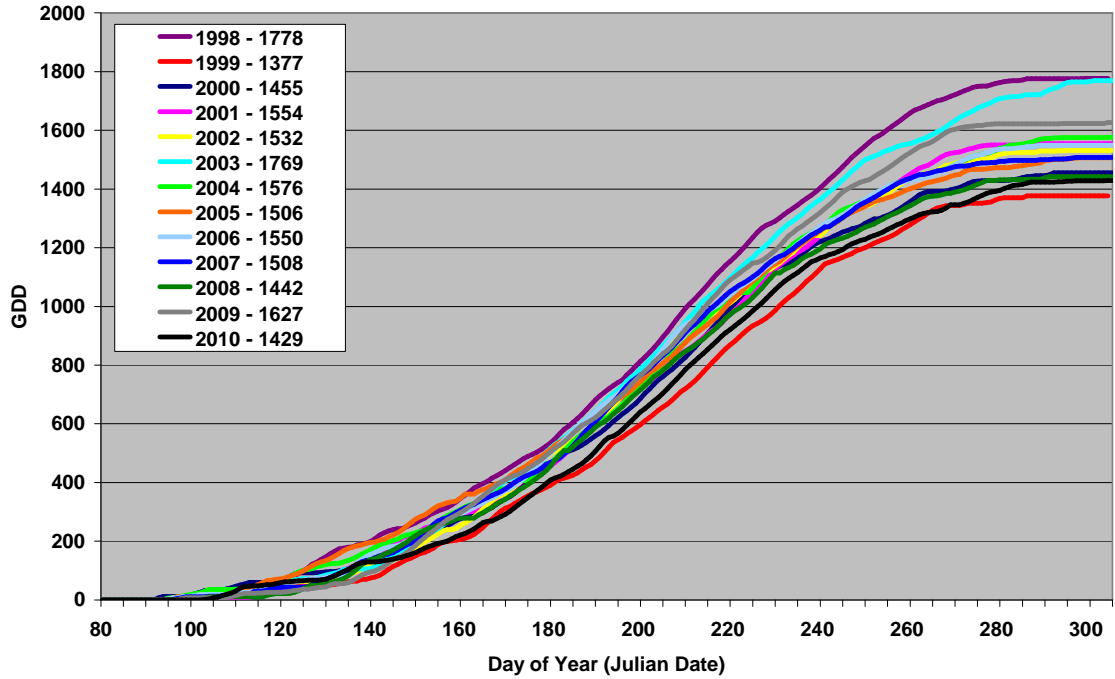

Summerland - Growing Degree Day Accumulation - 1998-2010

Osoyoos - Growing Degree Day Accumulation - 1998-2010

Summerland - Total Monthly Growing Degree Days - 1998-2010

Osoyoos - Total Monthly Growing Degree Days - 1998-2010