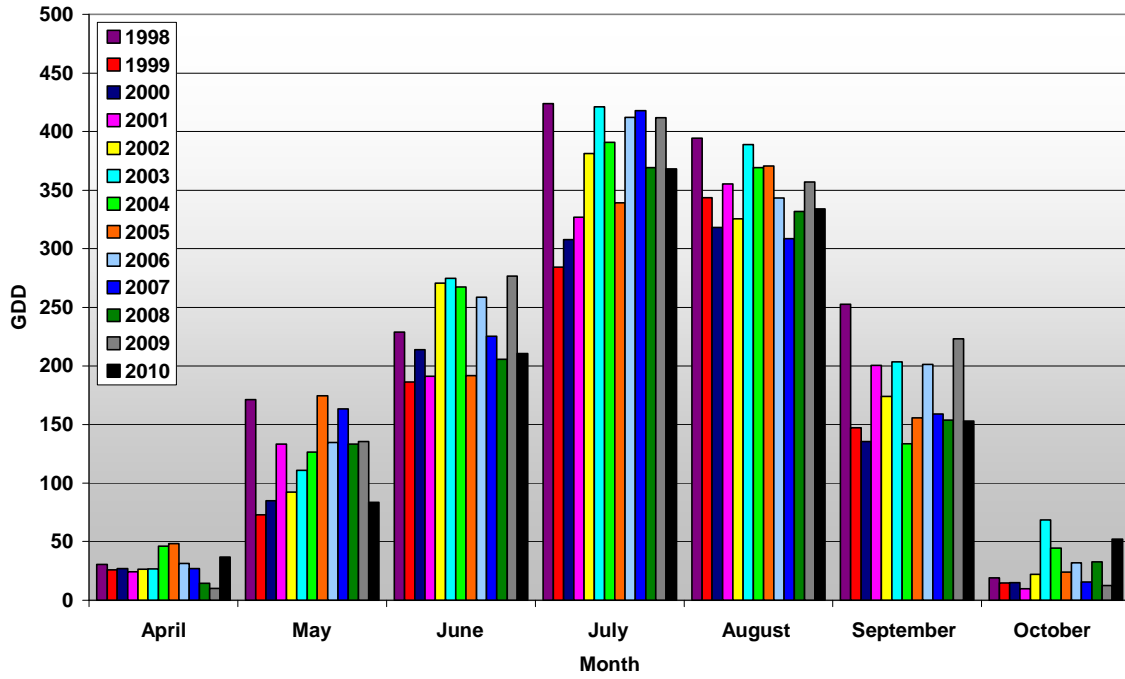

Summerland - Growing Degree Day Accumulation - 1998-2010

Osoyoos - Growing Degree Day Accumulation - 1998-2010

Summerland - Total Monthly Growing Degree Days - 1998-2010

Osoyoos - Total Monthly Growing Degree Days - 1998-2010