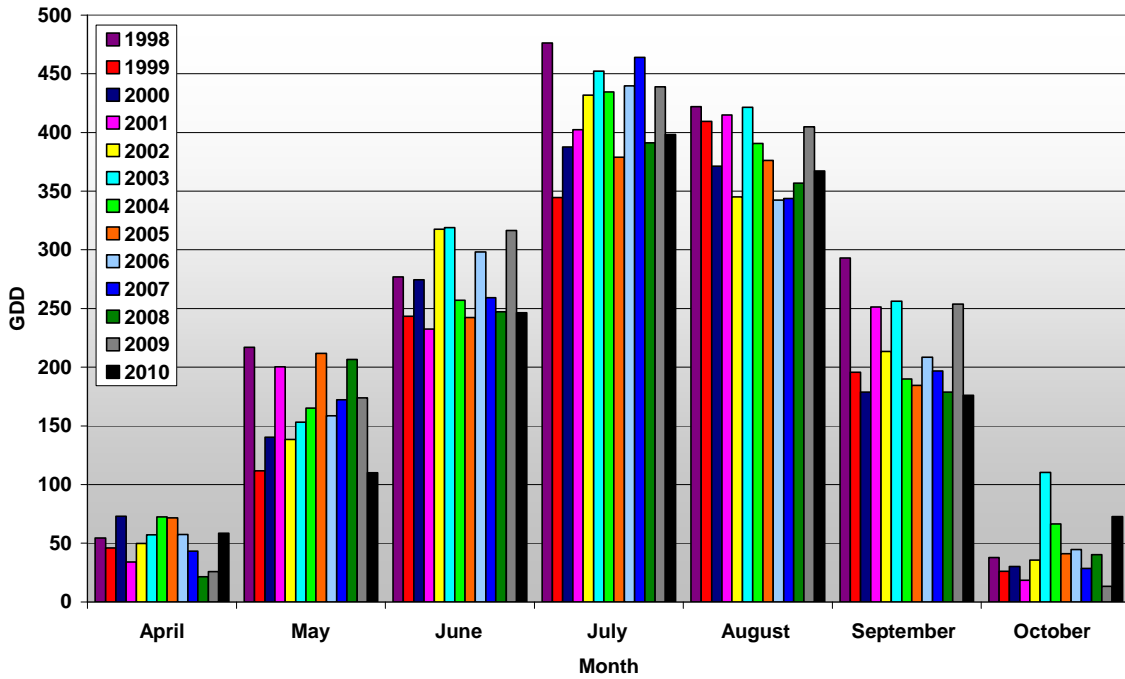

Summerland - Growing Degree Day Accumulation - 1998-2010

Osoyoos - Growing Degree Day Accumulation - 1998-2010

Summerland - Total Monthly Growing Degree Days - 1998-2010

Osoyoos - Total Monthly Growing Degree Days - 1998-2010