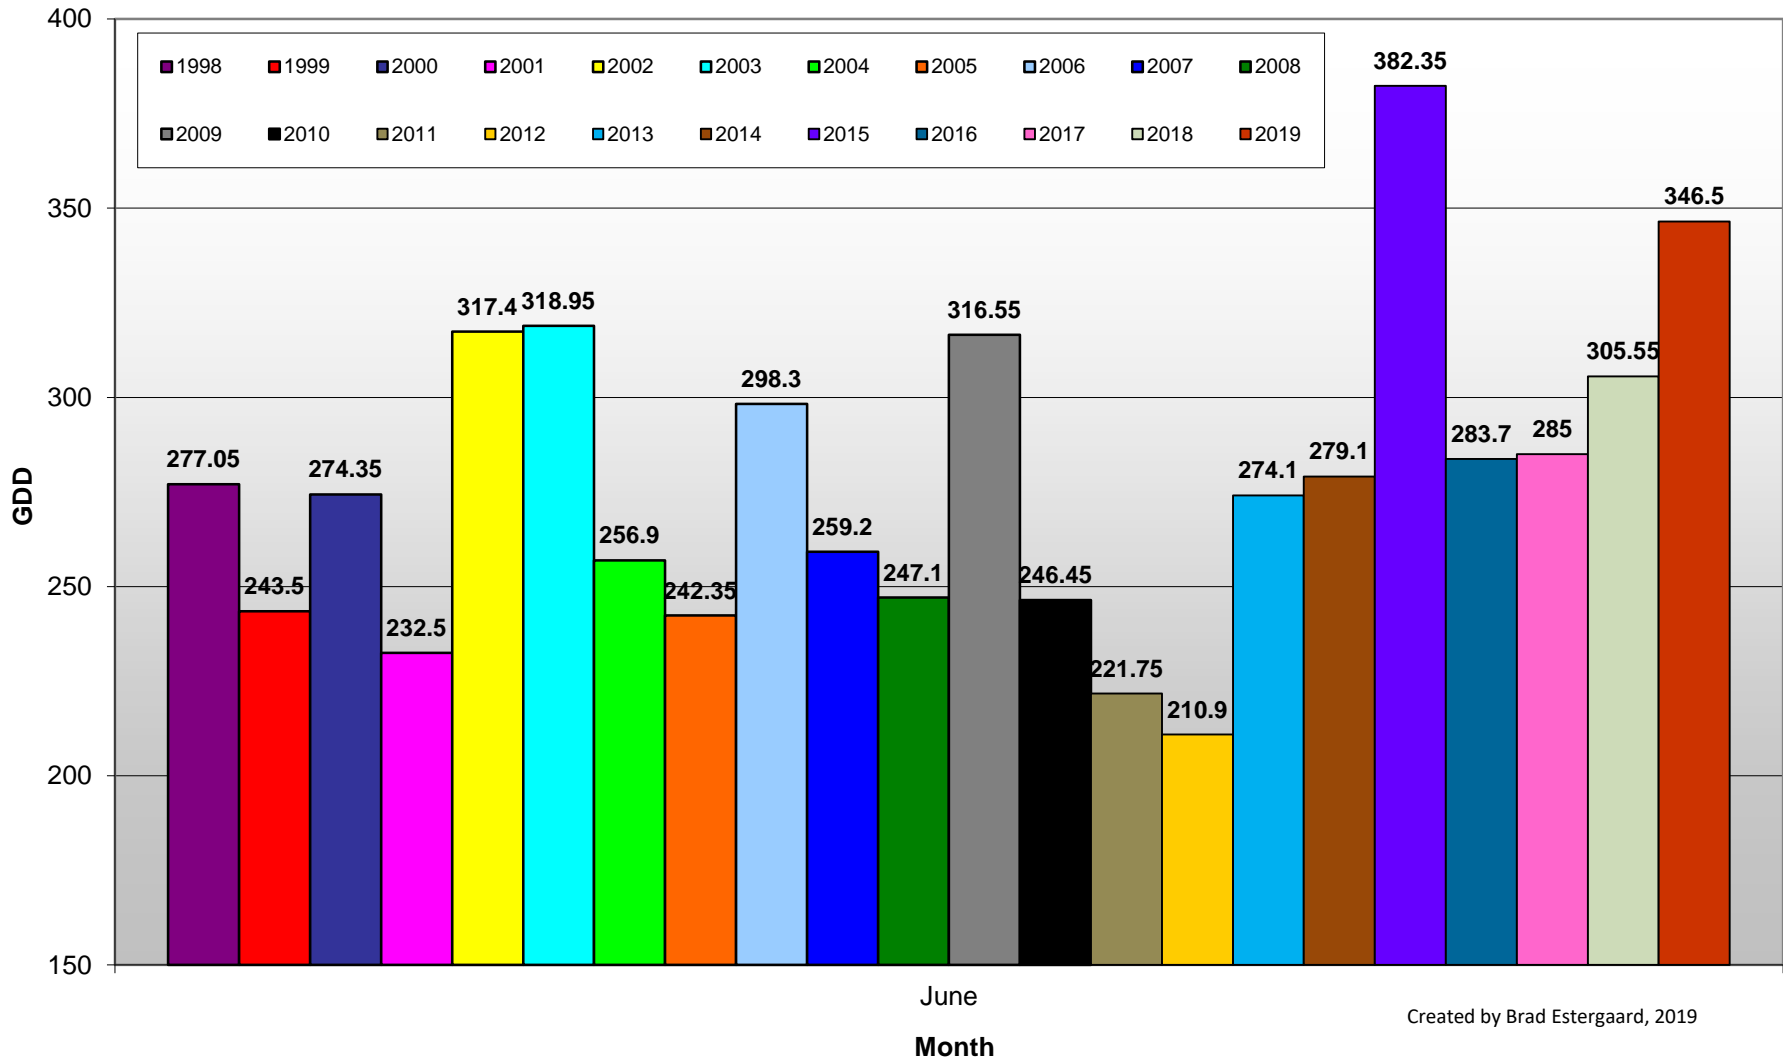

Summerland - Total Monthly Growing Degree Days [JUNE] - 1998-2019

Created by Brad Estergaard, 2019

Summerland - Total Monthly Growing Degree Days - April through June - 1998-2019

Created by Brad Estergaard, 2019

Summerland - Growing Degree Day Accumulation - 1998-2019 - April through June

Created by Brad Estergaard, 2019

Summerland - Growing Degree Day Accumulation - 1998-2019

Osoyoos - Total Monthly Growing Degree Days [JUNE] - 1998-2019

Osoyoos - Total Monthly Growing Degree Days - April through June - 1998-2019

Created by Brad Estergaard, 2019

Osoyoos - Growing Degree Day Accumulation - 1998-2019 - April through June

Created by Brad Estergaard, 2019