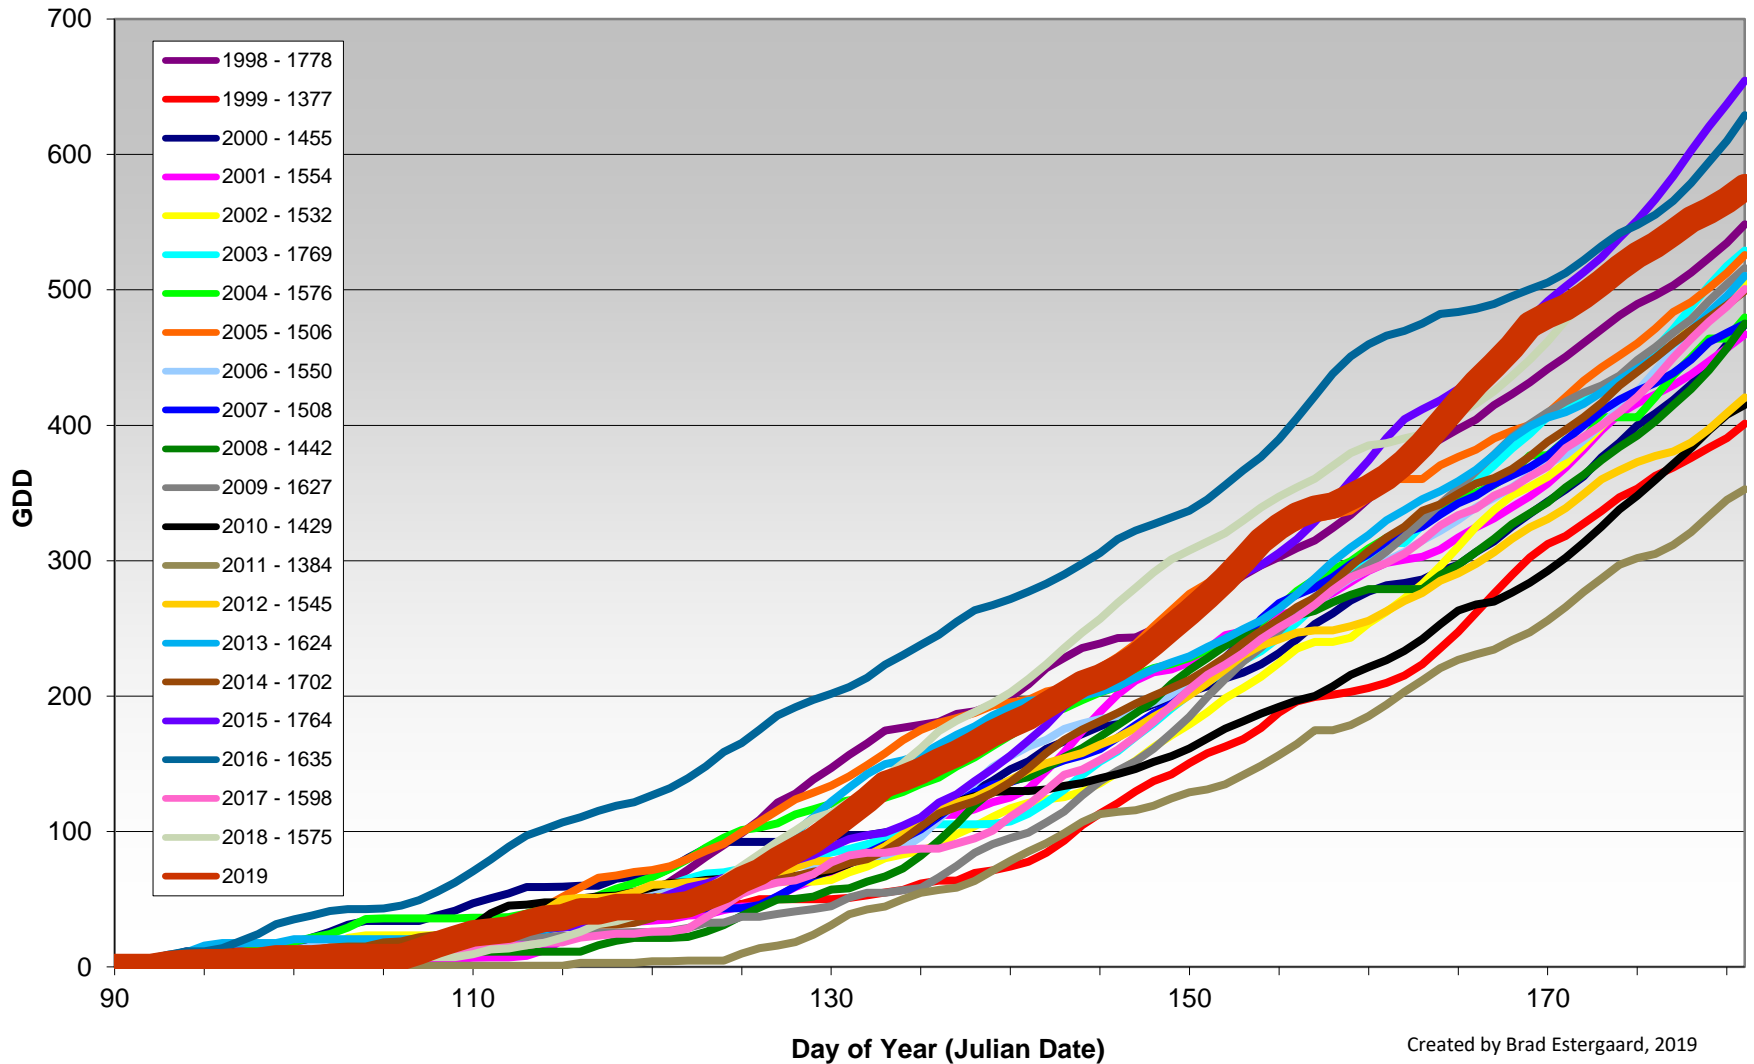

Summerland - Total Monthly Growing Degree Days [JUNE] - 1998-2019

Created by Brad Estergaard, 2019

Summerland - Total Monthly Growing Degree Days - April through June - 1998-2019

Created by Brad Estergaard, 2019

Summerland - Growing Degree Day Accumulation - 1998-2019 - April through June

Created by Brad Estergaard, 2019

Summerland - Growing Degree Day Accumulation - 1998-2019

Osoyoos - Total Monthly Growing Degree Days [JUNE] - 1998-2019

Osoyoos - Total Monthly Growing Degree Days - April through June - 1998-2019

Created by Brad Estergaard, 2019

Osoyoos - Growing Degree Day Accumulation - 1998-2019 - April through June

Created by Brad Estergaard, 2019