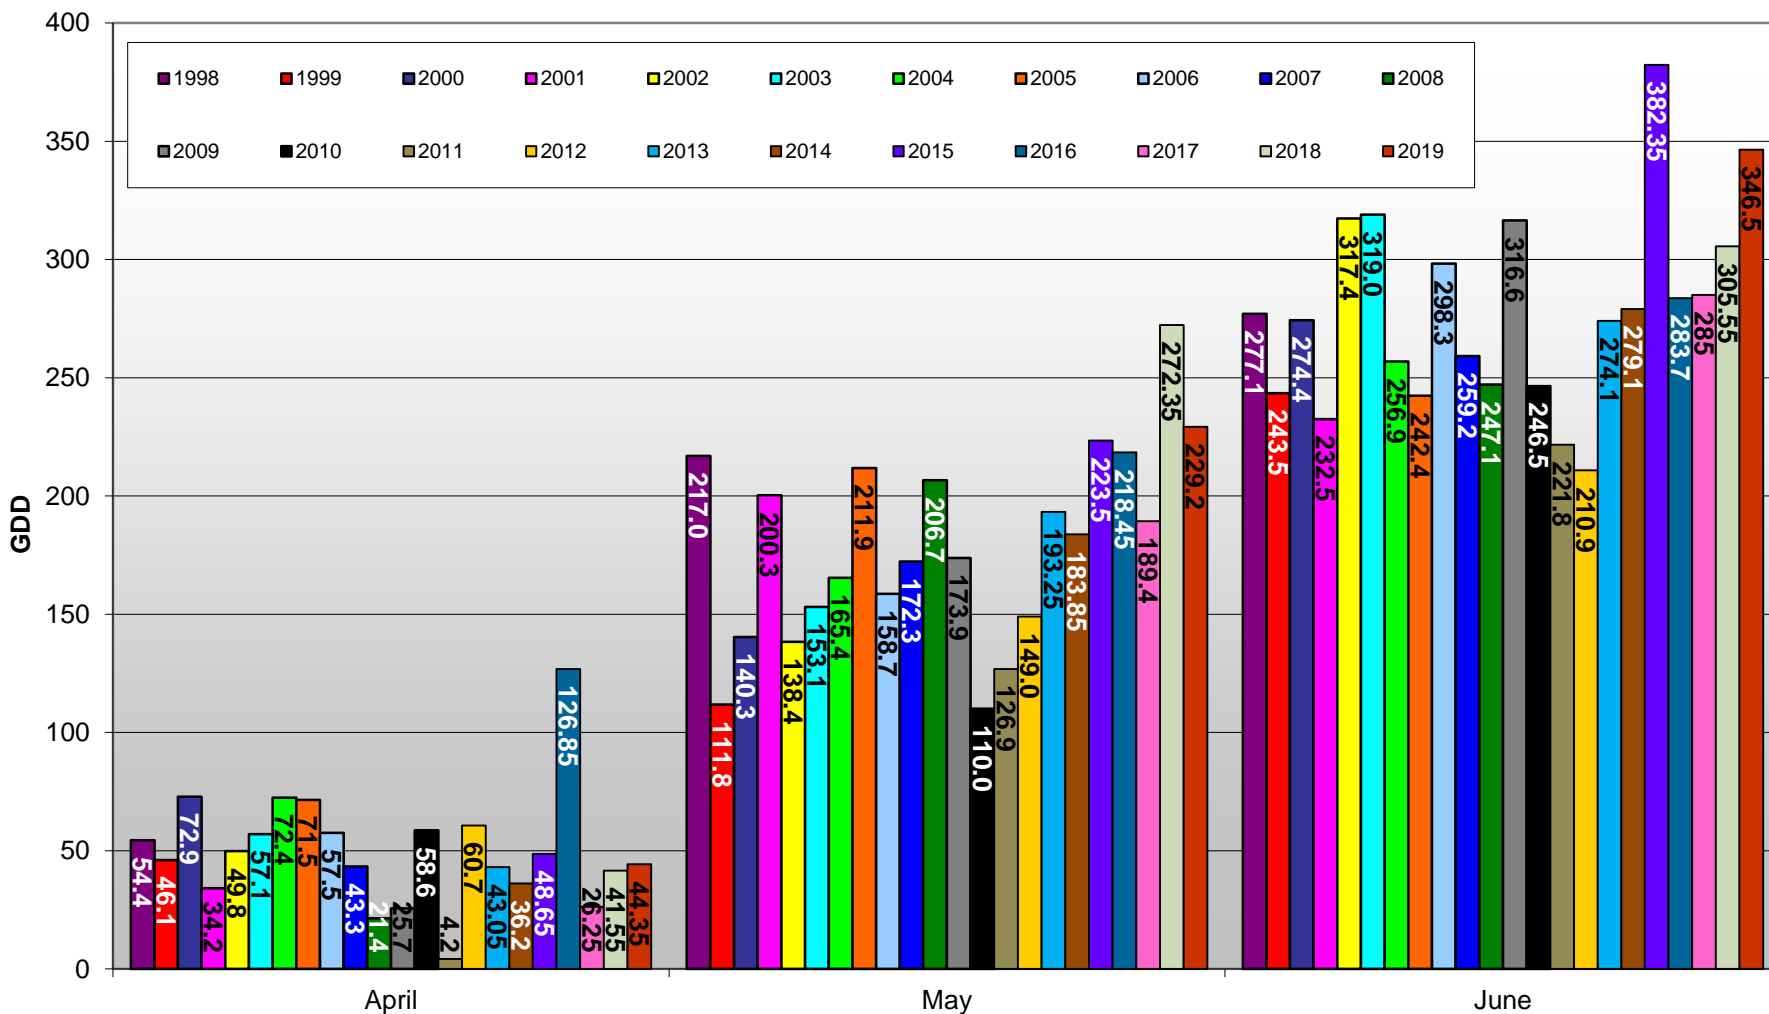

Summerland - Total Monthly Growing Degree Days [JUNE] - 1998-2019

Created by Brad Estergaard, 2019

Summerland - Total Monthly Growing Degree Days - April through June - 1998-2019

Created by Brad Estergaard, 2019

Summerland - Growing Degree Day Accumulation - 1998-2019 - April through June

Created by Brad Estergaard, 2019

Summerland - Growing Degree Day Accumulation - 1998-2019

Osoyoos - Total Monthly Growing Degree Days [JUNE] - 1998-2019

Osoyoos - Total Monthly Growing Degree Days - April through June - 1998-2019

Created by Brad Estergaard, 2019

Osoyoos - Growing Degree Day Accumulation - 1998-2019 - April through June

Created by Brad Estergaard, 2019