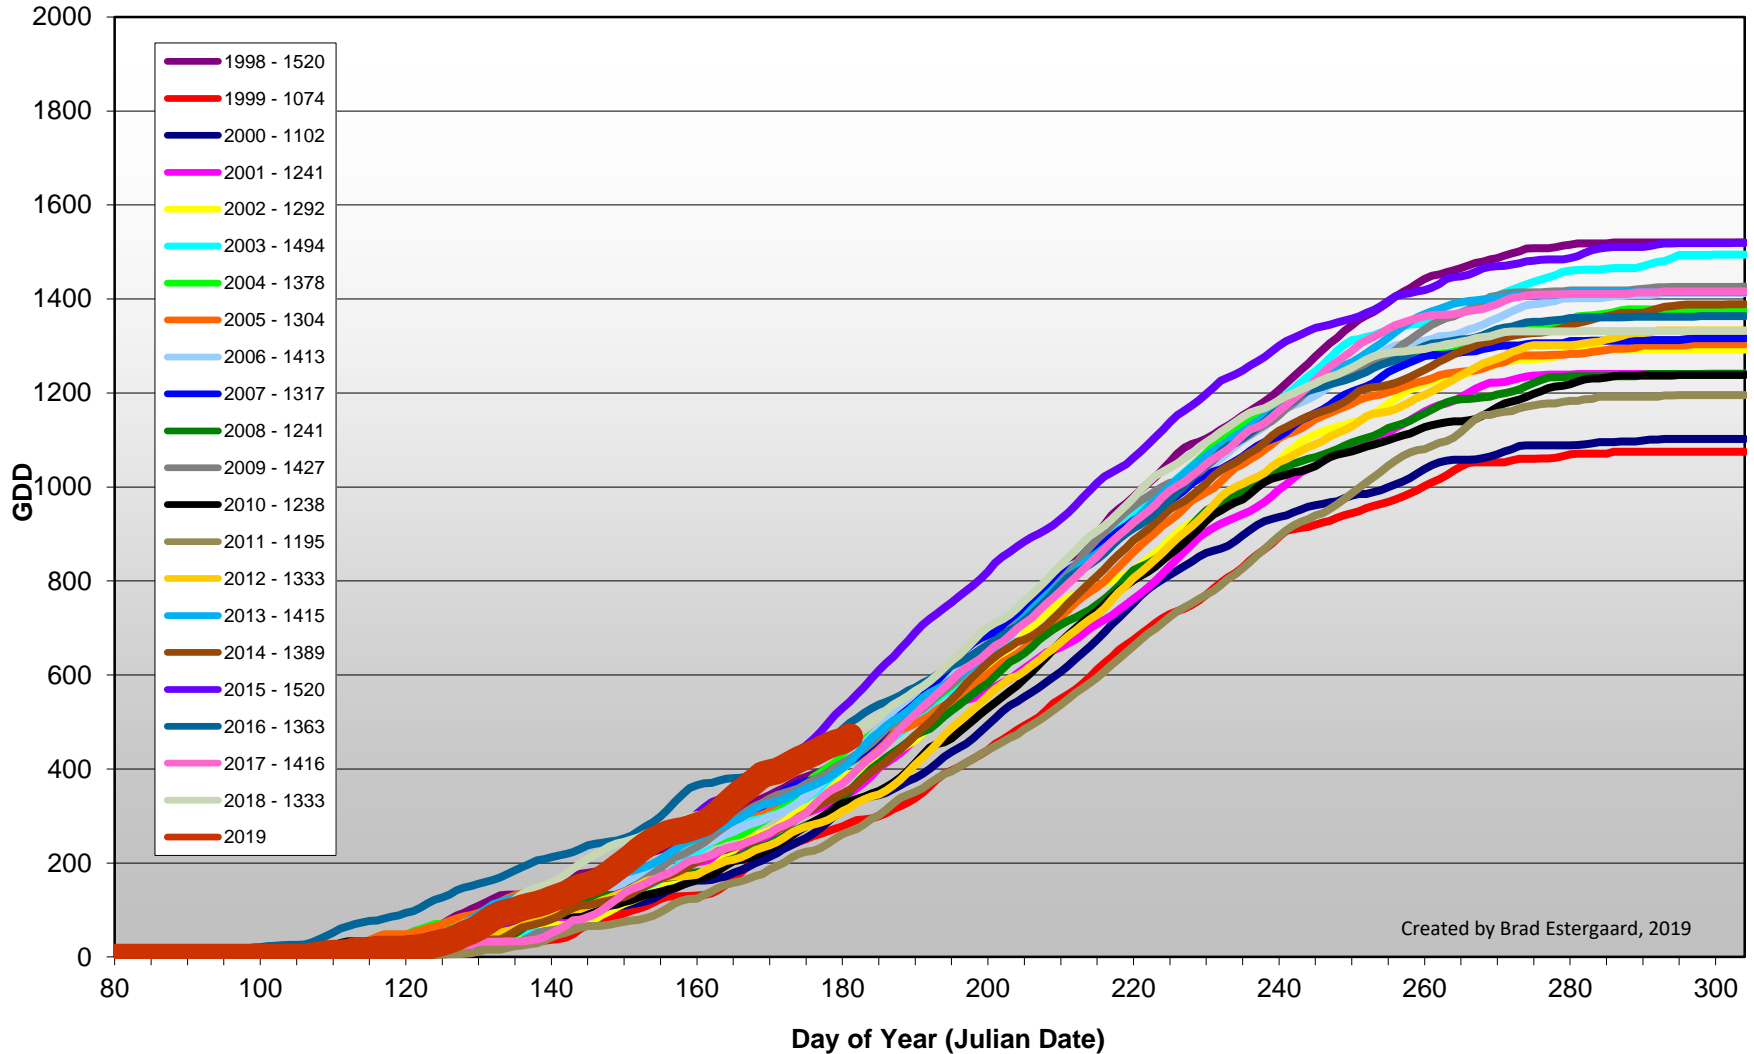

Summerland - Total Monthly Growing Degree Days [JUNE] - 1998-2019

Created by Brad Estergaard, 2019

Summerland - Total Monthly Growing Degree Days - April through June - 1998-2019

Created by Brad Estergaard, 2019

Summerland - Growing Degree Day Accumulation - 1998-2019 - April through June

Created by Brad Estergaard, 2019

Summerland - Growing Degree Day Accumulation - 1998-2019

Osoyoos - Total Monthly Growing Degree Days [JUNE] - 1998-2019