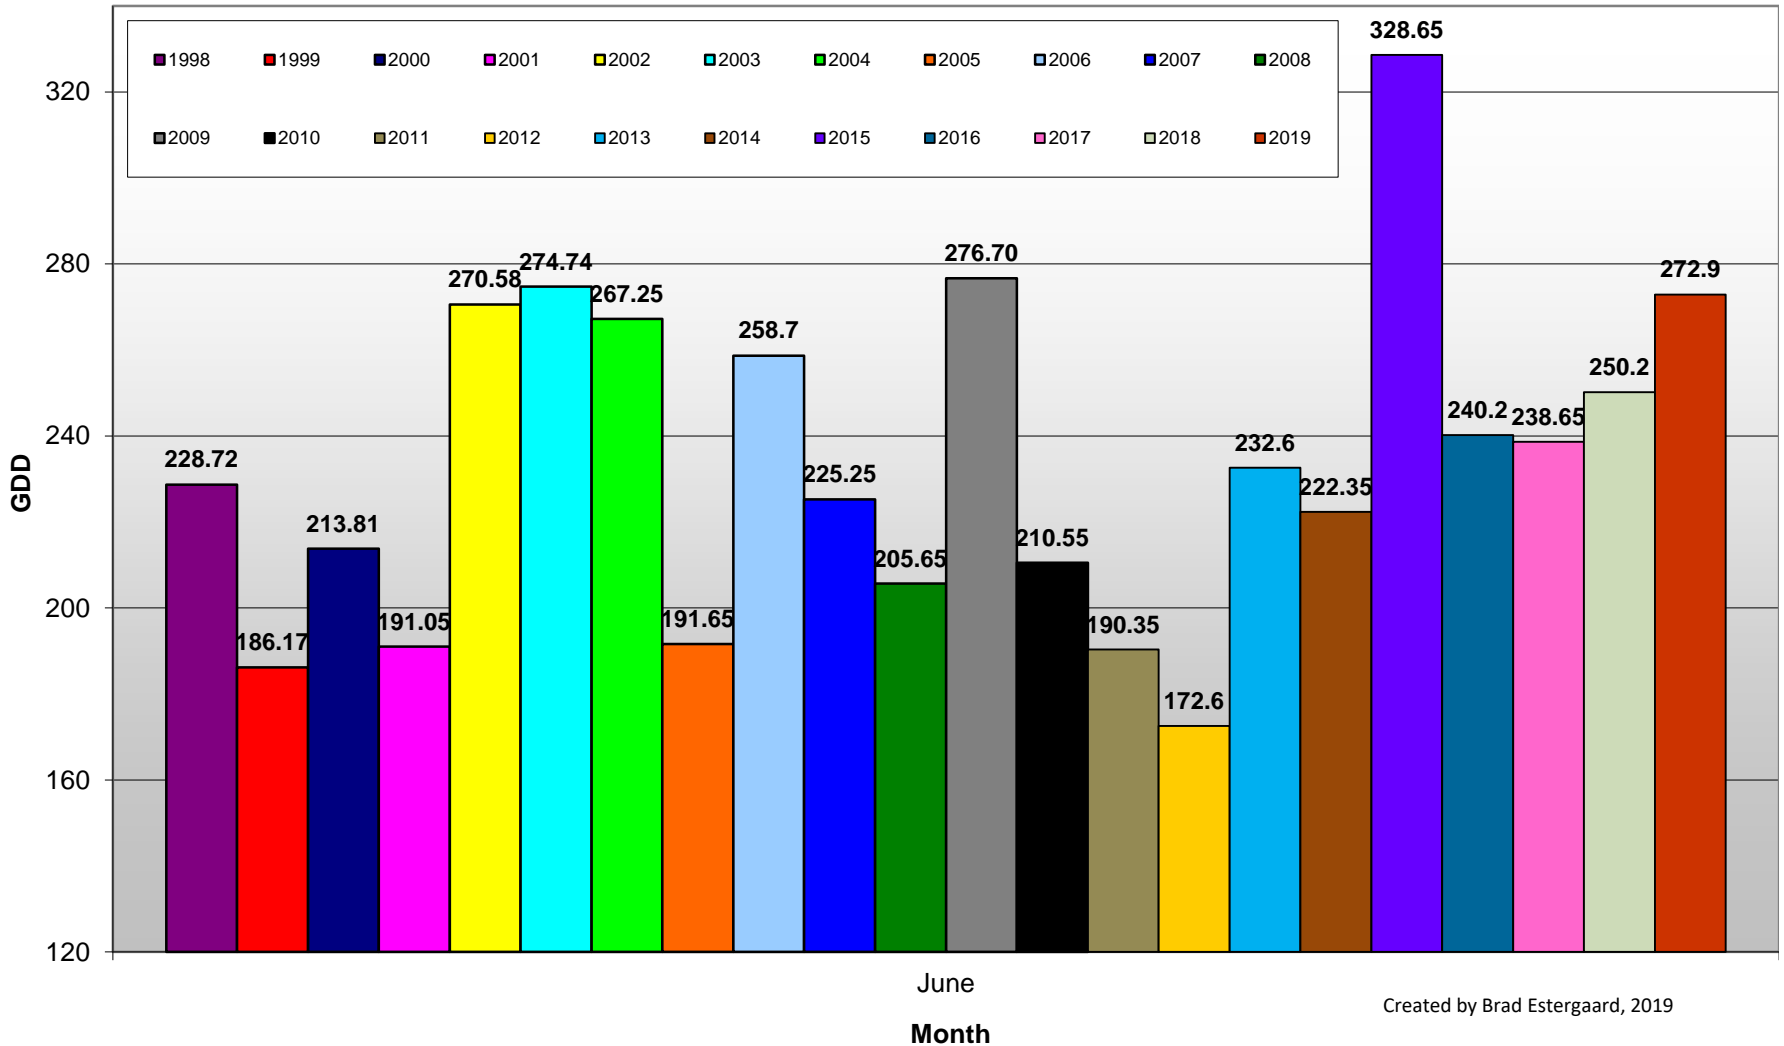

Summerland - Total Monthly Growing Degree Days [JUNE] - 1998-2019

Created by Brad Estergaard, 2019

Summerland - Total Monthly Growing Degree Days - April through June - 1998-2019

Created by Brad Estergaard, 2019

Summerland - Growing Degree Day Accumulation - 1998-2019 - April through June

Created by Brad Estergaard, 2019

Summerland - Growing Degree Day Accumulation - 1998-2019

Osoyoos - Total Monthly Growing Degree Days [JUNE] - 1998-2019