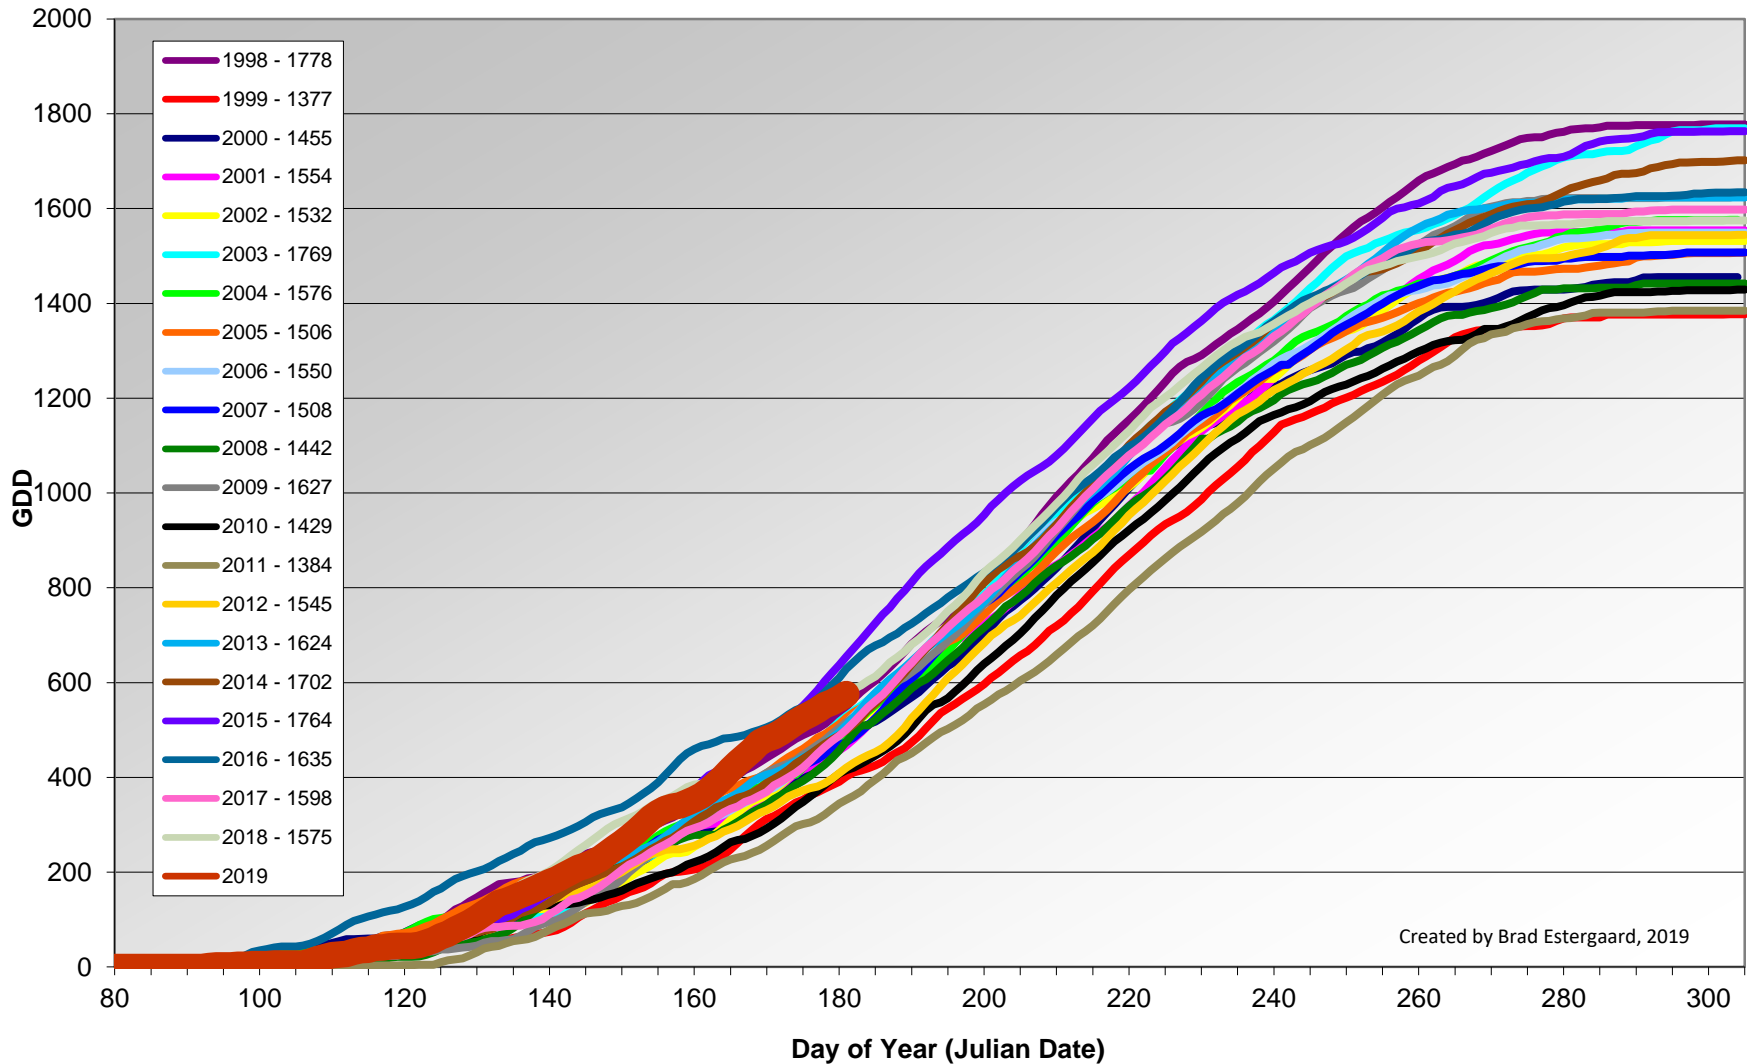

Osoyoos - Growing Degree Day Accumulation - 1998-2019

Created by Brad Estergaard, 2019