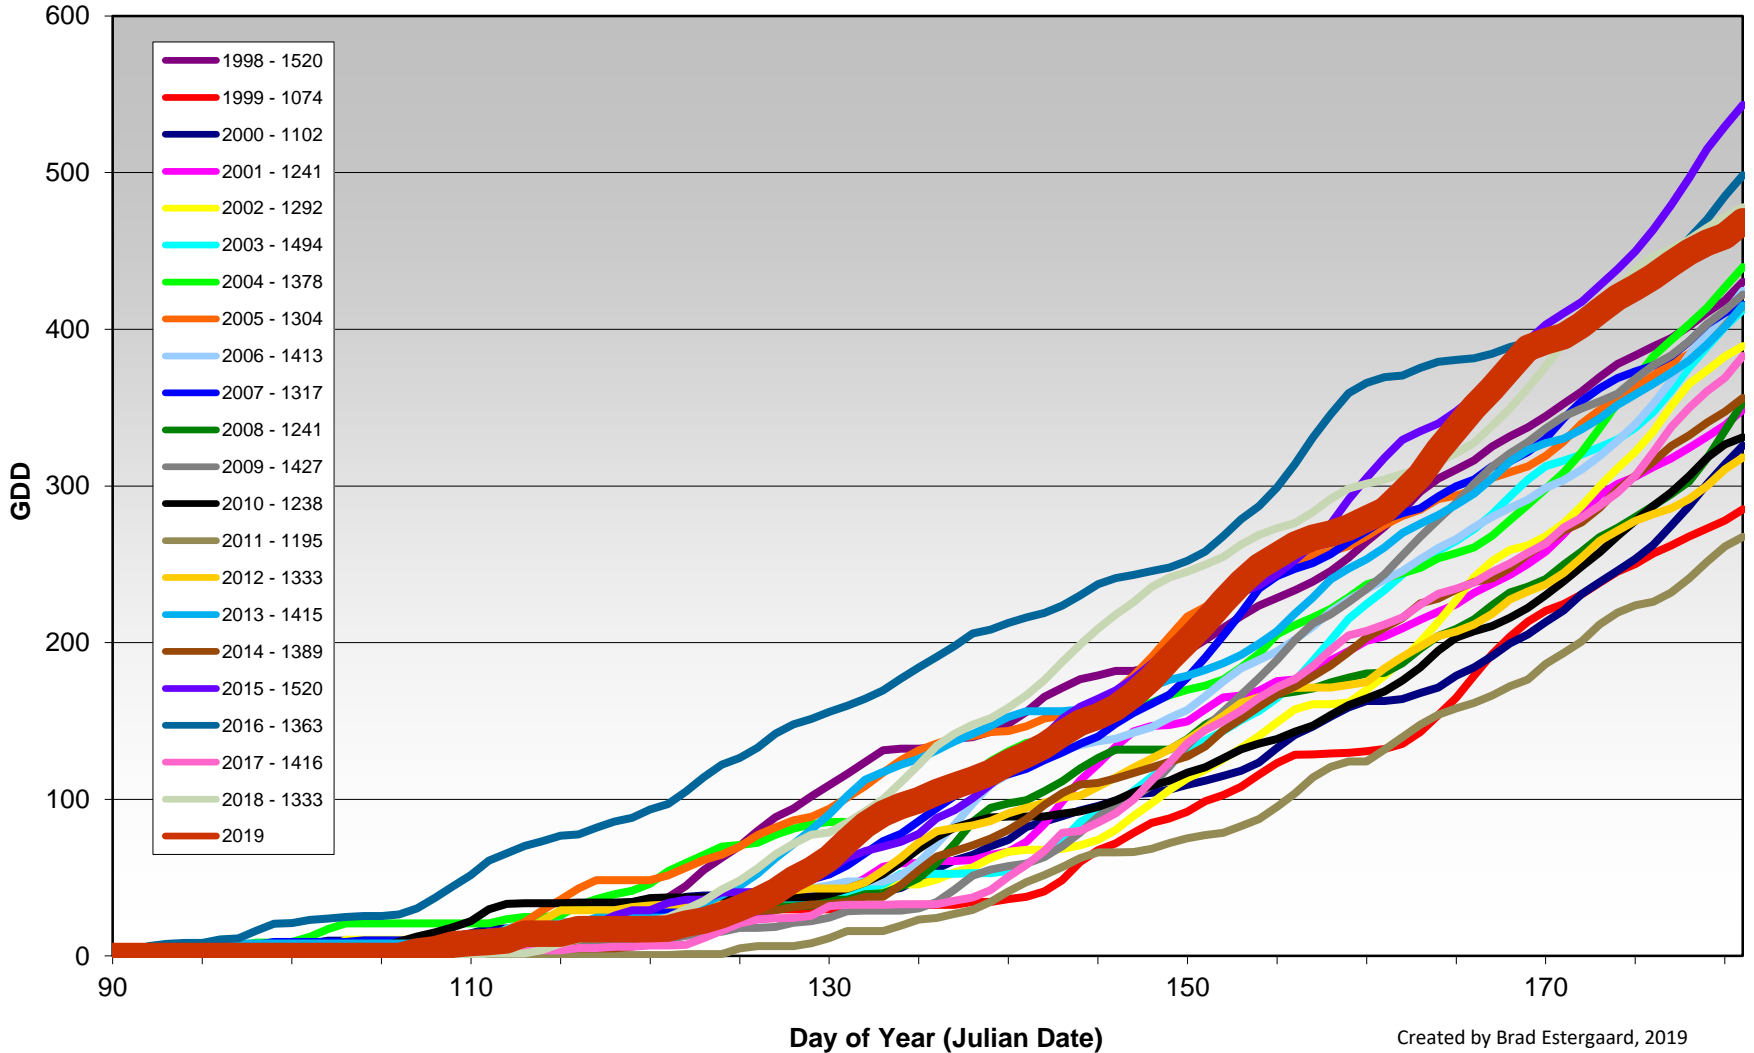

Summerland - Total Monthly Growing Degree Days [JUNE] - 1998-2019

Created by Brad Estergaard, 2019

Summerland - Total Monthly Growing Degree Days - April through June - 1998-2019

Created by Brad Estergaard, 2019

Summerland - Growing Degree Day Accumulation - 1998-2019 - April through June

Created by Brad Estergaard, 2019

Summerland - Growing Degree Day Accumulation - 1998-2019

Osoyoos - Total Monthly Growing Degree Days [JUNE] - 1998-2019