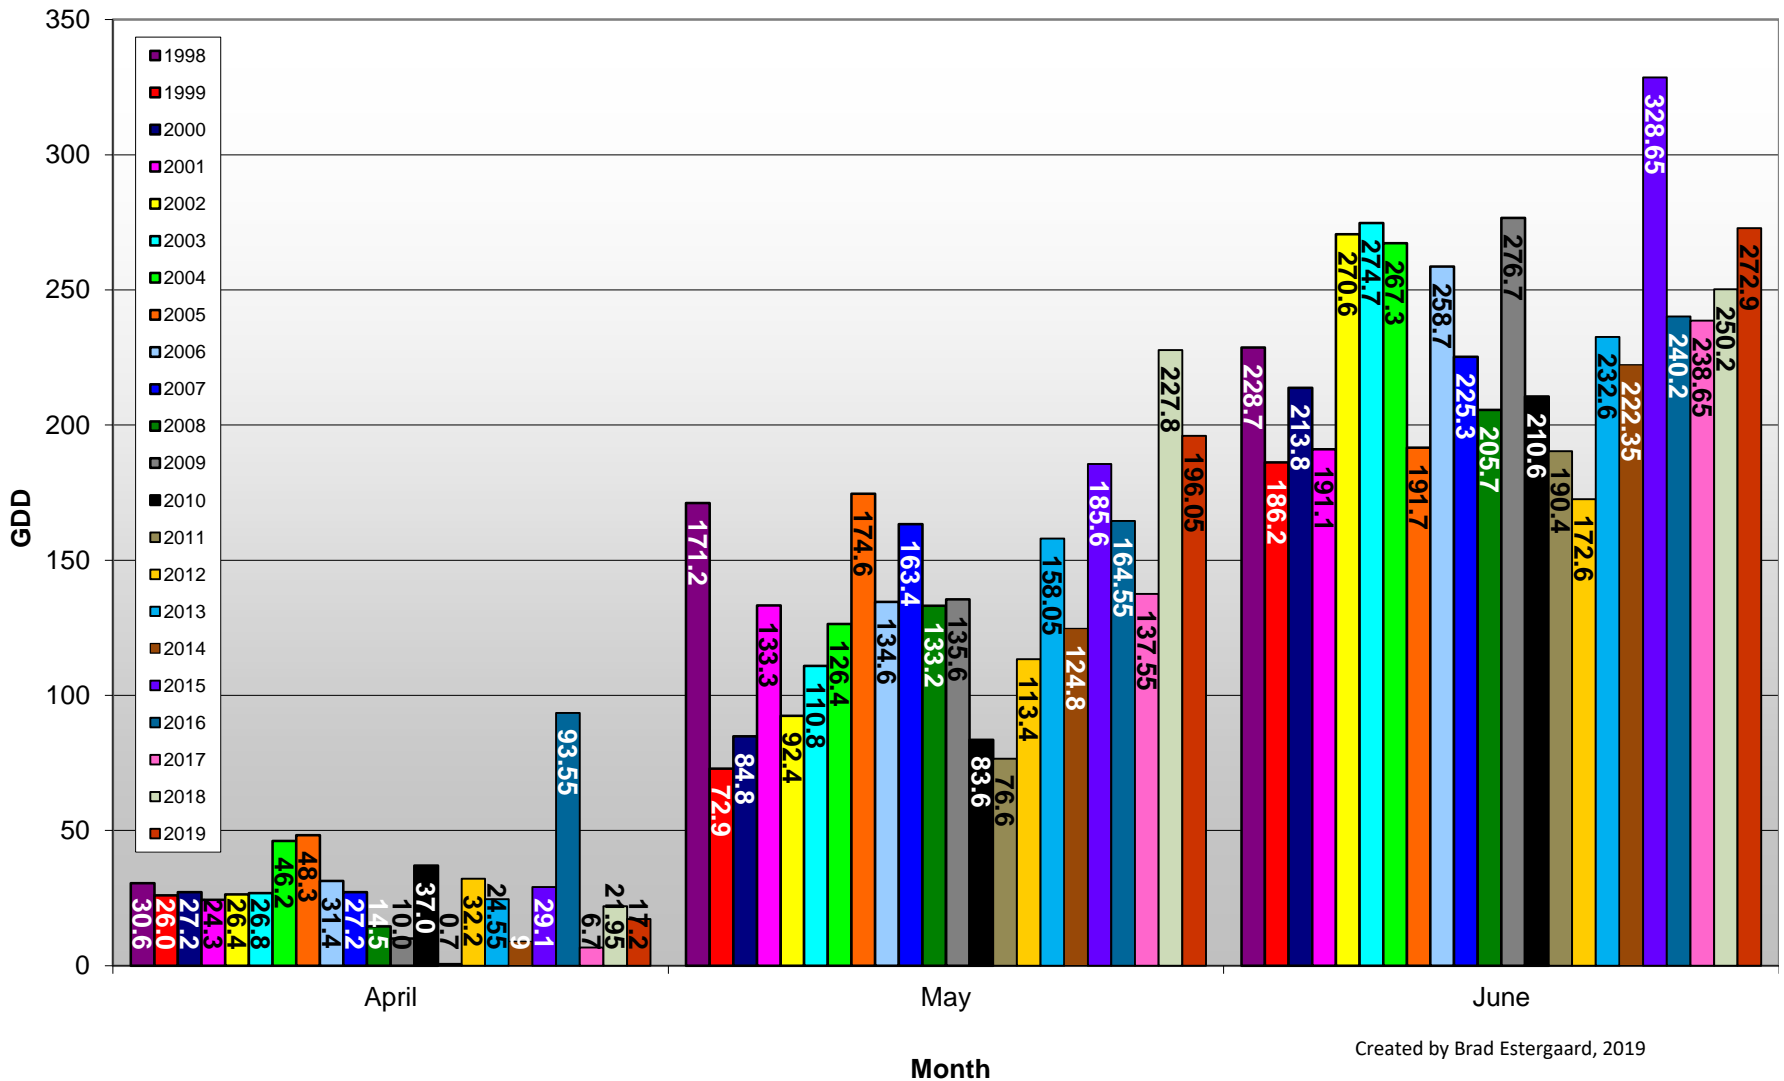

Summerland - Total Monthly Growing Degree Days [JUNE] - 1998-2019

Created by Brad Estergaard, 2019

Summerland - Total Monthly Growing Degree Days - April through June - 1998-2019

Created by Brad Estergaard, 2019

Summerland - Growing Degree Day Accumulation - 1998-2019 - April through June

Created by Brad Estergaard, 2019

Summerland - Growing Degree Day Accumulation - 1998-2019

Osoyoos - Total Monthly Growing Degree Days [JUNE] - 1998-2019