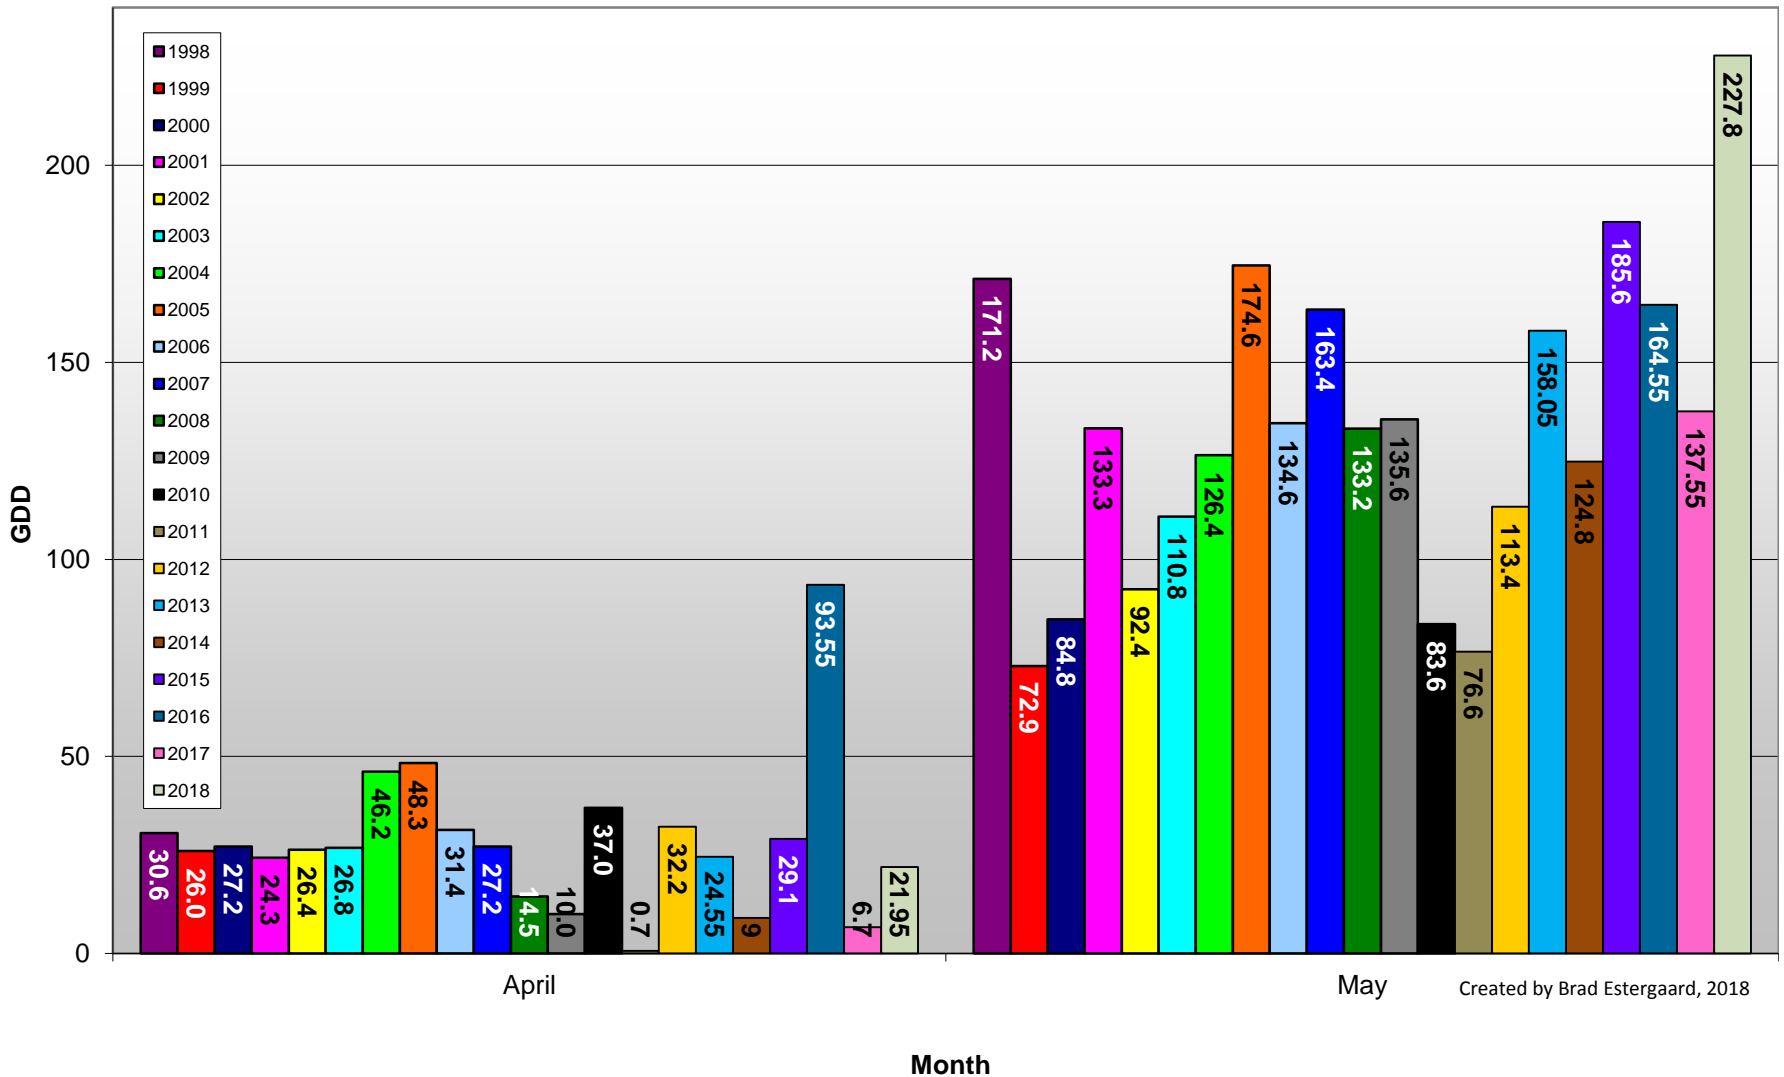

Summerland - Total Monthly Growing Degree Days [MAY] - 1998-2018

May
Month

Created by Brad Estergaard, 2018

Summerland - Total Monthly Growing Degree Days - April + May - 1998-2018

Created by Brad Estergaard, 2018

Summerland - Daily Growing Degree Day Accumulation - 1998-2018 - April + May

Created by Brad Estergaard, 2018

Day of Year (Julian Date)

Osoyoos - Total Monthly Growing Degree Days [MAY] - 1998-2018

May

Created by Brad Estergaard, 2018

Day of Year (Julian Date)