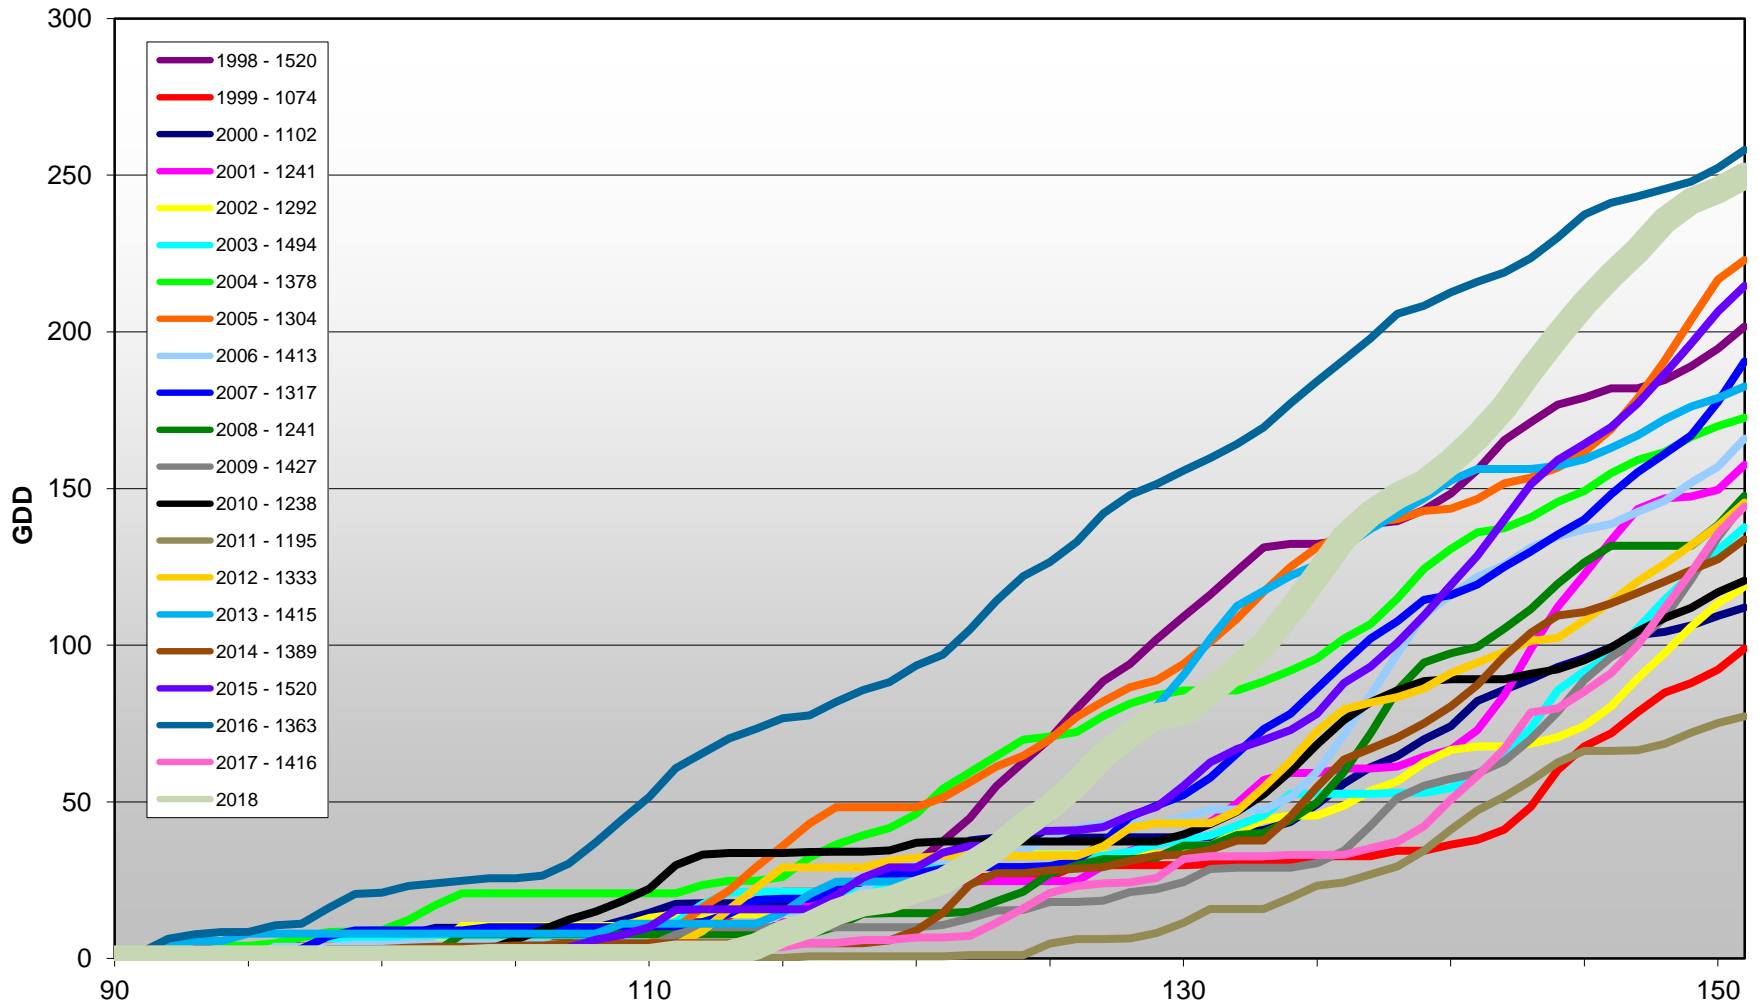

Summerland - Total Monthly Growing Degree Days [MAY] - 1998-2018

May
Month

Created by Brad Estergaard, 2018

Summerland - Total Monthly Growing Degree Days - April + May - 1998-2018

Created by Brad Estergaard, 2018

Summerland - Daily Growing Degree Day Accumulation - 1998-2018 - April + May

Created by Brad Estergaard, 2018

Day of Year (Julian Date)

Osoyoos - Total Monthly Growing Degree Days [MAY] - 1998-2018

May

Created by Brad Estergaard, 2018

Day of Year (Julian Date)