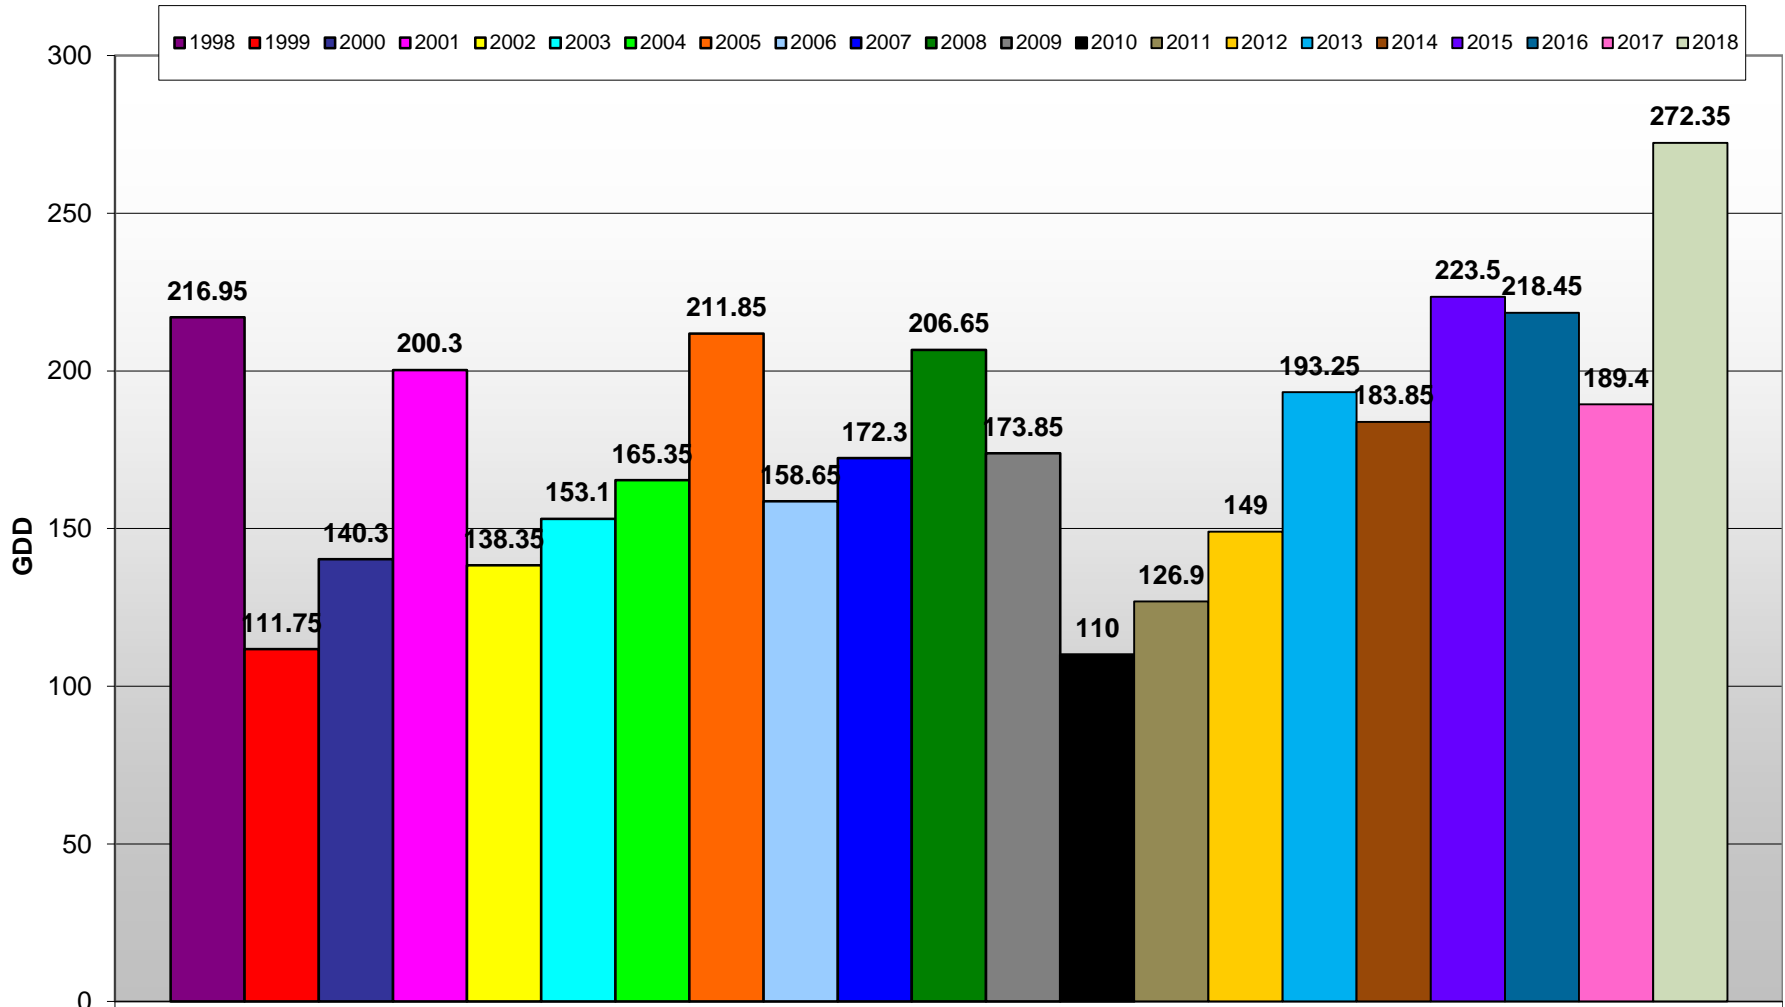

Summerland - Total Monthly Growing Degree Days [MAY] - 1998-2018

May
Month

Created by Brad Estergaard, 2018

Summerland - Total Monthly Growing Degree Days - April + May - 1998-2018

Created by Brad Estergaard, 2018

Summerland - Daily Growing Degree Day Accumulation - 1998-2018 - April + May

Created by Brad Estergaard, 2018

Day of Year (Julian Date)

Osoyoos - Total Monthly Growing Degree Days [MAY] - 1998-2018

May

Created by Brad Estergaard, 2018

Month

Osoyoos - Total Monthly Growing Degree Days - April + May - 1998-2018

Created by Brad Estergaard, 2018

Osoyoos - Daily Growing Degree Day Accumulation - 1998-2018 - April + May

Created by Brad Estergaard, 2018

Day of Year (Julian Date)