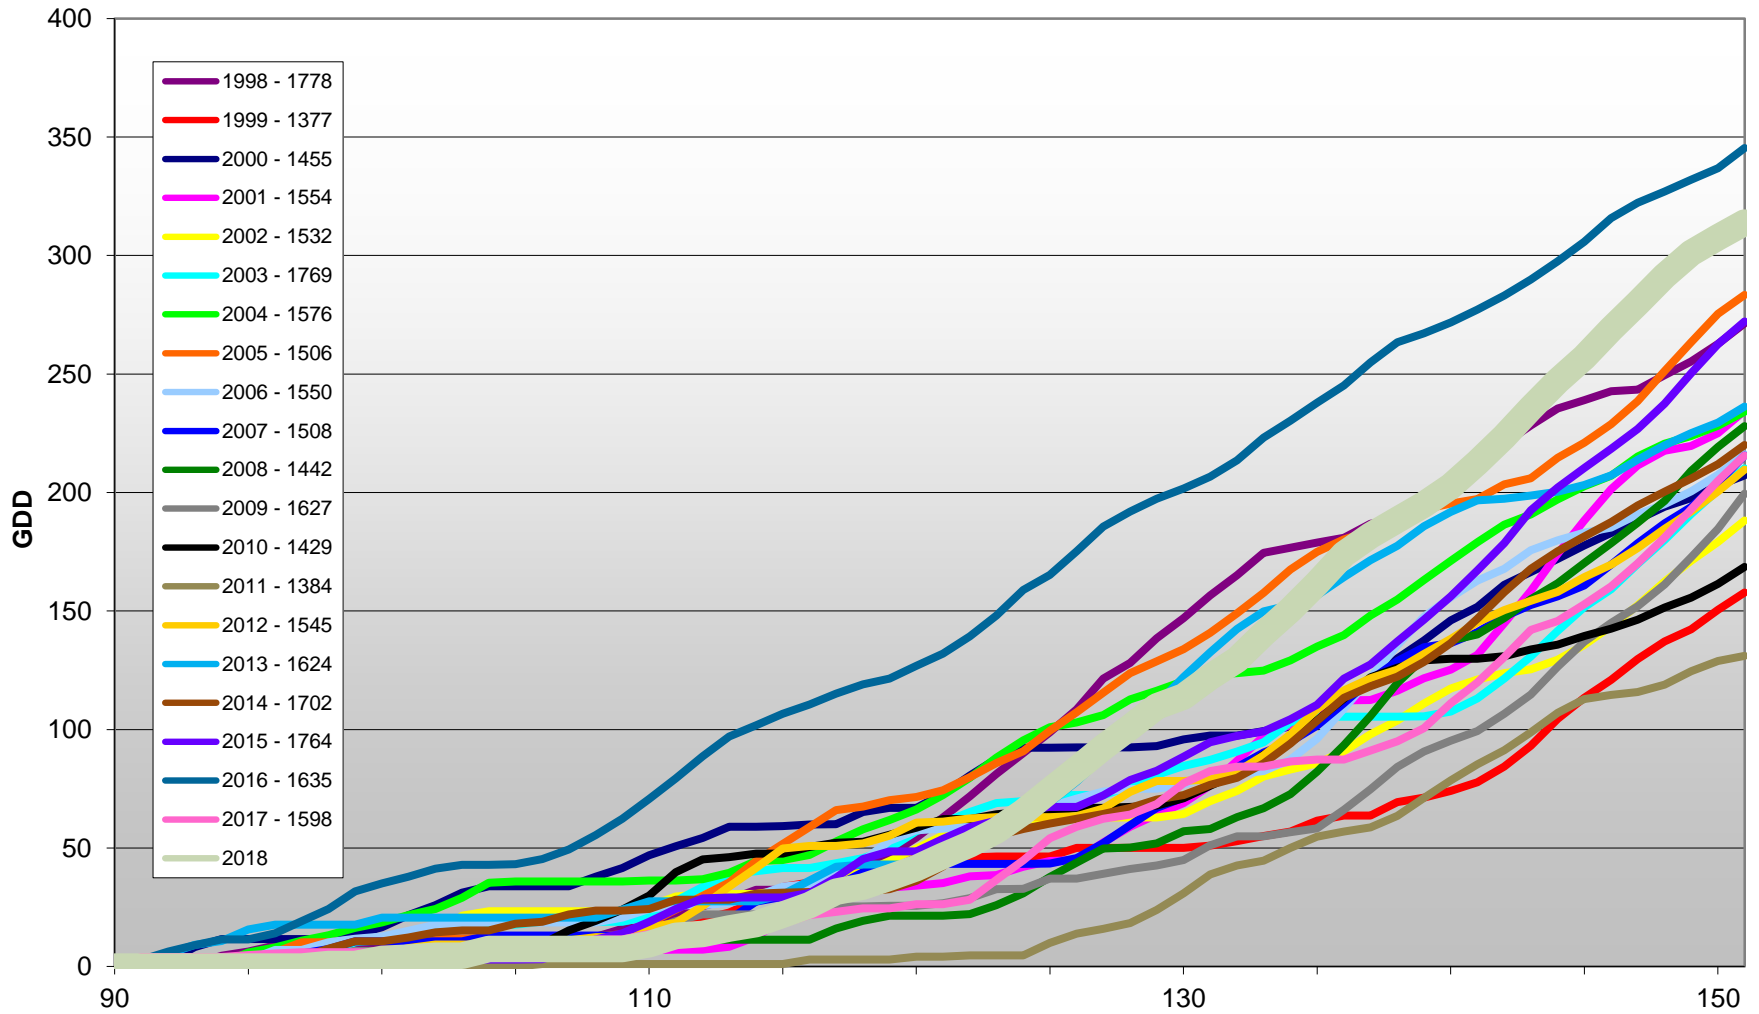

Summerland - Total Monthly Growing Degree Days [MAY] - 1998-2018

May
Month

Created by Brad Estergaard, 2018

Summerland - Total Monthly Growing Degree Days - April + May - 1998-2018

Created by Brad Estergaard, 2018

Summerland - Daily Growing Degree Day Accumulation - 1998-2018 - April + May

Created by Brad Estergaard, 2018

Day of Year (Julian Date)

Osoyoos - Total Monthly Growing Degree Days [MAY] - 1998-2018

May

Created by Brad Estergaard, 2018

Month

Osoyoos - Total Monthly Growing Degree Days - April + May - 1998-2018

Created by Brad Estergaard, 2018

Osoyoos - Daily Growing Degree Day Accumulation - 1998-2018 - April + May

Created by Brad Estergaard, 2018

Day of Year (Julian Date)