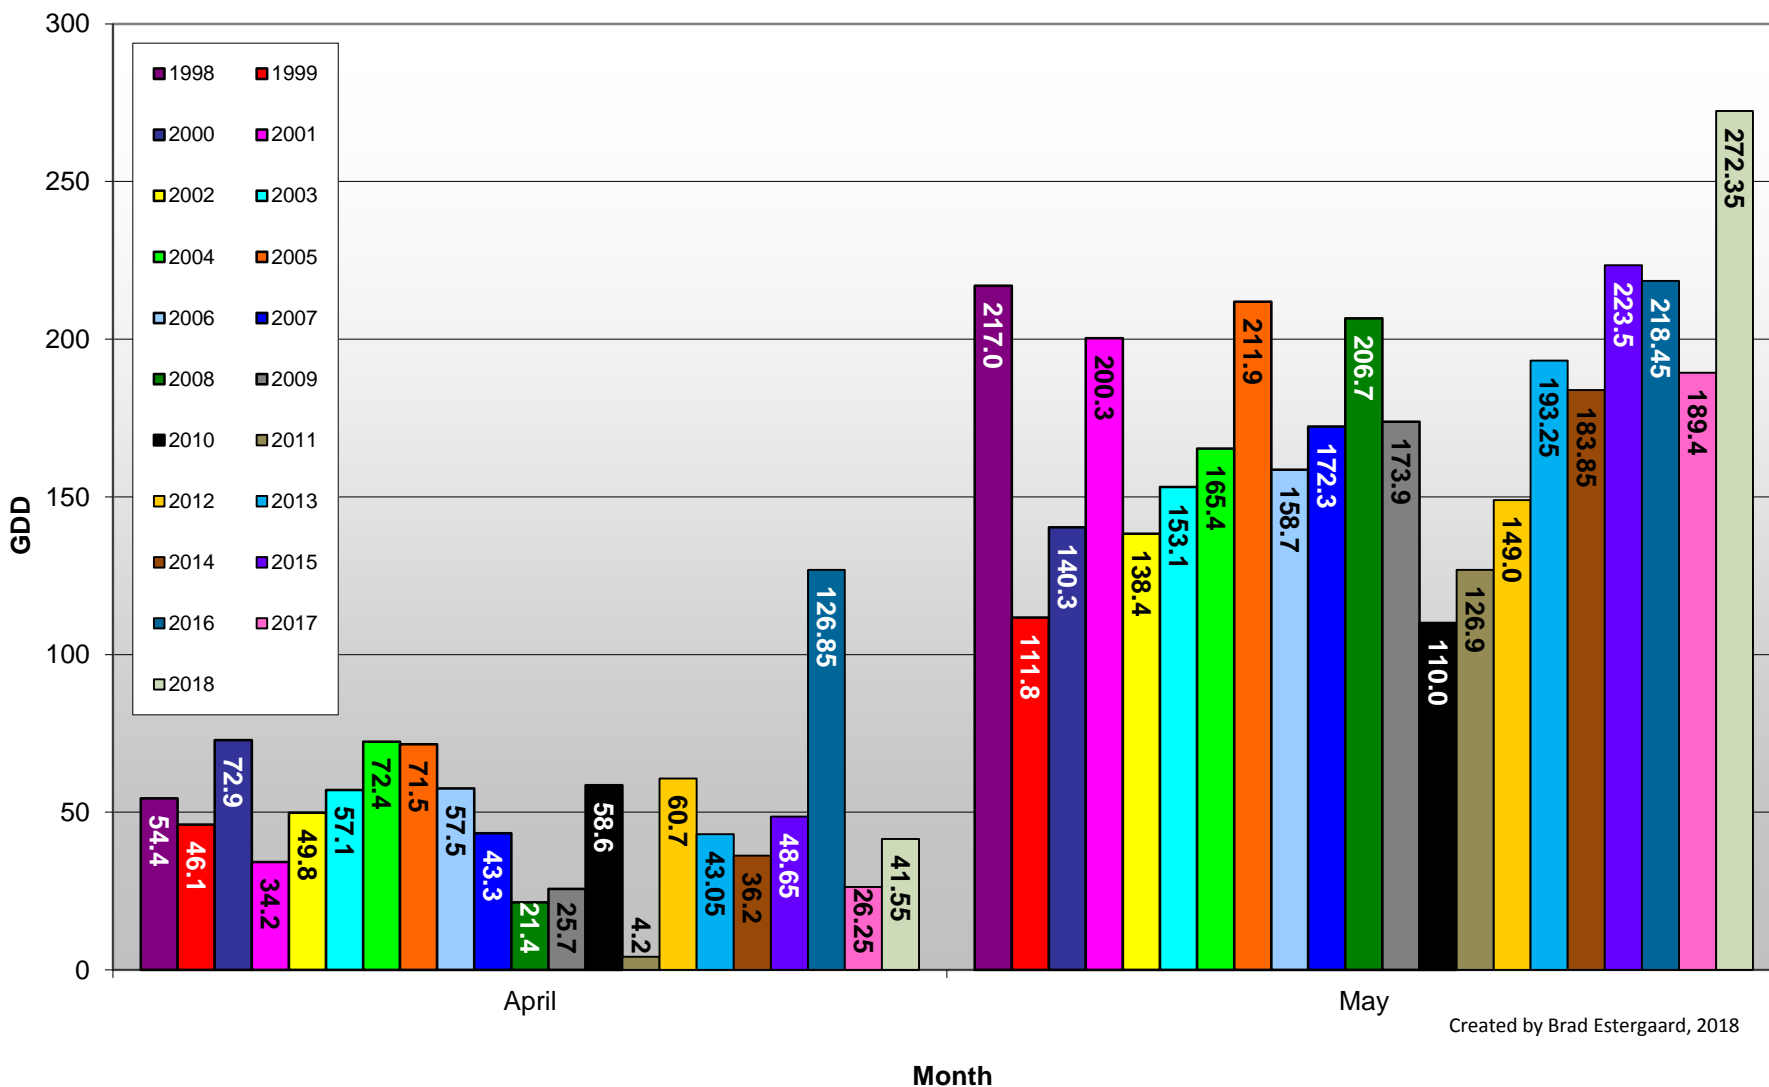

Osoyoos - Total Monthly Growing Degree Days - April + May - 1998-2018

Created by Brad Estergaard, 2018