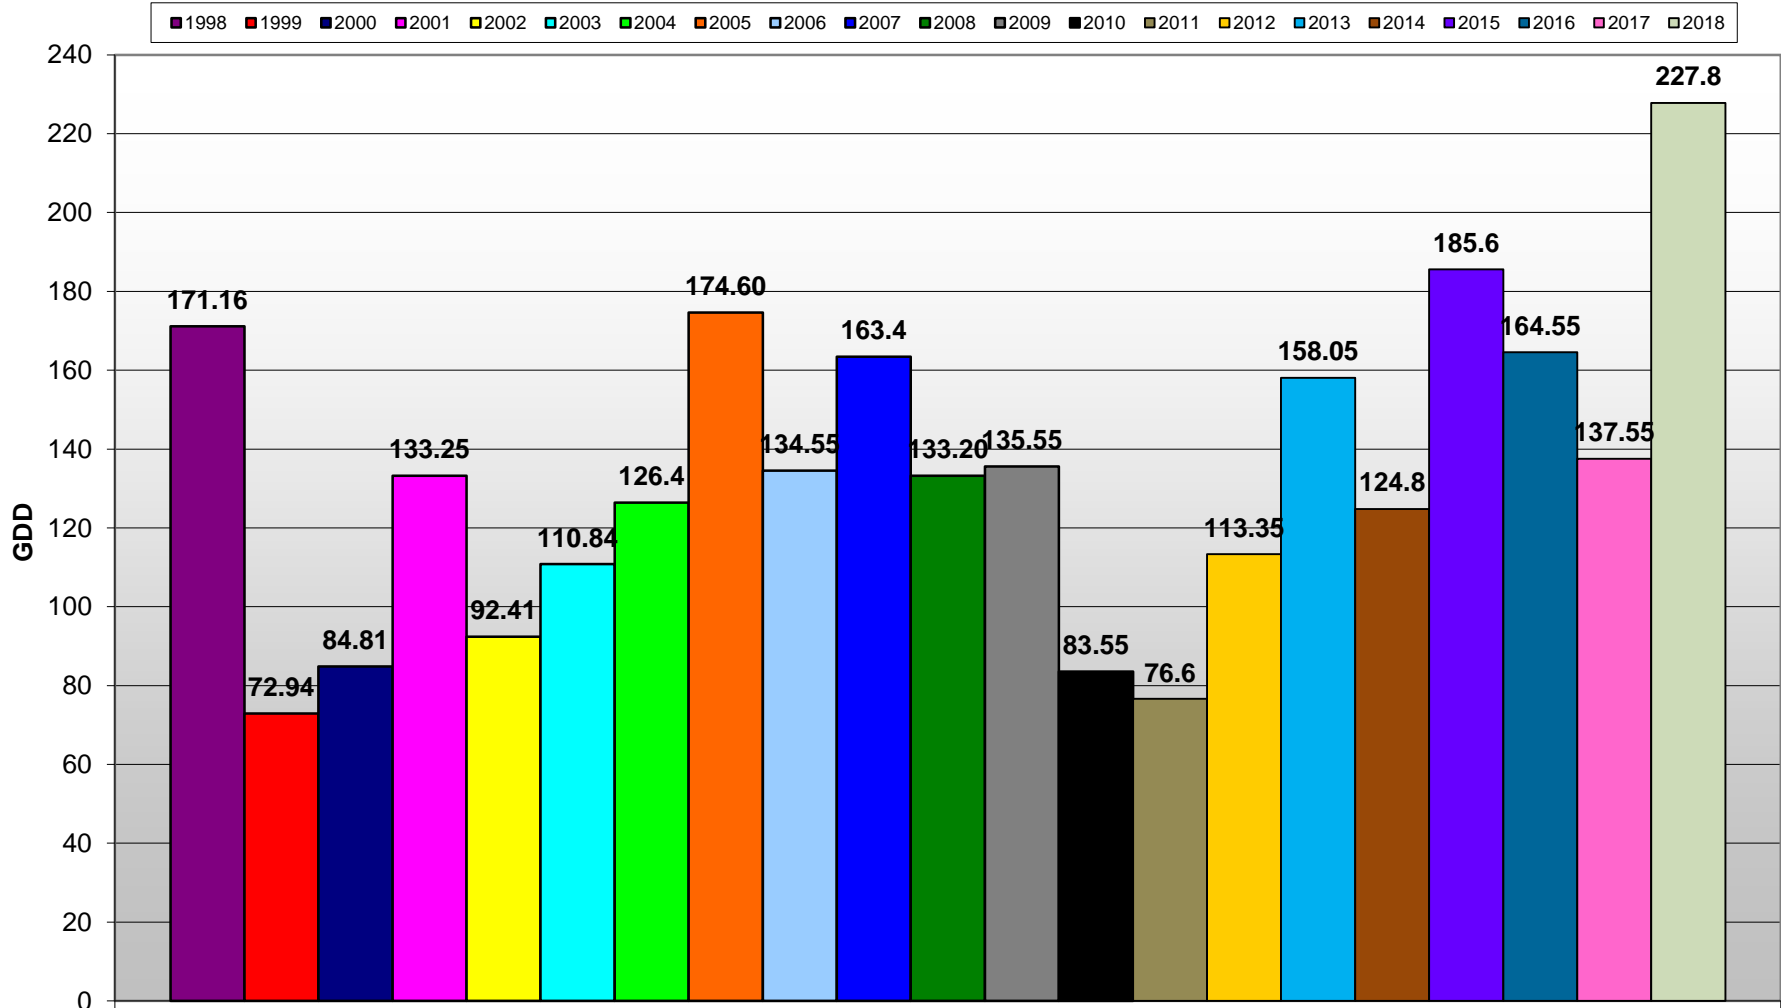

Summerland - Total Monthly Growing Degree Days [MAY] - 1998-2018

May
Month

Created by Brad Estergaard, 2018

Summerland - Total Monthly Growing Degree Days - April + May - 1998-2018

Created by Brad Estergaard, 2018

Summerland - Daily Growing Degree Day Accumulation - 1998-2018 - April + May

Created by Brad Estergaard, 2018

Day of Year (Julian Date)

Osoyoos - Total Monthly Growing Degree Days [MAY] - 1998-2018

May

Created by Brad Estergaard, 2018

Day of Year (Julian Date)