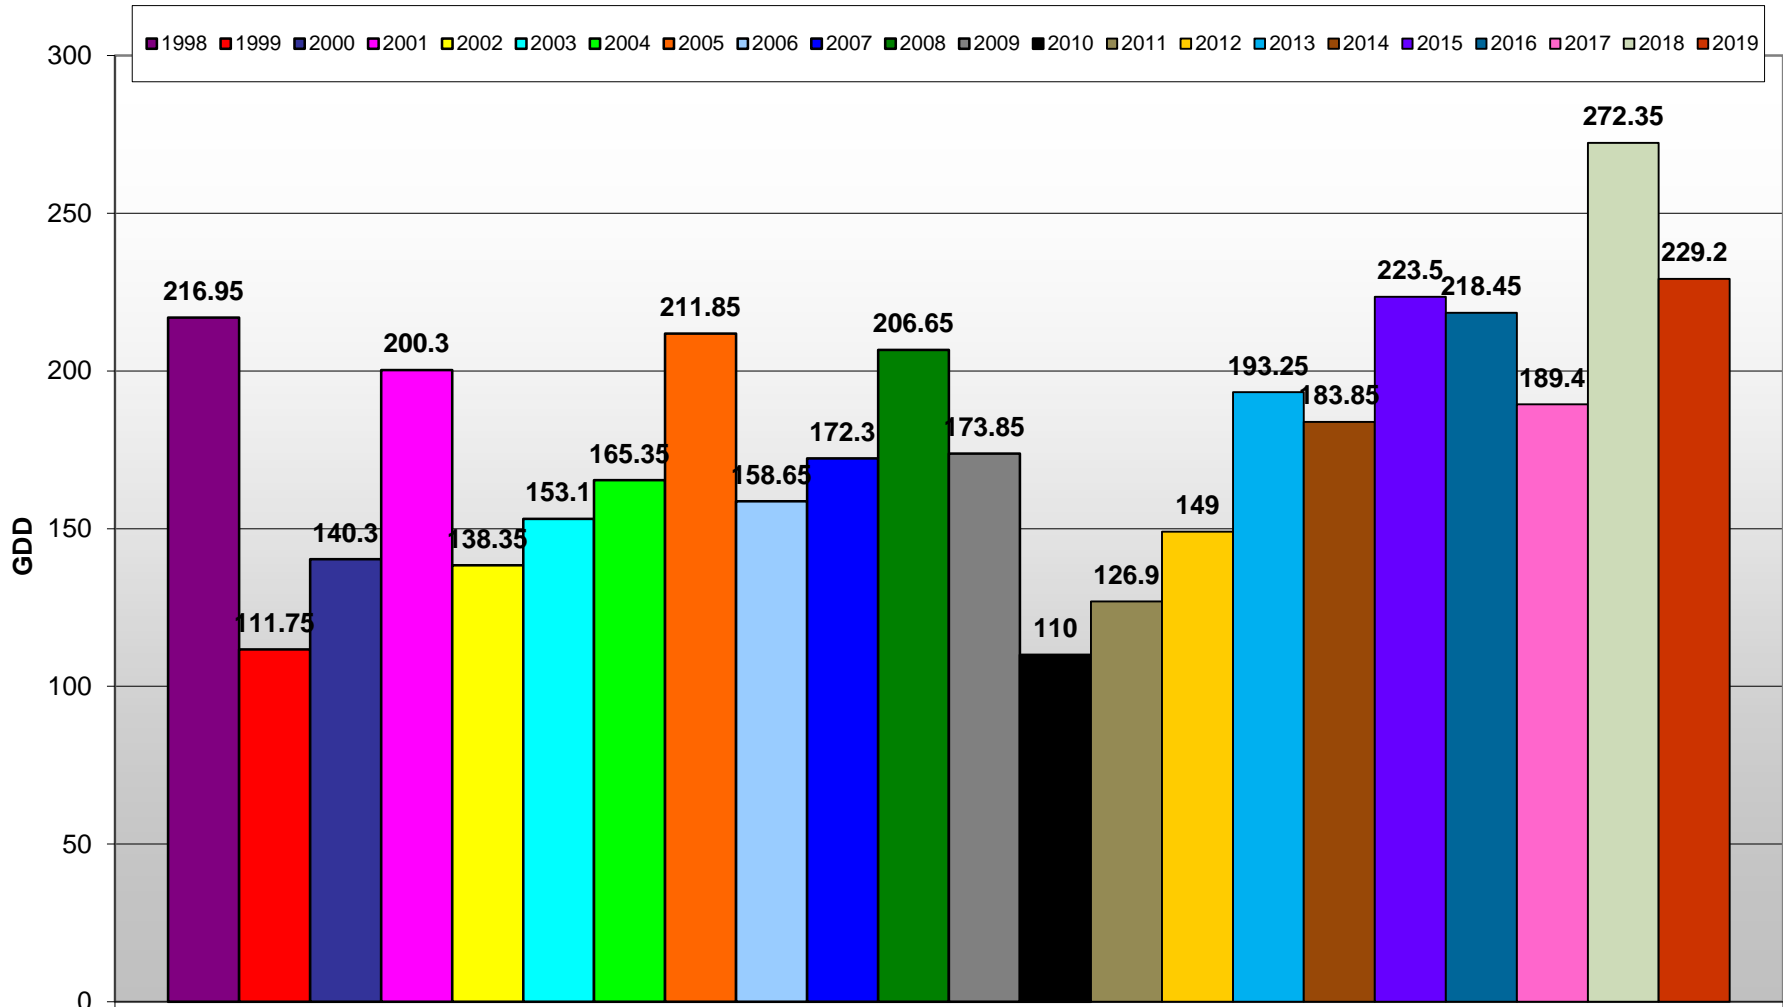

Summerland - Total Monthly Growing Degree Days [MAY] - 1998-2019

May

Month

Created by Brad Estergaard, 2019

Summerland - Total Monthly Growing Degree Days - April + May - 1998-2019

Summerland - Daily Growing Degree Day Accumulation - 1998-2019 - April + May

Created by Brad Estergaard, 2019

Day of Year (Julian Date)

Osoyoos - Total Monthly Growing Degree Days [MAY] - 1998-2019

May

Created by Brad Estergaard, 2019

Month

Osoyoos - Total Monthly Growing Degree Days - April + May - 1998-2019