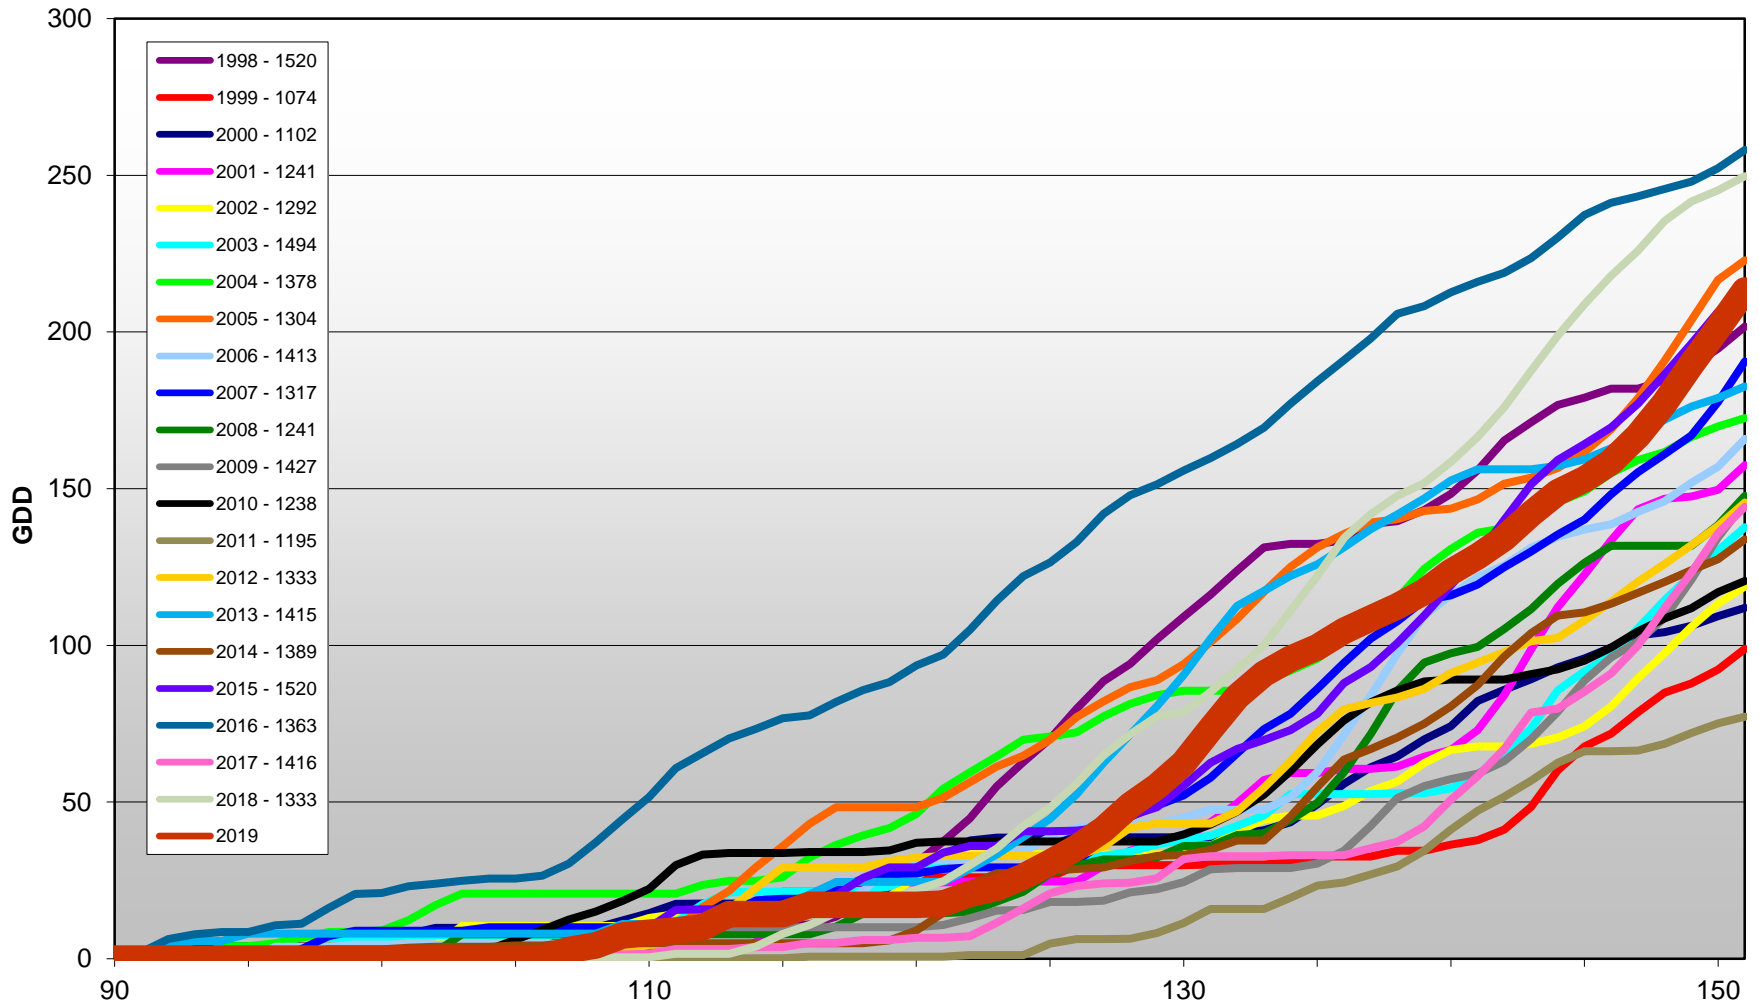

Summerland - Total Monthly Growing Degree Days [MAY] - 1998-2019

May

Month

Created by Brad Estergaard, 2019

Summerland - Total Monthly Growing Degree Days - April + May - 1998-2019

Summerland - Daily Growing Degree Day Accumulation - 1998-2019 - April + May

Created by Brad Estergaard, 2019

Day of Year (Julian Date)

Osoyoos - Total Monthly Growing Degree Days [MAY] - 1998-2019

May

Created by Brad Estergaard, 2019

Month

Osoyoos - Total Monthly Growing Degree Days - April + May - 1998-2019