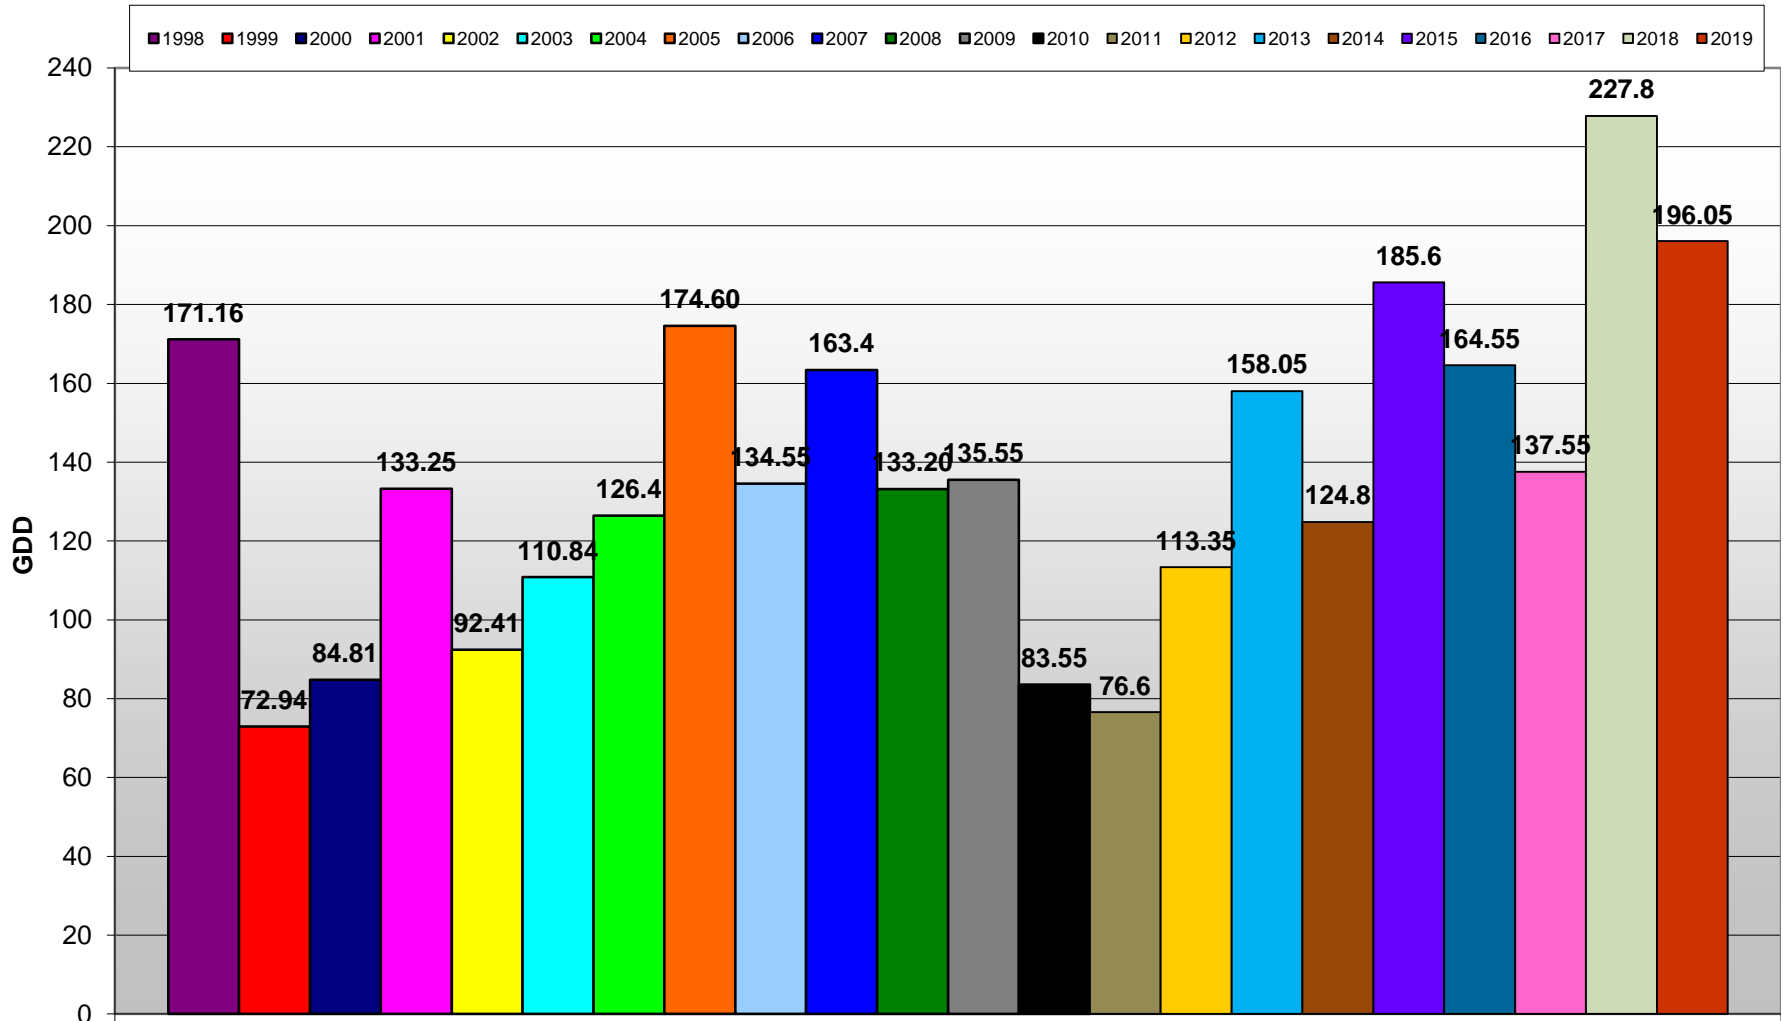

Summerland - Total Monthly Growing Degree Days [MAY] - 1998-2019

May

Month

Created by Brad Estergaard, 2019

Summerland - Total Monthly Growing Degree Days - April + May - 1998-2019

Summerland - Daily Growing Degree Day Accumulation - 1998-2019 - April + May

Created by Brad Estergaard, 2019

Day of Year (Julian Date)

Osoyoos - Total Monthly Growing Degree Days [MAY] - 1998-2019

May

Created by Brad Estergaard, 2019

Month

Osoyoos - Total Monthly Growing Degree Days - April + May - 1998-2019