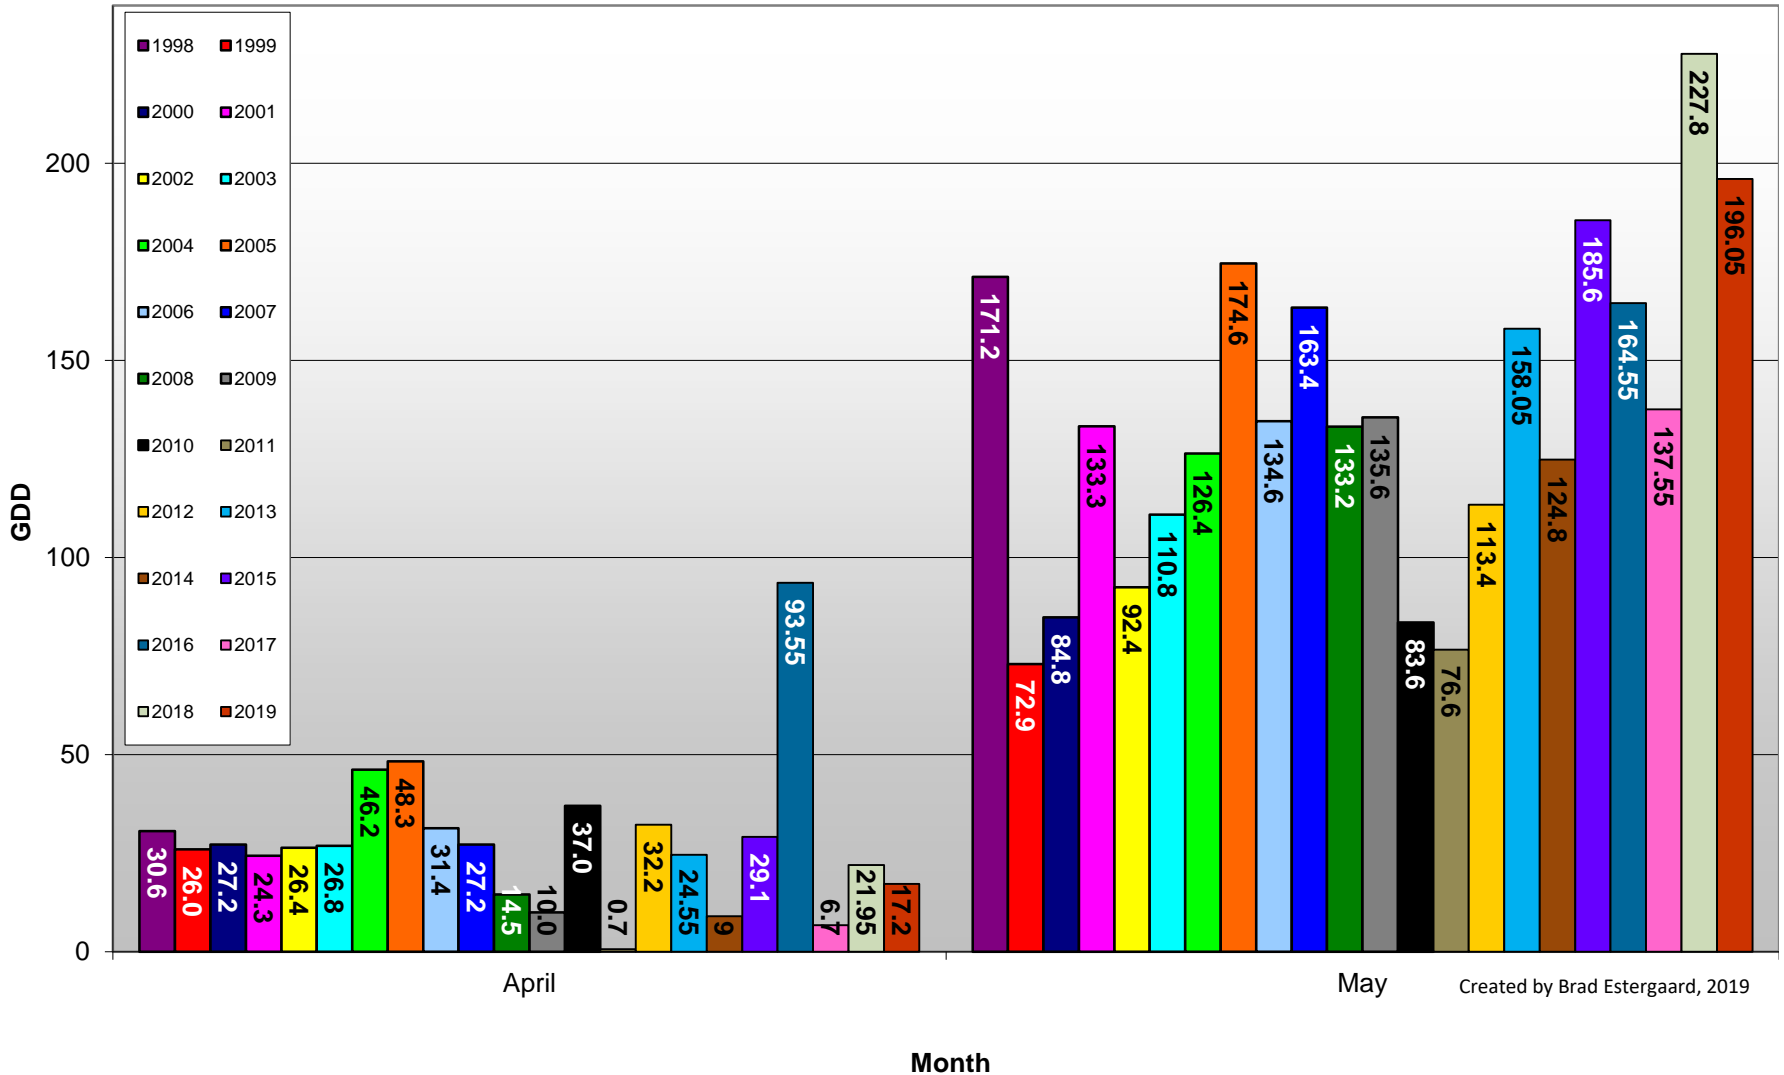

Summerland - Total Monthly Growing Degree Days [MAY] - 1998-2019

May

Month

Created by Brad Estergaard, 2019

Summerland - Total Monthly Growing Degree Days - April + May - 1998-2019

Summerland - Daily Growing Degree Day Accumulation - 1998-2019 - April + May

Created by Brad Estergaard, 2019

Day of Year (Julian Date)

Osoyoos - Total Monthly Growing Degree Days [MAY] - 1998-2019

May

Created by Brad Estergaard, 2019

Month

Osoyoos - Total Monthly Growing Degree Days - April + May - 1998-2019