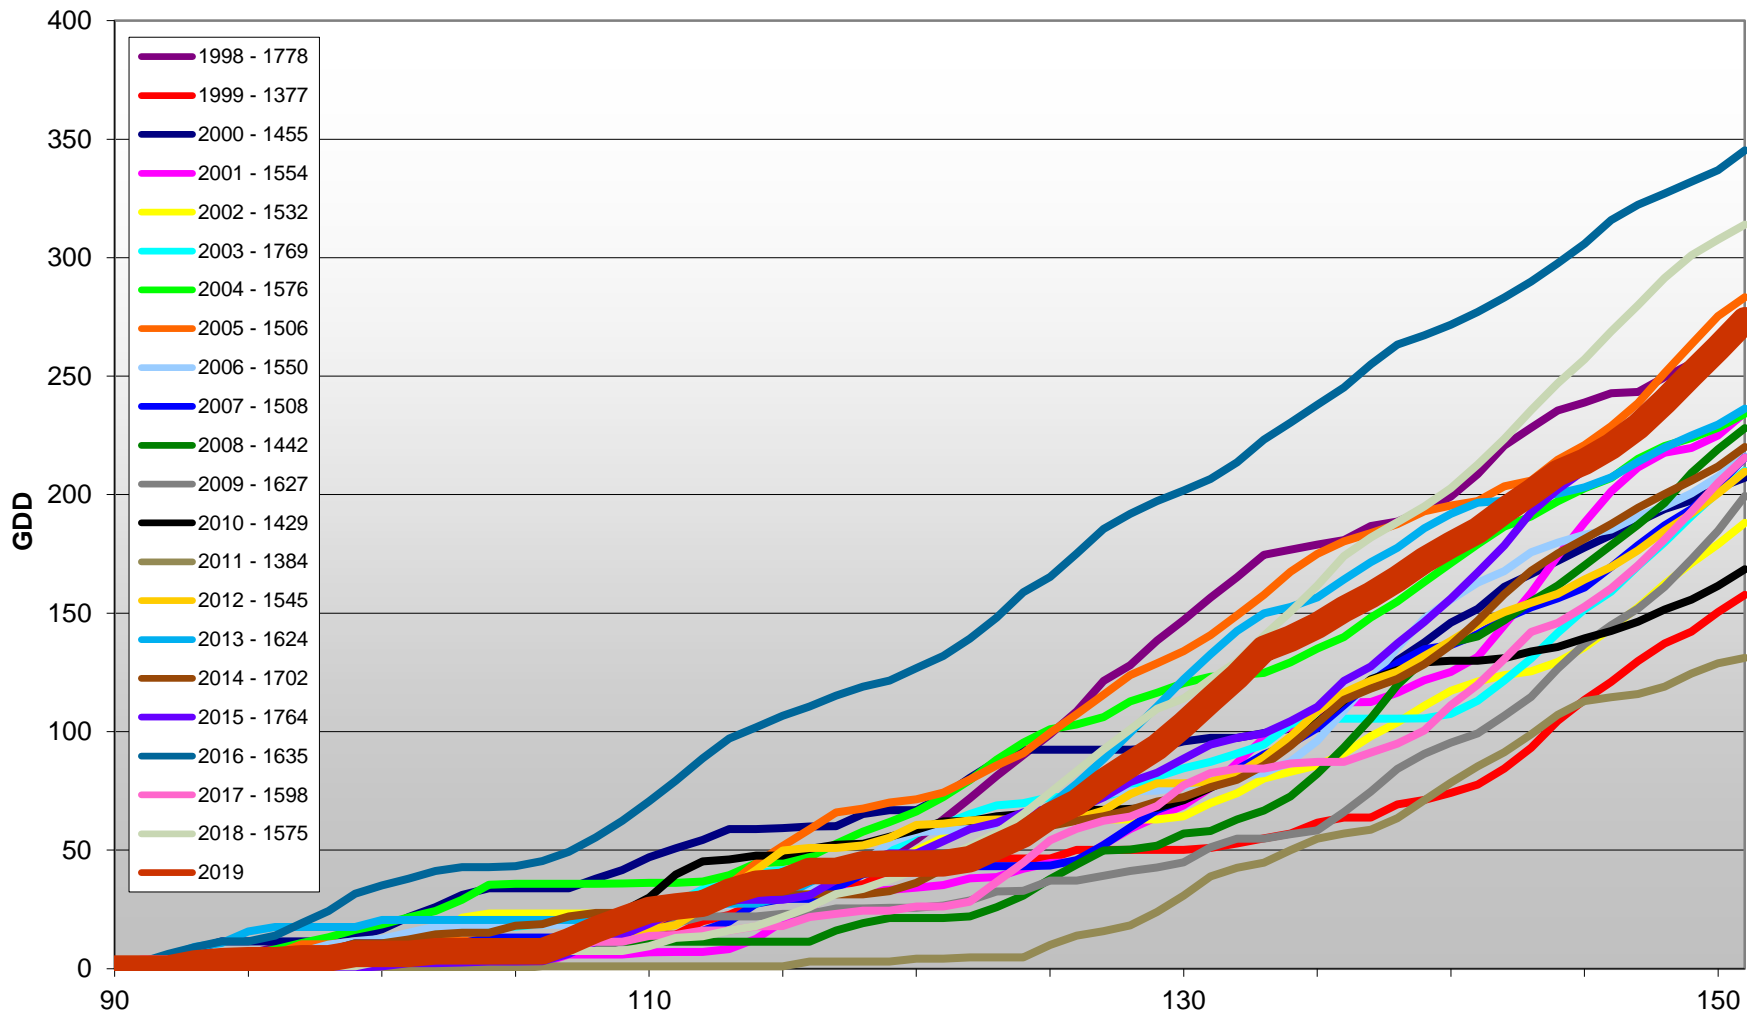

Summerland - Total Monthly Growing Degree Days [MAY] - 1998-2019

May

Month

Created by Brad Estergaard, 2019

Summerland - Total Monthly Growing Degree Days - April + May - 1998-2019

Summerland - Daily Growing Degree Day Accumulation - 1998-2019 - April + May

Created by Brad Estergaard, 2019

Day of Year (Julian Date)

Osoyoos - Total Monthly Growing Degree Days [MAY] - 1998-2019

May

Created by Brad Estergaard, 2019

Month

Osoyoos - Total Monthly Growing Degree Days - April + May - 1998-2019

Created by Brad Estergaard, 2019

Osoyoos - Daily Growing Degree Day Accumulation - 1998-2019 - April + May

Created by Brad Estergaard, 2019

Day of Year (Julian Date)