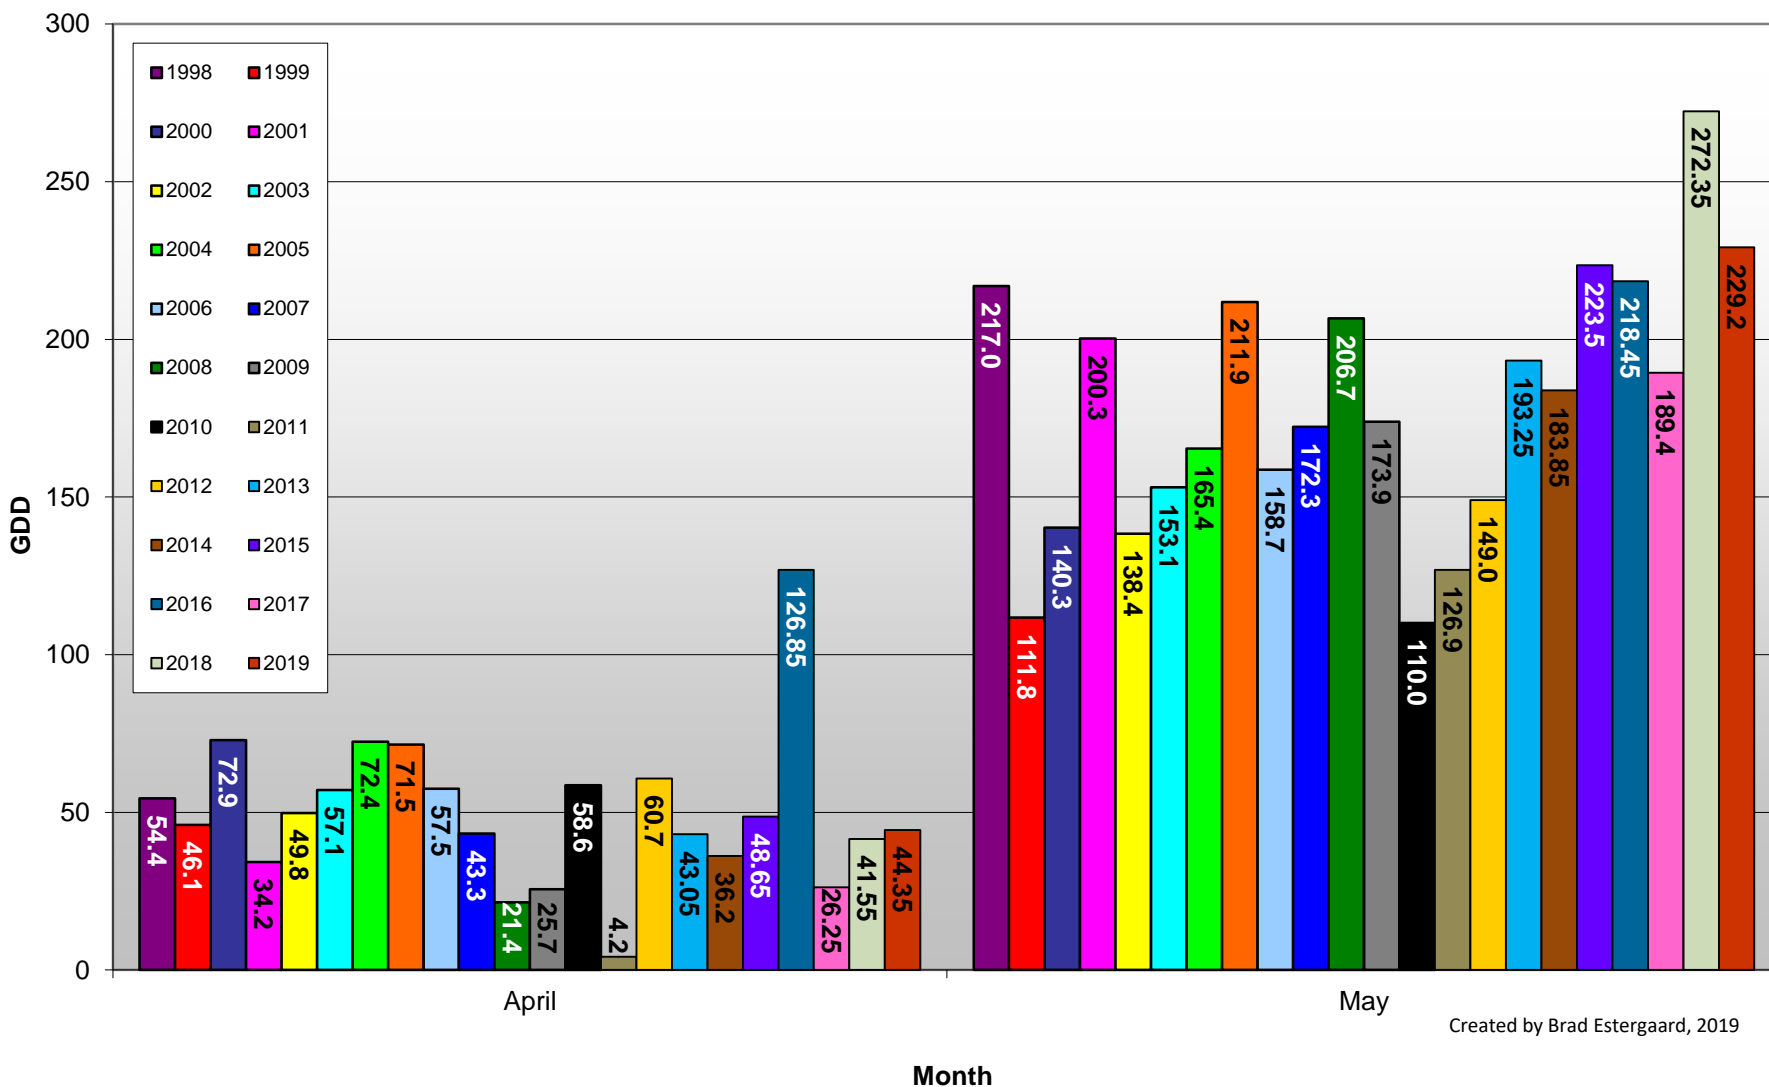

Summerland - Total Monthly Growing Degree Days [MAY] - 1998-2019

May

Month

Created by Brad Estergaard, 2019

Summerland - Total Monthly Growing Degree Days - April + May - 1998-2019

Summerland - Daily Growing Degree Day Accumulation - 1998-2019 - April + May

Created by Brad Estergaard, 2019

Day of Year (Julian Date)

Osoyoos - Total Monthly Growing Degree Days [MAY] - 1998-2019

May

Created by Brad Estergaard, 2019

Month

Osoyoos - Total Monthly Growing Degree Days - April + May - 1998-2019

Created by Brad Estergaard, 2019

Osoyoos - Daily Growing Degree Day Accumulation - 1998-2019 - April + May

Created by Brad Estergaard, 2019

Day of Year (Julian Date)