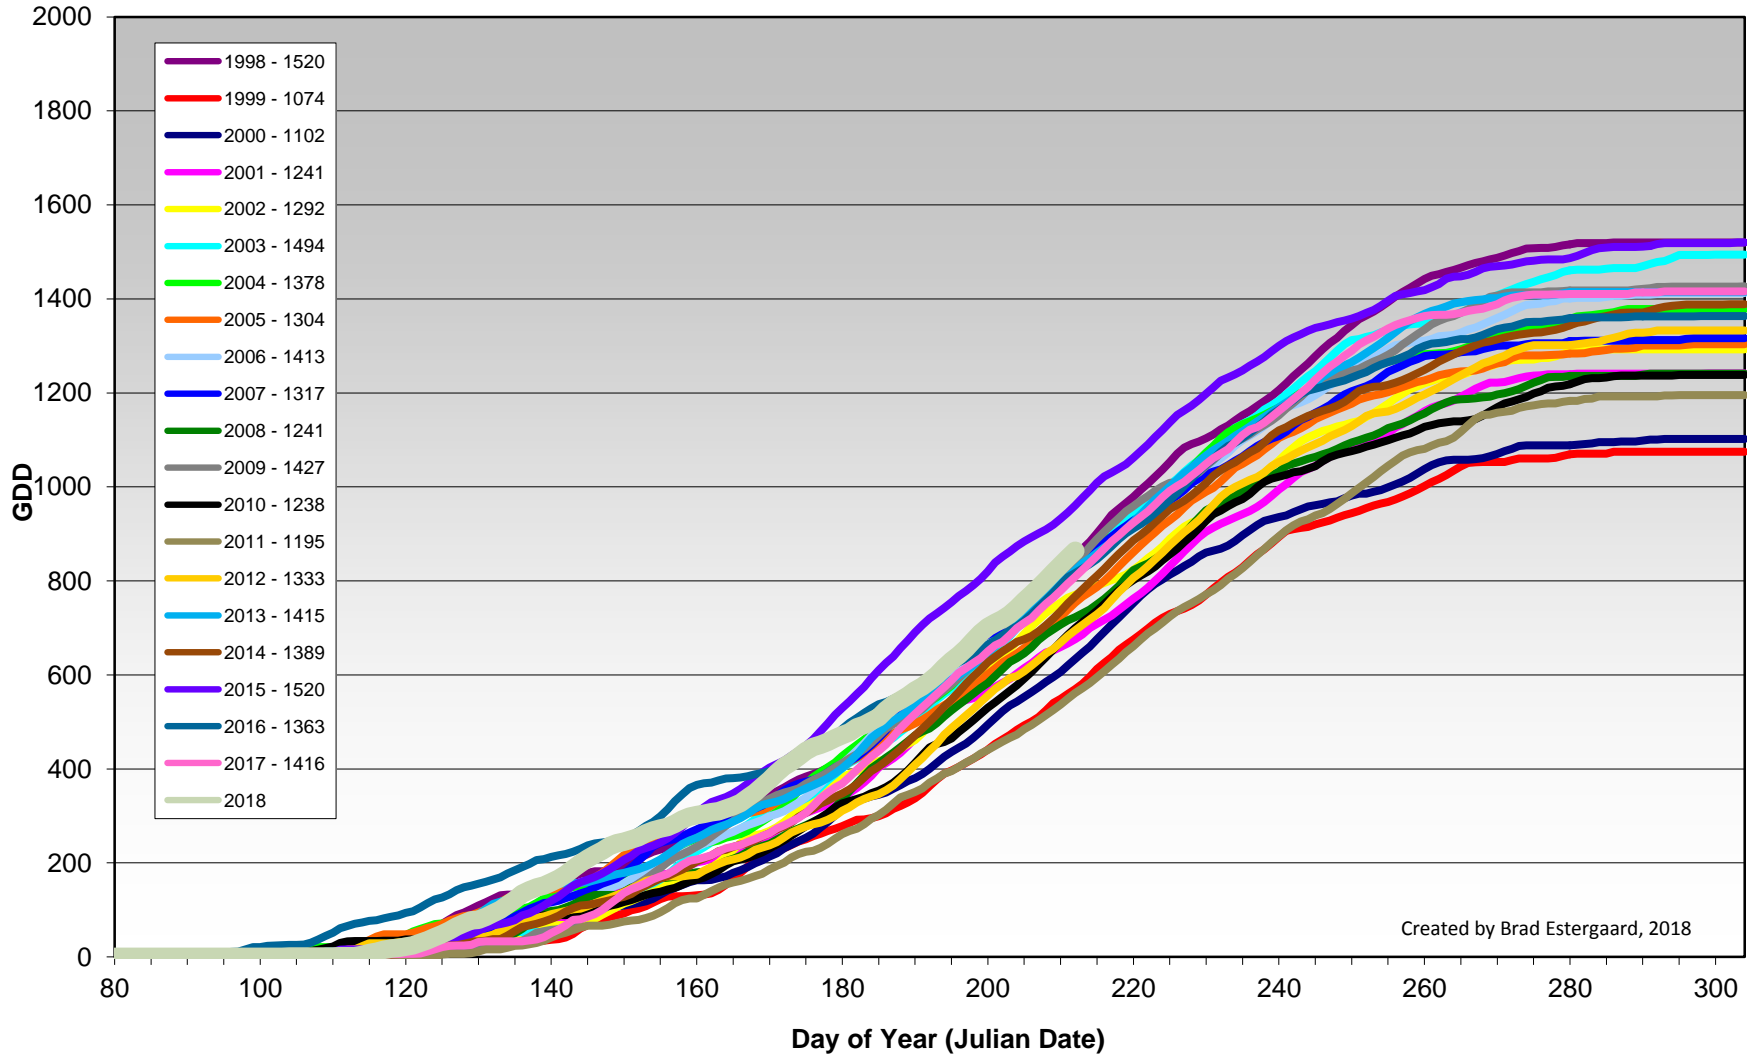

Summerland - Total Monthly Growing Degree Days [JULY] - 1998-2018

Summerland - Growing Degree Day Accumulation - 1998-2018 - April through July

Created by Brad Estergaard, 2018

Summerland - Growing Degree Day Accumulation - 1998-2018

Created by Brad Estergaard, 2018

Osoyoos - Total Monthly Growing Degree Days [JULY] - 1998-2018

July

Created by Brad Estergaard, 2018

Month

Osoyoos - Growing Degree Day Accumulation - 1998-2018 - April through July