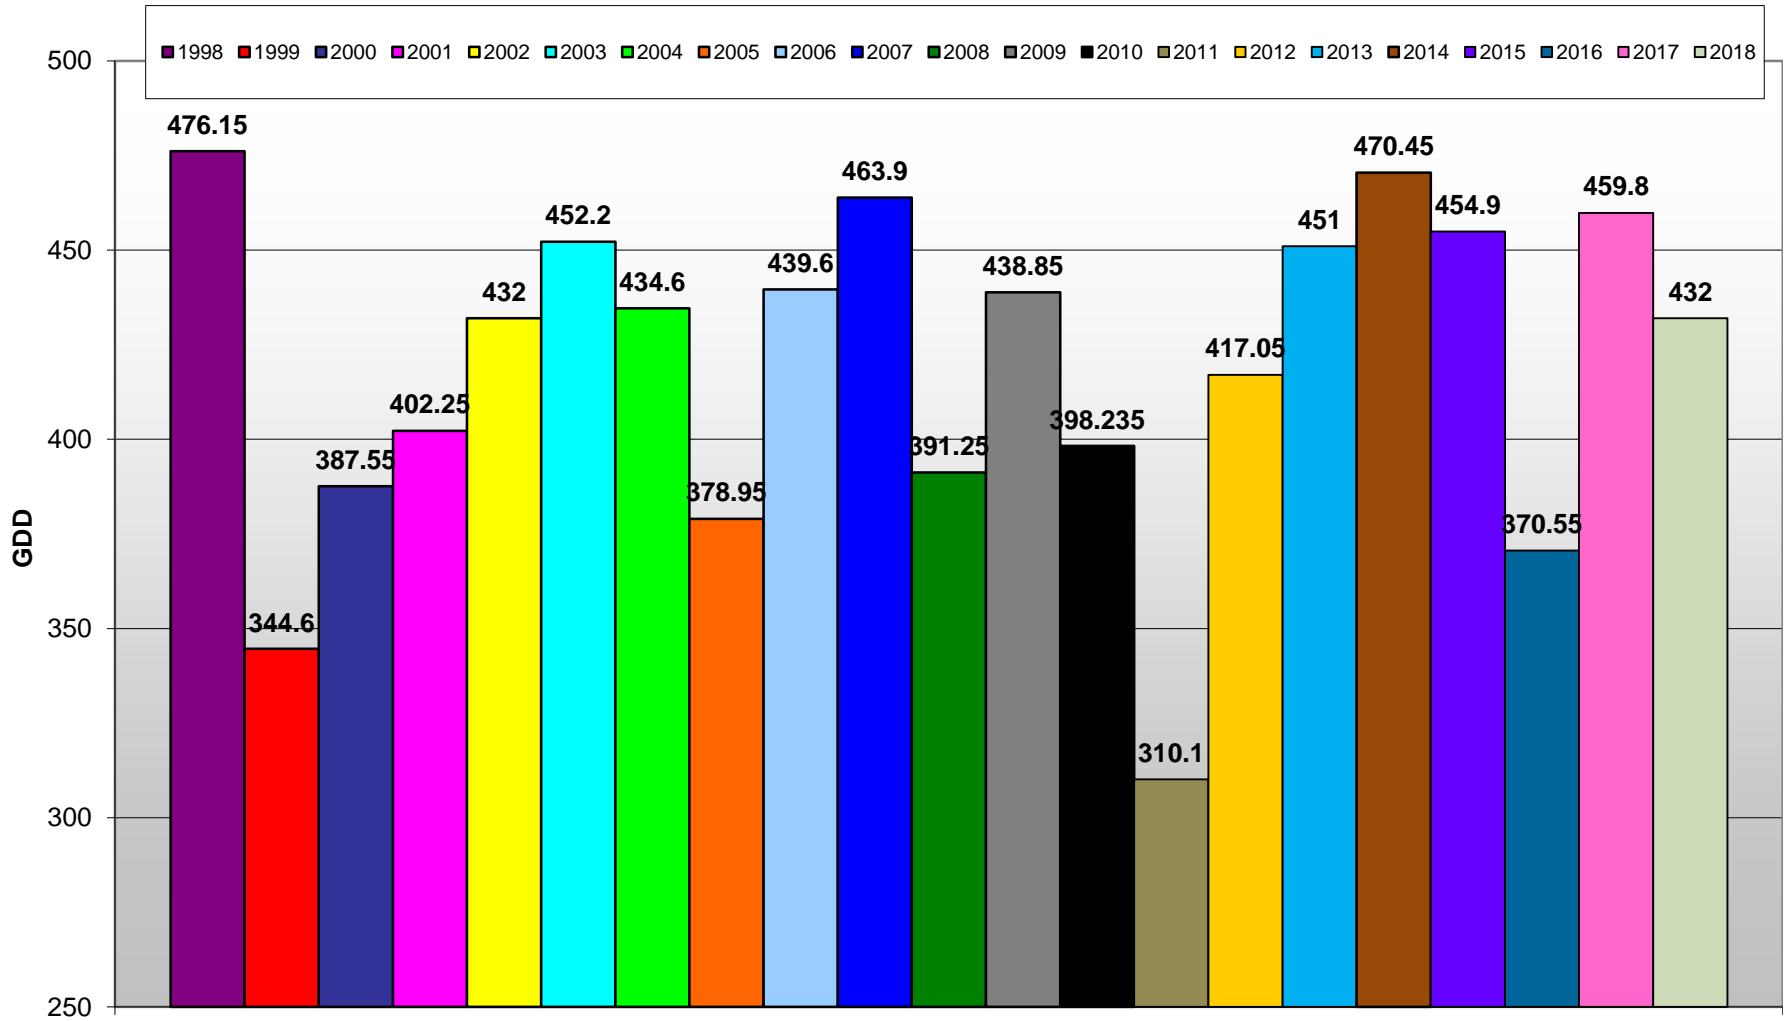

Summerland - Total Monthly Growing Degree Days [JULY] - 1998-2018

Summerland - Growing Degree Day Accumulation - 1998-2018 - April through July

Created by Brad Estergaard, 2018

Summerland - Growing Degree Day Accumulation - 1998-2018

Created by Brad Estergaard, 2018

Osoyoos - Total Monthly Growing Degree Days [JULY] - 1998-2018

July

Created by Brad Estergaard, 2018

Month

Osoyoos - Growing Degree Day Accumulation - 1998-2018 - April through July