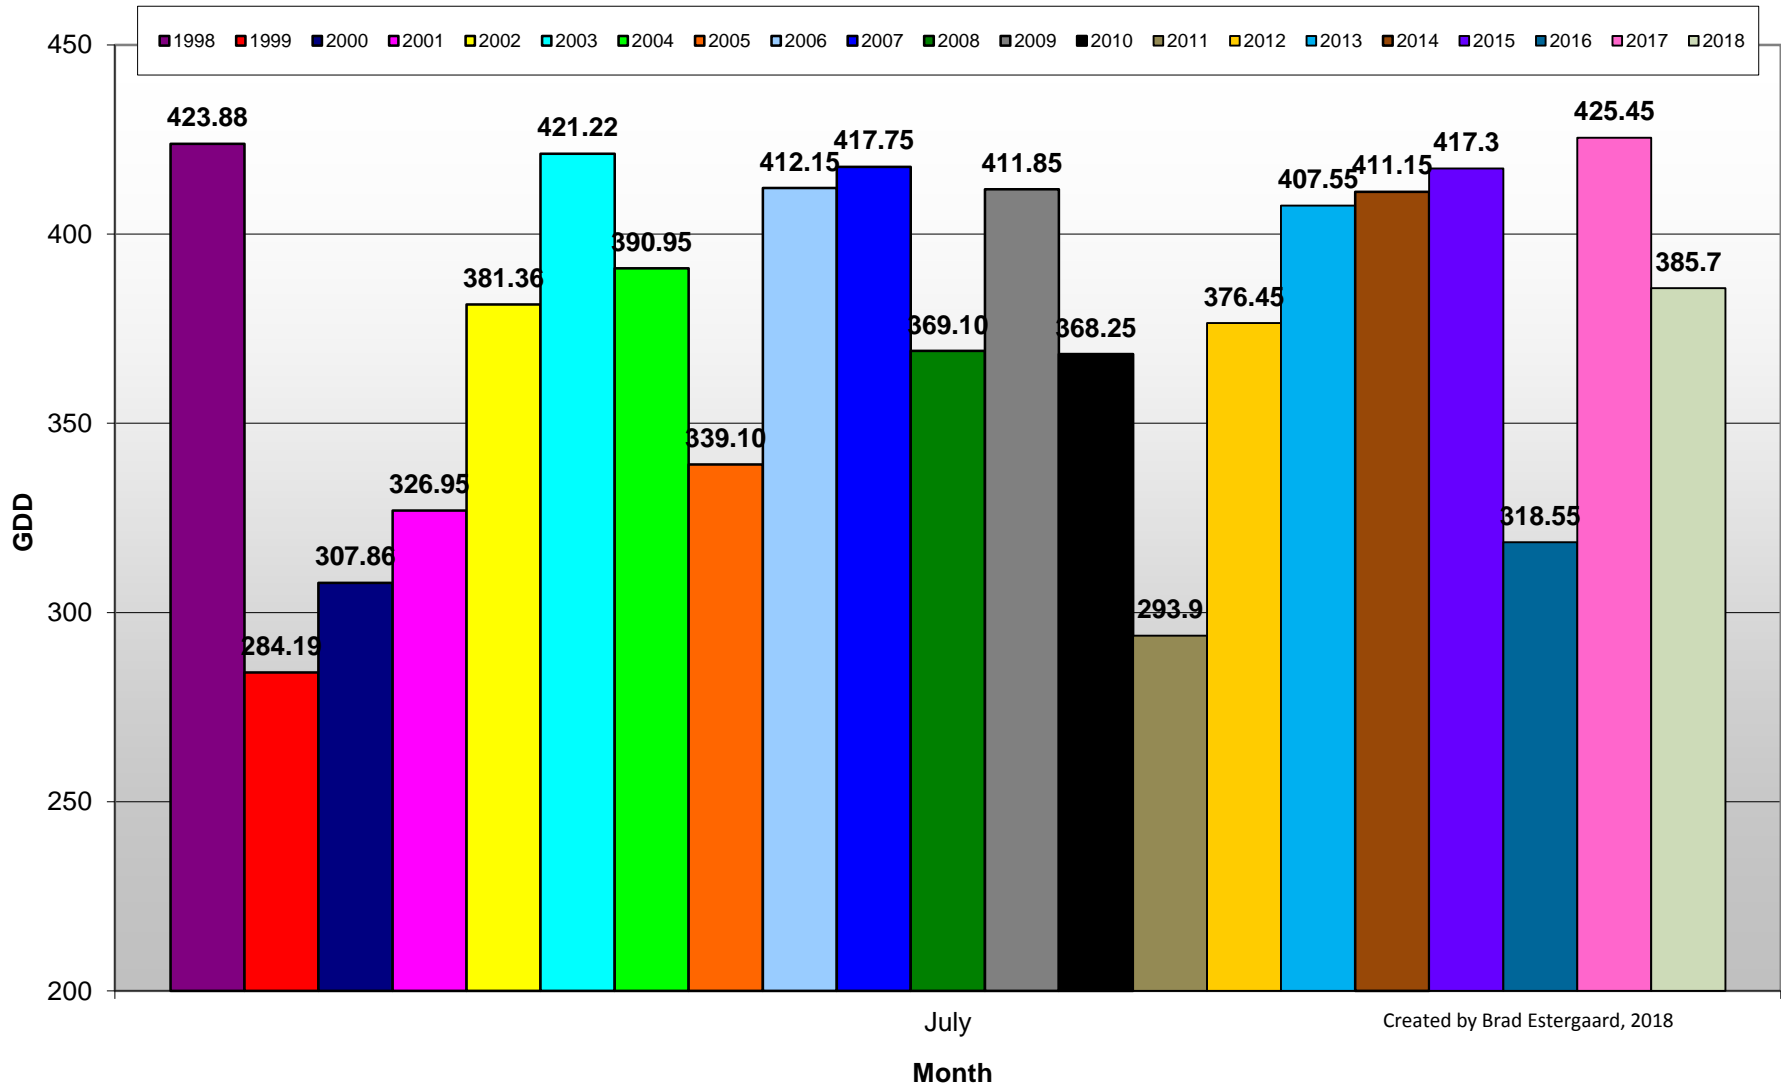

Summerland - Total Monthly Growing Degree Days [JULY] - 1998-2018

Summerland - Growing Degree Day Accumulation - 1998-2018 - April through July

Created by Brad Estergaard, 2018

Summerland - Growing Degree Day Accumulation - 1998-2018

Created by Brad Estergaard, 2018

Osoyoos - Total Monthly Growing Degree Days [JULY] - 1998-2018

July

Created by Brad Estergaard, 2018

Month

Osoyoos - Growing Degree Day Accumulation - 1998-2018 - April through July