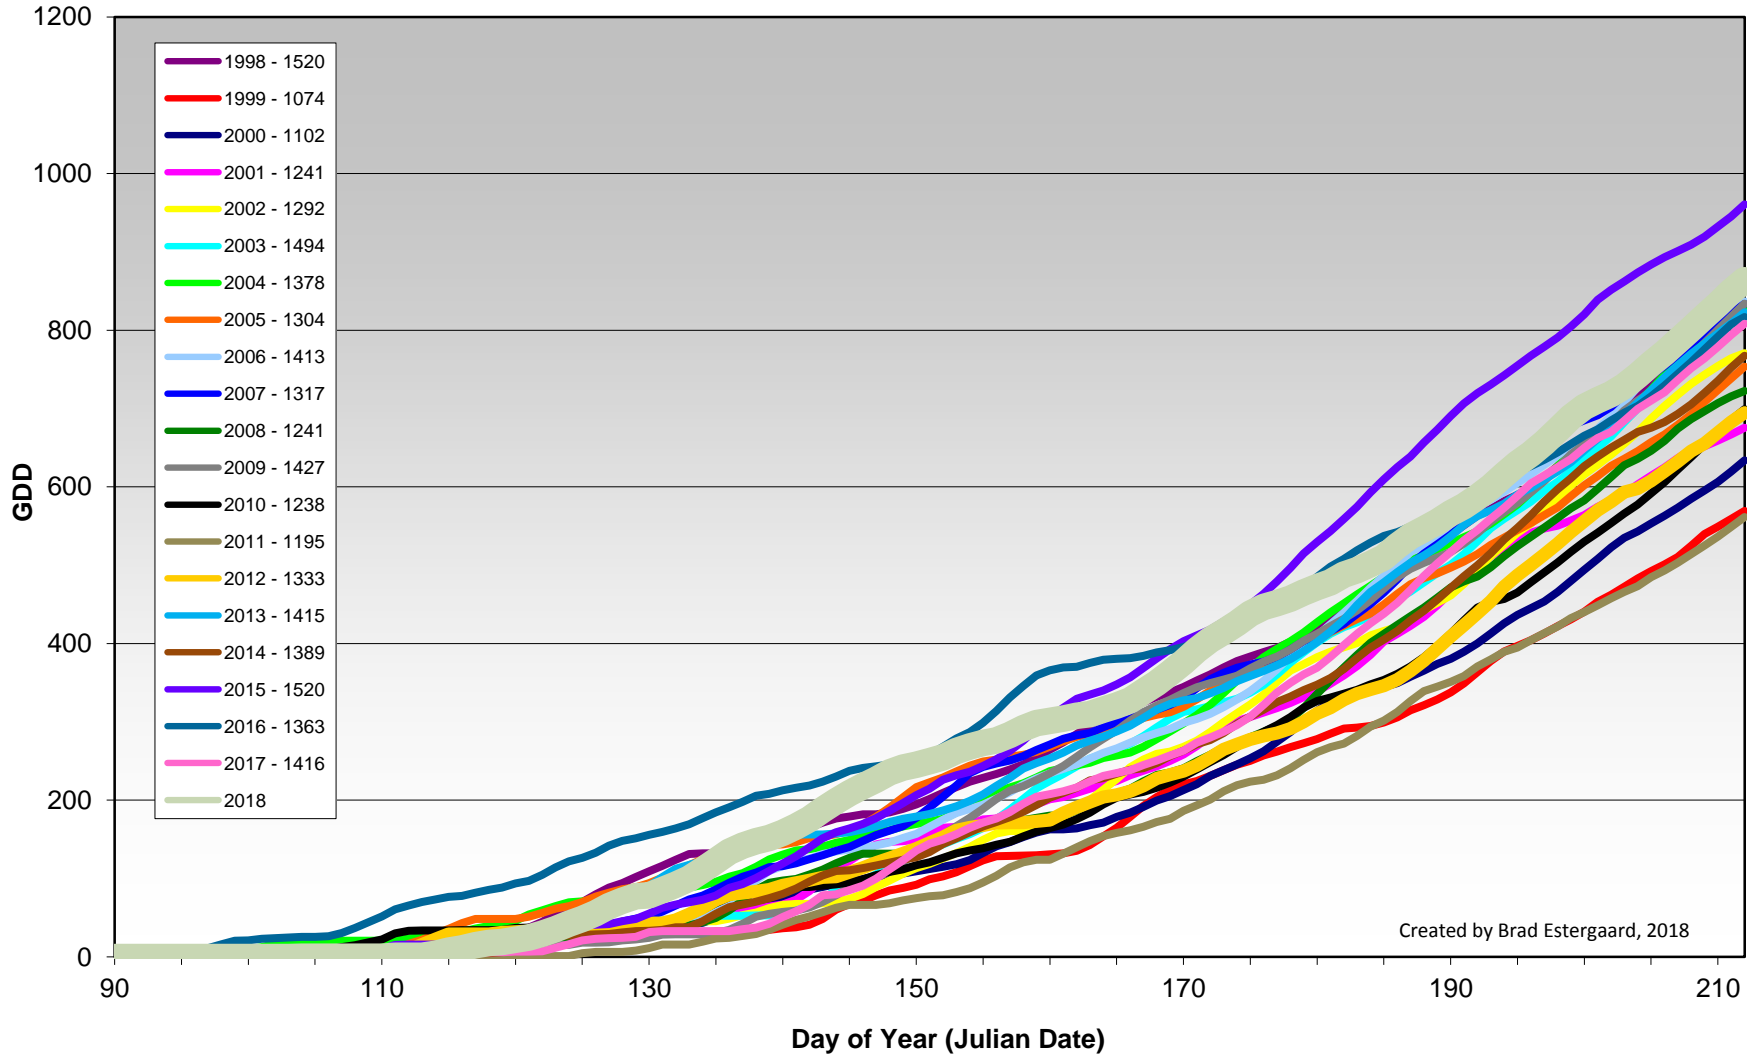

Summerland - Total Monthly Growing Degree Days [JULY] - 1998-2018

Summerland - Growing Degree Day Accumulation - 1998-2018 - April through July

Created by Brad Estergaard, 2018

Summerland - Growing Degree Day Accumulation - 1998-2018

Created by Brad Estergaard, 2018

Osoyoos - Total Monthly Growing Degree Days [JULY] - 1998-2018

July

Created by Brad Estergaard, 2018

Month

Osoyoos - Growing Degree Day Accumulation - 1998-2018 - April through July