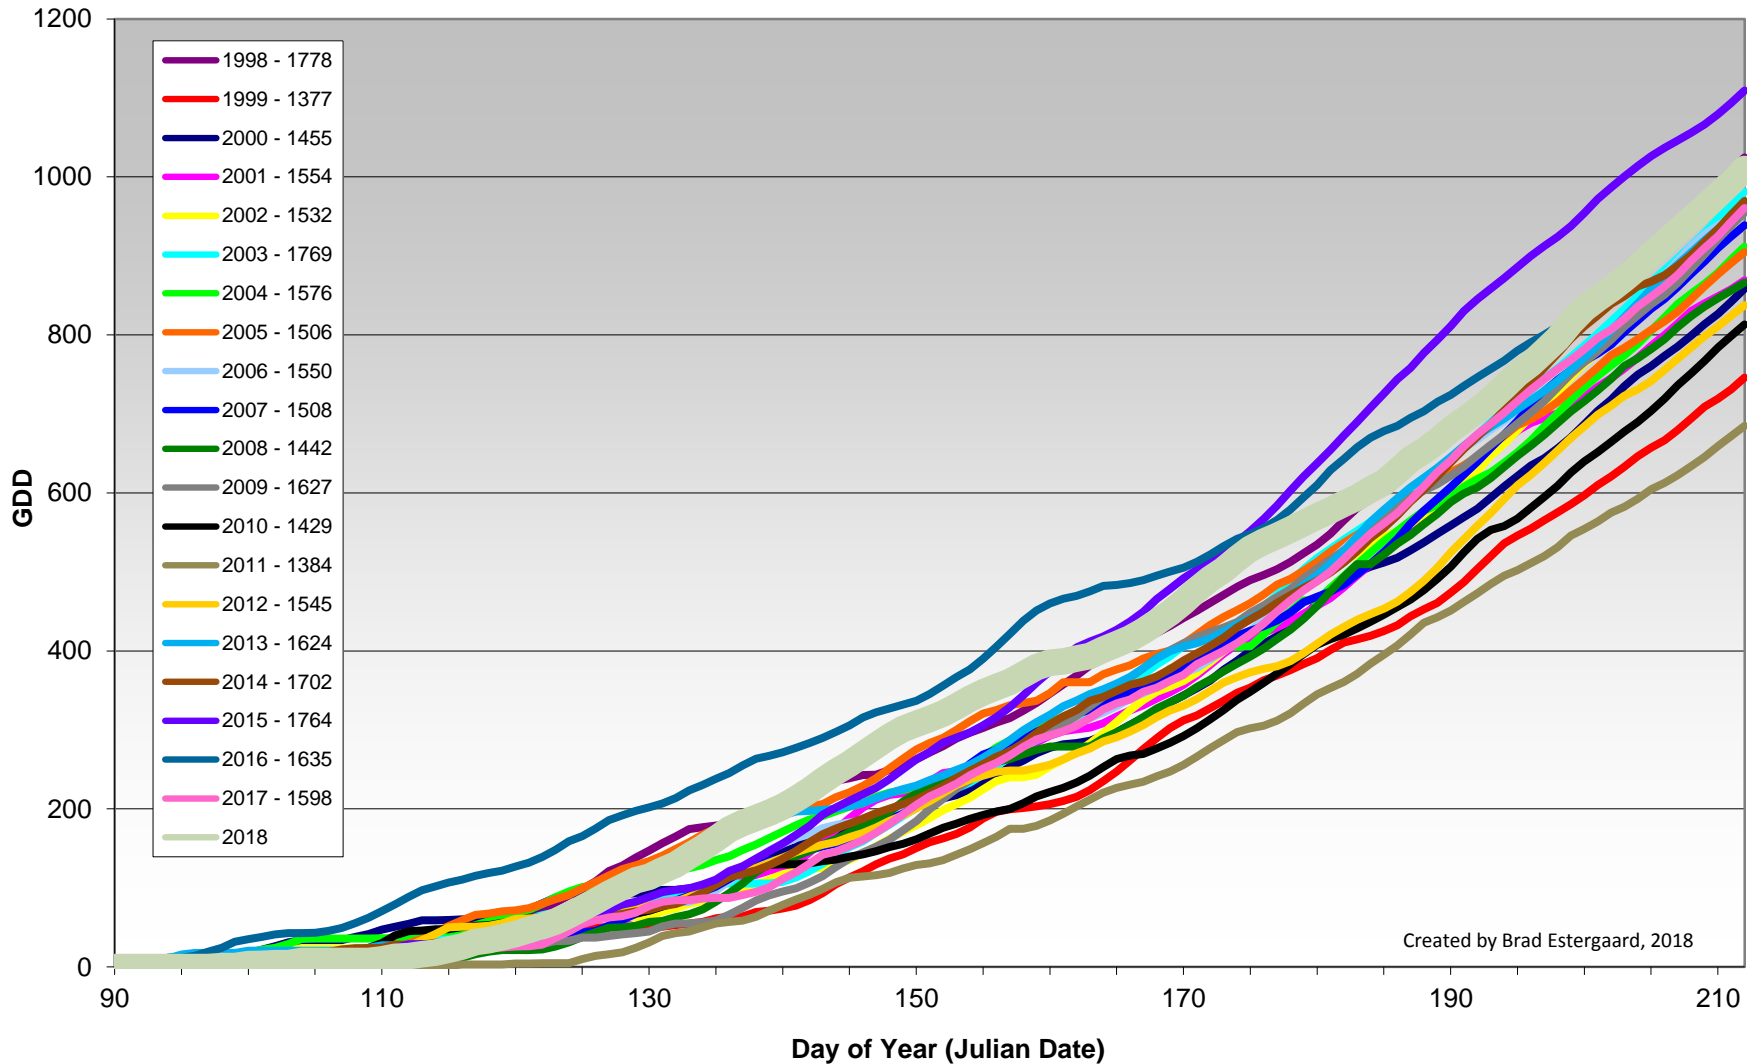

Summerland - Total Monthly Growing Degree Days [JULY] - 1998-2018

Summerland - Growing Degree Day Accumulation - 1998-2018 - April through July

Created by Brad Estergaard, 2018

Summerland - Growing Degree Day Accumulation - 1998-2018

Created by Brad Estergaard, 2018

Osoyoos - Total Monthly Growing Degree Days [JULY] - 1998-2018

July

Created by Brad Estergaard, 2018

Month

Osoyoos - Growing Degree Day Accumulation - 1998-2018 - April through July