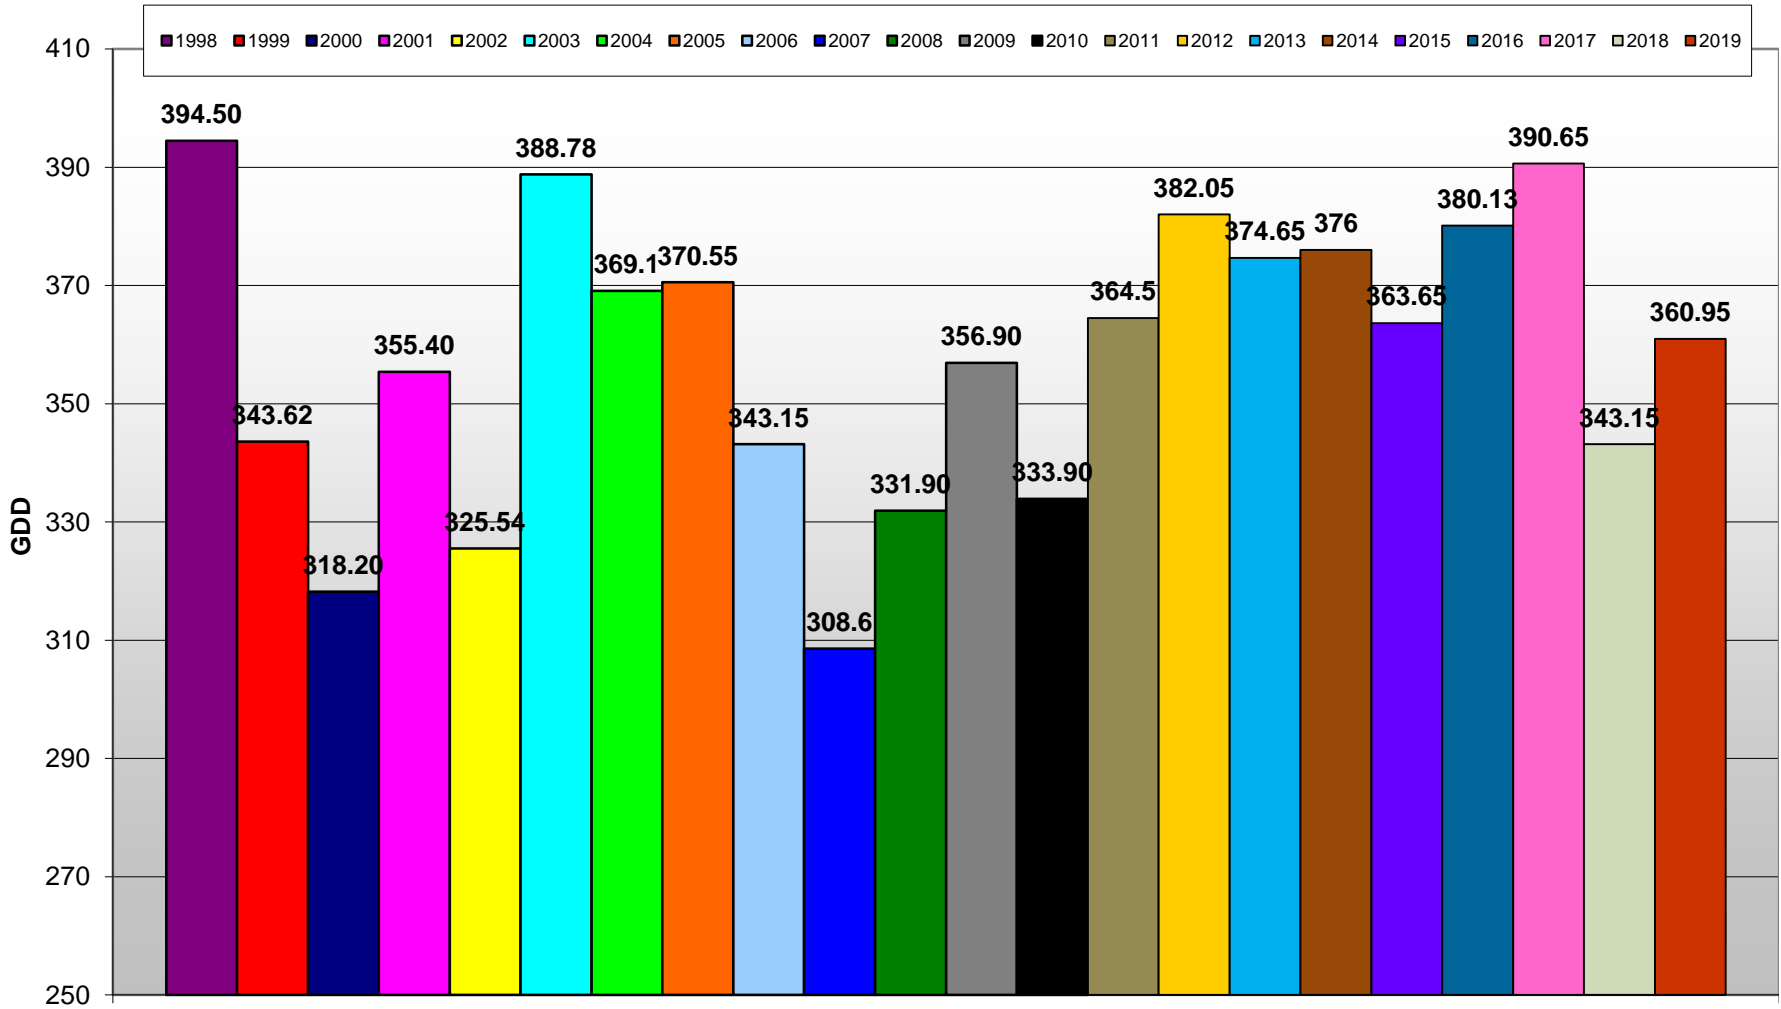

## Summerland - Total Monthly Growing Degree Days [AUGUST] - 1998-2019

August

Month

Created by Brad Estergaard, 2019

## Summerland - Growing Degree Day Accumulation - 1998-2019 - April through August

## Summerland - Growing Degree Day Accumulation - 1998-2019