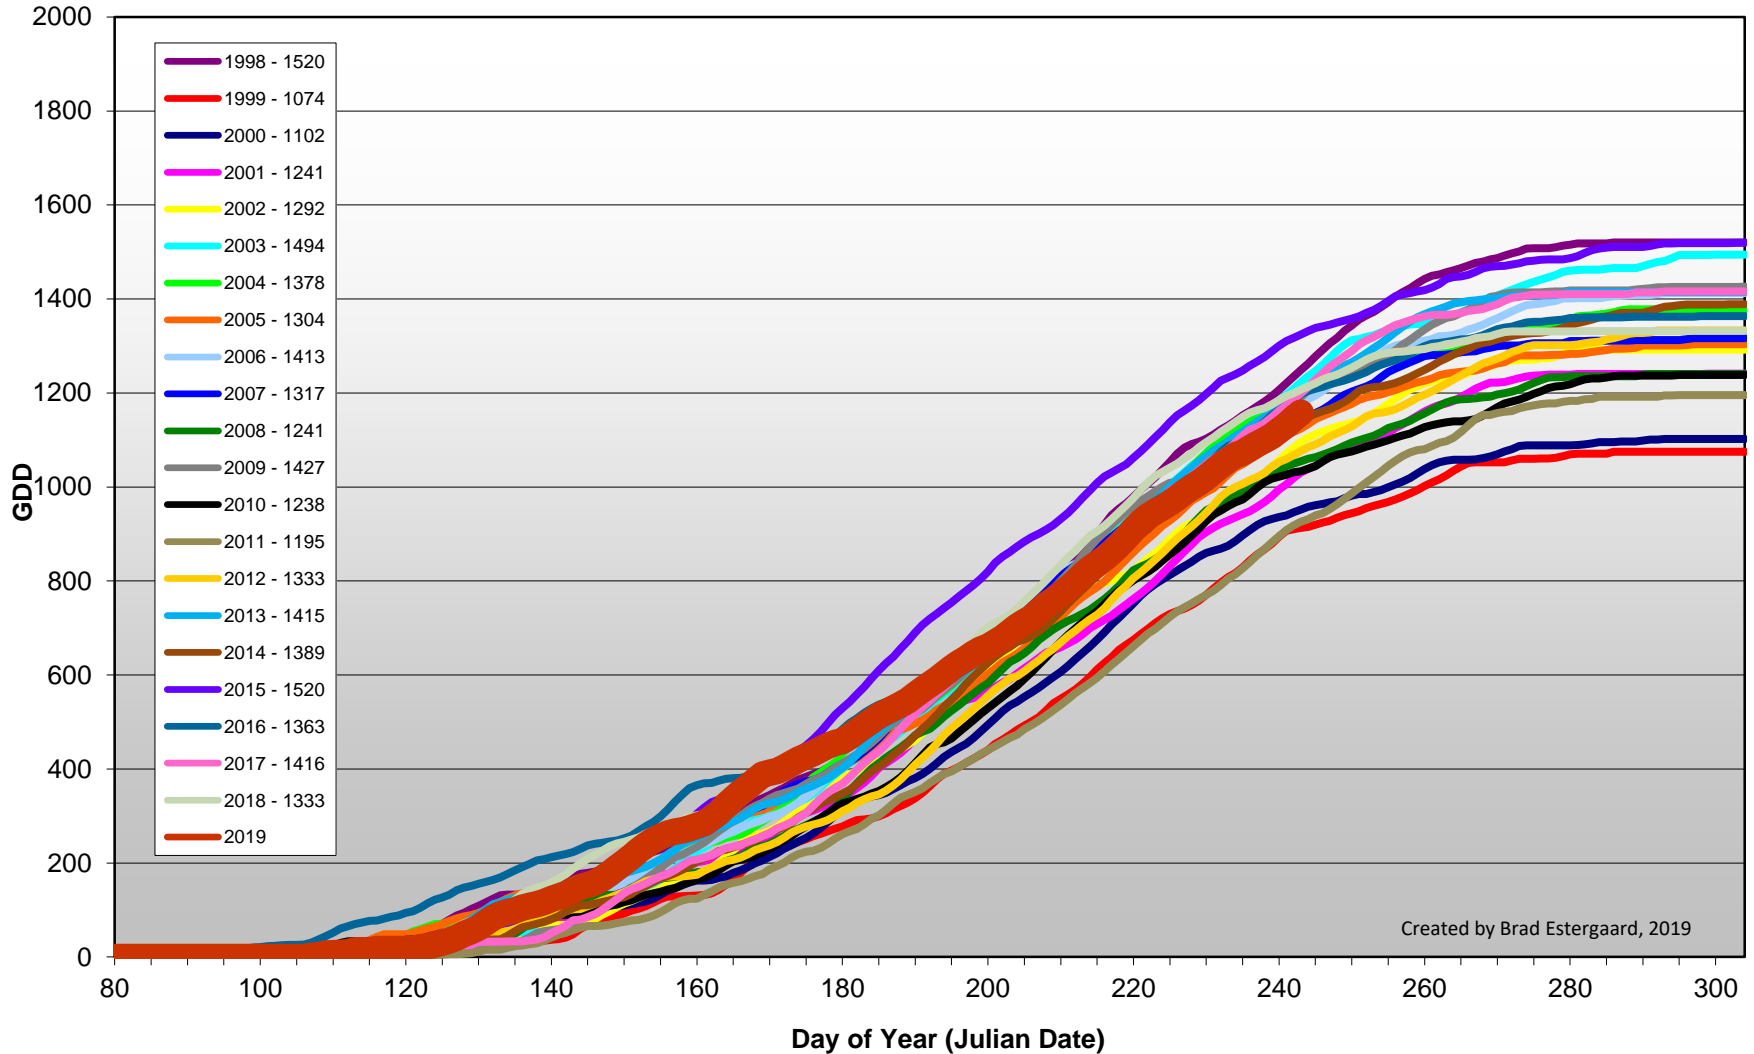

## Summerland - Total Monthly Growing Degree Days [AUGUST] - 1998-2019

August

Month

Created by Brad Estergaard, 2019

## Summerland - Growing Degree Day Accumulation - 1998-2019 - April through August

## Summerland - Growing Degree Day Accumulation - 1998-2019