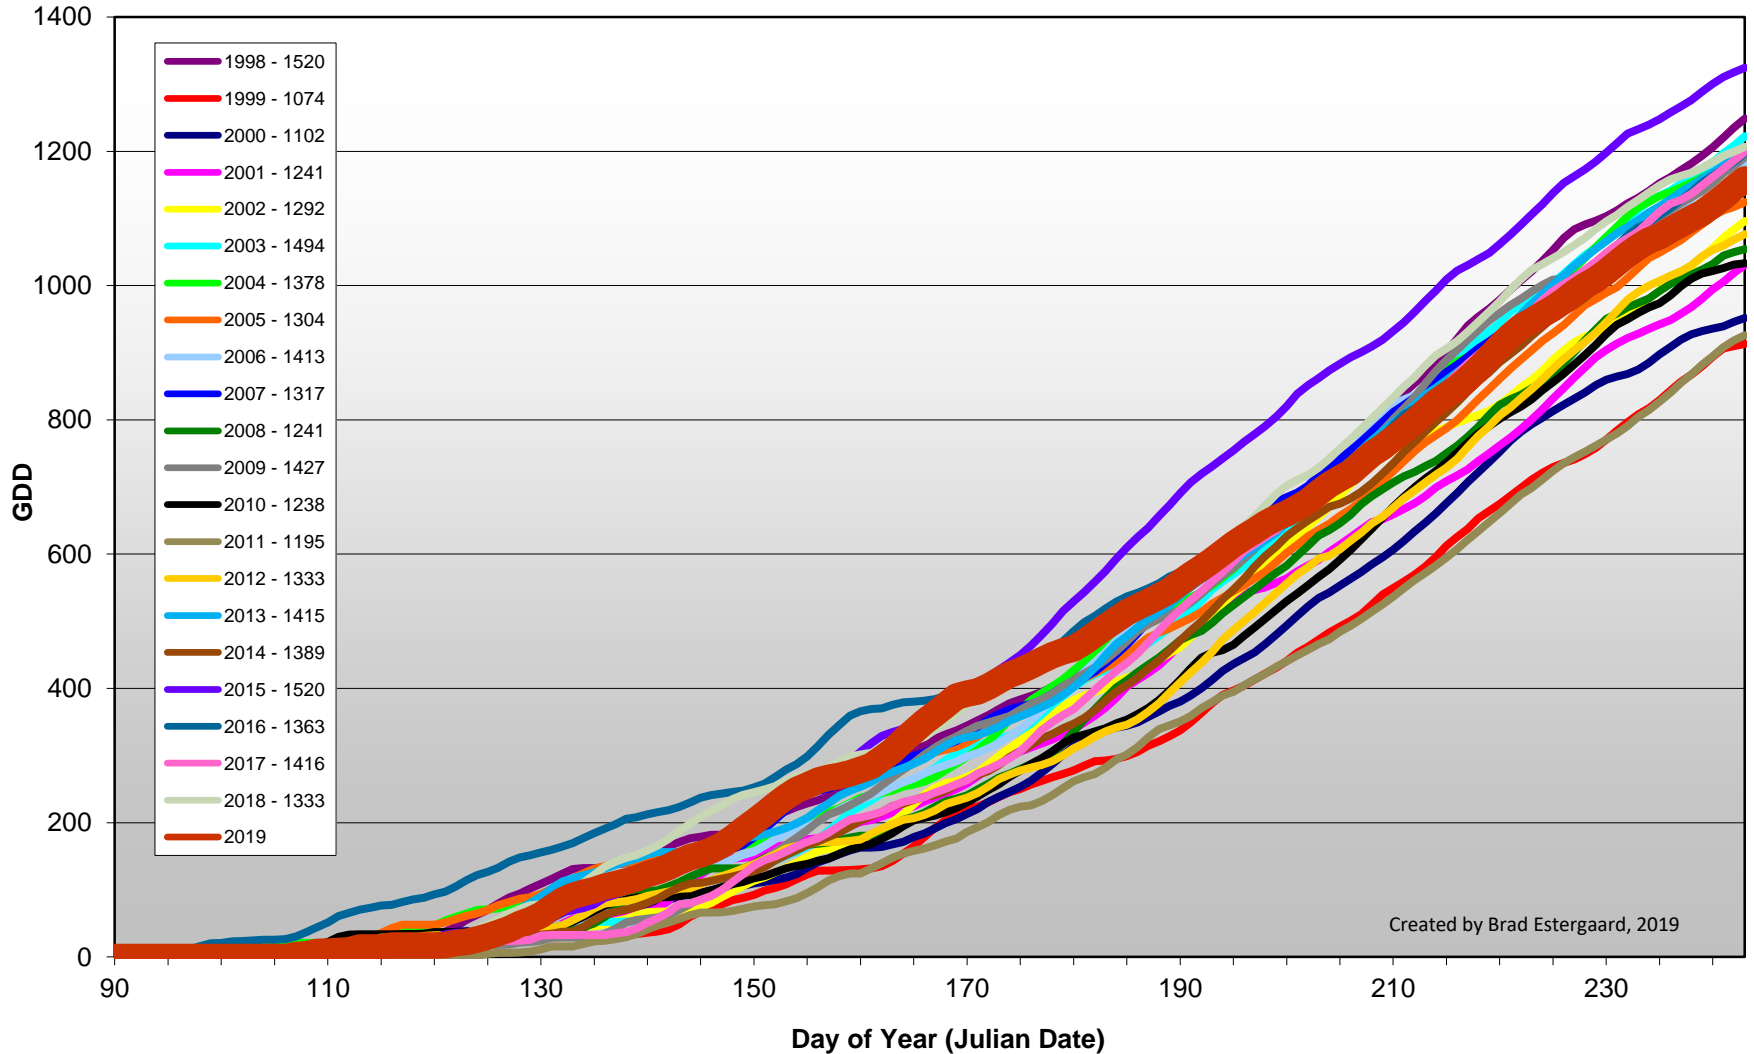

## Summerland - Total Monthly Growing Degree Days [AUGUST] - 1998-2019

August

Month

Created by Brad Estergaard, 2019

## Summerland - Growing Degree Day Accumulation - 1998-2019 - April through August

## Summerland - Growing Degree Day Accumulation - 1998-2019