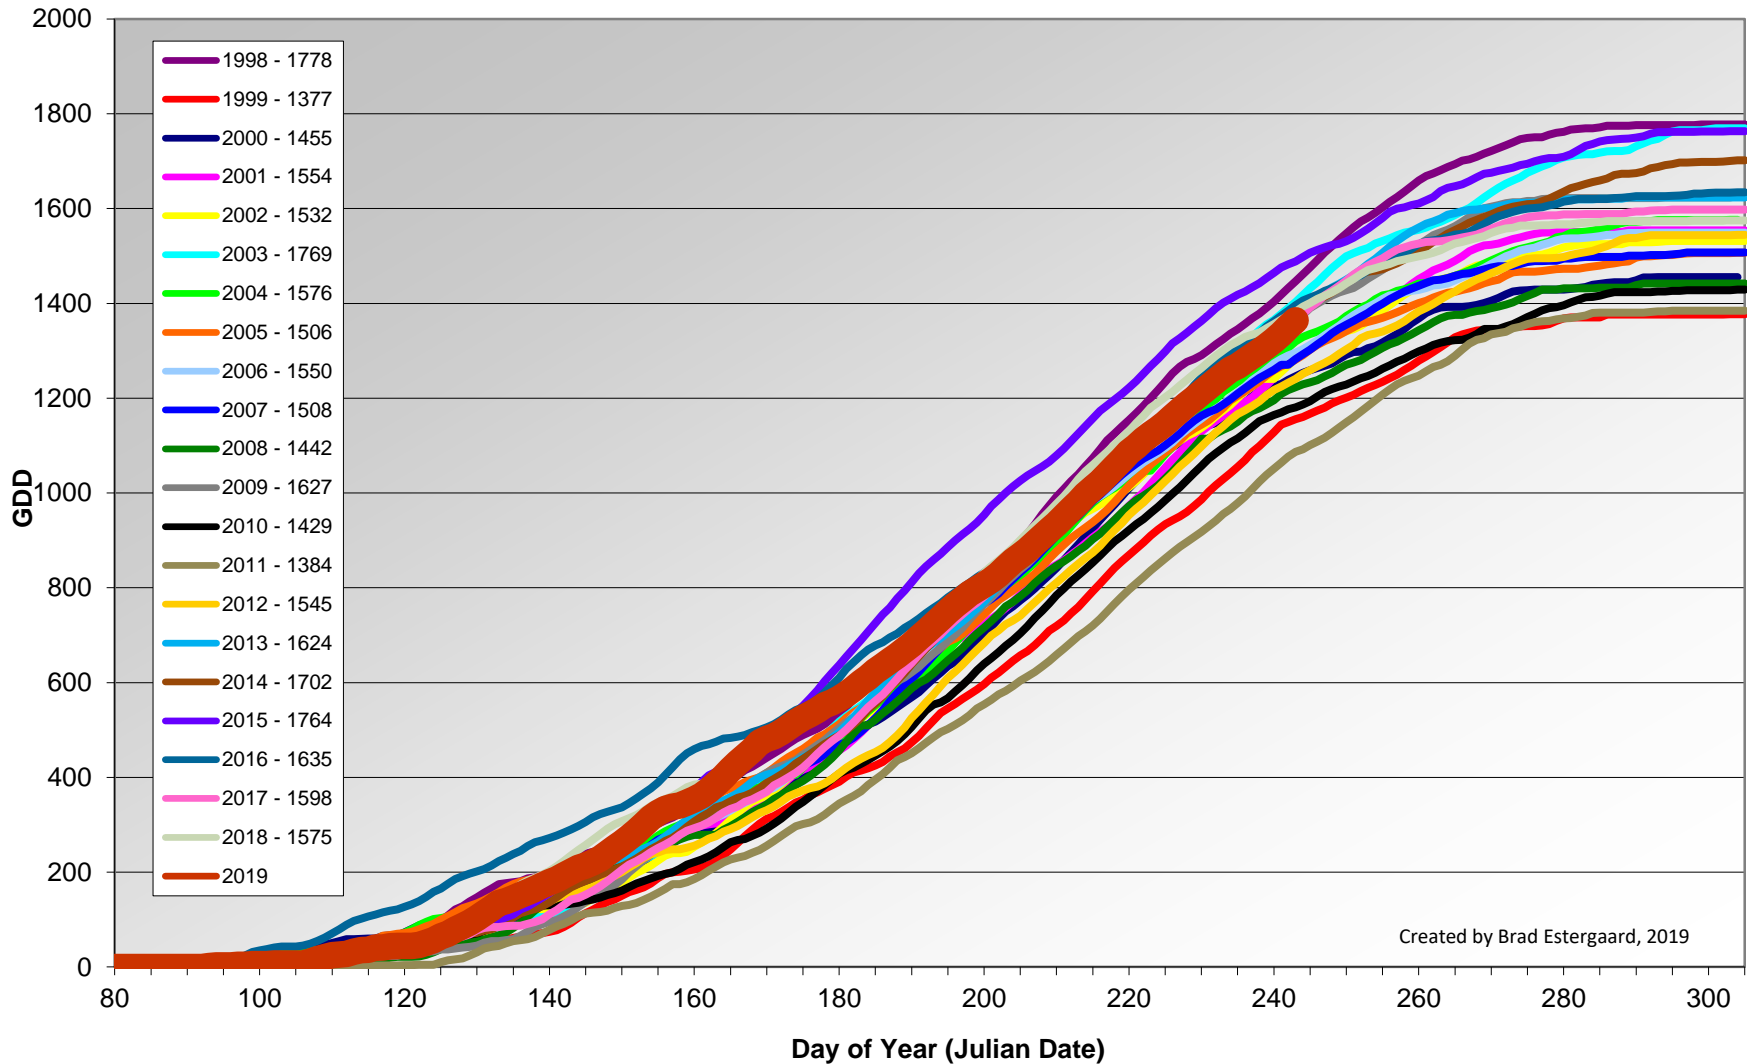

Osoyoos - Growing Degree Day Accumulation - 1998-2019

Created by Brad Estergaard, 2019