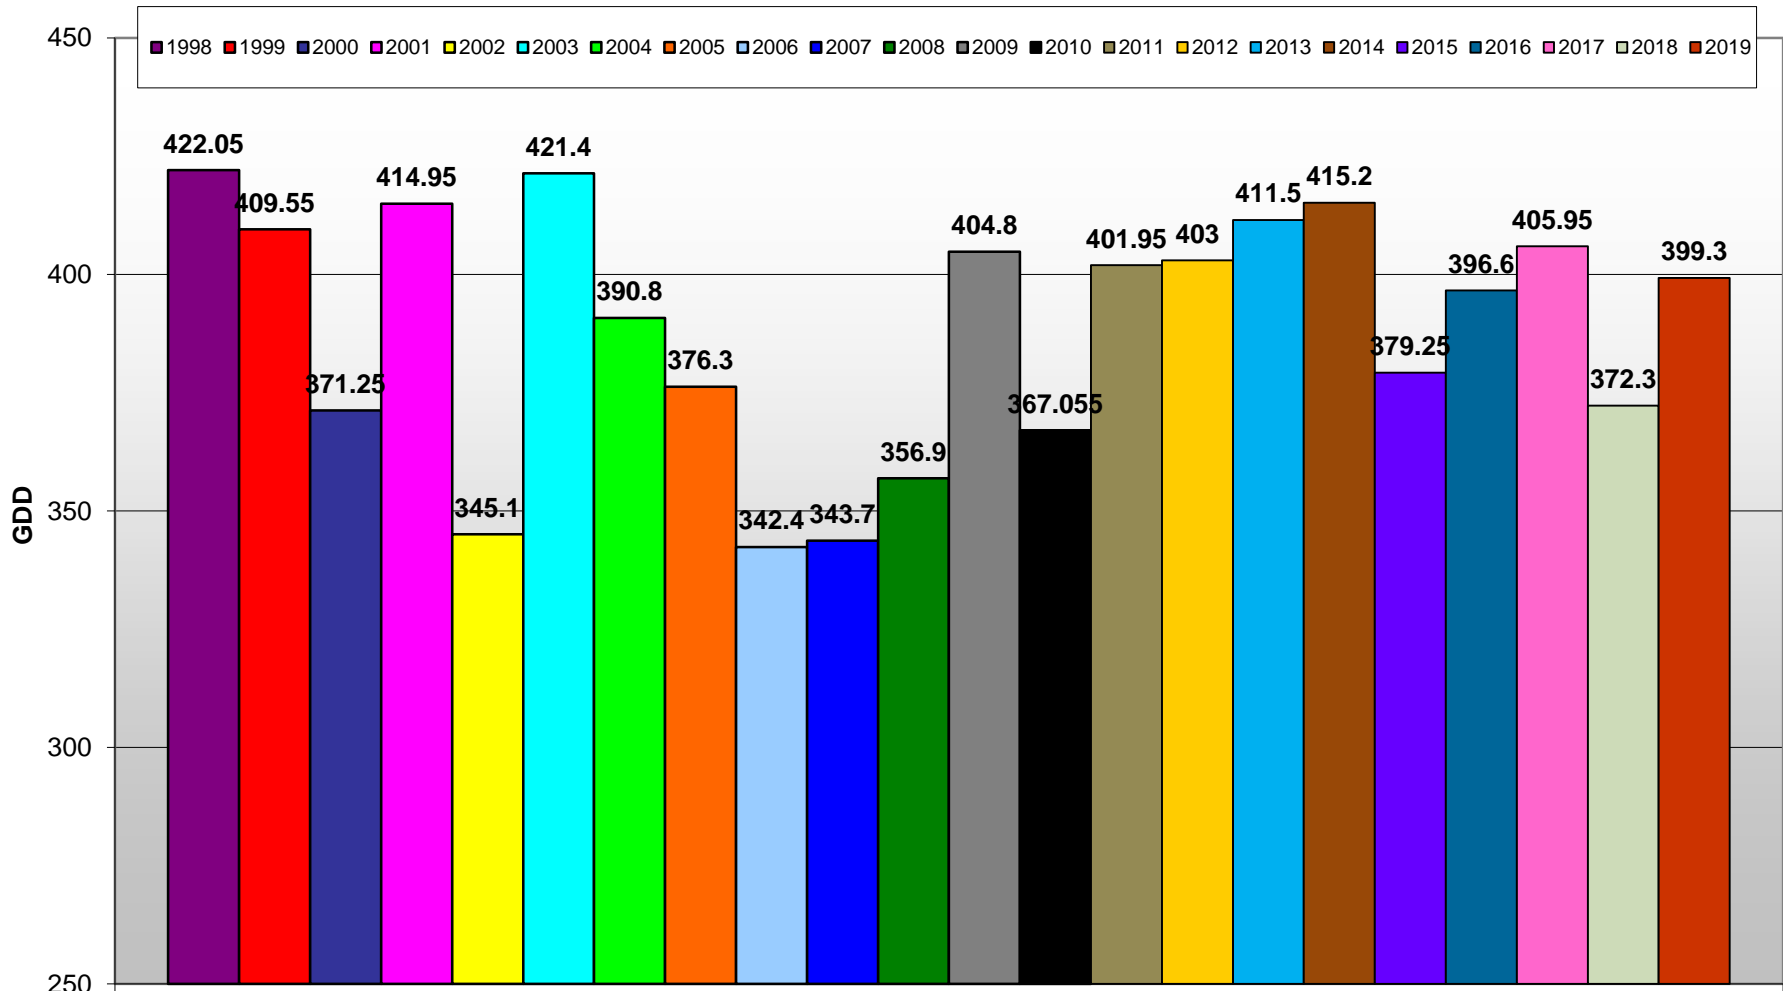

Osoyoos - Total Monthly Growing Degree Days [AUGUST] - 1998-2019

August

Created by Brad Estergaard, 2019

Month