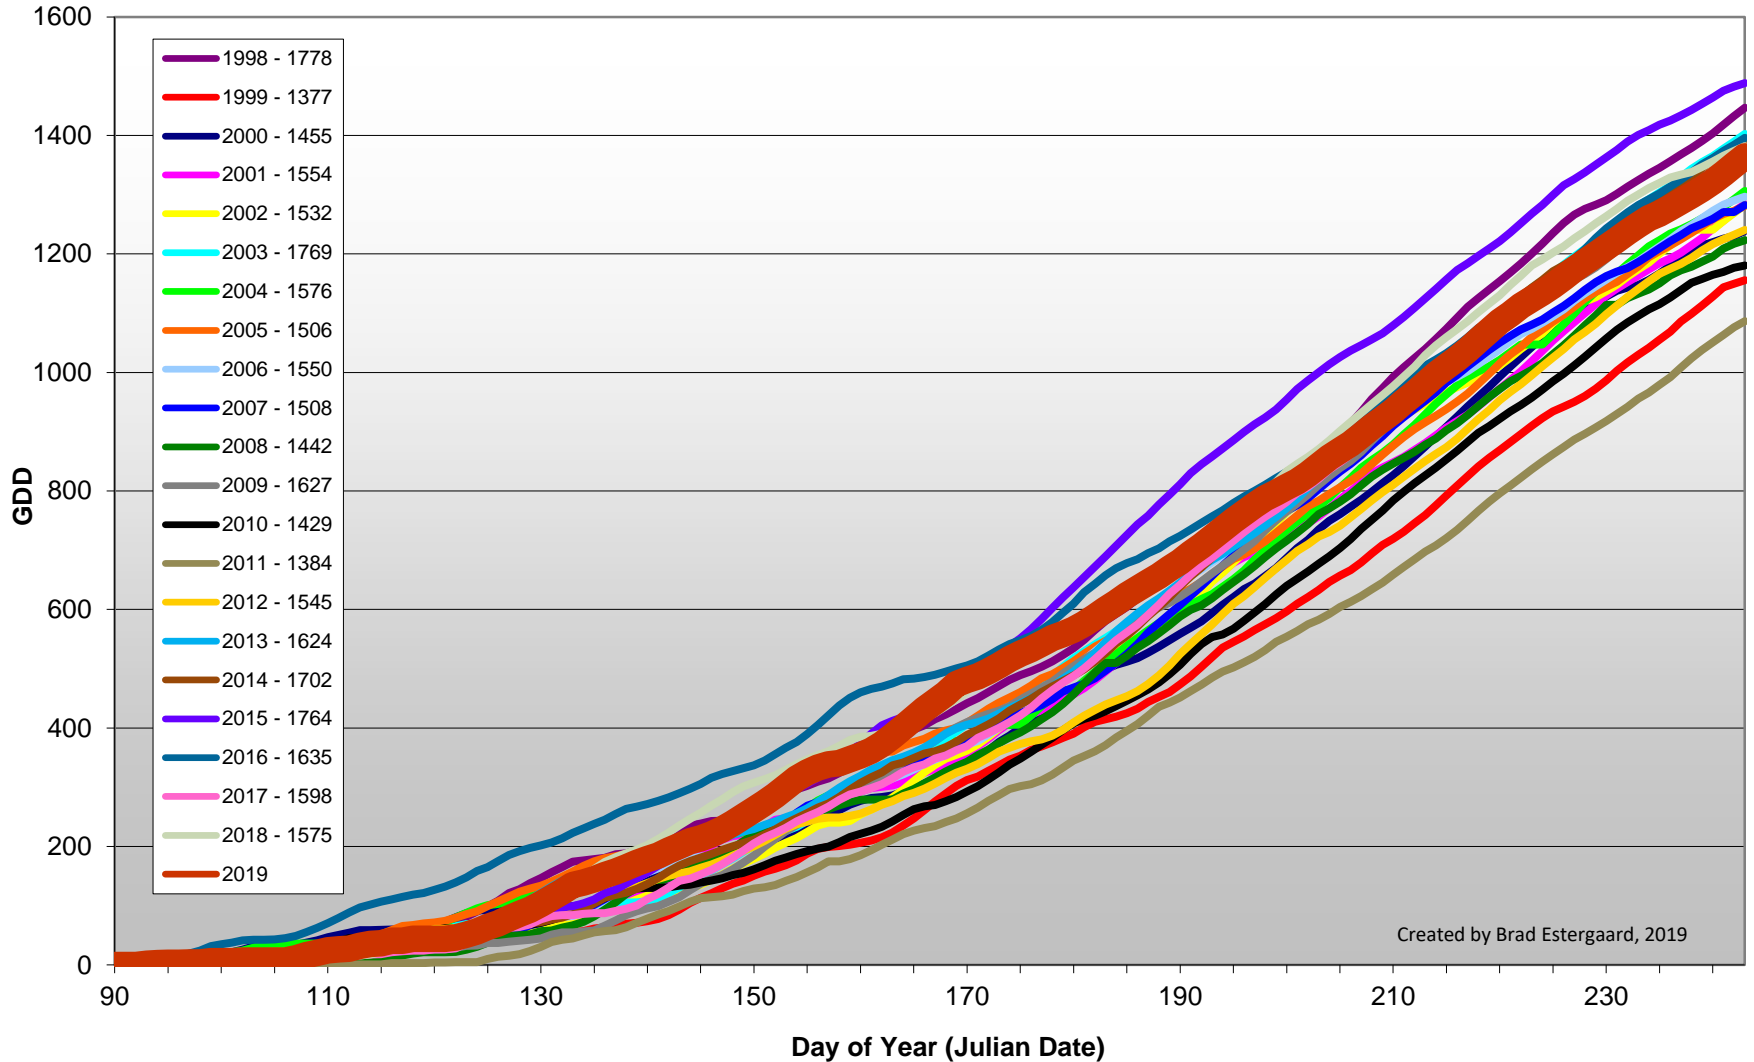

## Summerland - Growing Degree Day Accumulation - 1998-2019 - April through August

## Summerland - Growing Degree Day Accumulation - 1998-2019

# Osoyoos - Total Monthly Growing Degree Days [AUGUST] - 1998-2019

August

Created by Brad Estergaard, 2019

Month

## Osoyoos - Growing Degree Day Accumulation - 1998-2019 - April through August

Created by Brad Estergaard, 2019