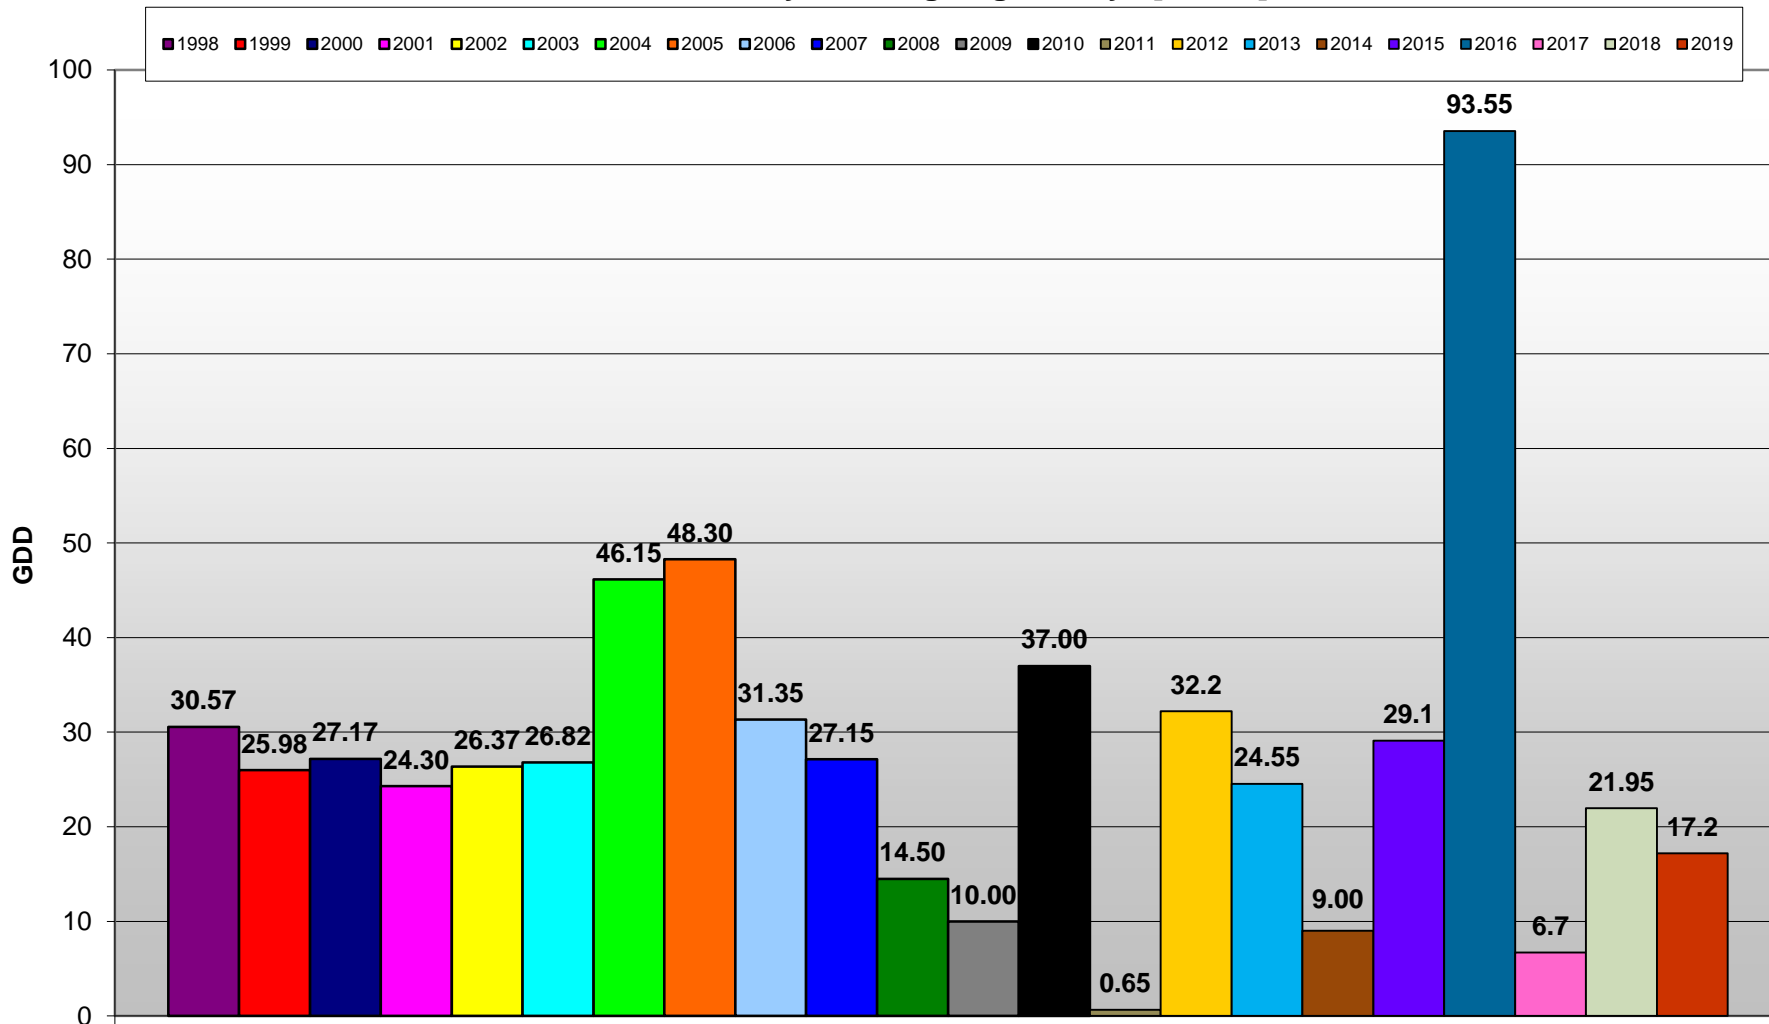

## Summerland - Total Monthly Growing Degree Days [APRIL] - 1998-2019

April

Created by Brad Estergaard, 2019

Month

## Osoyoos - Total Monthly Growing Degree Days [APRIL] - 1998-2019

April

Created by Brad Estergaard, 2019

Month