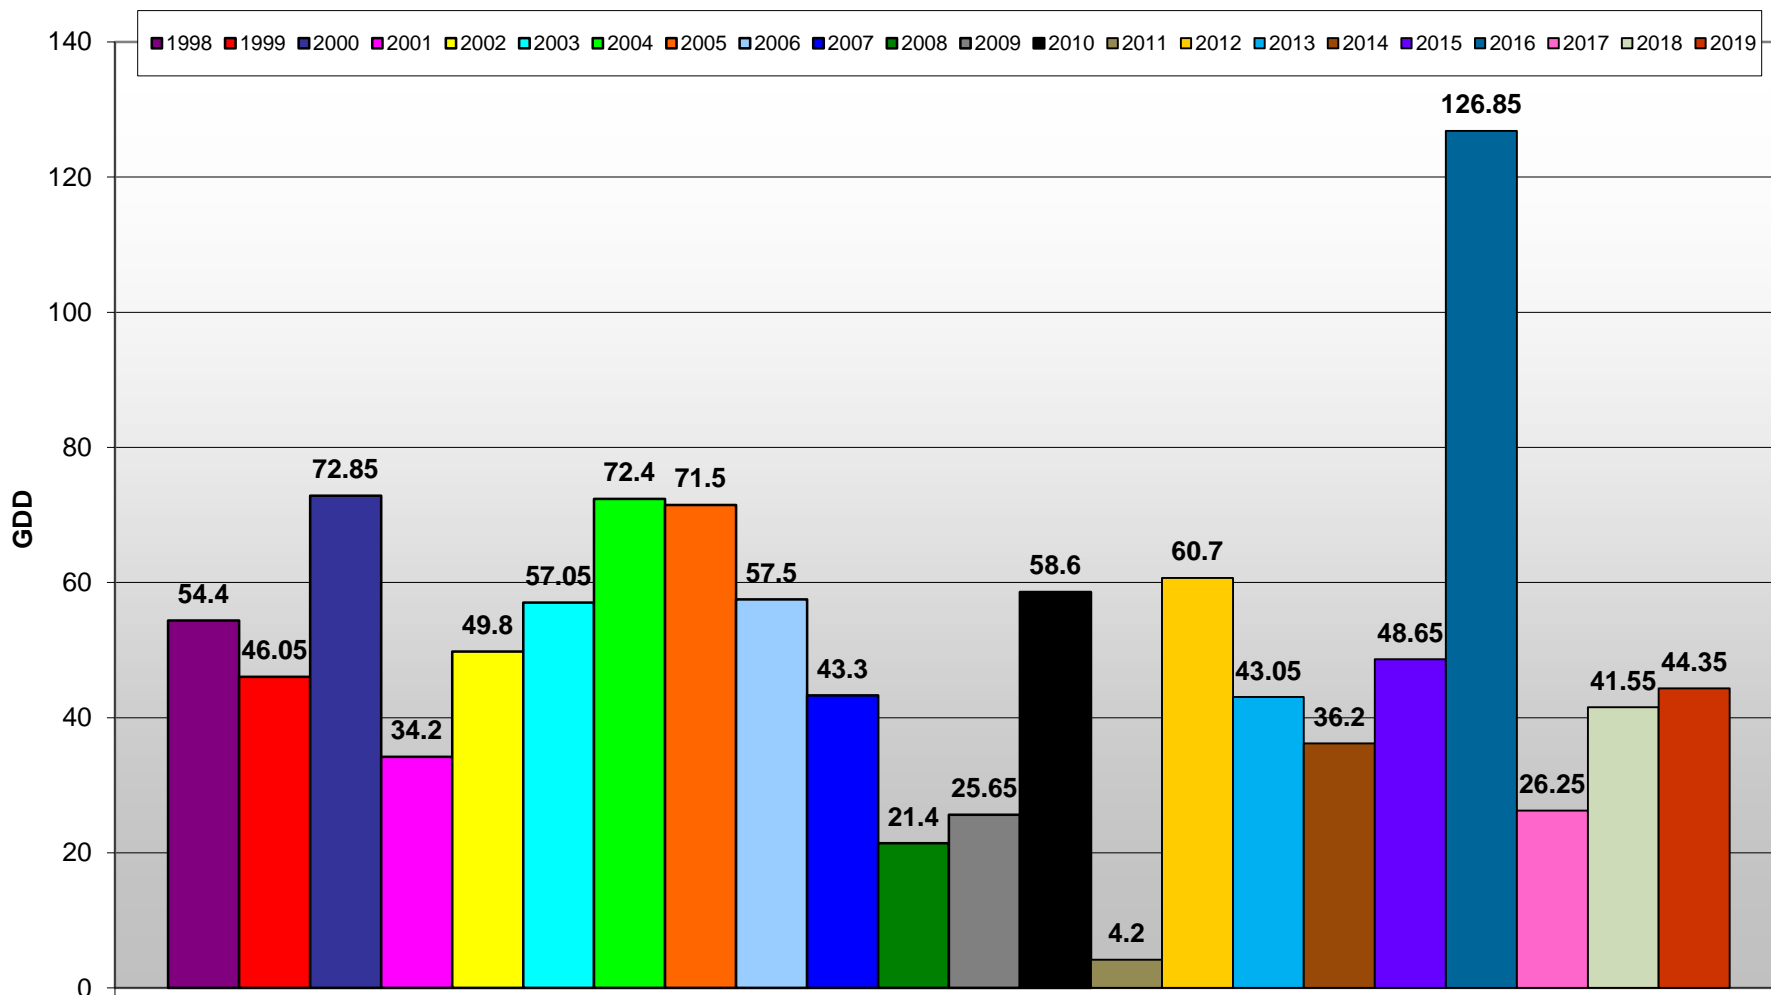

## Summerland - Total Monthly Growing Degree Days [APRIL] - 1998-2019

April

Created by Brad Estergaard, 2019

Month

## Osoyoos - Total Monthly Growing Degree Days [APRIL] - 1998-2019

April

Created by Brad Estergaard, 2019

Month