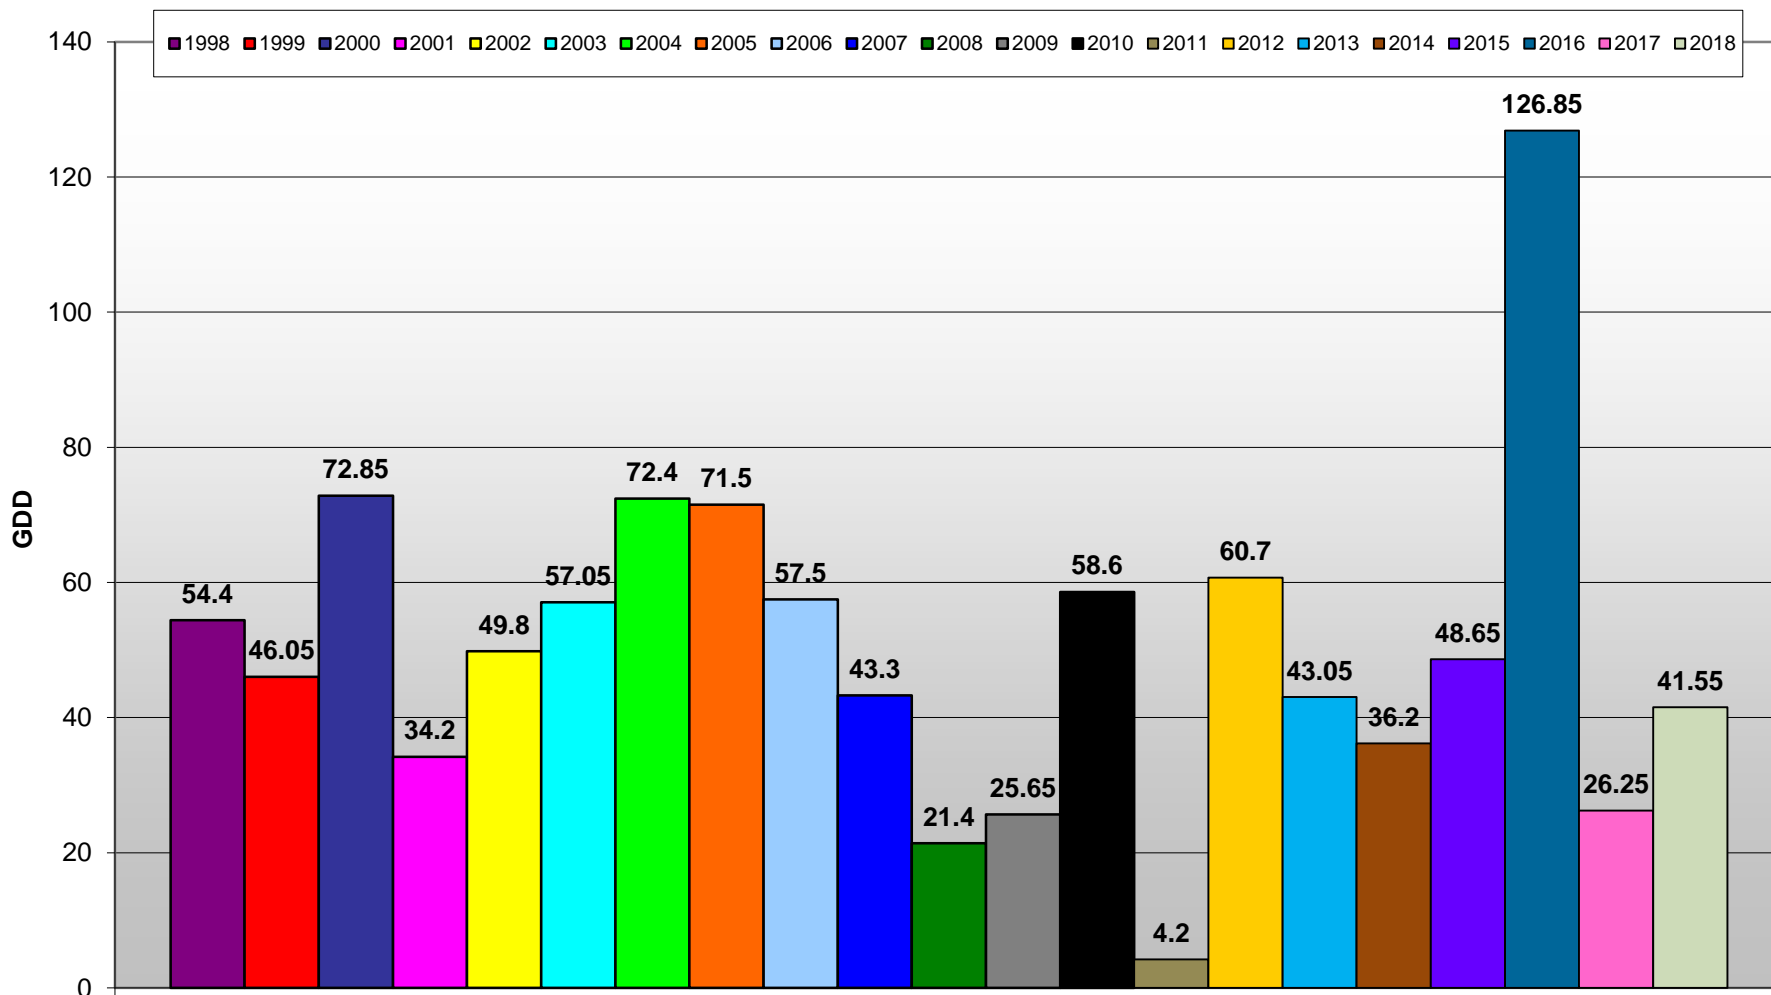

Summerland - Total Monthly Growing Degree Days [APRIL] - 1998-2018

April

Created by Brad Estergaard, 2018

Month

Osoyoos - Total Monthly Growing Degree Days [APRIL] - 1998-2018

April

Created by Brad Estergaard, 2018

Month