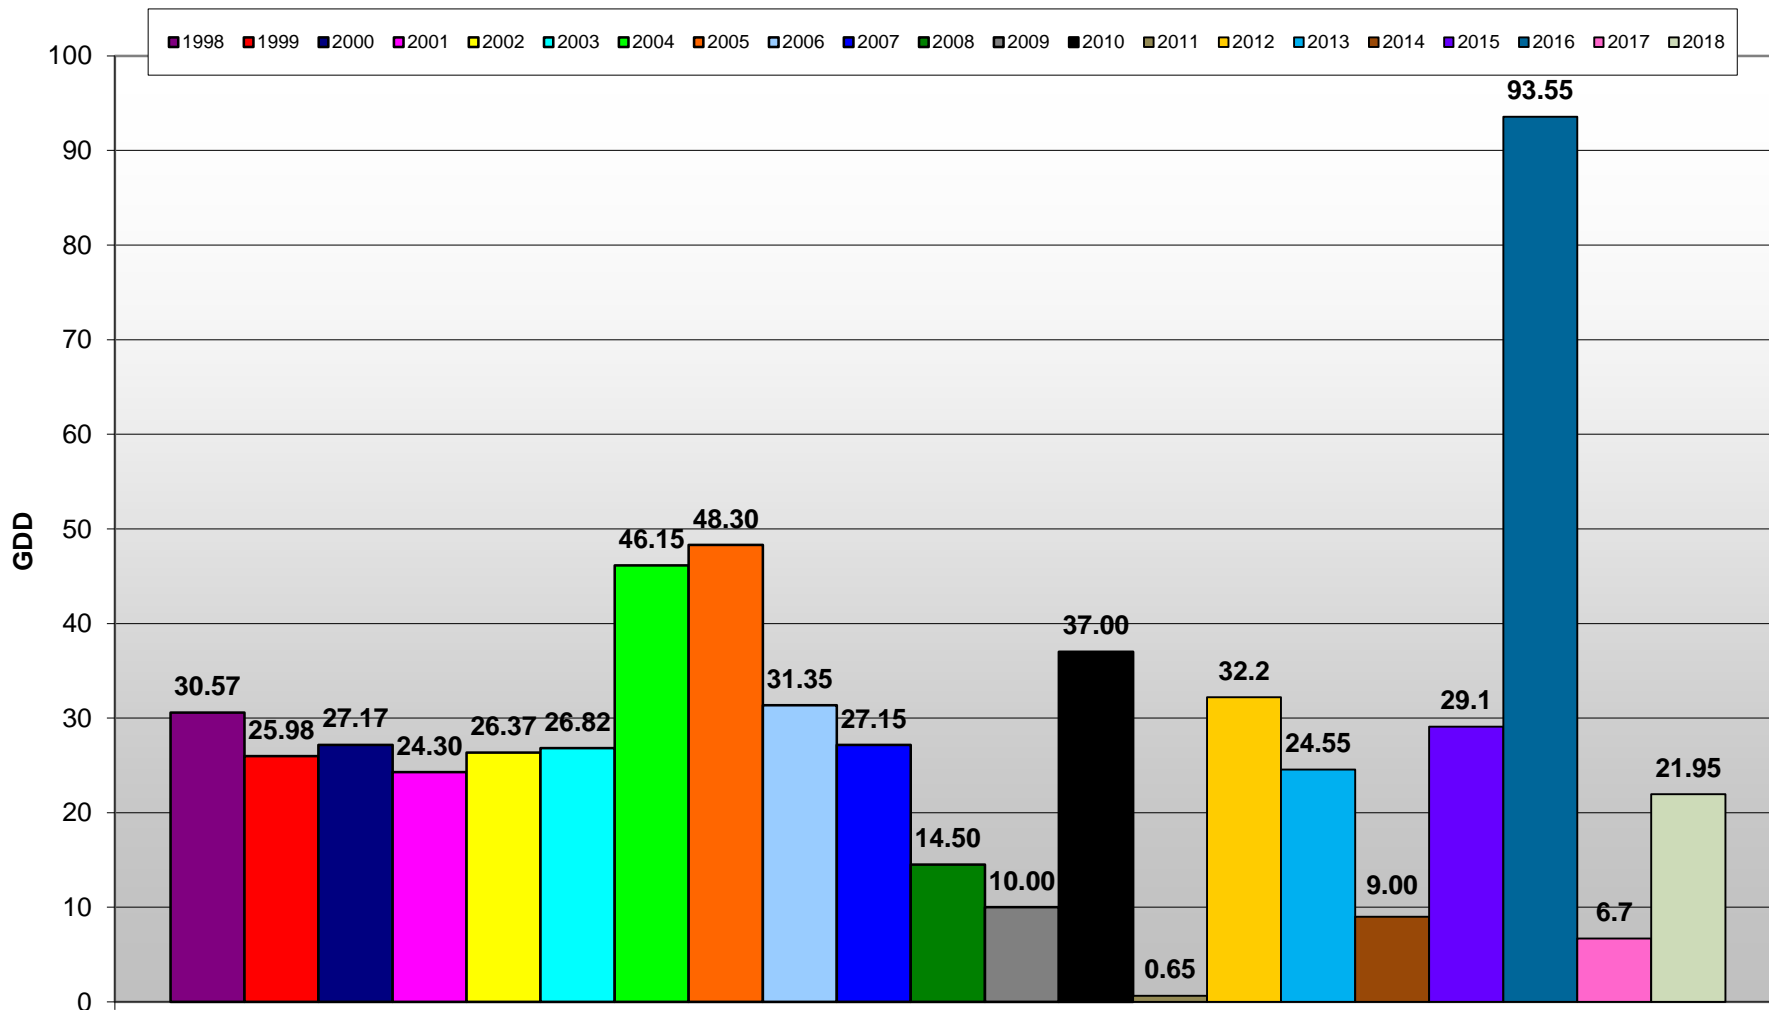

Summerland - Total Monthly Growing Degree Days [APRIL] - 1998-2018

April

Created by Brad Estergaard, 2018

Month

Osoyoos - Total Monthly Growing Degree Days [APRIL] - 1998-2018

April

Created by Brad Estergaard, 2018

Month