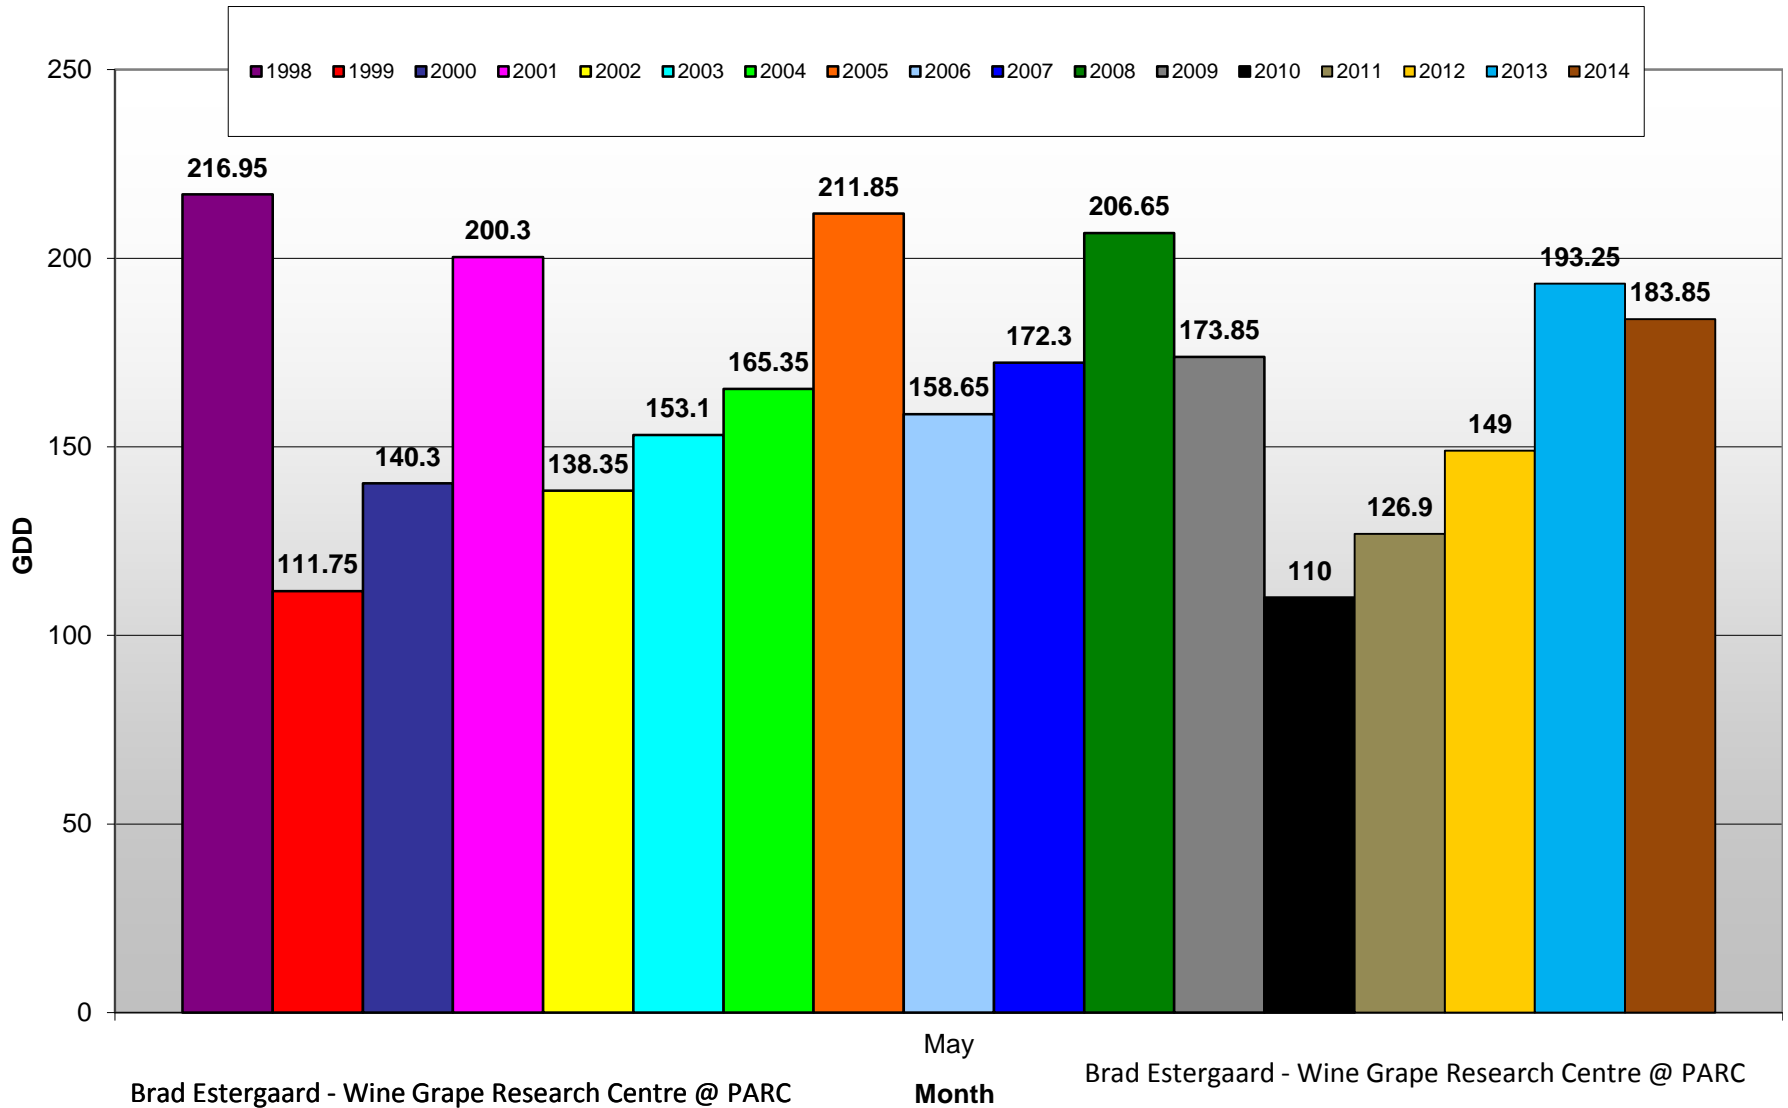

Osoyoos - Total Monthly Growing Degree Days [MAY] - 1998-2014