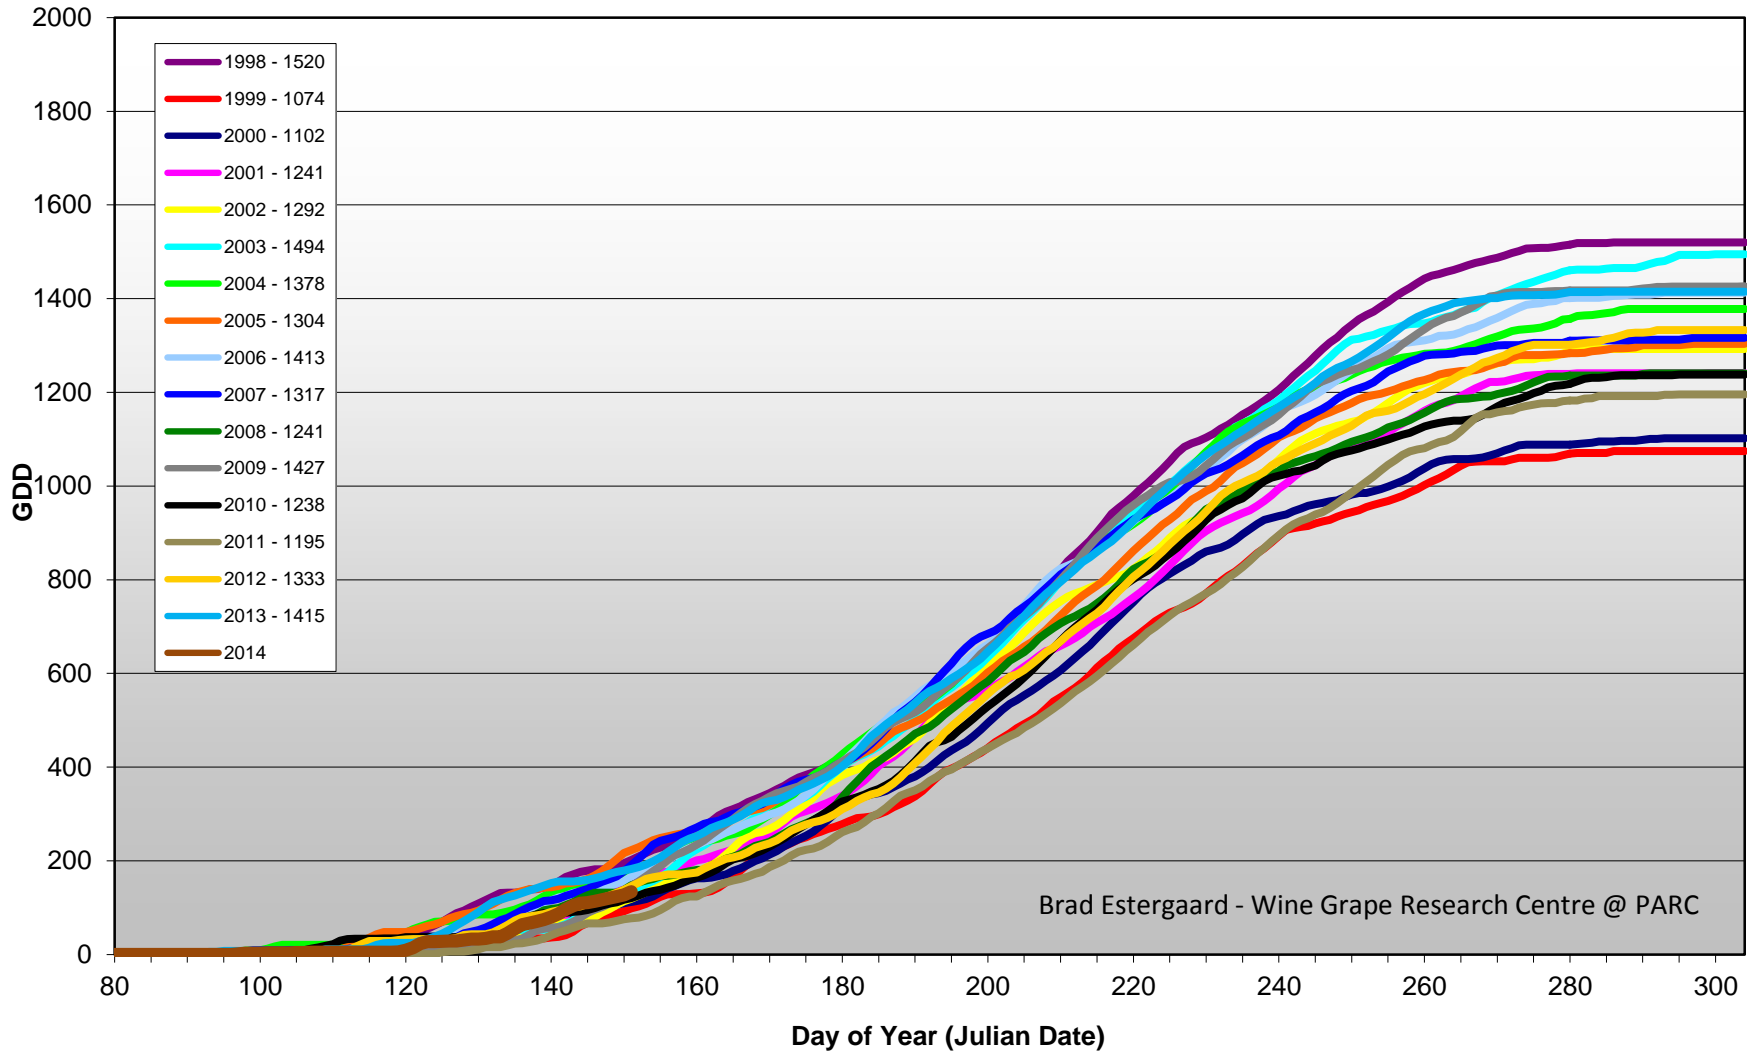

# Summerland - Growing Degree Day Accumulation - 1998-2014

# Summerland - Growing Degree Day Accumulation - 1998-2014 - April + May

## Summerland - Total Monthly Growing Degree Days [MAY] - 1998-2014

May

Month

Brad Estergaard - Wine Grape Research Centre @ PARC