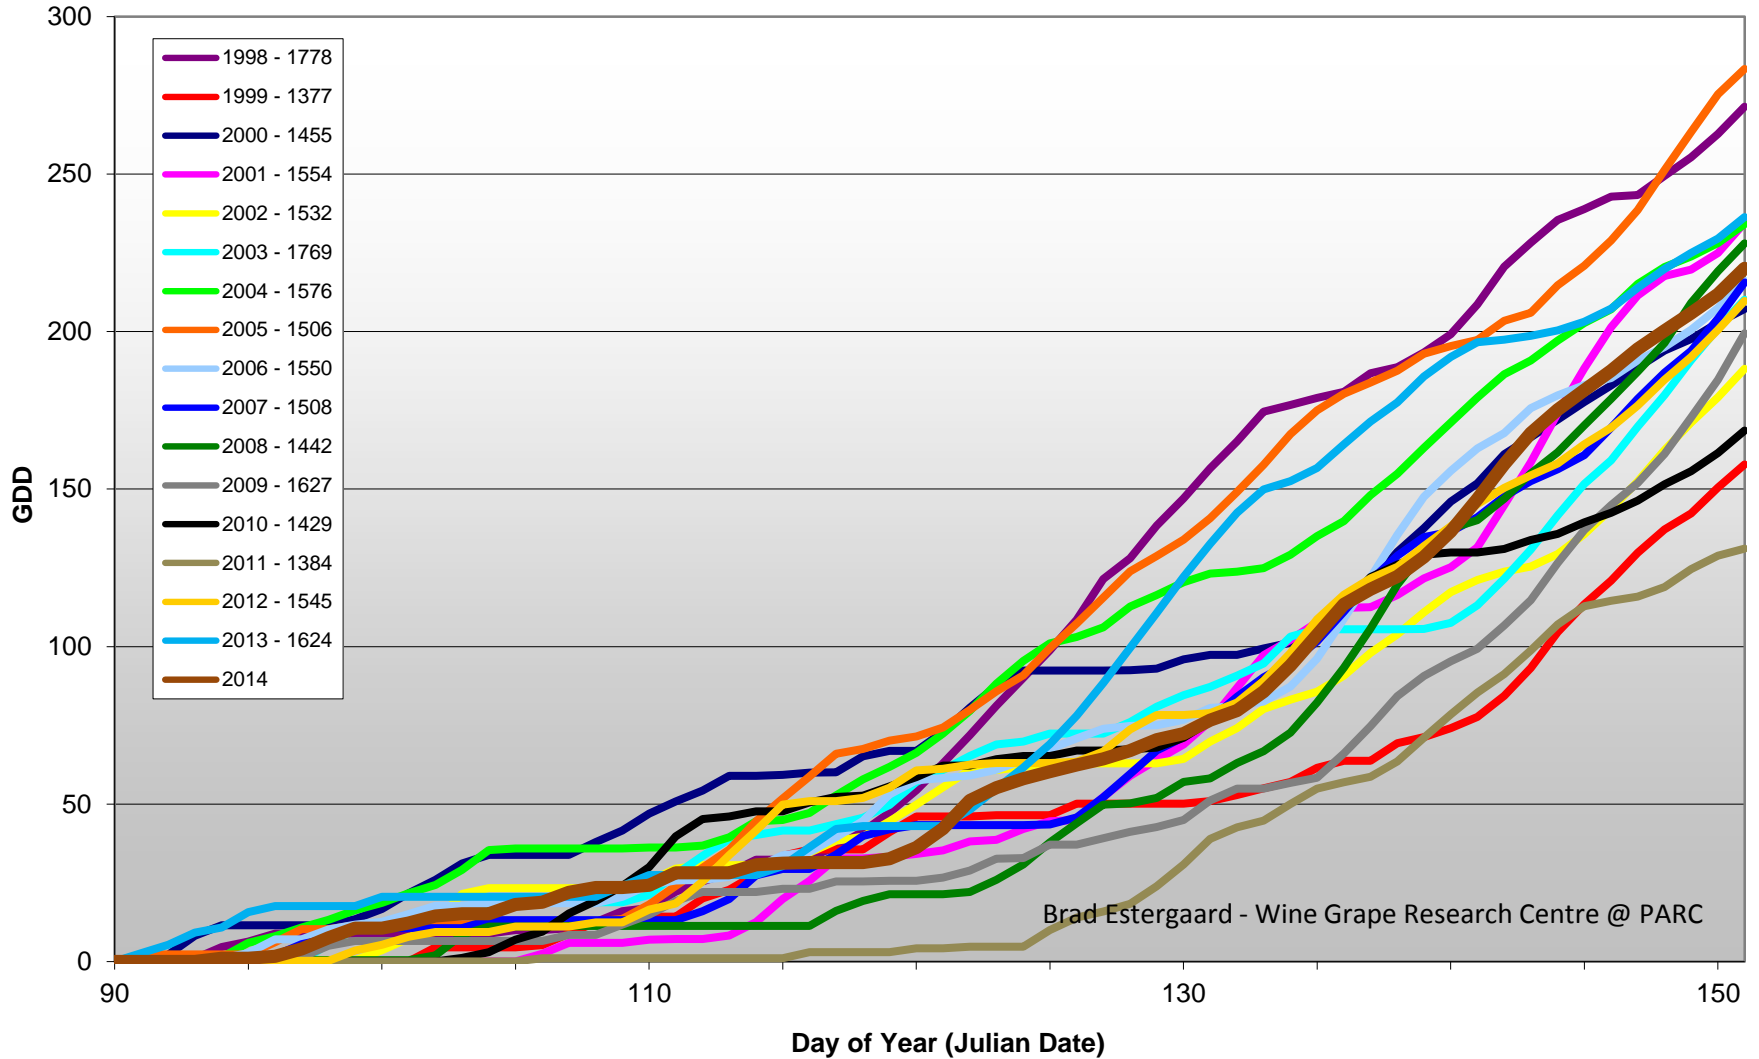

Osoyoos - Growing Degree Day Accumulation - 1998-2014 - April + May