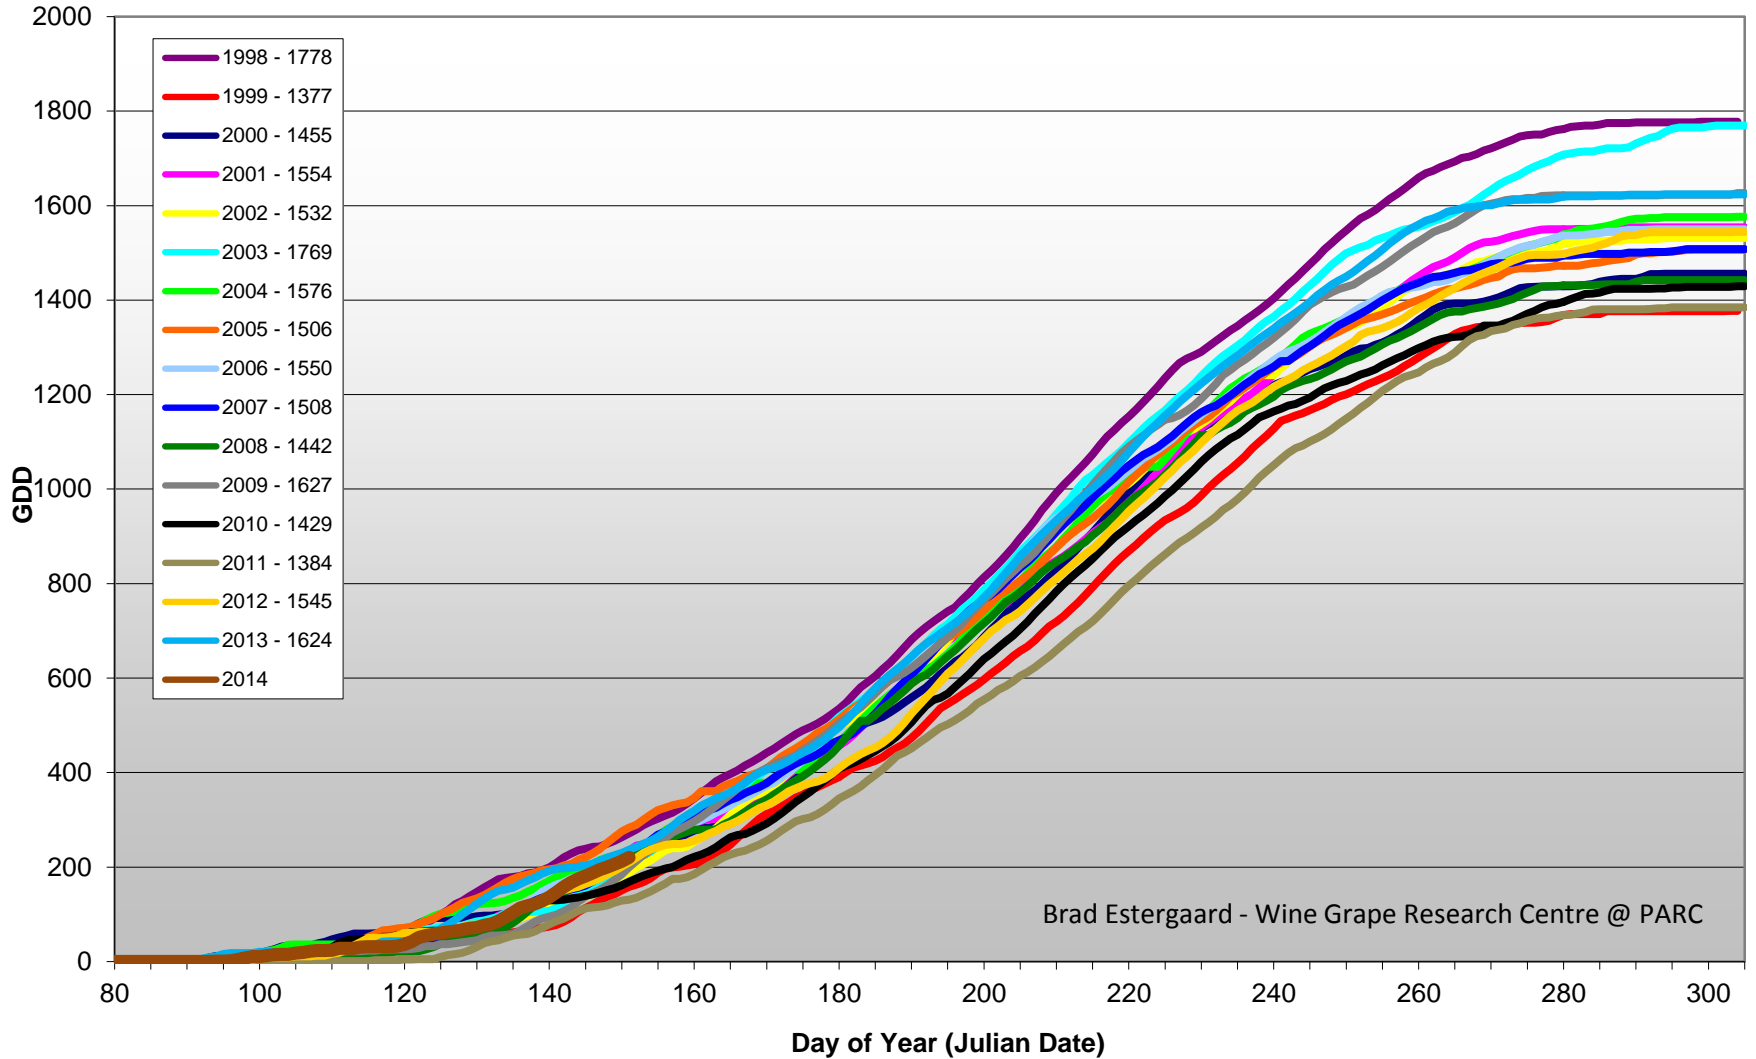

Osoyoos - Growing Degree Day Accumulation - 1998-2014