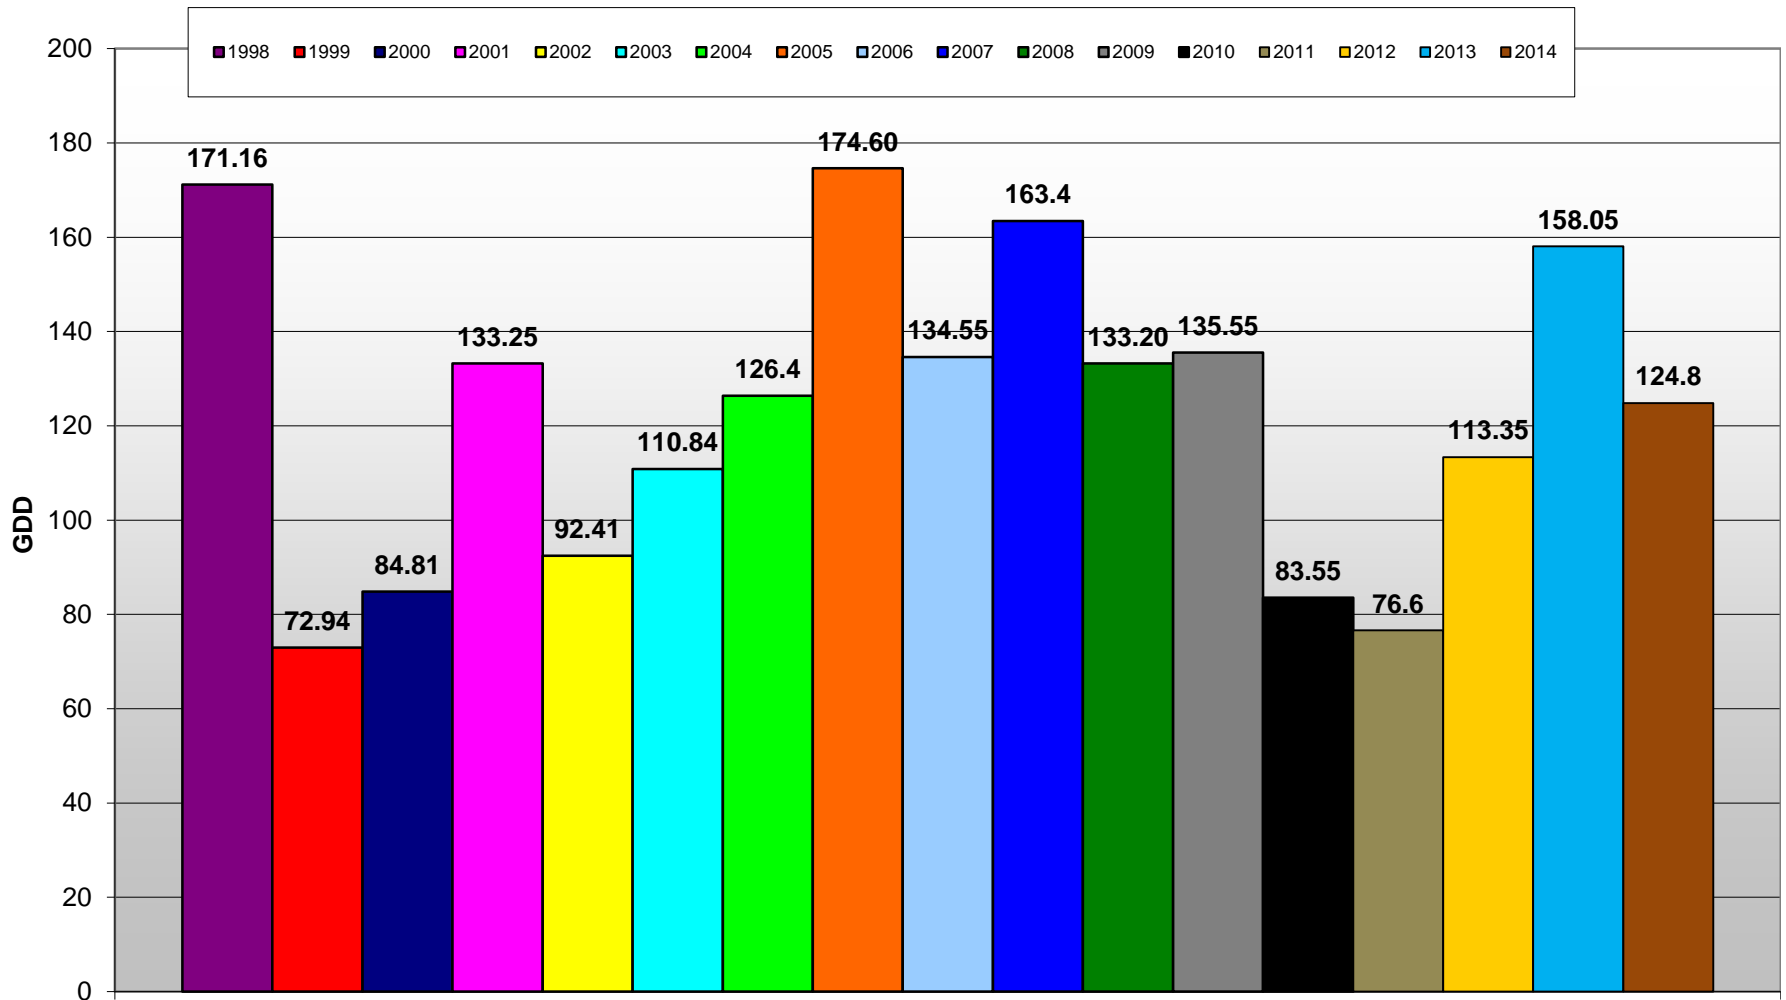

# Summerland - Growing Degree Day Accumulation - 1998-2014

# Summerland - Growing Degree Day Accumulation - 1998-2014 - April + May

## Summerland - Total Monthly Growing Degree Days [MAY] - 1998-2014

May

Month

Brad Estergaard - Wine Grape Research Centre @ PARC