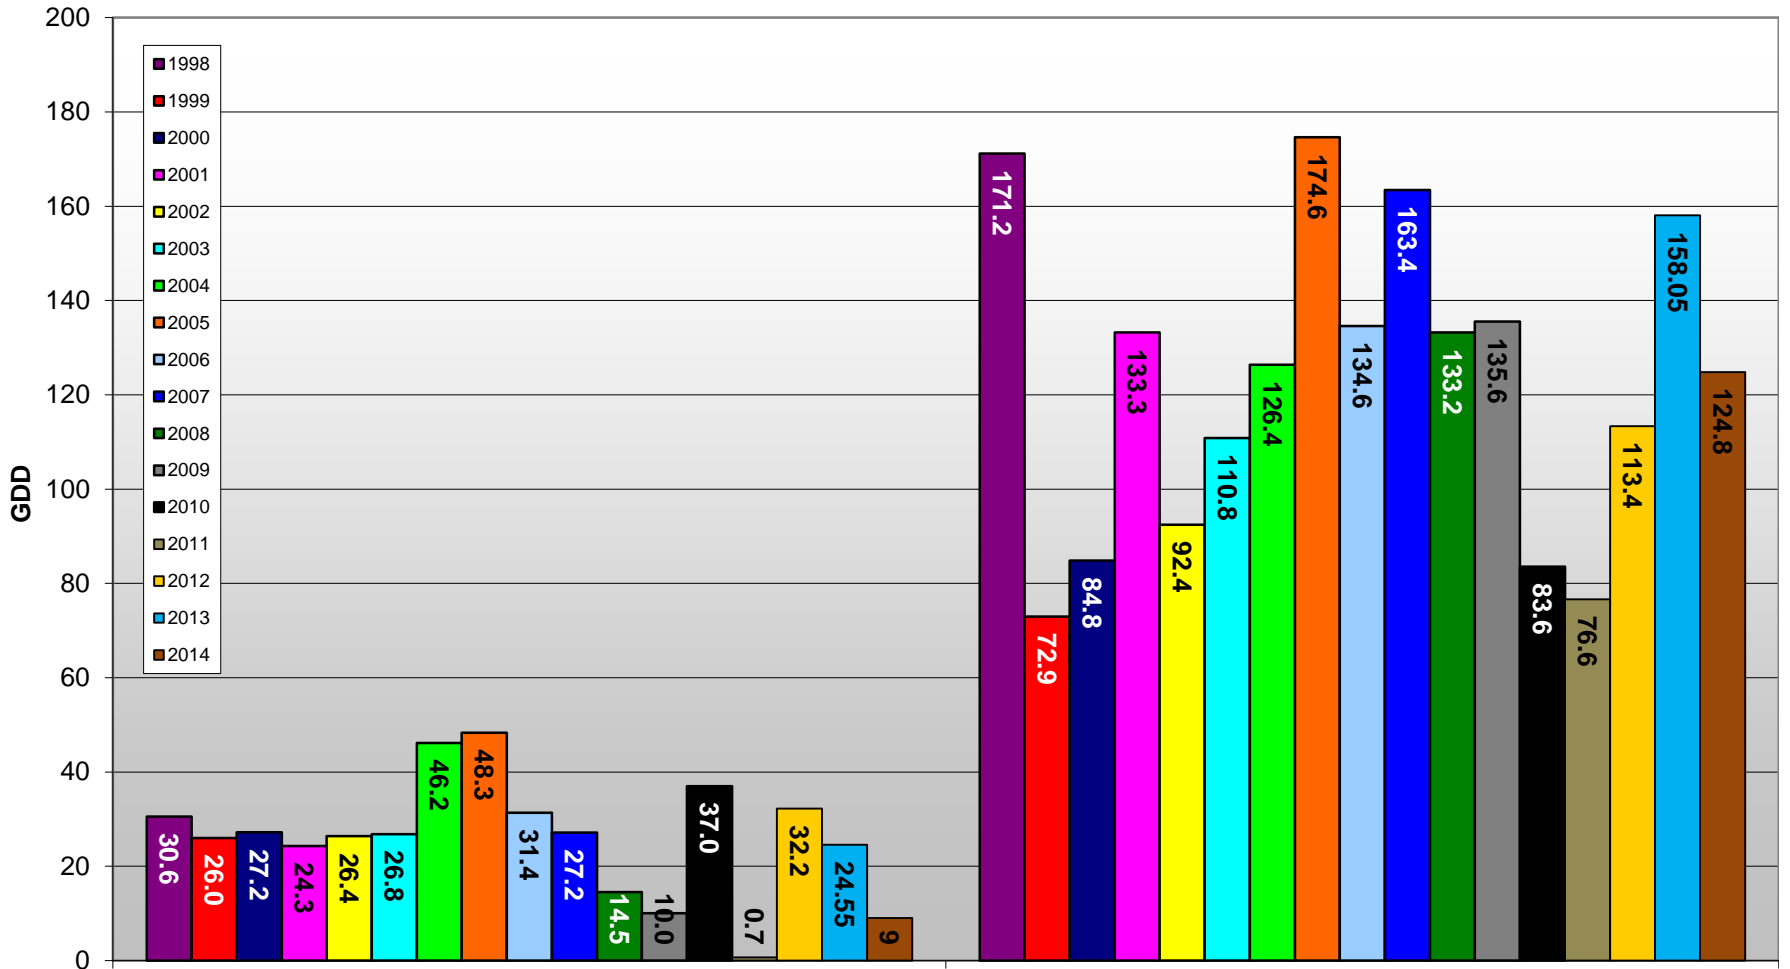

# Summerland - Growing Degree Day Accumulation - 1998-2014 - April + May

## Summerland - Total Monthly Growing Degree Days [MAY] - 1998-2014

May

Month

Brad Estergaard - Wine Grape Research Centre @ PARC

### Summerland - Total Monthly Growing Degree Days - April + May - 1998-2014

Brad Estergaard - Wine Grape Research Centre @ PARC

Month