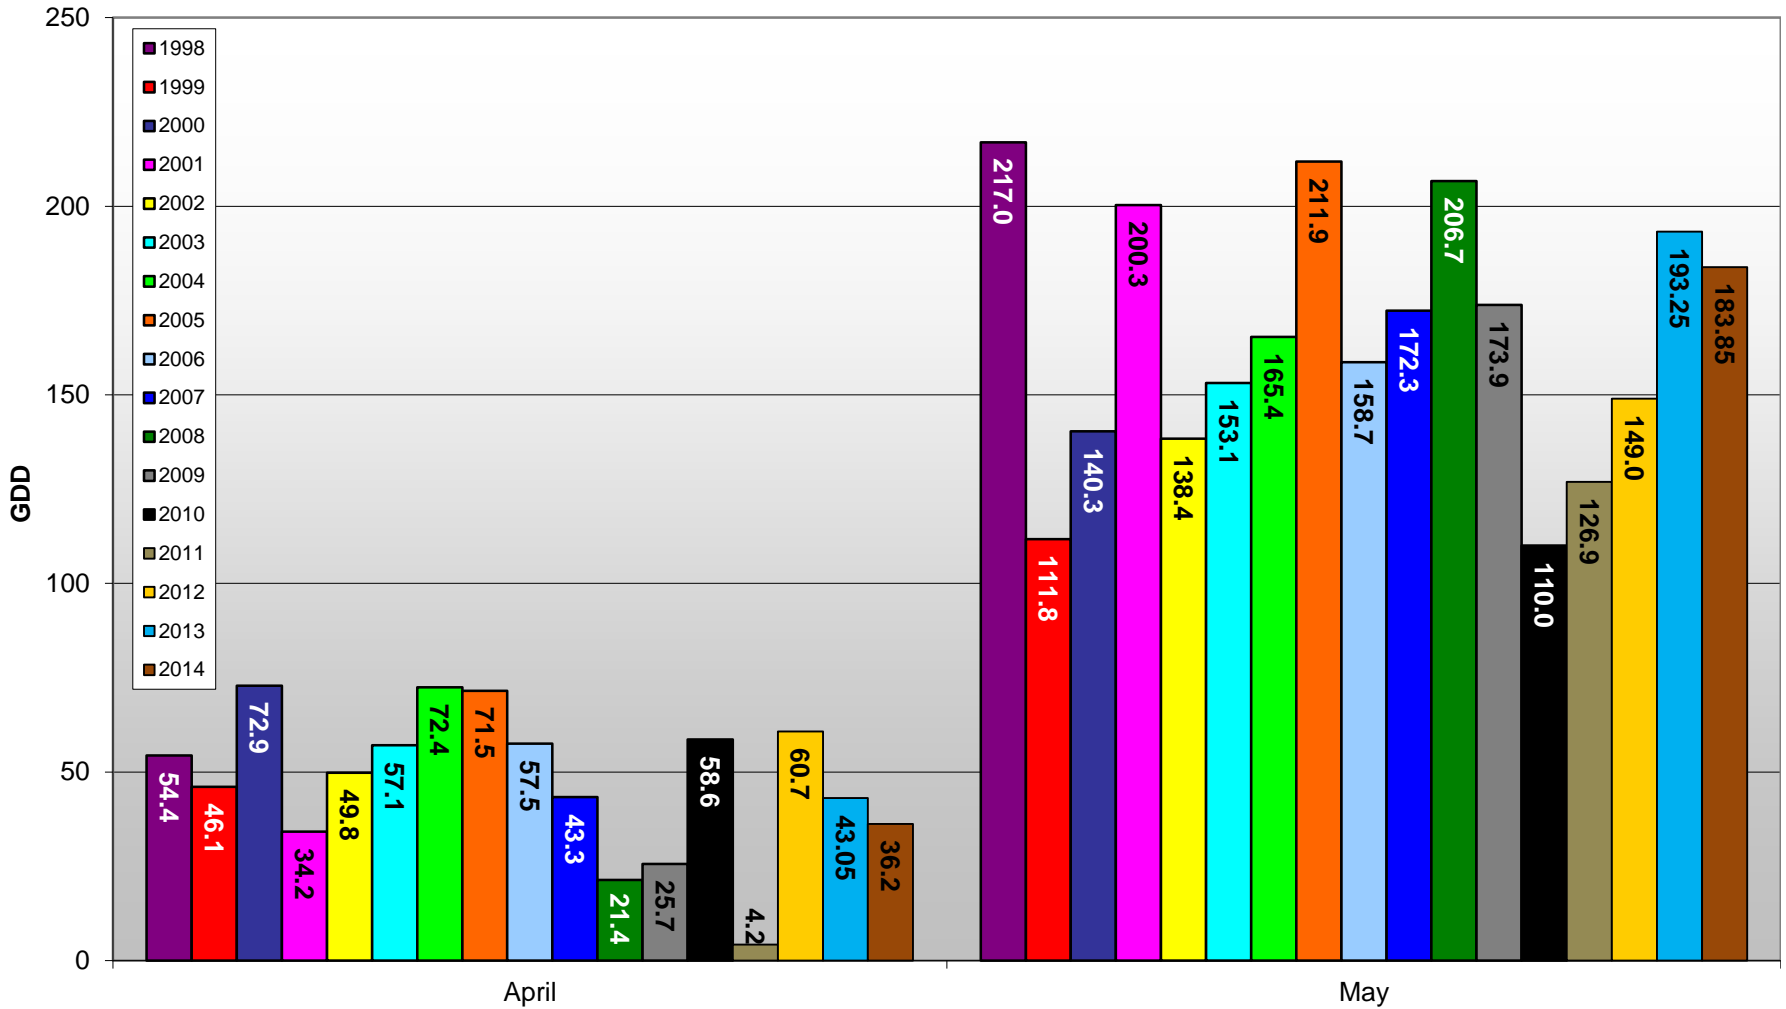

Osoyoos - Total Monthly Growing Degree Days - April + May - 1998-2014

Brad Estergaard - Wine Grape Research Centre @ PARC

Month