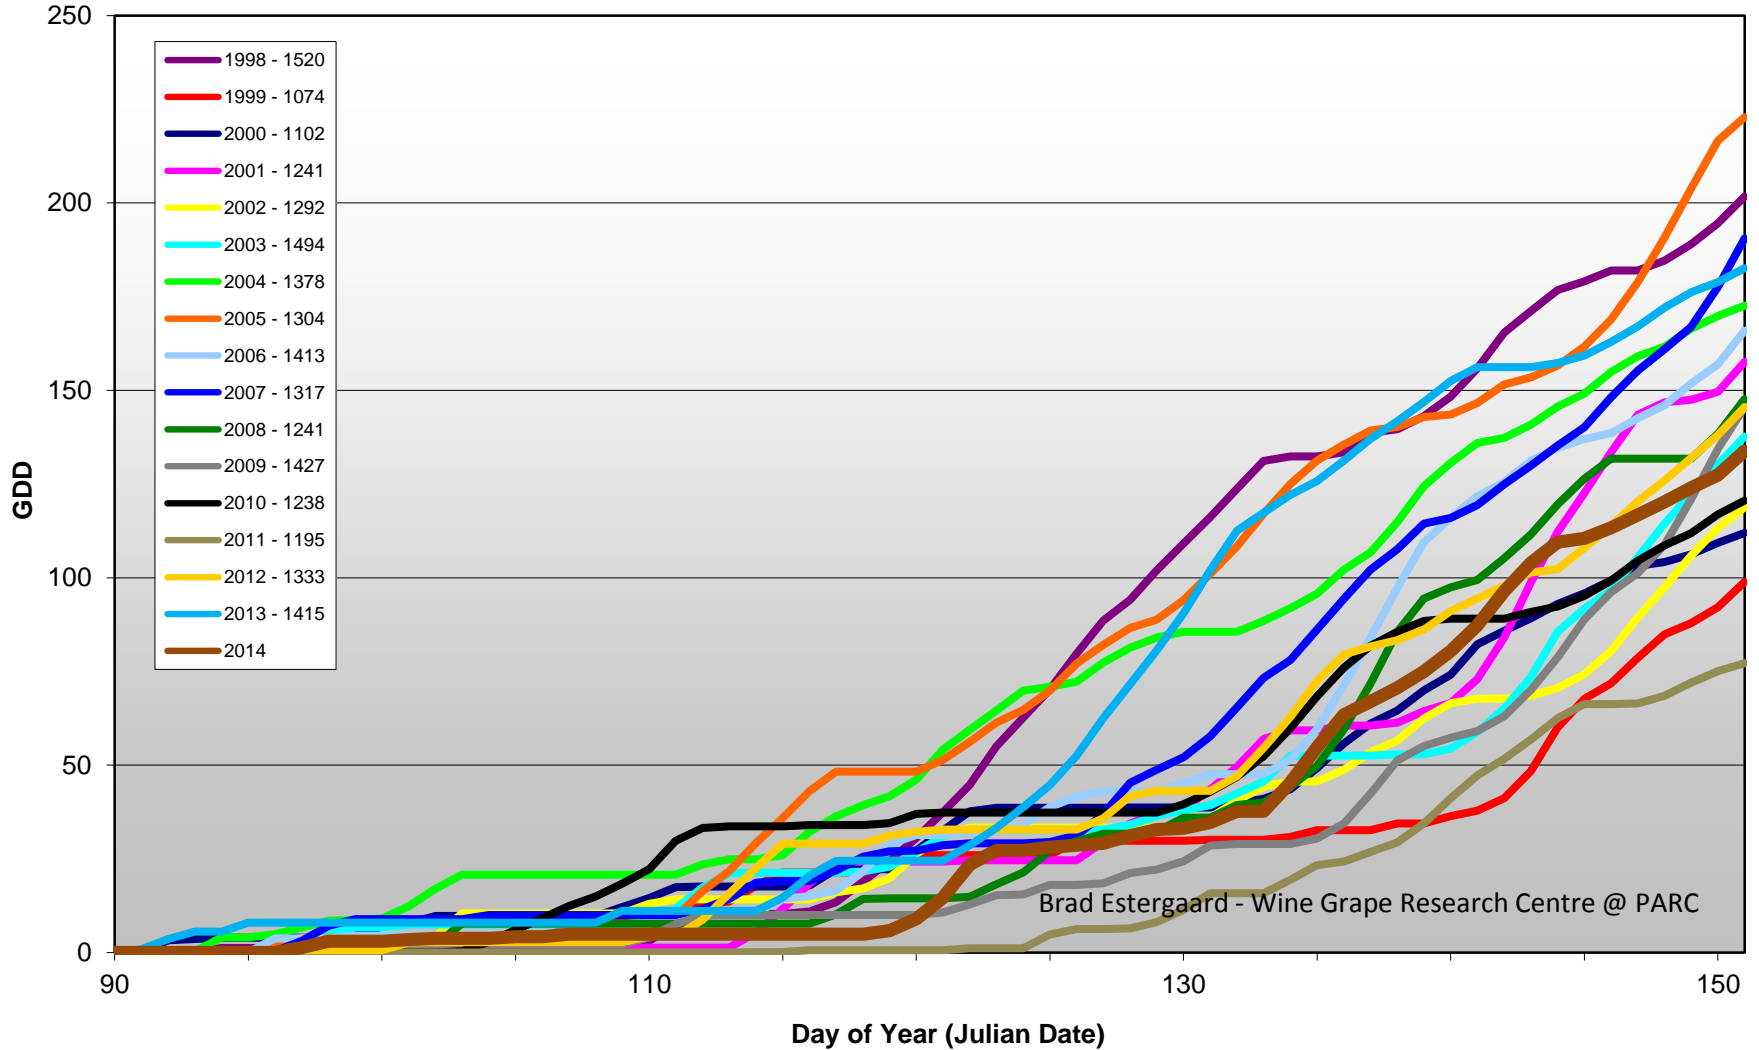

# Summerland - Growing Degree Day Accumulation - 1998-2014

# Summerland - Growing Degree Day Accumulation - 1998-2014 - April + May

## Summerland - Total Monthly Growing Degree Days [MAY] - 1998-2014

May

Month

Brad Estergaard - Wine Grape Research Centre @ PARC