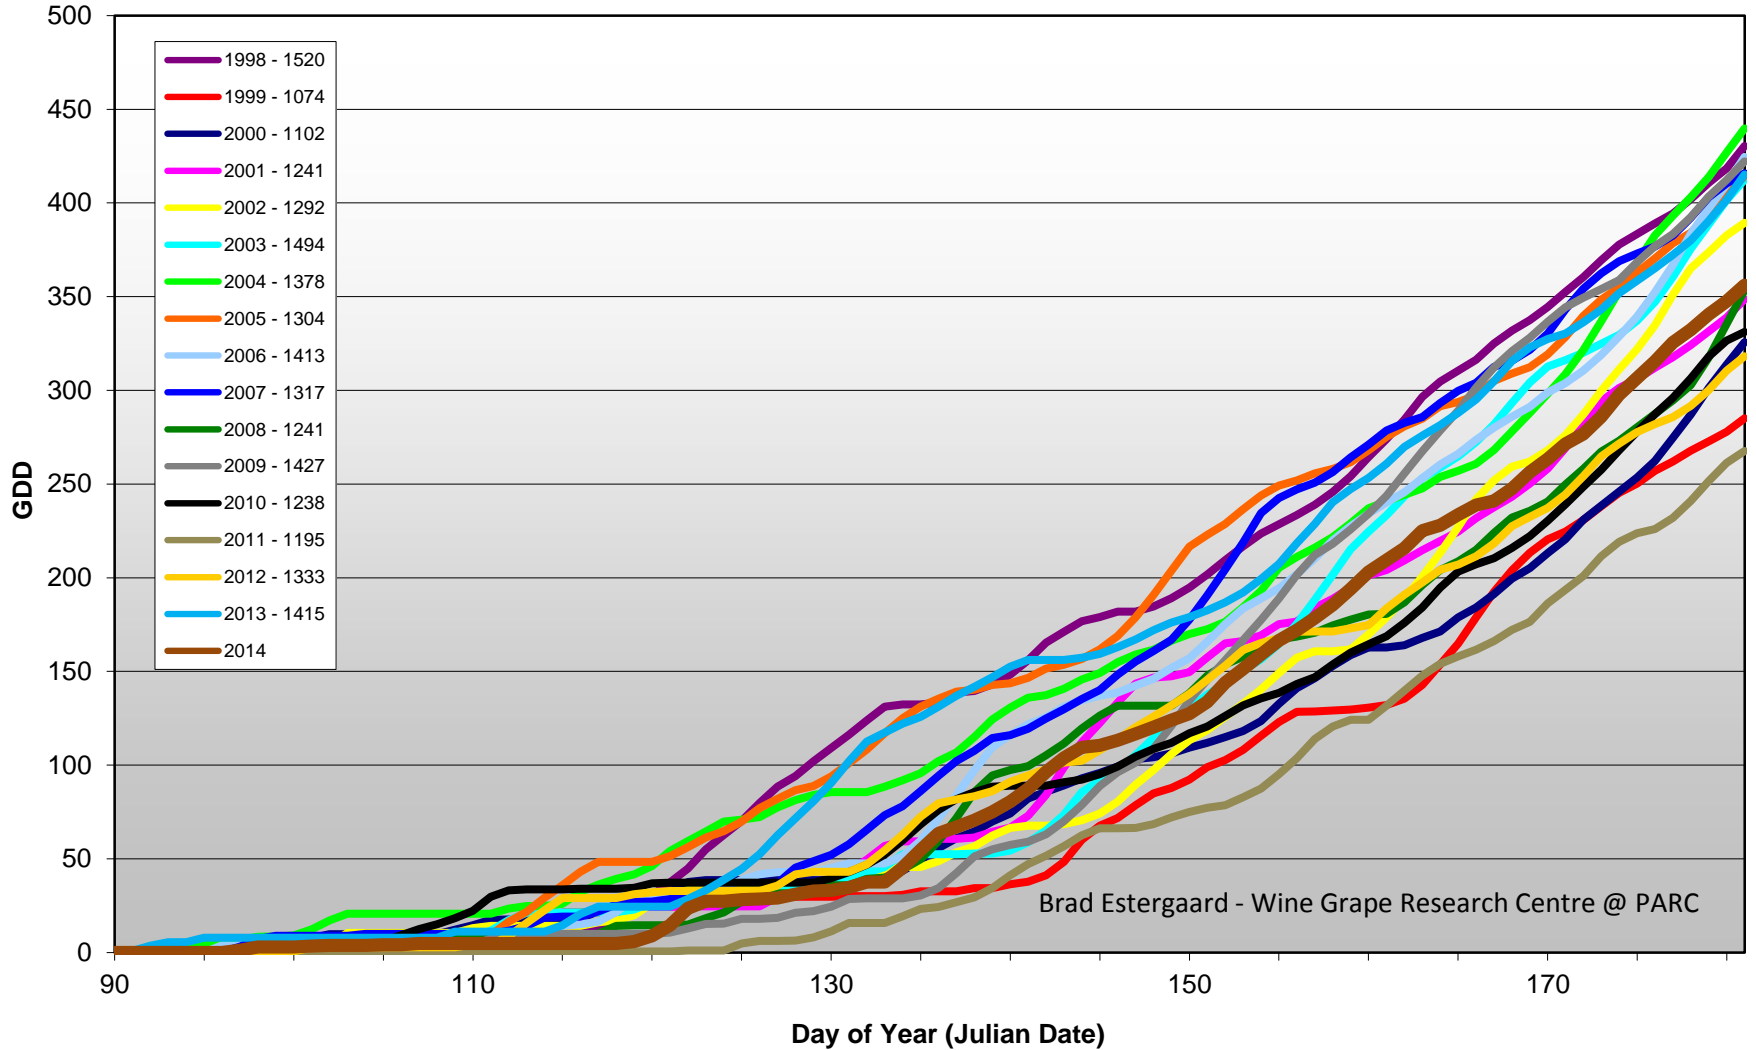

Summerland - Cumulative GDD Comparison

Brad Estergaard - Wine Grape Research Centre @ PARC

Summerland - Growing Degree Day Accumulation - 1998-2014 - April through June

Summerland - Total Monthly Growing Degree Days [JUNE] - 1998-2014

June

Month

Brad Estergaard - Wine Grape Research Centre @ PARC

Summerland - Total Monthly Growing Degree Days – April through June - 1998-2014

Month

Brad Estergaard - Wine Grape Research Centre @ PARC

Osoyoos - Cummulative GDD Comparison