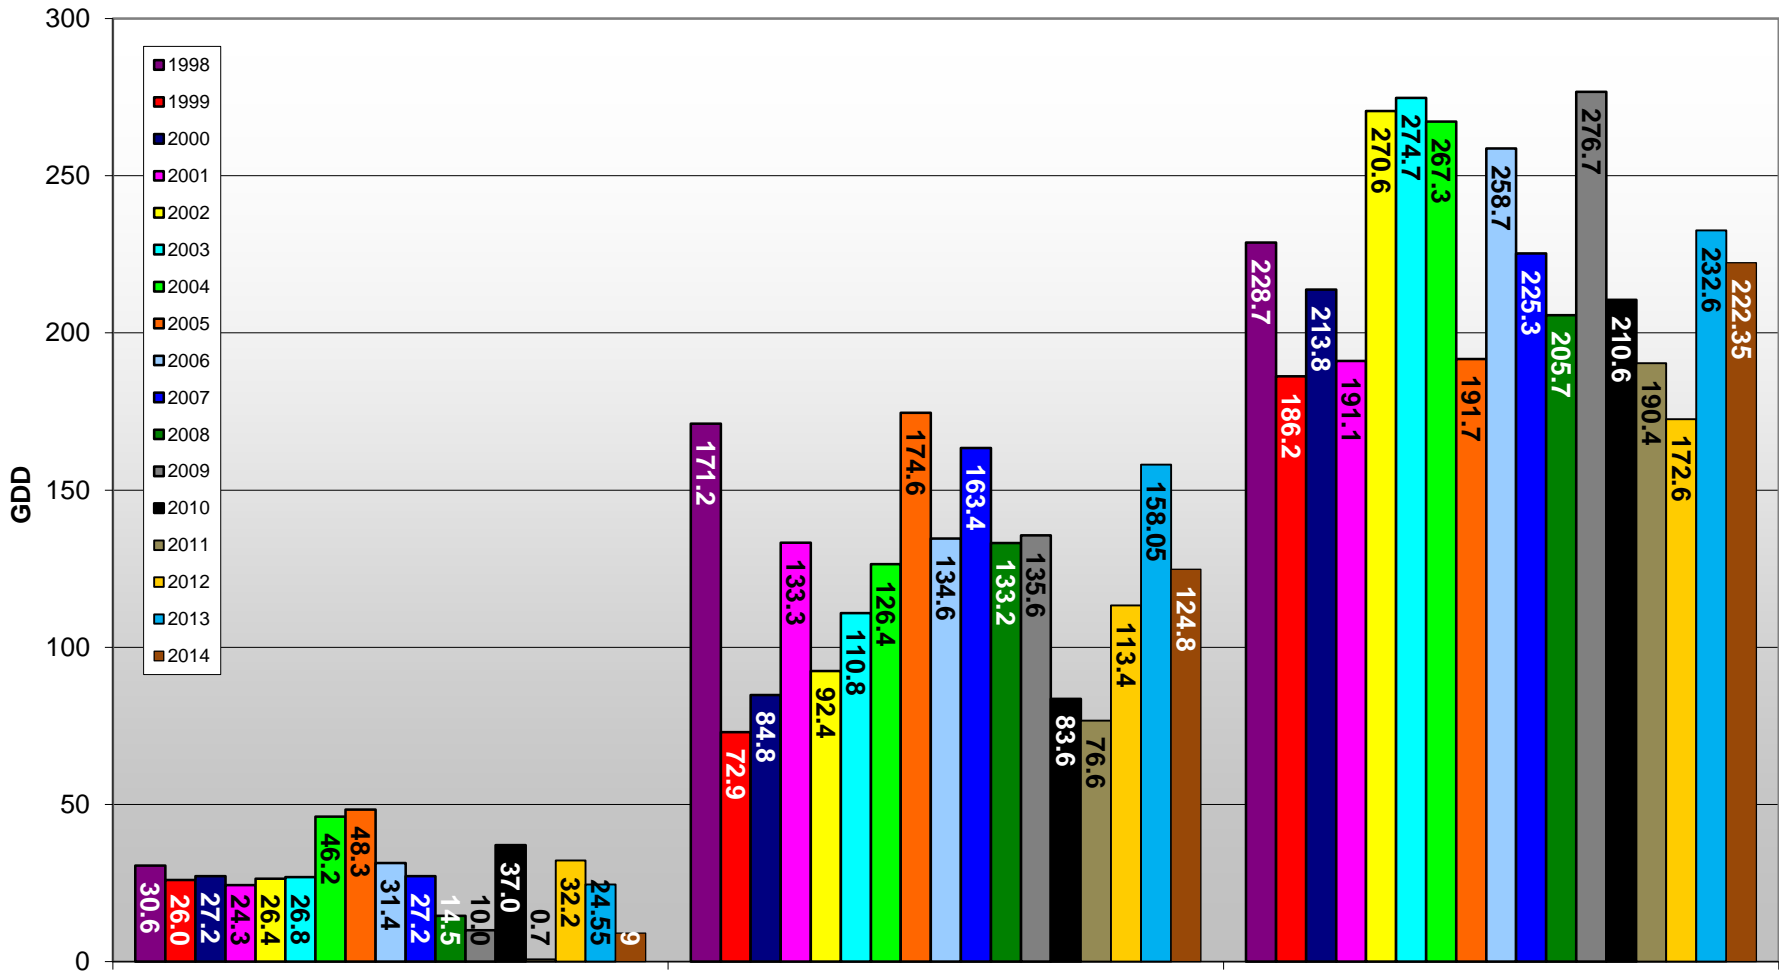

Summerland - Cumulative GDD Comparison

Brad Estergaard - Wine Grape Research Centre @ PARC

Summerland - Growing Degree Day Accumulation - 1998-2014 - April through June

Summerland - Total Monthly Growing Degree Days [JUNE] - 1998-2014

June

Month

Brad Estergaard - Wine Grape Research Centre @ PARC

Summerland - Total Monthly Growing Degree Days – April through June - 1998-2014

Month

Brad Estergaard - Wine Grape Research Centre @ PARC

Osoyoos - Cummulative GDD Comparison