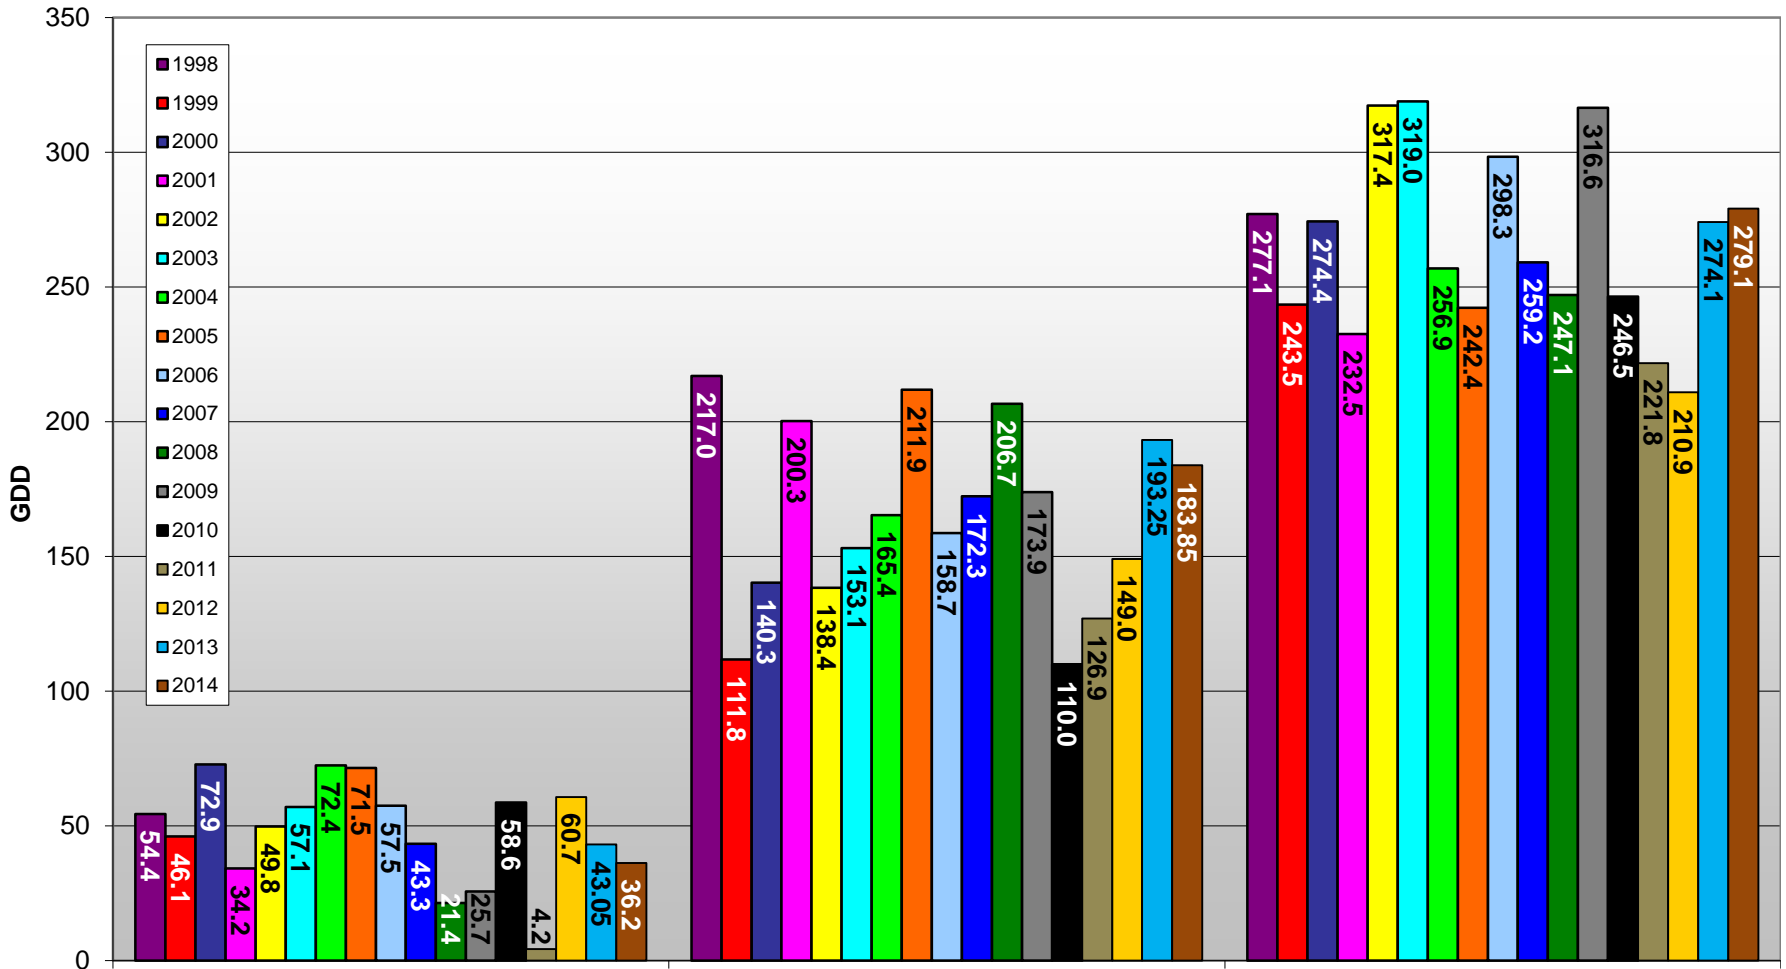

Summerland - Cumulative GDD Comparison

Brad Estergaard - Wine Grape Research Centre @ PARC

Summerland - Growing Degree Day Accumulation - 1998-2014 - April through June

Summerland - Total Monthly Growing Degree Days [JUNE] - 1998-2014

Brad Estergaard - Wine Grape Research Centre @ PARC

Osoyoos - Growing Degree Day Accumulation - 1998-2014 - April through June

Osoyoos - Total Monthly Growing Degree Days [JUNE] - 1998-2014

June

Month

Brad Estergaard - Wine Grape Research Centre @ PARC

Osoyoos - Total Monthly Growing Degree Days - April through June - 1998-2014

Brad Estergaard - Wine Grape Research Centre @ PARC

Month