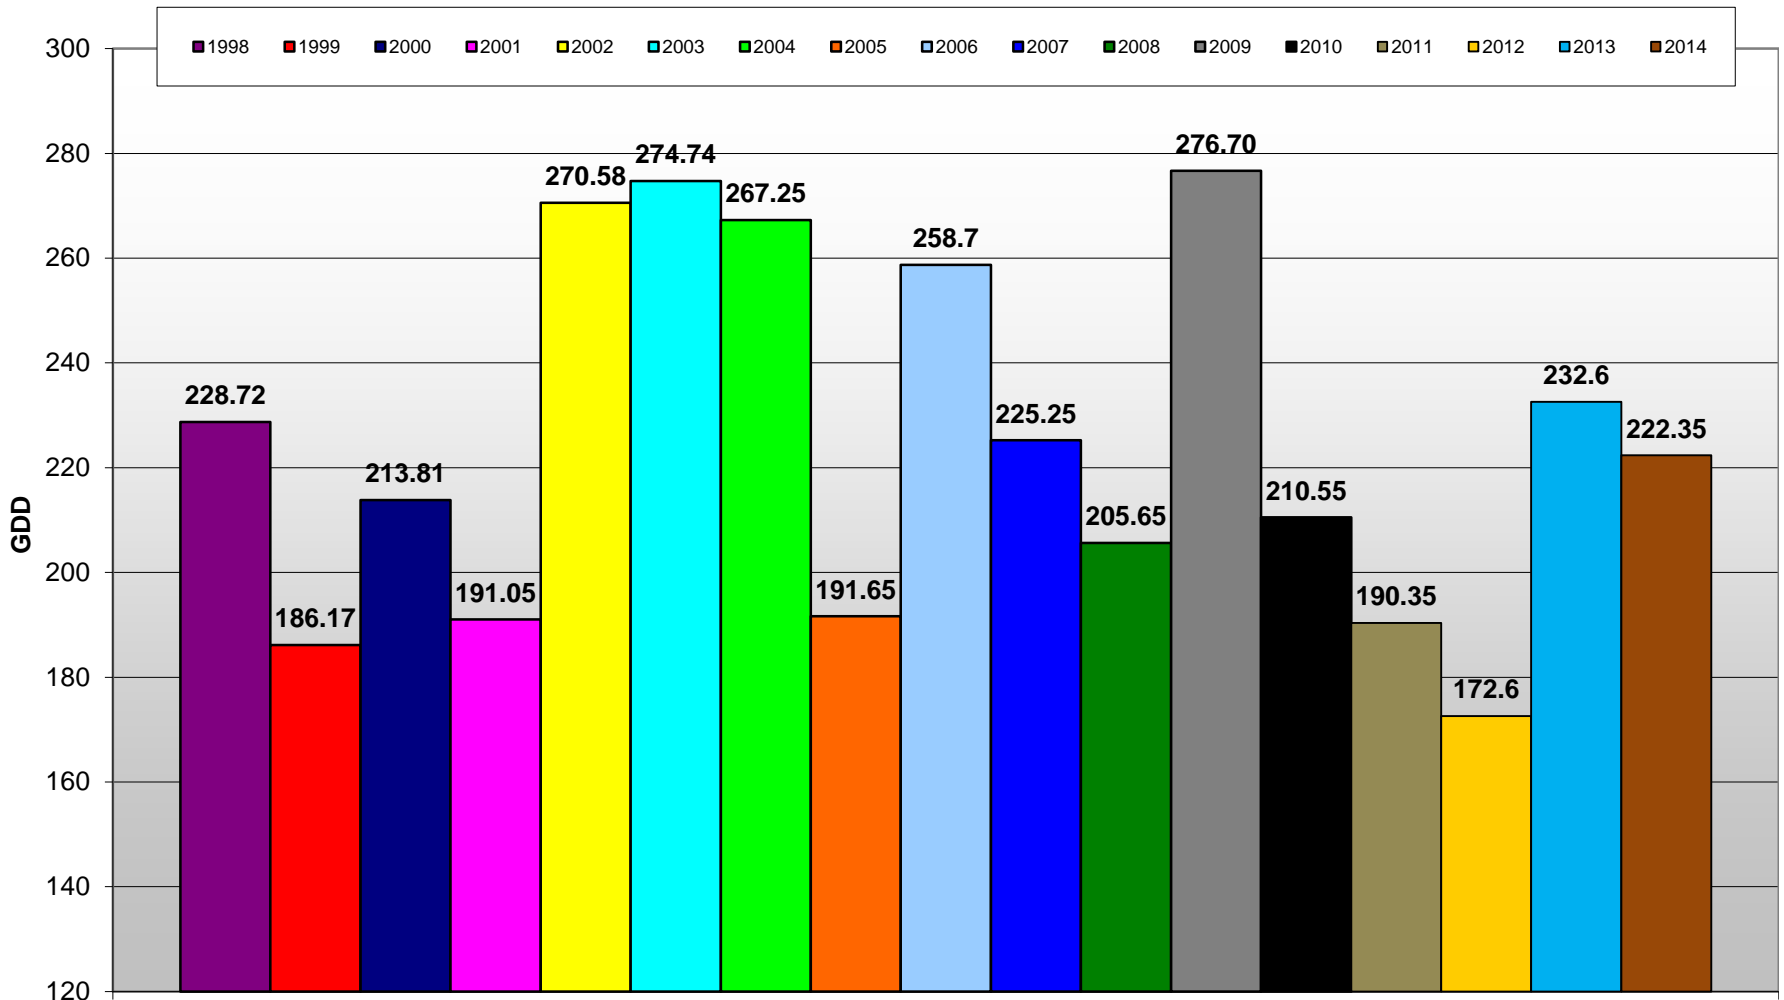

Summerland - Cumulative GDD Comparison

Brad Estergaard - Wine Grape Research Centre @ PARC

Summerland - Growing Degree Day Accumulation - 1998-2014 - April through June

Summerland - Total Monthly Growing Degree Days [JUNE] - 1998-2014

June

Month

Brad Estergaard - Wine Grape Research Centre @ PARC

Summerland - Total Monthly Growing Degree Days – April through June - 1998-2014

Month

Brad Estergaard - Wine Grape Research Centre @ PARC

Osoyoos - Cummulative GDD Comparison