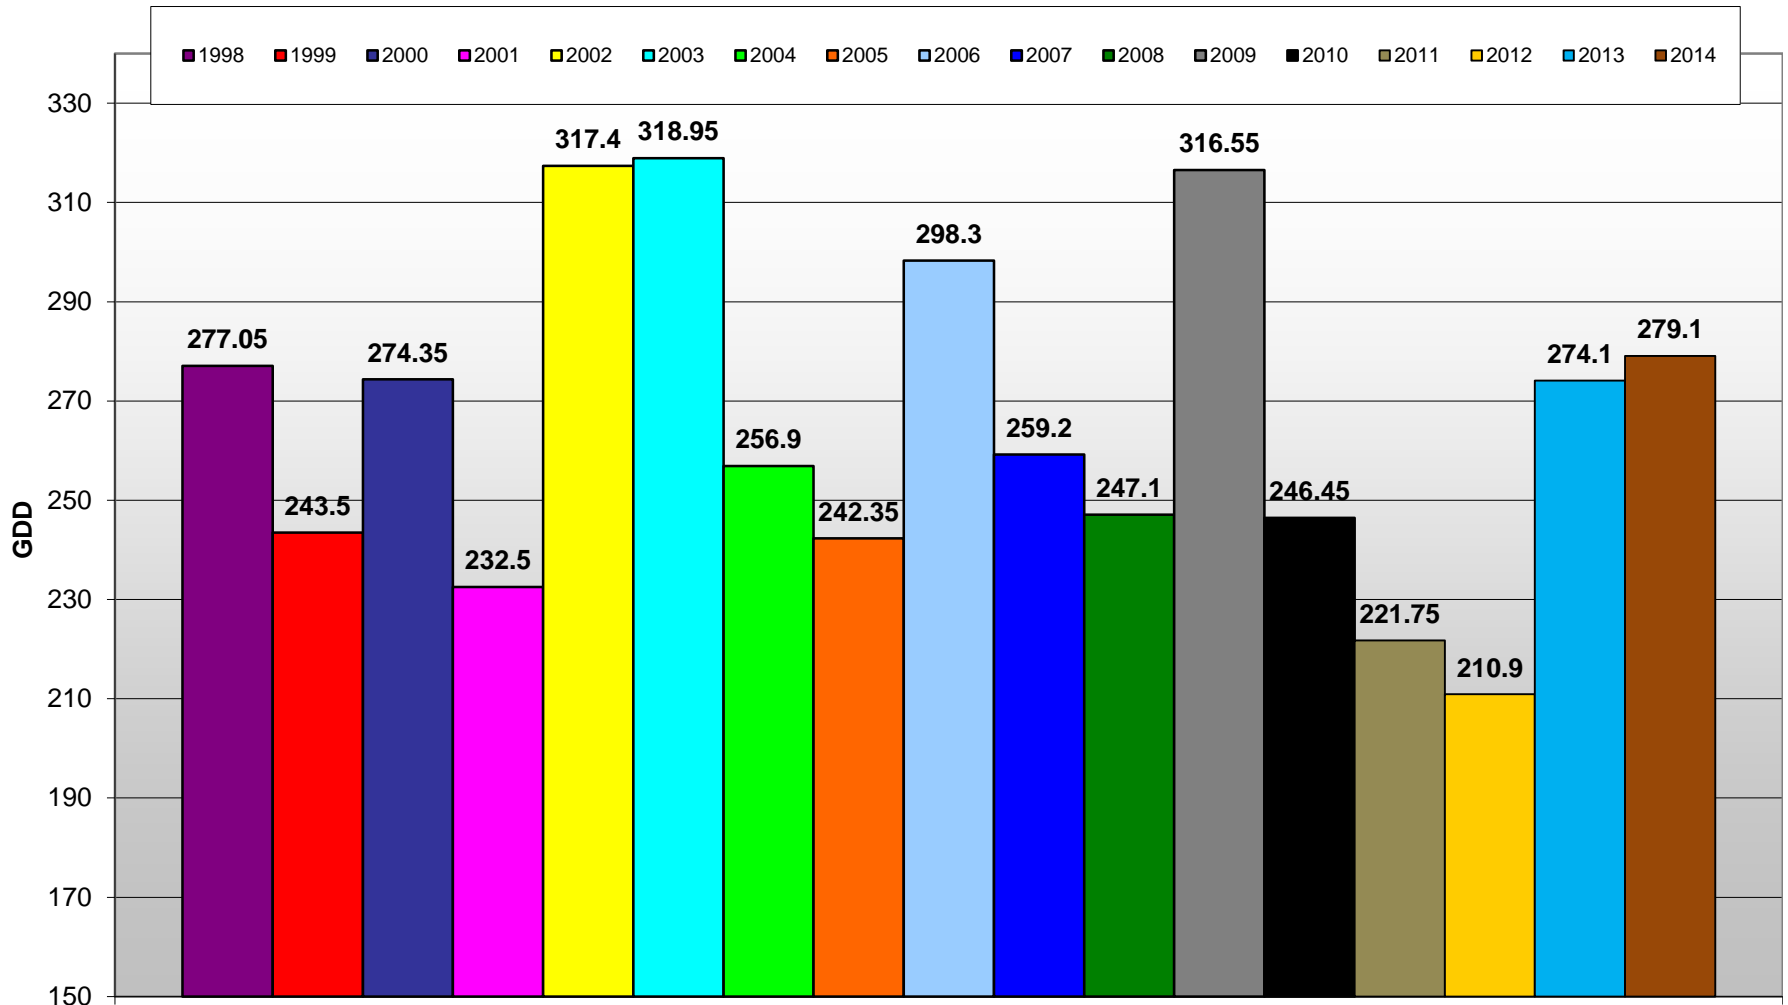

Summerland - Cumulative GDD Comparison

Brad Estergaard - Wine Grape Research Centre @ PARC

Summerland - Growing Degree Day Accumulation - 1998-2014 - April through June

Summerland - Total Monthly Growing Degree Days [JUNE] - 1998-2014

June

Month

Brad Estergaard - Wine Grape Research Centre @ PARC

Summerland - Total Monthly Growing Degree Days – April through June - 1998-2014

Month

Brad Estergaard - Wine Grape Research Centre @ PARC

Osoyoos - Cummulative GDD Comparison

Brad Estergaard - Wine Grape Research Centre @ PARC

Osoyoos - Growing Degree Day Accumulation - 1998-2014 - April through June

Osoyoos - Total Monthly Growing Degree Days [JUNE] - 1998-2014

June

Month

Brad Estergaard - Wine Grape Research Centre @ PARC