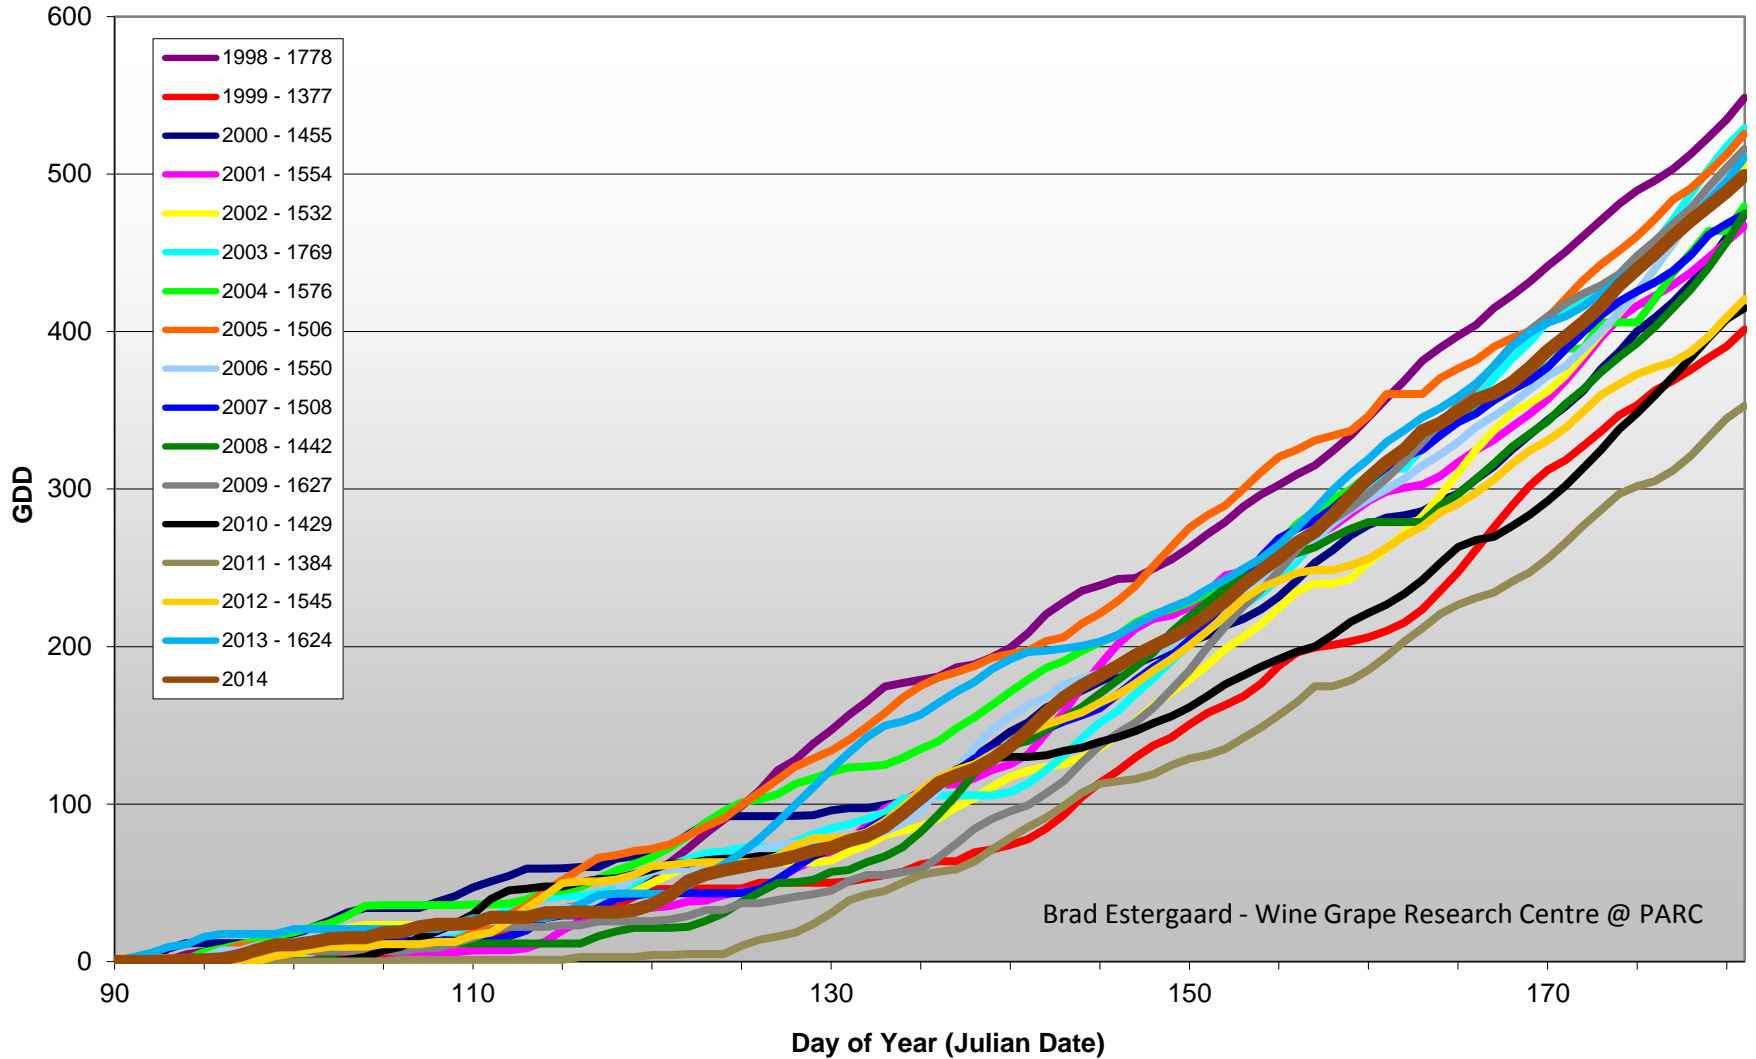

Summerland - Cumulative GDD Comparison

Brad Estergaard - Wine Grape Research Centre @ PARC

Summerland - Growing Degree Day Accumulation - 1998-2014 - April through June

Summerland - Total Monthly Growing Degree Days [JUNE] - 1998-2014

June

Month

Brad Estergaard - Wine Grape Research Centre @ PARC

Summerland - Total Monthly Growing Degree Days – April through June - 1998-2014

Month

Brad Estergaard - Wine Grape Research Centre @ PARC

Osoyoos - Cummulative GDD Comparison

Brad Estergaard - Wine Grape Research Centre @ PARC

Osoyoos - Growing Degree Day Accumulation - 1998-2014 - April through June

Osoyoos - Total Monthly Growing Degree Days [JUNE] - 1998-2014

June

Month

Brad Estergaard - Wine Grape Research Centre @ PARC