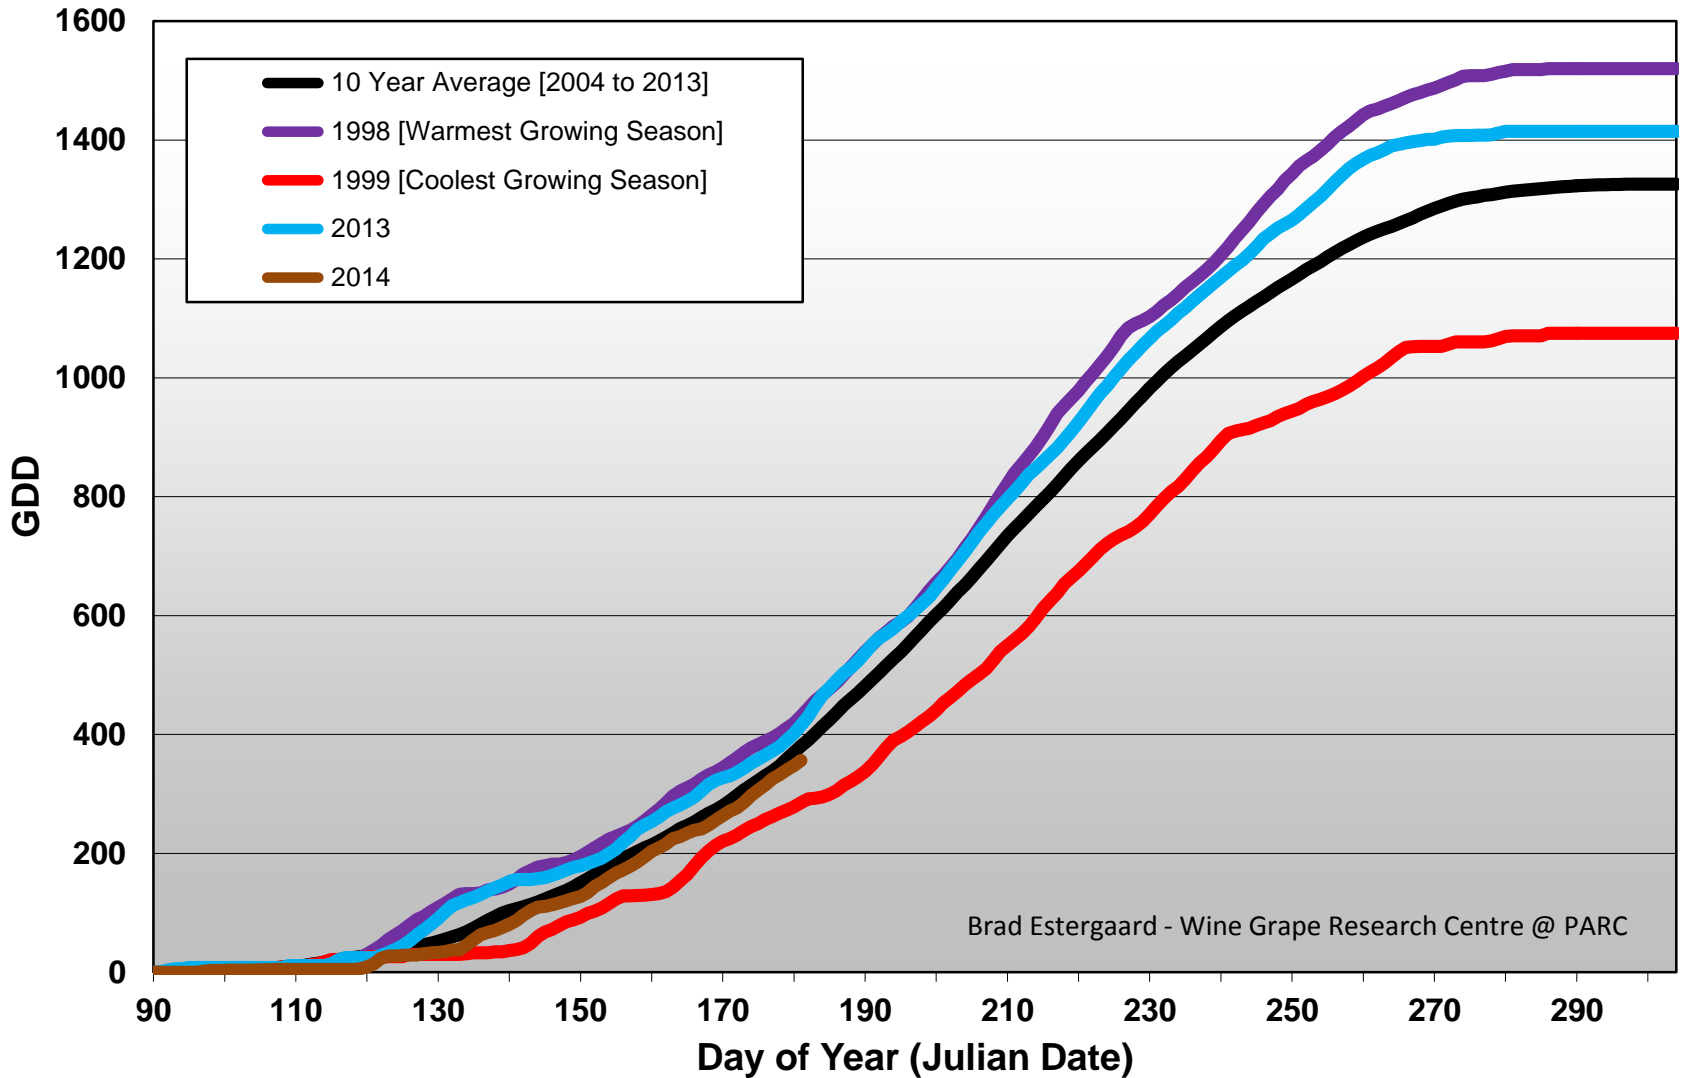

Summerland - Cumulative GDD Comparison

Brad Estergaard - Wine Grape Research Centre @ PARC

Summerland - Growing Degree Day Accumulation - 1998-2014 - April through June

Summerland - Total Monthly Growing Degree Days [JUNE] - 1998-2014

June

Month

Brad Estergaard - Wine Grape Research Centre @ PARC

Summerland - Total Monthly Growing Degree Days – April through June - 1998-2014

Month

Brad Estergaard - Wine Grape Research Centre @ PARC

Osoyoos - Cummulative GDD Comparison