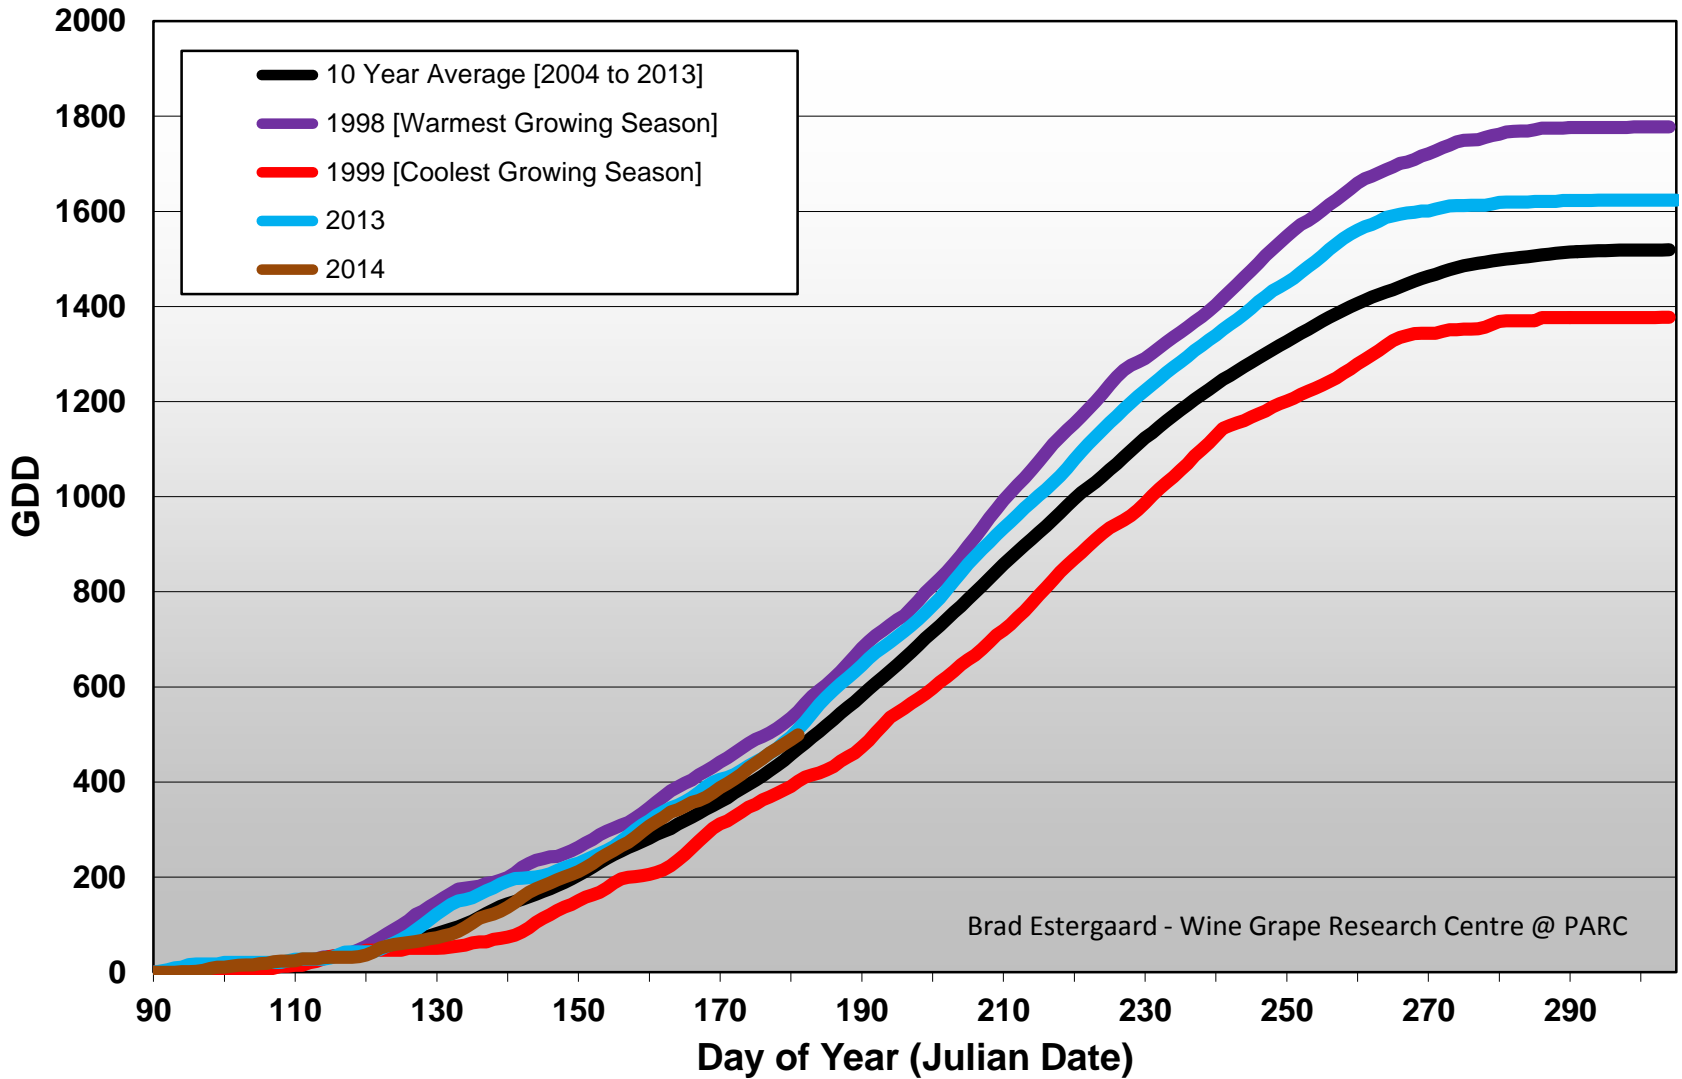

Summerland - Cumulative GDD Comparison

Brad Estergaard - Wine Grape Research Centre @ PARC

Summerland - Growing Degree Day Accumulation - 1998-2014 - April through June

Summerland - Total Monthly Growing Degree Days [JUNE] - 1998-2014

June

Month

Brad Estergaard - Wine Grape Research Centre @ PARC

Summerland - Total Monthly Growing Degree Days – April through June - 1998-2014

Month

Brad Estergaard - Wine Grape Research Centre @ PARC

Osoyoos - Cummulative GDD Comparison

Brad Estergaard - Wine Grape Research Centre @ PARC

Osoyoos - Growing Degree Day Accumulation - 1998-2014 - April through June

Osoyoos - Total Monthly Growing Degree Days [JUNE] - 1998-2014

June

Month

Brad Estergaard - Wine Grape Research Centre @ PARC