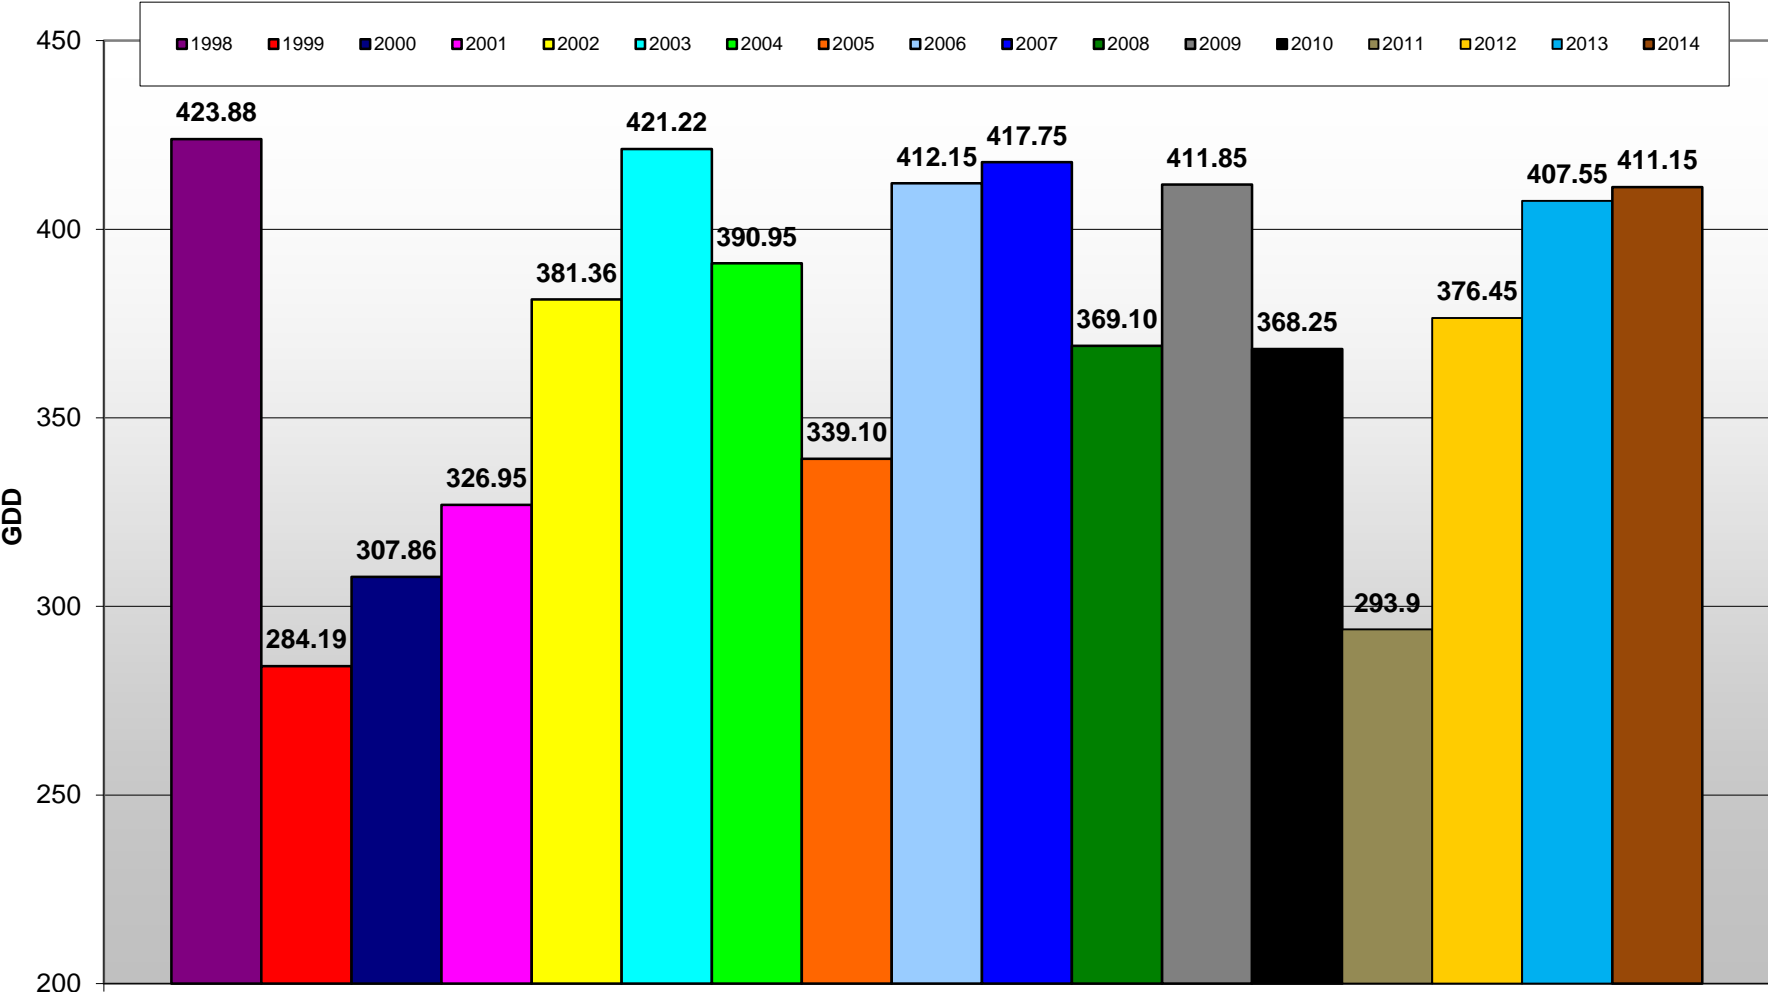

## Summerland - Cumulative GDD Comparison

Brad Estergaard - Wine Grape Research Centre @ PARC

# Summerland - Growing Degree Day Accumulation - 1998-2014 - April through July

### Summerland - Total Monthly Growing Degree Days [JULY] - 1998-2014

July

Month

Brad Estergaard - Wine Grape Research Centre @ PARC