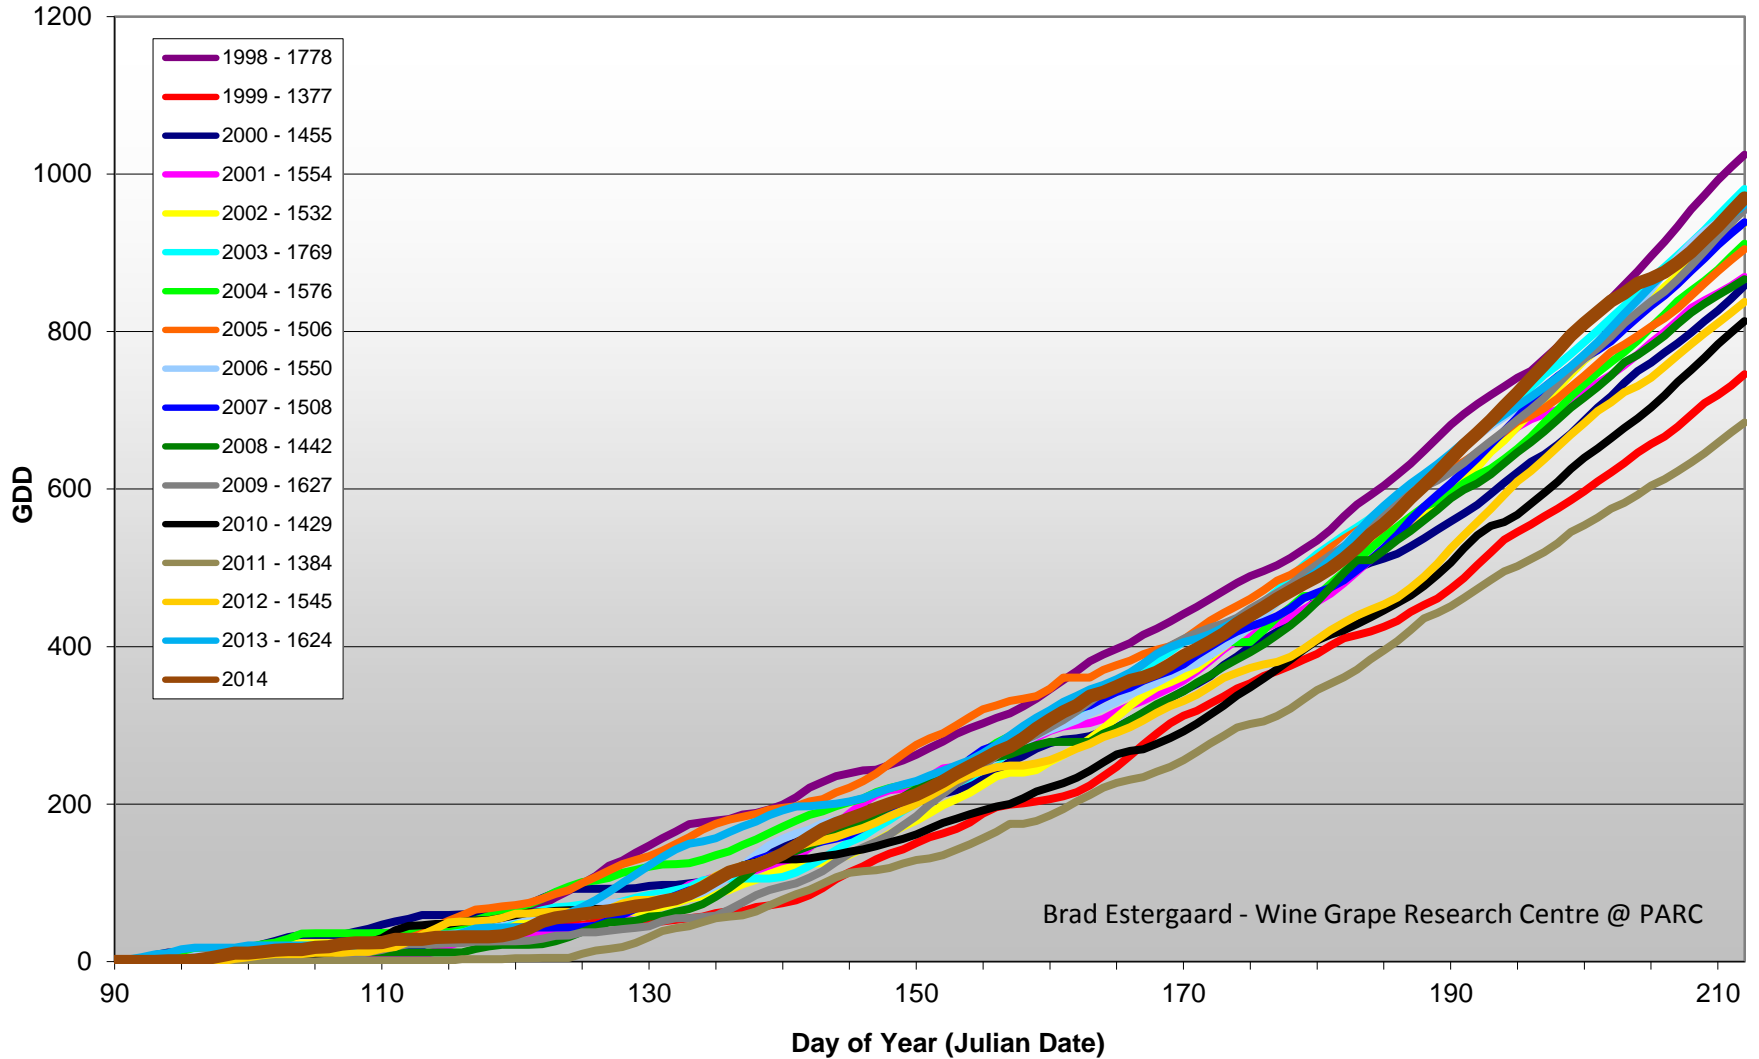

Osoyoos - Growing Degree Day Accumulation - 1998-2014 - April through July