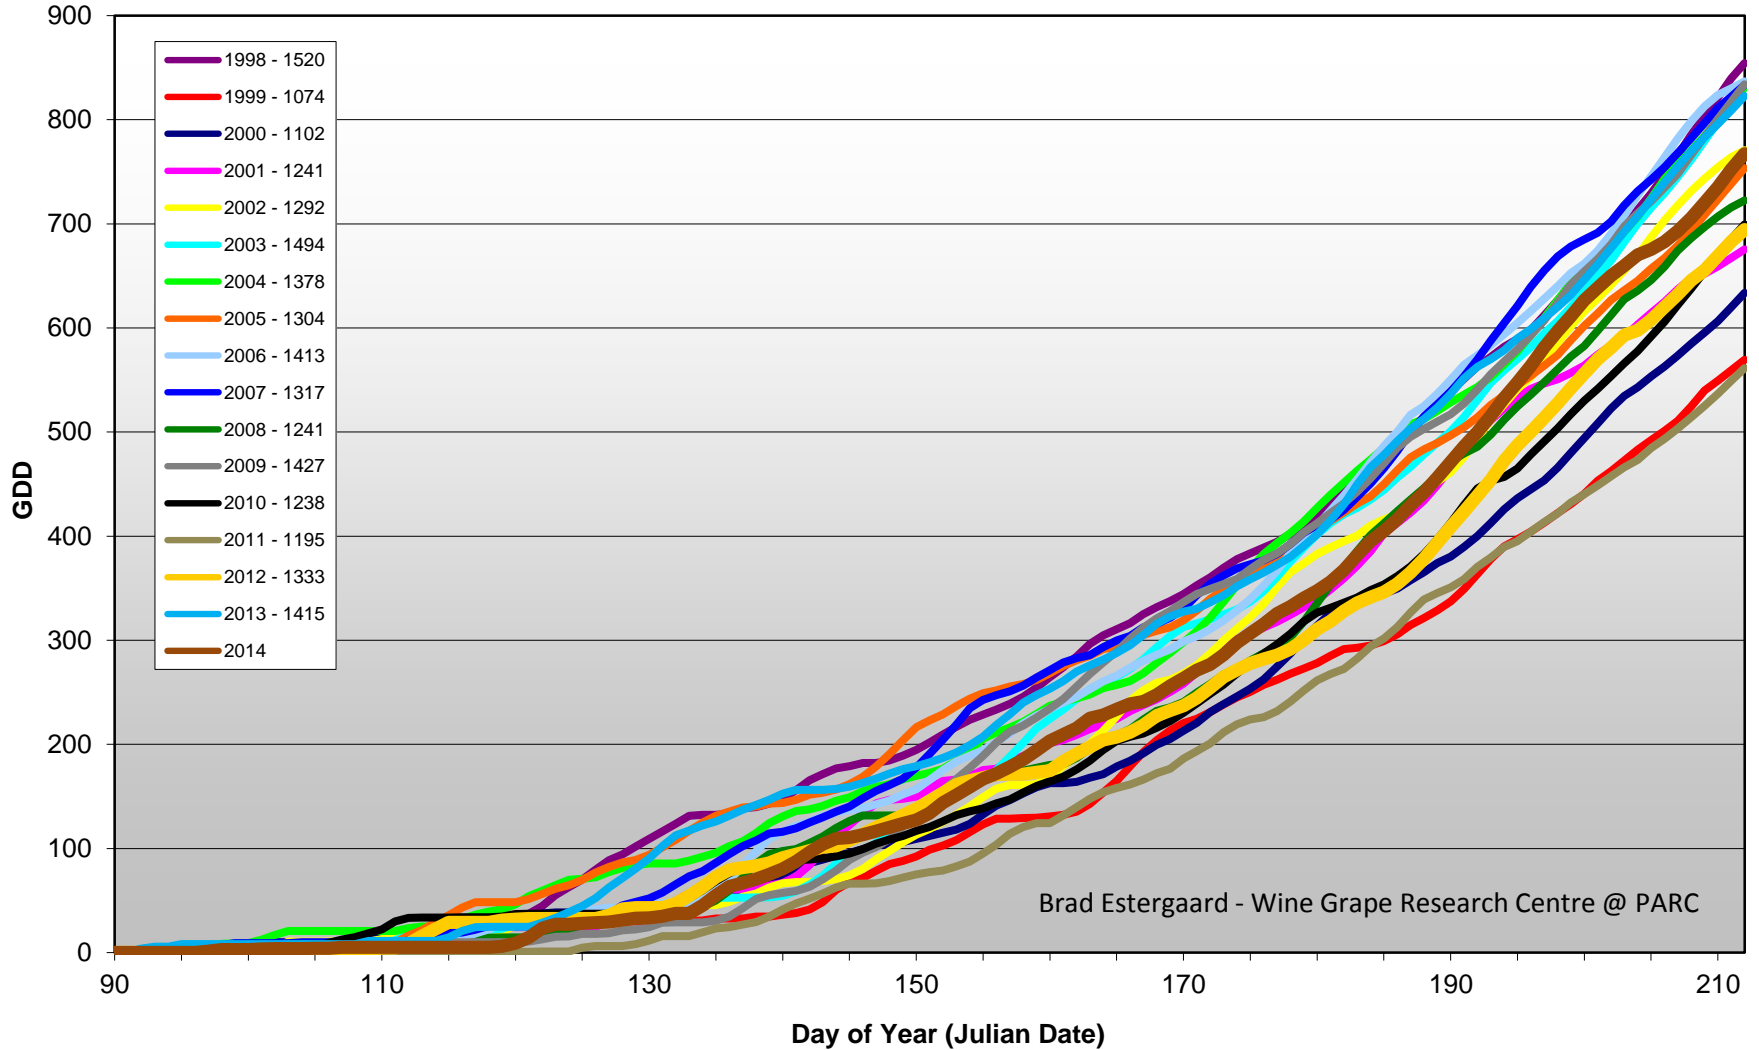

## Summerland - Cumulative GDD Comparison

Brad Estergaard - Wine Grape Research Centre @ PARC

# Summerland - Growing Degree Day Accumulation - 1998-2014 - April through July

### Summerland - Total Monthly Growing Degree Days [JULY] - 1998-2014

July

Month

Brad Estergaard - Wine Grape Research Centre @ PARC