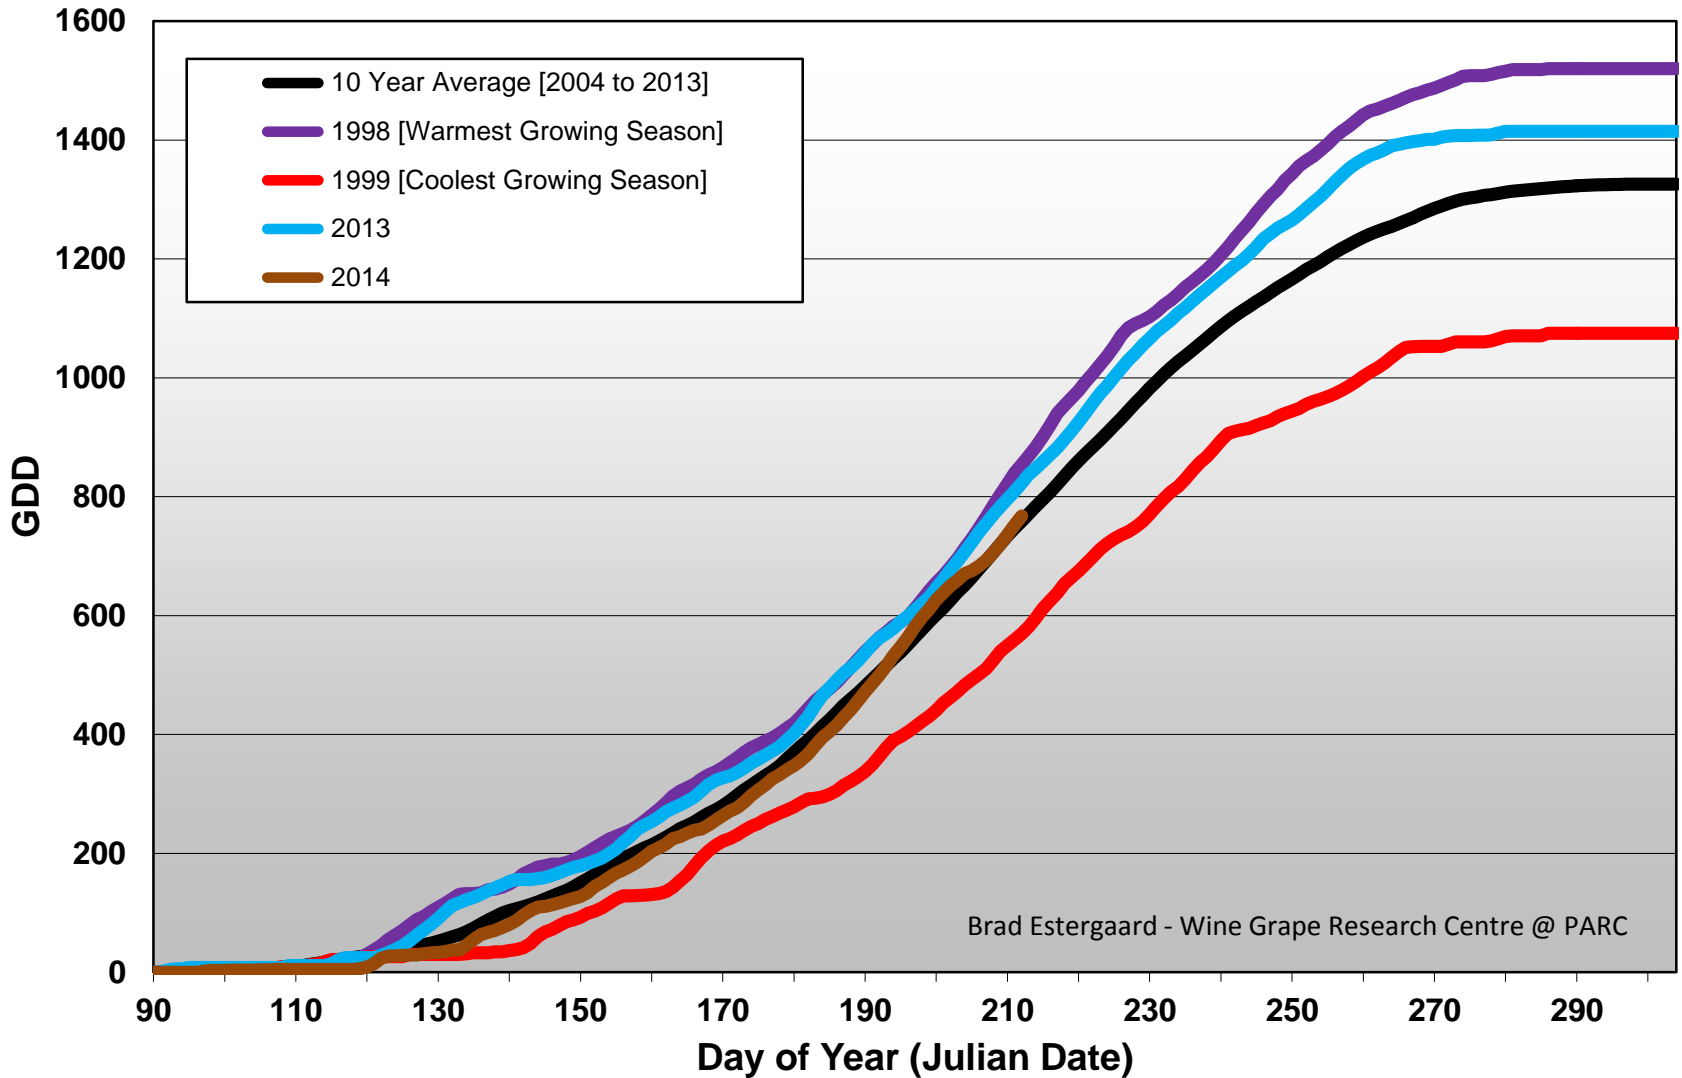

## Summerland - Cumulative GDD Comparison

Brad Estergaard - Wine Grape Research Centre @ PARC

# Summerland - Growing Degree Day Accumulation - 1998-2014 - April through July

### Summerland - Total Monthly Growing Degree Days [JULY] - 1998-2014

July

Month

Brad Estergaard - Wine Grape Research Centre @ PARC