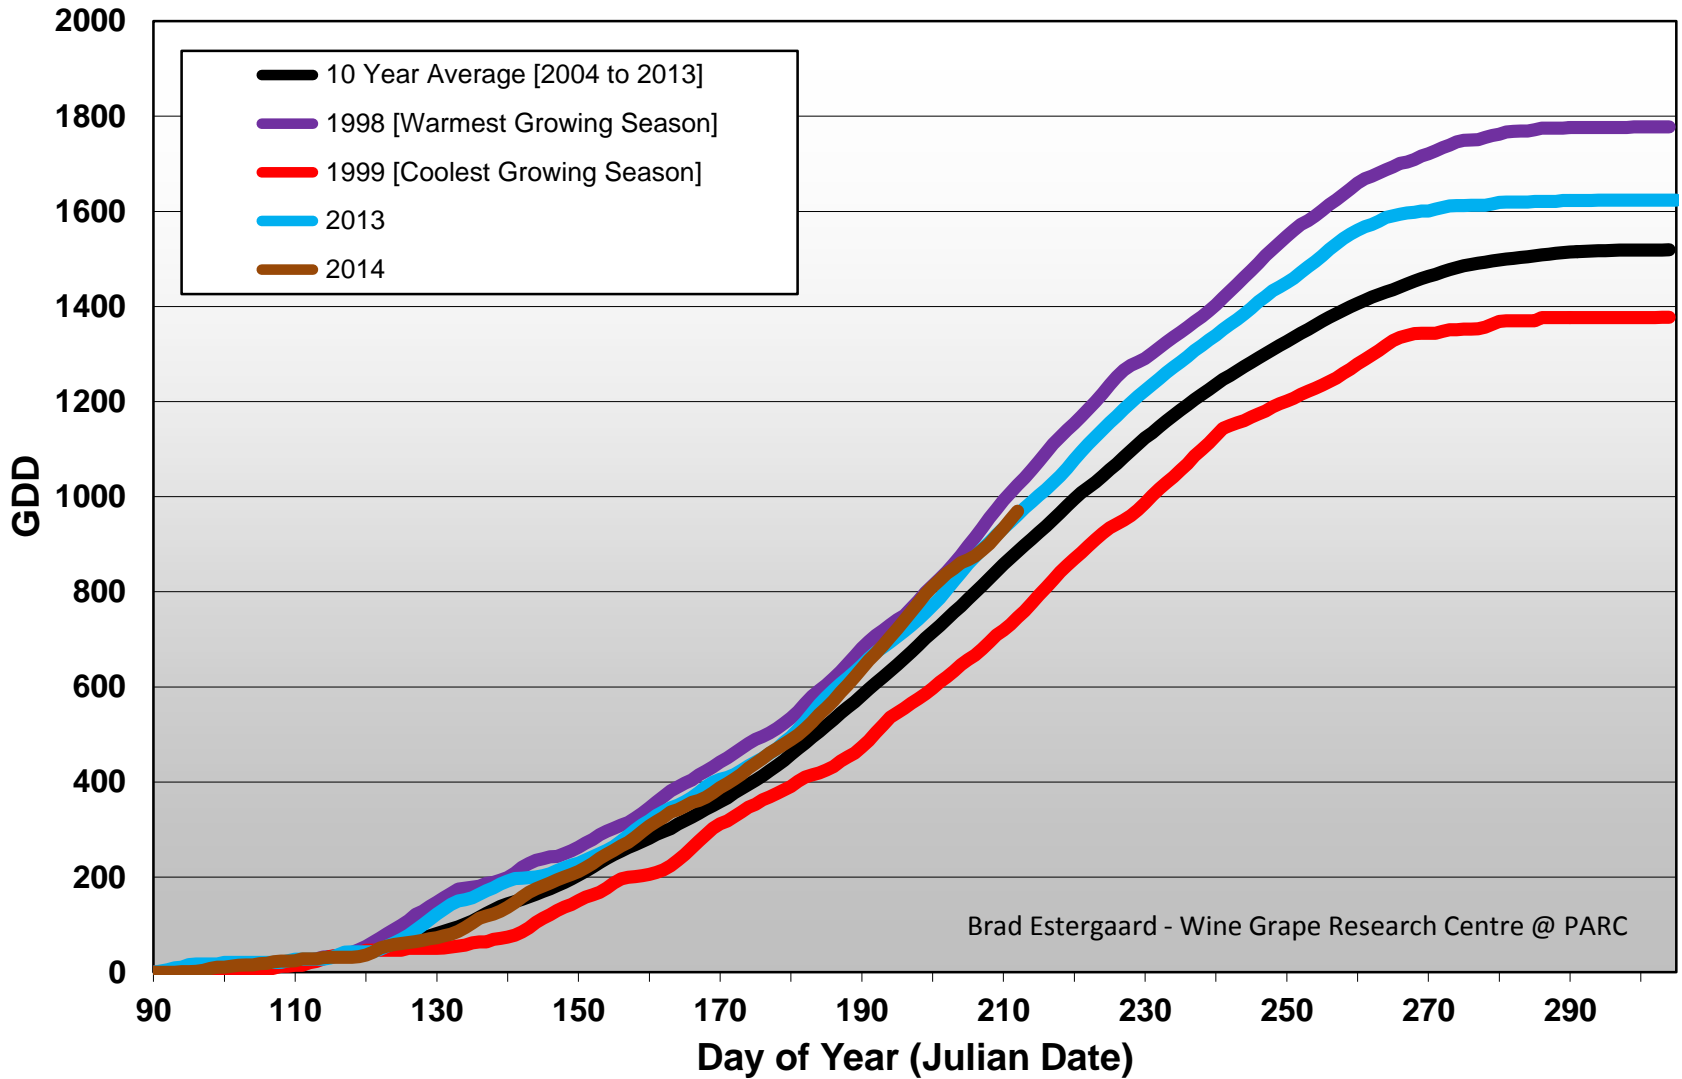

Osoyoos - Cummulative GDD Comparison

Brad Estergaard - Wine Grape Research Centre @ PARC