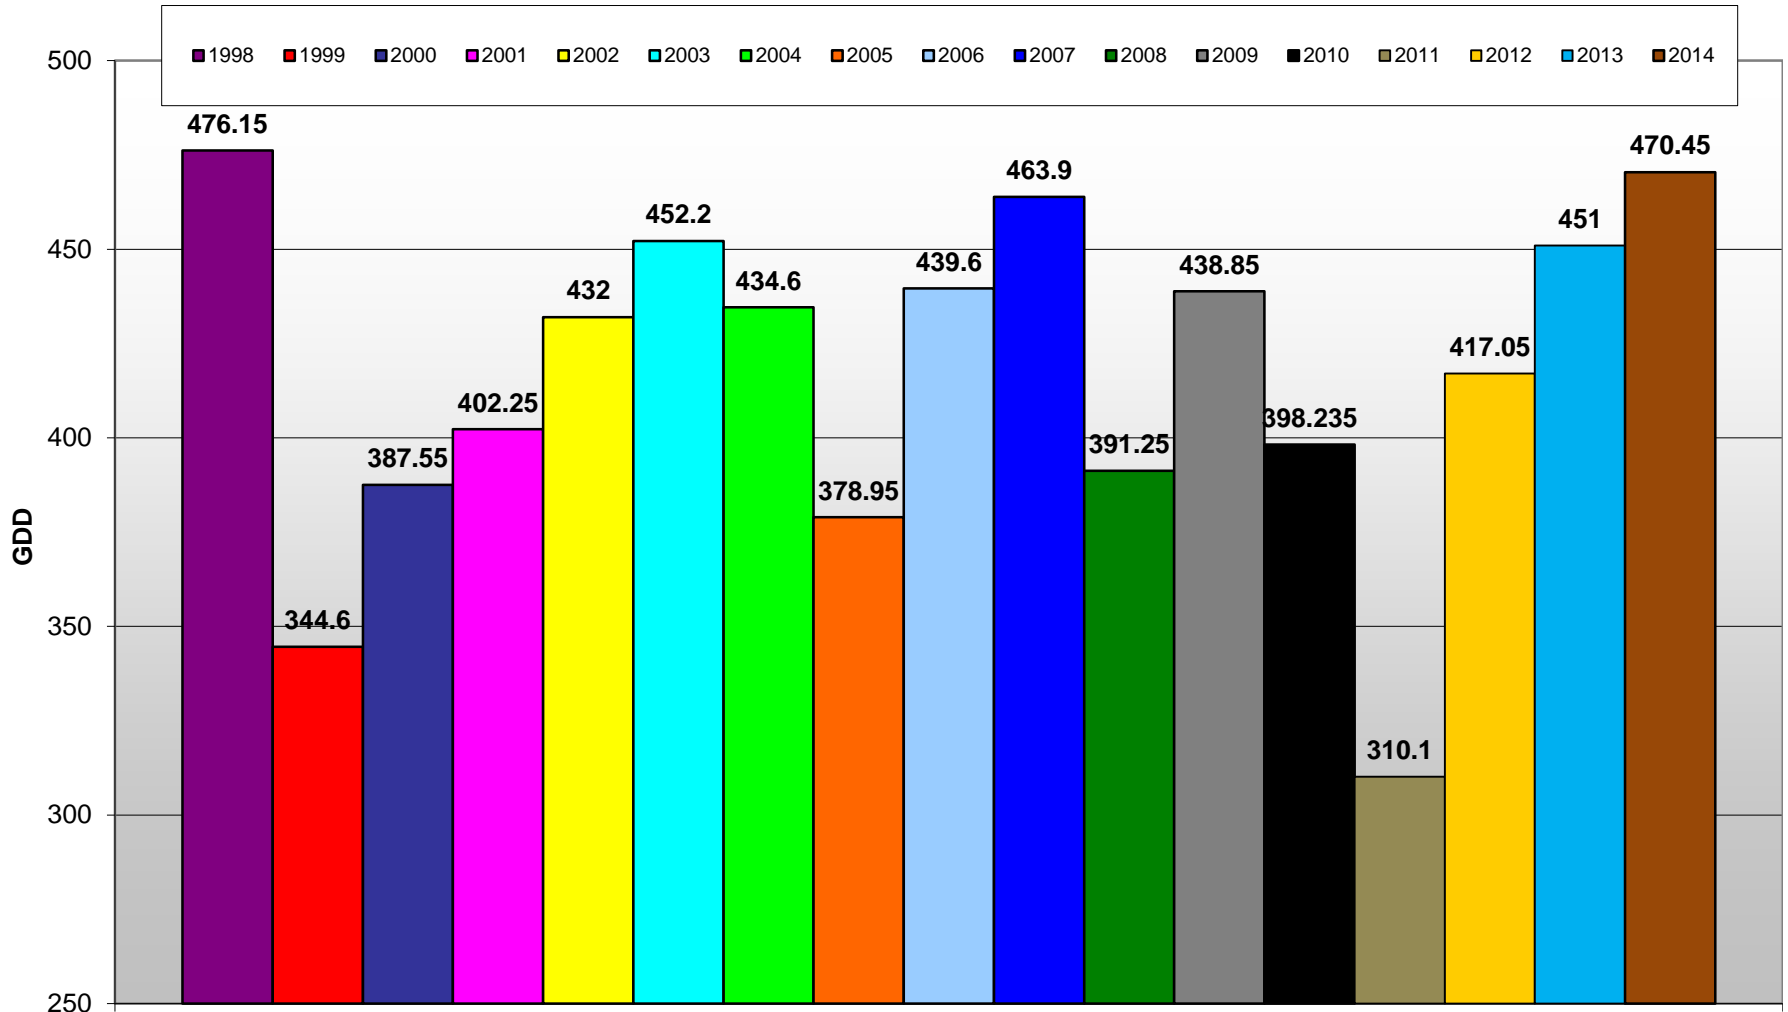

Osoyoos - Total Monthly Growing Degree Days [JULY] - 1998-2014

July
Month

Brad Estergaard - Wine Grape Research Centre @ PARC