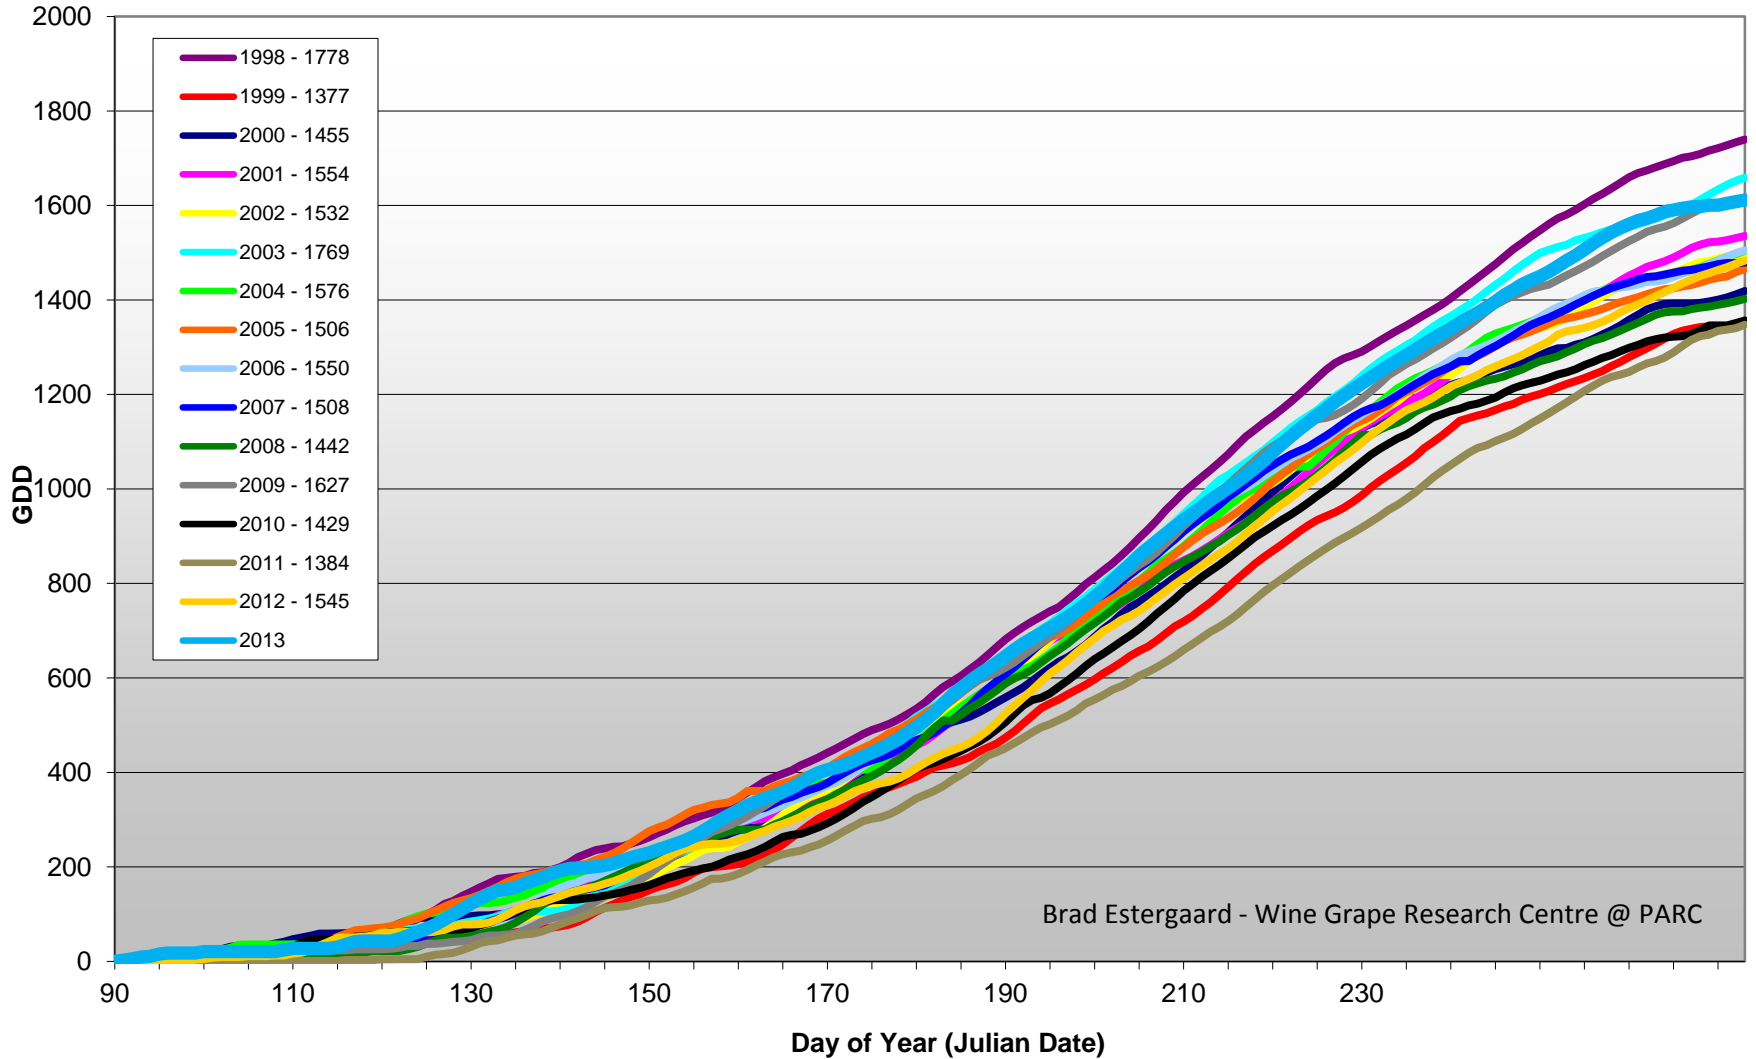

Summerland - Growing Degree Day Accumulation - 1998-2013 - April through September

Summerland - Total Monthly Growing Degree Days [SEPTEMBER] - 1998-2013

September

Month

Brad Estergaard - Wine Grape Research Centre @ PARC

Osoyoos - Growing Degree Day Accumulation - 1998-2013 - April through September

Osoyoos - Total Monthly Growing Degree Days [SEPTEMBER] - 1998-2013

September

Month

Brad Estergaard - Wine Grape Research Centre @ PARC