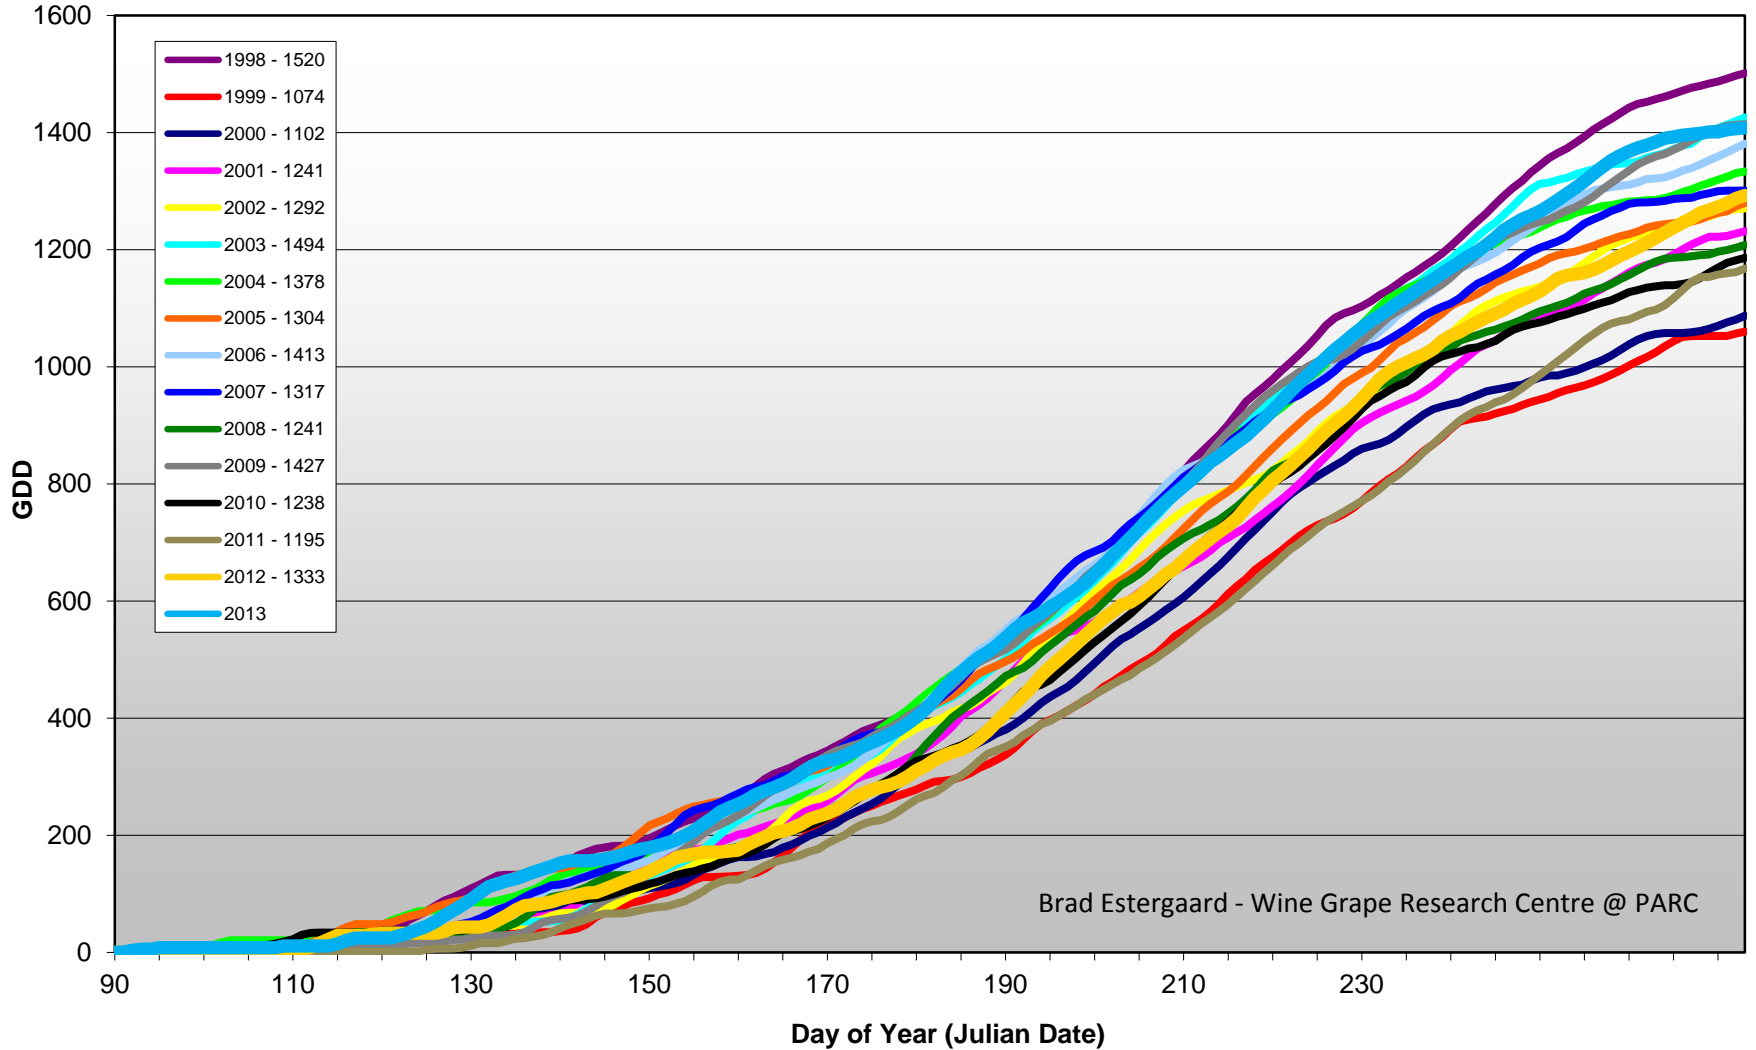

Summerland - Growing Degree Day Accumulation - 1998-2013 - April through September

Summerland - Total Monthly Growing Degree Days [SEPTEMBER] - 1998-2013

September

Month

Brad Estergaard - Wine Grape Research Centre @ PARC

Osoyoos - Growing Degree Day Accumulation - 1998-2013 - April through September

Osoyoos - Total Monthly Growing Degree Days [SEPTEMBER] - 1998-2013

September

Month

Brad Estergaard - Wine Grape Research Centre @ PARC