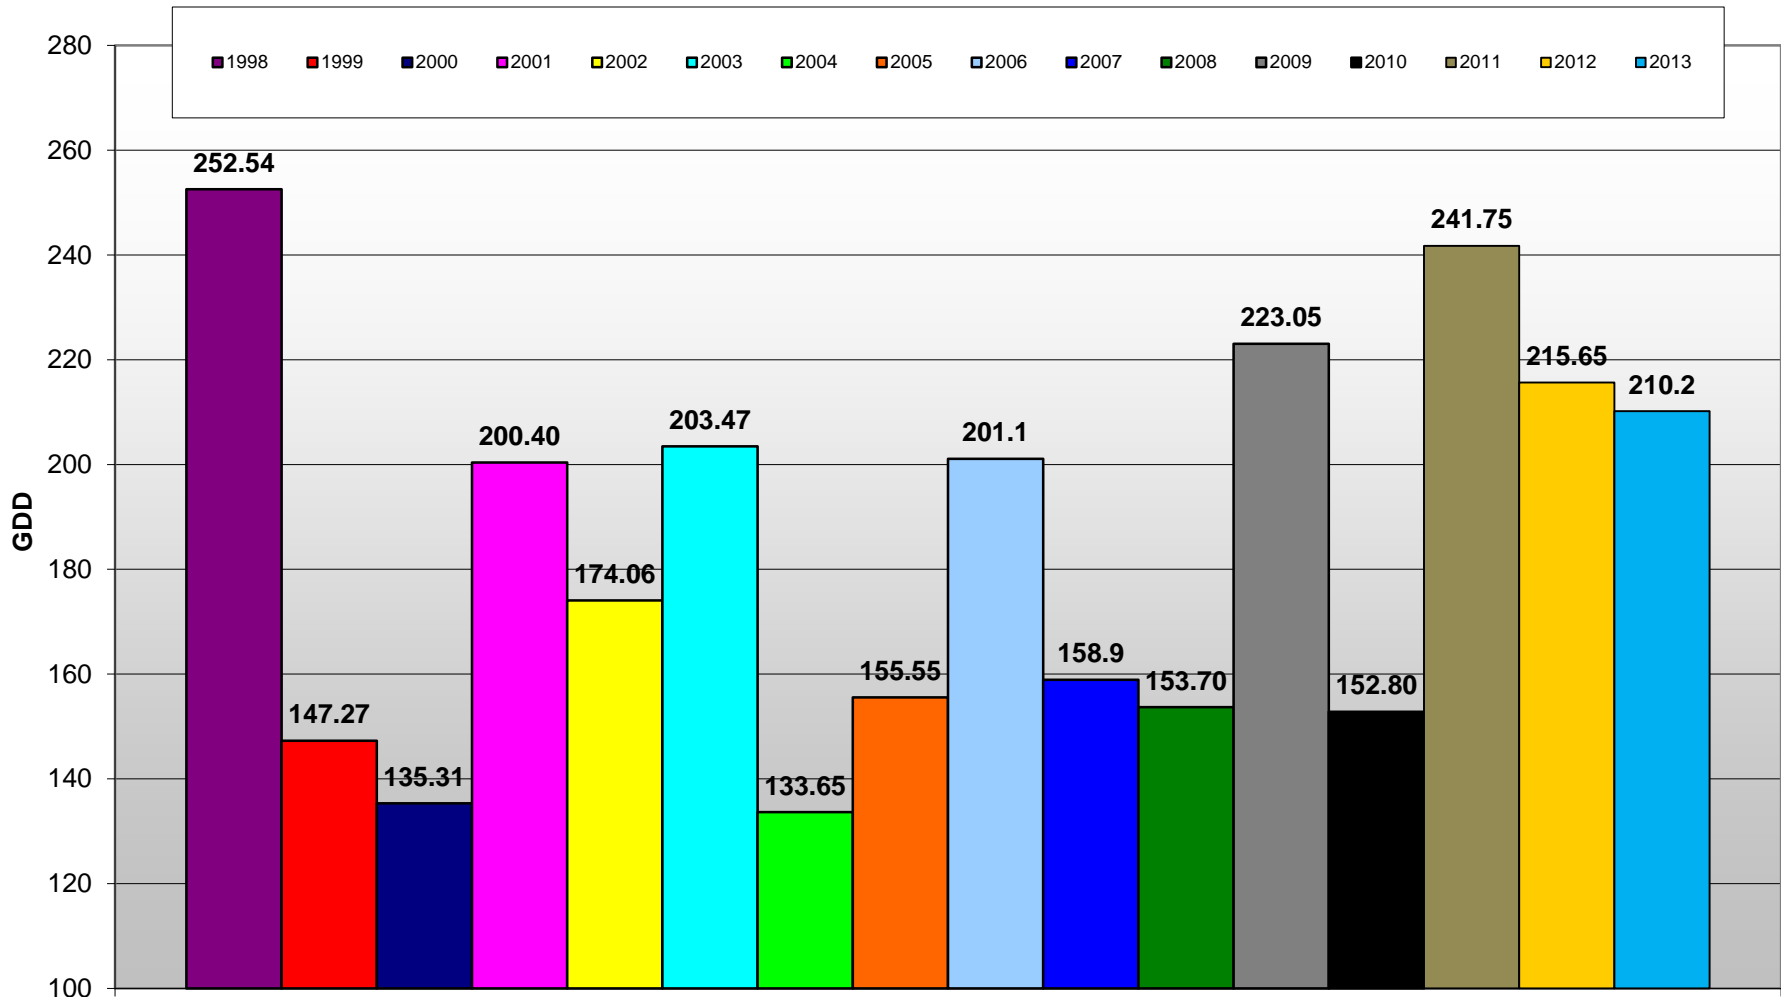

Summerland - Growing Degree Day Accumulation - 1998-2013 - April through September

Summerland - Total Monthly Growing Degree Days [SEPTEMBER] - 1998-2013

September

Month

Brad Estergaard - Wine Grape Research Centre @ PARC

Osoyoos - Growing Degree Day Accumulation - 1998-2013 - April through September

Osoyoos - Total Monthly Growing Degree Days [SEPTEMBER] - 1998-2013

September

Month

Brad Estergaard - Wine Grape Research Centre @ PARC