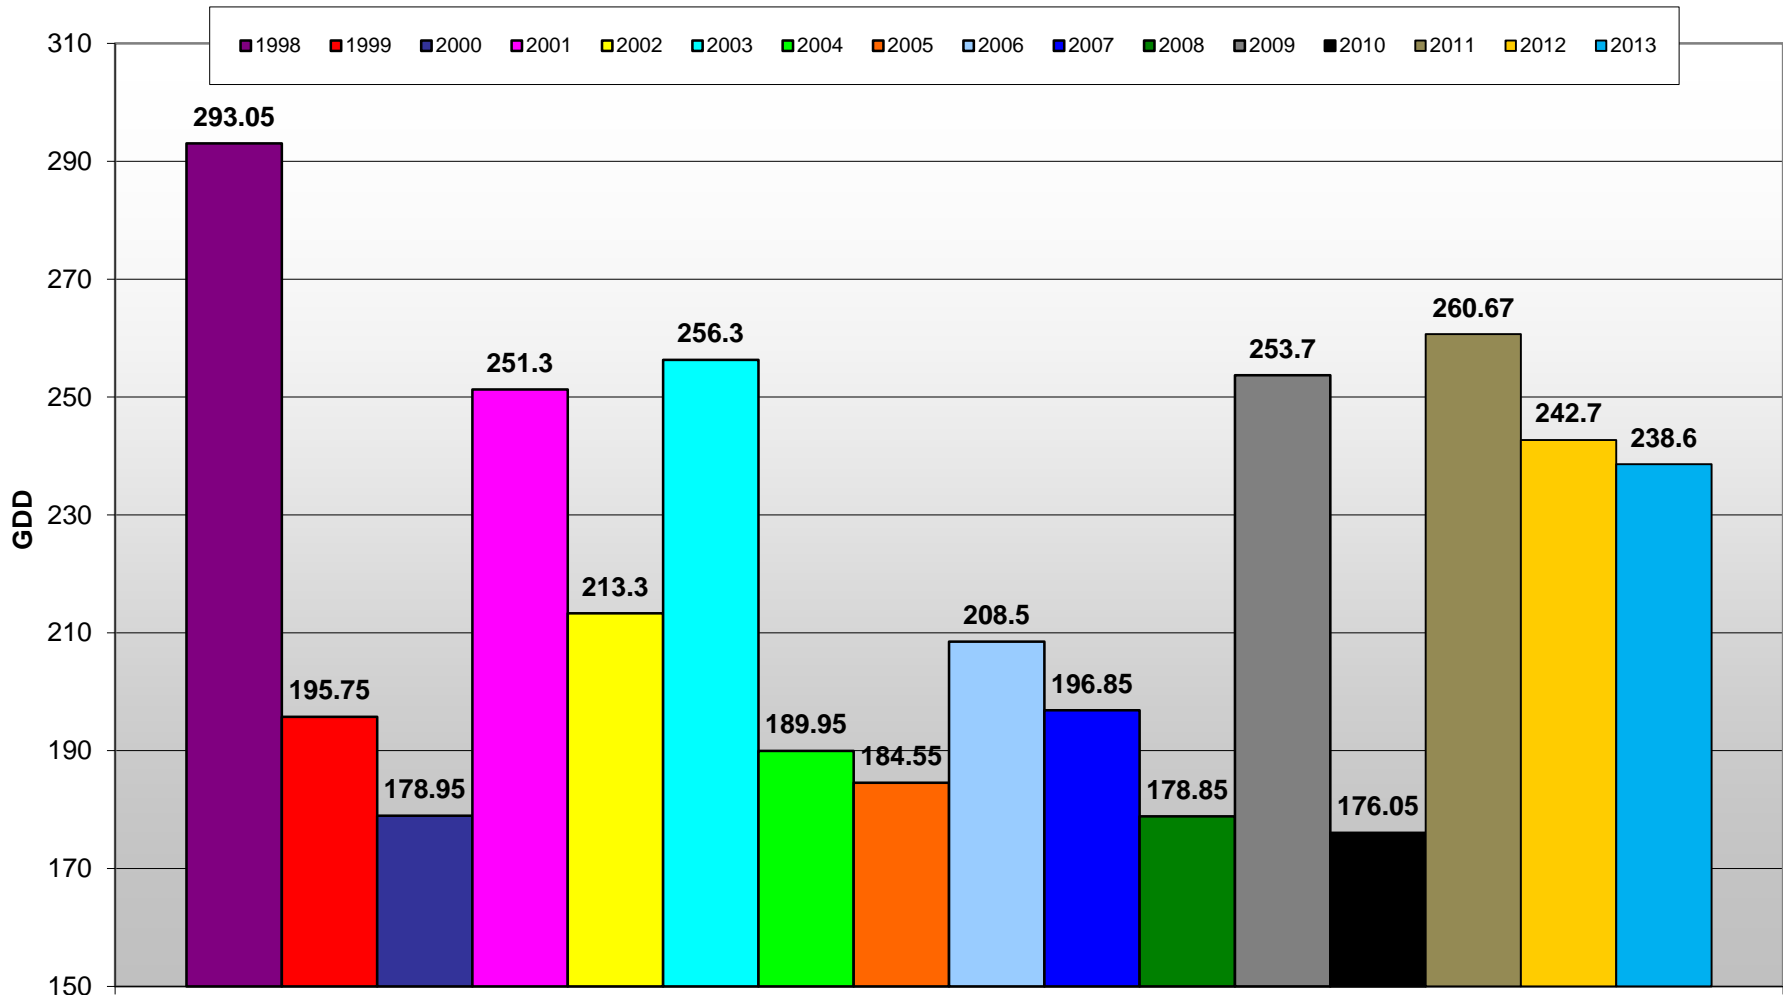

Summerland - Growing Degree Day Accumulation - 1998-2013 - April through September

Summerland - Total Monthly Growing Degree Days [SEPTEMBER] - 1998-2013

September

Month

Brad Estergaard - Wine Grape Research Centre @ PARC

Osoyoos - Growing Degree Day Accumulation - 1998-2013 - April through September

Osoyoos - Total Monthly Growing Degree Days [SEPTEMBER] - 1998-2013

September

Month

Brad Estergaard - Wine Grape Research Centre @ PARC