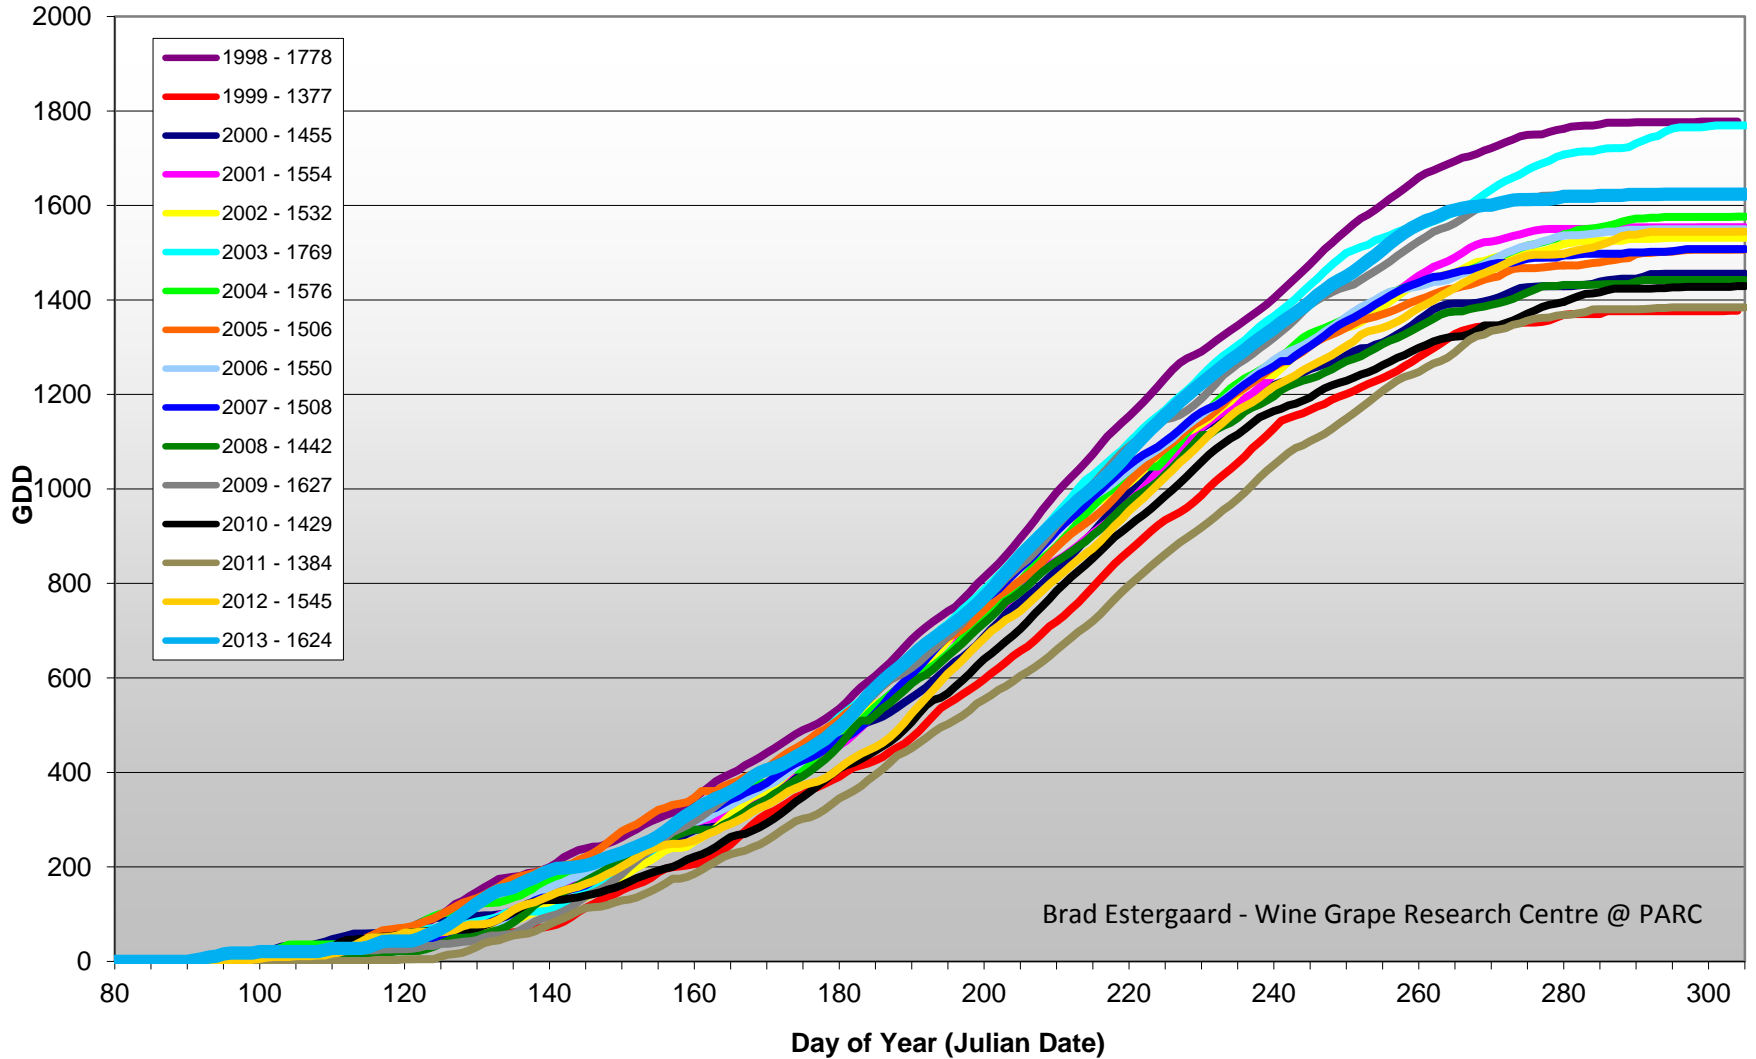

Summerland - Growing Degree Day Accumulation - 1998-2013

Summerland - Total Monthly Growing Degree Days [OCTOBER] - 1998-2013

October

Month

Brad Estergaard - Wine Grape Research Centre @ PARC

Summerland - Total Monthly Growing Degree Days - 1998-2013

Osoyoos - Growing Degree Day Accumulation - 1998-2013

Osoyoos - Total Monthly Growing Degree Days [OCTOBER] - 1998-2013

Osoyoos - Total Monthly Growing Degree Days - 1998-2013