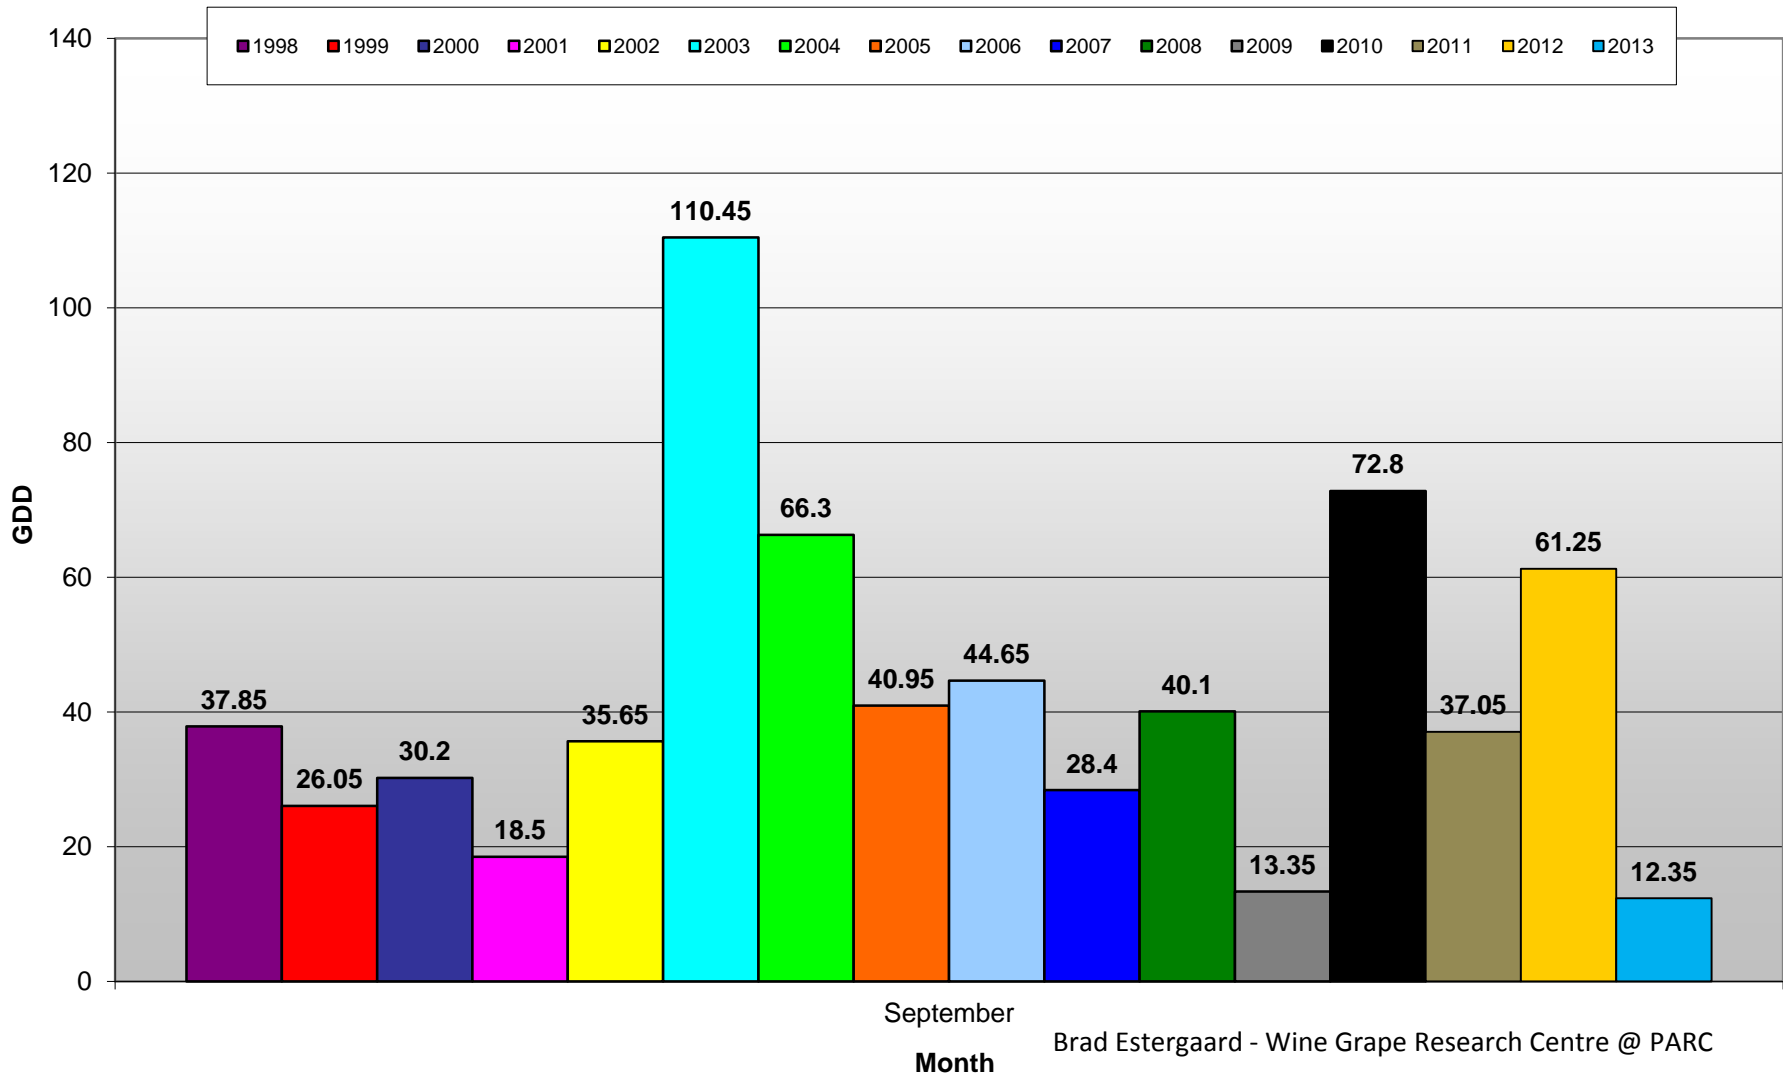

Osoyoos - Total Monthly Growing Degree Days [OCTOBER] - 1998-2013