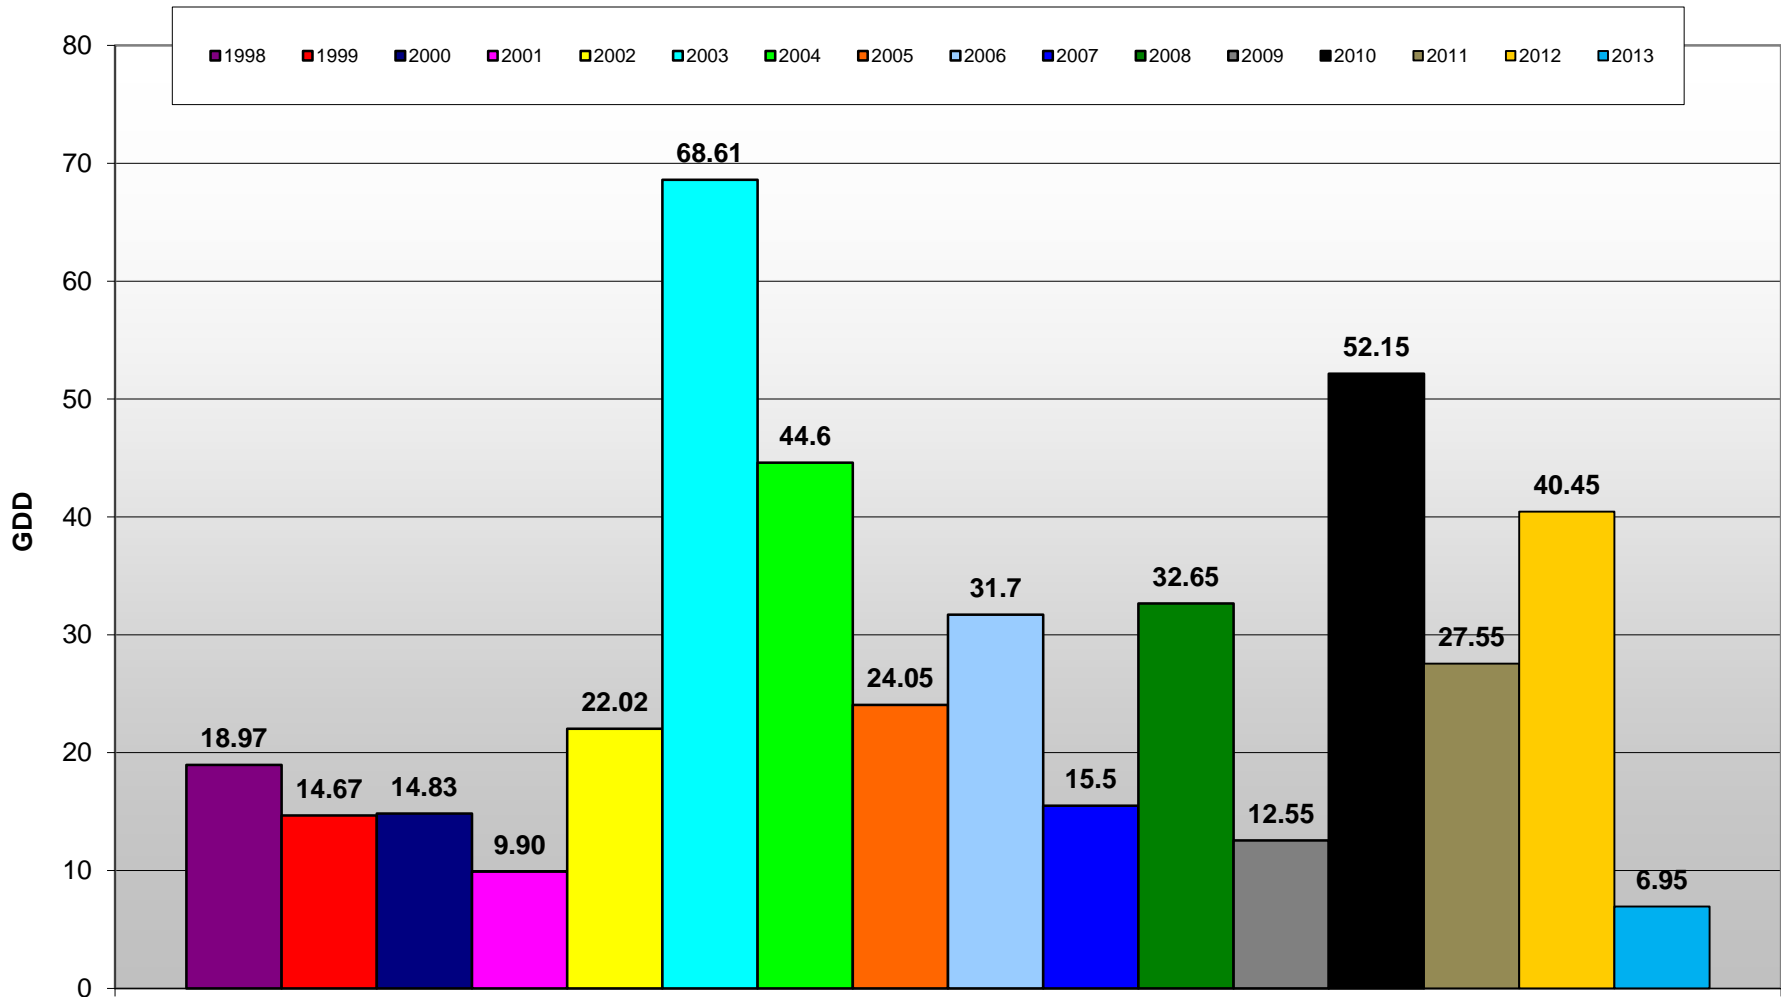

Summerland - Growing Degree Day Accumulation - 1998-2013

Summerland - Total Monthly Growing Degree Days [OCTOBER] - 1998-2013

October

Month

Brad Estergaard - Wine Grape Research Centre @ PARC

Summerland - Total Monthly Growing Degree Days - 1998-2013

Osoyoos - Growing Degree Day Accumulation - 1998-2013

Osoyoos - Total Monthly Growing Degree Days [OCTOBER] - 1998-2013

Osoyoos - Total Monthly Growing Degree Days - 1998-2013