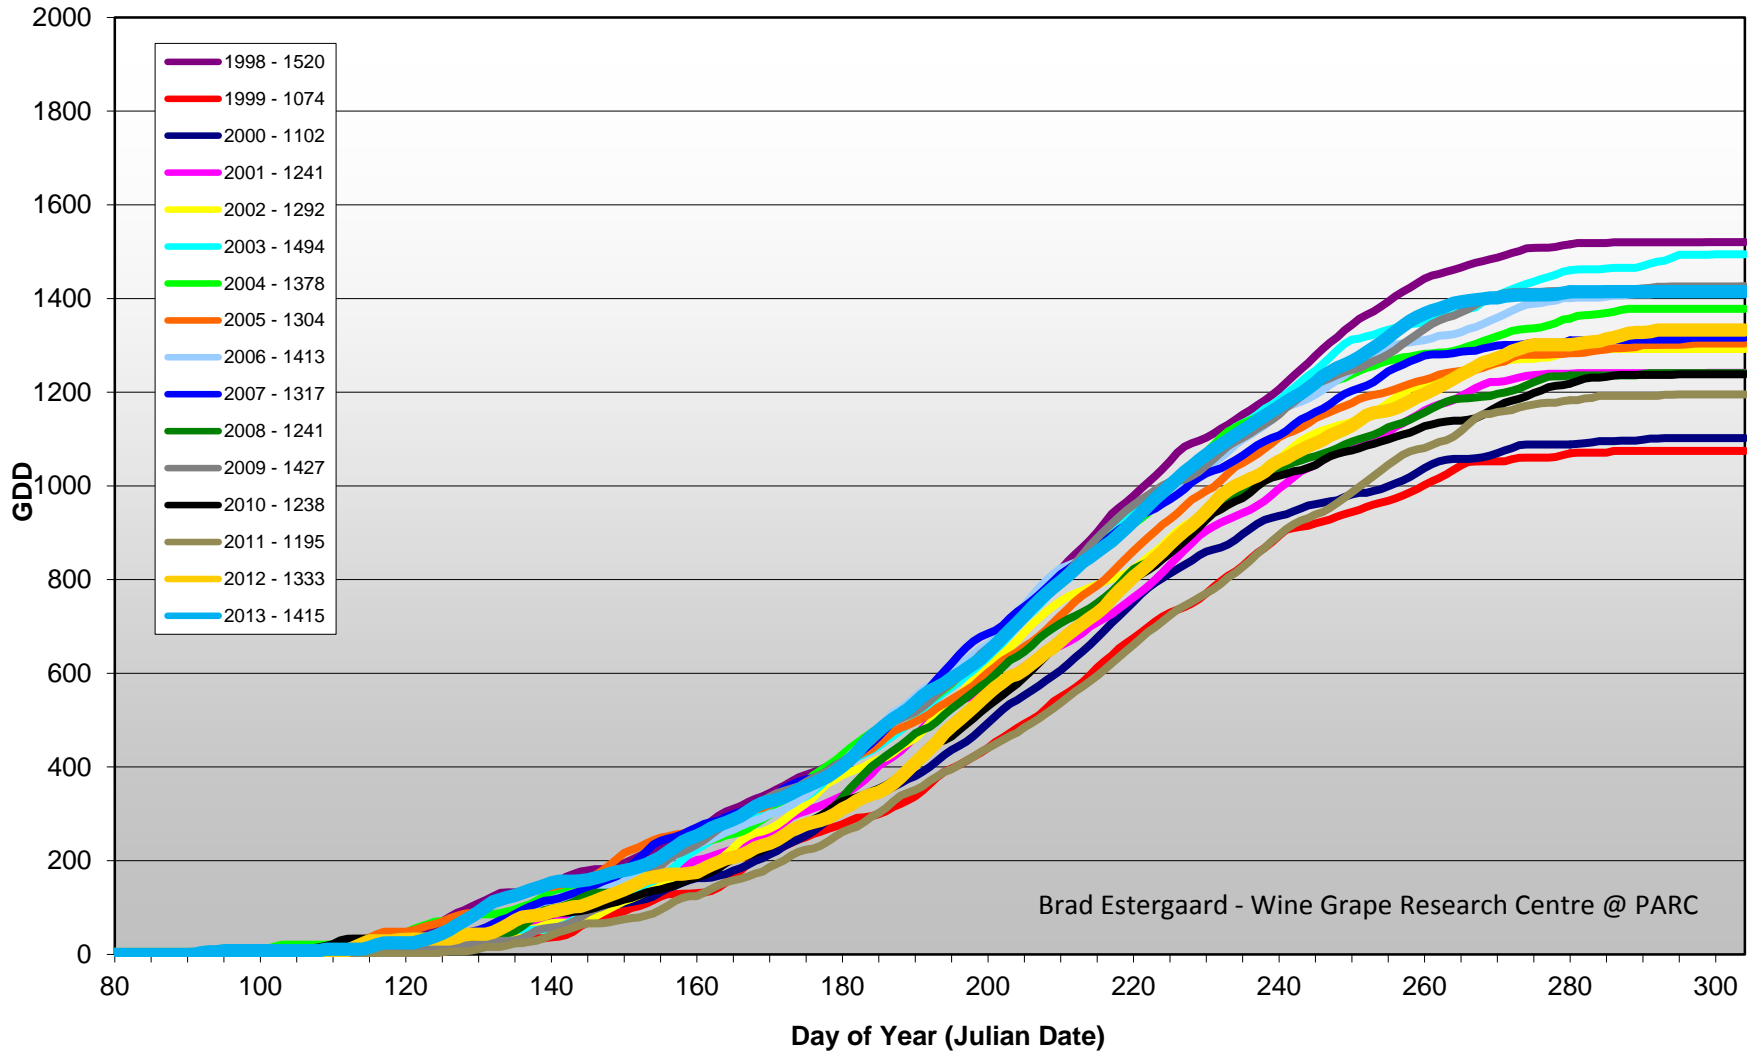

Summerland - Growing Degree Day Accumulation - 1998-2013

Summerland - Total Monthly Growing Degree Days [OCTOBER] - 1998-2013

October

Month

Brad Estergaard - Wine Grape Research Centre @ PARC

Summerland - Total Monthly Growing Degree Days - 1998-2013

Osoyoos - Growing Degree Day Accumulation - 1998-2013

Osoyoos - Total Monthly Growing Degree Days [OCTOBER] - 1998-2013

Osoyoos - Total Monthly Growing Degree Days - 1998-2013