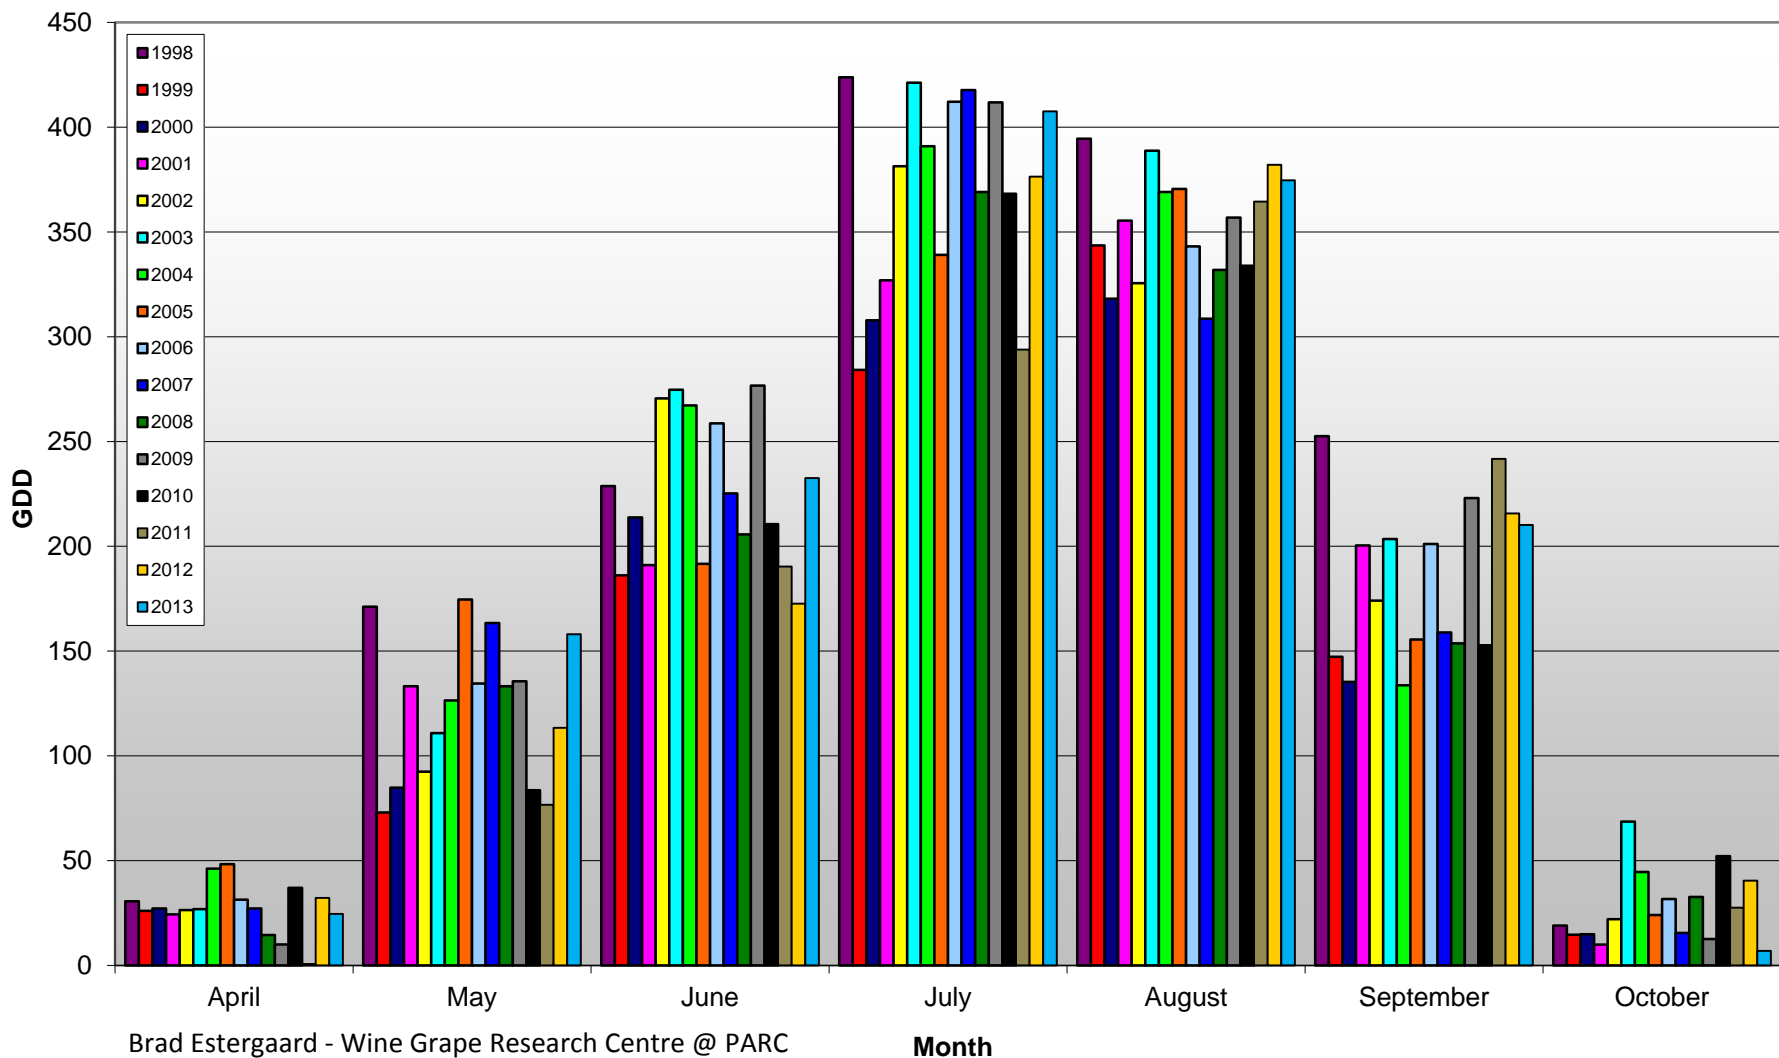

Summerland - Growing Degree Day Accumulation - 1998-2013

Summerland - Total Monthly Growing Degree Days [OCTOBER] - 1998-2013

October

Month

Brad Estergaard - Wine Grape Research Centre @ PARC

Summerland - Total Monthly Growing Degree Days - 1998-2013

Osoyoos - Growing Degree Day Accumulation - 1998-2013

Osoyoos - Total Monthly Growing Degree Days [OCTOBER] - 1998-2013

Osoyoos - Total Monthly Growing Degree Days - 1998-2013