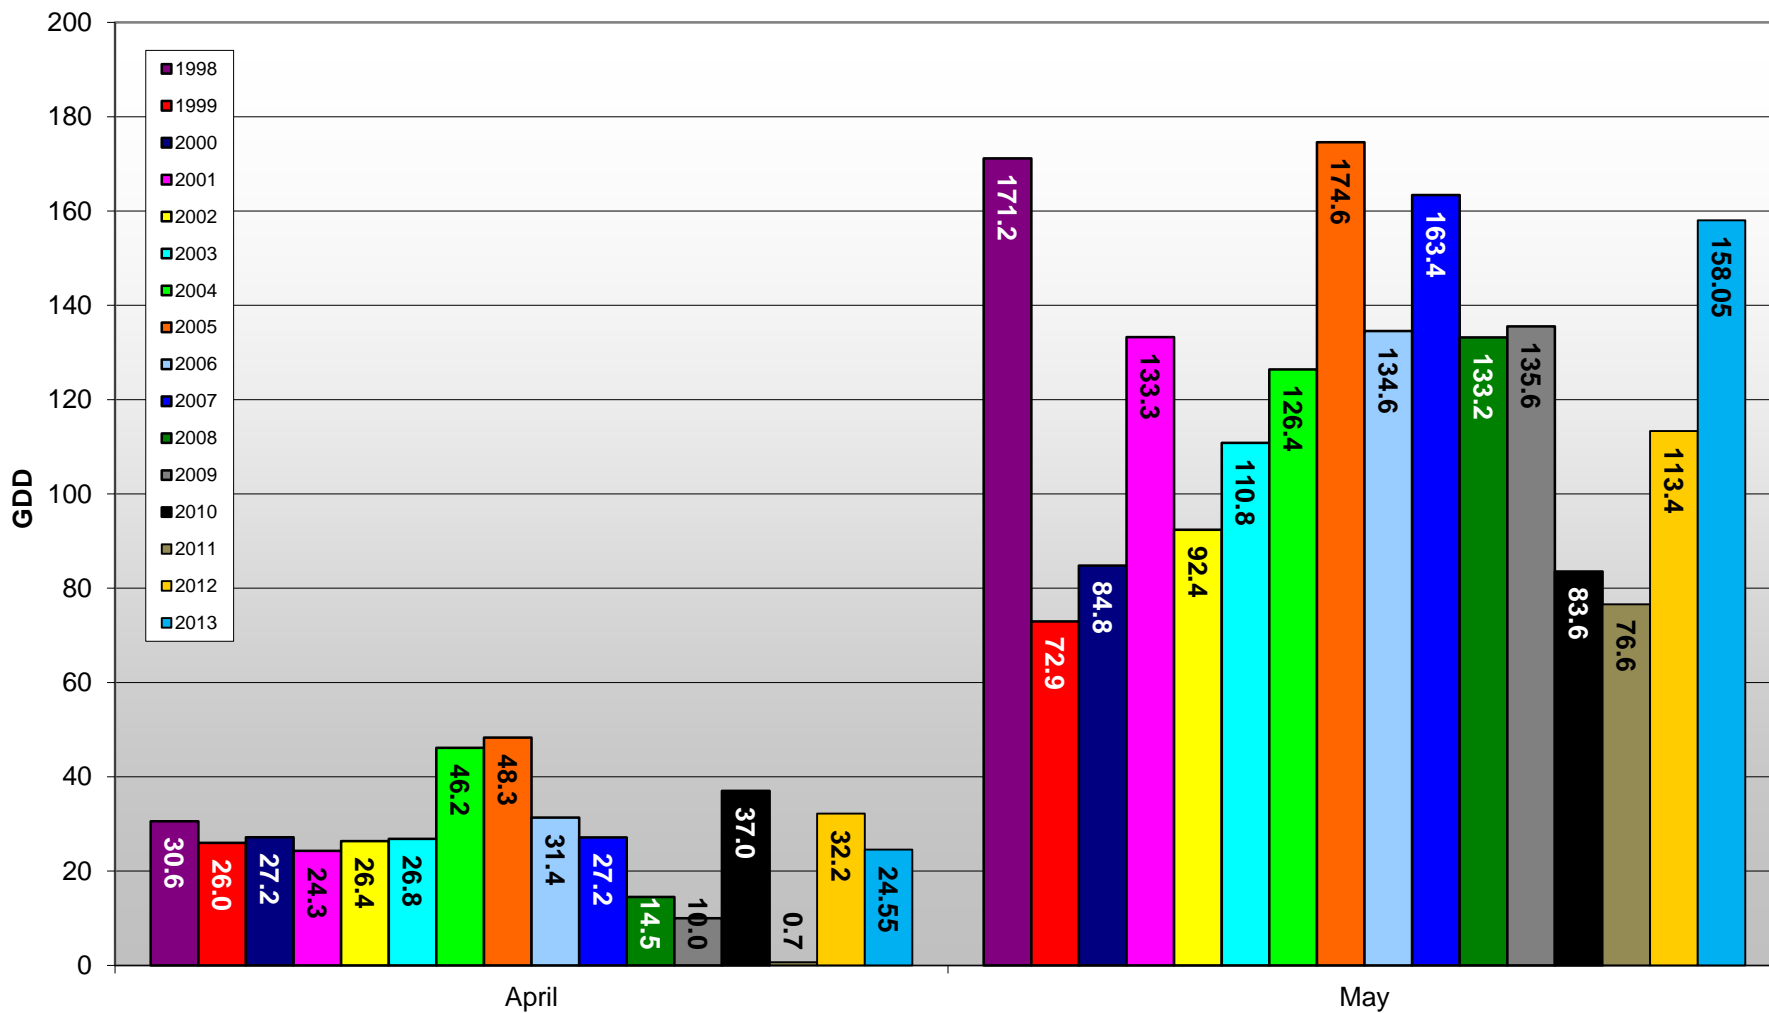

Summerland - Total Monthly Growing Degree Days [MAY] - 1998-2013

May

Month

Brad Estergaard - Wine Grape Research Centre @ PARC

Summerland - Total Monthly Growing Degree Days - April + May - 1998-2013

Brad Estergaard - Wine Grape Research Centre @ PARC

Month

Summerland - Growing Degree Day Accumulation - 1998-2013 - April + May

Summerland - Growing Degree Day Accumulation - 1998-2013

Osoyoos - Total Monthly Growing Degree Days [MAY] - 1998-2013

Brad Estergaard - Wine Grape Research Centre @ PARC