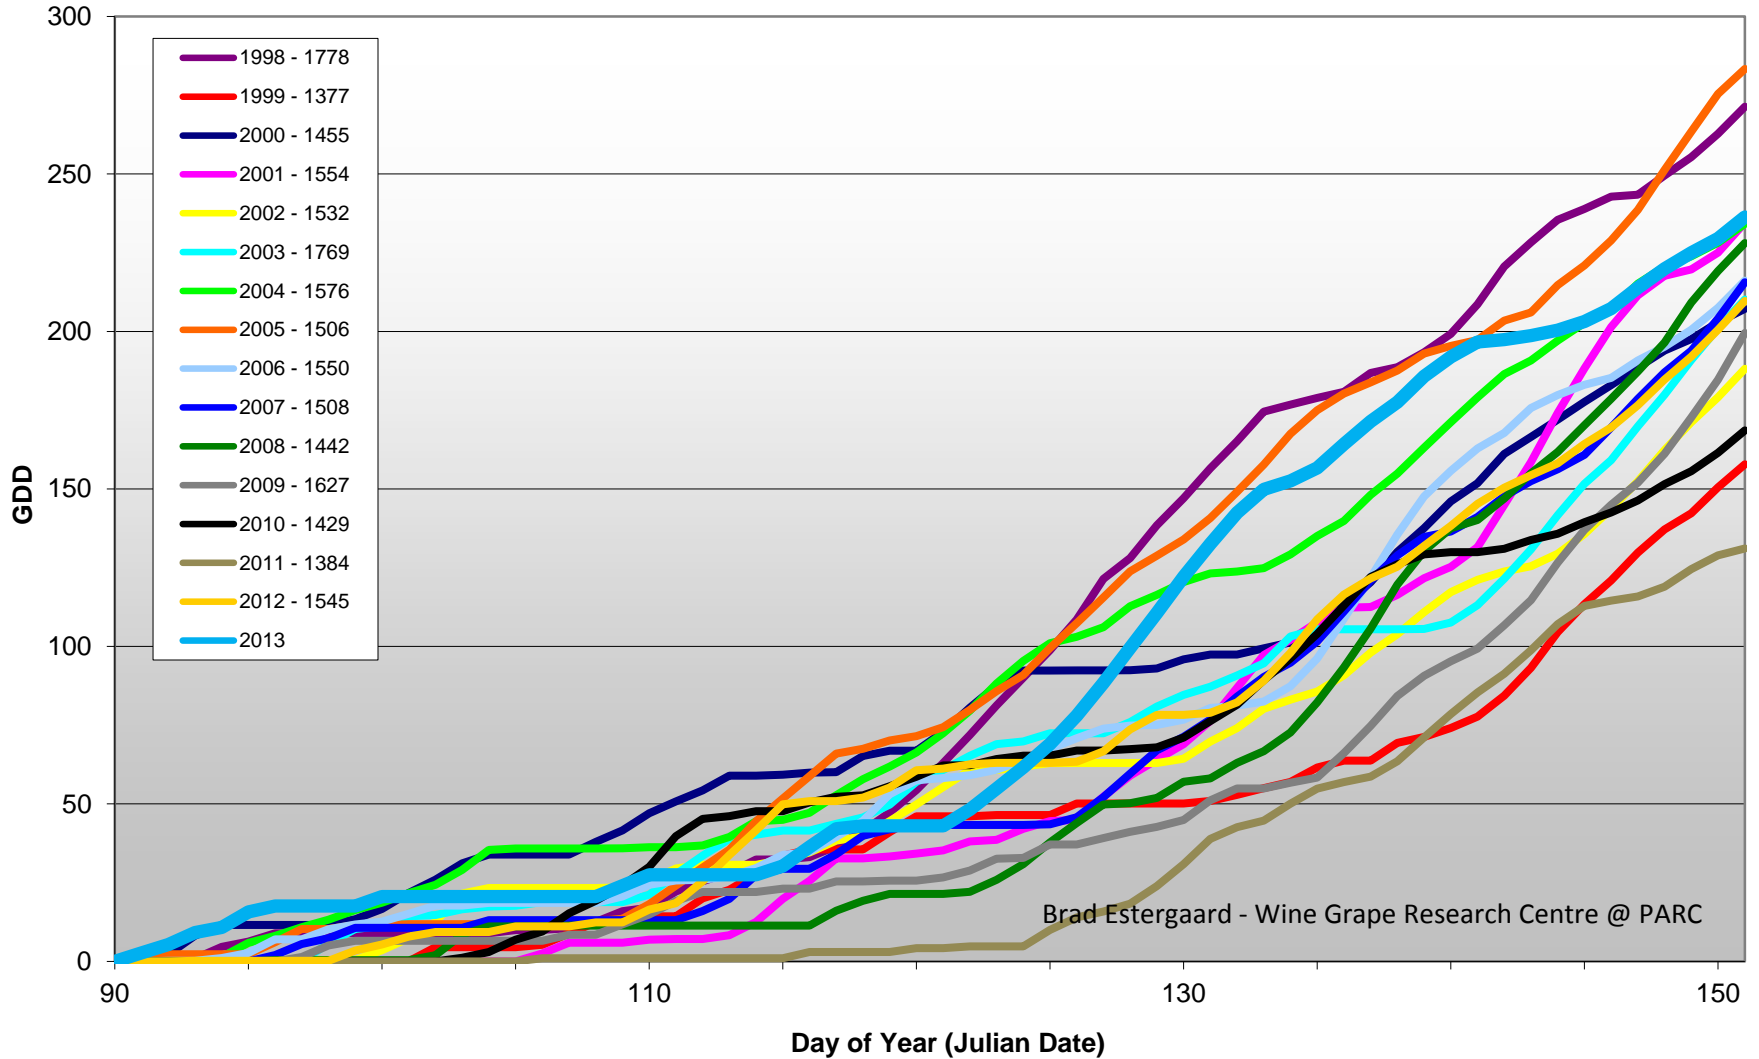

Month

Summerland - Growing Degree Day Accumulation - 1998-2013 - April + May

Summerland - Growing Degree Day Accumulation - 1998-2013

Osoyoos - Total Monthly Growing Degree Days [MAY] - 1998-2013

Brad Estergaard - Wine Grape Research Centre @ PARC

May
Month

Brad Estergaard - Wine Grape Research Centre @ PARC

Osoyoos - Total Monthly Growing Degree Days - April + May - 1998-2013

Brad Estergaard - Wine Grape Research Centre @ PARC

Month

Osoyoos - Growing Degree Day Accumulation - 1998-2013 - April + May