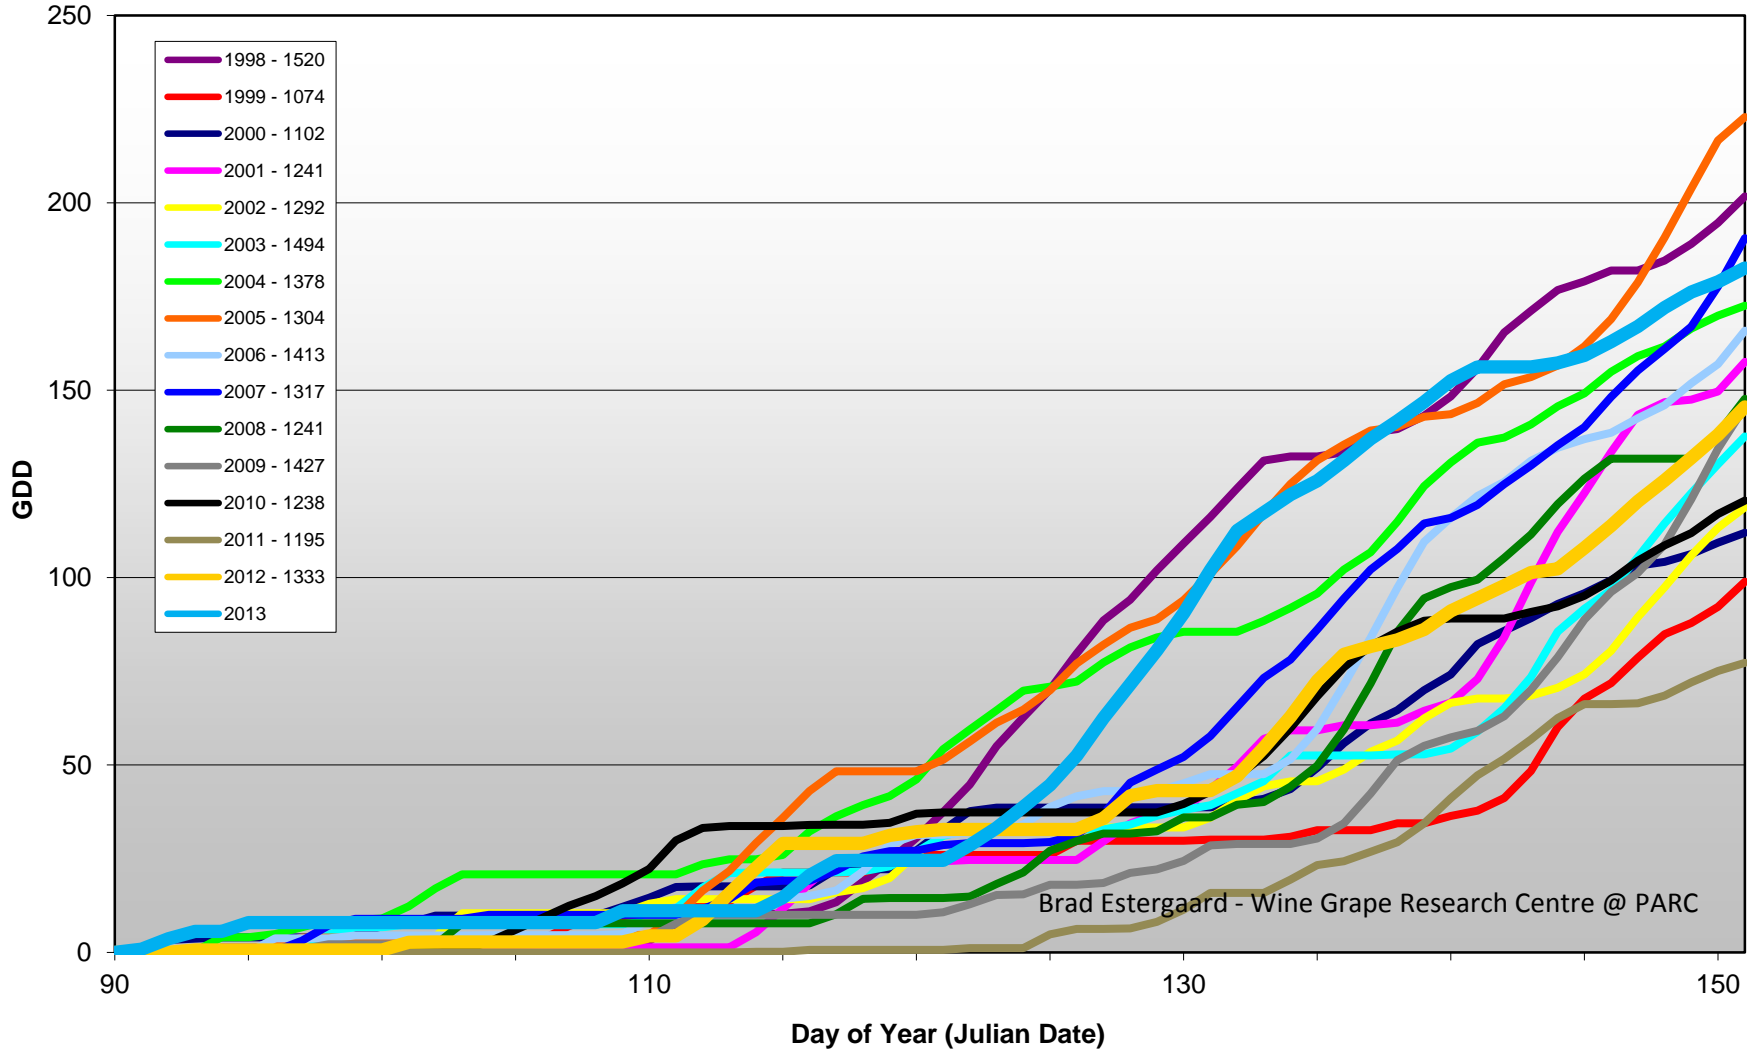

Summerland - Total Monthly Growing Degree Days [MAY] - 1998-2013

May

Month

Brad Estergaard - Wine Grape Research Centre @ PARC

Summerland - Total Monthly Growing Degree Days - April + May - 1998-2013

Brad Estergaard - Wine Grape Research Centre @ PARC

Month

Summerland - Growing Degree Day Accumulation - 1998-2013 - April + May

Summerland - Growing Degree Day Accumulation - 1998-2013

Osoyoos - Total Monthly Growing Degree Days [MAY] - 1998-2013

Brad Estergaard - Wine Grape Research Centre @ PARC