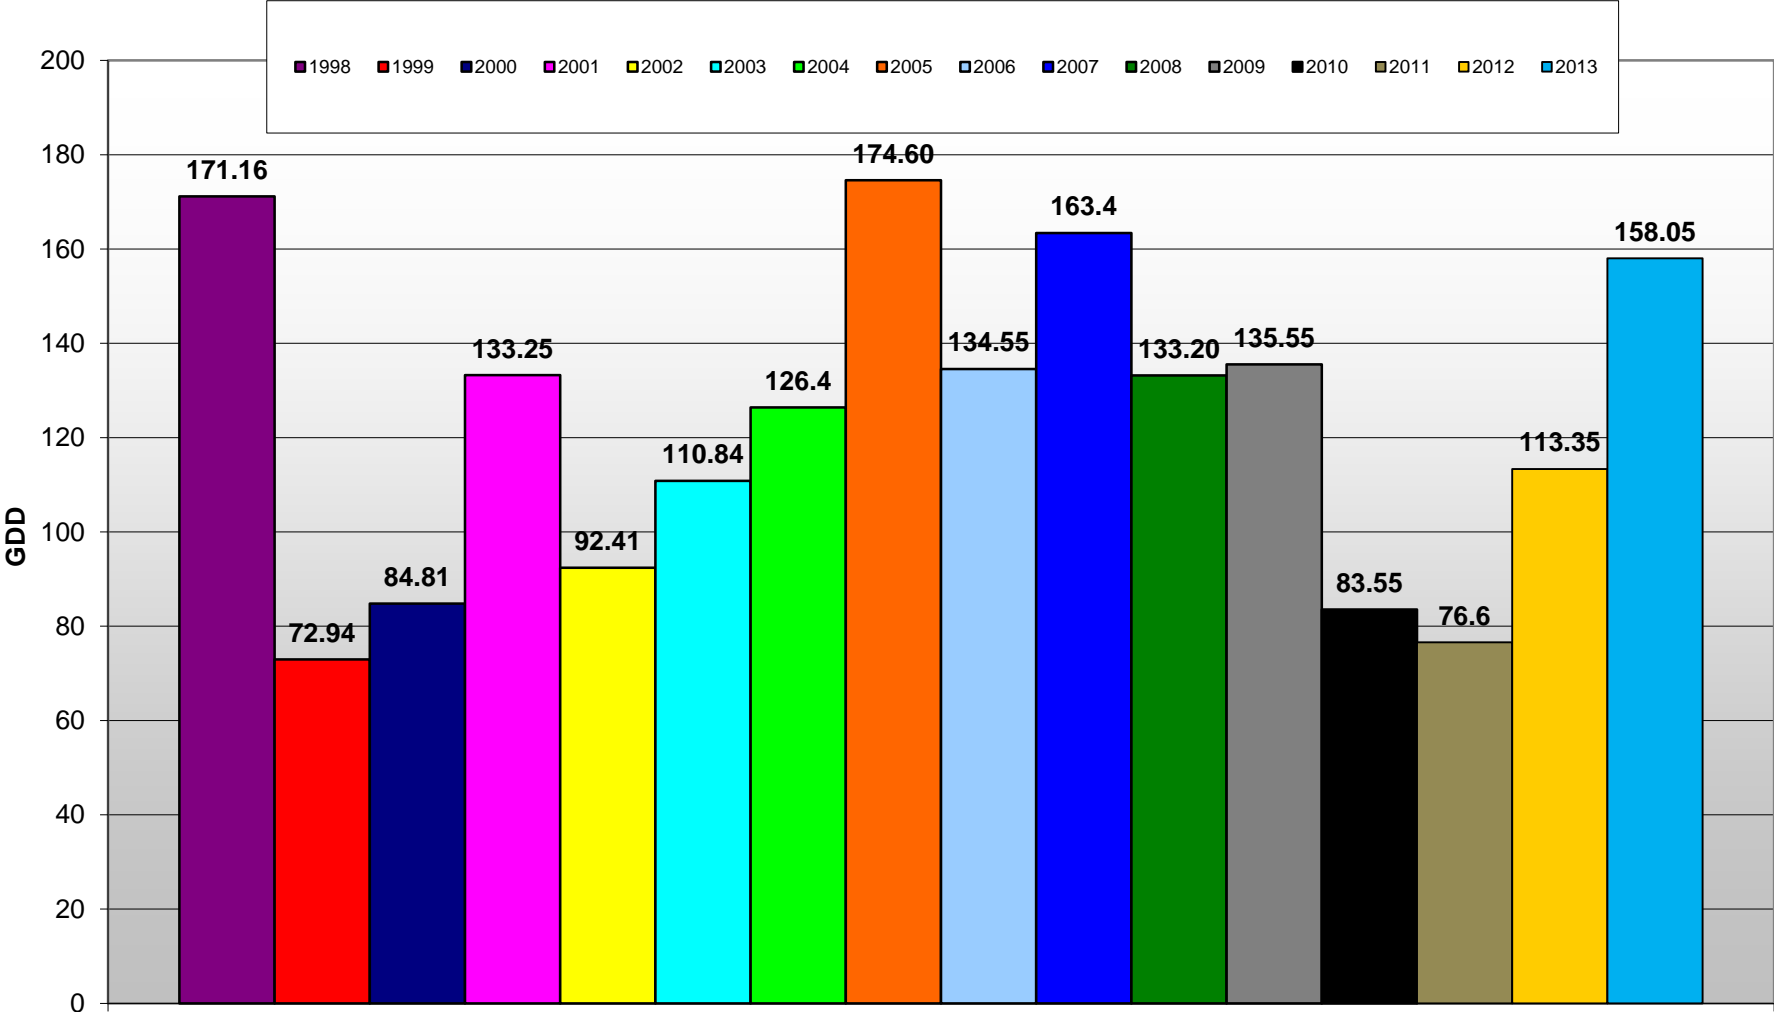

Summerland - Total Monthly Growing Degree Days [MAY] - 1998-2013

May

Month

Brad Estergaard - Wine Grape Research Centre @ PARC

Summerland - Total Monthly Growing Degree Days - April + May - 1998-2013

Brad Estergaard - Wine Grape Research Centre @ PARC

Month

Summerland - Growing Degree Day Accumulation - 1998-2013 - April + May

Summerland - Growing Degree Day Accumulation - 1998-2013

Osoyoos - Total Monthly Growing Degree Days [MAY] - 1998-2013

Brad Estergaard - Wine Grape Research Centre @ PARC