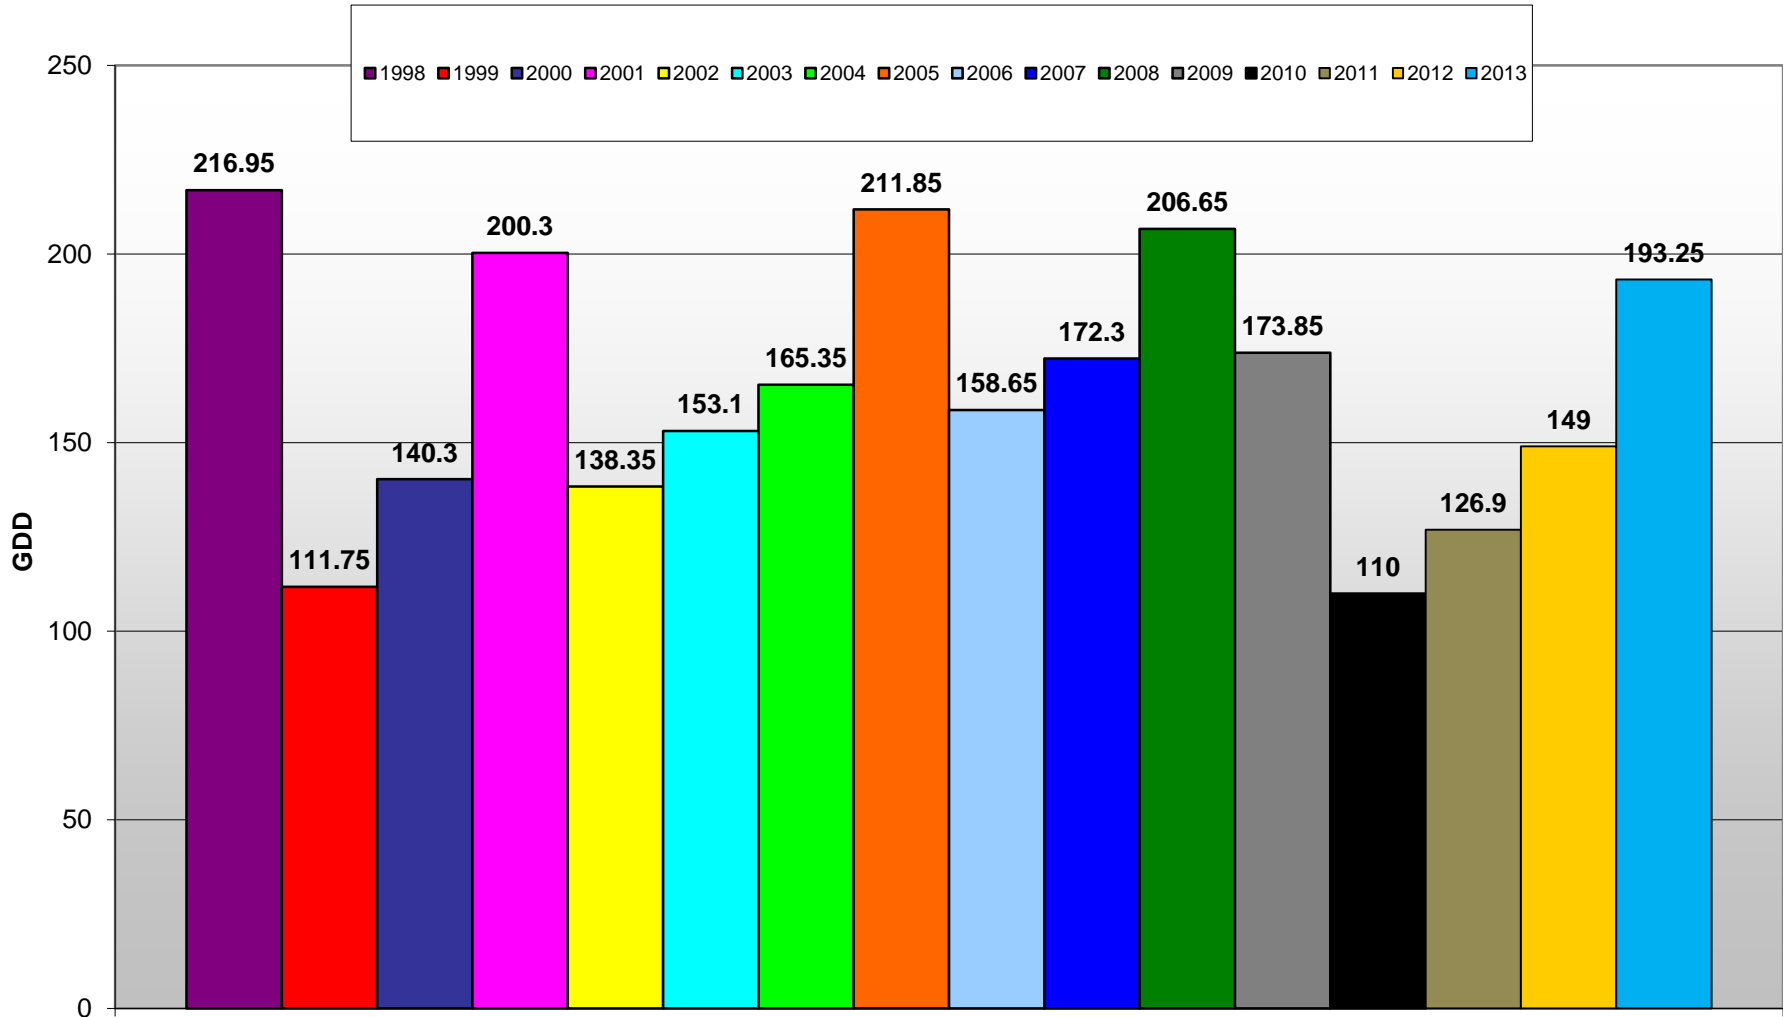

Summerland - Total Monthly Growing Degree Days [MAY] - 1998-2013

May

Month

Brad Estergaard - Wine Grape Research Centre @ PARC

Summerland - Total Monthly Growing Degree Days - April + May - 1998-2013

Brad Estergaard - Wine Grape Research Centre @ PARC

Month

Summerland - Growing Degree Day Accumulation - 1998-2013 - April + May

Summerland - Growing Degree Day Accumulation - 1998-2013

Osoyoos - Total Monthly Growing Degree Days [MAY] - 1998-2013

Brad Estergaard - Wine Grape Research Centre @ PARC