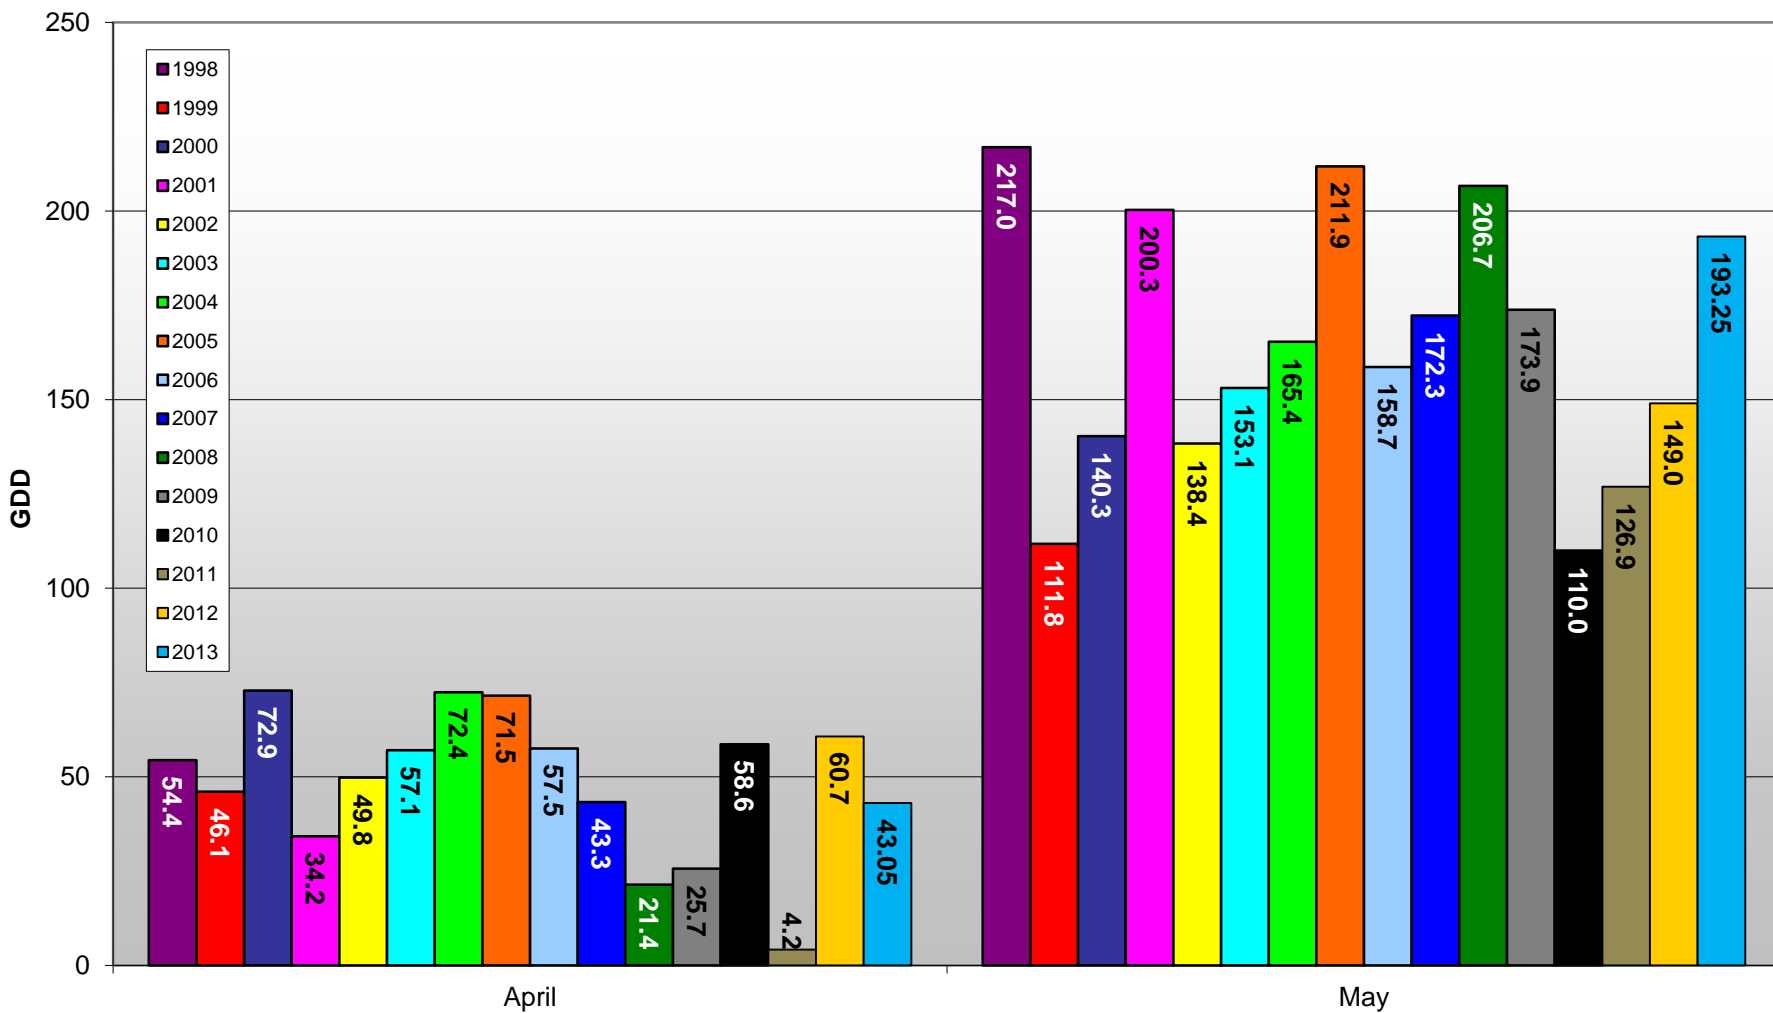

Osoyoos - Total Monthly Growing Degree Days - April + May - 1998-2013

Brad Estergaard - Wine Grape Research Centre @ PARC

Month