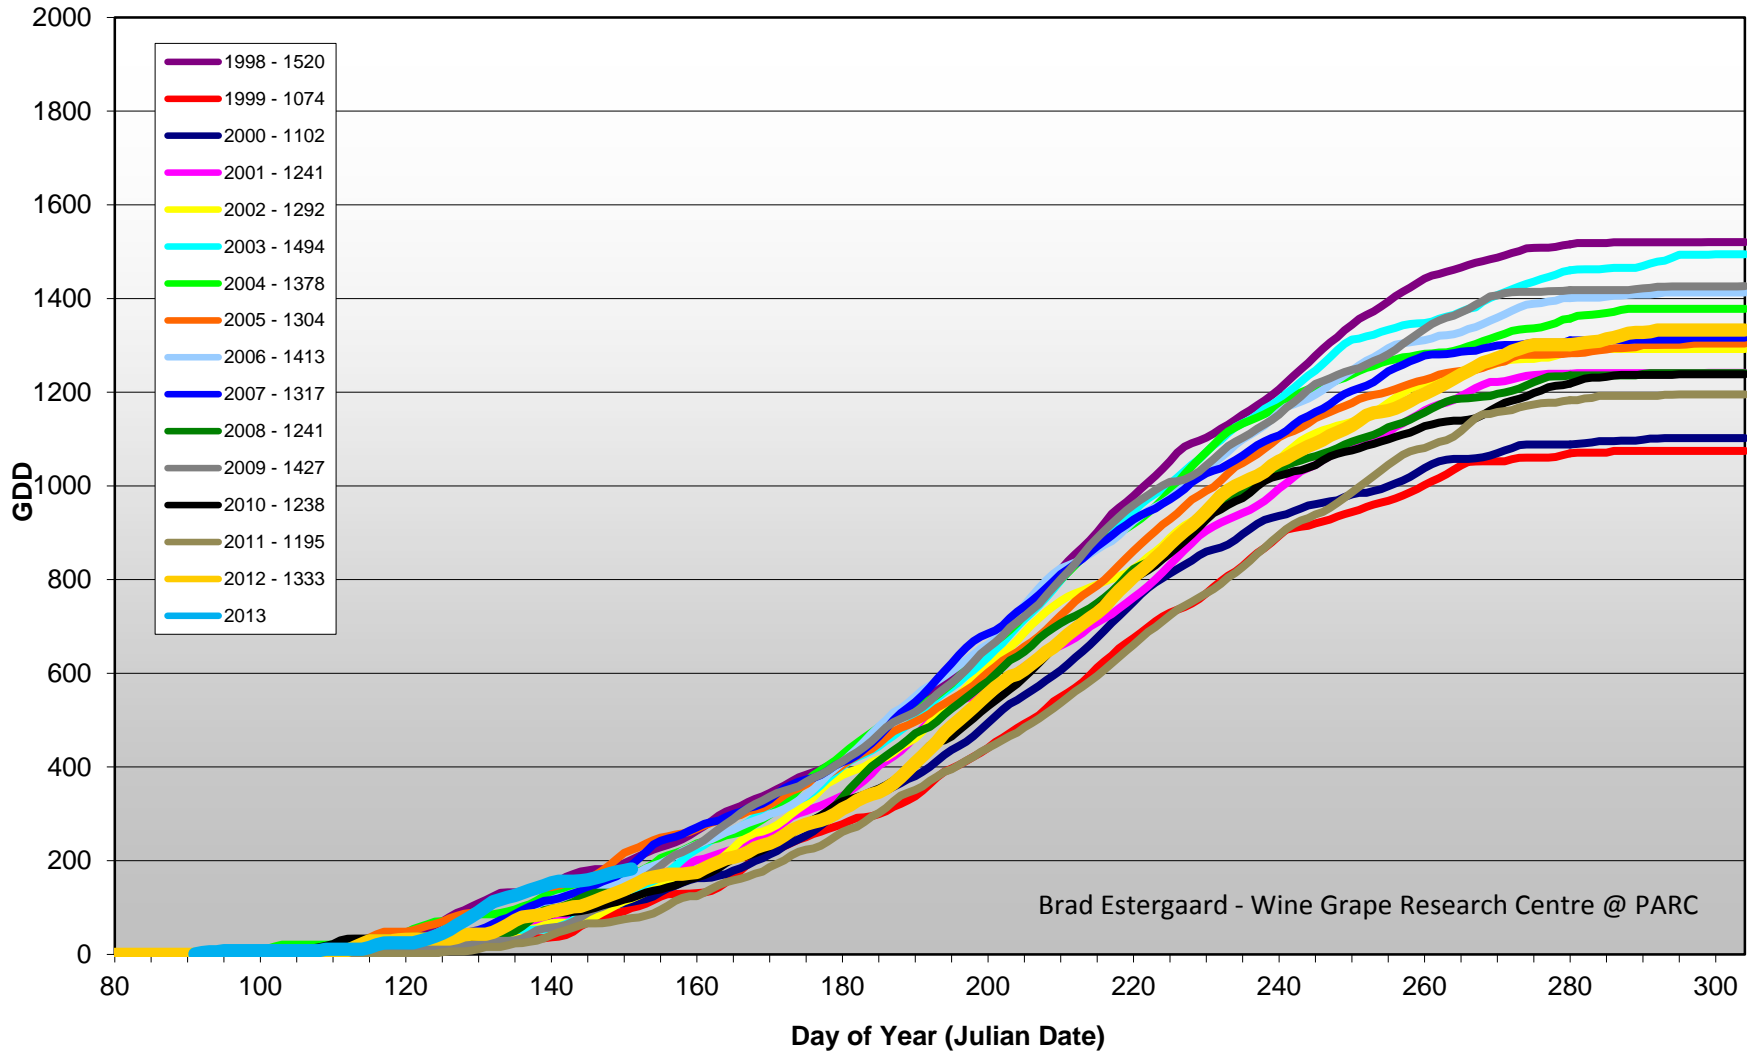

Summerland - Total Monthly Growing Degree Days [MAY] - 1998-2013

May

Month

Brad Estergaard - Wine Grape Research Centre @ PARC

Summerland - Total Monthly Growing Degree Days - April + May - 1998-2013

Brad Estergaard - Wine Grape Research Centre @ PARC

Month

Summerland - Growing Degree Day Accumulation - 1998-2013 - April + May

Summerland - Growing Degree Day Accumulation - 1998-2013

Osoyoos - Total Monthly Growing Degree Days [MAY] - 1998-2013

Brad Estergaard - Wine Grape Research Centre @ PARC