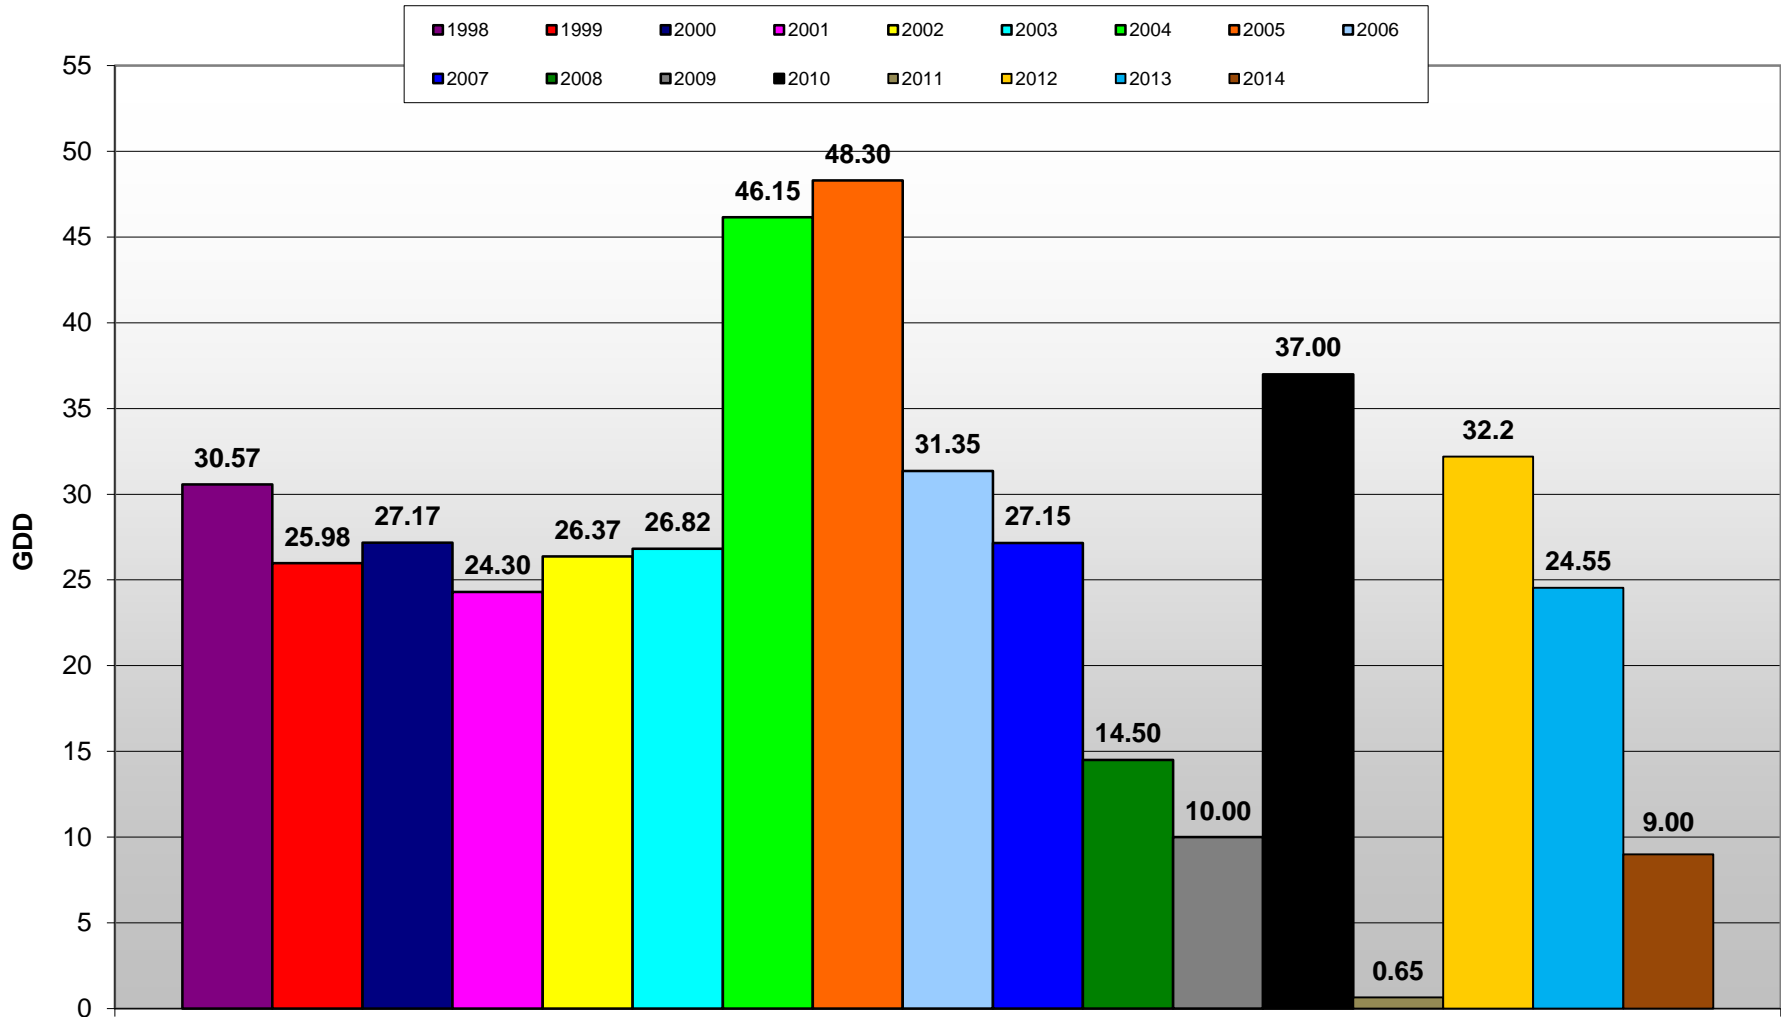

Summerland - Total Monthly Growing Degree Days [APRIL] - 1998-2014

April

Month

Brad Estergaard - Wine Grape Research Centre @ PARC

Osoyoos - Total Monthly Growing Degree Days [APRIL] - 1998-2014

April

Month

Brad Estergaard - Wine Grape Research Centre @ PARC