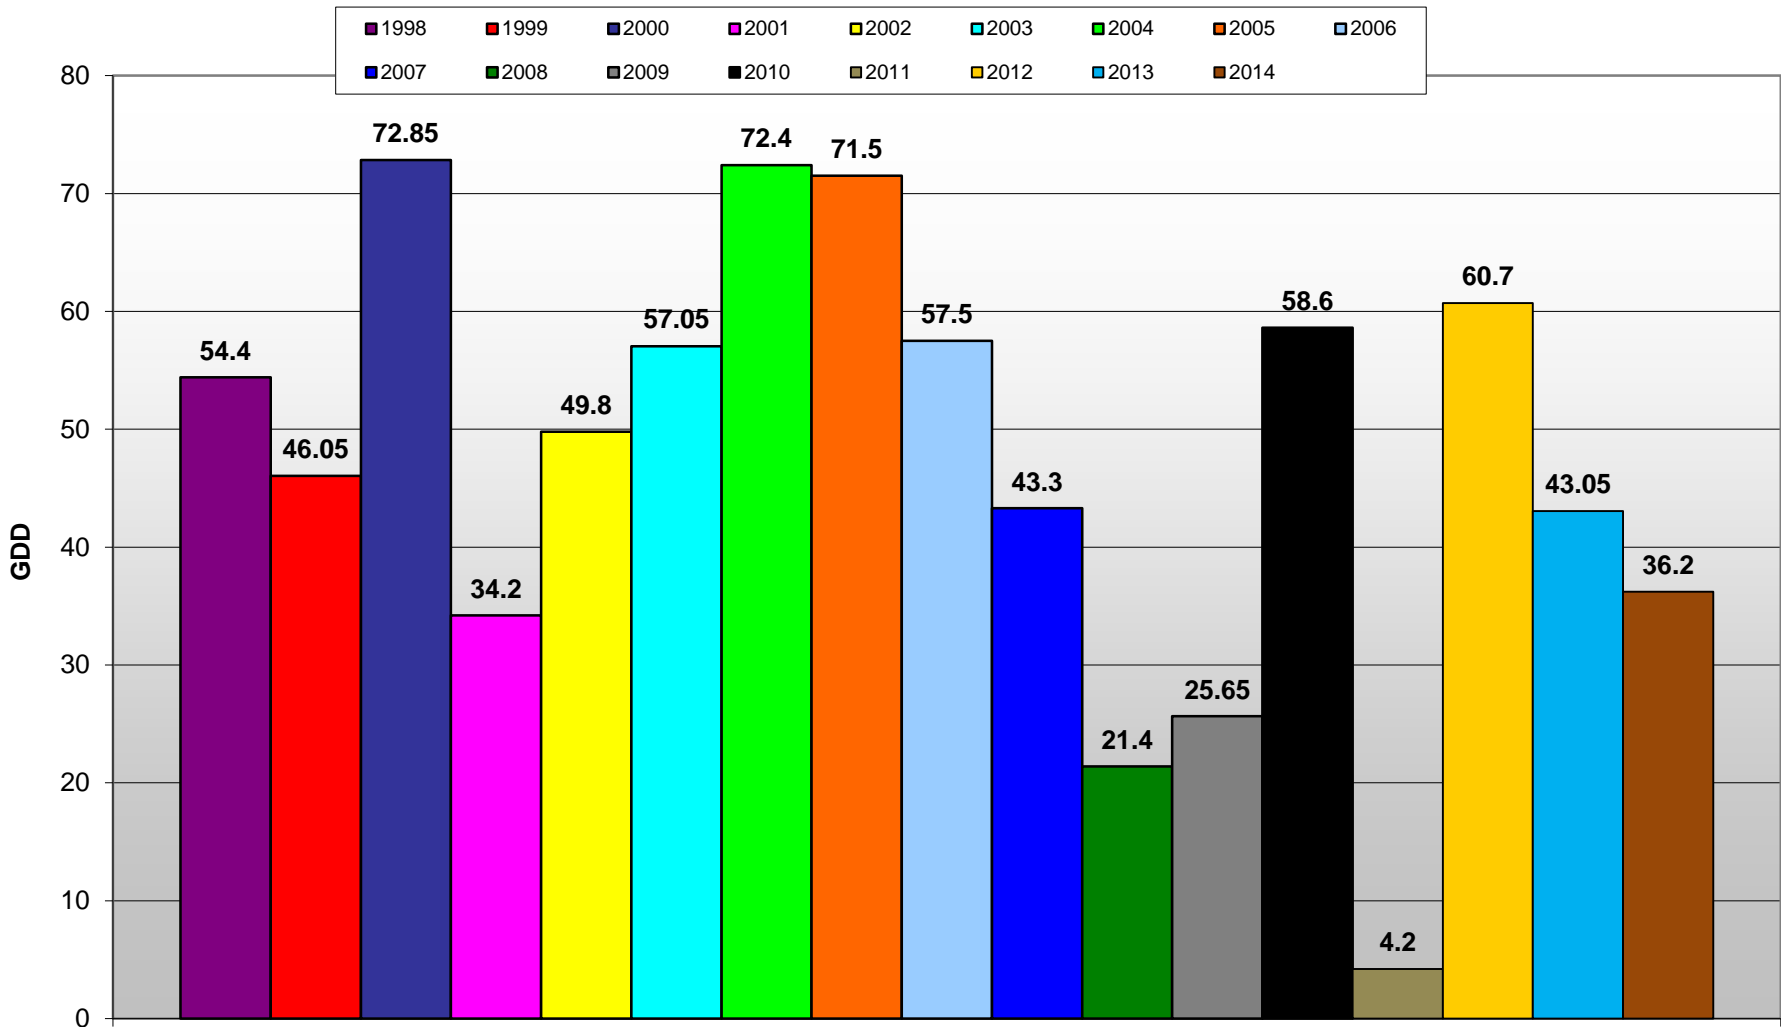

Summerland - Total Monthly Growing Degree Days [APRIL] - 1998-2014

April

Month

Brad Estergaard - Wine Grape Research Centre @ PARC

Osoyoos - Total Monthly Growing Degree Days [APRIL] - 1998-2014

April

Month

Brad Estergaard - Wine Grape Research Centre @ PARC