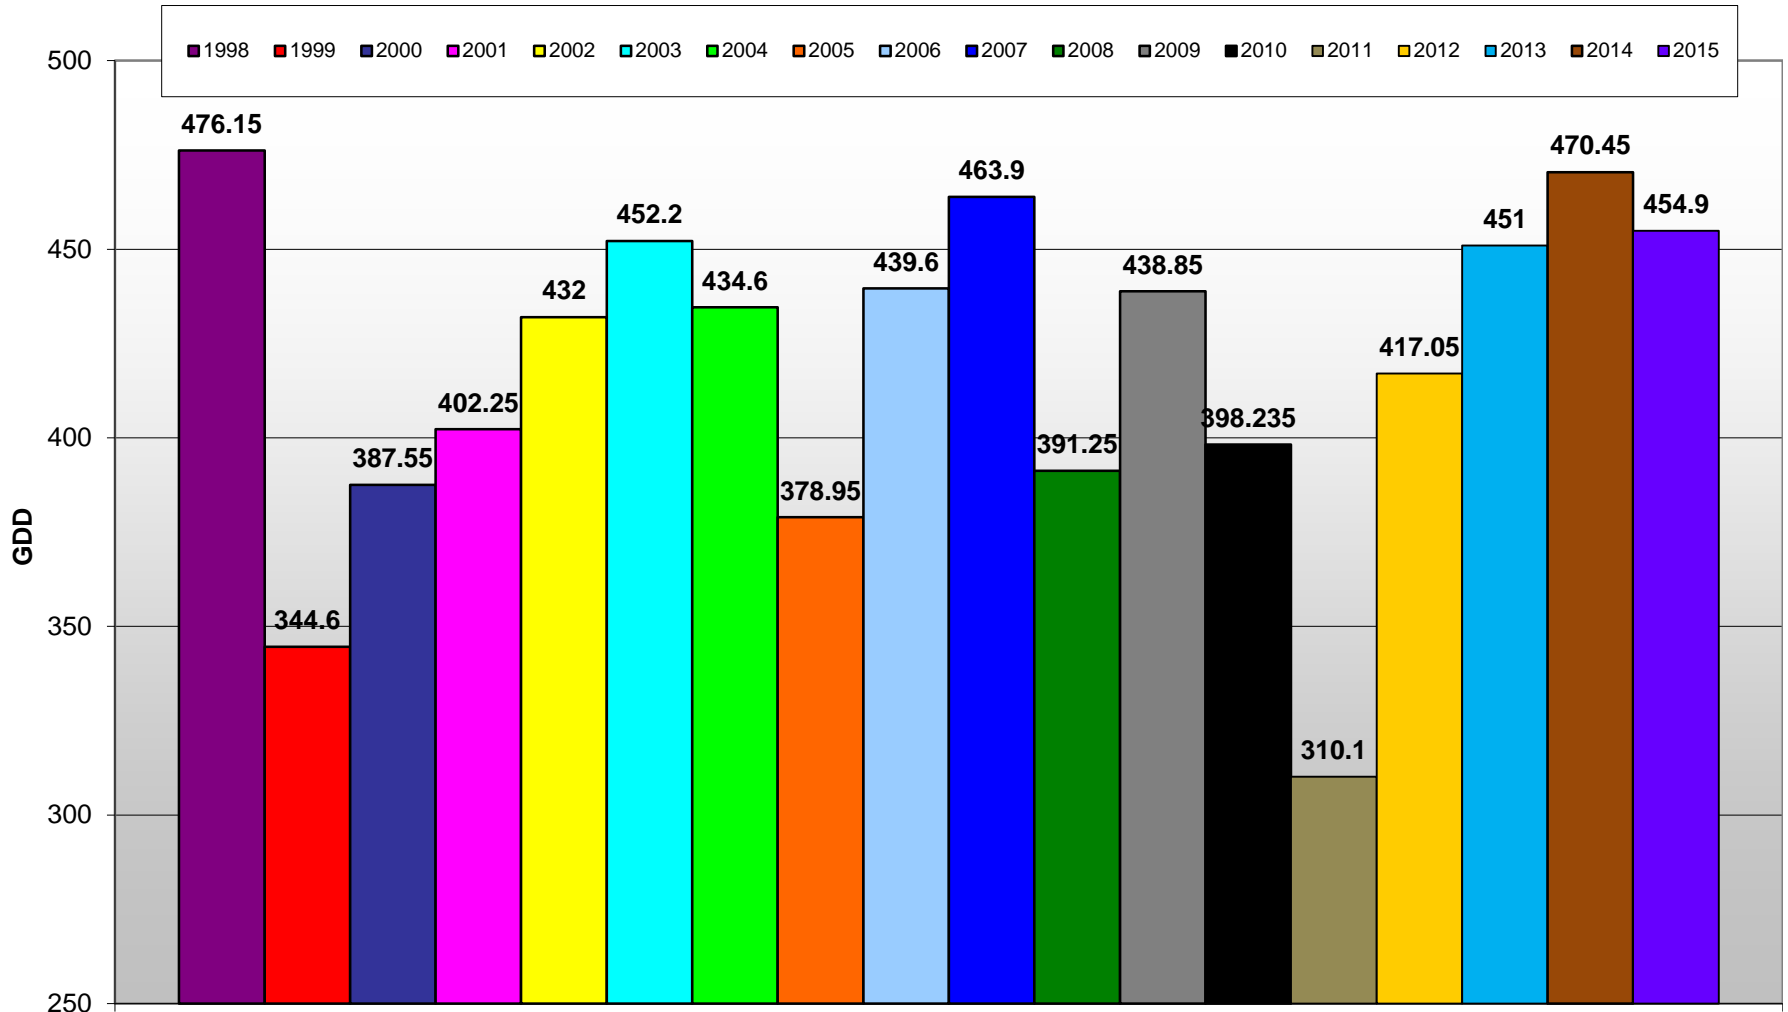

Osoyoos - Total Monthly Growing Degree Days [JULY] - 1998-2015

July
Month

Brad Estergaard - Wine Grape Research Centre @ PARC