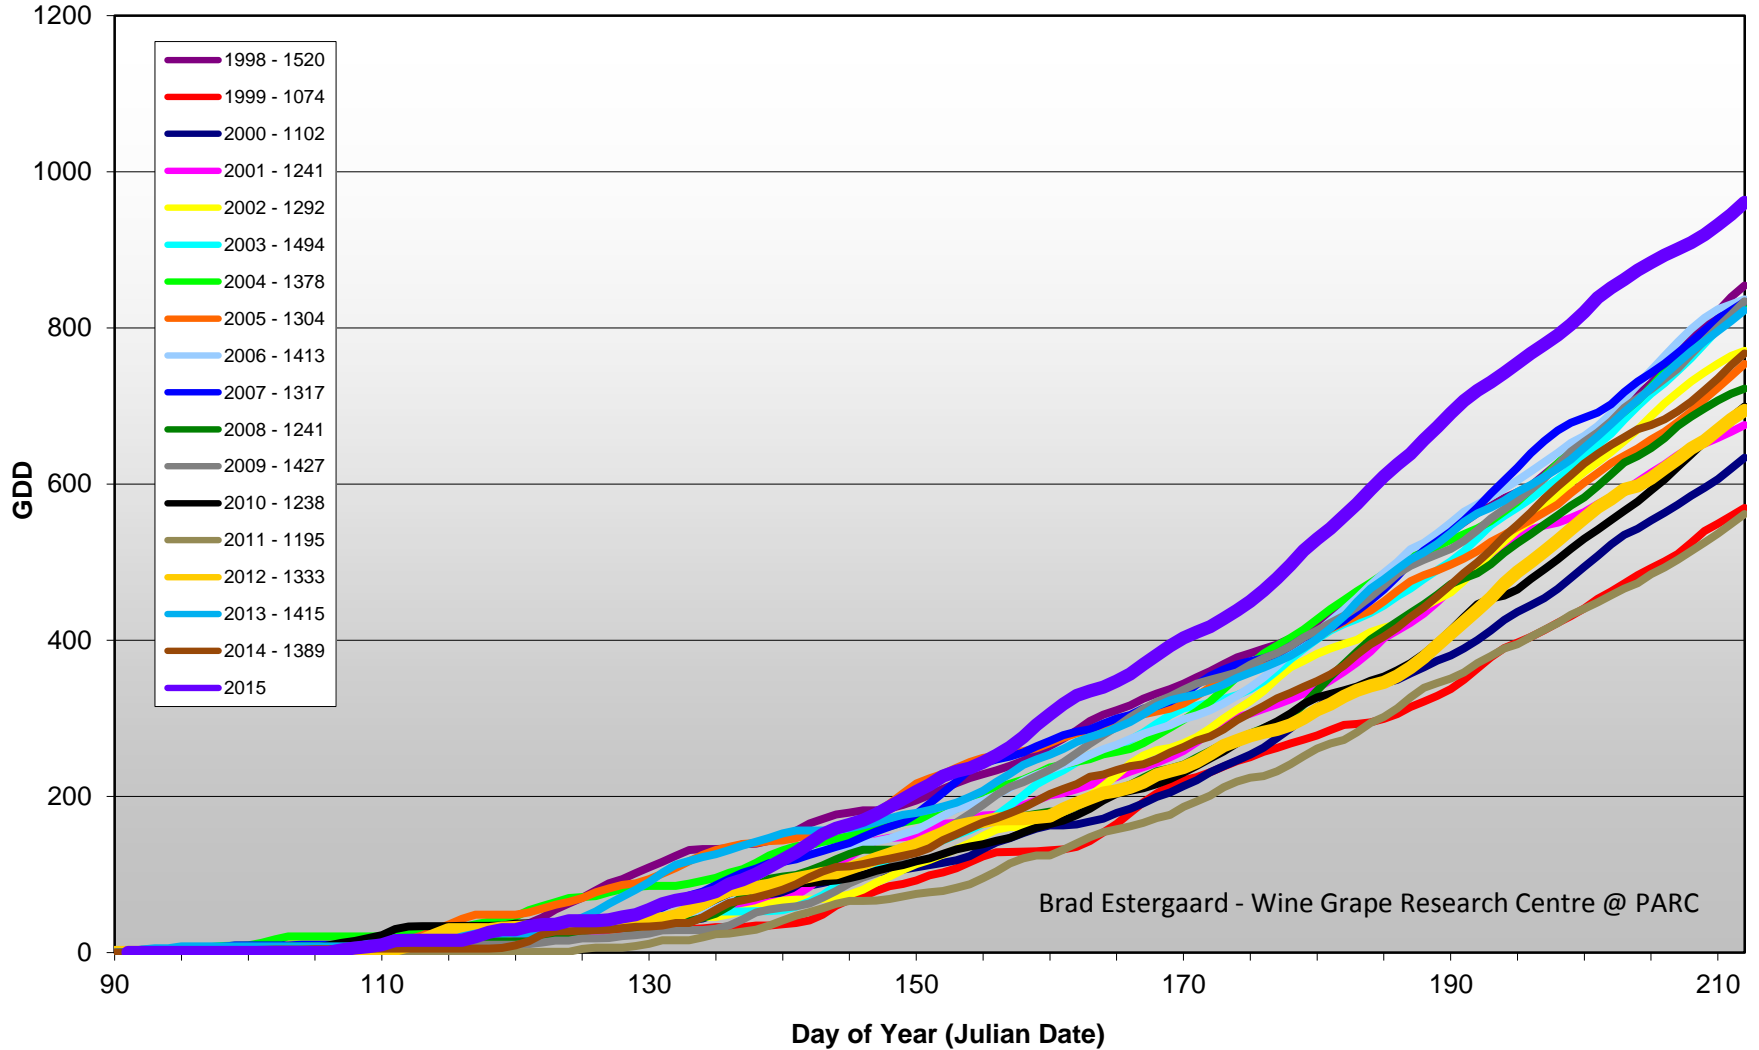

## Summerland - Total Monthly Growing Degree Days [JULY] - 1998-2015

July  
Month

Brad Estergaard - Wine Grape Research Centre @ PARC

# Summerland - Growing Degree Day Accumulation - 1998-2015 - April through July

# Summerland - Growing Degree Day Accumulation - 1998-2015 plus 1958