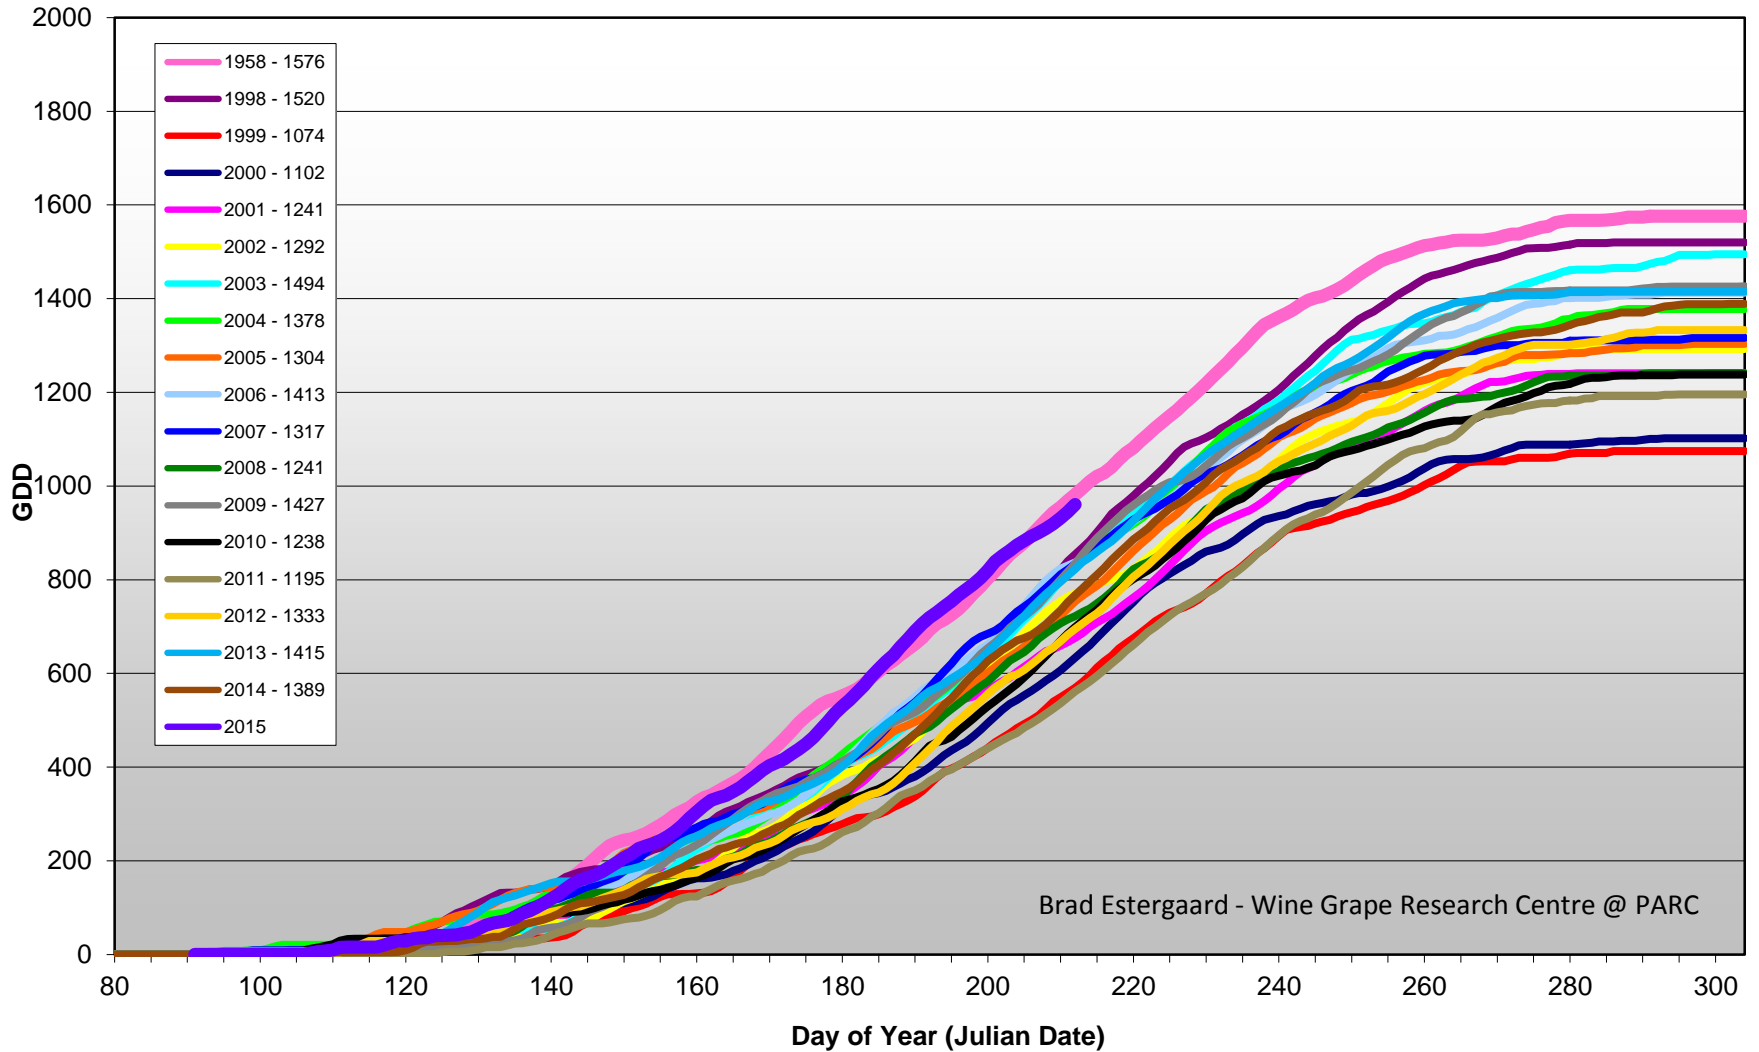

## Summerland - Total Monthly Growing Degree Days [JULY] - 1998-2015

July  
Month

Brad Estergaard - Wine Grape Research Centre @ PARC

# Summerland - Growing Degree Day Accumulation - 1998-2015 - April through July

# Summerland - Growing Degree Day Accumulation - 1998-2015 plus 1958