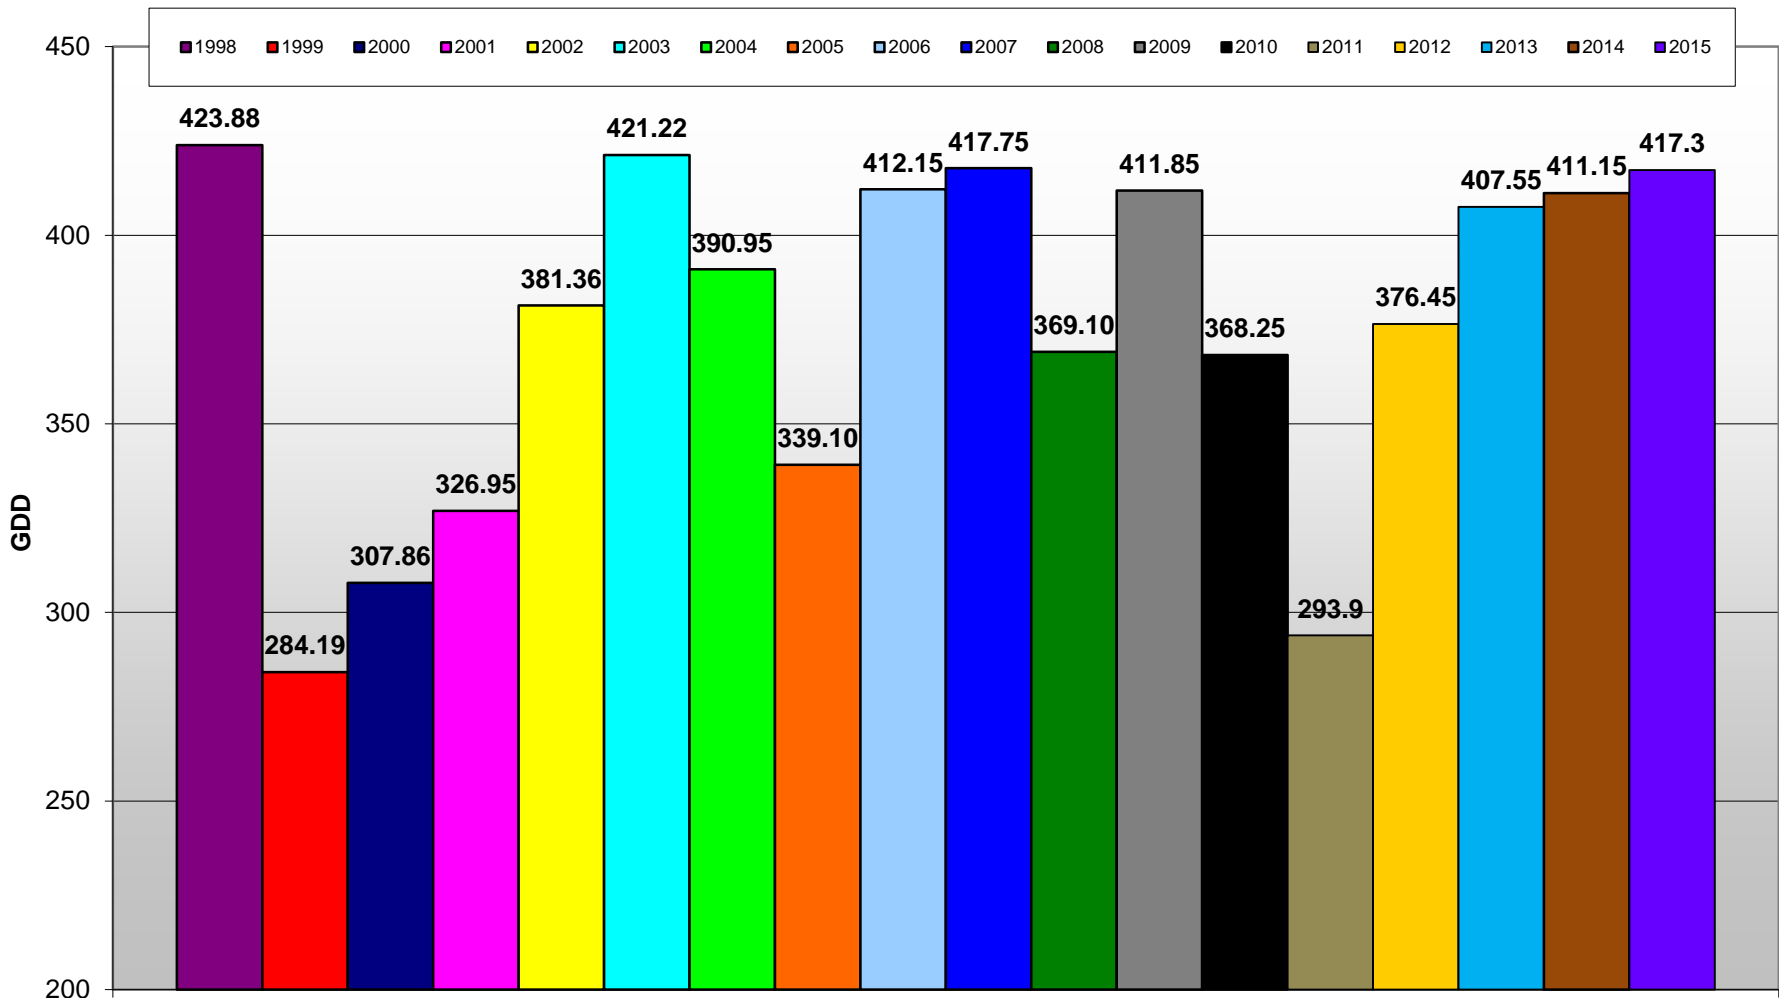

## Summerland - Total Monthly Growing Degree Days [JULY] - 1998-2015

July  
Month

Brad Estergaard - Wine Grape Research Centre @ PARC

# Summerland - Growing Degree Day Accumulation - 1998-2015 - April through July

# Summerland - Growing Degree Day Accumulation - 1998-2015 plus 1958