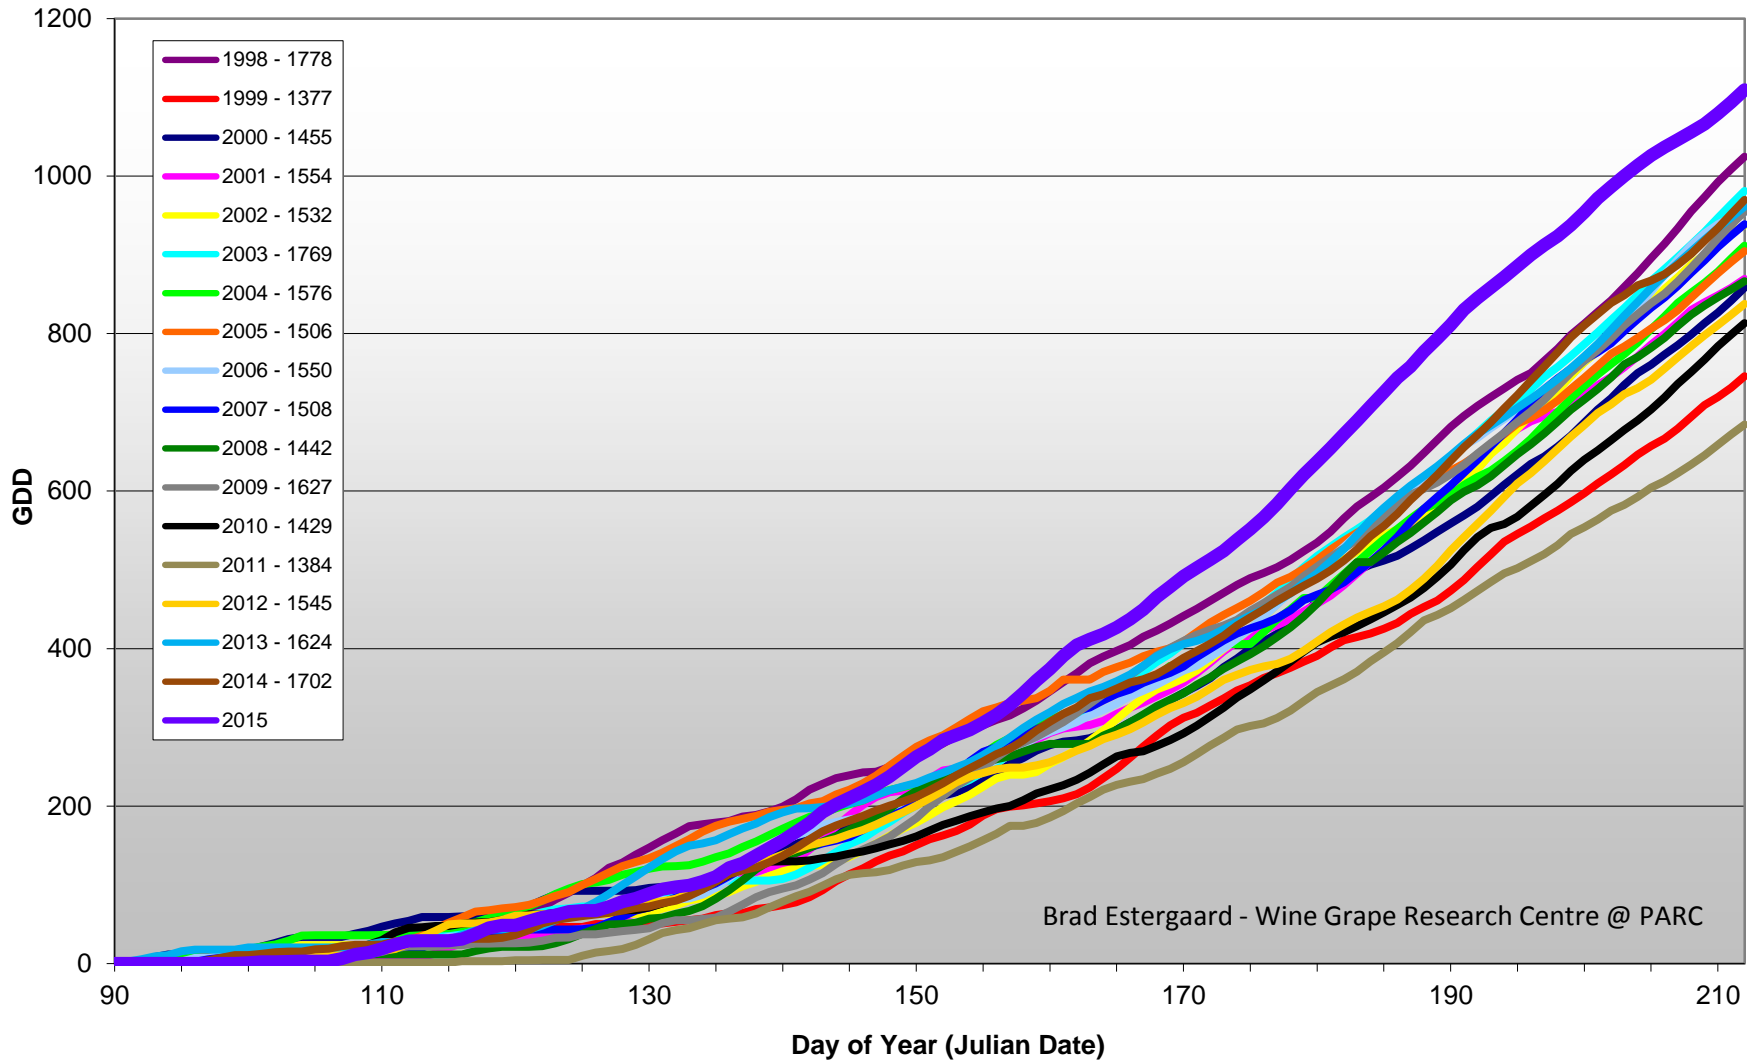

Osoyoos - Growing Degree Day Accumulation - 1998-2015 - April through July