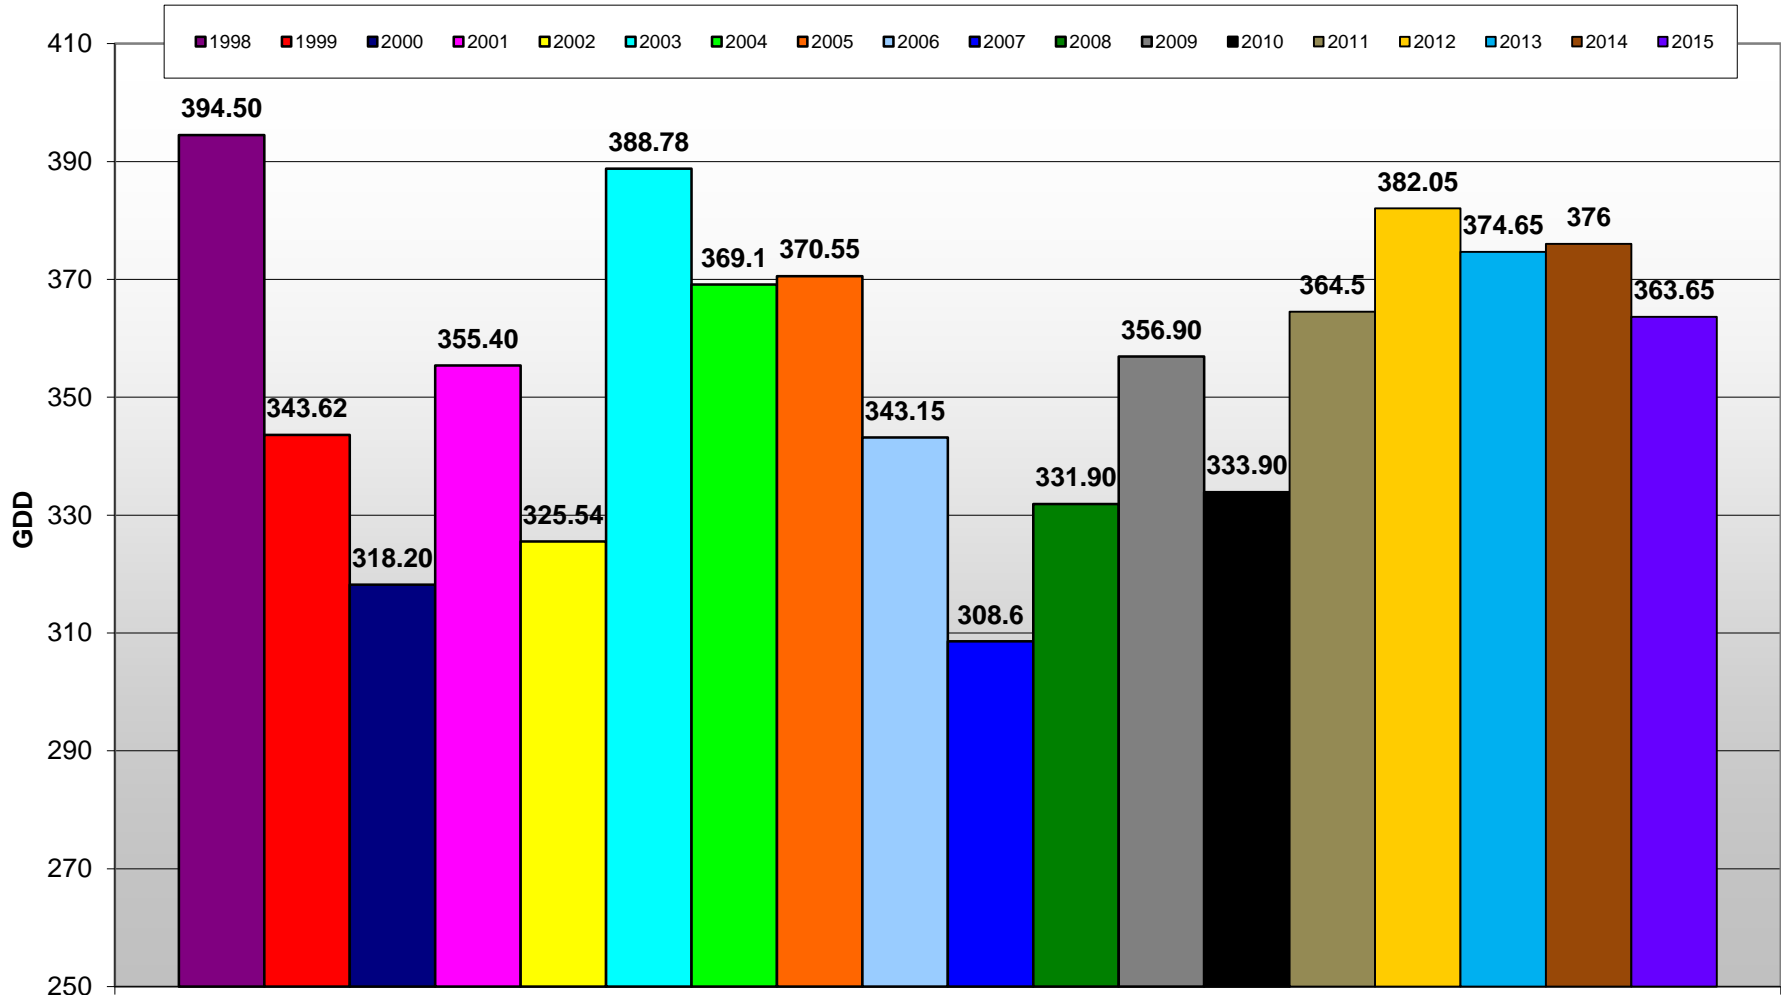

Summerland - Total Monthly Growing Degree Days [AUGUST] - 1998-2015

August

Month

Brad Estergaard - Wine Grape Research Centre @ PARC

Summerland - Growing Degree Day Accumulation - 1998-2015 - April through August

Summerland - Growing Degree Day Accumulation - 1998-2015 plus 1958

Osoyoos - Total Monthly Growing Degree Days [AUGUST] - 1998-2015

Brad Estergaard - Wine Grape Research Centre @ PARC

Osoyoos - Growing Degree Day Accumulation - 1998-2015 - April through August