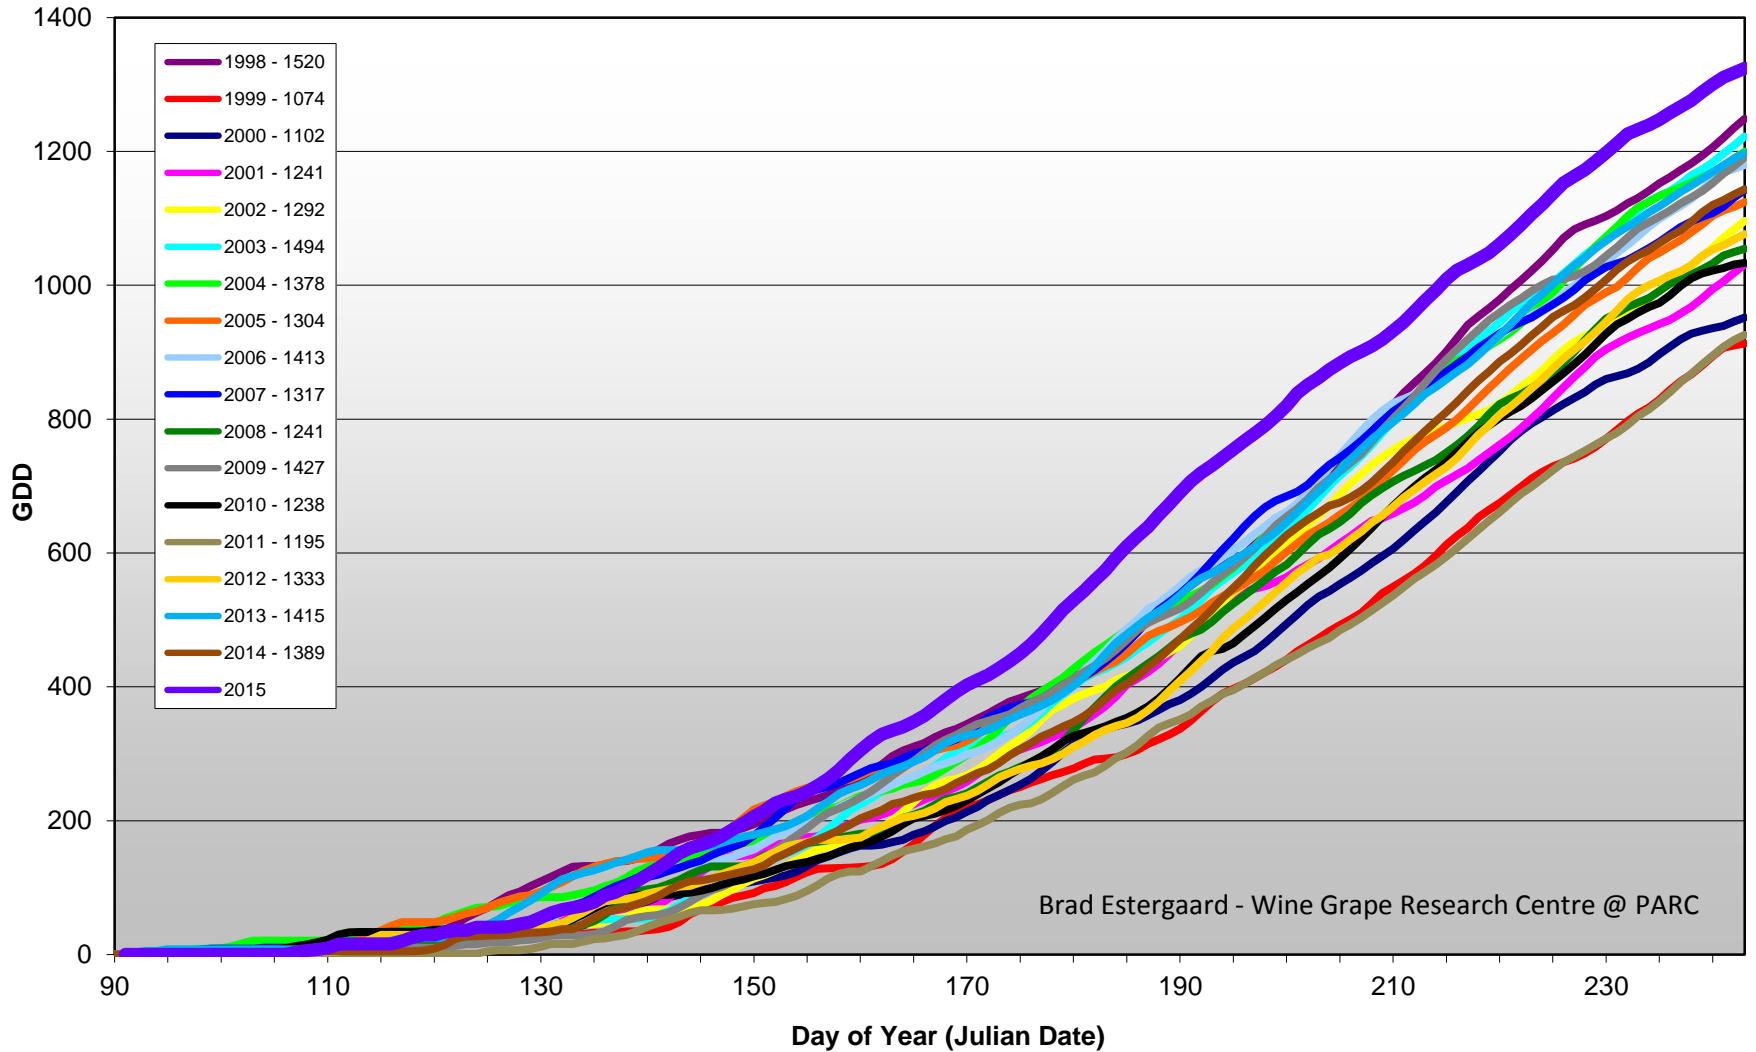

Summerland - Total Monthly Growing Degree Days [AUGUST] - 1998-2015

August

Month

Brad Estergaard - Wine Grape Research Centre @ PARC

Summerland - Growing Degree Day Accumulation - 1998-2015 - April through August

Summerland - Growing Degree Day Accumulation - 1998-2015 plus 1958

Osoyoos - Total Monthly Growing Degree Days [AUGUST] - 1998-2015

Brad Estergaard - Wine Grape Research Centre @ PARC

Osoyoos - Growing Degree Day Accumulation - 1998-2015 - April through August