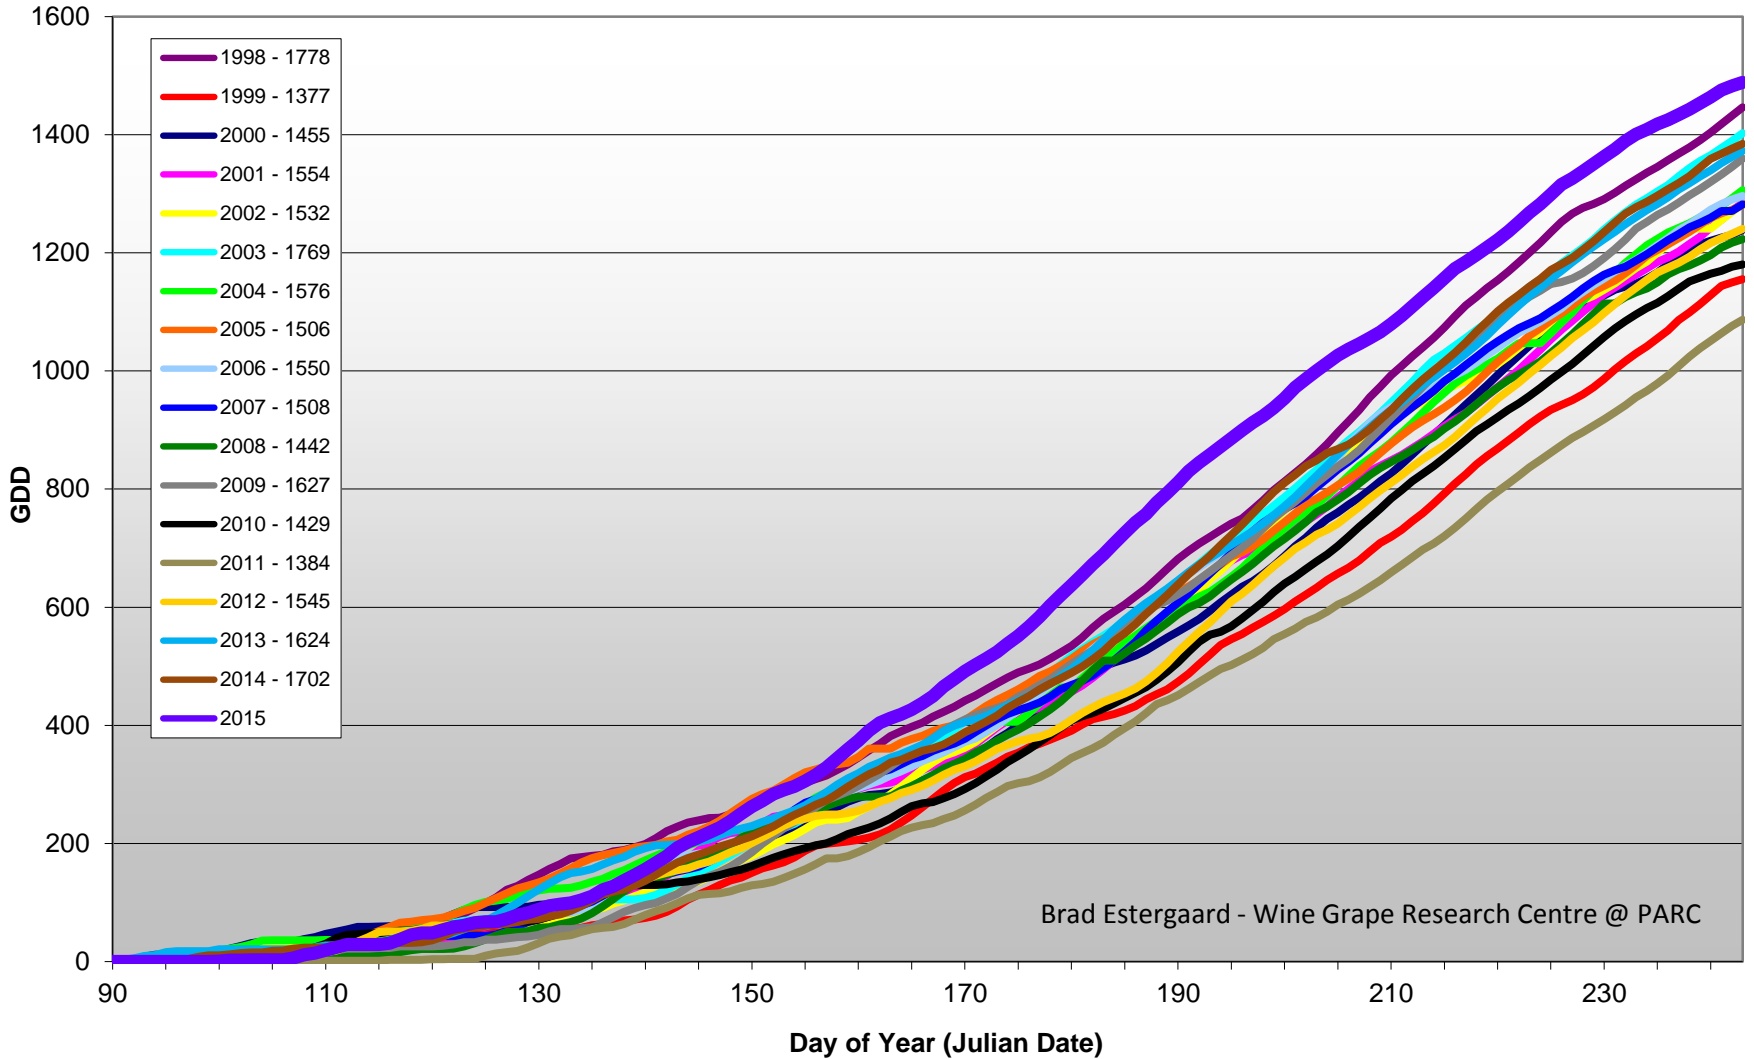

Summerland - Total Monthly Growing Degree Days [AUGUST] - 1998-2015

August

Month

Brad Estergaard - Wine Grape Research Centre @ PARC

Summerland - Growing Degree Day Accumulation - 1998-2015 - April through August

Summerland - Growing Degree Day Accumulation - 1998-2015 plus 1958

Osoyoos - Total Monthly Growing Degree Days [AUGUST] - 1998-2015

Brad Estergaard - Wine Grape Research Centre @ PARC

Osoyoos - Growing Degree Day Accumulation - 1998-2015 - April through August