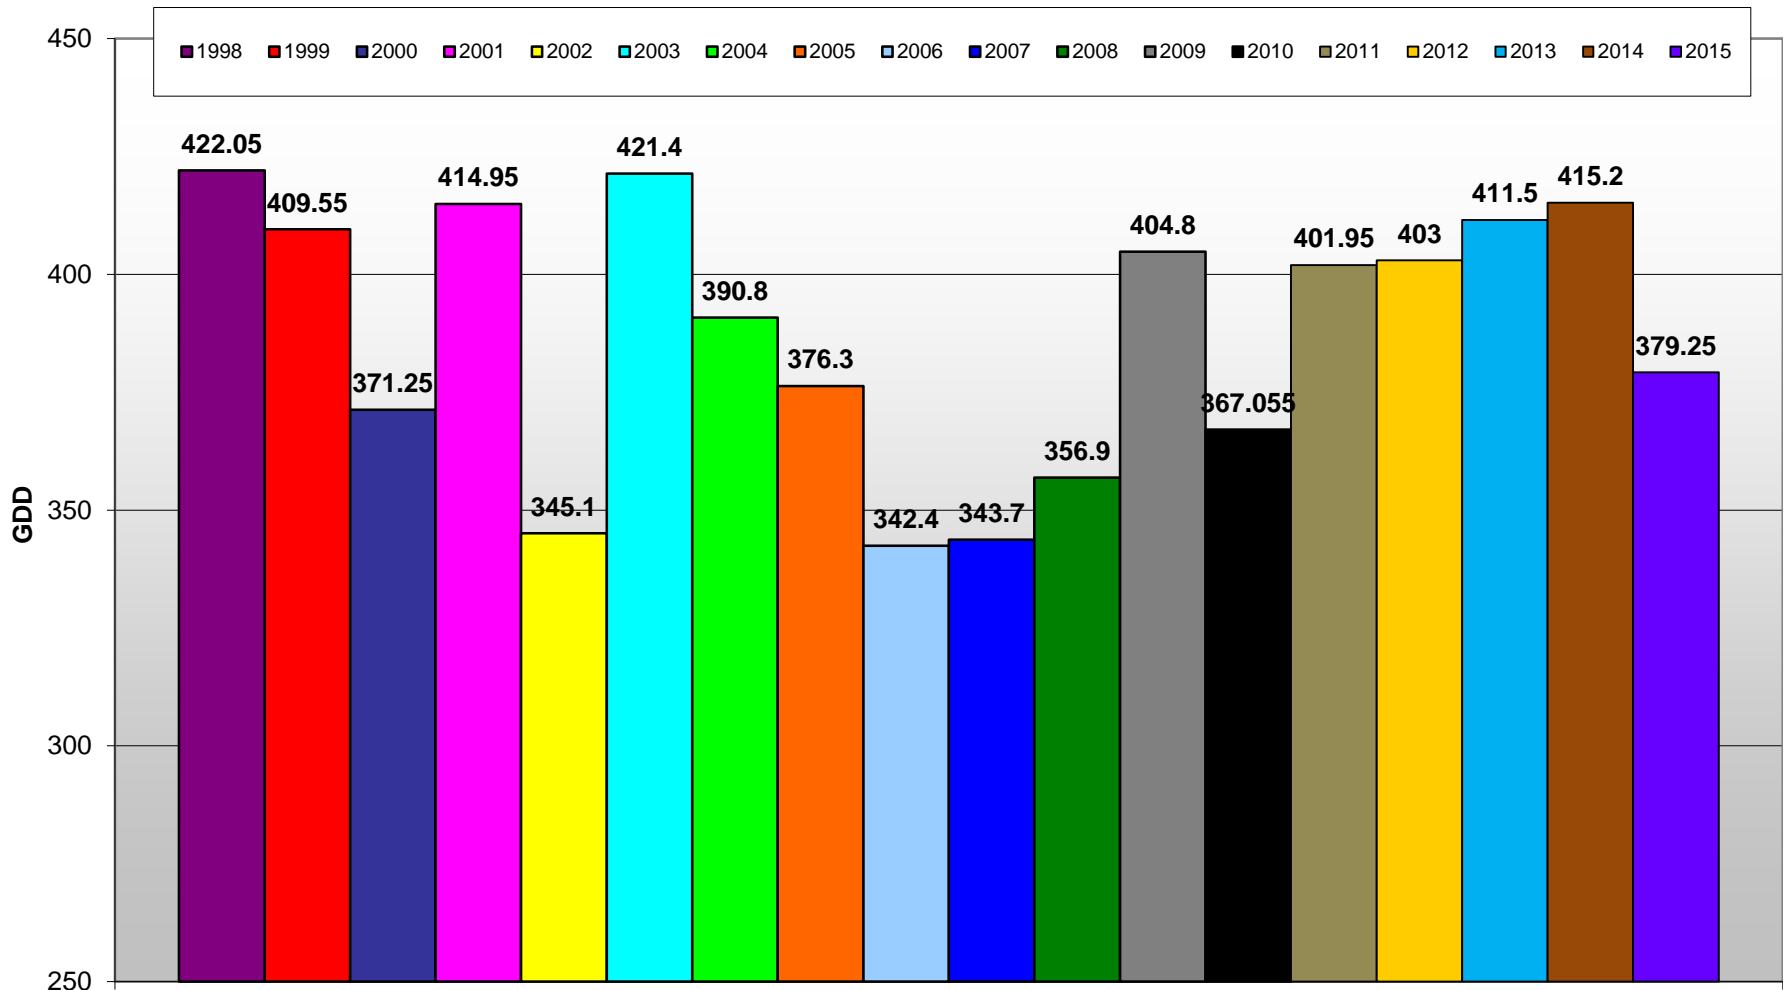

Summerland - Total Monthly Growing Degree Days [AUGUST] - 1998-2015

August

Month

Brad Estergaard - Wine Grape Research Centre @ PARC

Summerland - Growing Degree Day Accumulation - 1998-2015 - April through August

Summerland - Growing Degree Day Accumulation - 1998-2015 plus 1958

Osoyoos - Total Monthly Growing Degree Days [AUGUST] - 1998-2015

Brad Estergaard - Wine Grape Research Centre @ PARC

Osoyoos - Growing Degree Day Accumulation - 1998-2015 - April through August