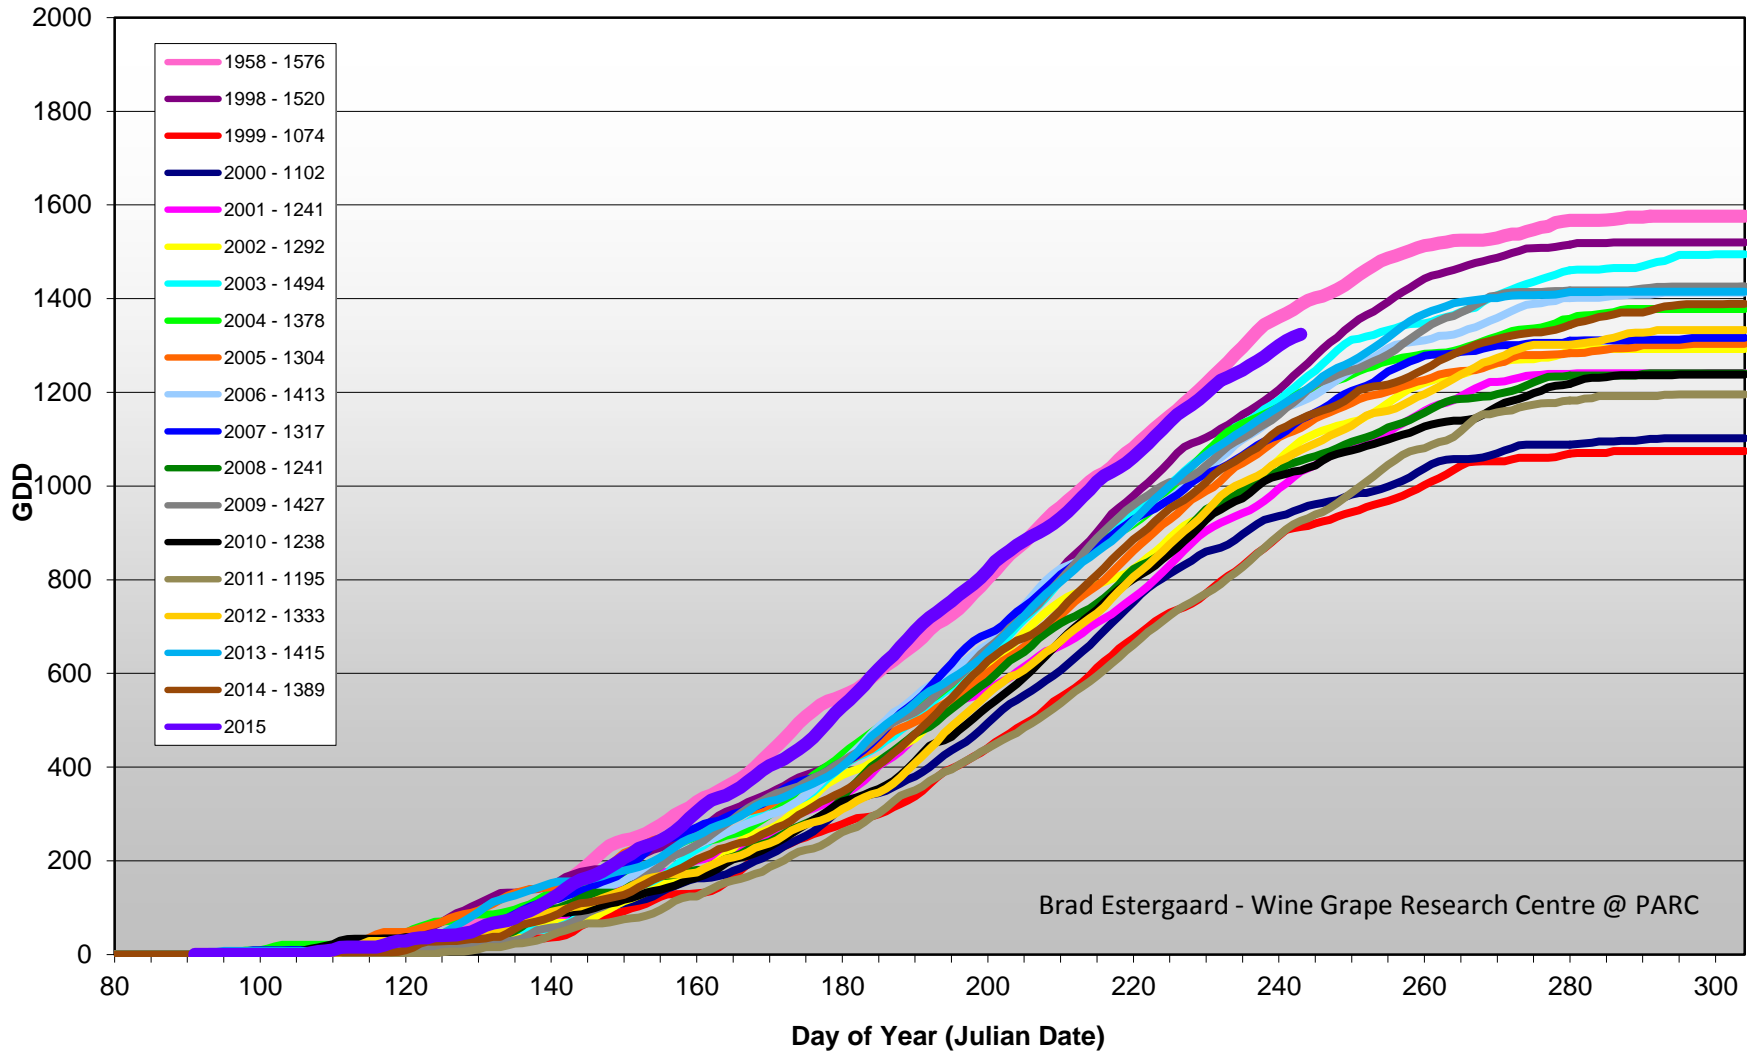

Summerland - Total Monthly Growing Degree Days [AUGUST] - 1998-2015

August

Month

Brad Estergaard - Wine Grape Research Centre @ PARC

Summerland - Growing Degree Day Accumulation - 1998-2015 - April through August

Summerland - Growing Degree Day Accumulation - 1998-2015 plus 1958

Osoyoos - Total Monthly Growing Degree Days [AUGUST] - 1998-2015

Brad Estergaard - Wine Grape Research Centre @ PARC

Osoyoos - Growing Degree Day Accumulation - 1998-2015 - April through August