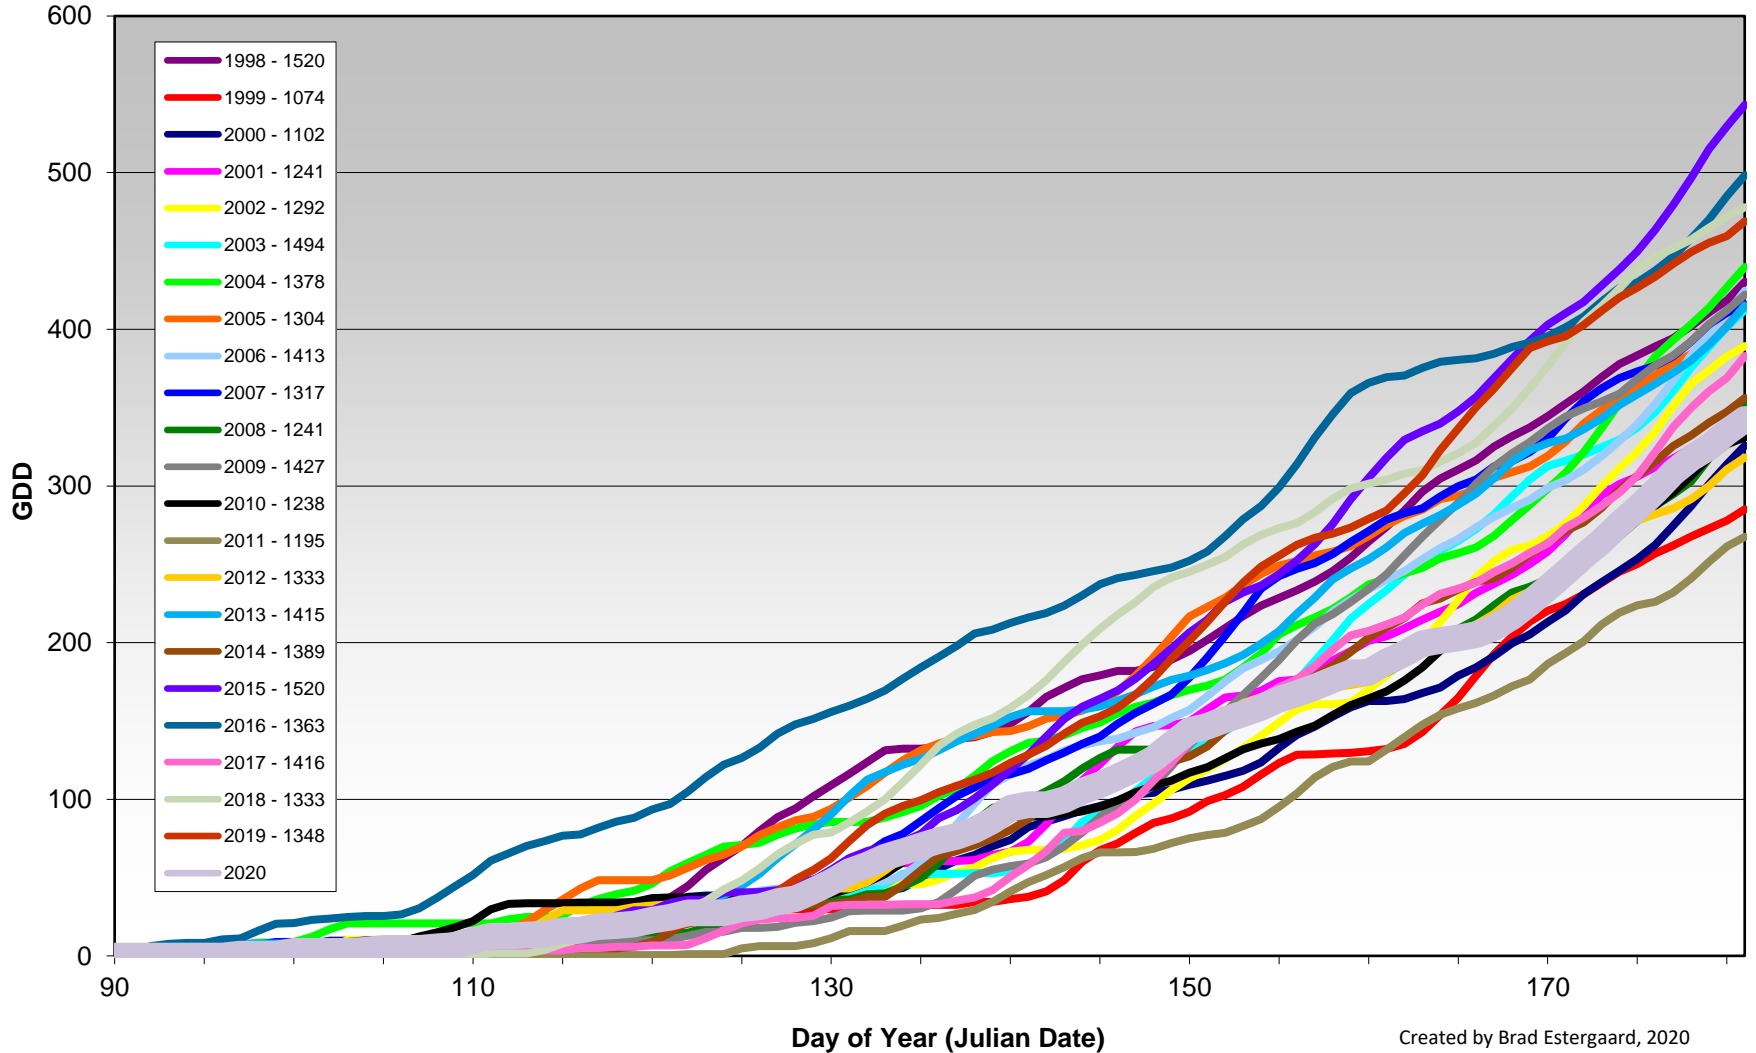

Summerland - Total Monthly Growing Degree Days [JUNE] - 1998-2020

Created by Brad Estergaard, 2020

Summerland - Total Monthly Growing Degree Days - April through June - 1998-2020

Created by Brad Estergaard, 2020

Summerland - Growing Degree Day Accumulation - 1998-2020 - April through June

Summerland - Growing Degree Day Accumulation - 1998-2020

Osoyoos - Total Monthly Growing Degree Days [JUNE] - 1998-2020

June

Month

Created by Brad Estergaard, 2020

Osoyoos - Total Monthly Growing Degree Days - April through June - 1998-2020

Created by Brad Estergaard, 2020

Osoyoos - Growing Degree Day Accumulation - 1998-2020 - April through June