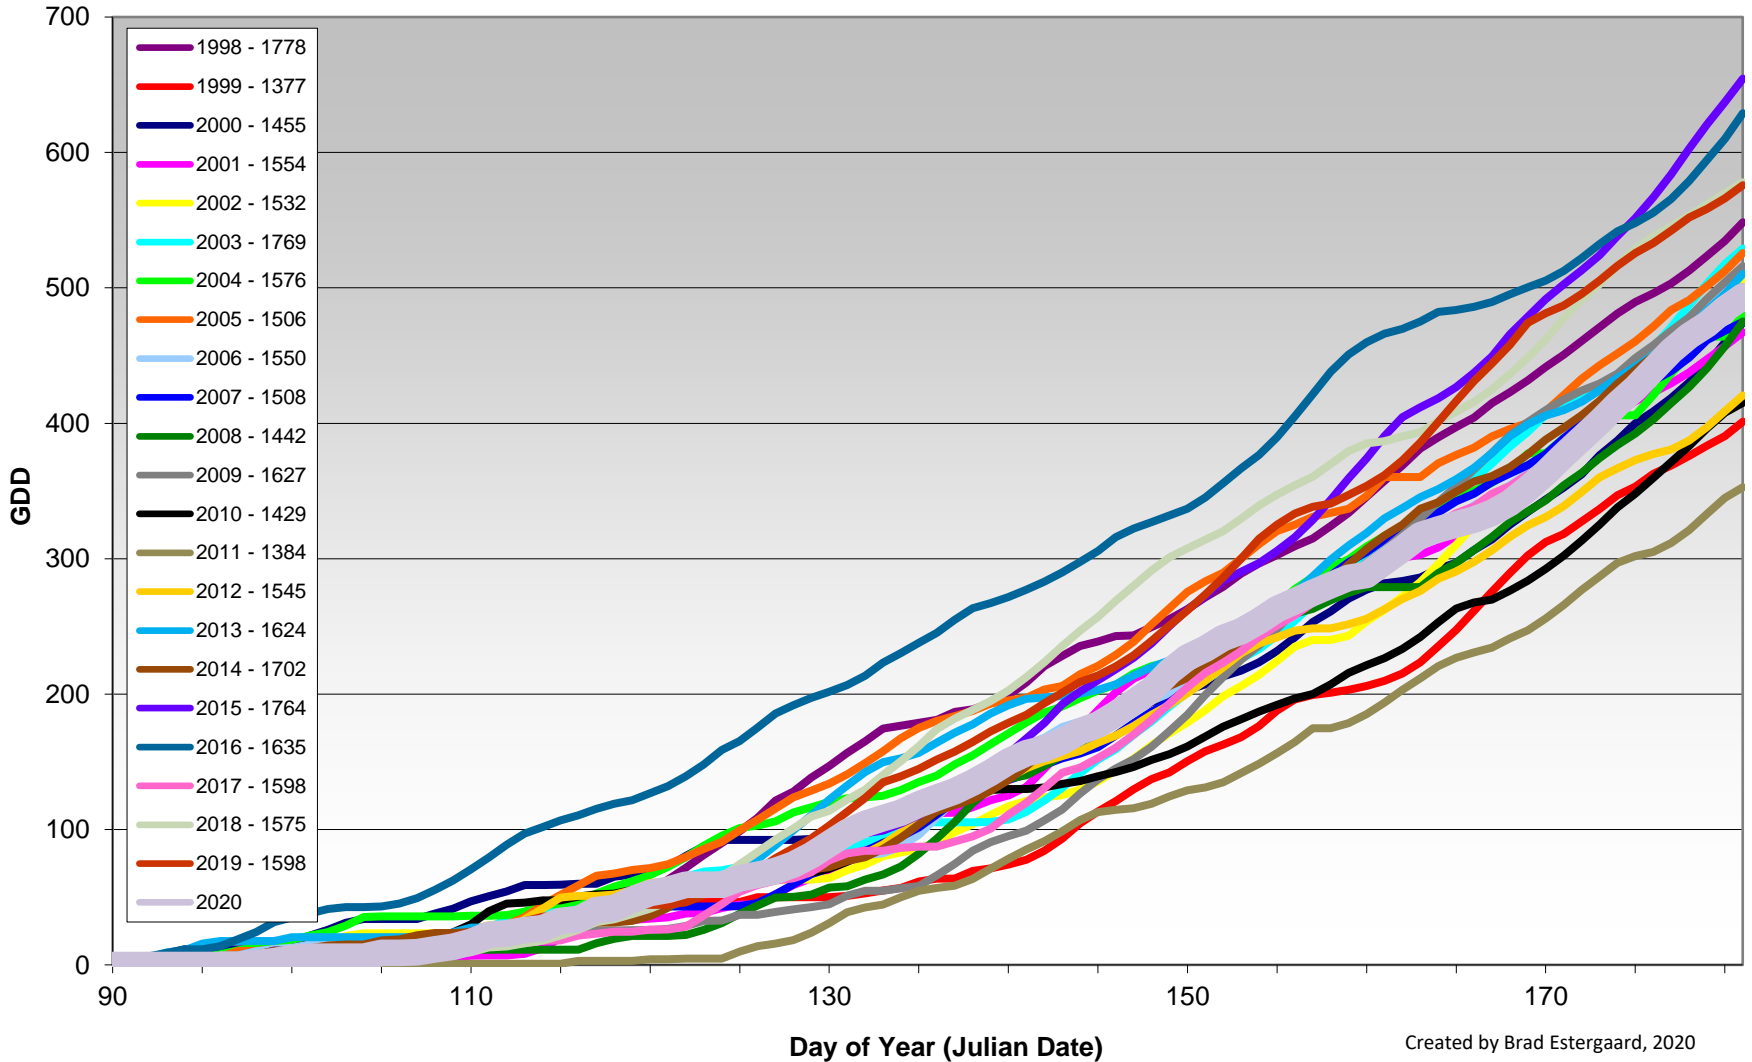

Summerland - Total Monthly Growing Degree Days [JUNE] - 1998-2020

Created by Brad Estergaard, 2020

Summerland - Total Monthly Growing Degree Days - April through June - 1998-2020

Created by Brad Estergaard, 2020

Summerland - Growing Degree Day Accumulation - 1998-2020 - April through June

Summerland - Growing Degree Day Accumulation - 1998-2020

Osoyoos - Total Monthly Growing Degree Days [JUNE] - 1998-2020

June

Month

Created by Brad Estergaard, 2020

Osoyoos - Total Monthly Growing Degree Days - April through June - 1998-2020

Created by Brad Estergaard, 2020

Osoyoos - Growing Degree Day Accumulation - 1998-2020 - April through June