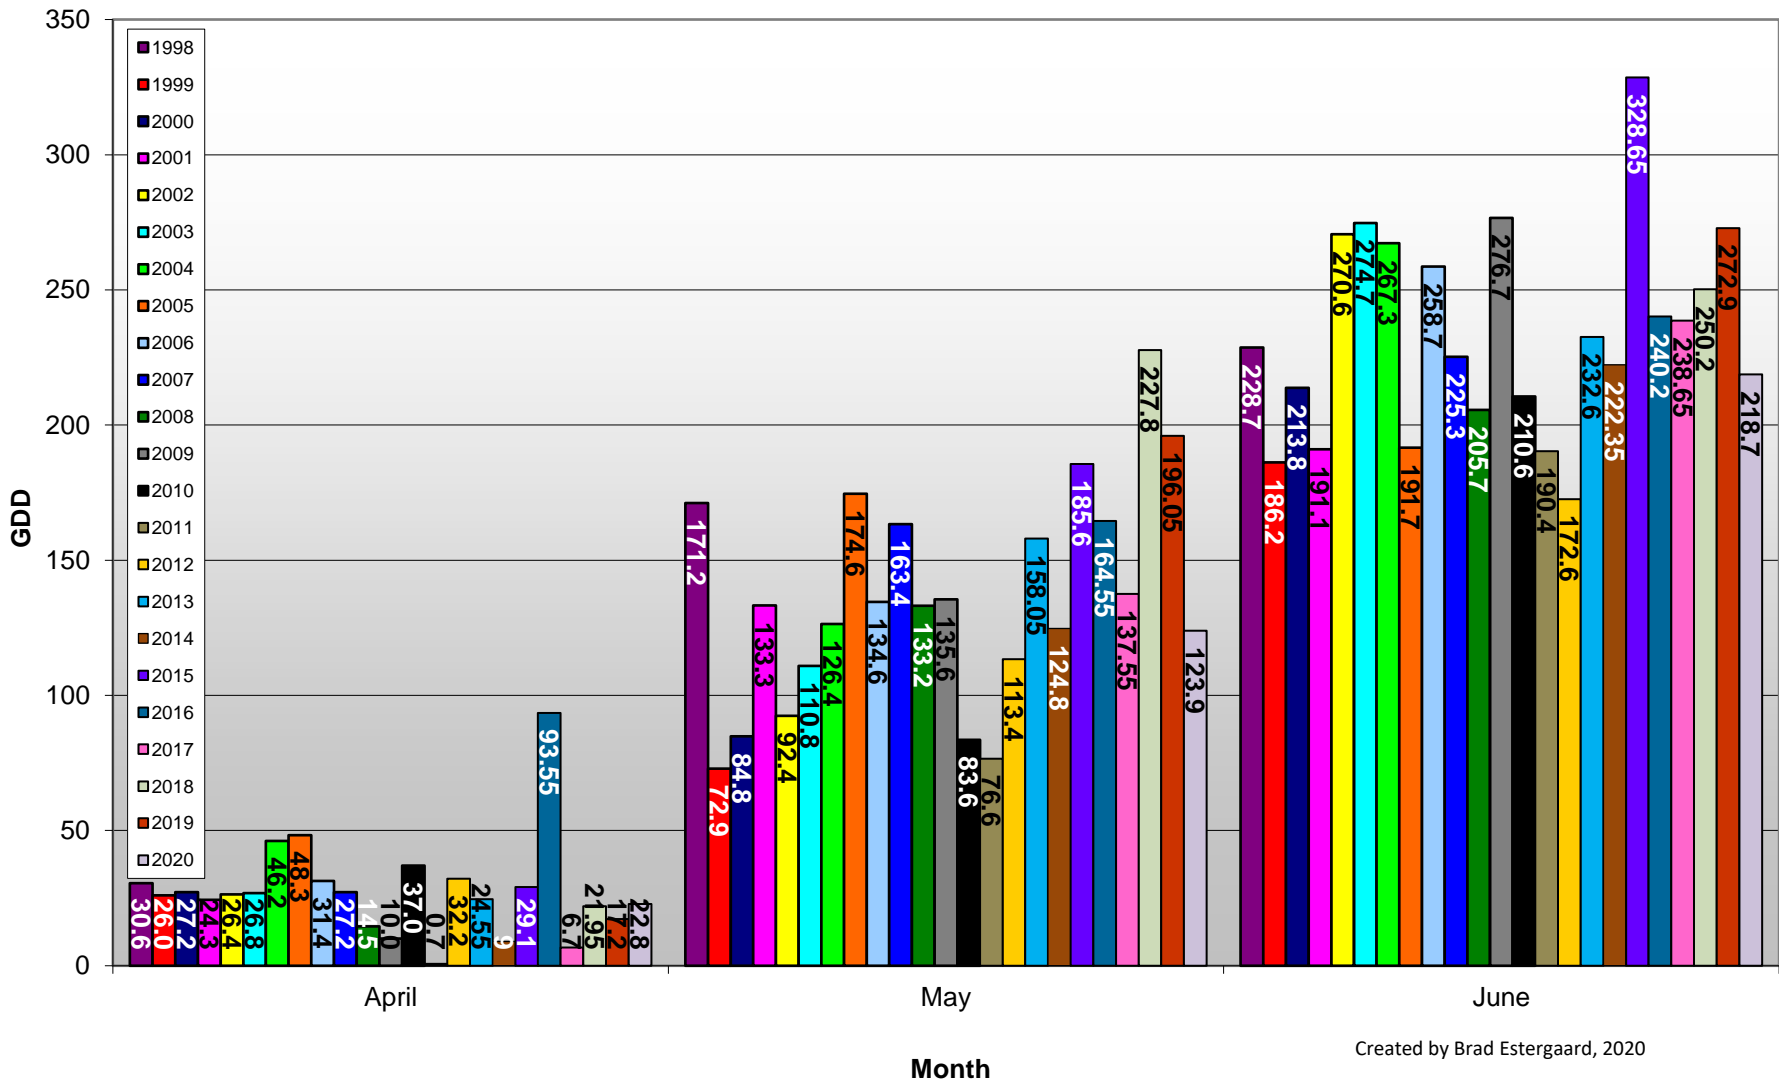

Summerland - Total Monthly Growing Degree Days [JUNE] - 1998-2020

Created by Brad Estergaard, 2020

Summerland - Total Monthly Growing Degree Days - April through June - 1998-2020

Created by Brad Estergaard, 2020

Summerland - Growing Degree Day Accumulation - 1998-2020 - April through June

Summerland - Growing Degree Day Accumulation - 1998-2020

Osoyoos - Total Monthly Growing Degree Days [JUNE] - 1998-2020

June

Month

Created by Brad Estergaard, 2020

Osoyoos - Total Monthly Growing Degree Days - April through June - 1998-2020

Created by Brad Estergaard, 2020

Osoyoos - Growing Degree Day Accumulation - 1998-2020 - April through June