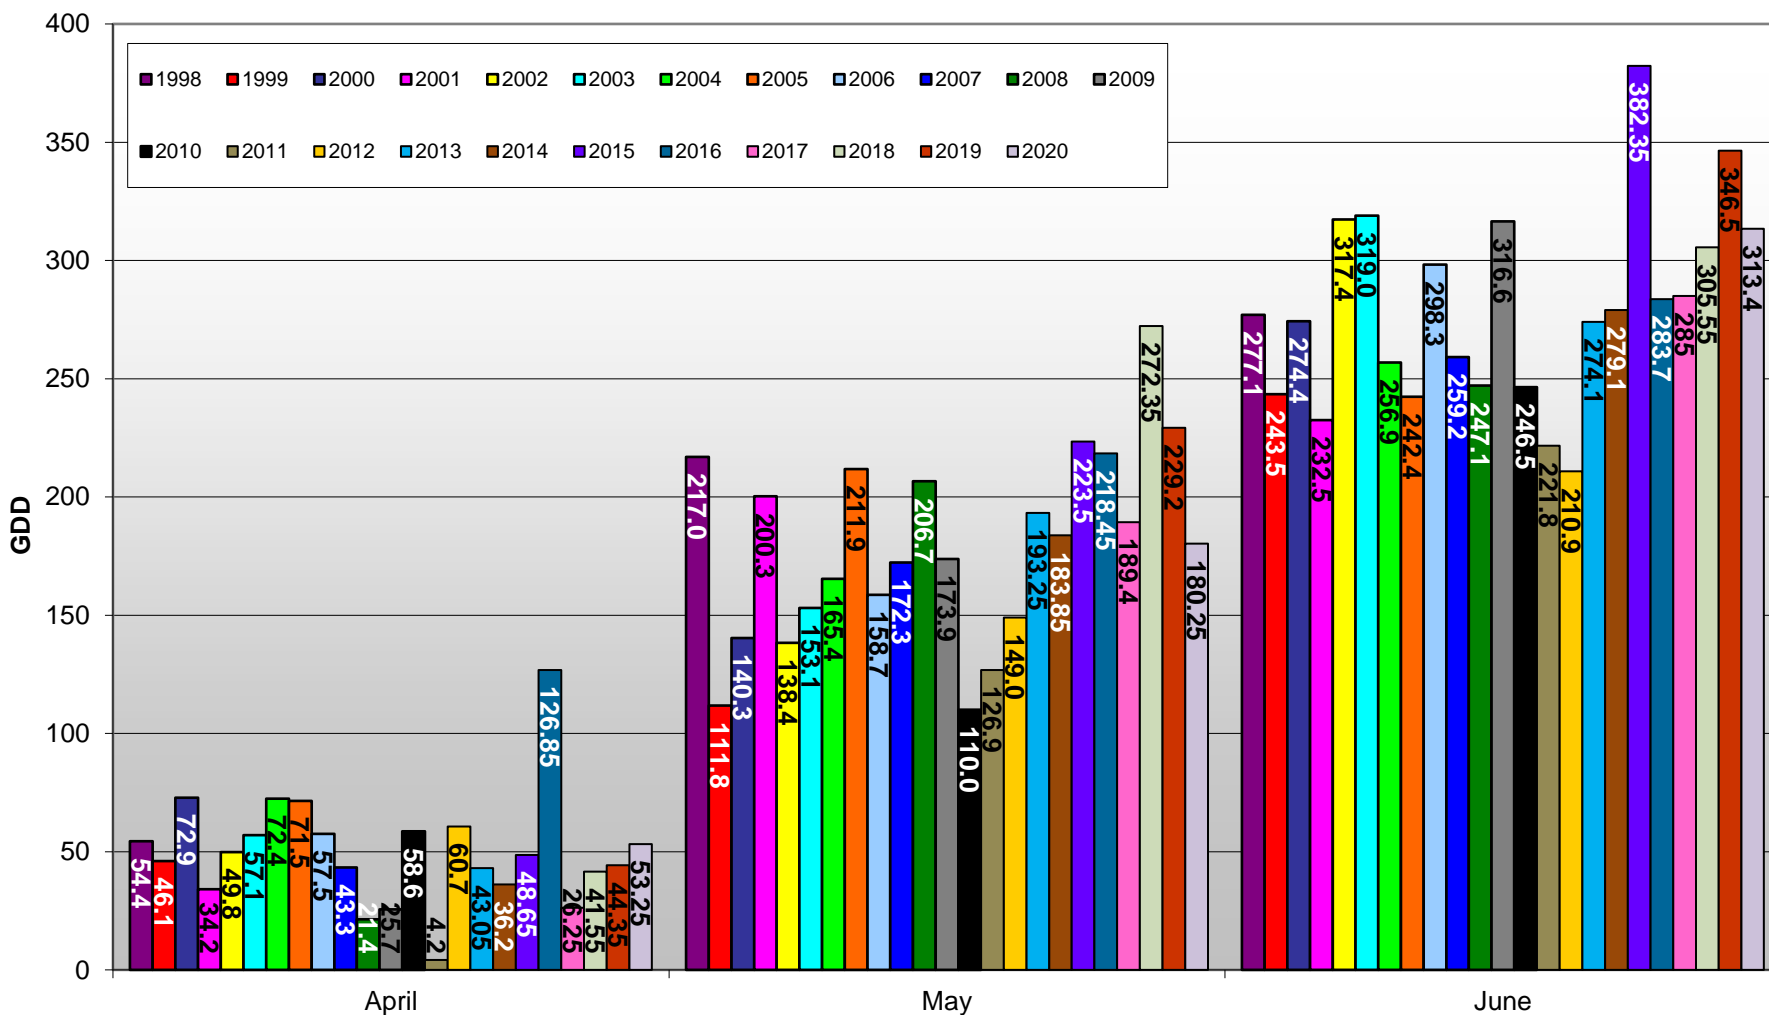

Summerland - Total Monthly Growing Degree Days [JUNE] - 1998-2020

Created by Brad Estergaard, 2020

Summerland - Total Monthly Growing Degree Days - April through June - 1998-2020

Created by Brad Estergaard, 2020

Summerland - Growing Degree Day Accumulation - 1998-2020 - April through June

Summerland - Growing Degree Day Accumulation - 1998-2020

Osoyoos - Total Monthly Growing Degree Days [JUNE] - 1998-2020

June

Month

Created by Brad Estergaard, 2020

Osoyoos - Total Monthly Growing Degree Days - April through June - 1998-2020

Created by Brad Estergaard, 2020

Osoyoos - Growing Degree Day Accumulation - 1998-2020 - April through June