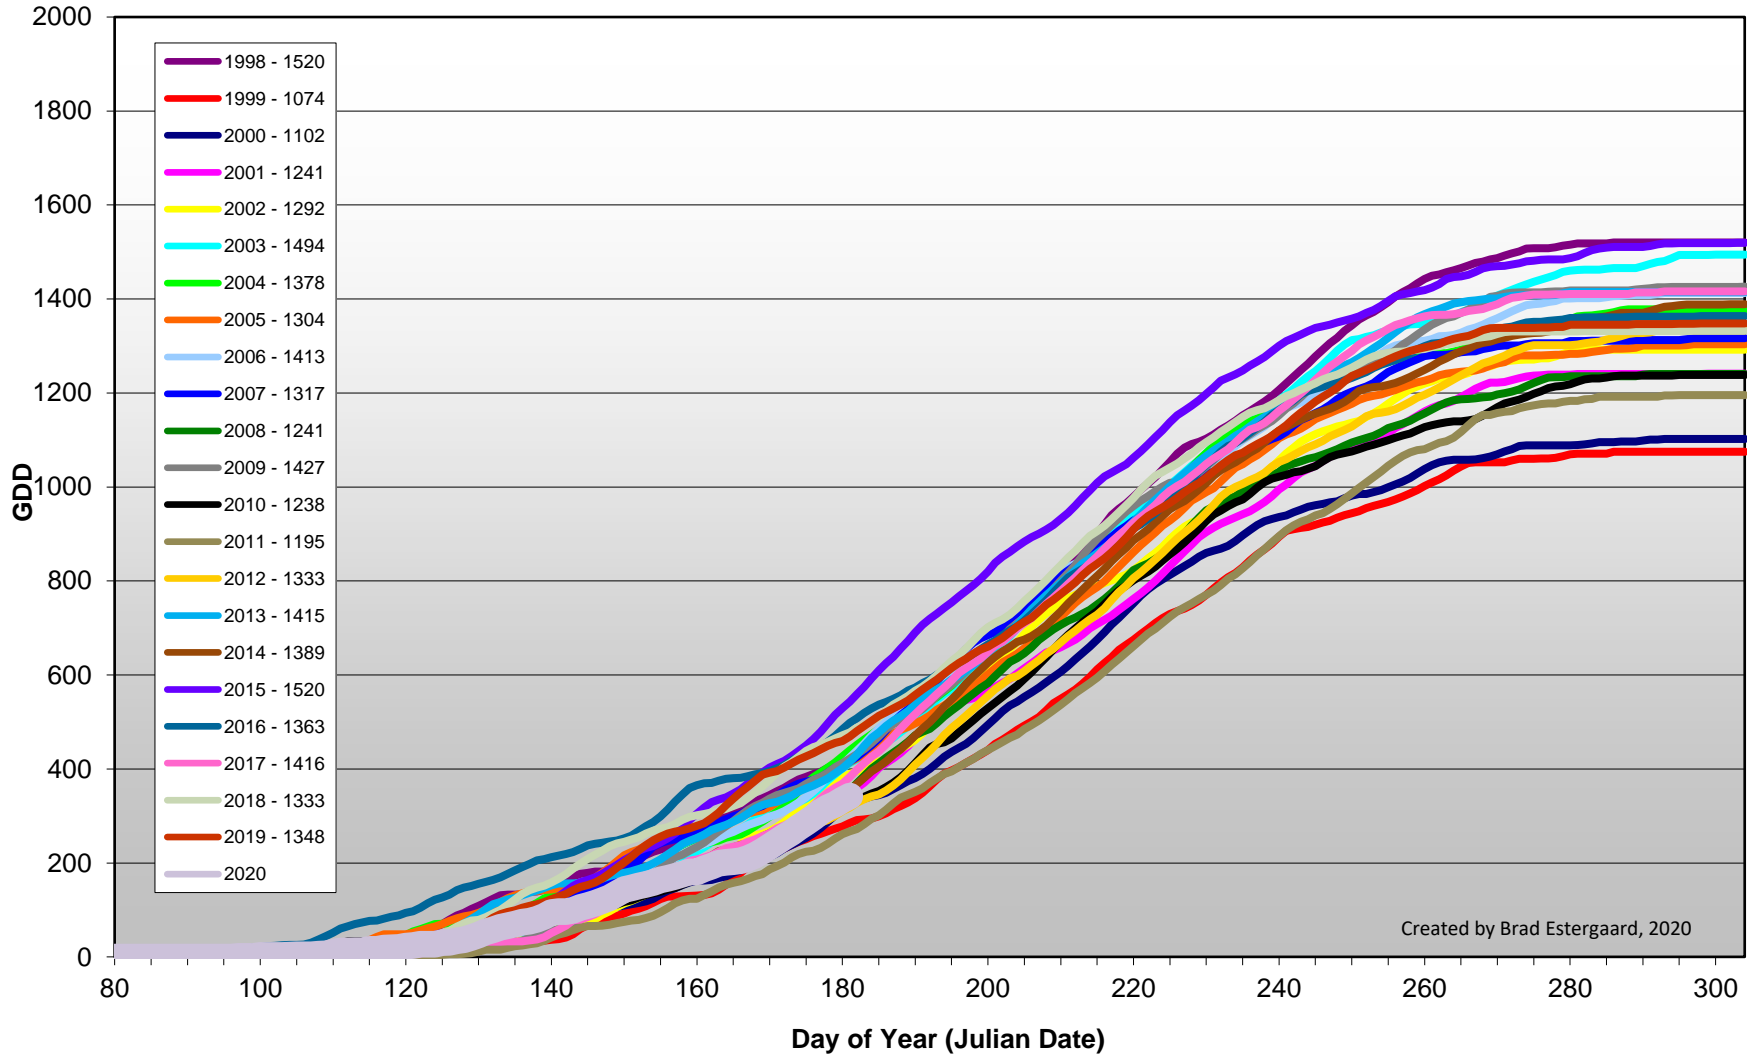

Summerland - Total Monthly Growing Degree Days [JUNE] - 1998-2020

Created by Brad Estergaard, 2020

Summerland - Total Monthly Growing Degree Days - April through June - 1998-2020

Created by Brad Estergaard, 2020

Summerland - Growing Degree Day Accumulation - 1998-2020 - April through June

Summerland - Growing Degree Day Accumulation - 1998-2020

Osoyoos - Total Monthly Growing Degree Days [JUNE] - 1998-2020

June

Month

Created by Brad Estergaard, 2020

Osoyoos - Total Monthly Growing Degree Days - April through June - 1998-2020

Created by Brad Estergaard, 2020

Osoyoos - Growing Degree Day Accumulation - 1998-2020 - April through June