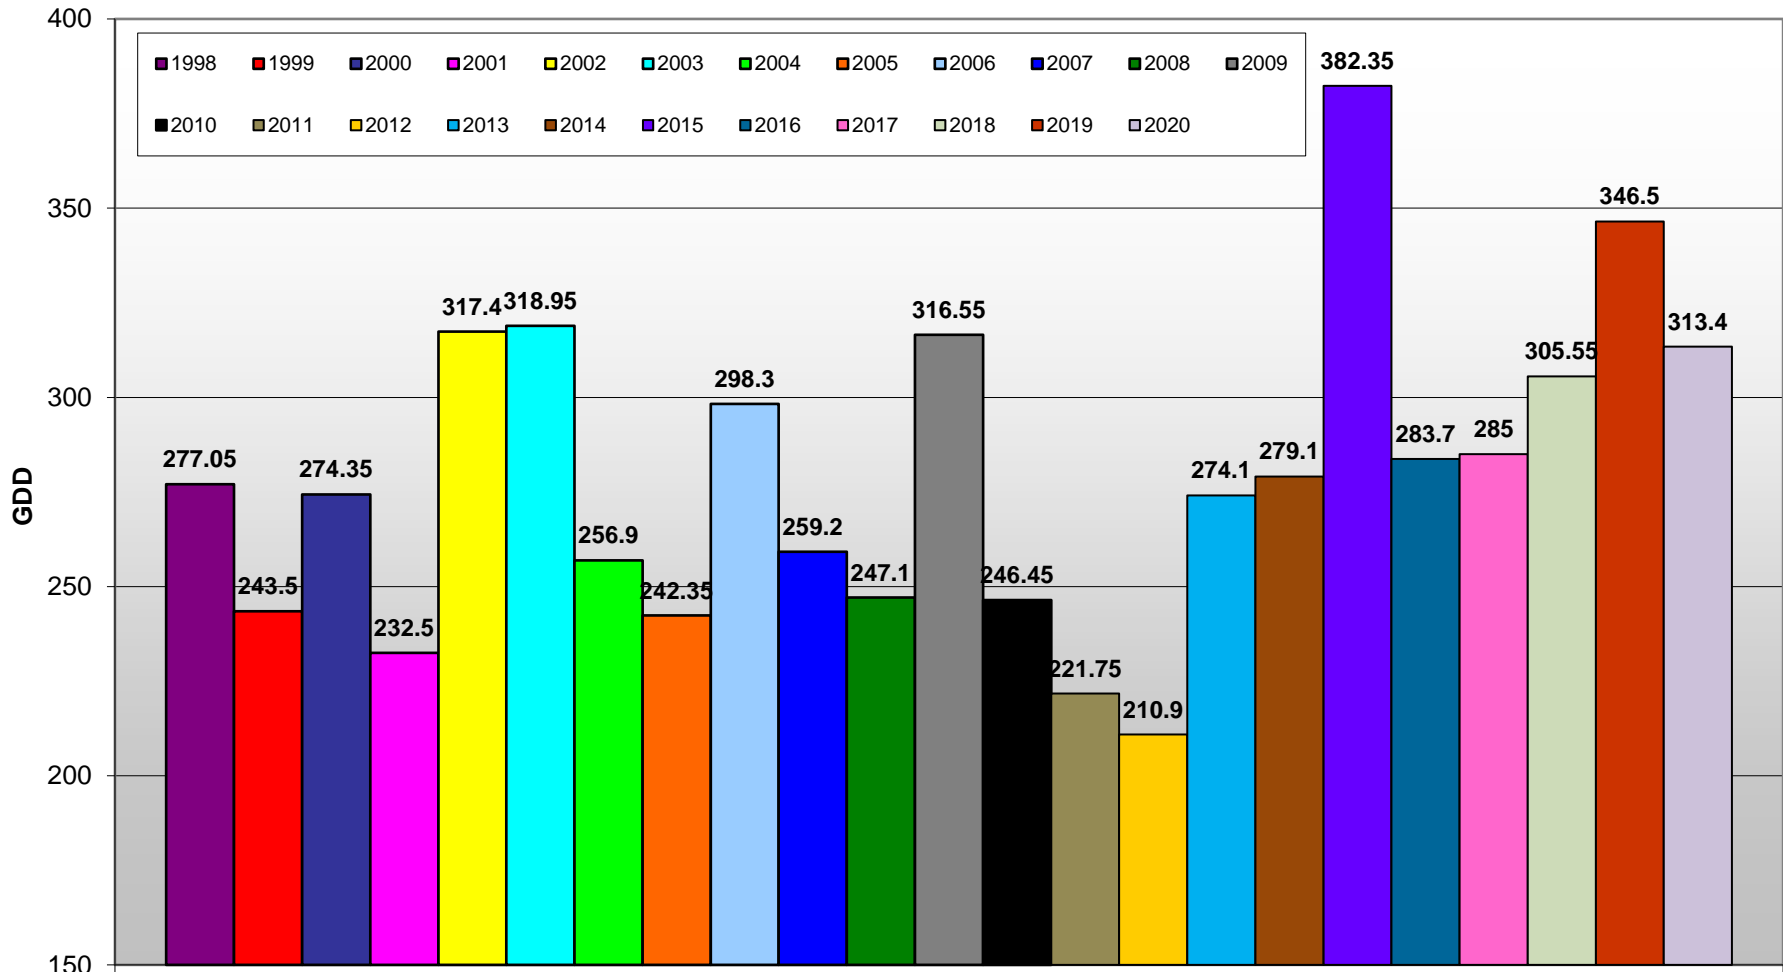

Summerland - Total Monthly Growing Degree Days [JUNE] - 1998-2020

Created by Brad Estergaard, 2020

Summerland - Total Monthly Growing Degree Days - April through June - 1998-2020

Created by Brad Estergaard, 2020

Summerland - Growing Degree Day Accumulation - 1998-2020 - April through June

Summerland - Growing Degree Day Accumulation - 1998-2020

Osoyoos - Total Monthly Growing Degree Days [JUNE] - 1998-2020

June

Month

Created by Brad Estergaard, 2020

Osoyoos - Total Monthly Growing Degree Days - April through June - 1998-2020

Created by Brad Estergaard, 2020

Osoyoos - Growing Degree Day Accumulation - 1998-2020 - April through June