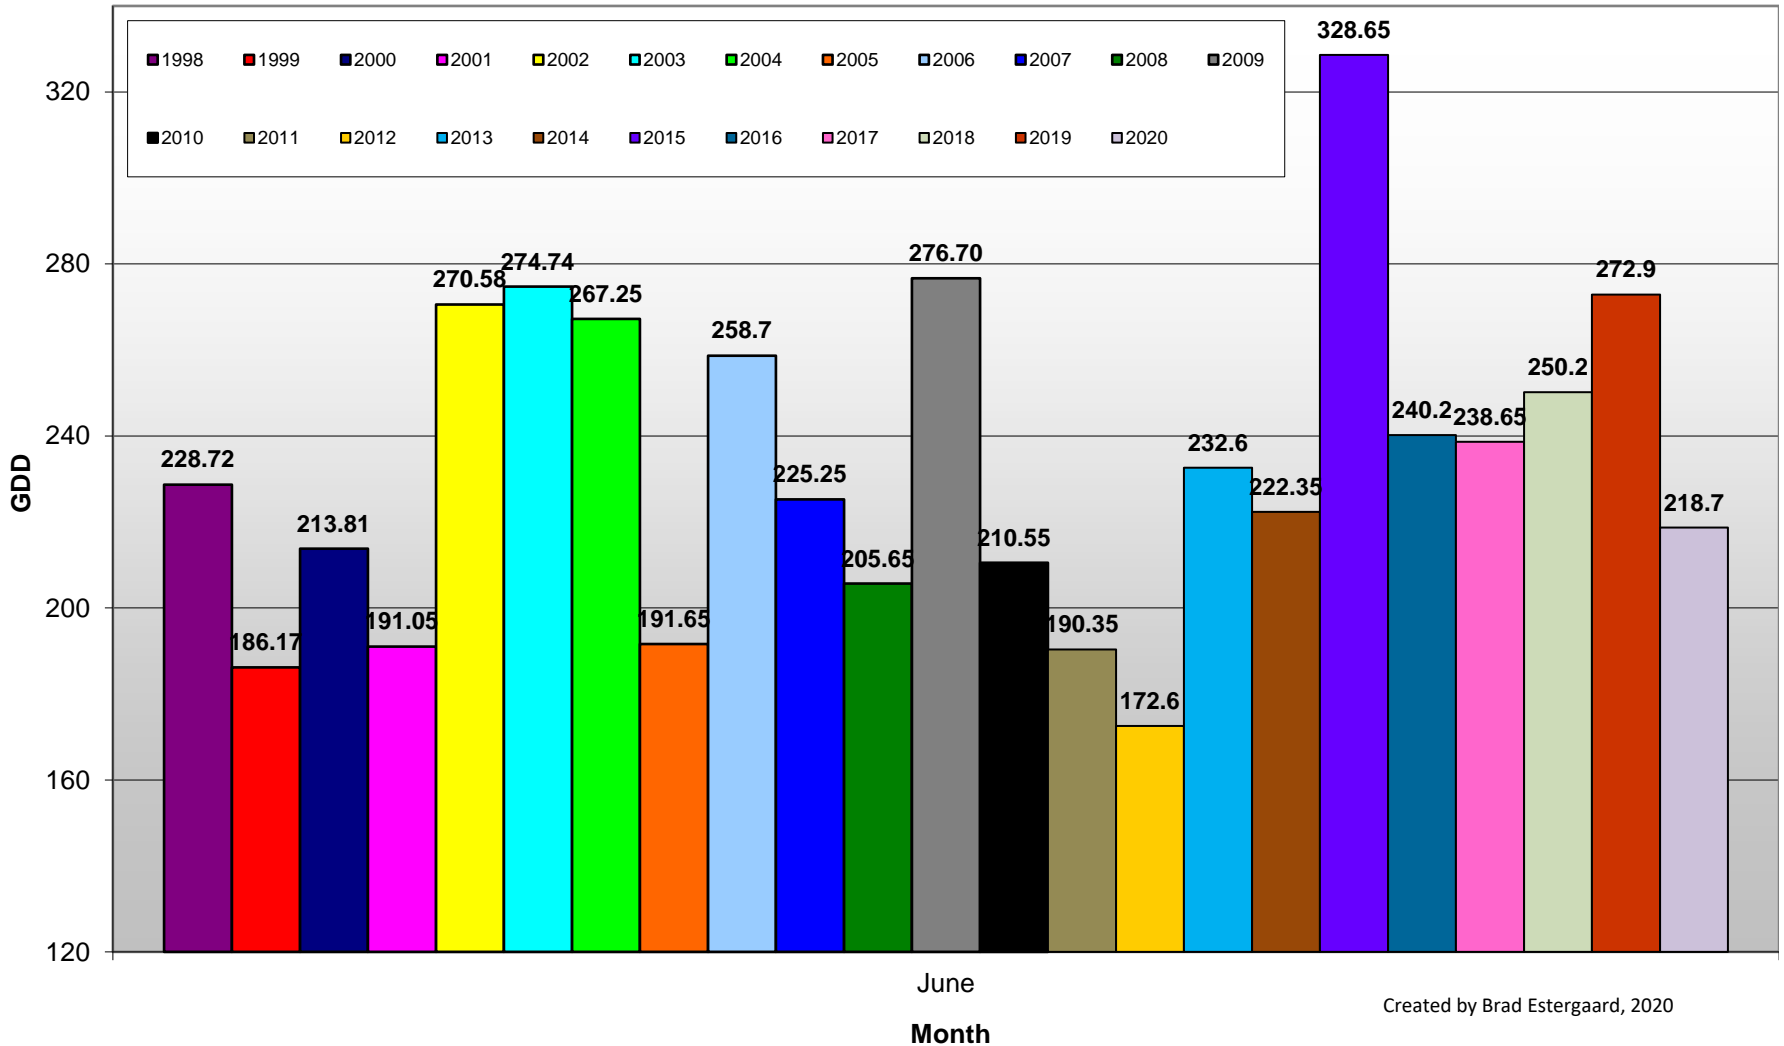

Summerland - Total Monthly Growing Degree Days [JUNE] - 1998-2020

Created by Brad Estergaard, 2020

Summerland - Total Monthly Growing Degree Days - April through June - 1998-2020

Created by Brad Estergaard, 2020

Summerland - Growing Degree Day Accumulation - 1998-2020 - April through June

Summerland - Growing Degree Day Accumulation - 1998-2020

Osoyoos - Total Monthly Growing Degree Days [JUNE] - 1998-2020

June

Month