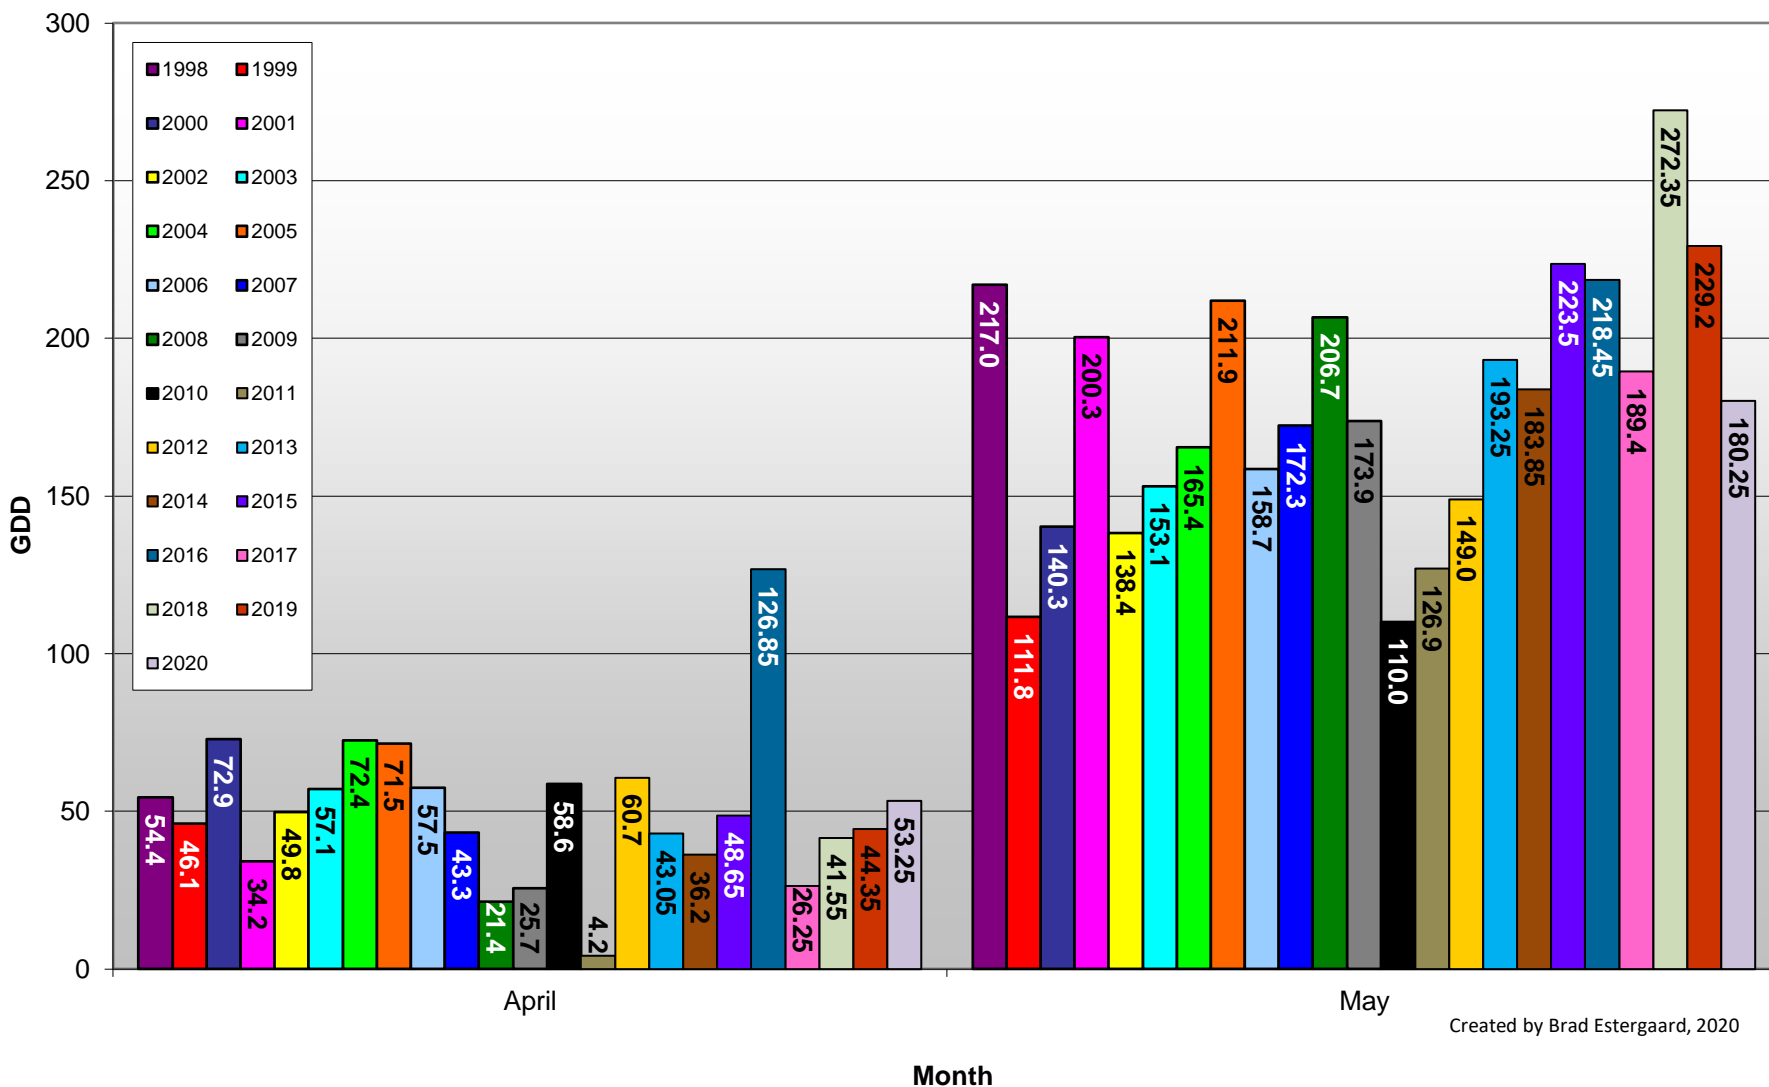

Summerland - Daily Growing Degree Day Accumulation - 1998-2020 - April + May

Created by Brad Estergaard, 2020

Day of Year (Julian Date)

Summerland - Growing Degree Day Accumulation - 1998-2020

Created by Brad Estergaard, 2020

Osoyoos - Total Monthly Growing Degree Days [MAY] - 1998-2020

May

Created by Brad Estergaard, 2020

Month

Osoyoos - Total Monthly Growing Degree Days - April + May - 1998-2020

Created by Brad Estergaard, 2020

Osoyoos - Daily Growing Degree Day Accumulation - 1998-2020 - April + May

Osoyoos - Growing Degree Day Accumulation - 1998-2020