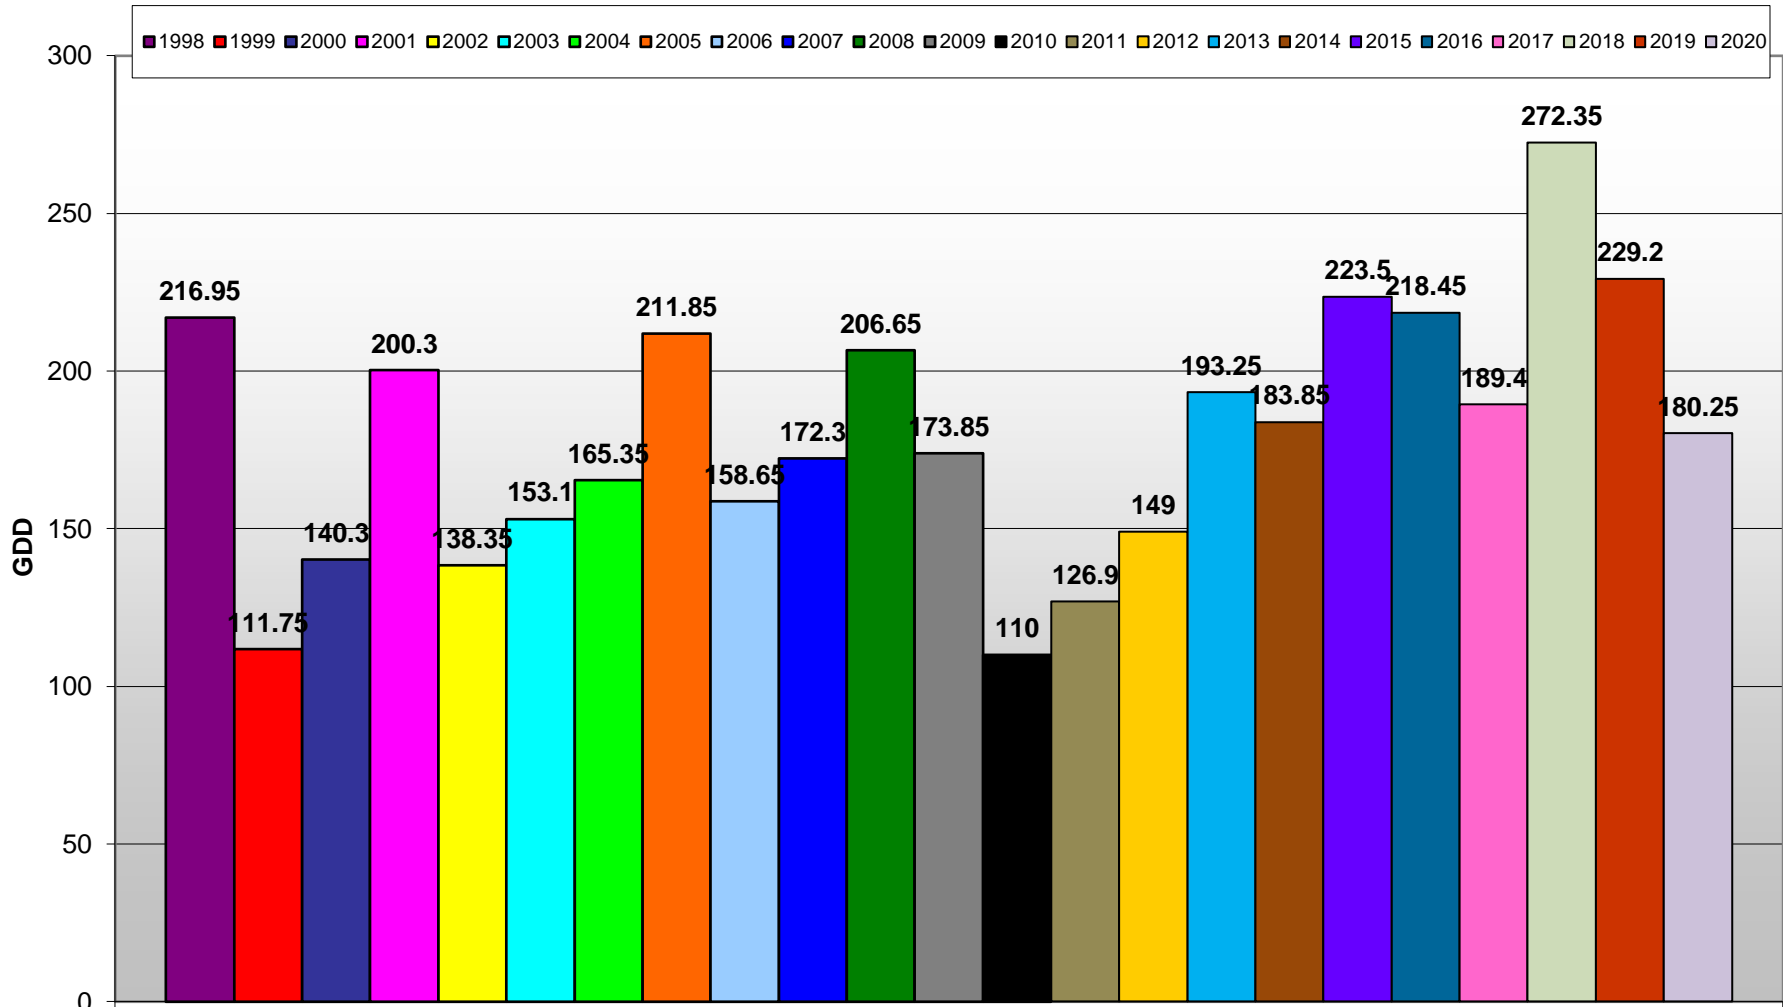

Summerland - Total Monthly Growing Degree Days [MAY] - 1998-2020

May

Month

Created by Brad Estergaard, 2020

Summerland - Total Monthly Growing Degree Days - April + May - 1998-2020

Created by Brad Estergaard, 2020

Summerland - Daily Growing Degree Day Accumulation - 1998-2020 - April + May

Created by Brad Estergaard, 2020

Day of Year (Julian Date)

Summerland - Growing Degree Day Accumulation - 1998-2020

Created by Brad Estergaard, 2020

Osoyoos - Total Monthly Growing Degree Days [MAY] - 1998-2020

May

Created by Brad Estergaard, 2020

Month

Osoyoos - Total Monthly Growing Degree Days - April + May - 1998-2020

Created by Brad Estergaard, 2020