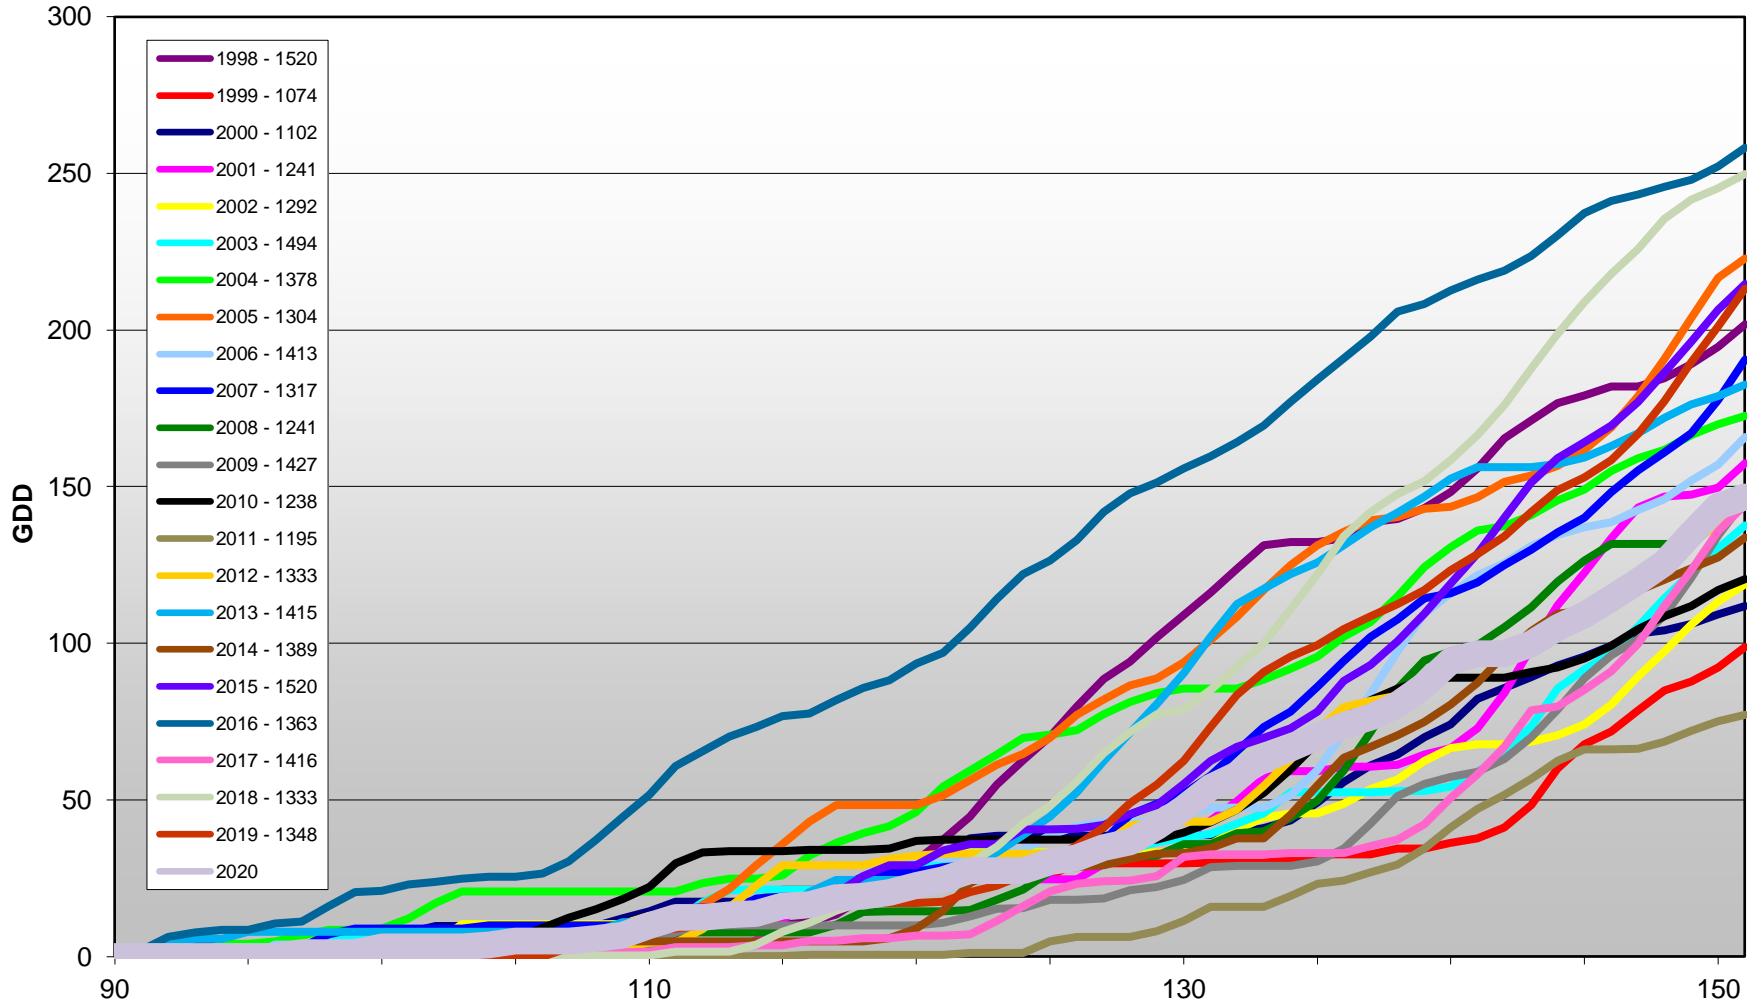

Summerland - Total Monthly Growing Degree Days [MAY] - 1998-2020

May

Month

Created by Brad Estergaard, 2020

Summerland - Total Monthly Growing Degree Days - April + May - 1998-2020

Created by Brad Estergaard, 2020

Summerland - Daily Growing Degree Day Accumulation - 1998-2020 - April + May

Created by Brad Estergaard, 2020

Day of Year (Julian Date)

Summerland - Growing Degree Day Accumulation - 1998-2020

Created by Brad Estergaard, 2020