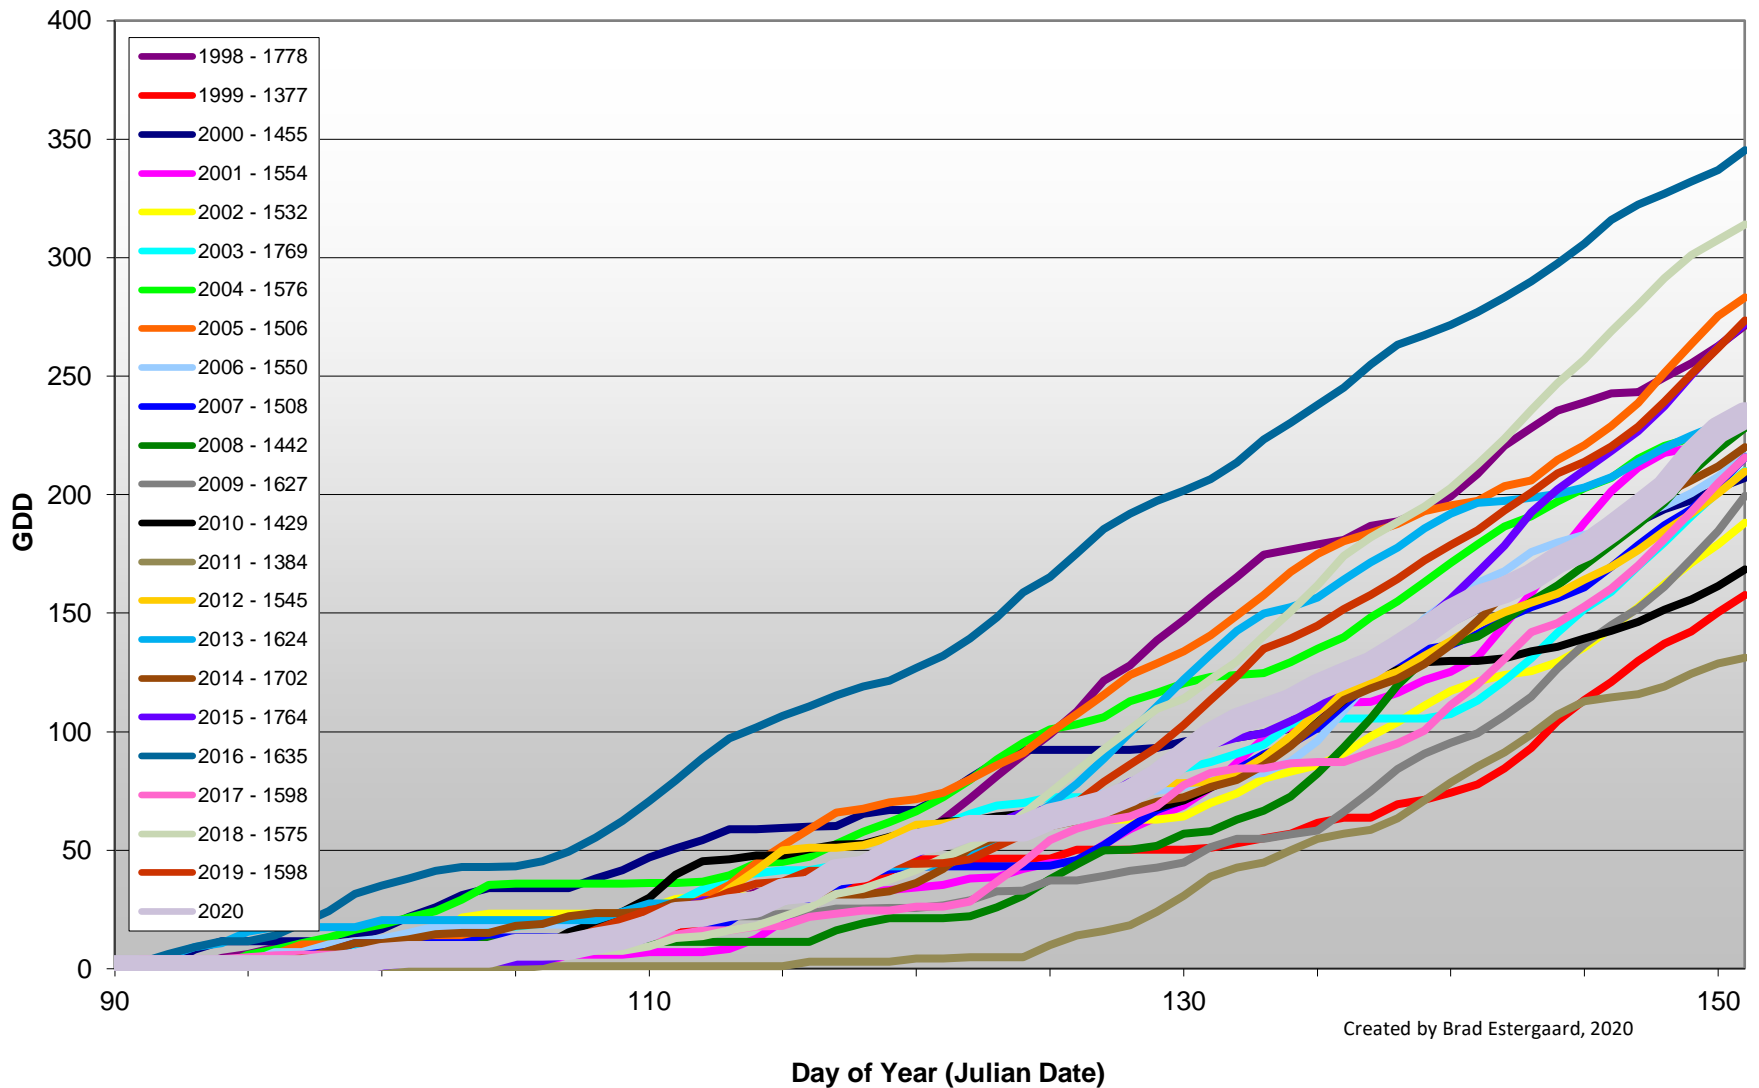

Summerland - Total Monthly Growing Degree Days [MAY] - 1998-2020

May

Month

Created by Brad Estergaard, 2020

Summerland - Total Monthly Growing Degree Days - April + May - 1998-2020

Created by Brad Estergaard, 2020

Summerland - Daily Growing Degree Day Accumulation - 1998-2020 - April + May

Created by Brad Estergaard, 2020

Day of Year (Julian Date)

Summerland - Growing Degree Day Accumulation - 1998-2020

Created by Brad Estergaard, 2020

Osoyoos - Total Monthly Growing Degree Days [MAY] - 1998-2020

May

Created by Brad Estergaard, 2020

Month

Osoyoos - Total Monthly Growing Degree Days - April + May - 1998-2020

Created by Brad Estergaard, 2020

Osoyoos - Daily Growing Degree Day Accumulation - 1998-2020 - April + May

Osoyoos - Growing Degree Day Accumulation - 1998-2020