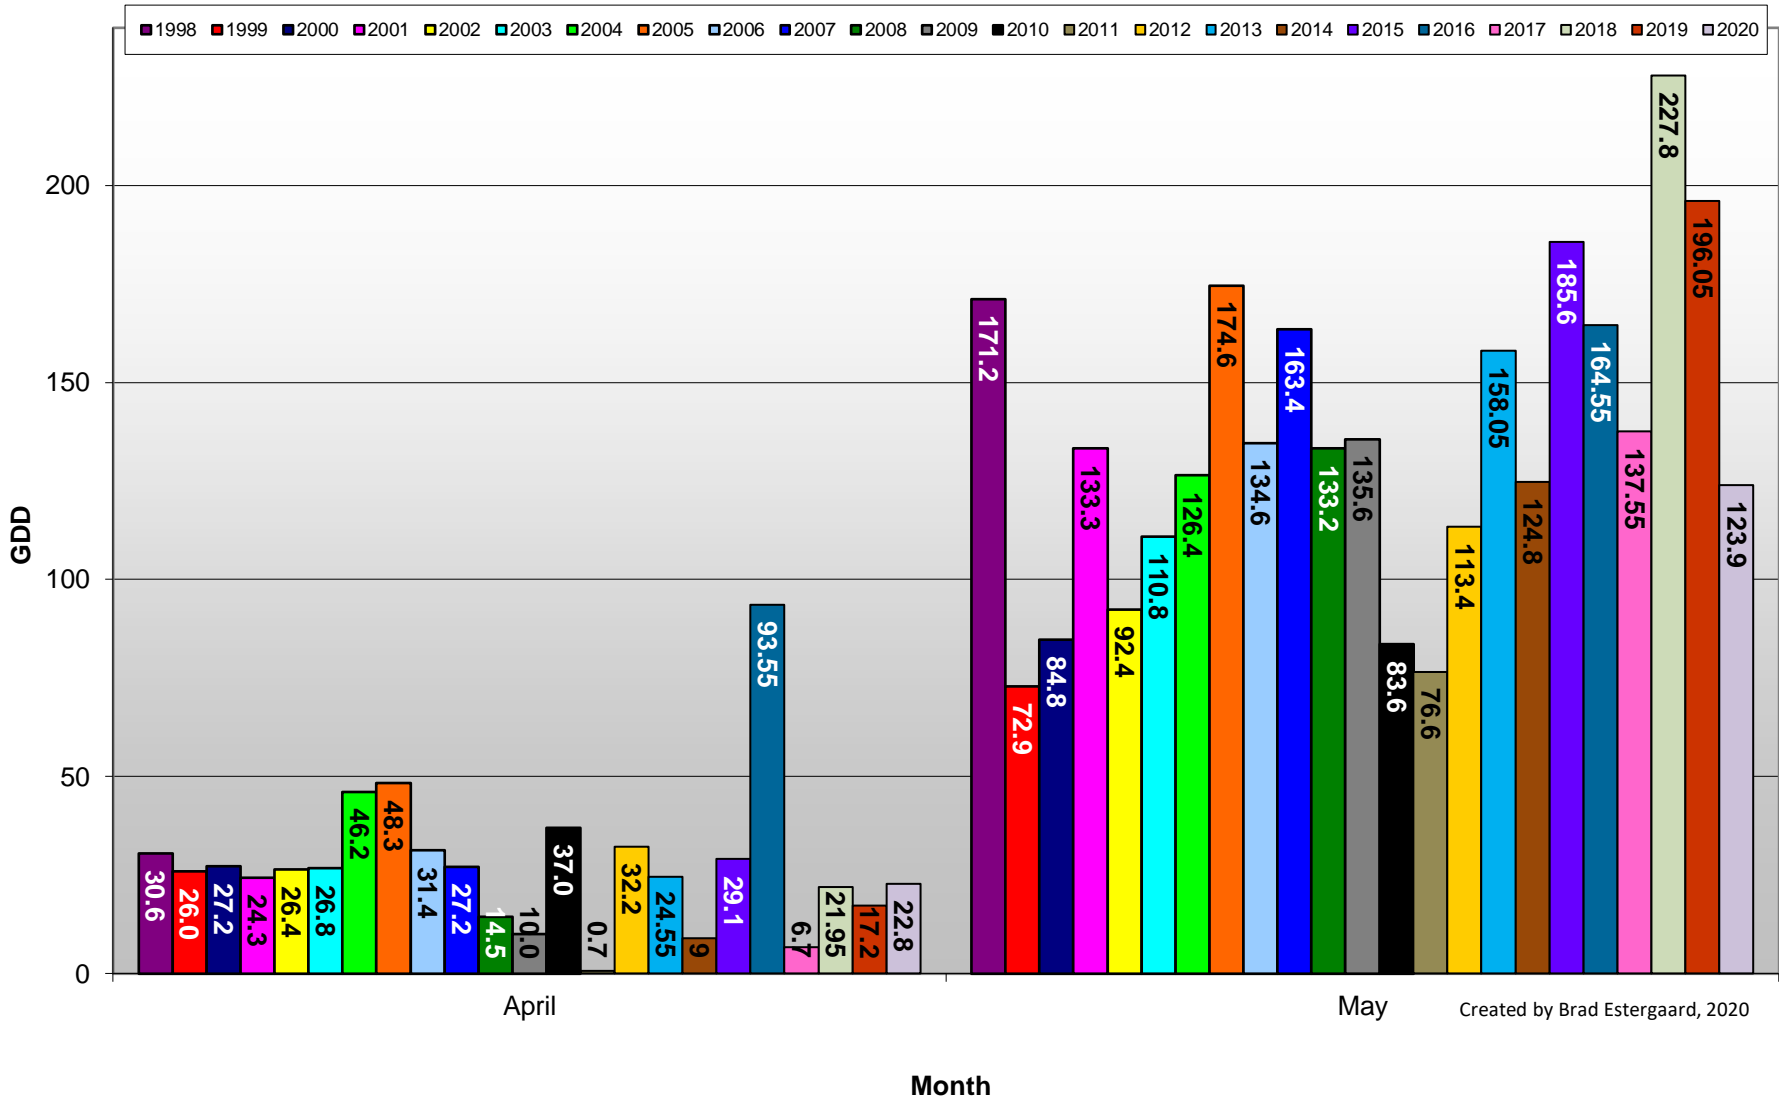

Summerland - Total Monthly Growing Degree Days [MAY] - 1998-2020

May

Month

Created by Brad Estergaard, 2020

Summerland - Total Monthly Growing Degree Days - April + May - 1998-2020

Created by Brad Estergaard, 2020

Summerland - Daily Growing Degree Day Accumulation - 1998-2020 - April + May

Created by Brad Estergaard, 2020

Day of Year (Julian Date)

Summerland - Growing Degree Day Accumulation - 1998-2020

Created by Brad Estergaard, 2020