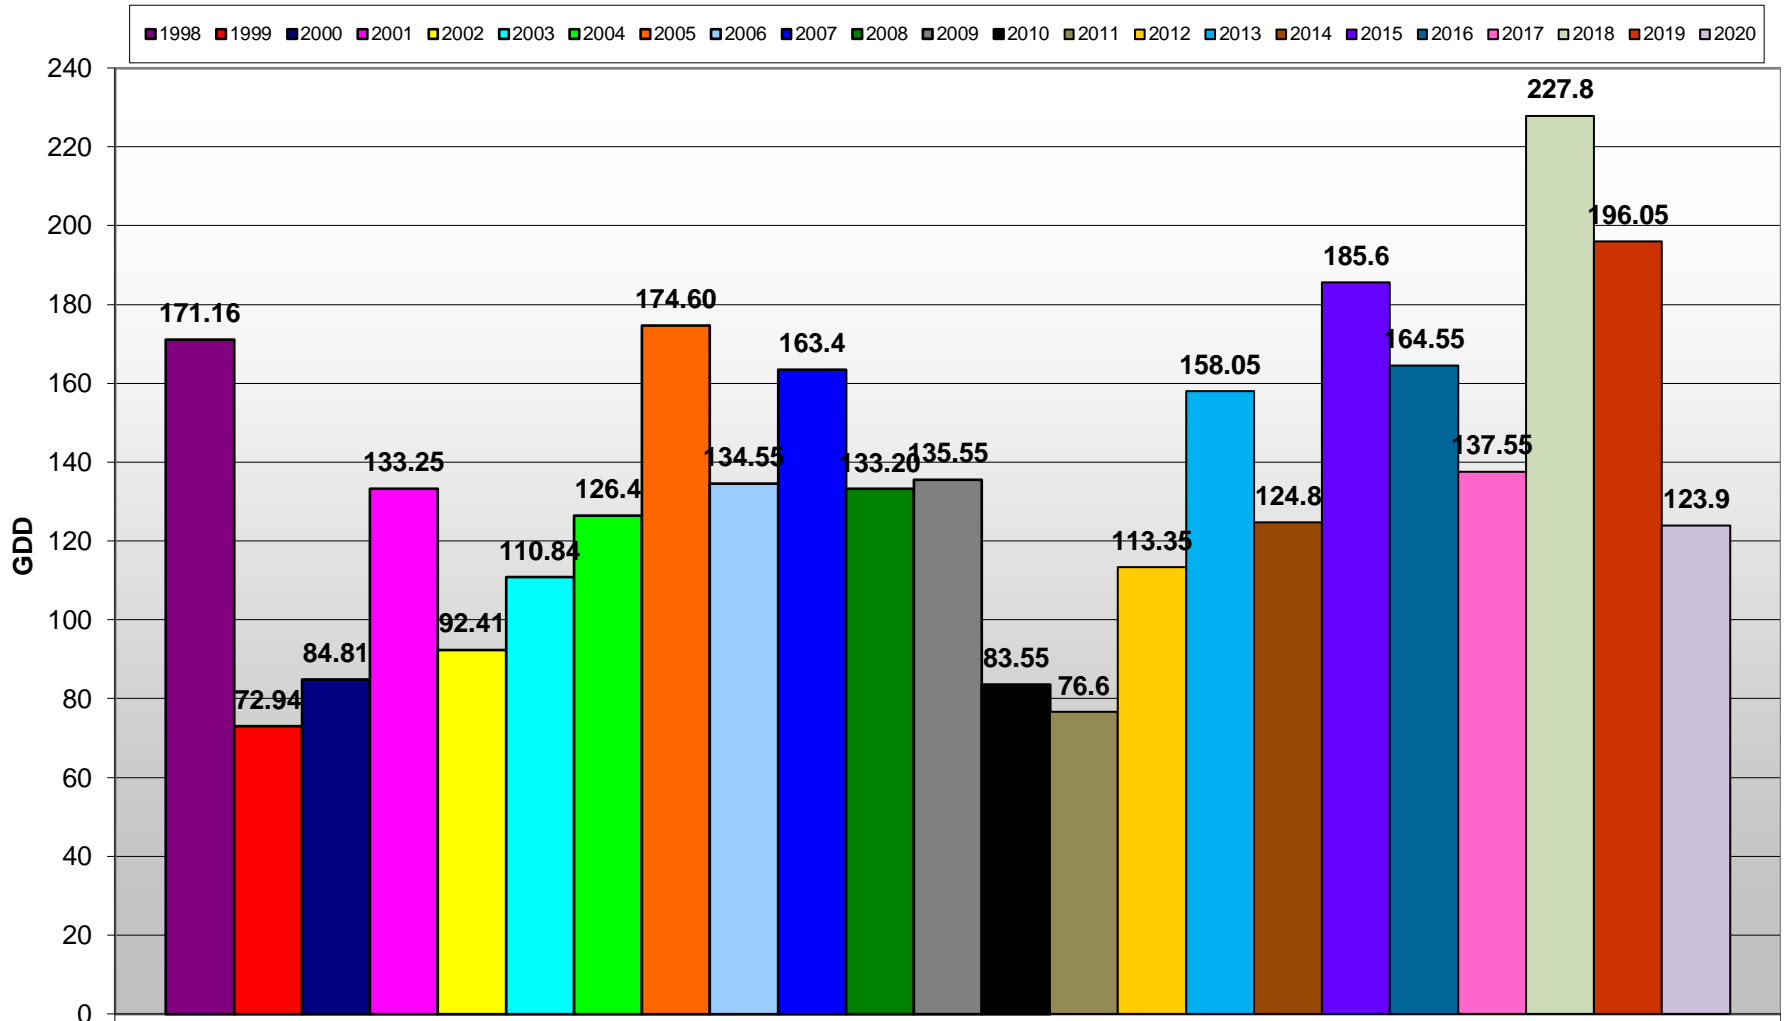

Summerland - Total Monthly Growing Degree Days [MAY] - 1998-2020

May

Month

Created by Brad Estergaard, 2020

Summerland - Total Monthly Growing Degree Days - April + May - 1998-2020

Created by Brad Estergaard, 2020

Summerland - Daily Growing Degree Day Accumulation - 1998-2020 - April + May

Created by Brad Estergaard, 2020

Day of Year (Julian Date)

Summerland - Growing Degree Day Accumulation - 1998-2020

Created by Brad Estergaard, 2020