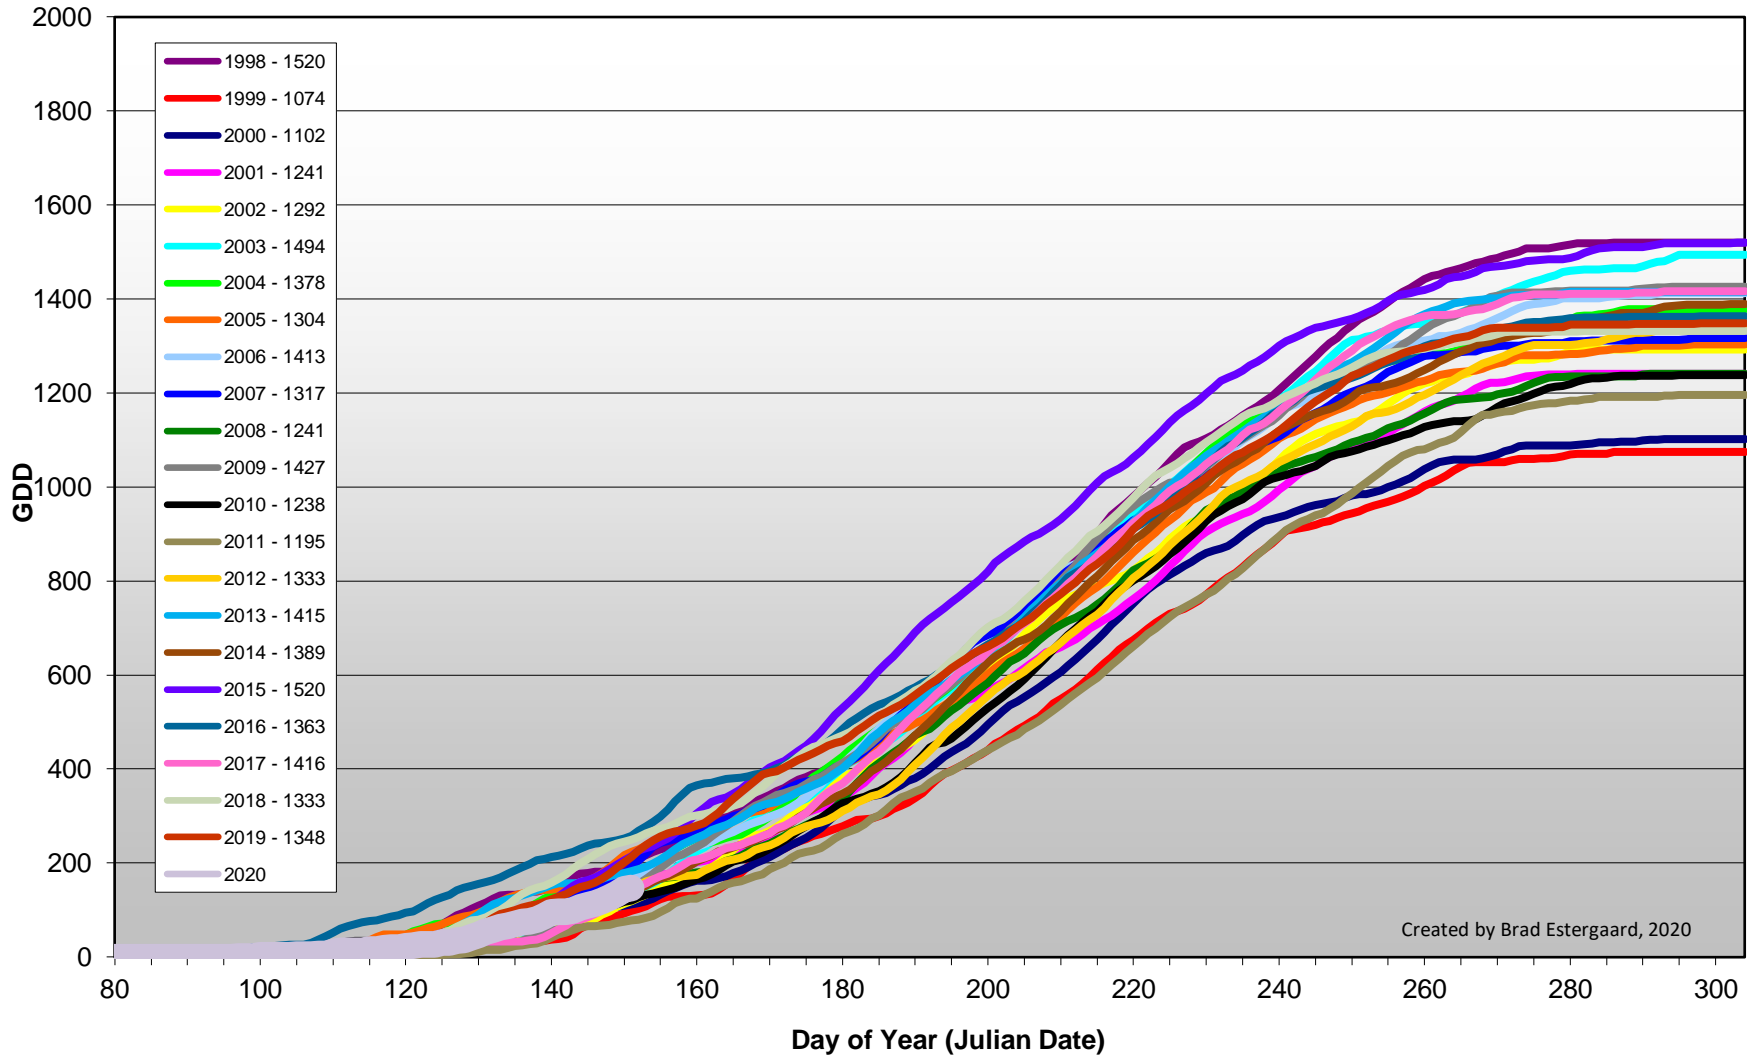

Summerland - Total Monthly Growing Degree Days [MAY] - 1998-2020

May

Month

Created by Brad Estergaard, 2020

Summerland - Total Monthly Growing Degree Days - April + May - 1998-2020

Created by Brad Estergaard, 2020

Summerland - Daily Growing Degree Day Accumulation - 1998-2020 - April + May

Created by Brad Estergaard, 2020

Day of Year (Julian Date)

Summerland - Growing Degree Day Accumulation - 1998-2020

Created by Brad Estergaard, 2020

Osoyoos - Total Monthly Growing Degree Days [MAY] - 1998-2020

May

Created by Brad Estergaard, 2020

Month

Osoyoos - Total Monthly Growing Degree Days - April + May - 1998-2020

Created by Brad Estergaard, 2020