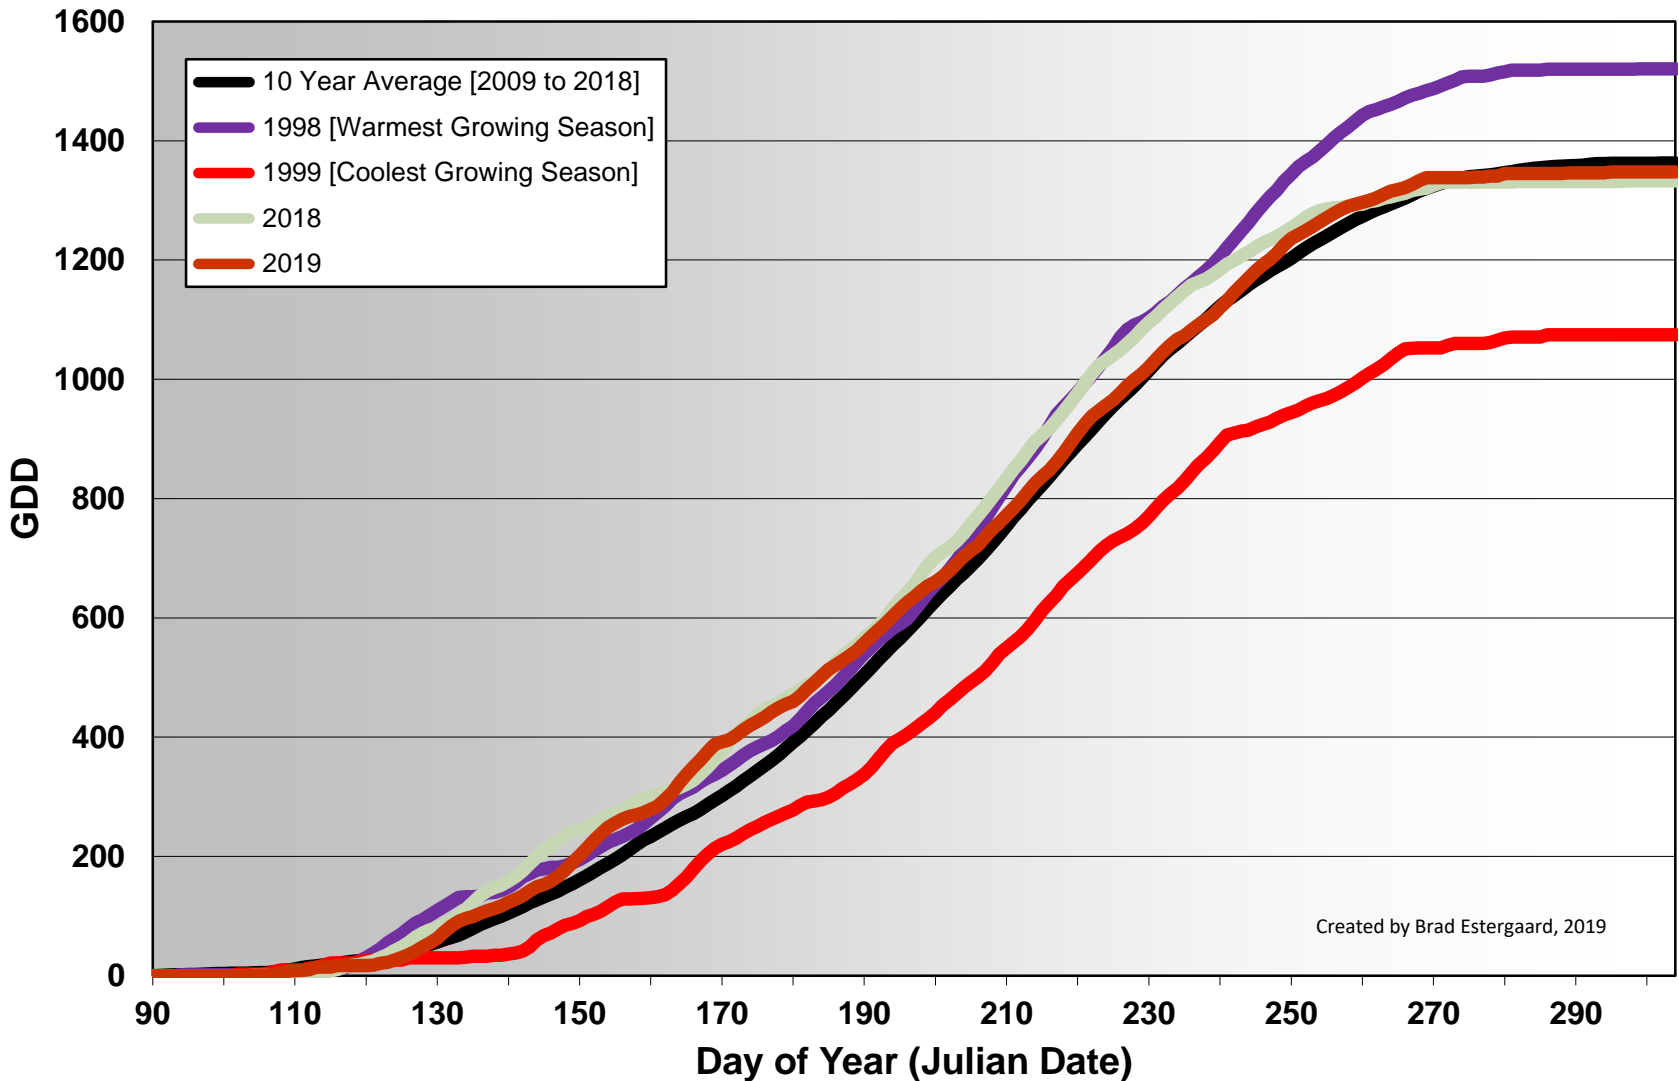

Summerland - Cumulative GDD Comparison - 10 Year Average

Created by Brad Estergaard, 2019