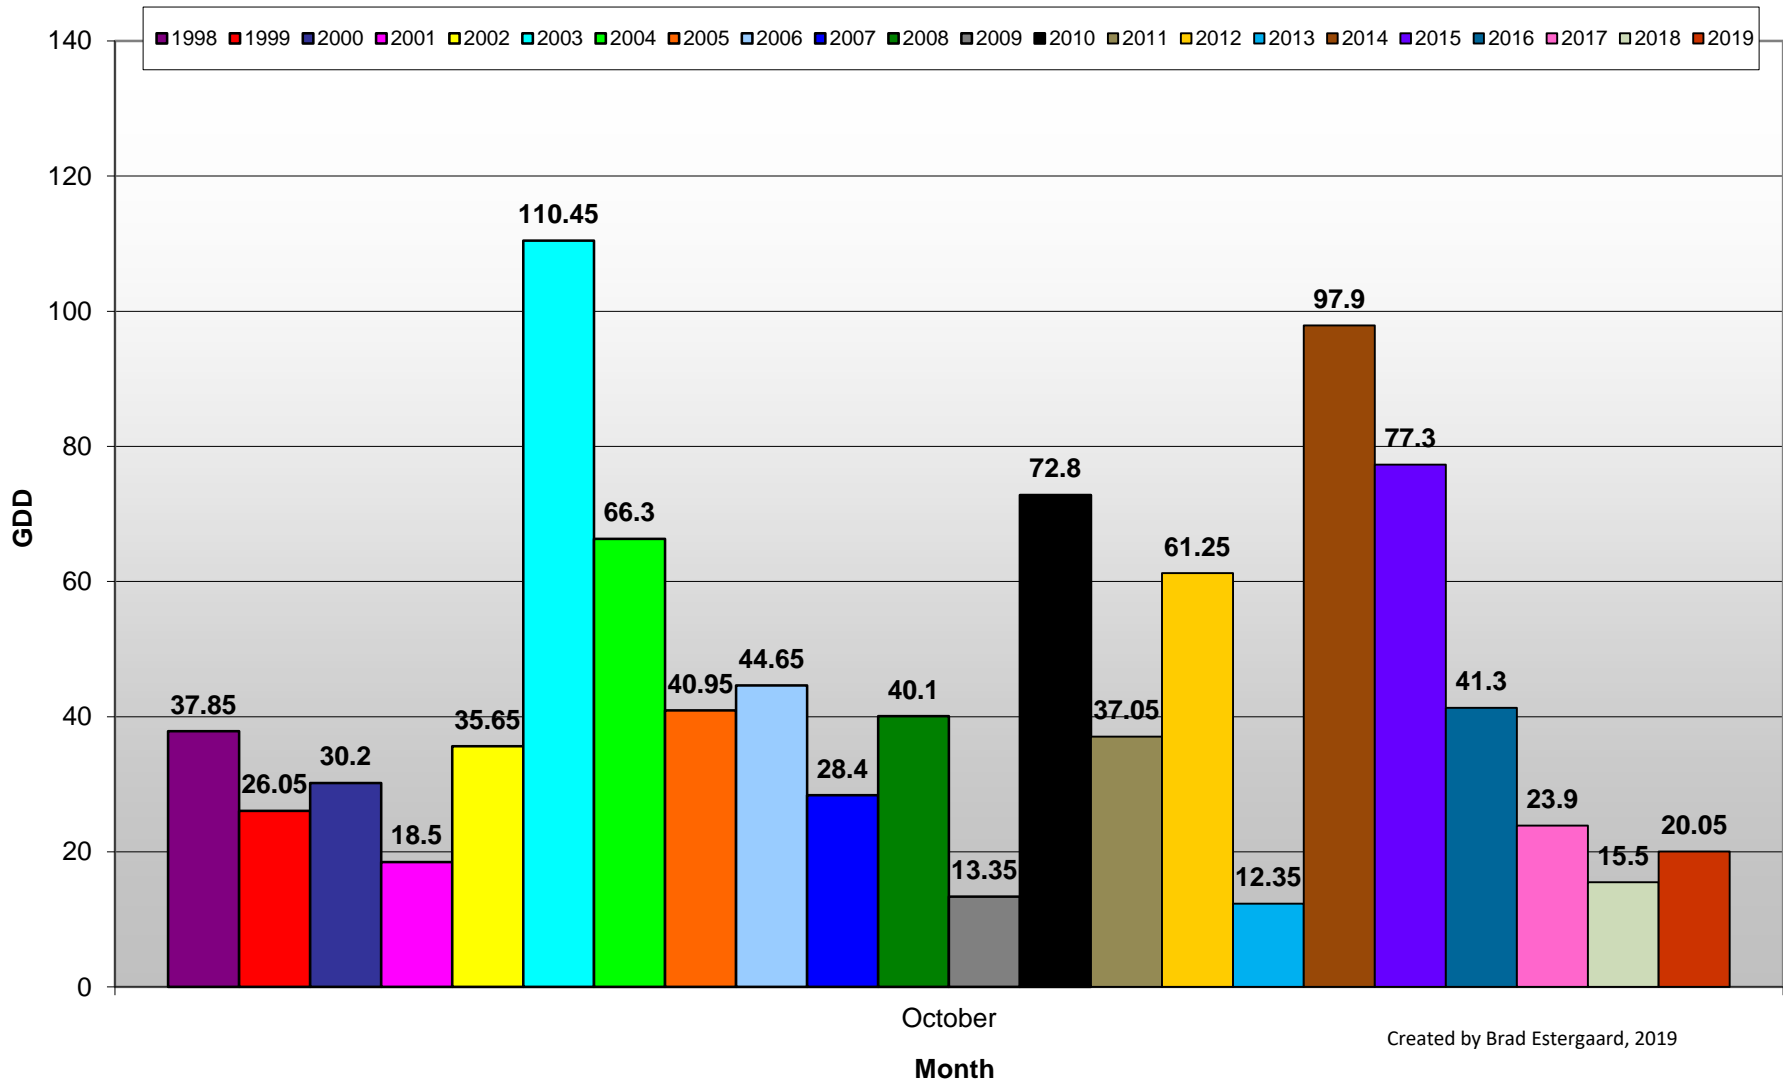

Osoyoos - Total Monthly Growing Degree Days [OCTOBER] - 1998-2019

Created by Brad Estergaard, 2019