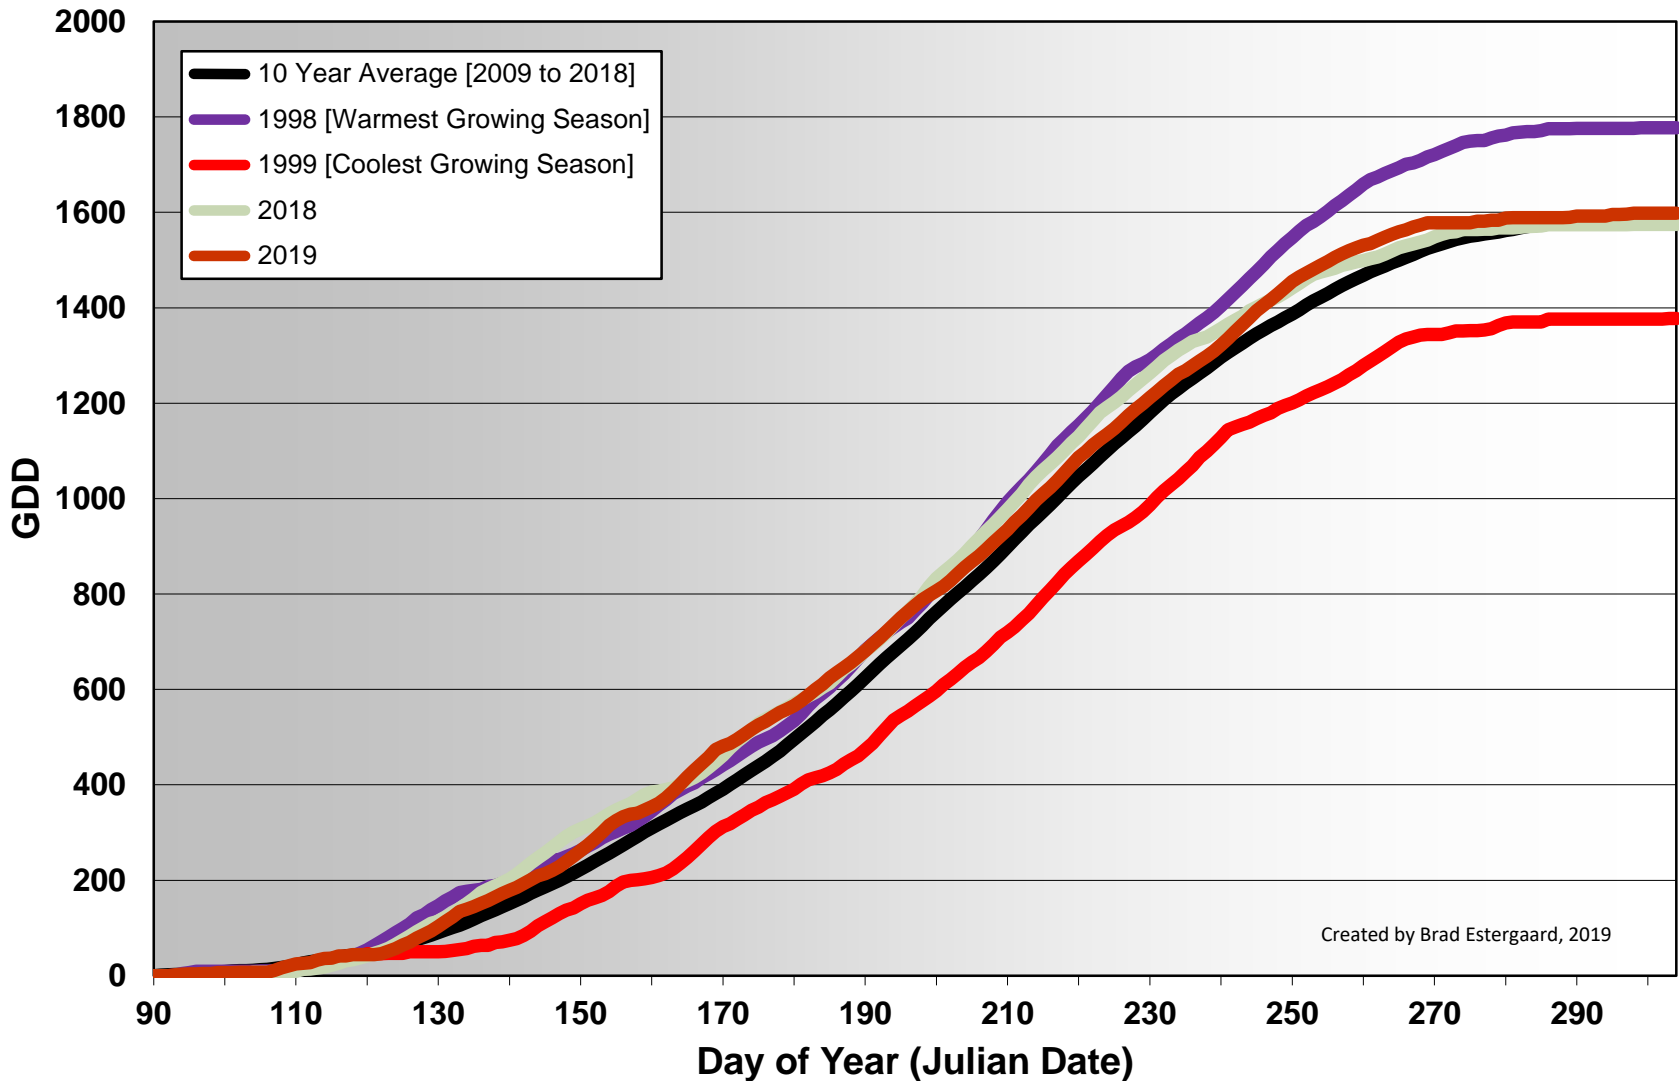

Osoyoos - Cumulative GDD Comparison - 10 Year Average

Created by Brad Estergaard, 2019