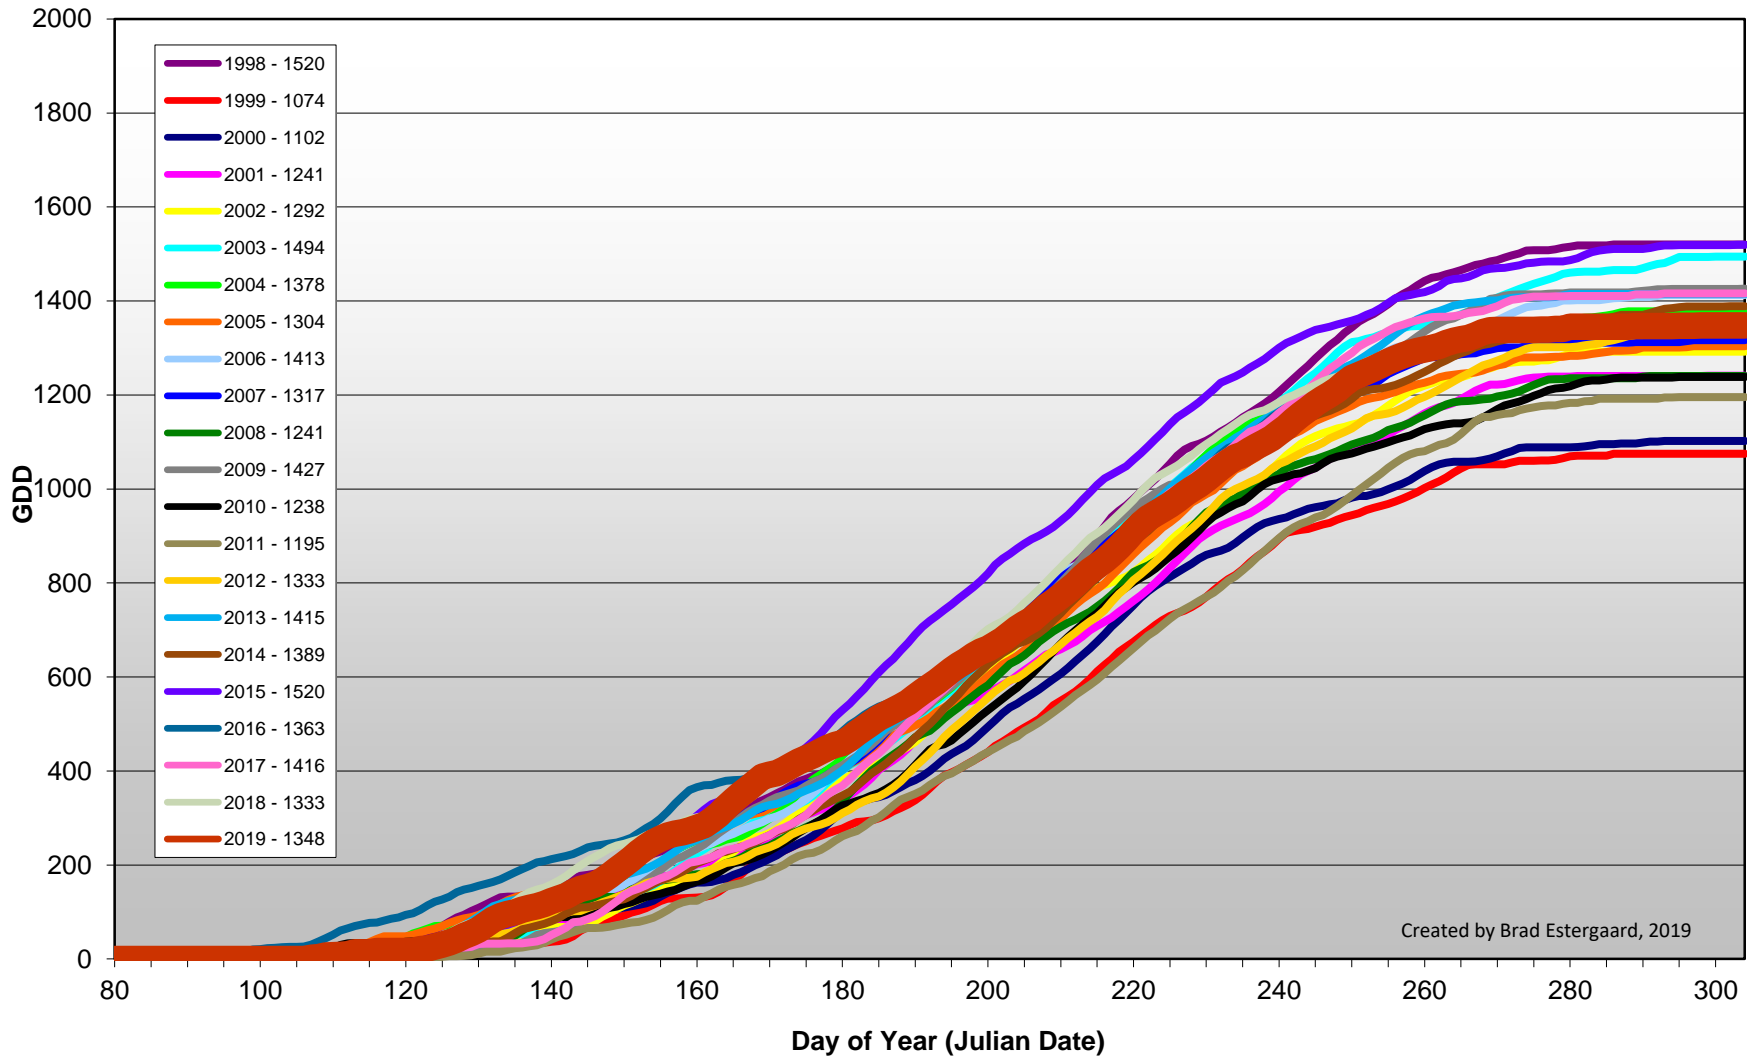

## Summerland - Total Monthly Growing Degree Days [OCTOBER] - 1998-2019

October

Created by Brad Estergaard, 2019

Month

## Summerland - Total Monthly Growing Degree Days - 1998-2019

Created by Brad Estergaard, 2019

## Summerland - Growing Degree Day Accumulation - 1998-2019