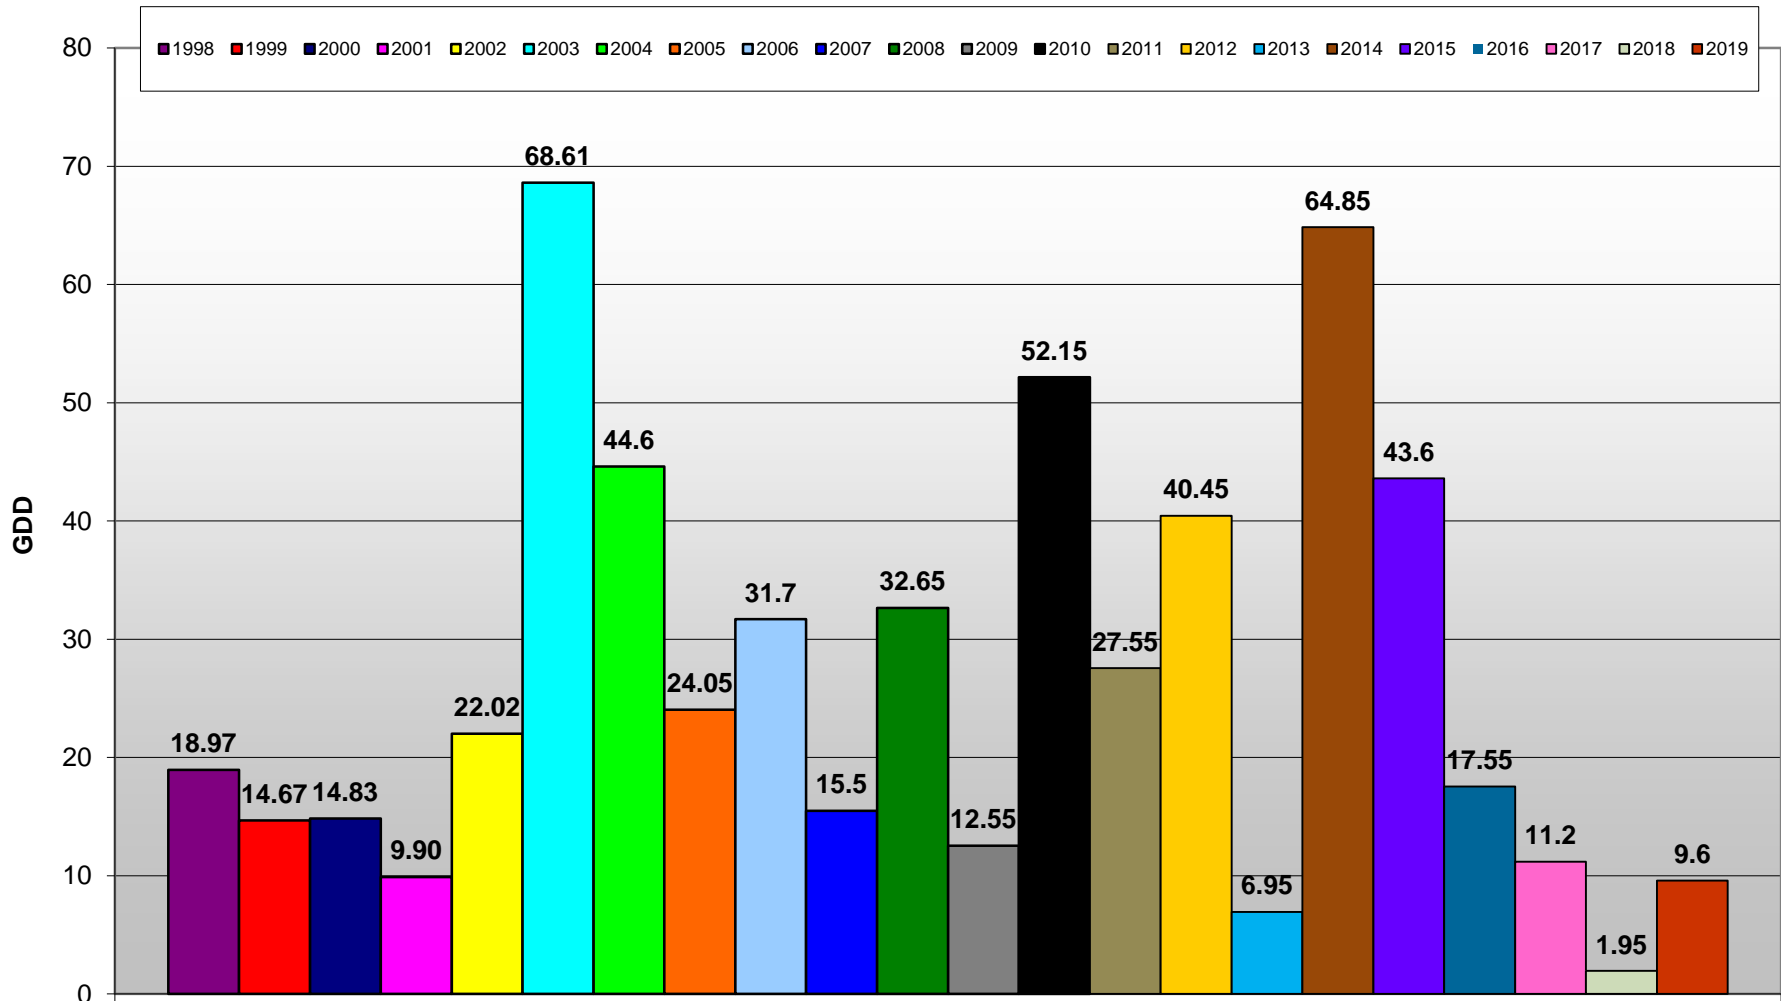

## Summerland - Total Monthly Growing Degree Days [OCTOBER] - 1998-2019

October

Created by Brad Estergaard, 2019

Month

## Summerland - Total Monthly Growing Degree Days - 1998-2019

Created by Brad Estergaard, 2019