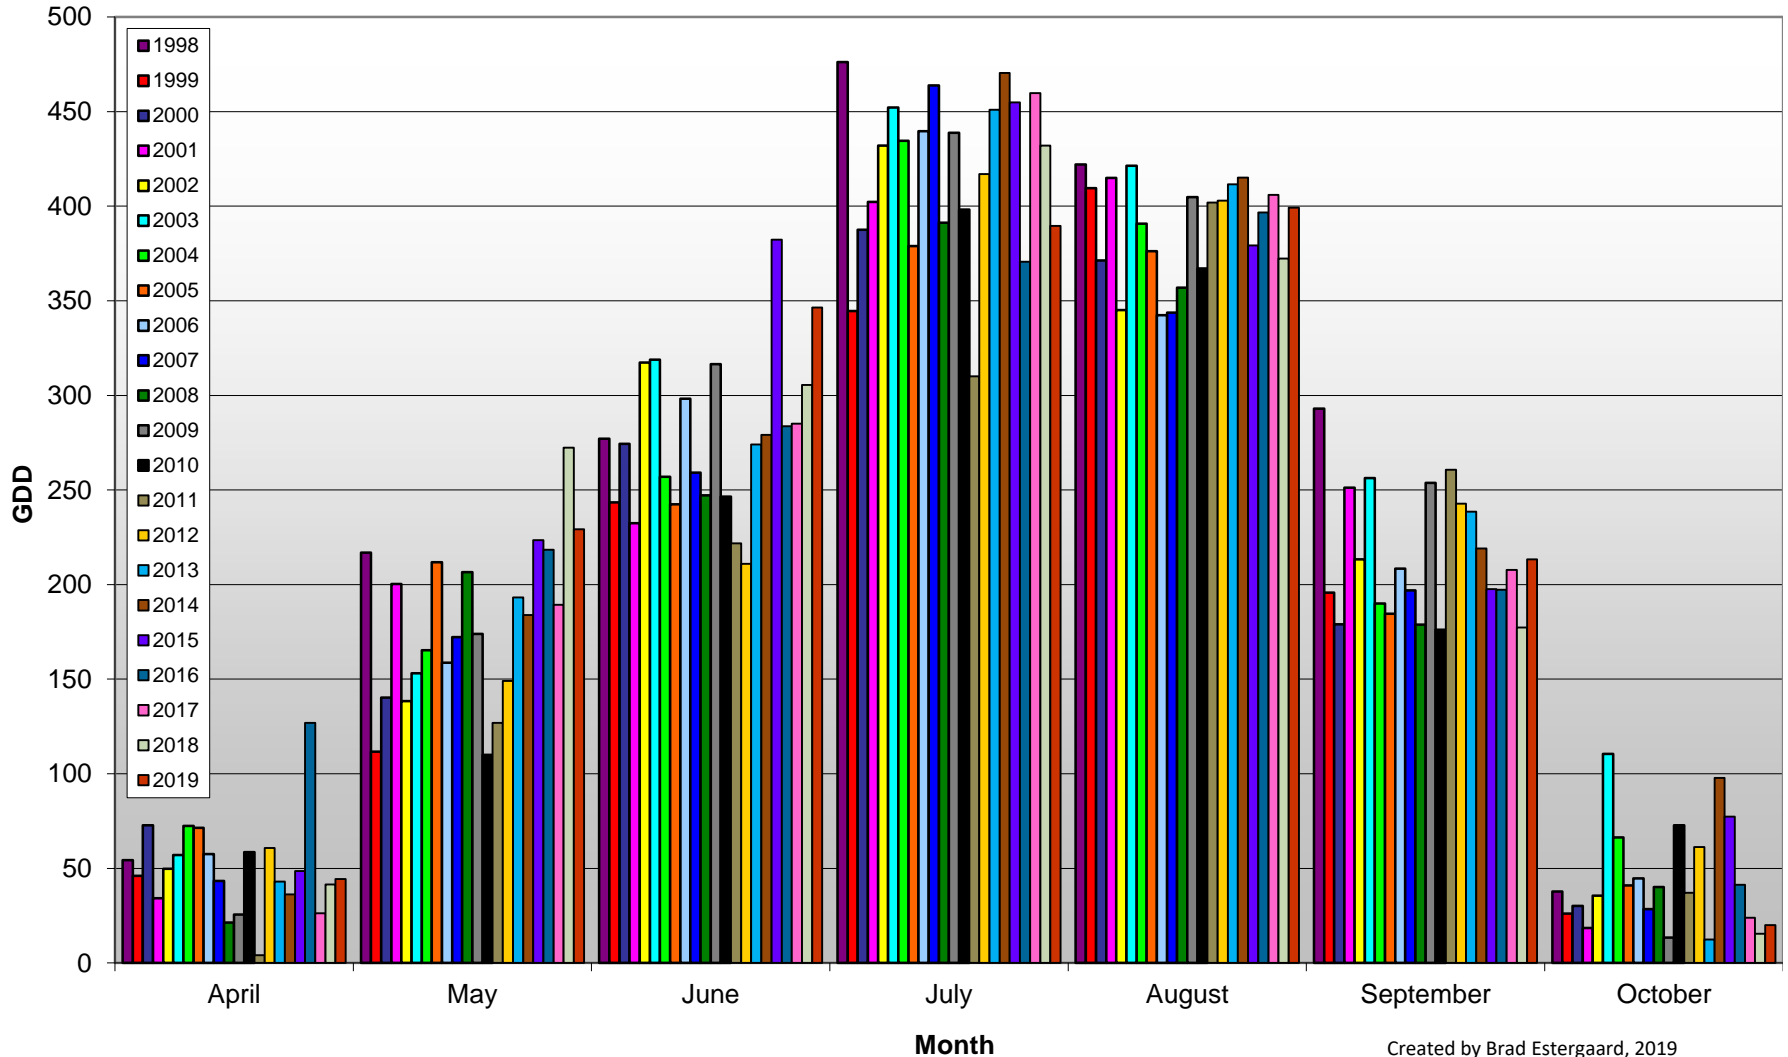

Osoyoos - Total Monthly Growing Degree Days - 1998-2019

Created by Brad Estergaard, 2019