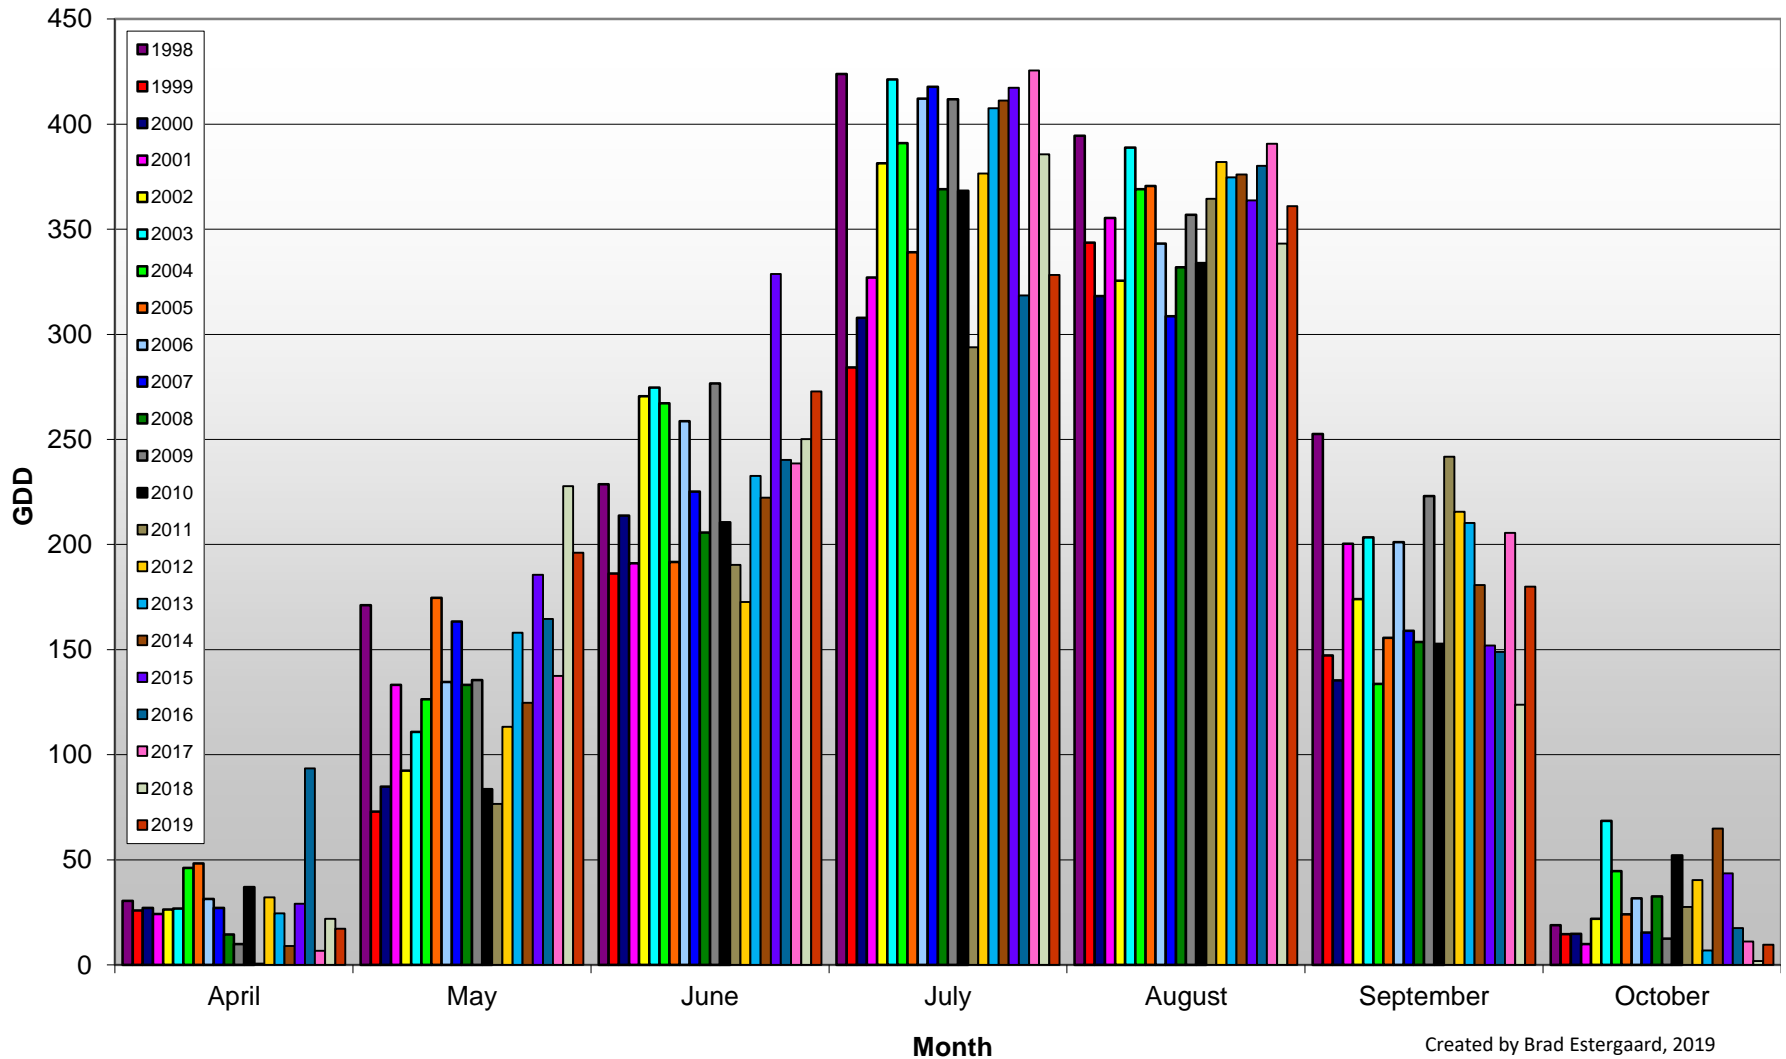

## Summerland - Total Monthly Growing Degree Days [OCTOBER] - 1998-2019

October

Created by Brad Estergaard, 2019

Month

## Summerland - Total Monthly Growing Degree Days - 1998-2019

Created by Brad Estergaard, 2019

## Summerland - Growing Degree Day Accumulation - 1998-2019