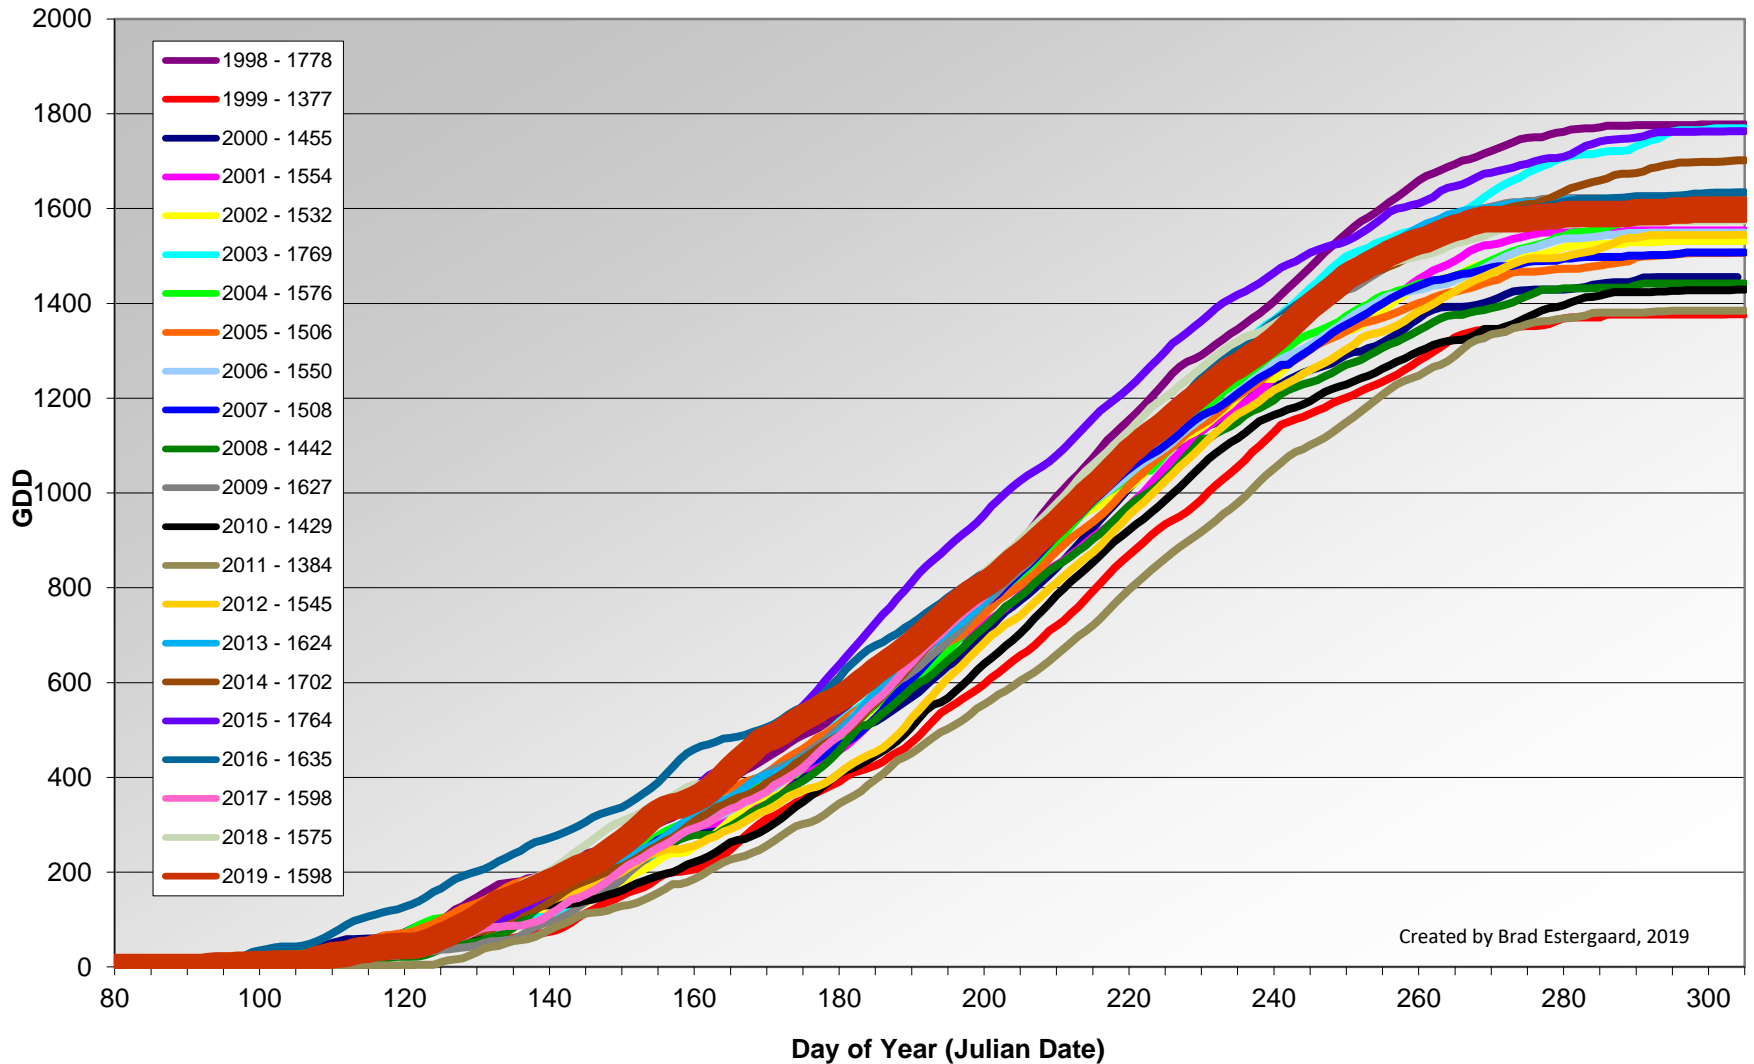

Osoyoos - Growing Degree Day Accumulation - 1998-2019