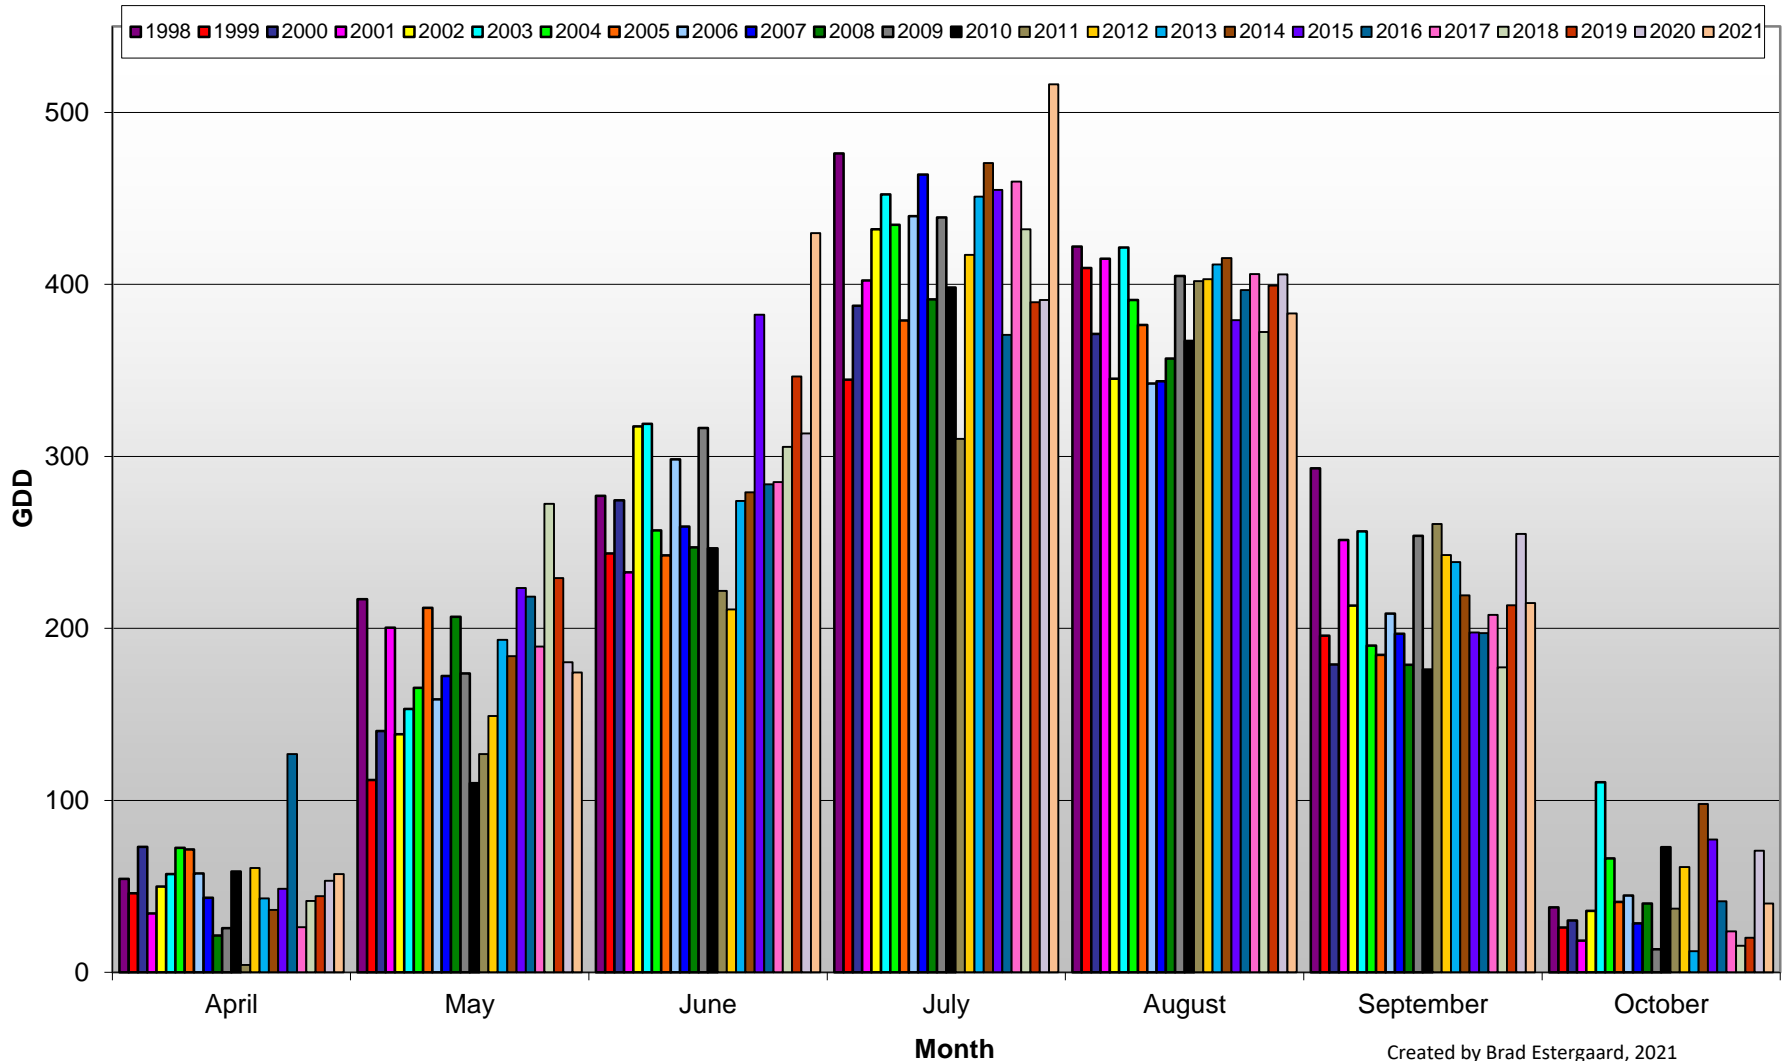

Summerland - Total Monthly Growing Degree Days [OCTOBER] - 1998-2021

Summerland - Total Monthly Growing Degree Days - 1998-2021

Created by Brad Estergaard, 2021

Summerland - Growing Degree Day Accumulation - 1998-2021

Created by Brad Estergaard, 2021

Summerland - Cummulative GDD Comparison - 10 Year Average

Created by Brad Estergaard, 2021

Osoyoos - Total Monthly Growing Degree Days [OCTOBER] - 1998-2021

Created by Brad Estergaard, 2021

Osoyoos - Total Monthly Growing Degree Days - 1998-2021

Created by Brad Estergaard, 2021

Osoyoos - Growing Degree Day Accumulation - 1998-2021

Created by Brad Estergaard, 2021

Osoyoos - Cumulative GDD Comparison - 10 Year Average