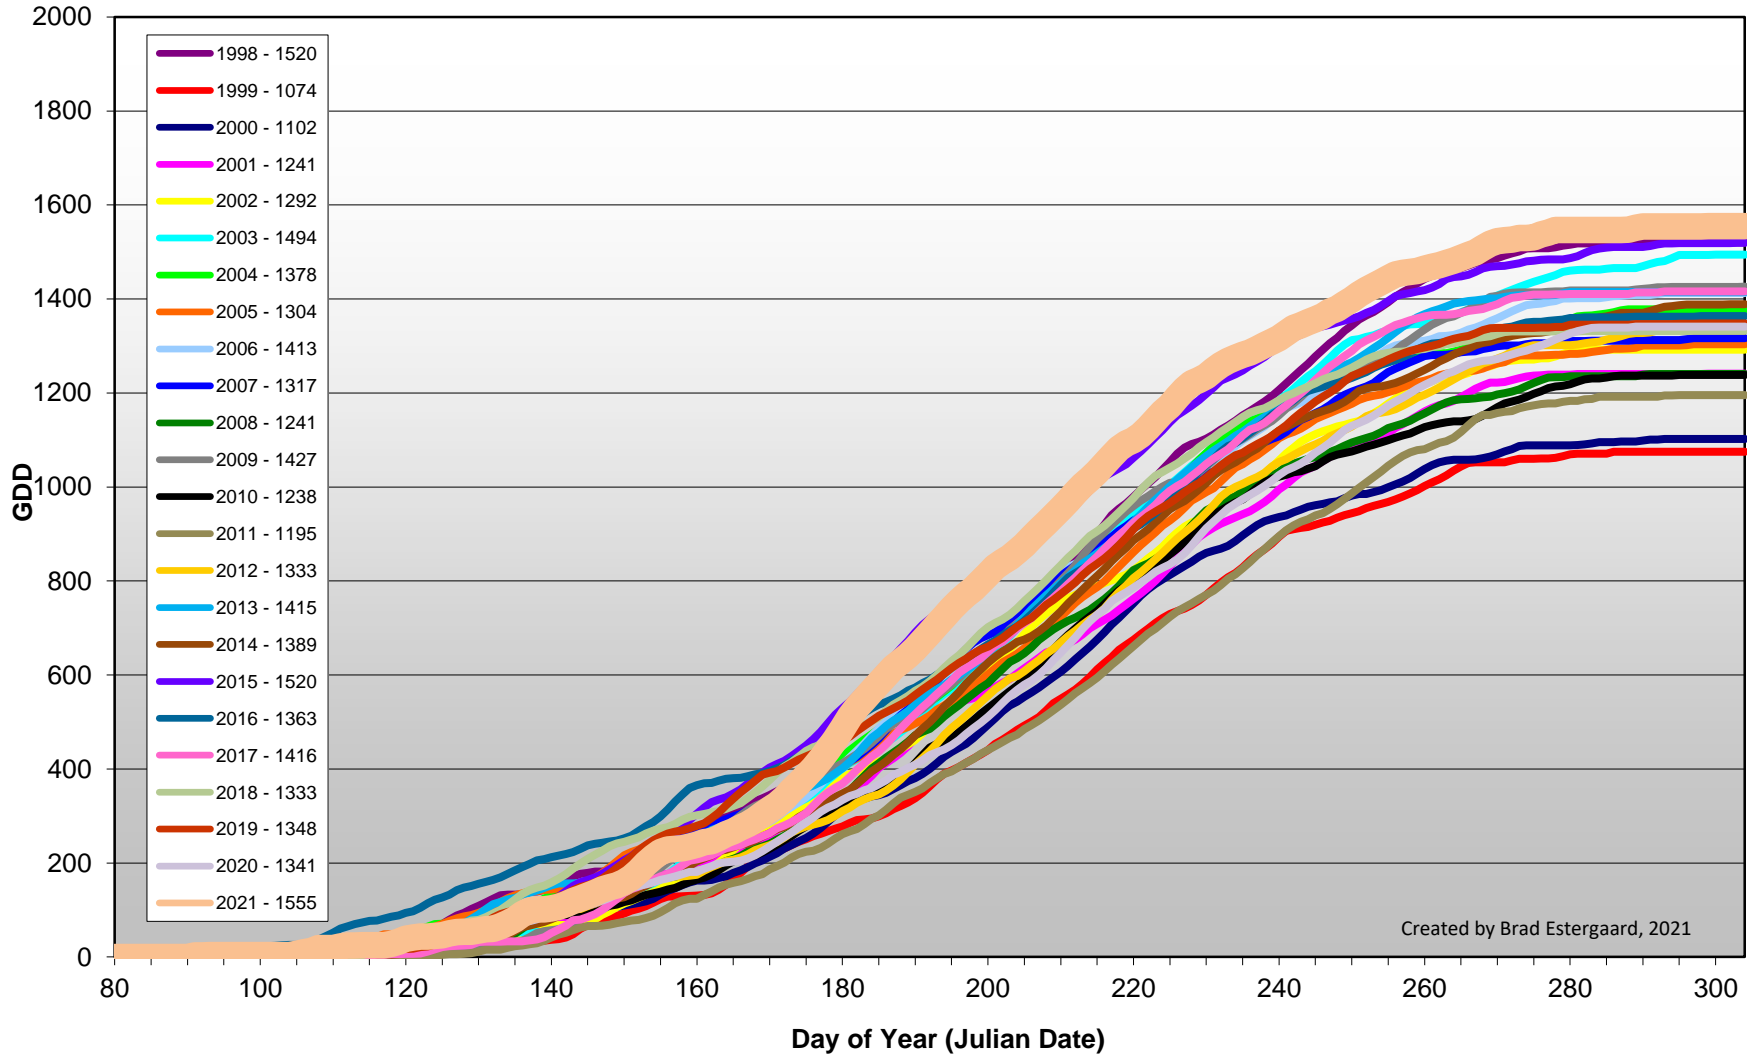

Summerland - Total Monthly Growing Degree Days [OCTOBER] - 1998-2021

Summerland - Total Monthly Growing Degree Days - 1998-2021

Created by Brad Estergaard, 2021

Summerland - Growing Degree Day Accumulation - 1998-2021

Created by Brad Estergaard, 2021

Summerland - Cummulative GDD Comparison - 10 Year Average

Created by Brad Estergaard, 2021

Osoyoos - Total Monthly Growing Degree Days [OCTOBER] - 1998-2021

Created by Brad Estergaard, 2021