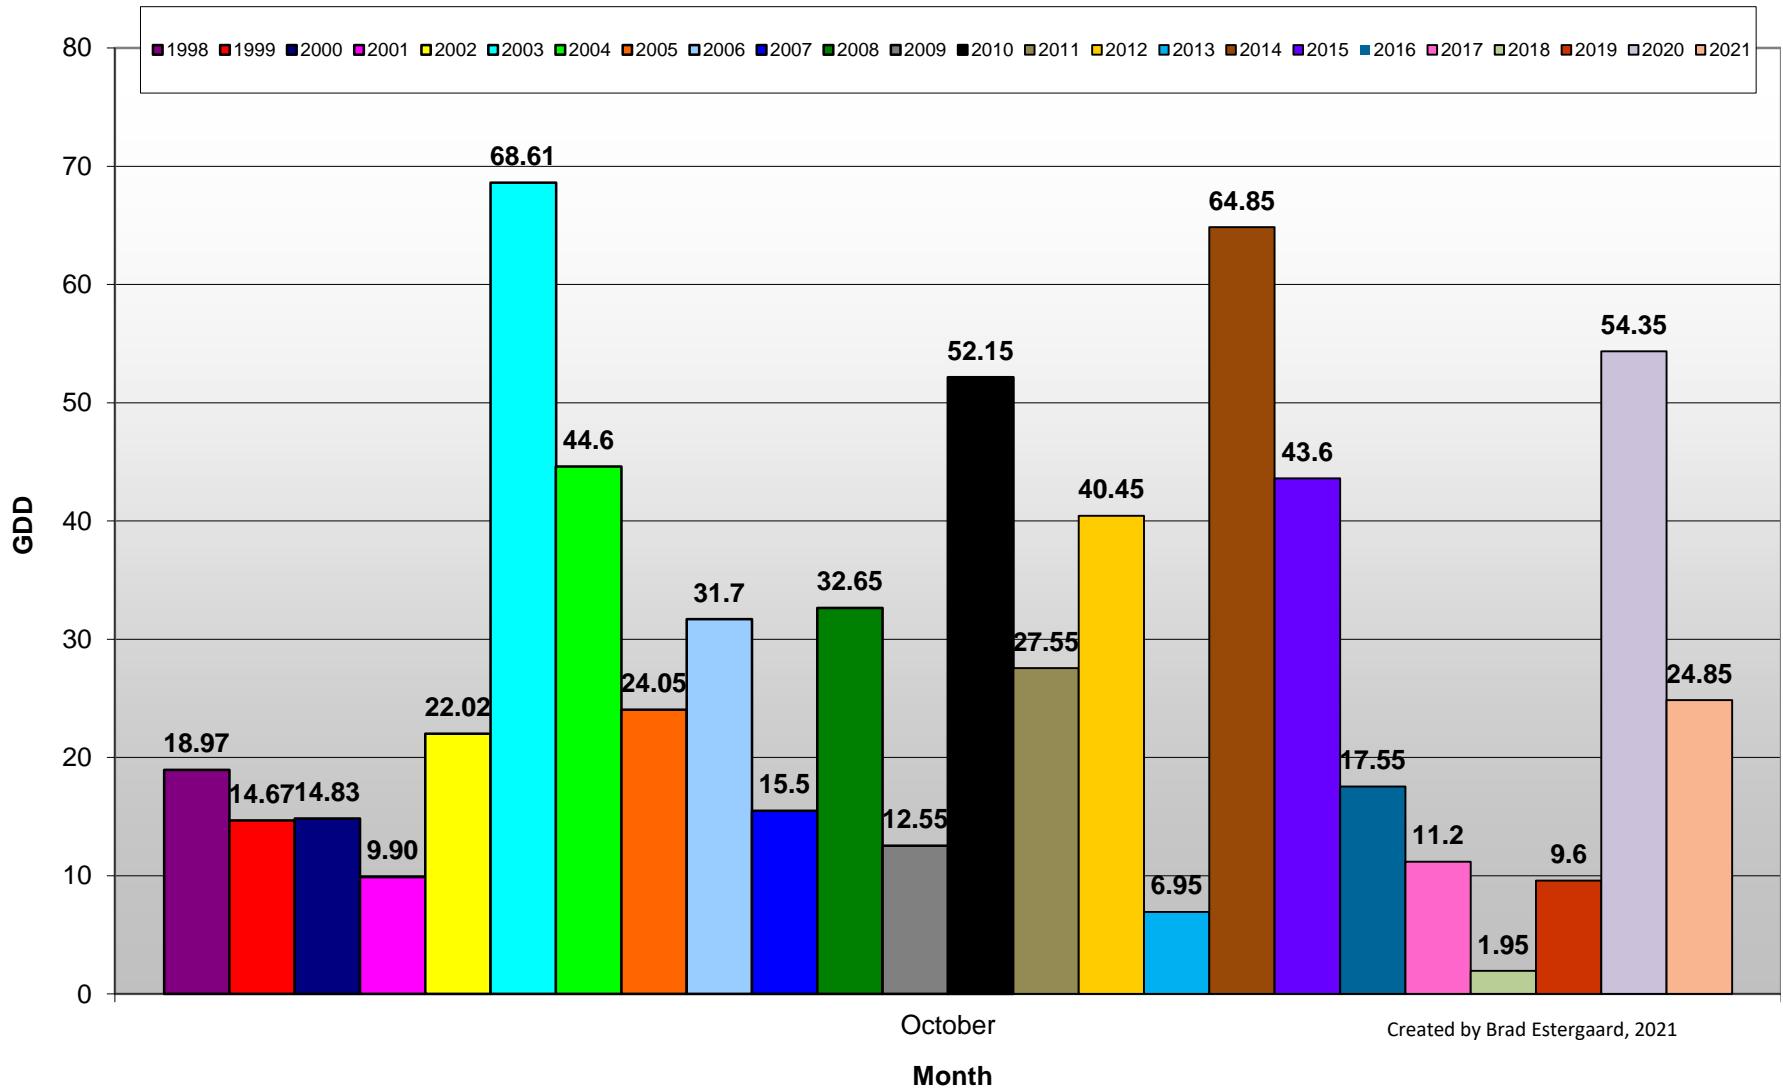

Summerland - Total Monthly Growing Degree Days [OCTOBER] - 1998-2021

Summerland - Total Monthly Growing Degree Days - 1998-2021

Created by Brad Estergaard, 2021

Summerland - Growing Degree Day Accumulation - 1998-2021

Created by Brad Estergaard, 2021

Summerland - Cummulative GDD Comparison - 10 Year Average

Created by Brad Estergaard, 2021

Osoyoos - Total Monthly Growing Degree Days [OCTOBER] - 1998-2021

Created by Brad Estergaard, 2021