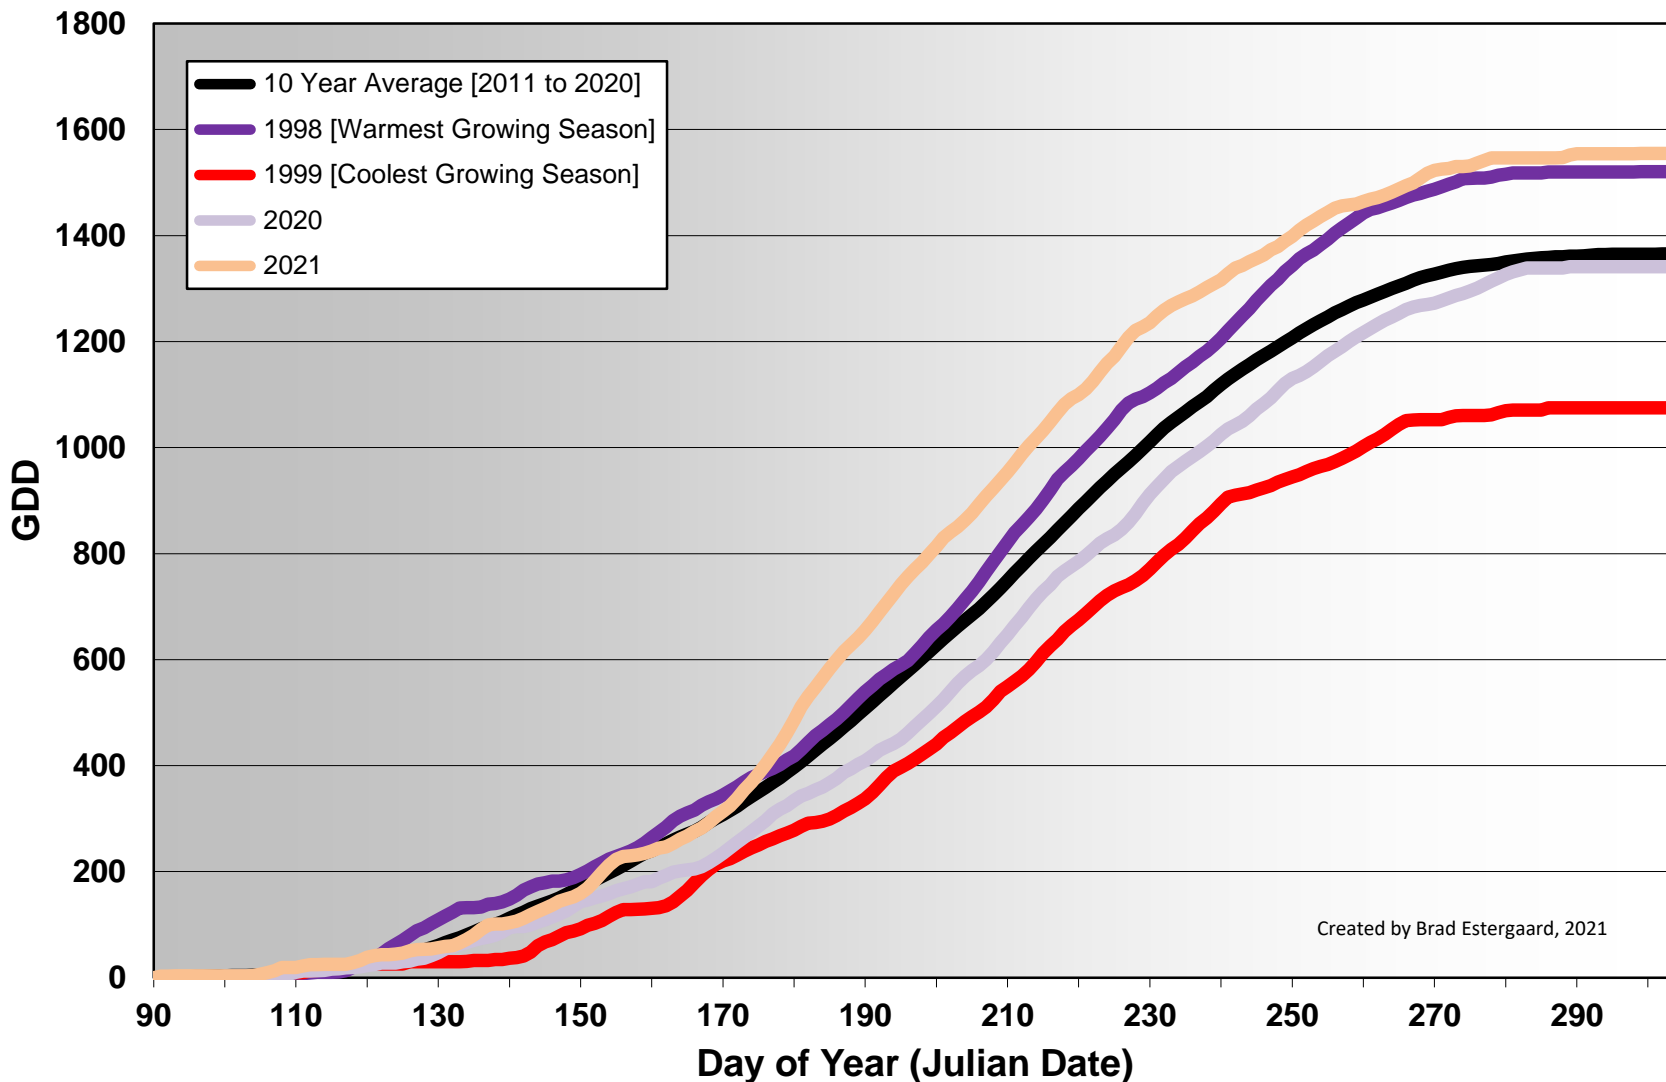

Summerland - Total Monthly Growing Degree Days [OCTOBER] - 1998-2021

Summerland - Total Monthly Growing Degree Days - 1998-2021

Created by Brad Estergaard, 2021

Summerland - Growing Degree Day Accumulation - 1998-2021

Created by Brad Estergaard, 2021

Summerland - Cummulative GDD Comparison - 10 Year Average

Created by Brad Estergaard, 2021

Osoyoos - Total Monthly Growing Degree Days [OCTOBER] - 1998-2021

Created by Brad Estergaard, 2021