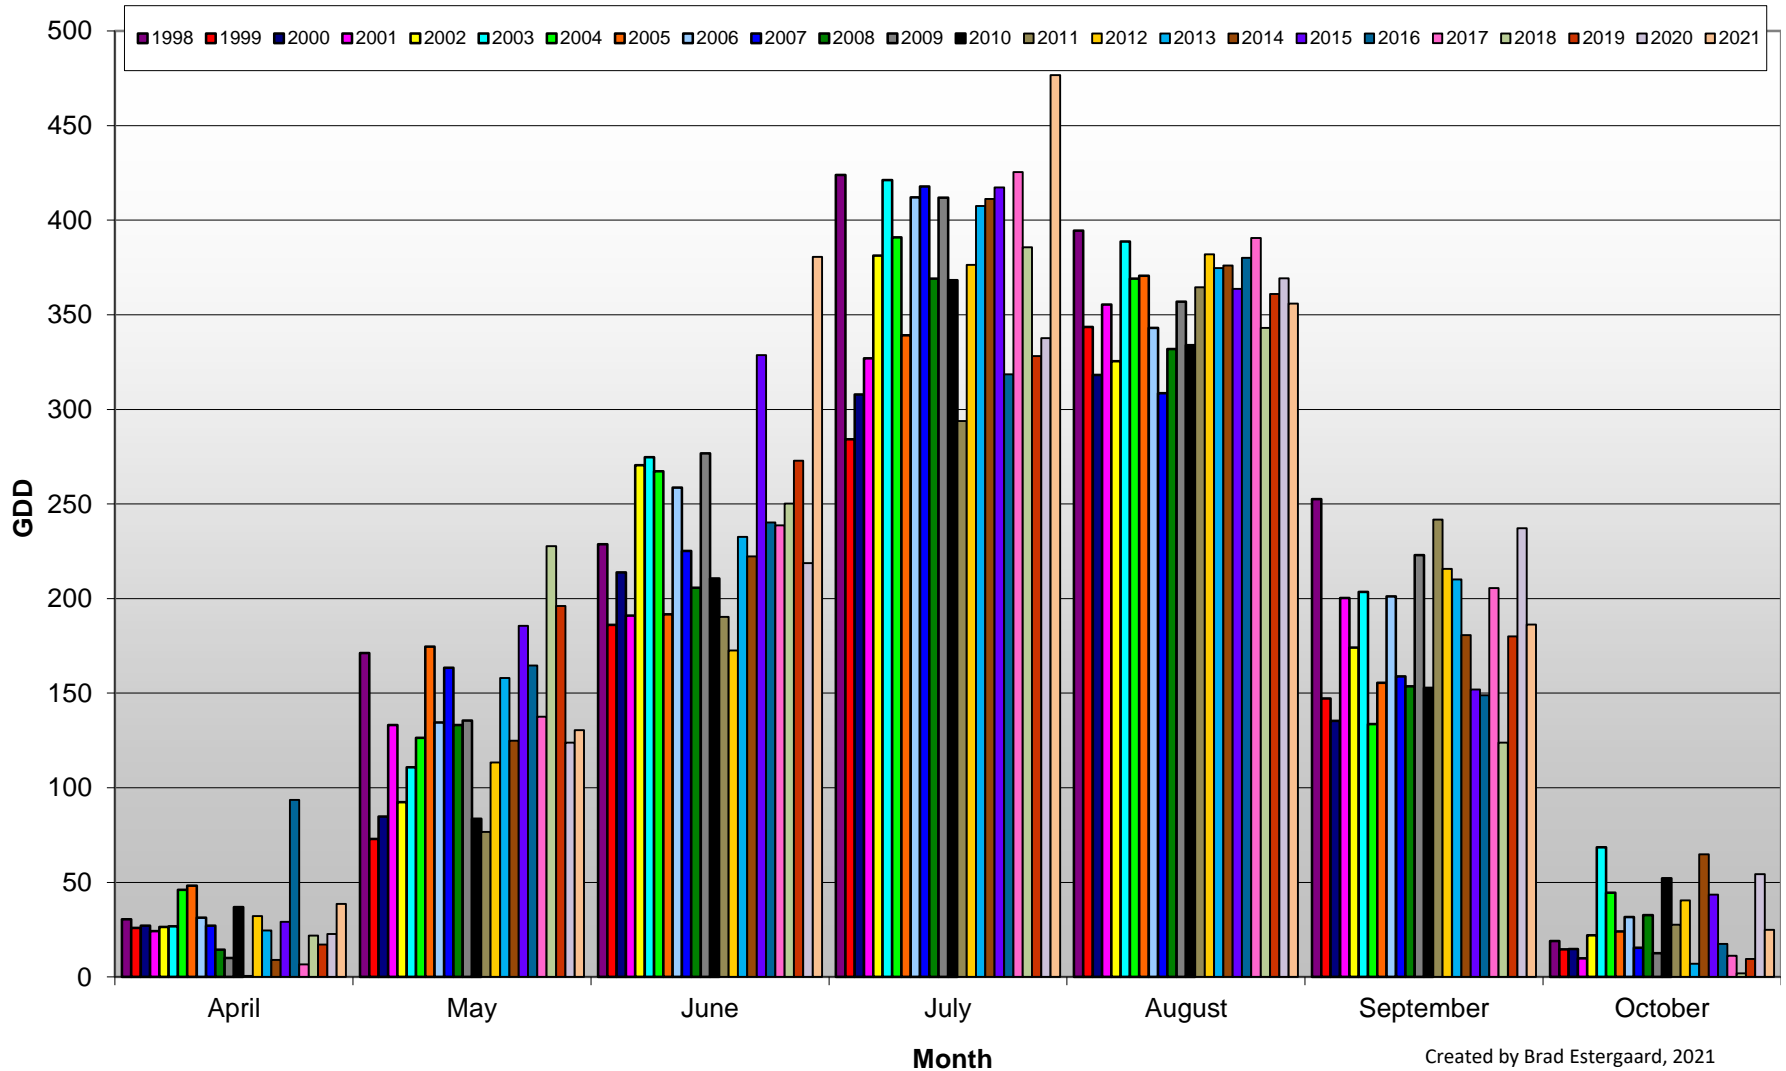

Summerland - Total Monthly Growing Degree Days [OCTOBER] - 1998-2021

Summerland - Total Monthly Growing Degree Days - 1998-2021

Created by Brad Estergaard, 2021

Summerland - Growing Degree Day Accumulation - 1998-2021

Created by Brad Estergaard, 2021

Summerland - Cummulative GDD Comparison - 10 Year Average

Created by Brad Estergaard, 2021

Osoyoos - Total Monthly Growing Degree Days [OCTOBER] - 1998-2021

Created by Brad Estergaard, 2021