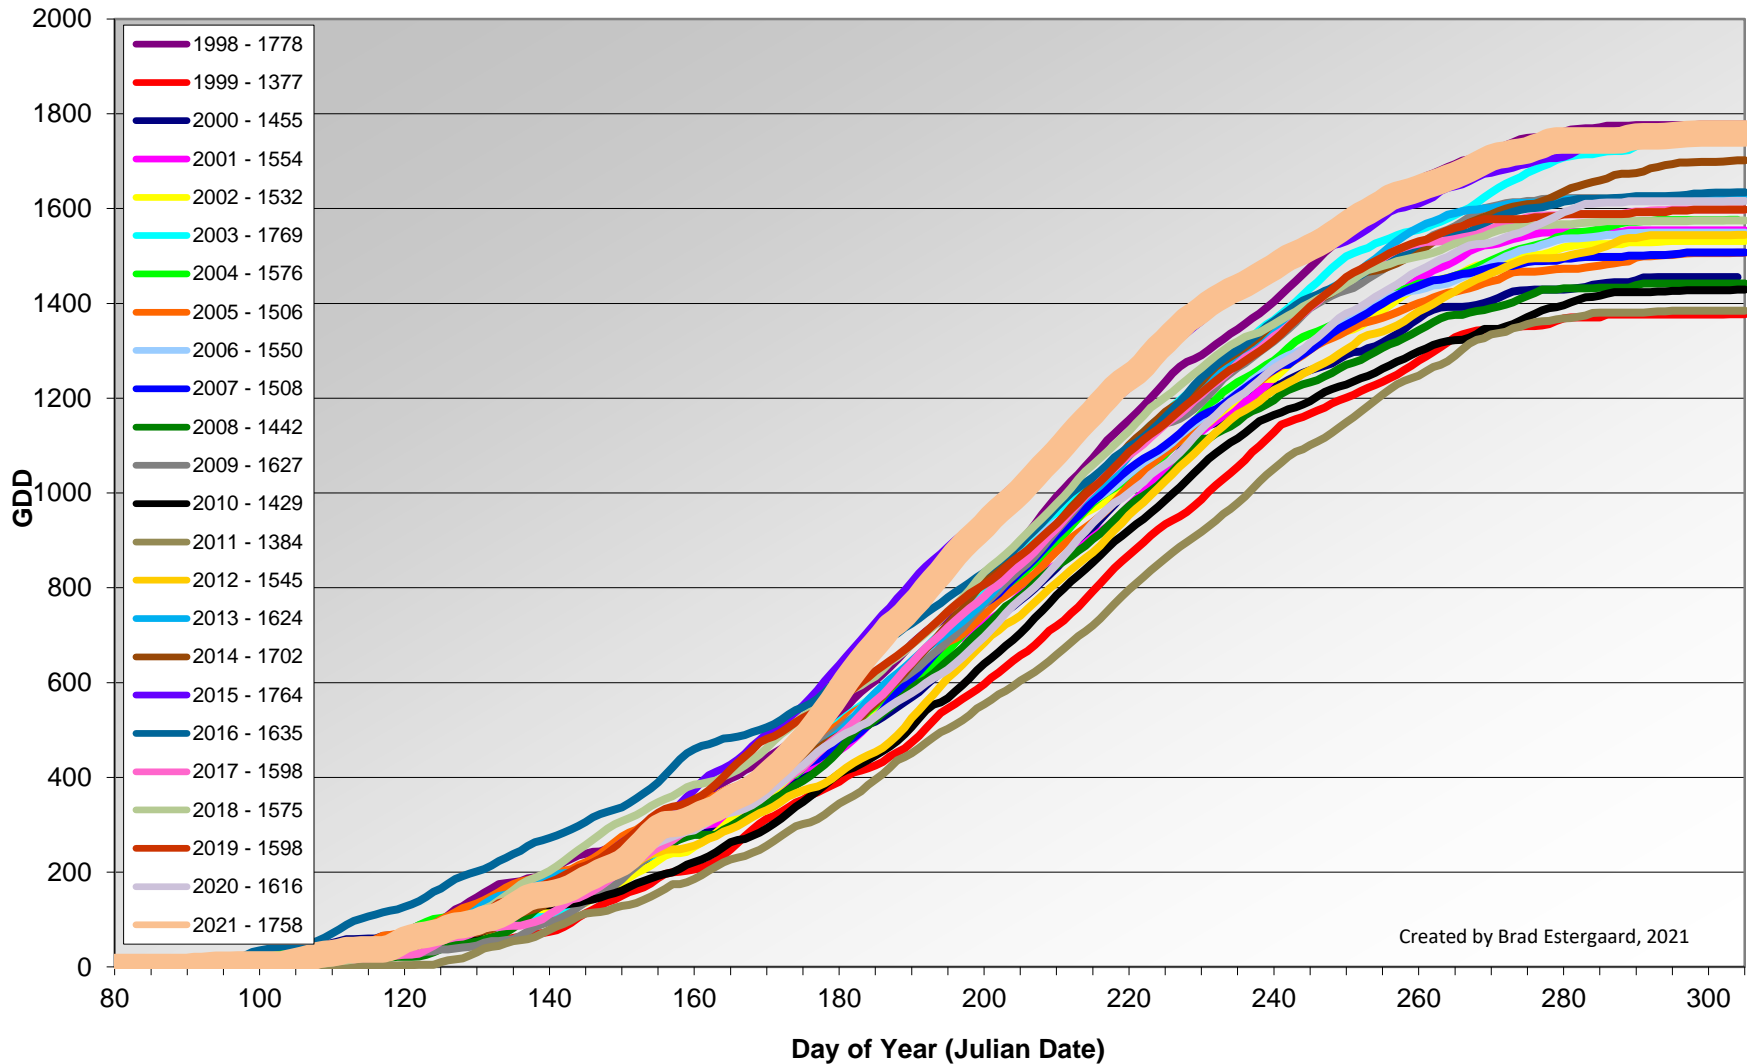

Summerland - Total Monthly Growing Degree Days [OCTOBER] - 1998-2021

Summerland - Total Monthly Growing Degree Days - 1998-2021

Created by Brad Estergaard, 2021

Summerland - Growing Degree Day Accumulation - 1998-2021

Created by Brad Estergaard, 2021

Summerland - Cummulative GDD Comparison - 10 Year Average

Created by Brad Estergaard, 2021

Osoyoos - Total Monthly Growing Degree Days [OCTOBER] - 1998-2021

Created by Brad Estergaard, 2021

Osoyoos - Total Monthly Growing Degree Days - 1998-2021

Created by Brad Estergaard, 2021

Osoyoos - Growing Degree Day Accumulation - 1998-2021

Created by Brad Estergaard, 2021

Osoyoos - Cumulative GDD Comparison - 10 Year Average