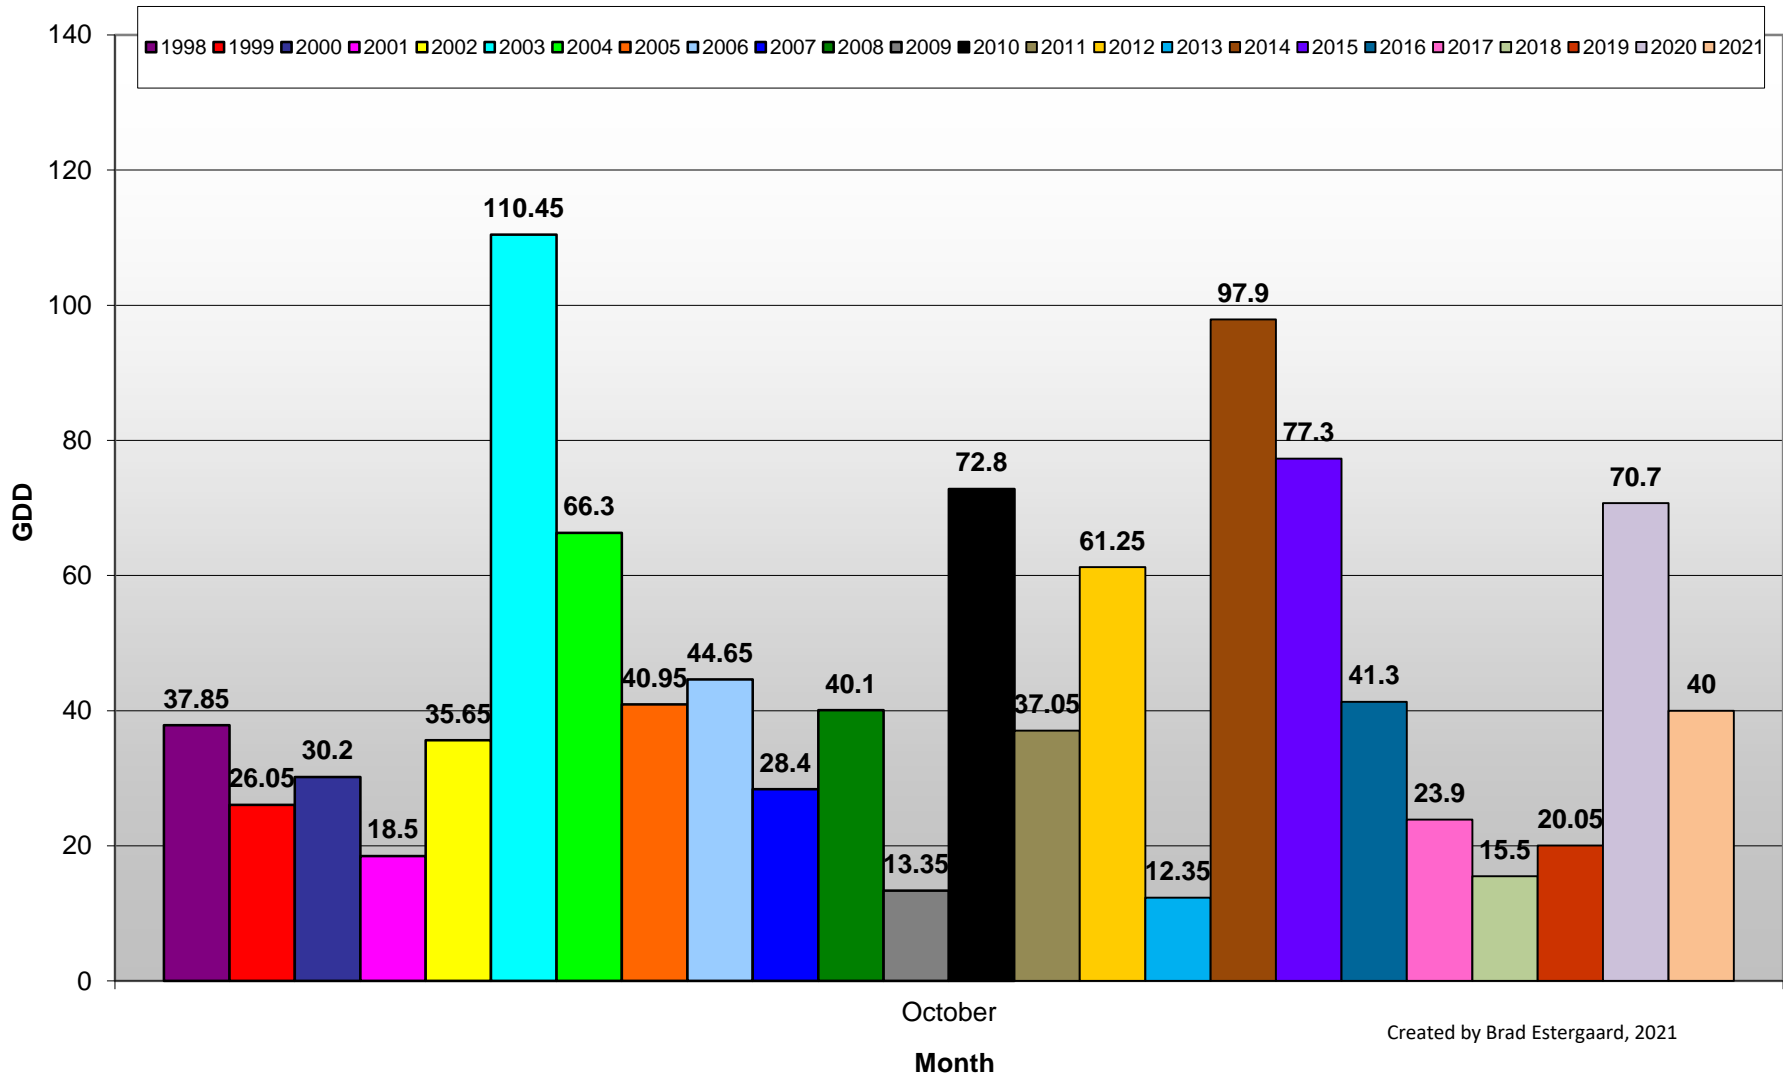

Summerland - Total Monthly Growing Degree Days [OCTOBER] - 1998-2021

Summerland - Total Monthly Growing Degree Days - 1998-2021

Created by Brad Estergaard, 2021

Summerland - Growing Degree Day Accumulation - 1998-2021

Created by Brad Estergaard, 2021

Summerland - Cummulative GDD Comparison - 10 Year Average

Created by Brad Estergaard, 2021

Osoyoos - Total Monthly Growing Degree Days [OCTOBER] - 1998-2021

Created by Brad Estergaard, 2021