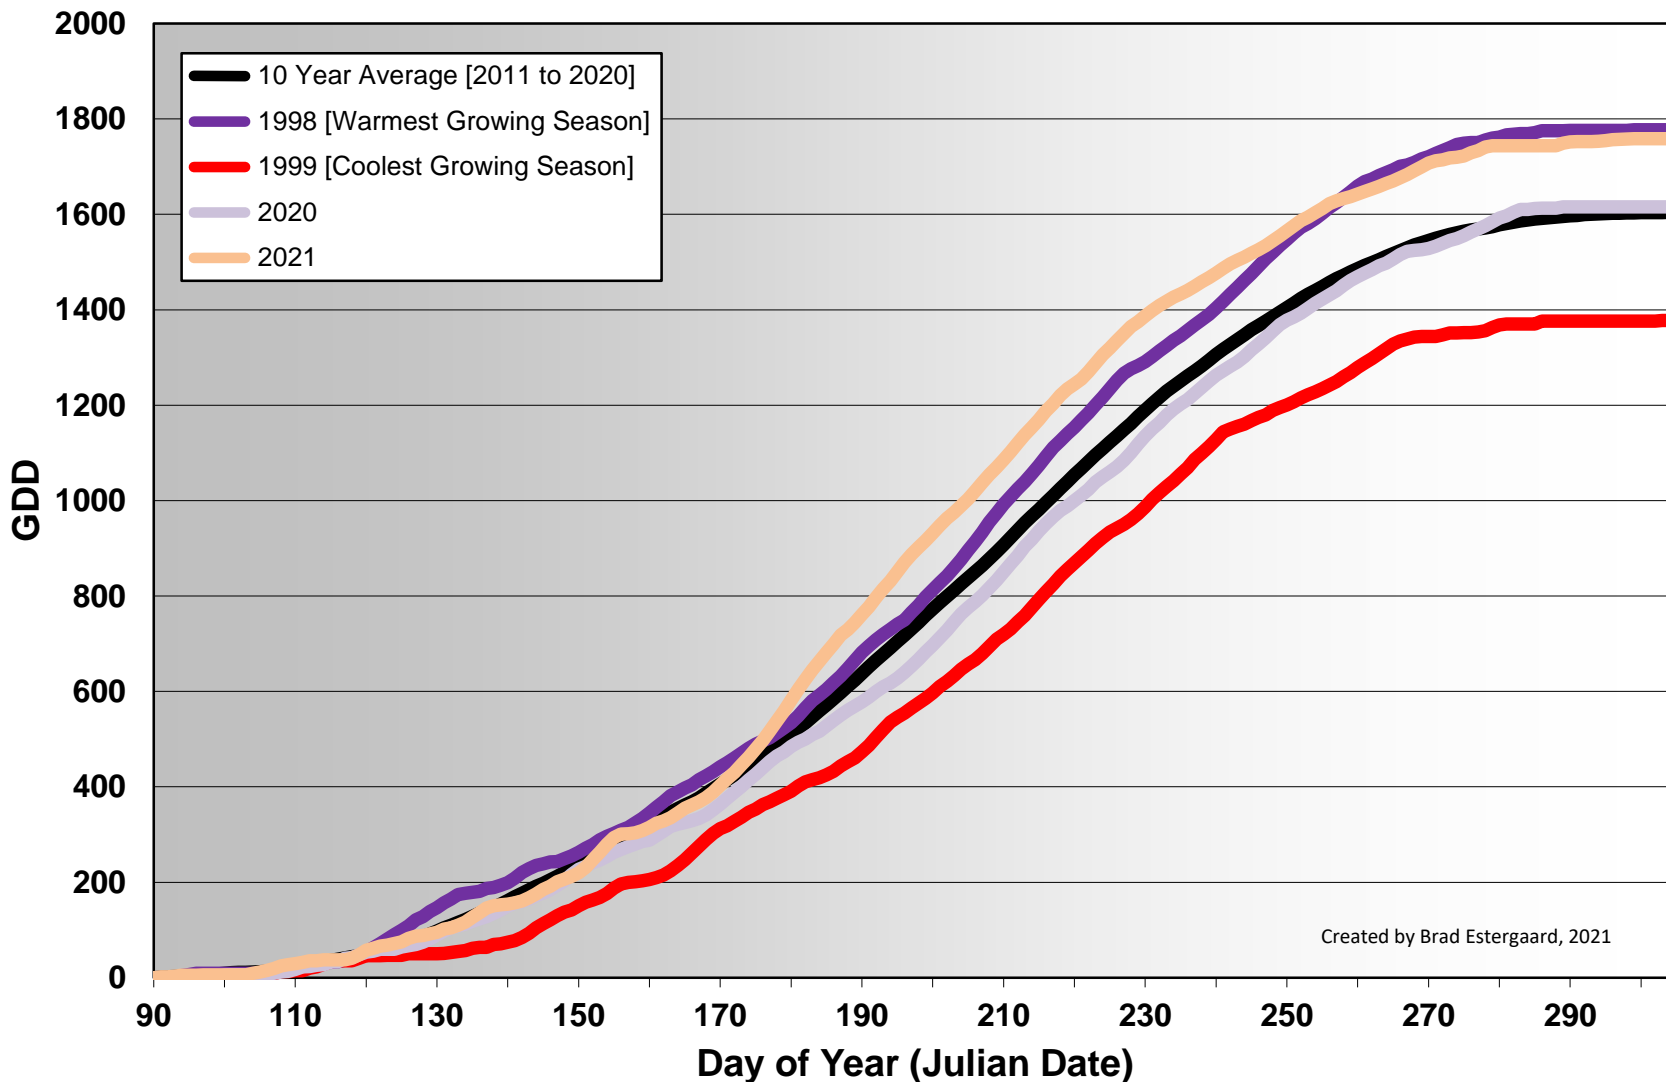

Summerland - Total Monthly Growing Degree Days [OCTOBER] - 1998-2021

Summerland - Total Monthly Growing Degree Days - 1998-2021

Created by Brad Estergaard, 2021

Summerland - Growing Degree Day Accumulation - 1998-2021

Created by Brad Estergaard, 2021

Summerland - Cummulative GDD Comparison - 10 Year Average

Created by Brad Estergaard, 2021

Osoyoos - Total Monthly Growing Degree Days [OCTOBER] - 1998-2021

Created by Brad Estergaard, 2021

Osoyoos - Total Monthly Growing Degree Days - 1998-2021

Created by Brad Estergaard, 2021

Osoyoos - Growing Degree Day Accumulation - 1998-2021

Created by Brad Estergaard, 2021

Osoyoos - Cumulative GDD Comparison - 10 Year Average