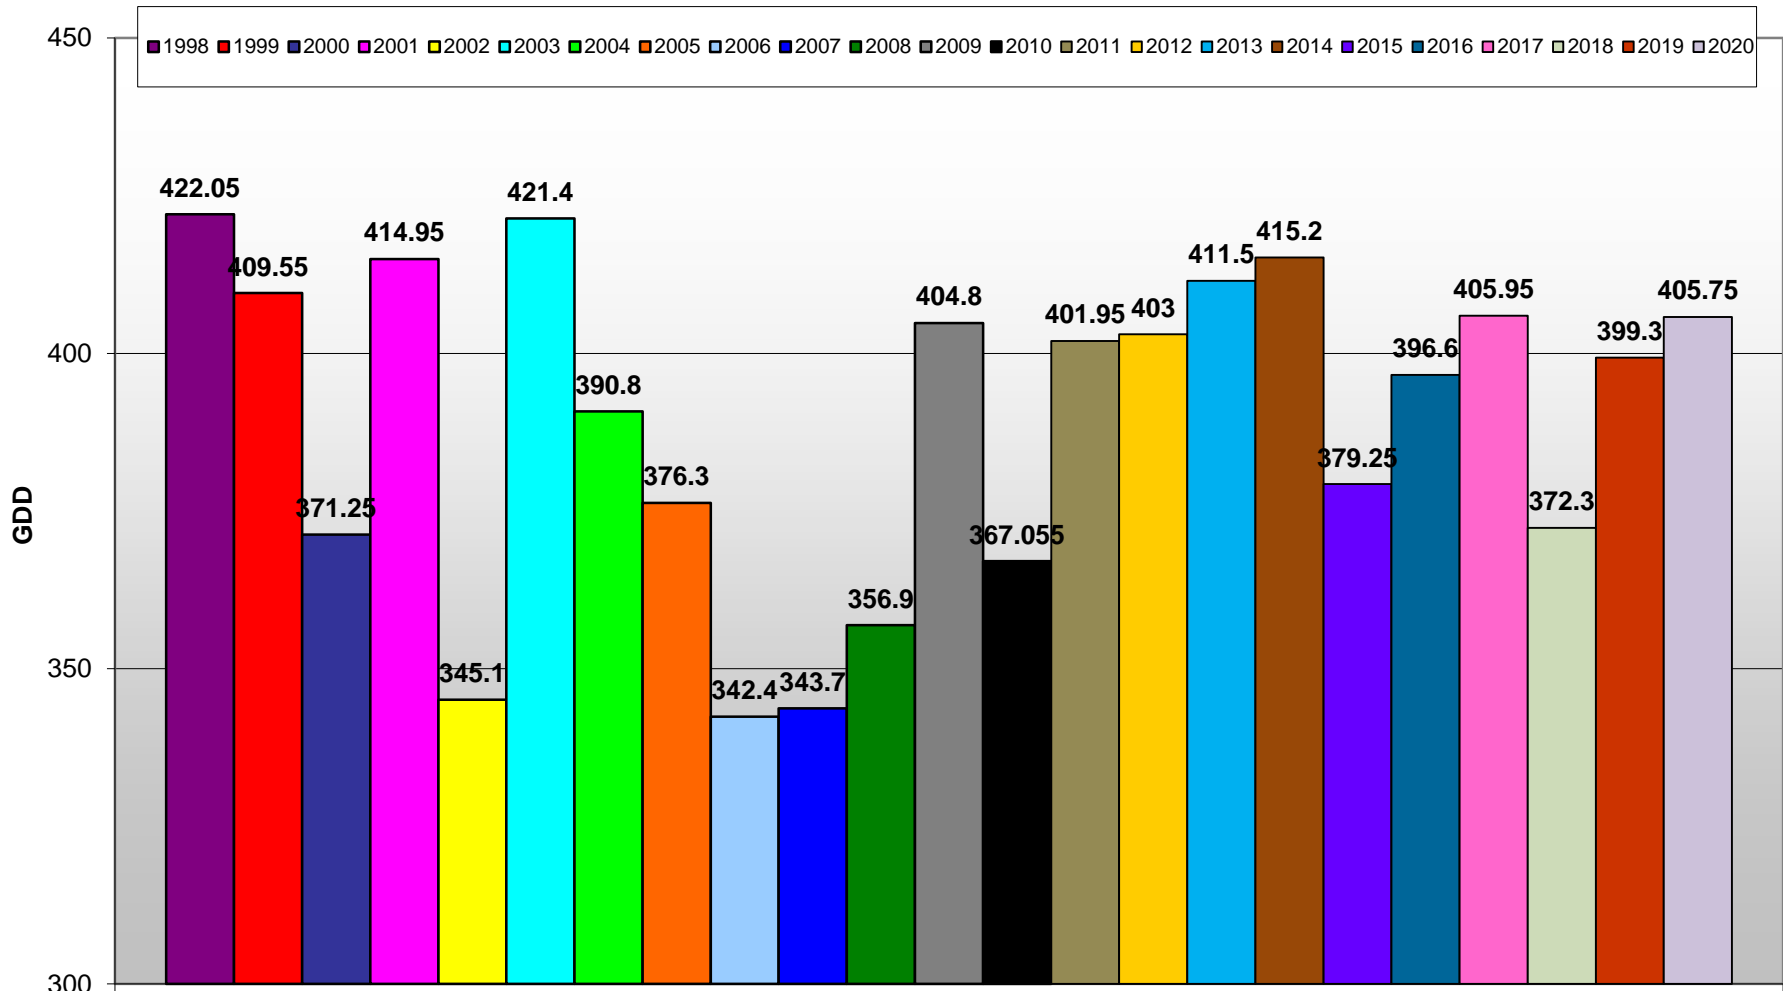

Osoyoos - Total Monthly Growing Degree Days [AUGUST] - 1998-2020

August

Created by Brad Estergaard, 2020

Month