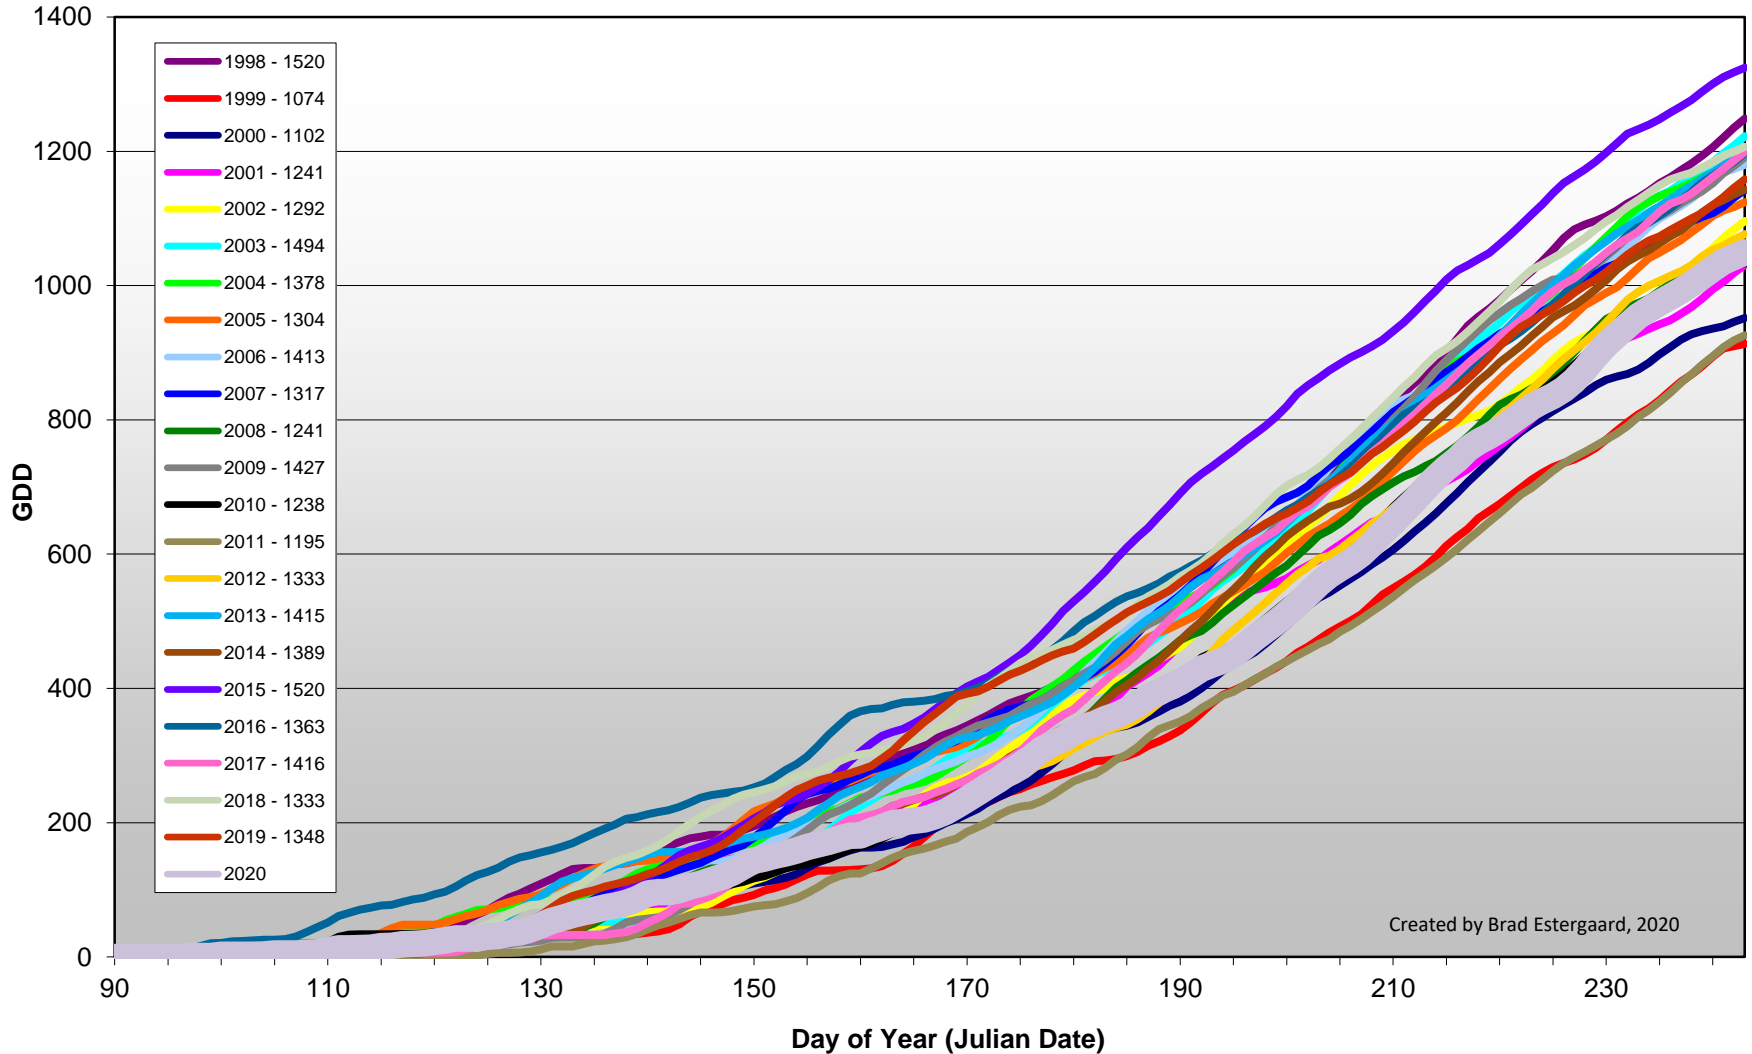

## Summerland - Total Monthly Growing Degree Days [AUGUST] - 1998-2020

August

Month

Created by Brad Estergaard, 2020

# Summerland - Growing Degree Day Accumulation - 1998-2020 - April through August

Created by Brad Estergaard, 2020

# Summerland - Growing Degree Day Accumulation - 1998-2020

Created by Brad Estergaard, 2020