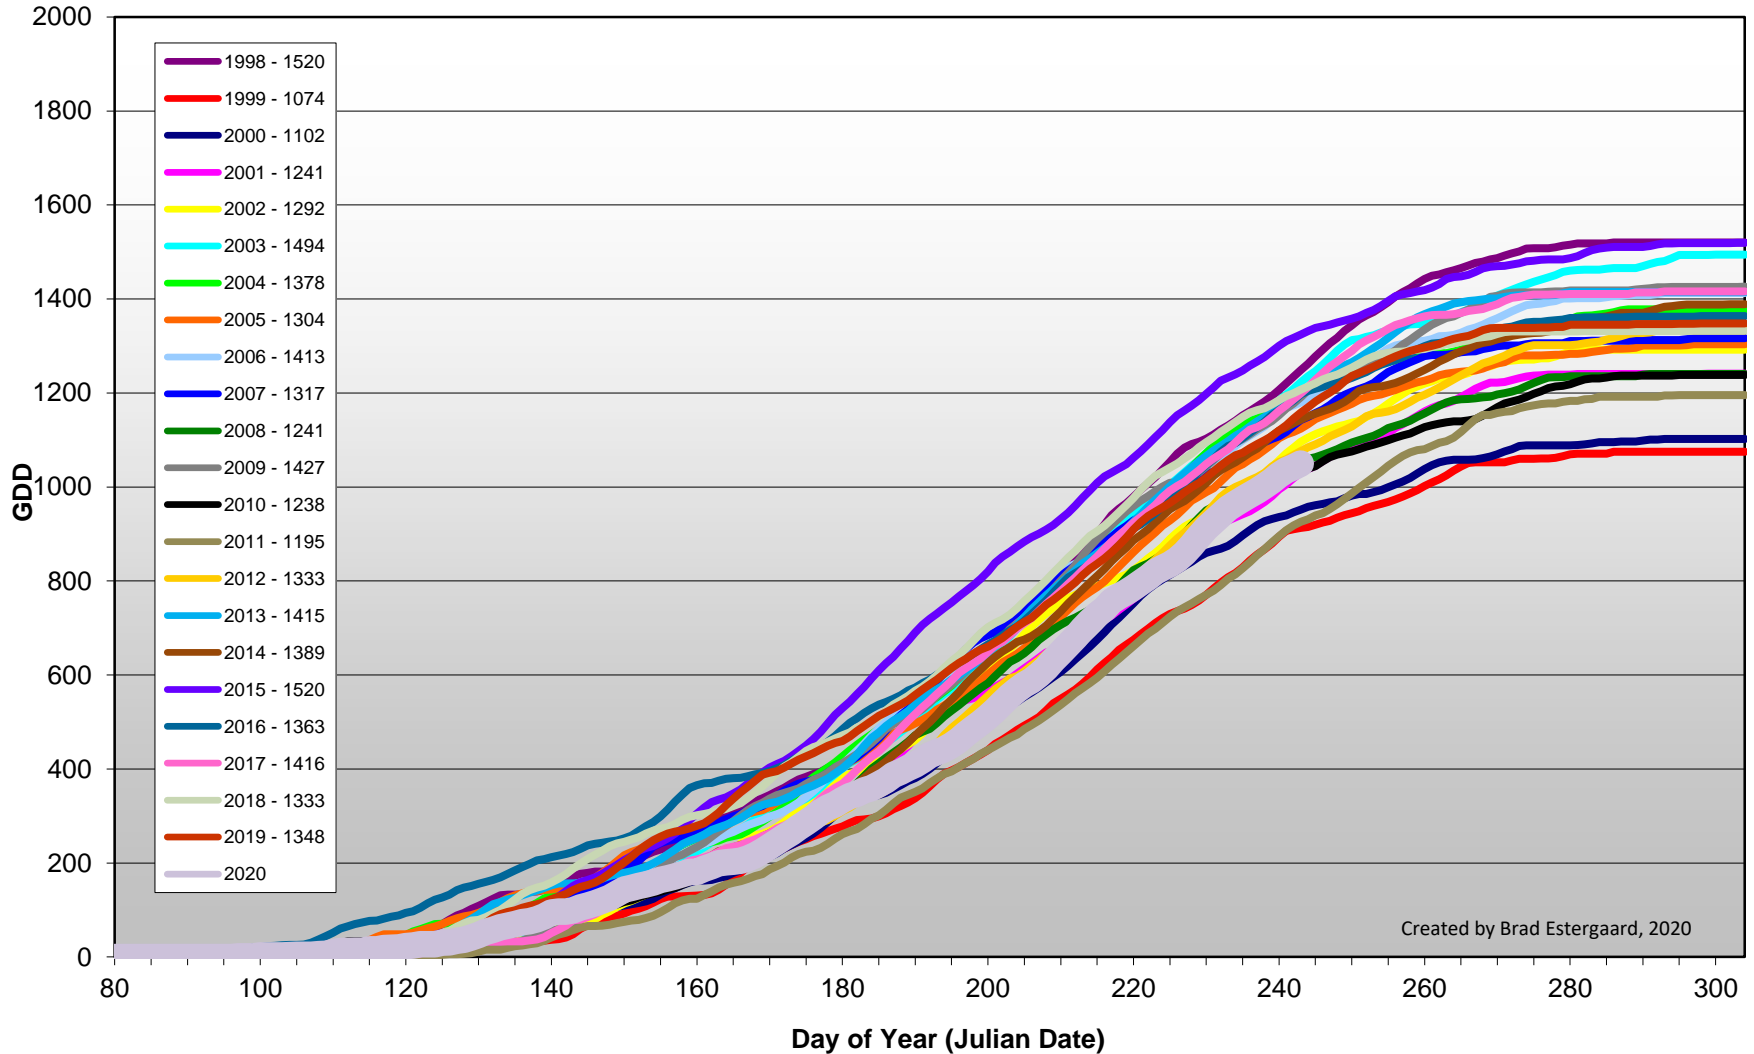

## Summerland - Total Monthly Growing Degree Days [AUGUST] - 1998-2020

August

Month

Created by Brad Estergaard, 2020

# Summerland - Growing Degree Day Accumulation - 1998-2020 - April through August

Created by Brad Estergaard, 2020

# Summerland - Growing Degree Day Accumulation - 1998-2020

Created by Brad Estergaard, 2020