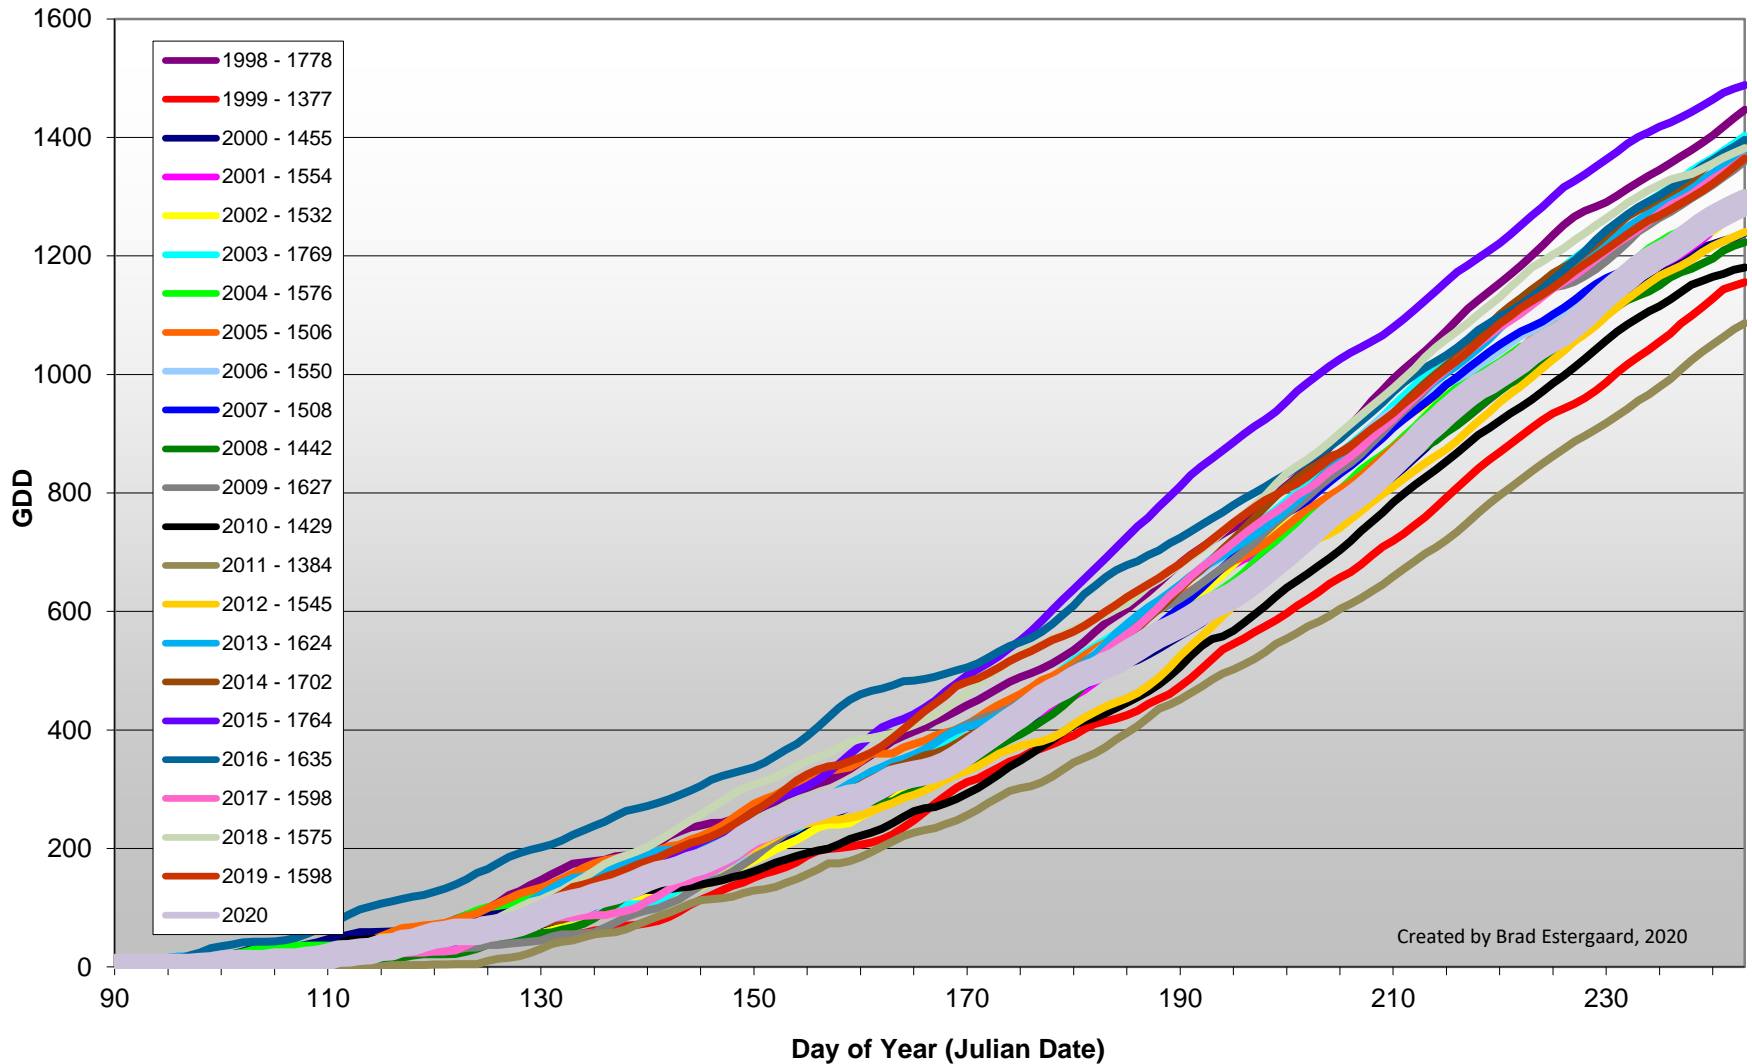

# Summerland - Growing Degree Day Accumulation - 1998-2020 - April through August

Created by Brad Estergaard, 2020

# Summerland - Growing Degree Day Accumulation - 1998-2020

Created by Brad Estergaard, 2020

## Osoyoos - Total Monthly Growing Degree Days [AUGUST] - 1998-2020

August

Created by Brad Estergaard, 2020

Month

# Osoyoos - Growing Degree Day Accumulation - 1998-2020 - April through August

Created by Brad Estergaard, 2020