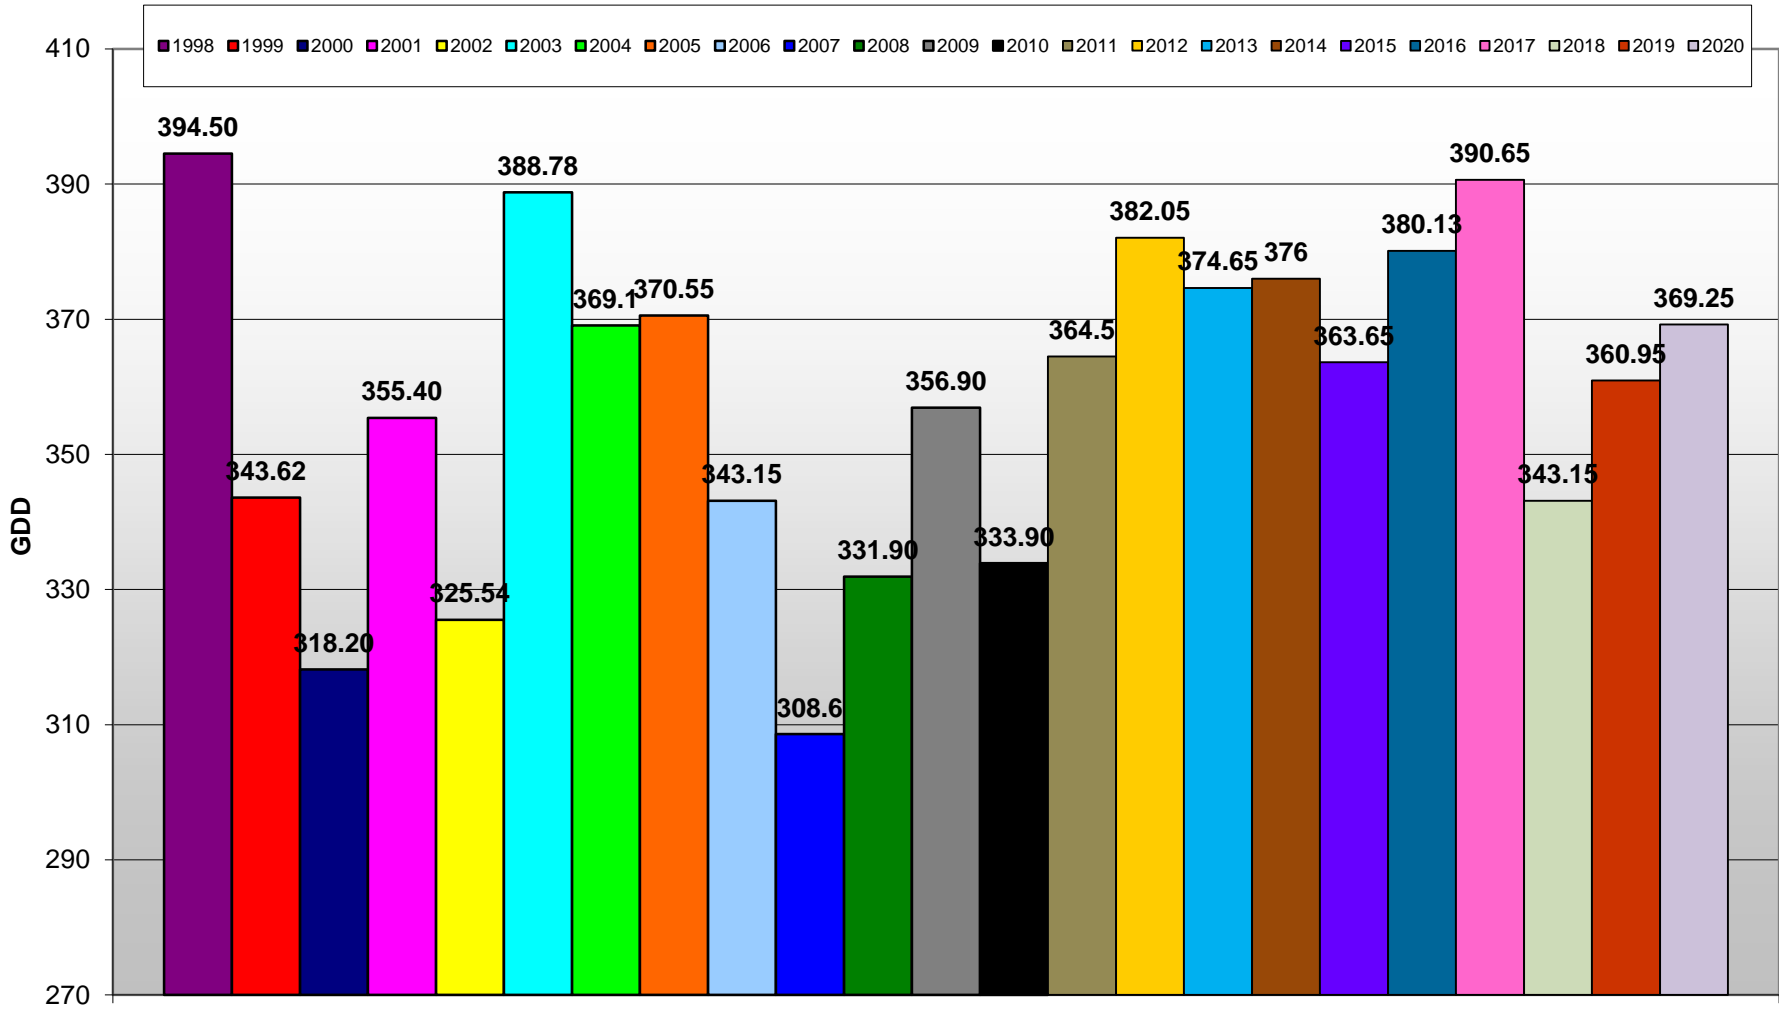

## Summerland - Total Monthly Growing Degree Days [AUGUST] - 1998-2020

August

Month

Created by Brad Estergaard, 2020

# Summerland - Growing Degree Day Accumulation - 1998-2020 - April through August

Created by Brad Estergaard, 2020