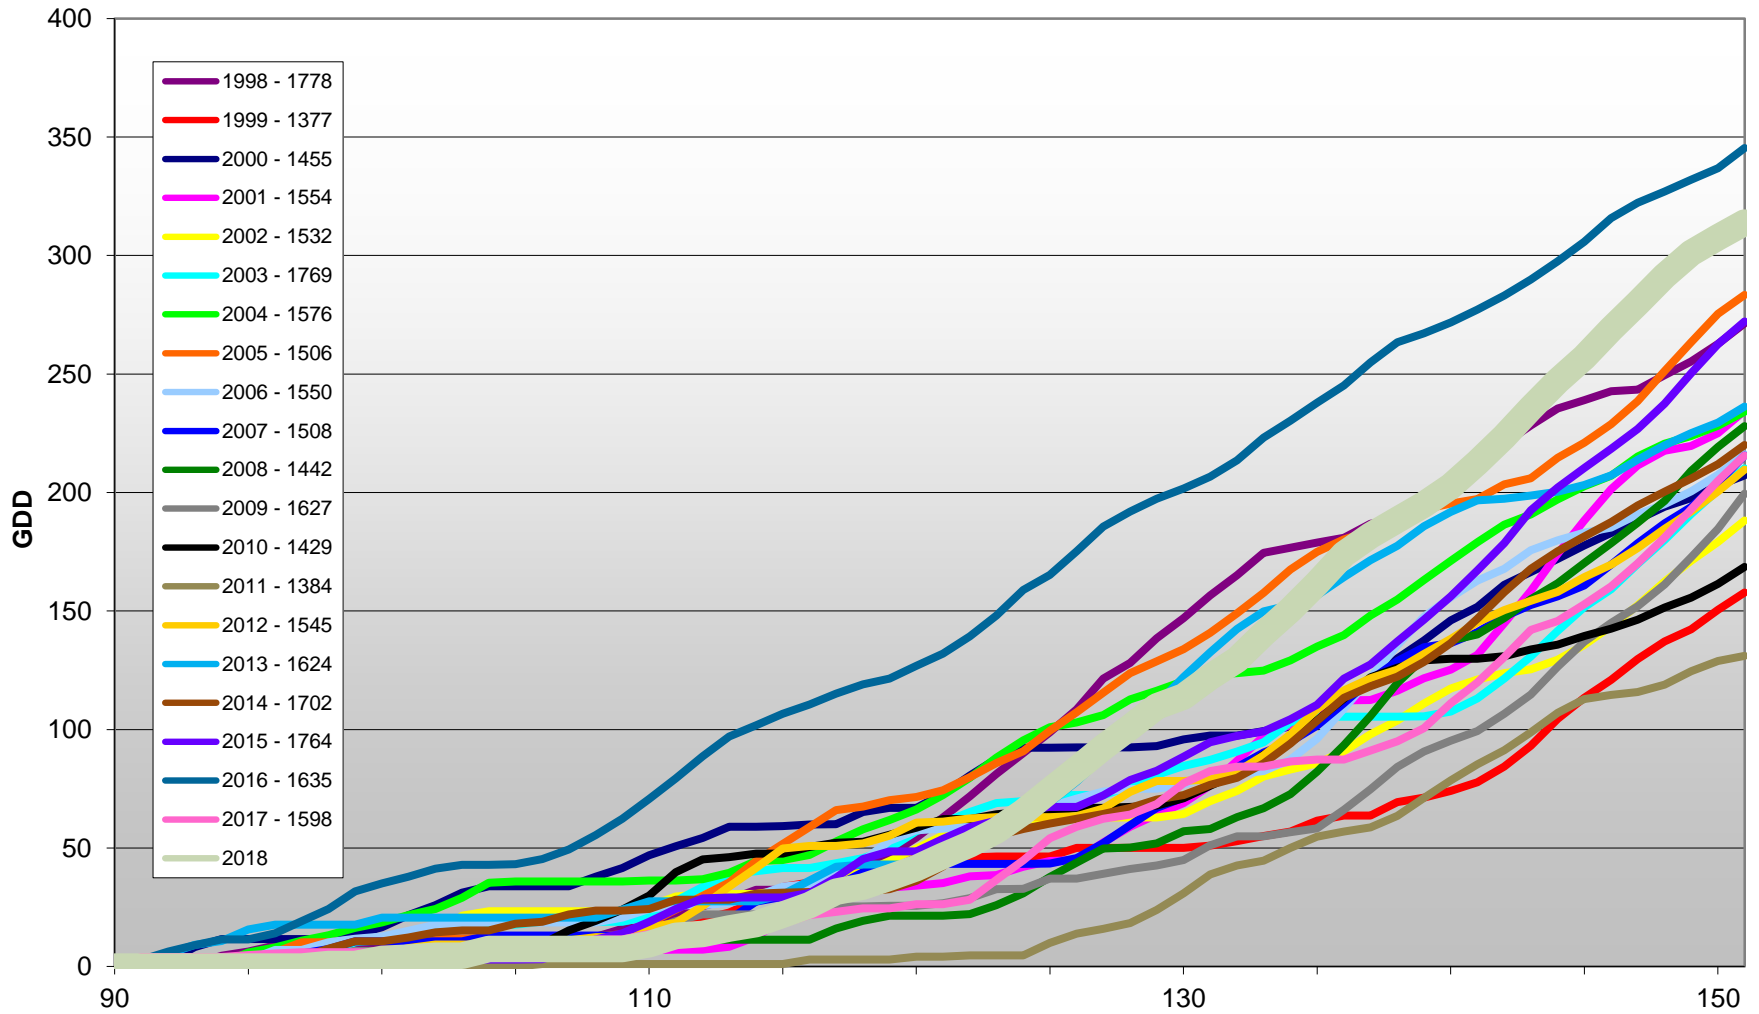

Osoyoos - Daily Growing Degree Day Accumulation - 1998-2018 - April + May

Created by Brad Estergaard, 2018

Day of Year (Julian Date)