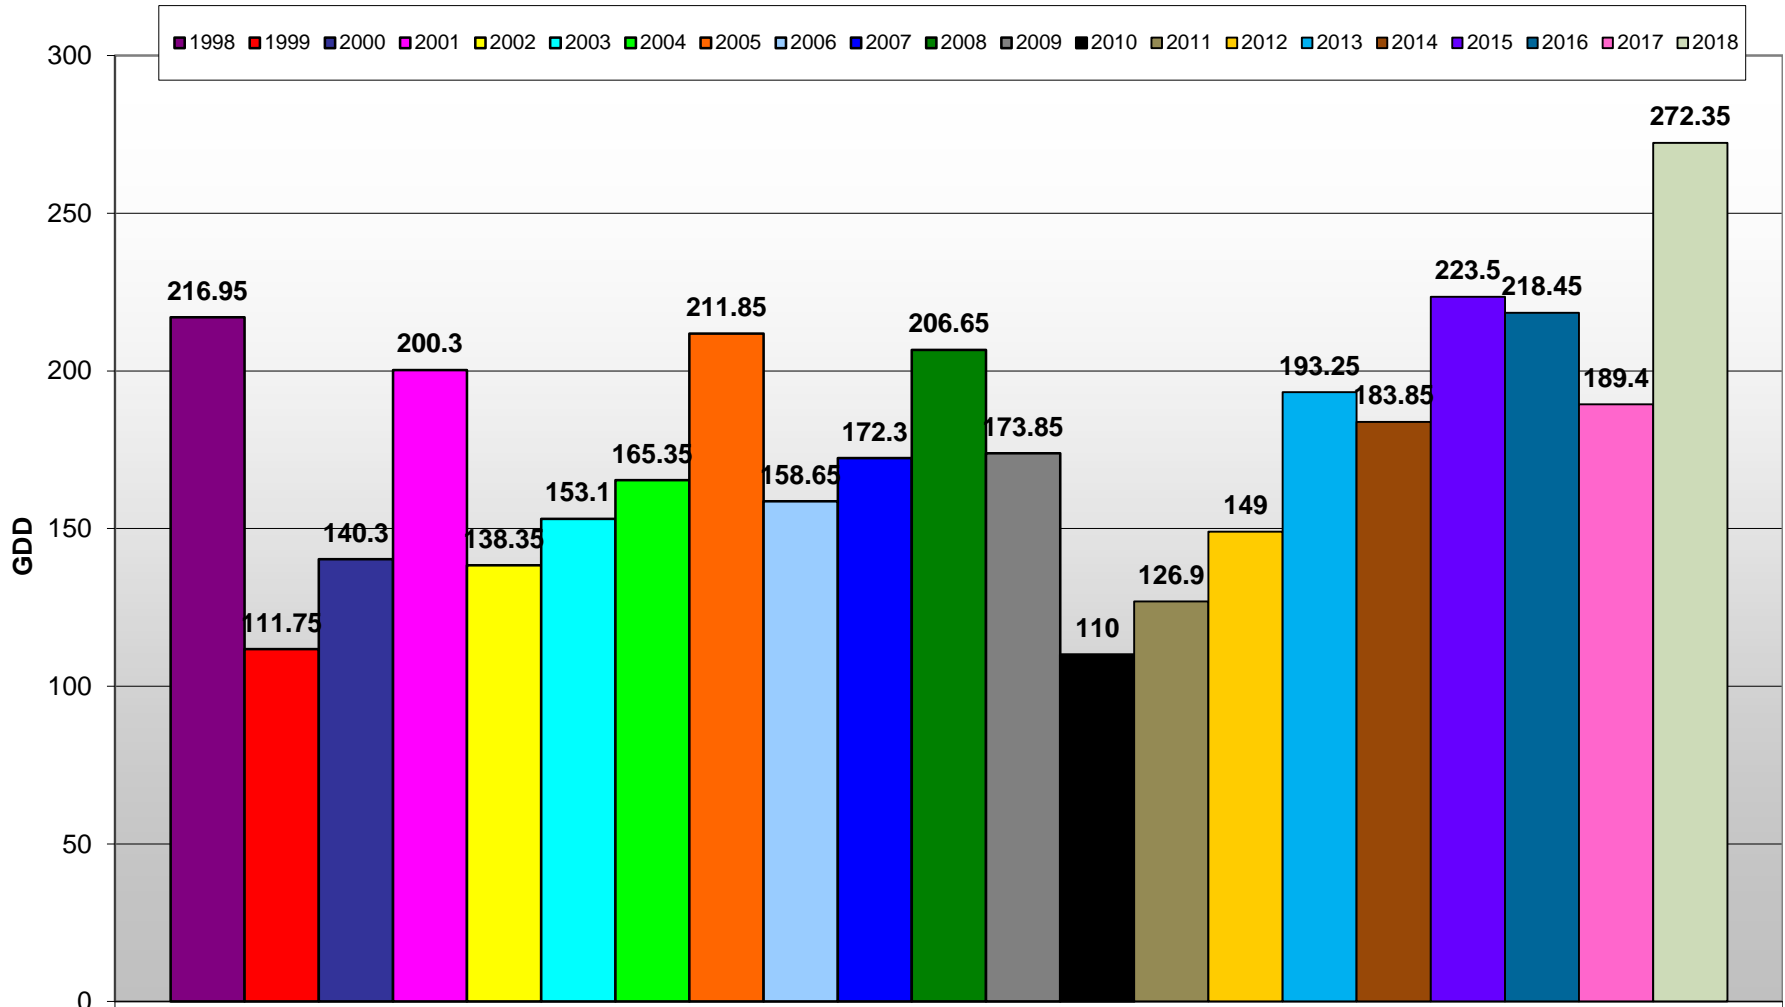

## Summerland - Total Monthly Growing Degree Days - April + May - 1998-2018

Created by Brad Estergaard, 2018

## Summerland - Daily Growing Degree Day Accumulation - 1998-2018 - April + May

Created by Brad Estergaard, 2018

Day of Year (Julian Date)

## Osoyoos - Total Monthly Growing Degree Days [MAY] - 1998-2018

May

Created by Brad Estergaard, 2018

Month