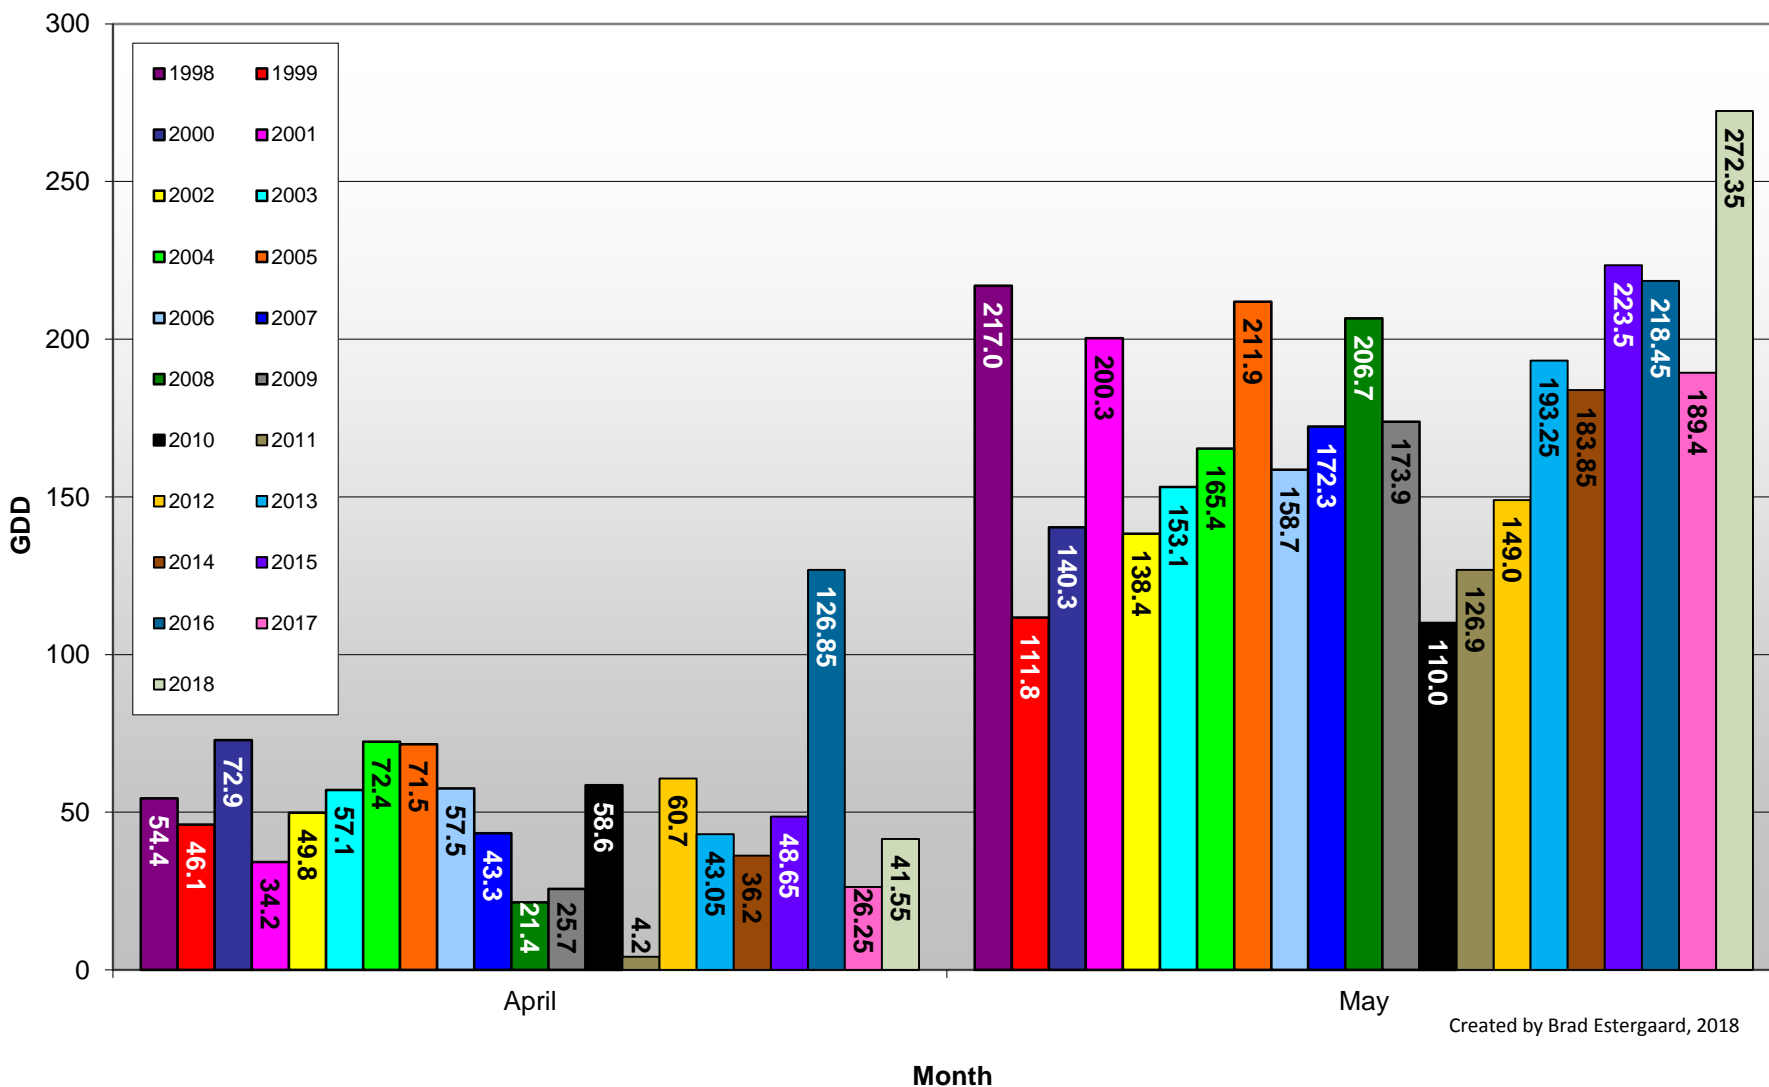

## Summerland - Daily Growing Degree Day Accumulation - 1998-2018 - April + May

Created by Brad Estergaard, 2018

Day of Year (Julian Date)

## Osoyoos - Total Monthly Growing Degree Days [MAY] - 1998-2018

May

Created by Brad Estergaard, 2018

Month

## Osoyoos - Total Monthly Growing Degree Days - April + May - 1998-2018

Created by Brad Estergaard, 2018