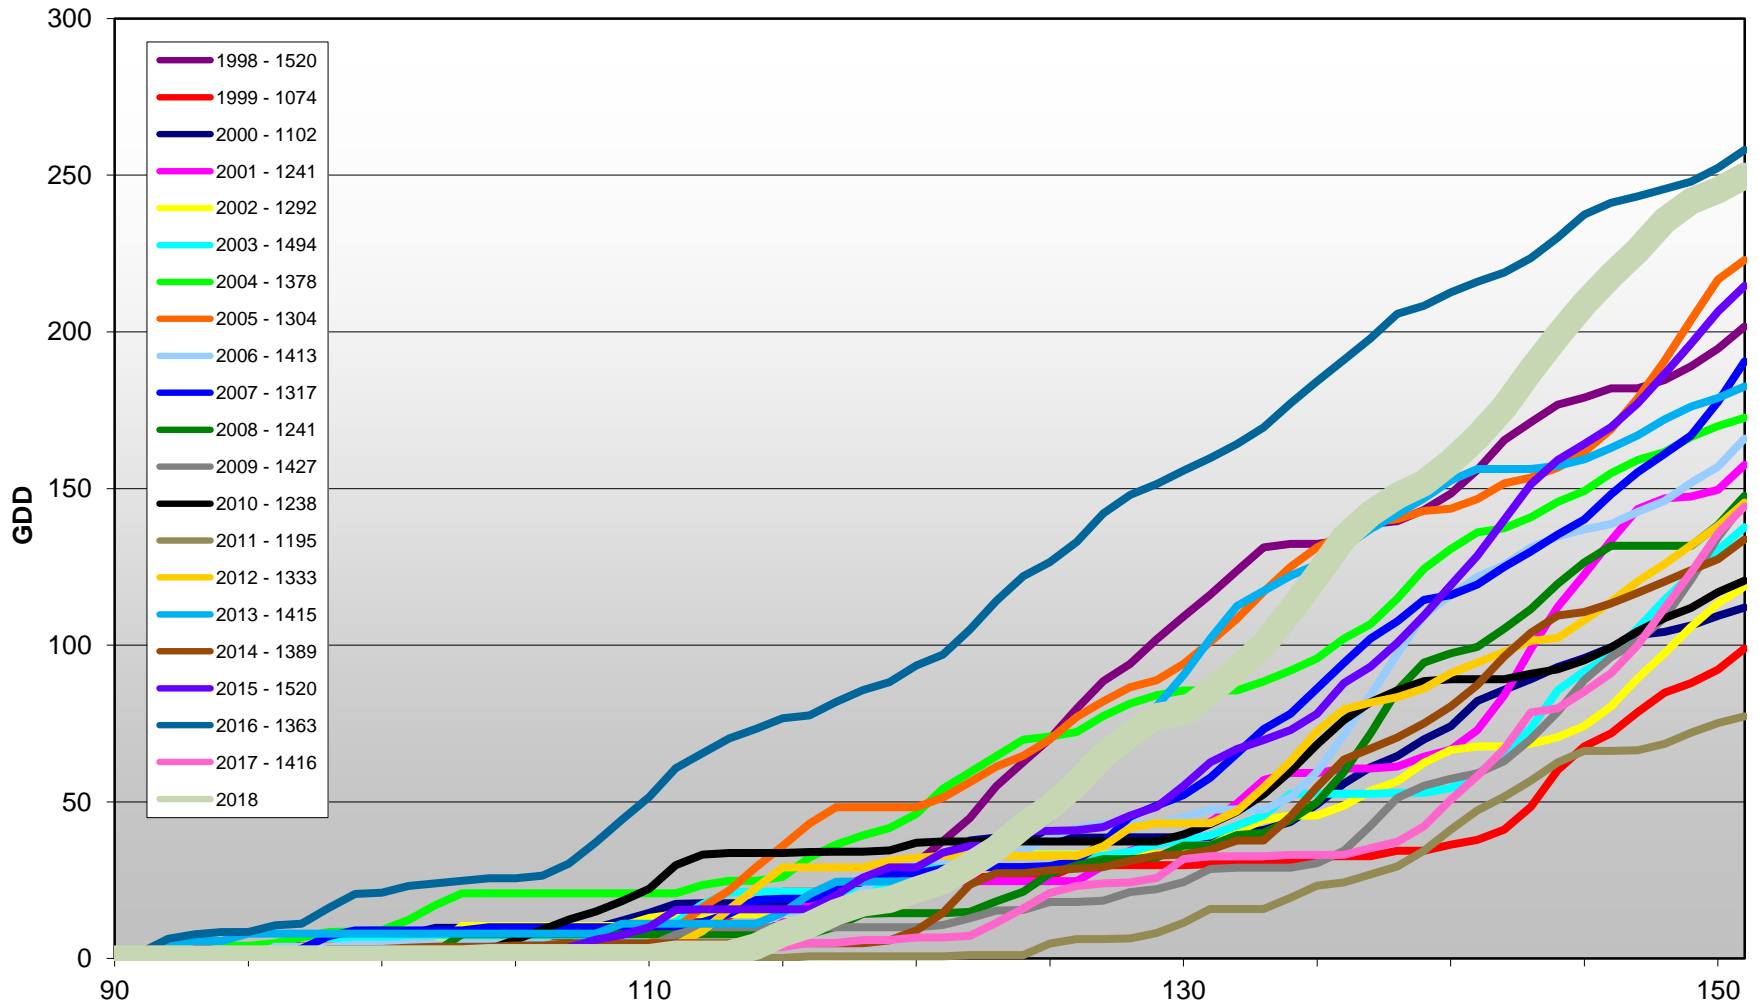

## Summerland - Total Monthly Growing Degree Days [MAY] - 1998-2018

May

Month

Created by Brad Estergaard, 2018

## Summerland - Total Monthly Growing Degree Days - April + May - 1998-2018

Created by Brad Estergaard, 2018

## Summerland - Daily Growing Degree Day Accumulation - 1998-2018 - April + May

Created by Brad Estergaard, 2018

Day of Year (Julian Date)