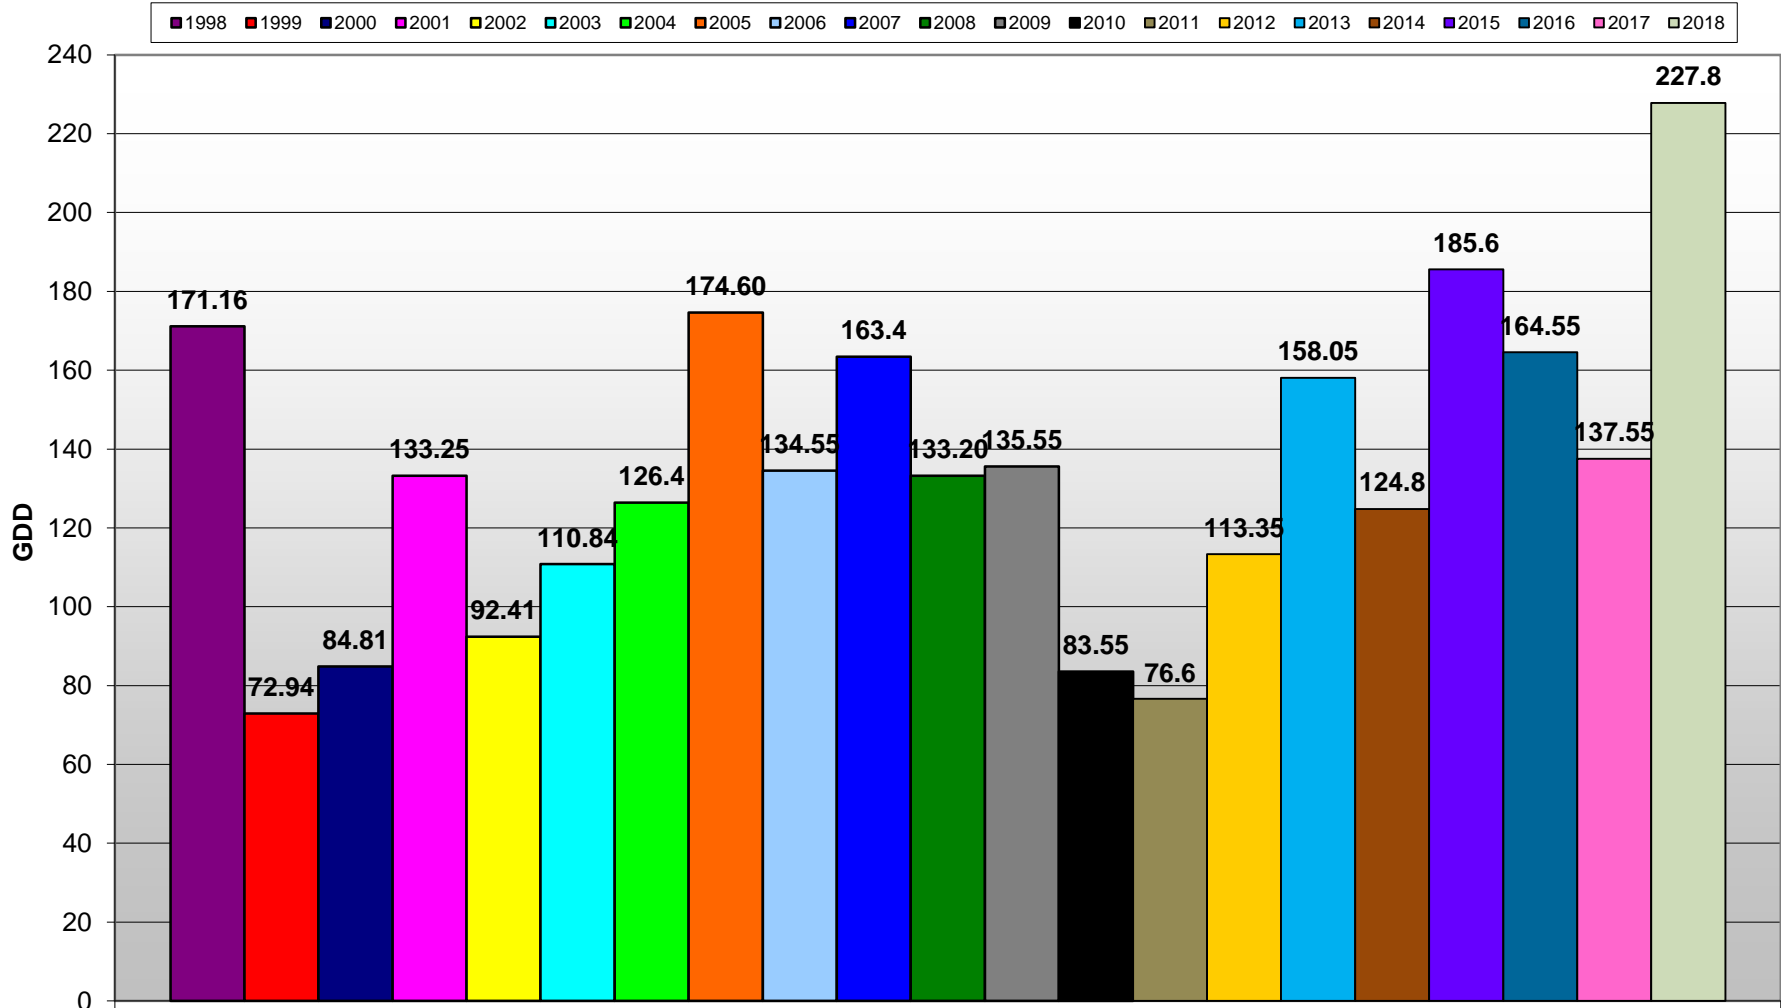

## Summerland - Total Monthly Growing Degree Days [MAY] - 1998-2018

May

Month

Created by Brad Estergaard, 2018

## Summerland - Total Monthly Growing Degree Days - April + May - 1998-2018

Created by Brad Estergaard, 2018

## Summerland - Daily Growing Degree Day Accumulation - 1998-2018 - April + May

Created by Brad Estergaard, 2018

Day of Year (Julian Date)