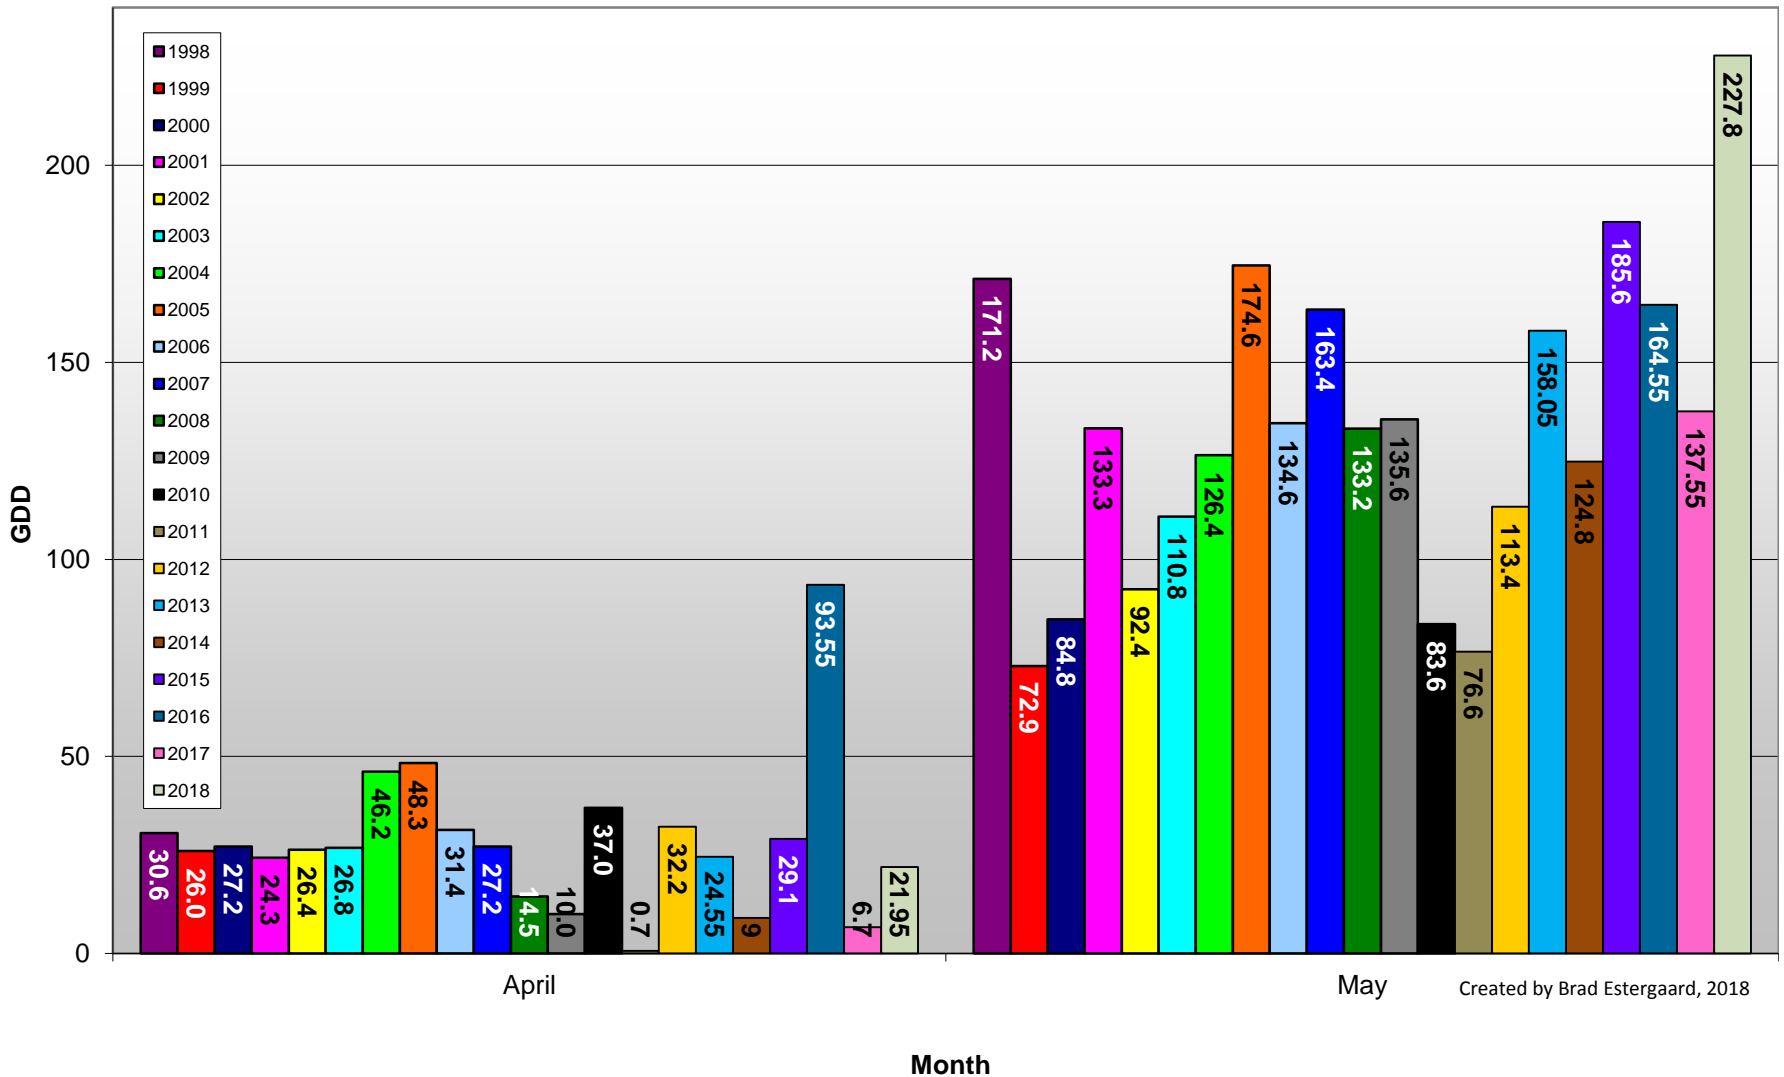

## Summerland - Total Monthly Growing Degree Days [MAY] - 1998-2018

May

Month

Created by Brad Estergaard, 2018

## Summerland - Total Monthly Growing Degree Days - April + May - 1998-2018

Created by Brad Estergaard, 2018

## Summerland - Daily Growing Degree Day Accumulation - 1998-2018 - April + May

Created by Brad Estergaard, 2018

Day of Year (Julian Date)