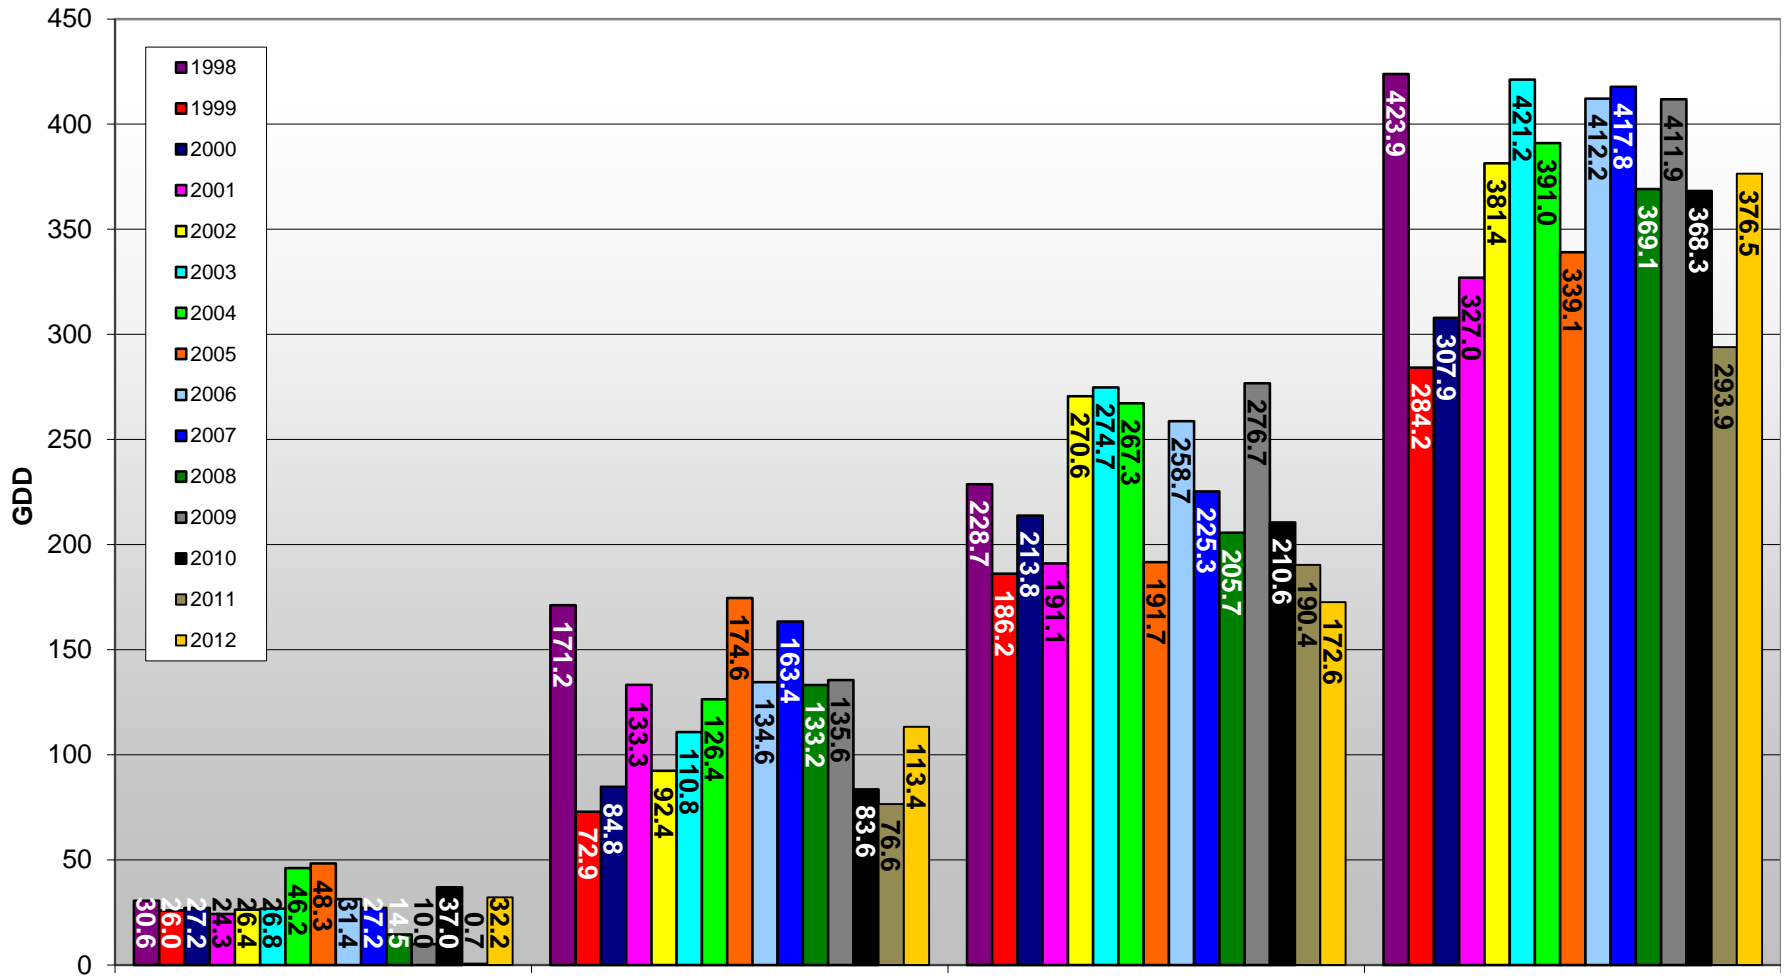

Summerland - Total Monthly Growing Degree Days - April through July - 1998-2012

Month

Brad Estergaard - Wine Grape Research Centre @ PARC

Summerland - Growing Degree Day Accumulation - 1998-2012

Osoyoos - Total Monthly Growing Degree Days - April through July - 1998-2012

Month

Brad Estergaard - Wine Grape Research Centre @ PARC

Osoyoos - Growing Degree Day Accumulation - 1998-2012