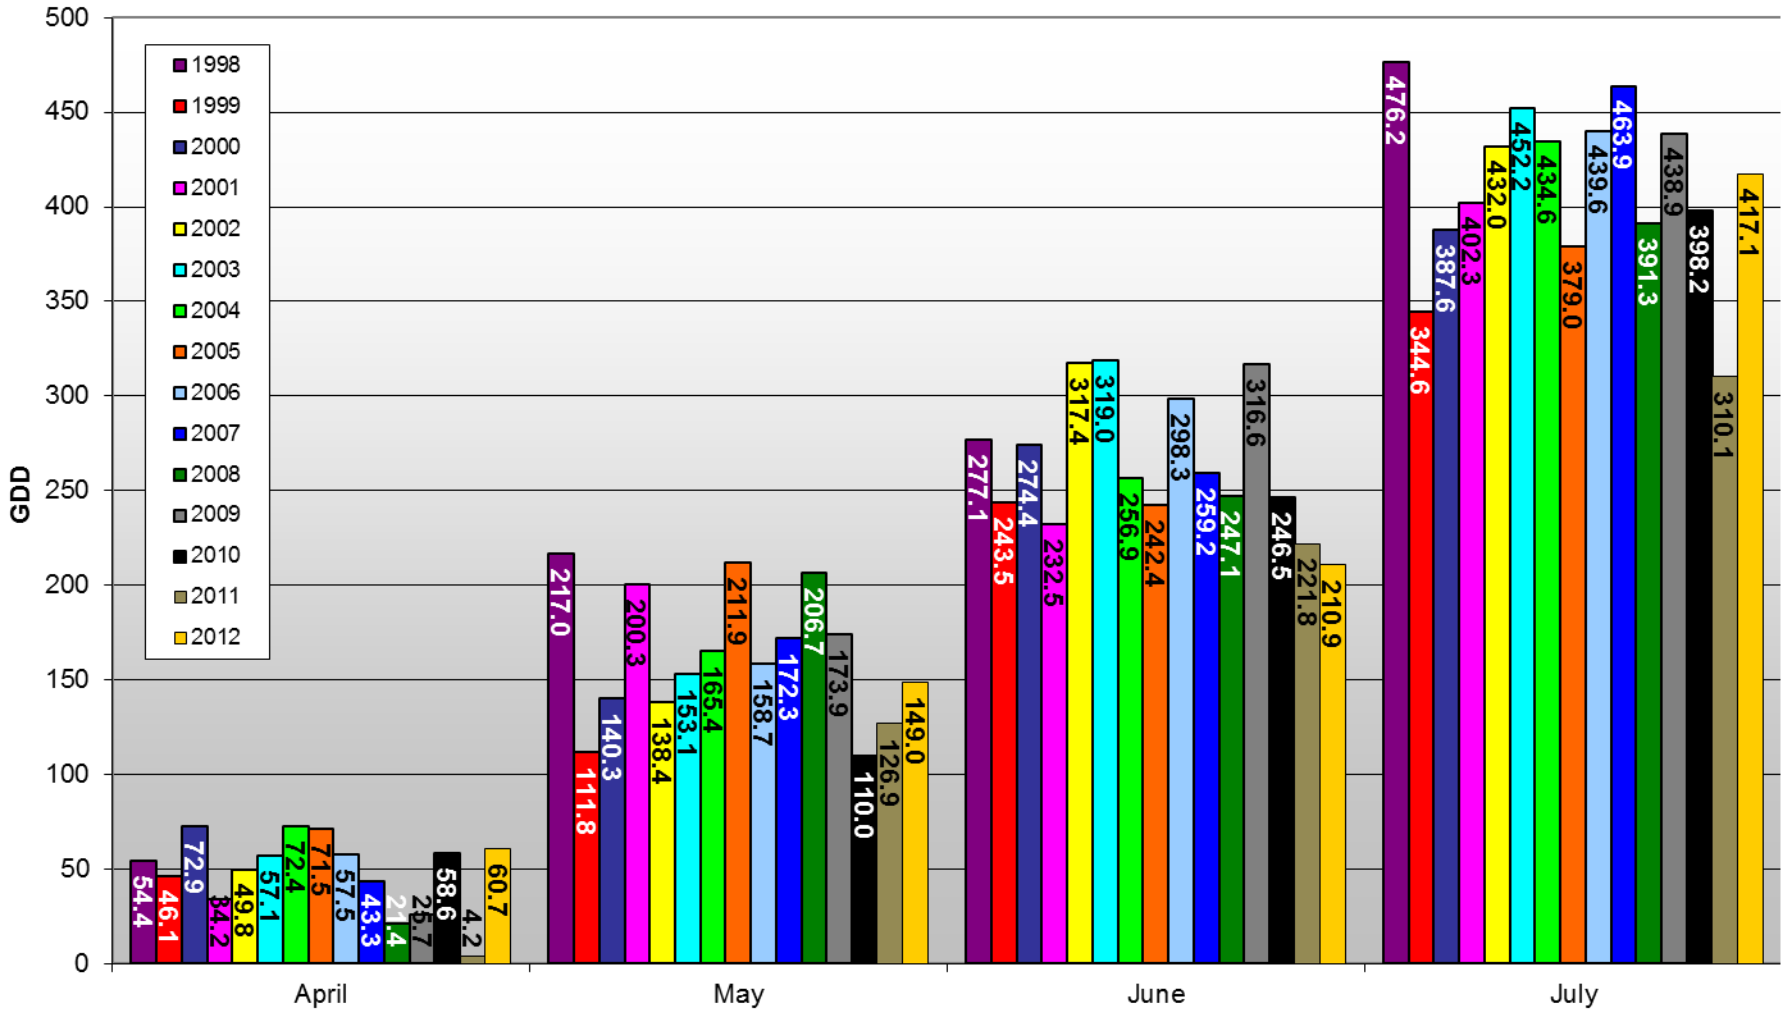

Summerland - Total Monthly Growing Degree Days - April through July - 1998-2012

Month

Brad Estergaard - Wine Grape Research Centre @ PARC

Summerland - Growing Degree Day Accumulation - 1998-2012

Osoyoos - Total Monthly Growing Degree Days - April through July - 1998-2012

Month

Brad Estergaard - Wine Grape Research Centre @ PARC

Osoyoos - Growing Degree Day Accumulation - 1998-2012