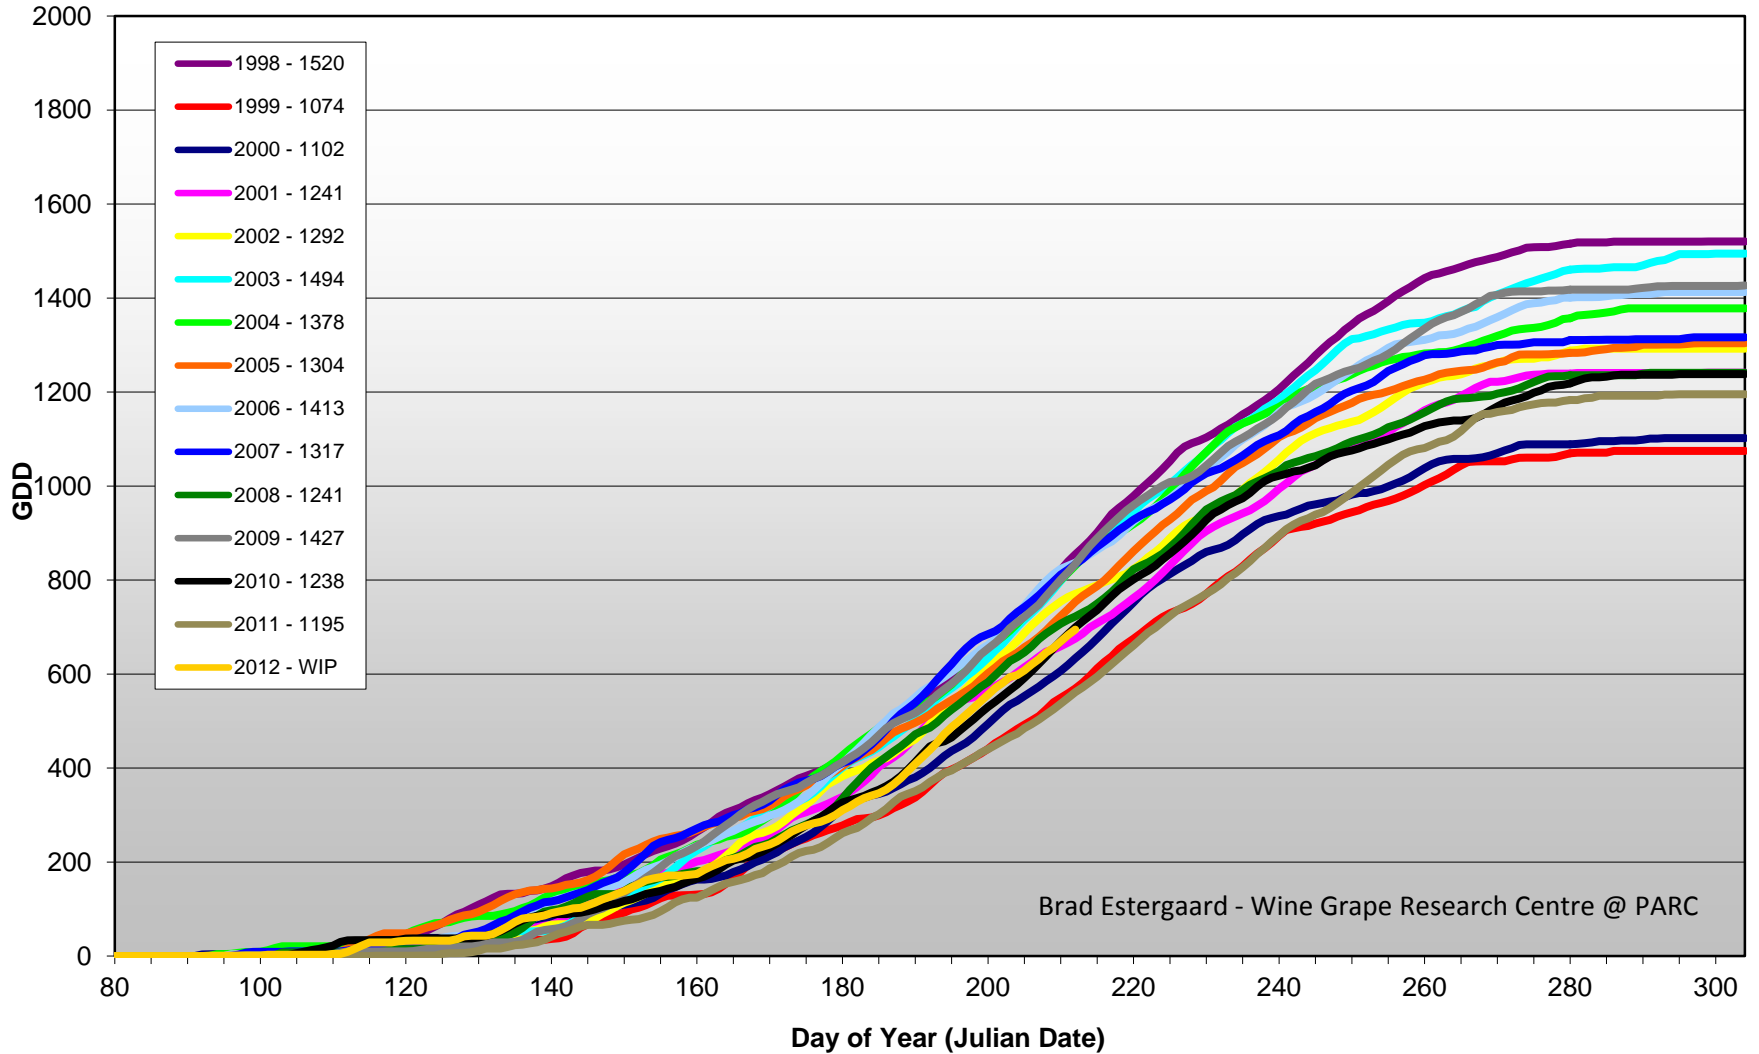

Summerland - Total Monthly Growing Degree Days - April through July - 1998-2012

Month

Brad Estergaard - Wine Grape Research Centre @ PARC

Summerland - Growing Degree Day Accumulation - 1998-2012

Osoyoos - Total Monthly Growing Degree Days - April through July - 1998-2012

Month

Brad Estergaard - Wine Grape Research Centre @ PARC

Osoyoos - Growing Degree Day Accumulation - 1998-2012