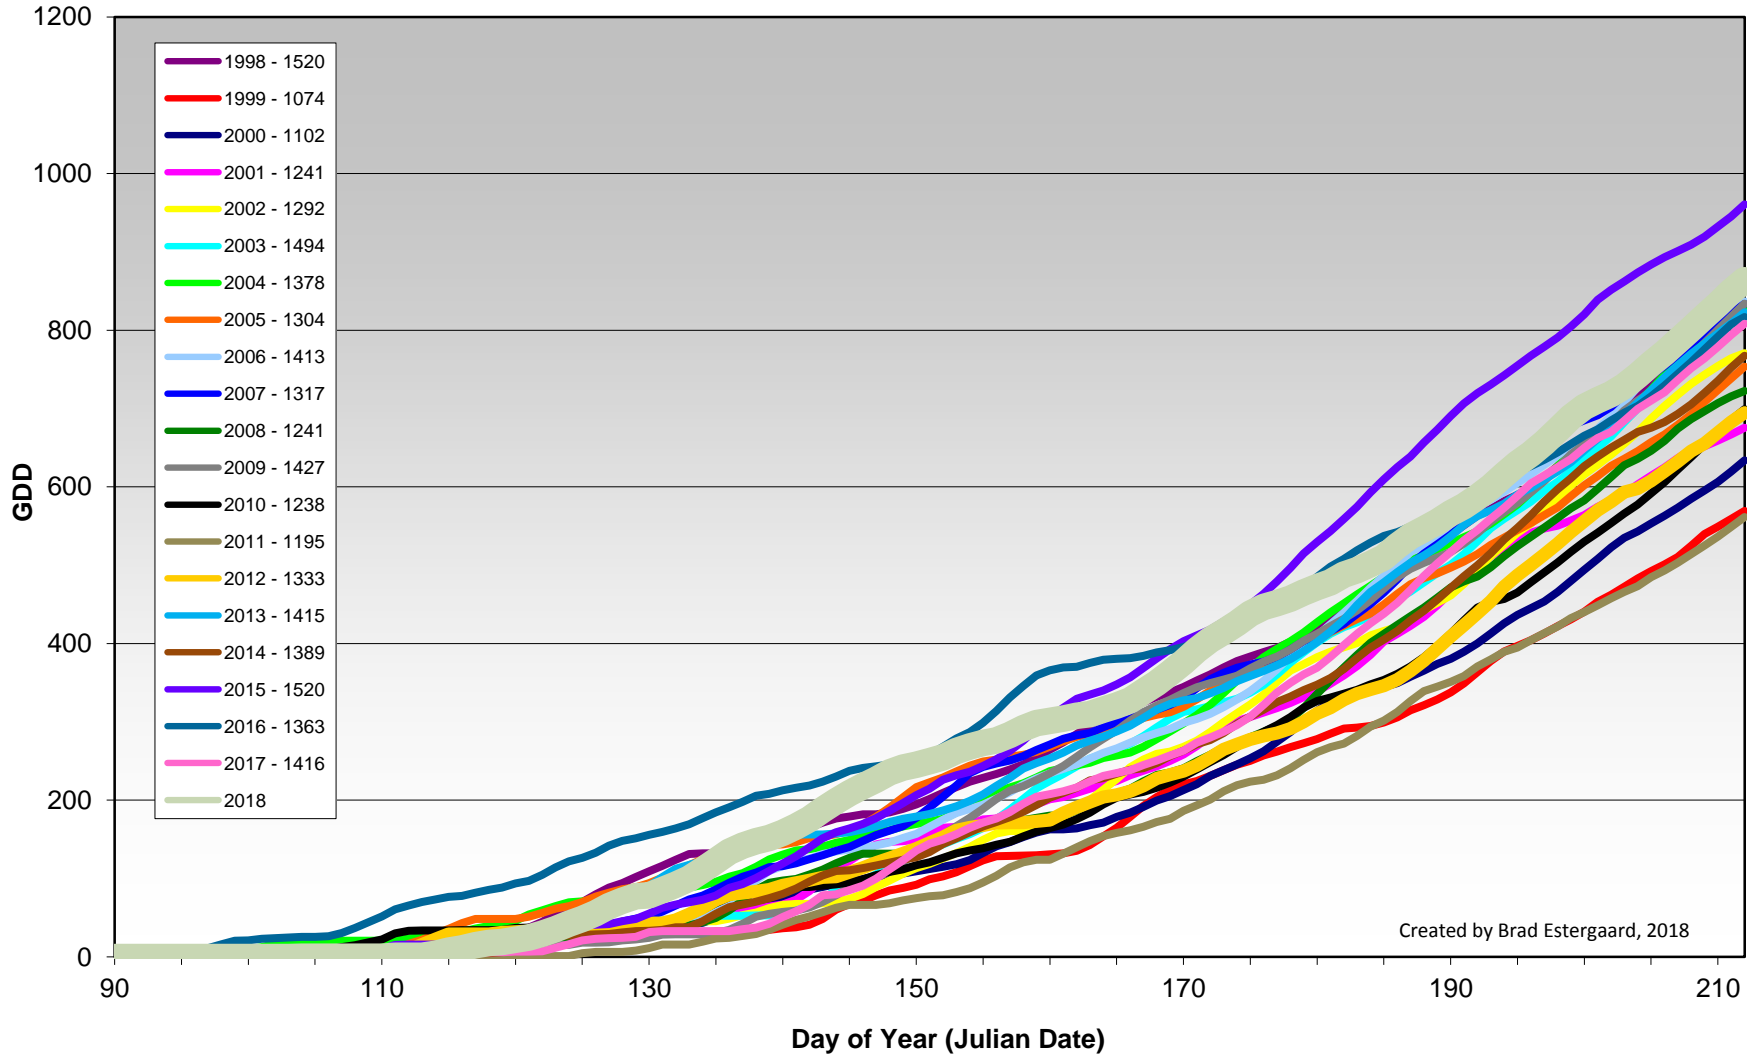

Summerland - Total Monthly Growing Degree Days [JULY] - 1998-2018

July

Created by Brad Estergaard, 2018

Month

Summerland - Growing Degree Day Accumulation - 1998-2018 - April through July

Summerland - Growing Degree Day Accumulation - 1998-2018

Created by Brad Estergaard, 2018

Osoyoos - Total Monthly Growing Degree Days [JULY] - 1998-2018

July

Created by Brad Estergaard, 2018

Month

Osoyoos - Growing Degree Day Accumulation - 1998-2018 - April through July