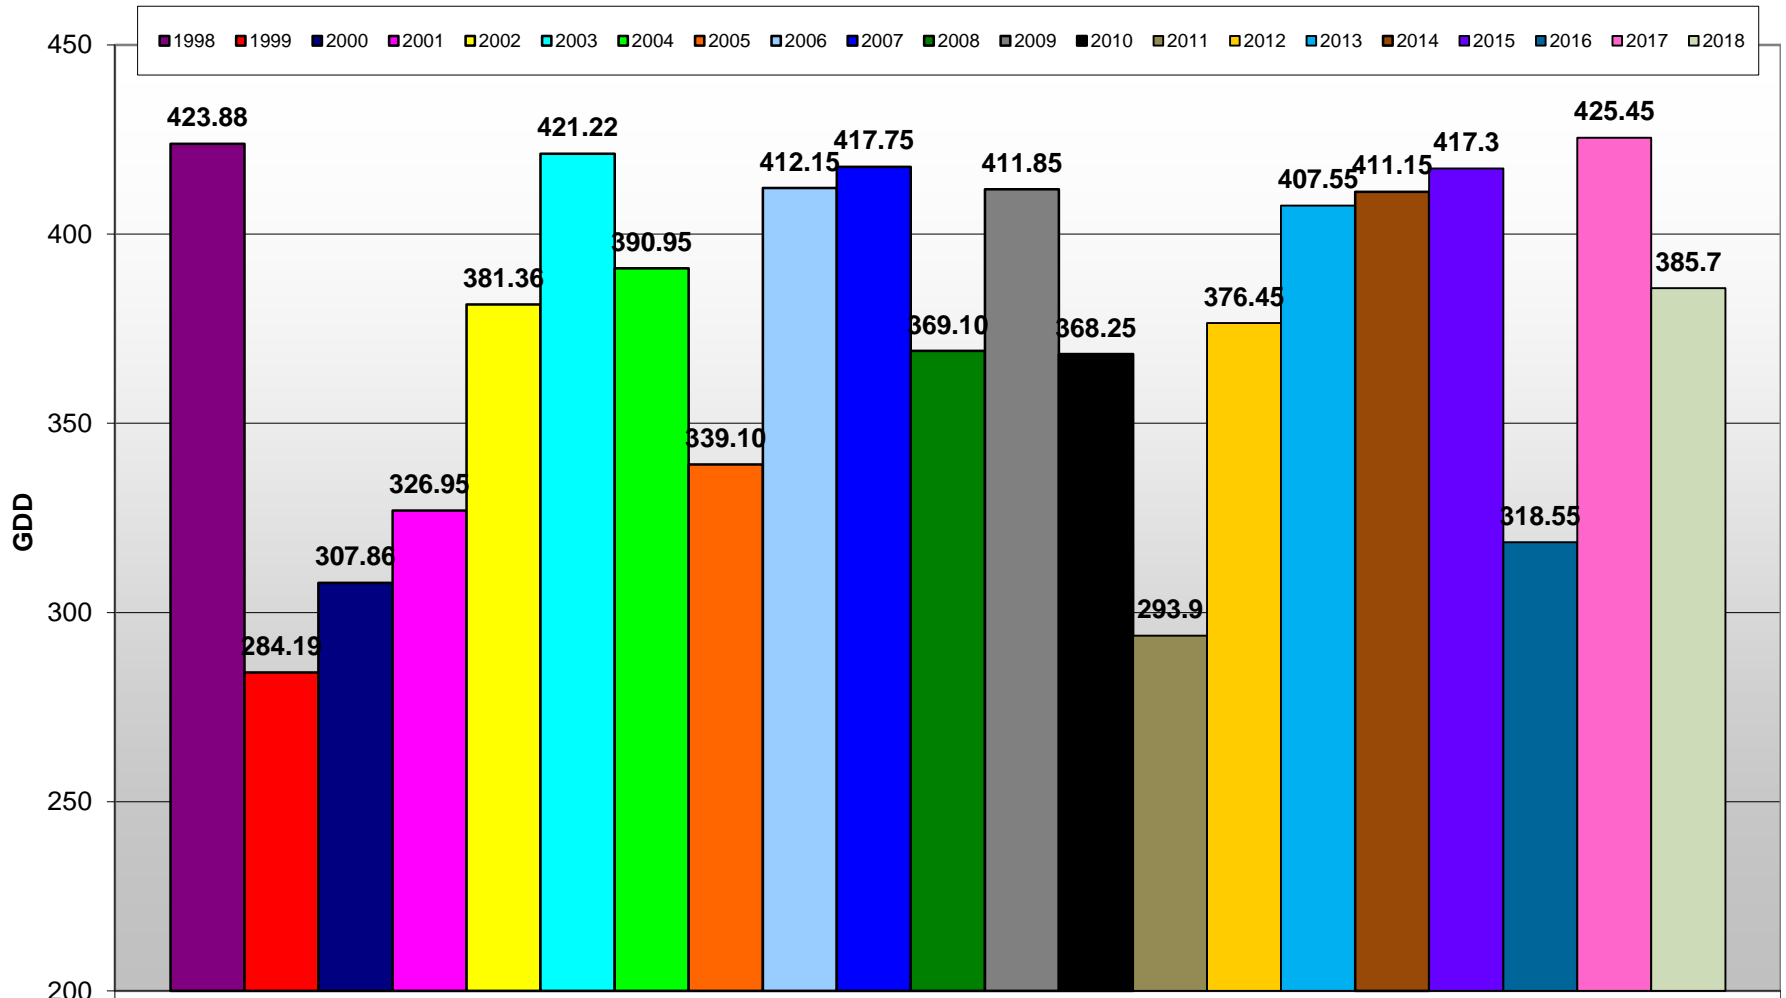

Summerland - Total Monthly Growing Degree Days [JULY] - 1998-2018

July

Created by Brad Estergaard, 2018

Month

Summerland - Growing Degree Day Accumulation - 1998-2018 - April through July

Summerland - Growing Degree Day Accumulation - 1998-2018

Created by Brad Estergaard, 2018

Osoyoos - Total Monthly Growing Degree Days [JULY] - 1998-2018

July

Created by Brad Estergaard, 2018

Month

Osoyoos - Growing Degree Day Accumulation - 1998-2018 - April through July