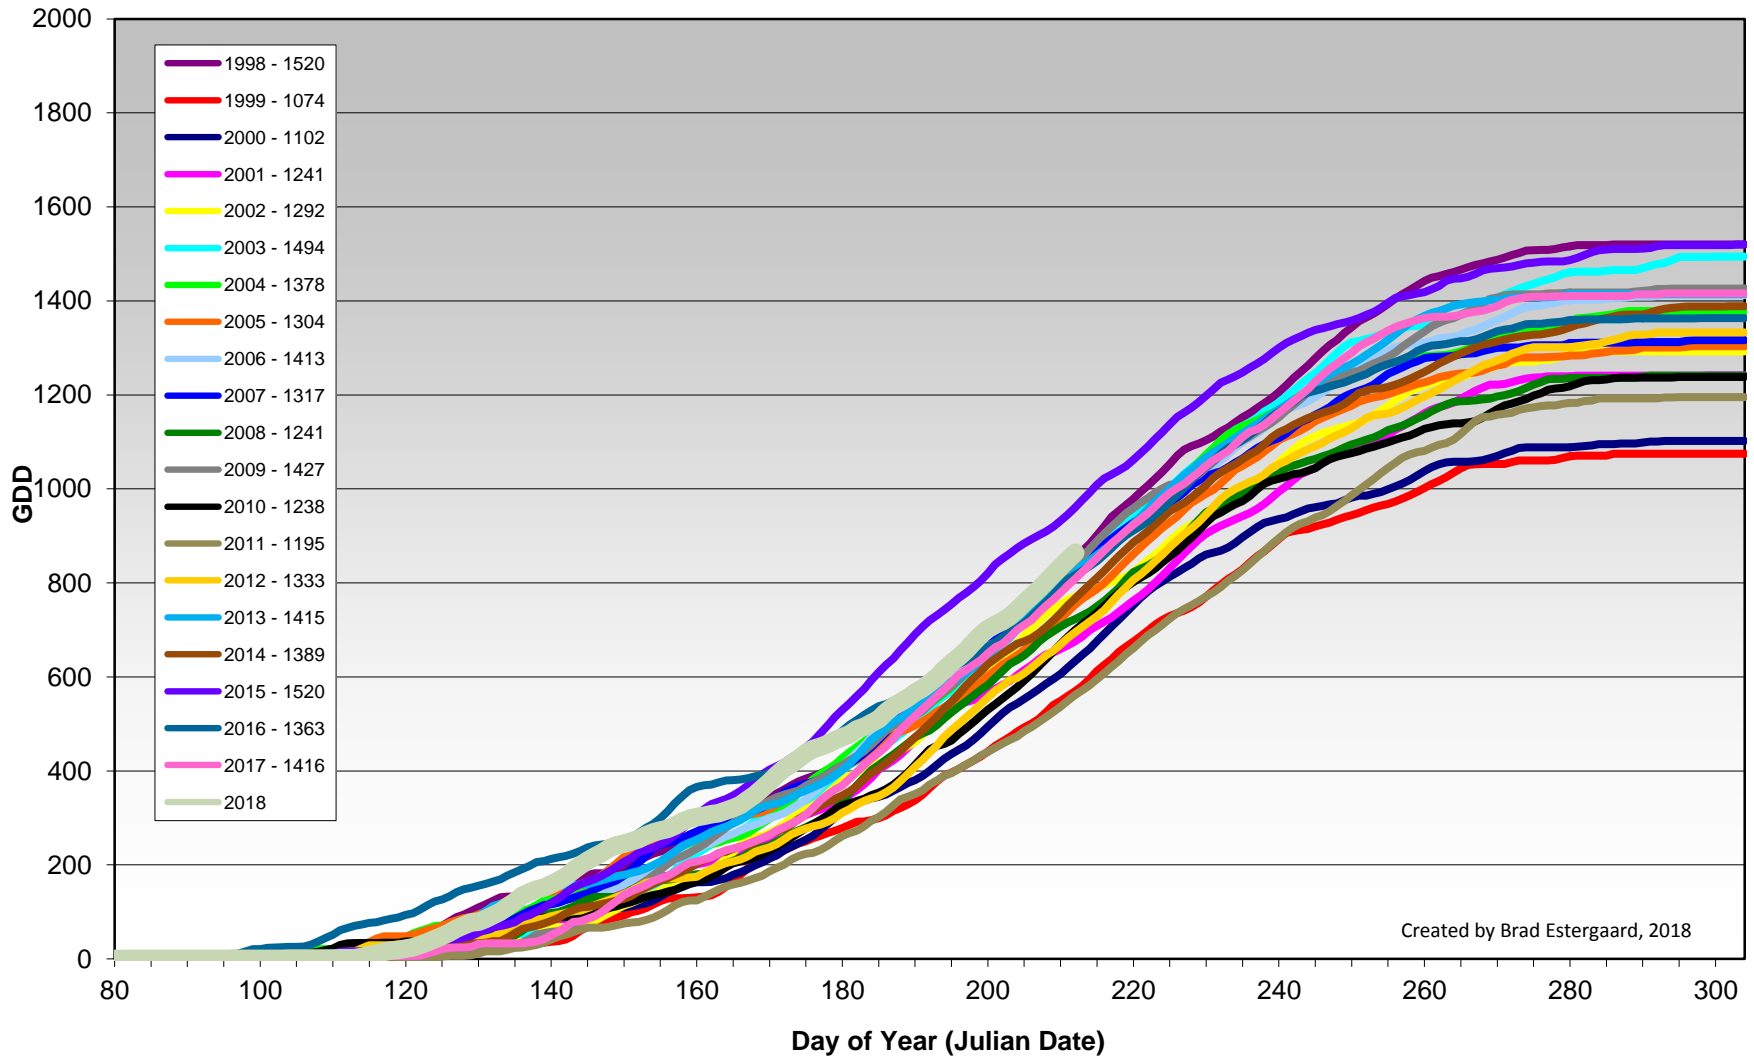

Summerland - Total Monthly Growing Degree Days [JULY] - 1998-2018

July

Created by Brad Estergaard, 2018

Month

Summerland - Growing Degree Day Accumulation - 1998-2018 - April through July

Summerland - Growing Degree Day Accumulation - 1998-2018

Created by Brad Estergaard, 2018

Osoyoos - Total Monthly Growing Degree Days [JULY] - 1998-2018

July

Created by Brad Estergaard, 2018

Month

Osoyoos - Growing Degree Day Accumulation - 1998-2018 - April through July