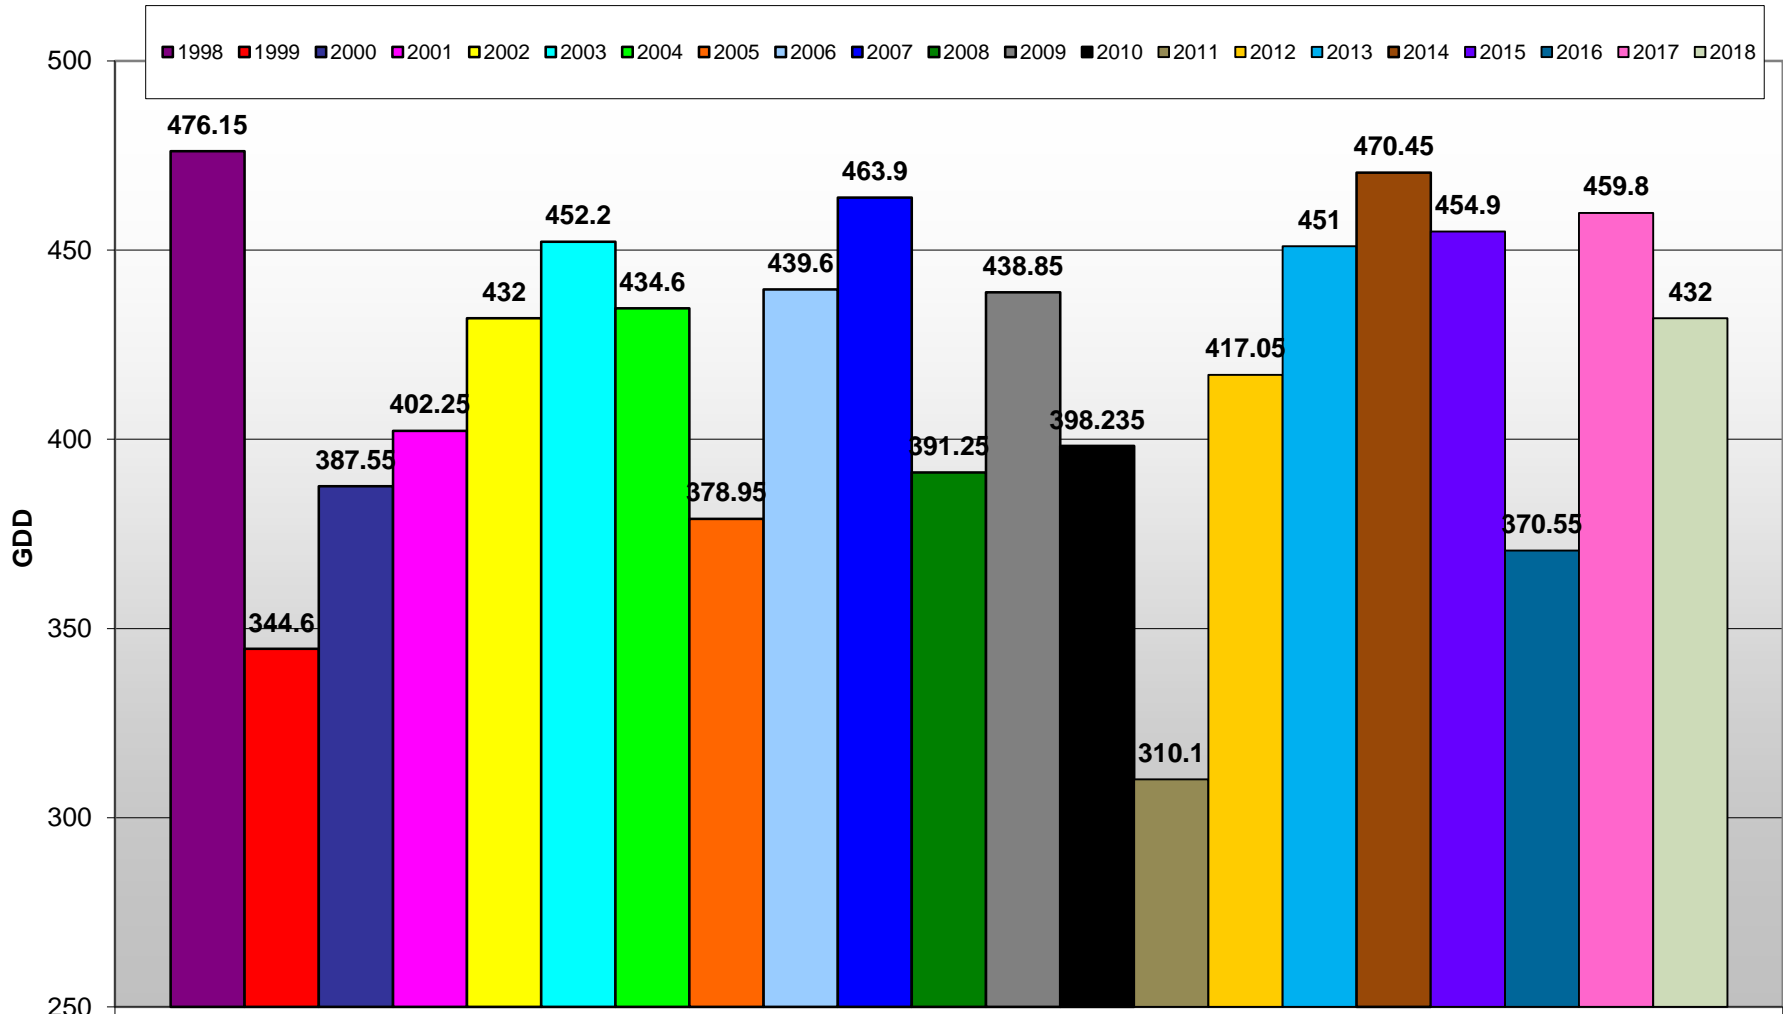

Summerland - Total Monthly Growing Degree Days [JULY] - 1998-2018

July

Created by Brad Estergaard, 2018

Month

Summerland - Growing Degree Day Accumulation - 1998-2018 - April through July

Summerland - Growing Degree Day Accumulation - 1998-2018

Created by Brad Estergaard, 2018

Osoyoos - Total Monthly Growing Degree Days [JULY] - 1998-2018

July

Created by Brad Estergaard, 2018

Month

Osoyoos - Growing Degree Day Accumulation - 1998-2018 - April through July