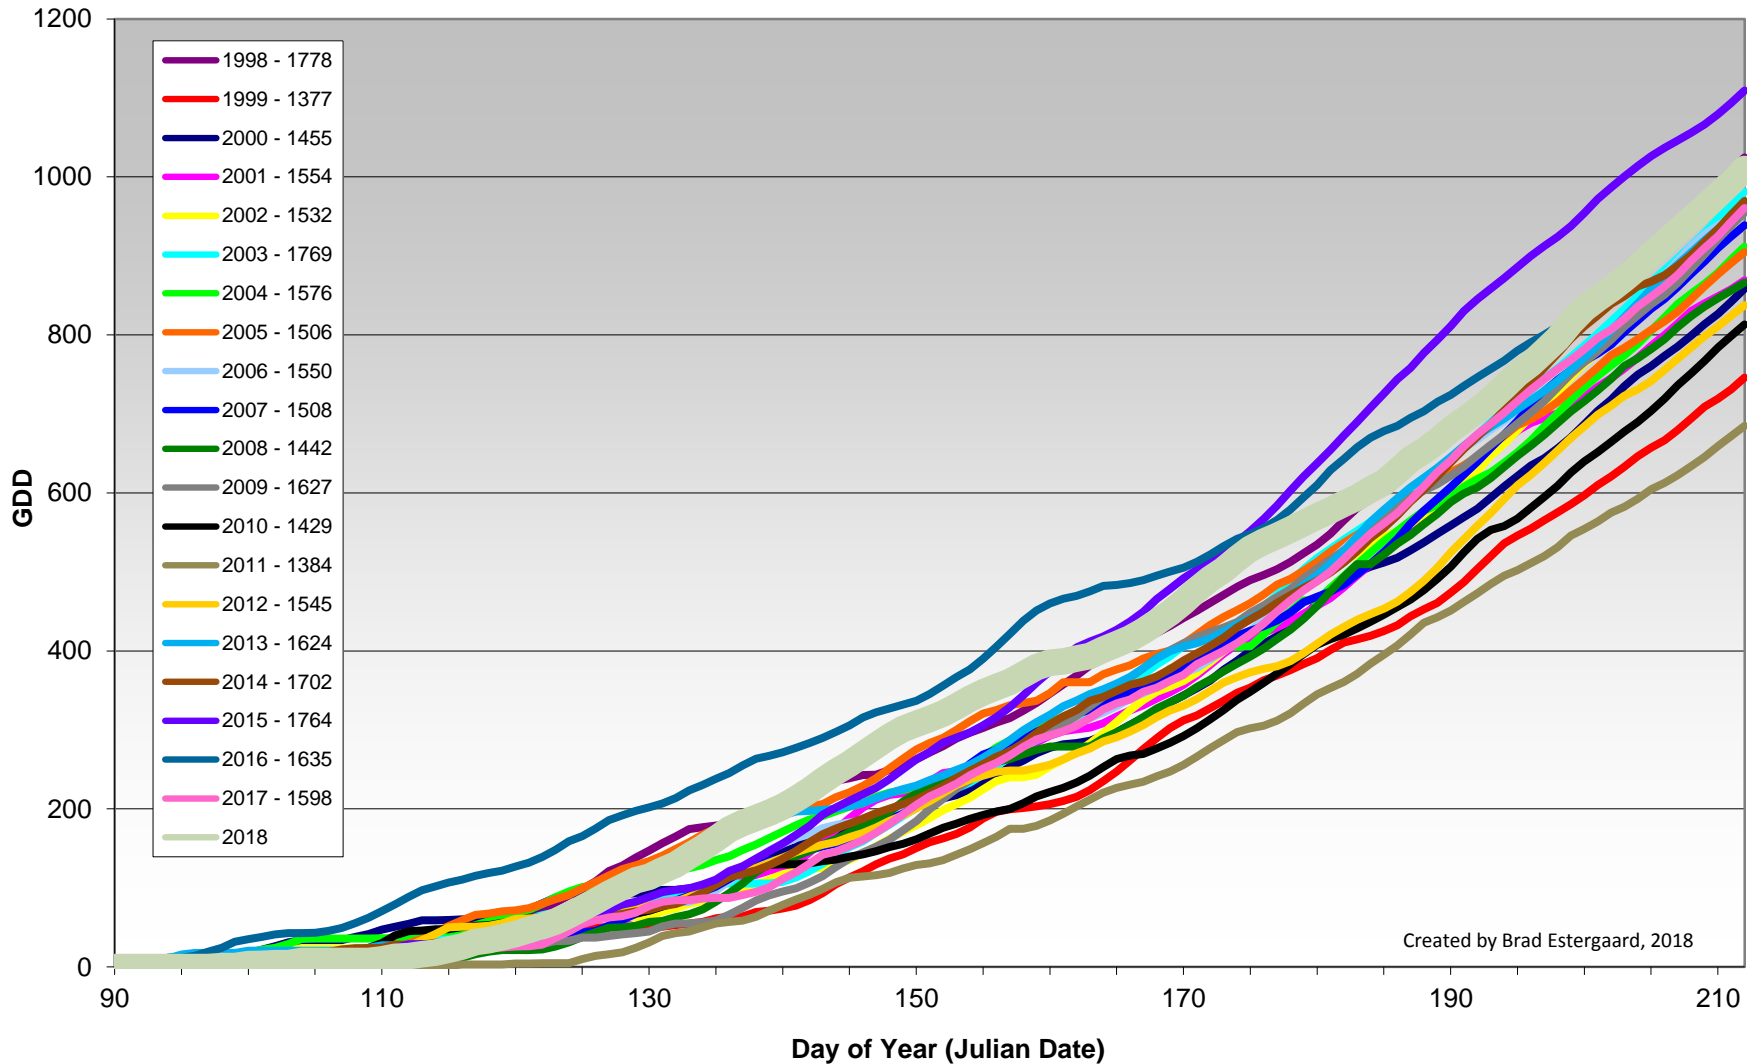

Summerland - Total Monthly Growing Degree Days [JULY] - 1998-2018

July

Created by Brad Estergaard, 2018

Month

Summerland - Growing Degree Day Accumulation - 1998-2018 - April through July

Summerland - Growing Degree Day Accumulation - 1998-2018

Created by Brad Estergaard, 2018

Osoyoos - Total Monthly Growing Degree Days [JULY] - 1998-2018

July

Created by Brad Estergaard, 2018

Month

Osoyoos - Growing Degree Day Accumulation - 1998-2018 - April through July