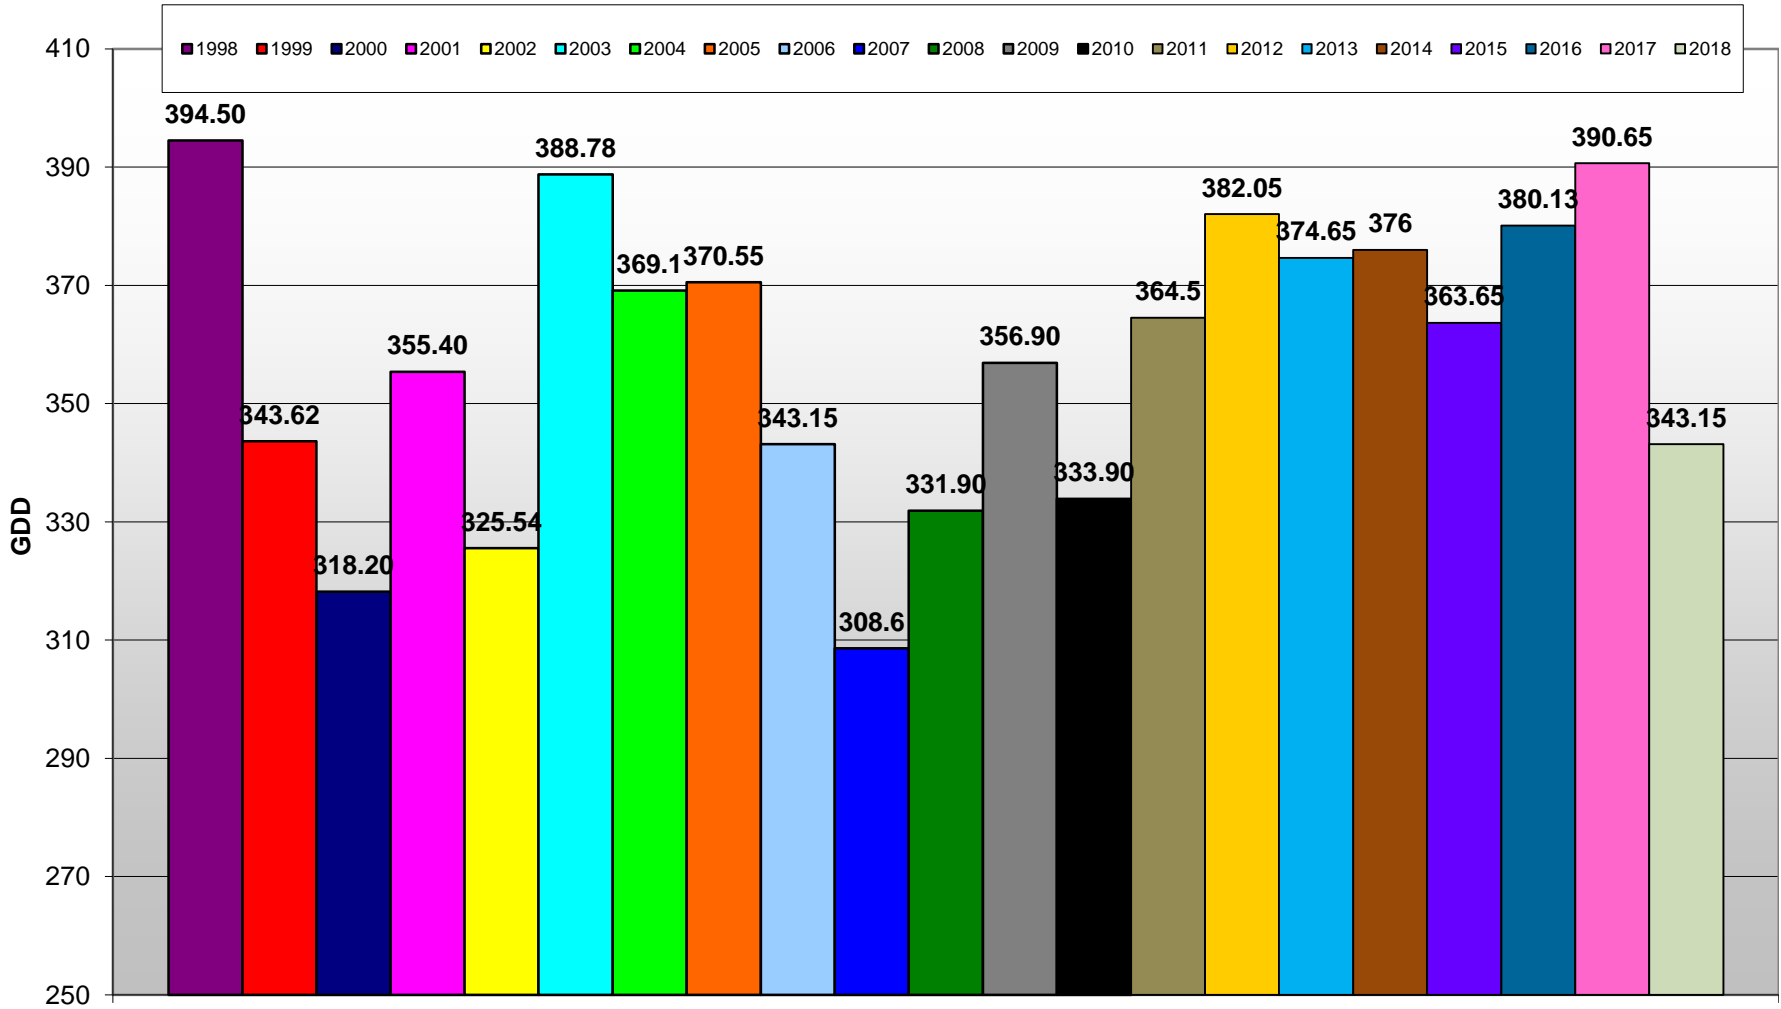

Summerland - Total Monthly Growing Degree Days [AUGUST] - 1998-2018

August

Month

Created by Brad Estergaard, 2018

Summerland - Growing Degree Day Accumulation - 1998-2018 - April through August

Summerland - Growing Degree Day Accumulation - 1998-2018

Osoyoos - Total Monthly Growing Degree Days [AUGUST] - 1998-2018

Created by Brad Estergaard, 2018

August

Month

Osoyoos - Growing Degree Day Accumulation - 1998-2018 - April through August

Osoyoos - Growing Degree Day Accumulation - 1998-2018