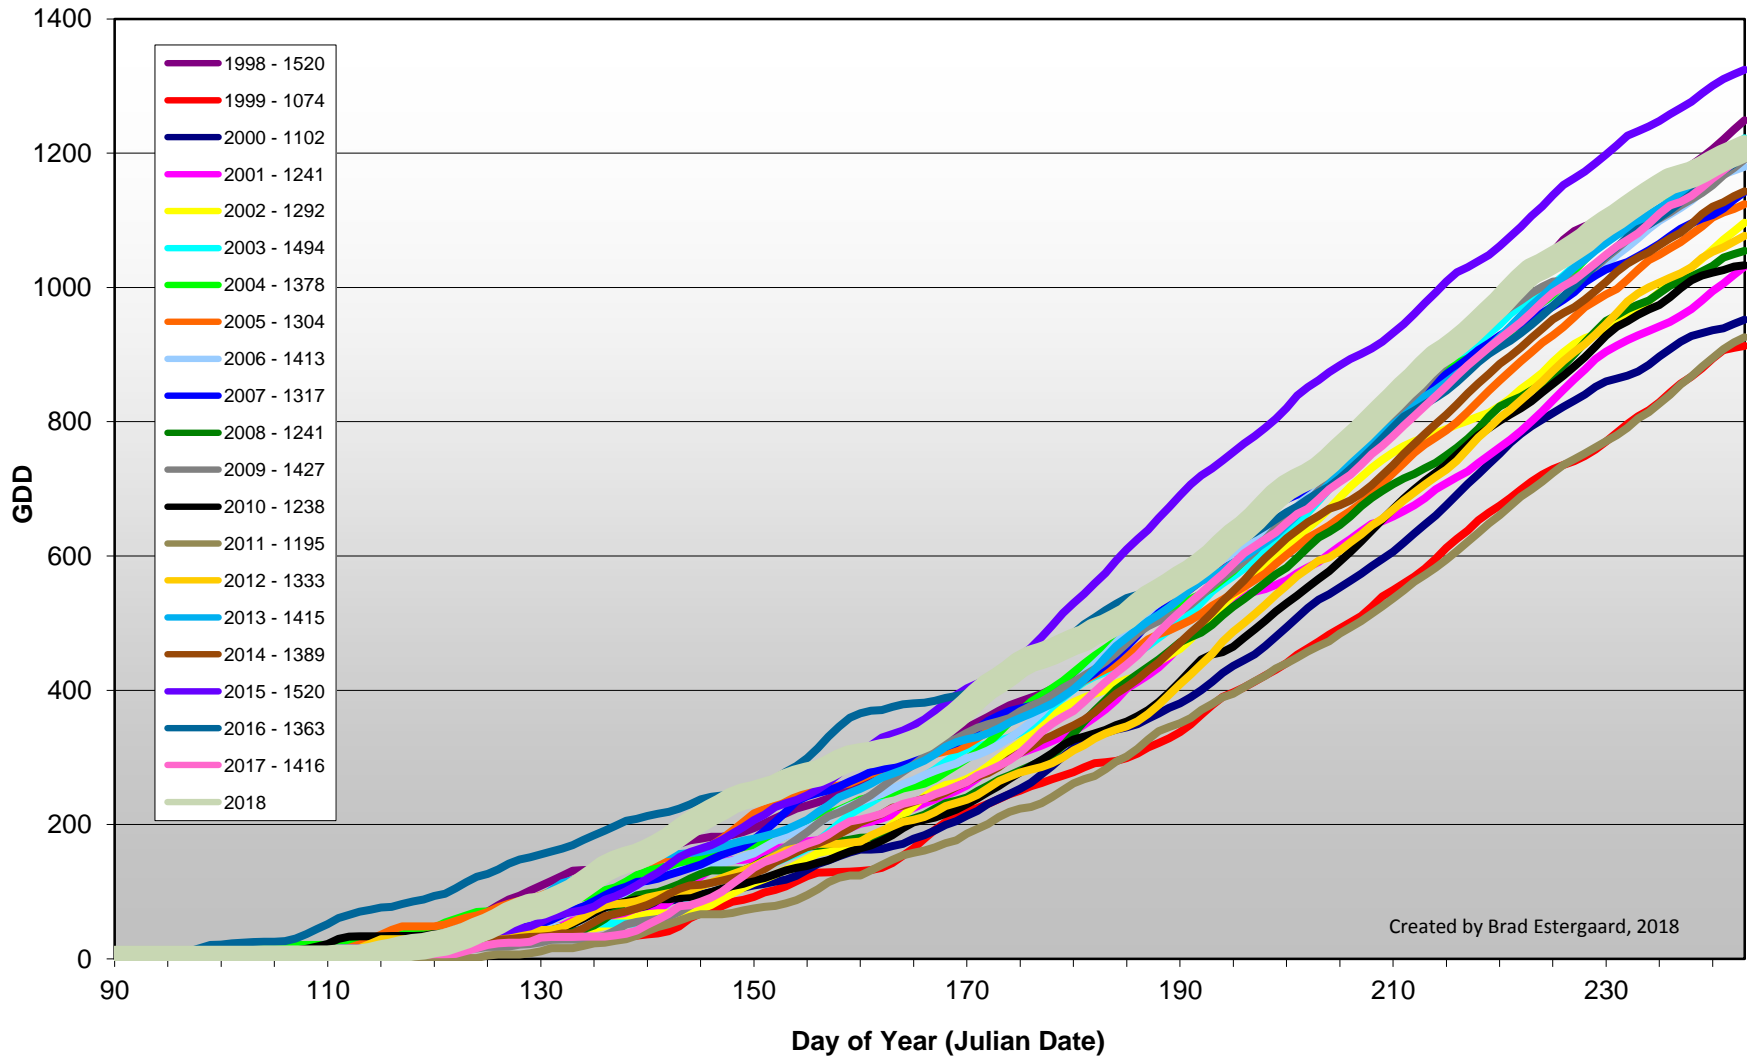

Summerland - Total Monthly Growing Degree Days [AUGUST] - 1998-2018

August

Month

Created by Brad Estergaard, 2018

Summerland - Growing Degree Day Accumulation - 1998-2018 - April through August

Summerland - Growing Degree Day Accumulation - 1998-2018

Osoyoos - Total Monthly Growing Degree Days [AUGUST] - 1998-2018

Created by Brad Estergaard, 2018

August

Month

Osoyoos - Growing Degree Day Accumulation - 1998-2018 - April through August

Osoyoos - Growing Degree Day Accumulation - 1998-2018