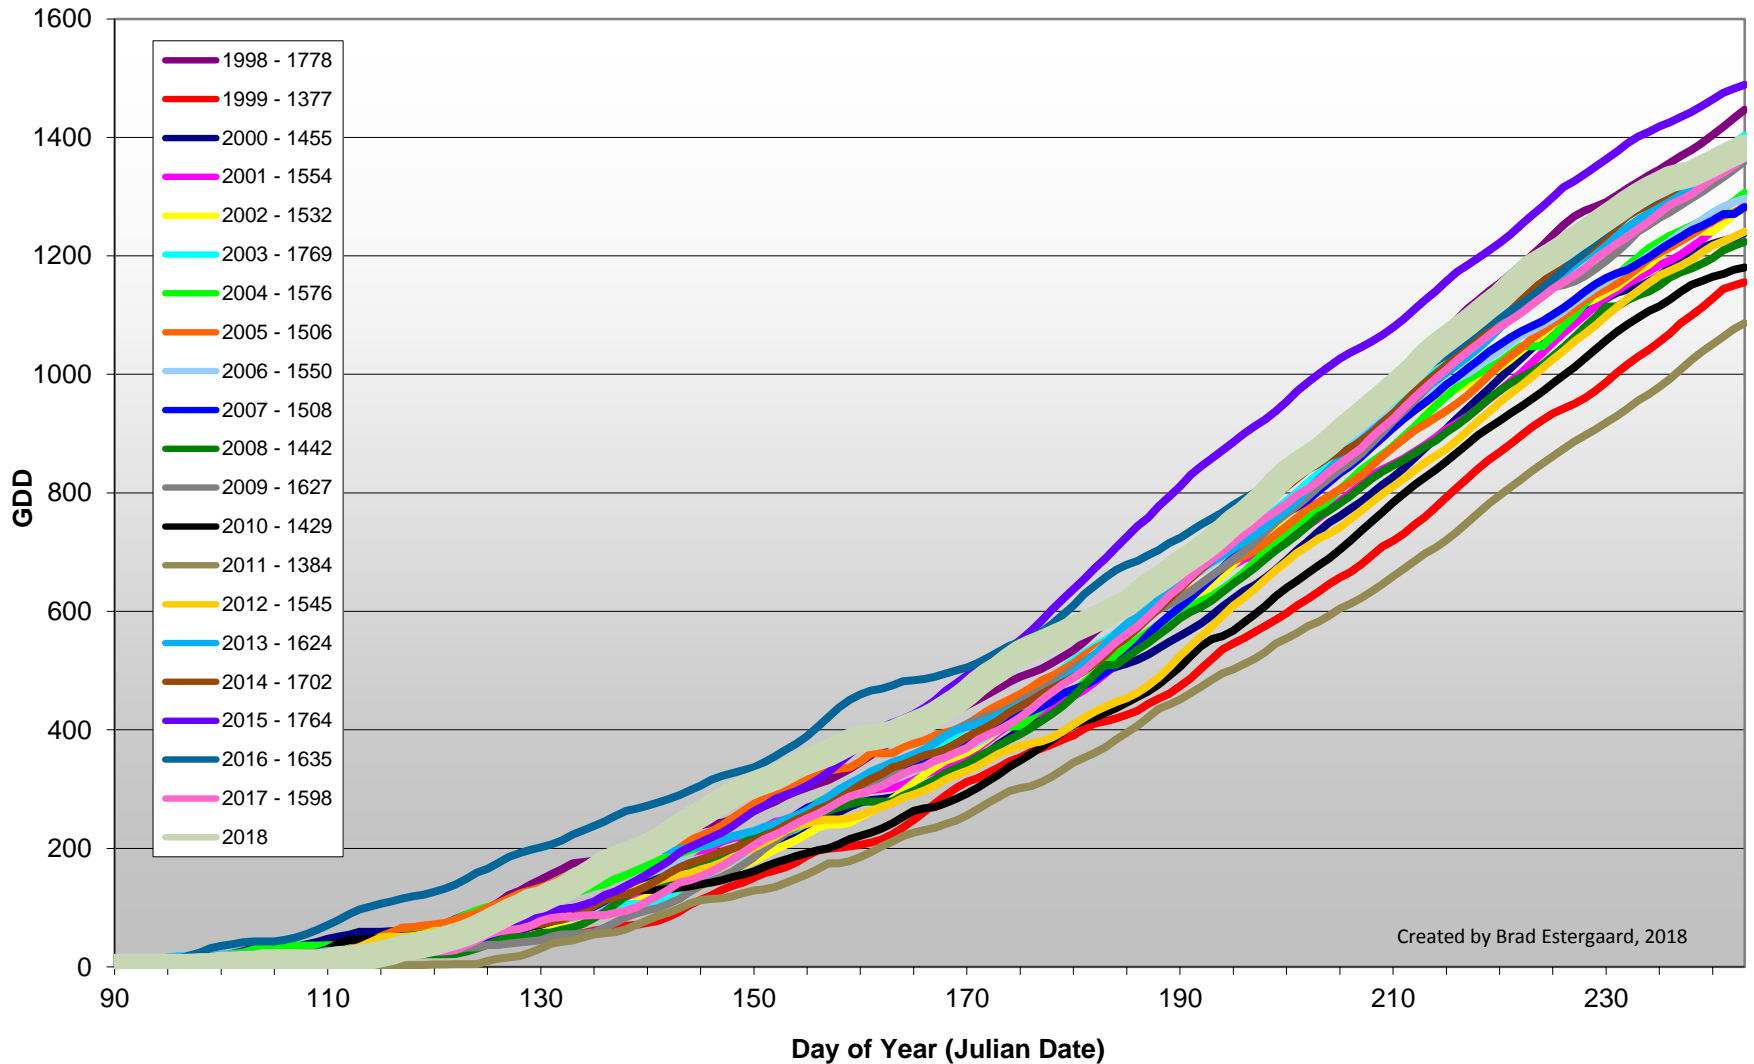

Summerland - Total Monthly Growing Degree Days [AUGUST] - 1998-2018

August

Month

Created by Brad Estergaard, 2018

Summerland - Growing Degree Day Accumulation - 1998-2018 - April through August

Summerland - Growing Degree Day Accumulation - 1998-2018

Osoyoos - Total Monthly Growing Degree Days [AUGUST] - 1998-2018

Created by Brad Estergaard, 2018

August

Month

Osoyoos - Growing Degree Day Accumulation - 1998-2018 - April through August

Osoyoos - Growing Degree Day Accumulation - 1998-2018