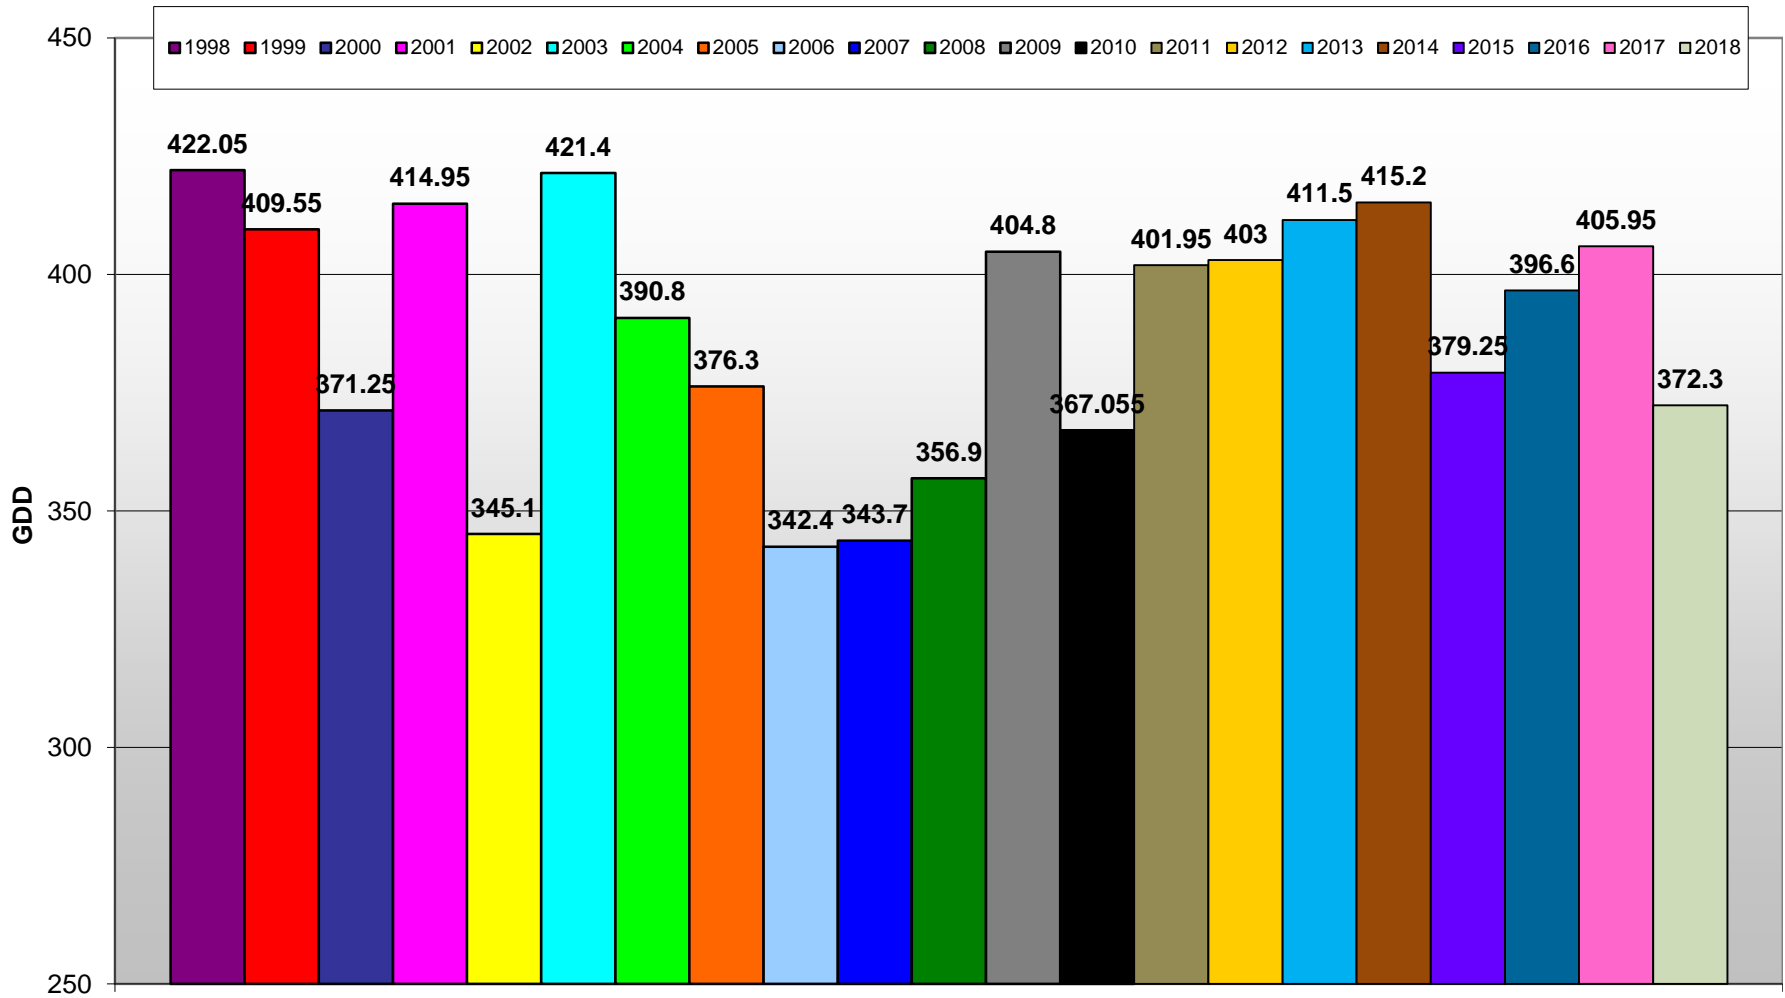

Summerland - Total Monthly Growing Degree Days [AUGUST] - 1998-2018

August

Month

Created by Brad Estergaard, 2018

Summerland - Growing Degree Day Accumulation - 1998-2018 - April through August

Summerland - Growing Degree Day Accumulation - 1998-2018

Osoyoos - Total Monthly Growing Degree Days [AUGUST] - 1998-2018

Created by Brad Estergaard, 2018

August

Month

Osoyoos - Growing Degree Day Accumulation - 1998-2018 - April through August

Osoyoos - Growing Degree Day Accumulation - 1998-2018