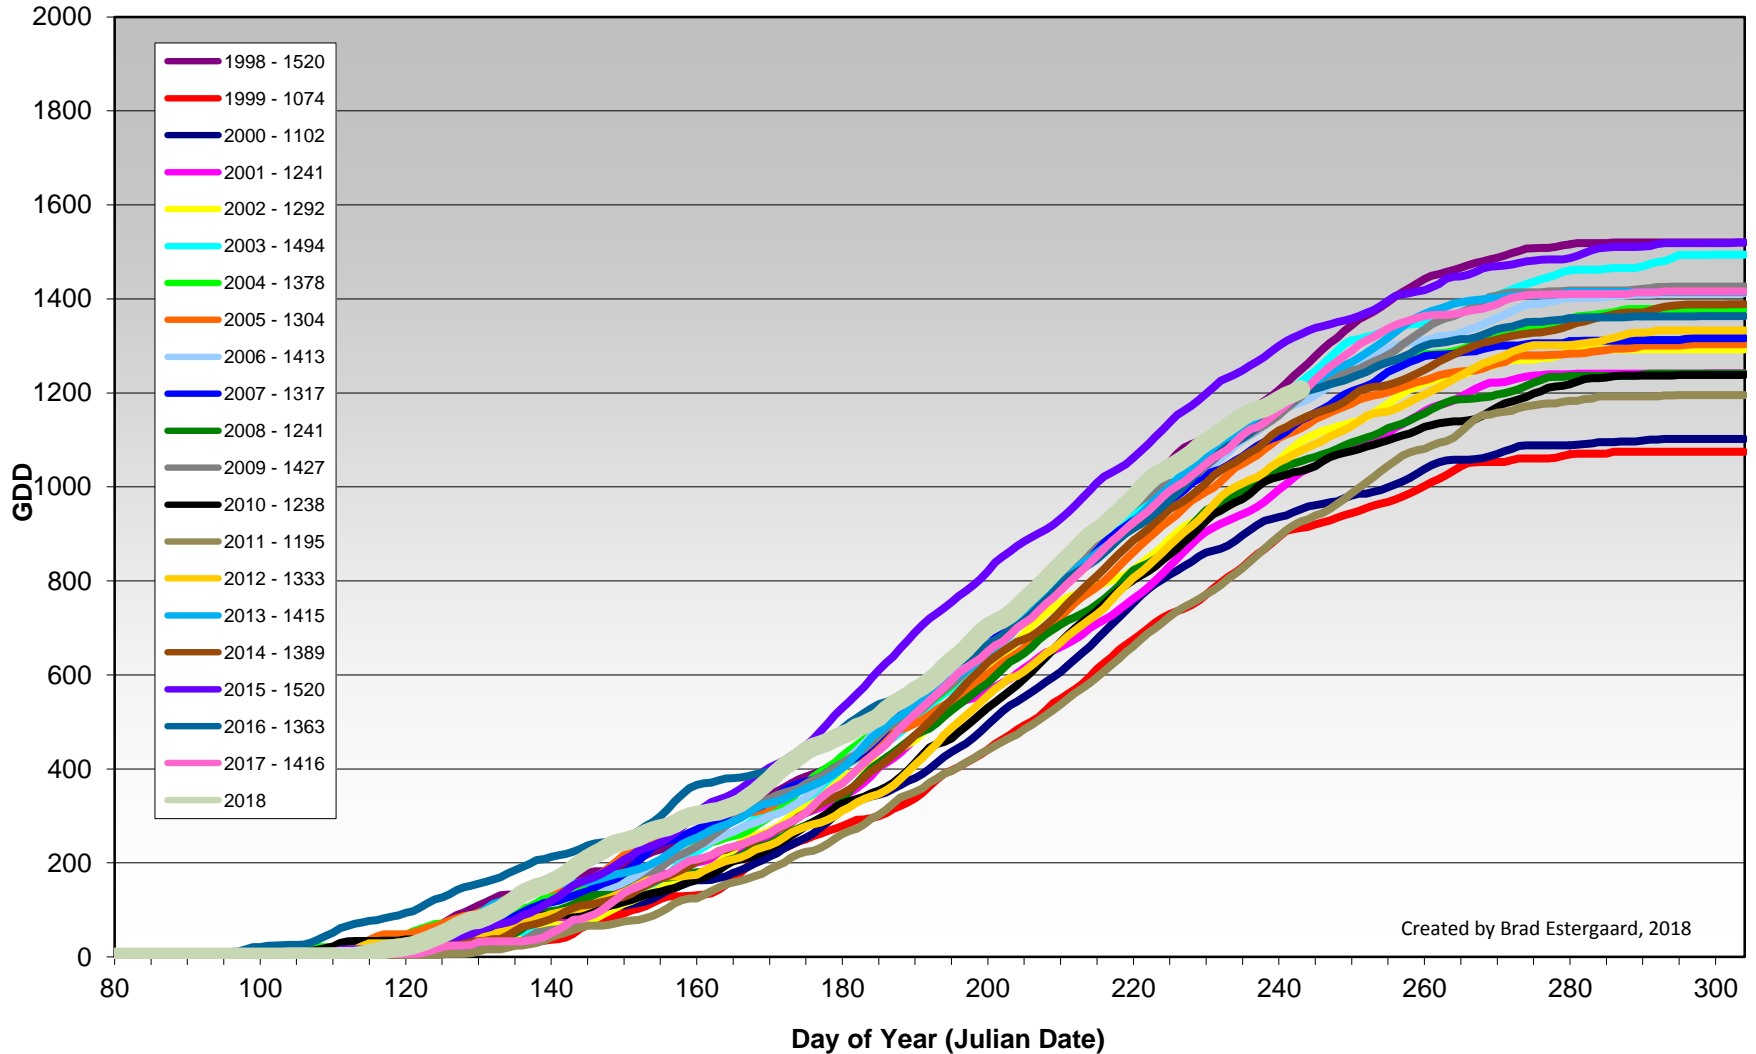

Summerland - Total Monthly Growing Degree Days [AUGUST] - 1998-2018

August

Month

Created by Brad Estergaard, 2018

Summerland - Growing Degree Day Accumulation - 1998-2018 - April through August

Summerland - Growing Degree Day Accumulation - 1998-2018

Osoyoos - Total Monthly Growing Degree Days [AUGUST] - 1998-2018

Created by Brad Estergaard, 2018

August

Month

Osoyoos - Growing Degree Day Accumulation - 1998-2018 - April through August

Osoyoos - Growing Degree Day Accumulation - 1998-2018