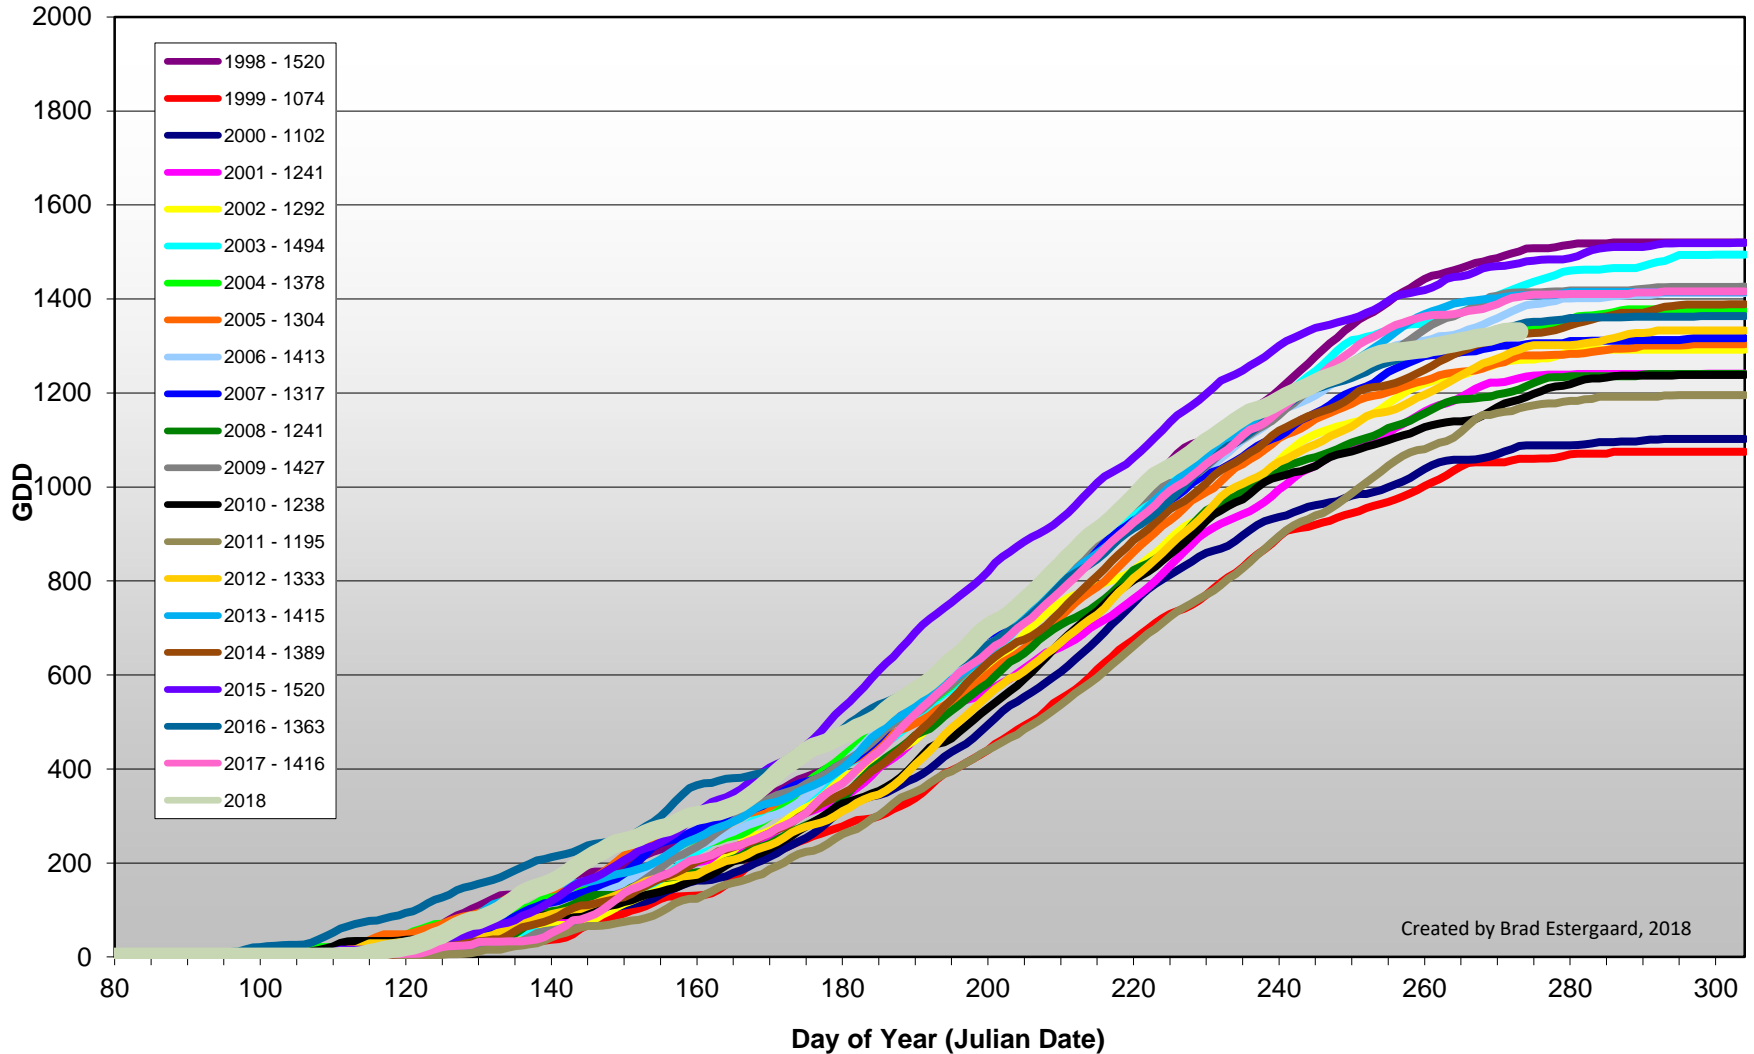

Summerland - Total Monthly Growing Degree Days [SEPTEMBER] - 1998-2018

Created by Brad Estergaard, 2018

Summerland - Growing Degree Day Accumulation - 1998-2018

Created by Brad Estergaard, 2018

Osoyoos - Total Monthly Growing Degree Days [SEPTEMBER] - 1998-2018

Osoyoos - Growing Degree Day Accumulation - 1998-2018

Created by Brad Estergaard, 2018