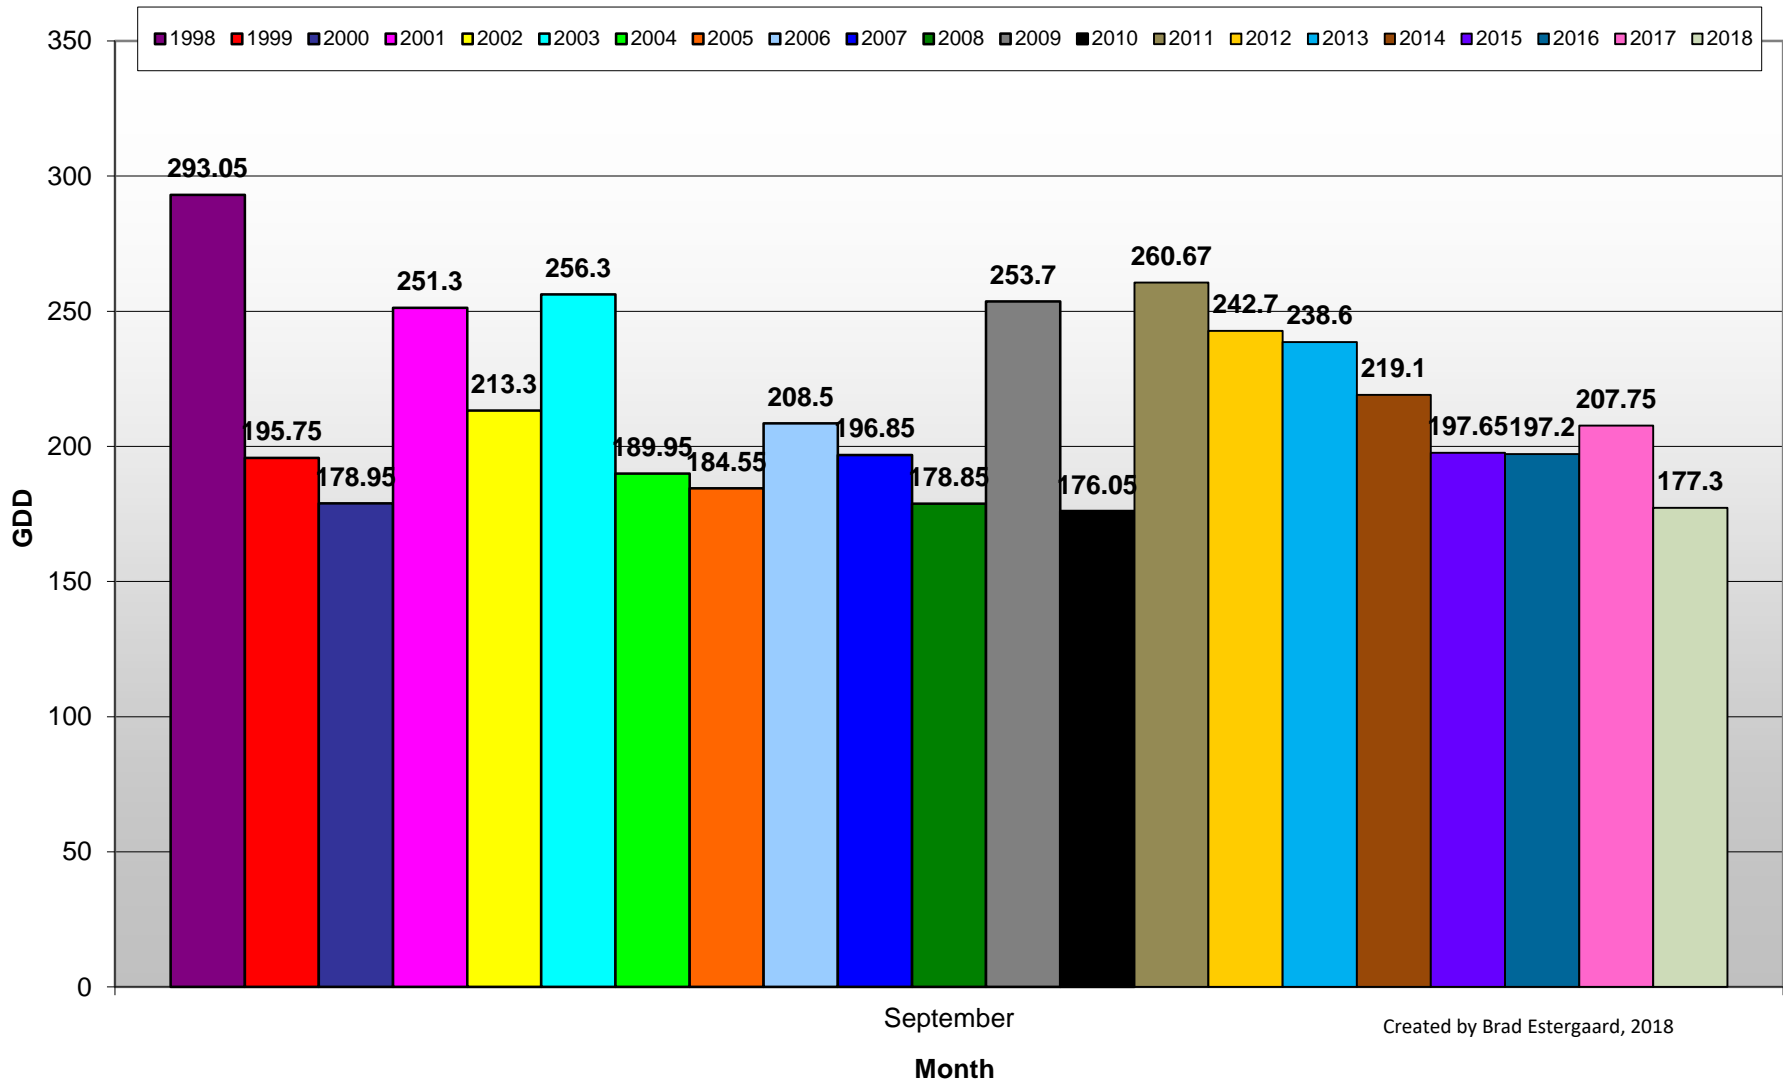

Summerland - Total Monthly Growing Degree Days [SEPTEMBER] - 1998-2018

Created by Brad Estergaard, 2018

Summerland - Growing Degree Day Accumulation - 1998-2018

Created by Brad Estergaard, 2018

Osoyoos - Total Monthly Growing Degree Days [SEPTEMBER] - 1998-2018