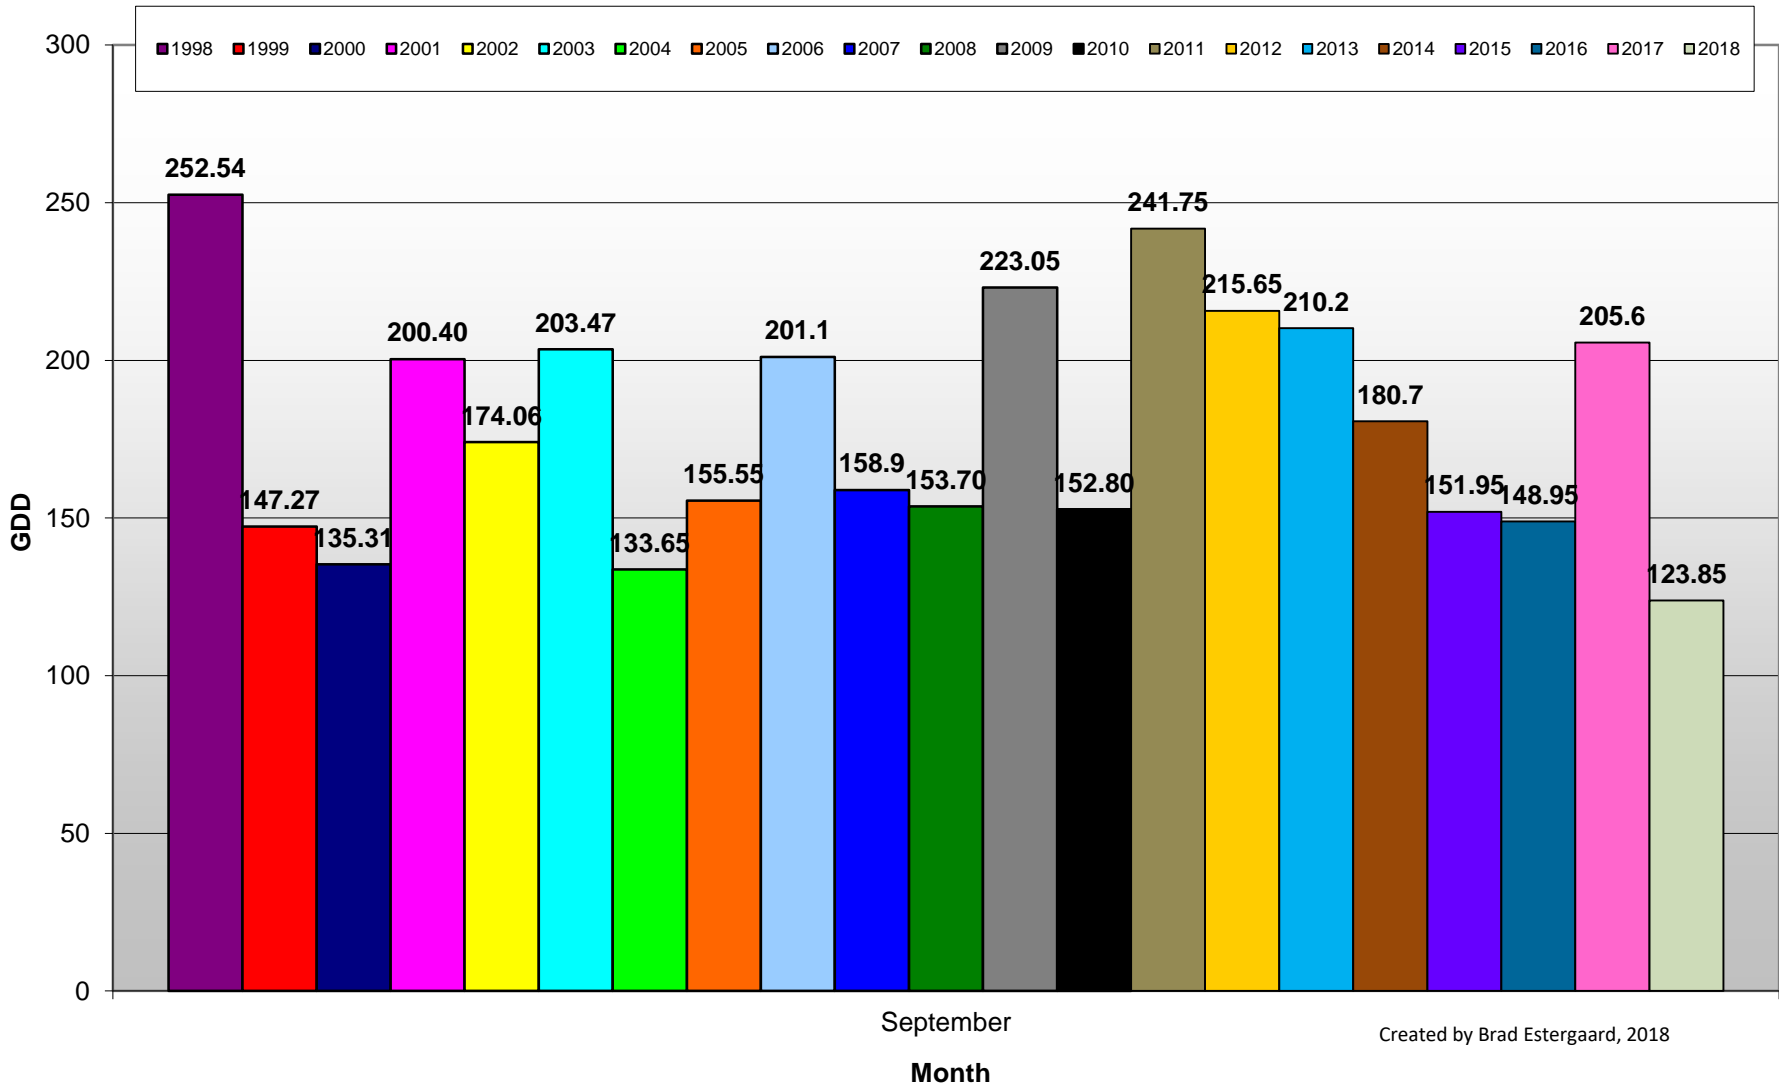

Summerland - Total Monthly Growing Degree Days [SEPTEMBER] - 1998-2018

Created by Brad Estergaard, 2018

Summerland - Growing Degree Day Accumulation - 1998-2018

Created by Brad Estergaard, 2018

Osoyoos - Total Monthly Growing Degree Days [SEPTEMBER] - 1998-2018