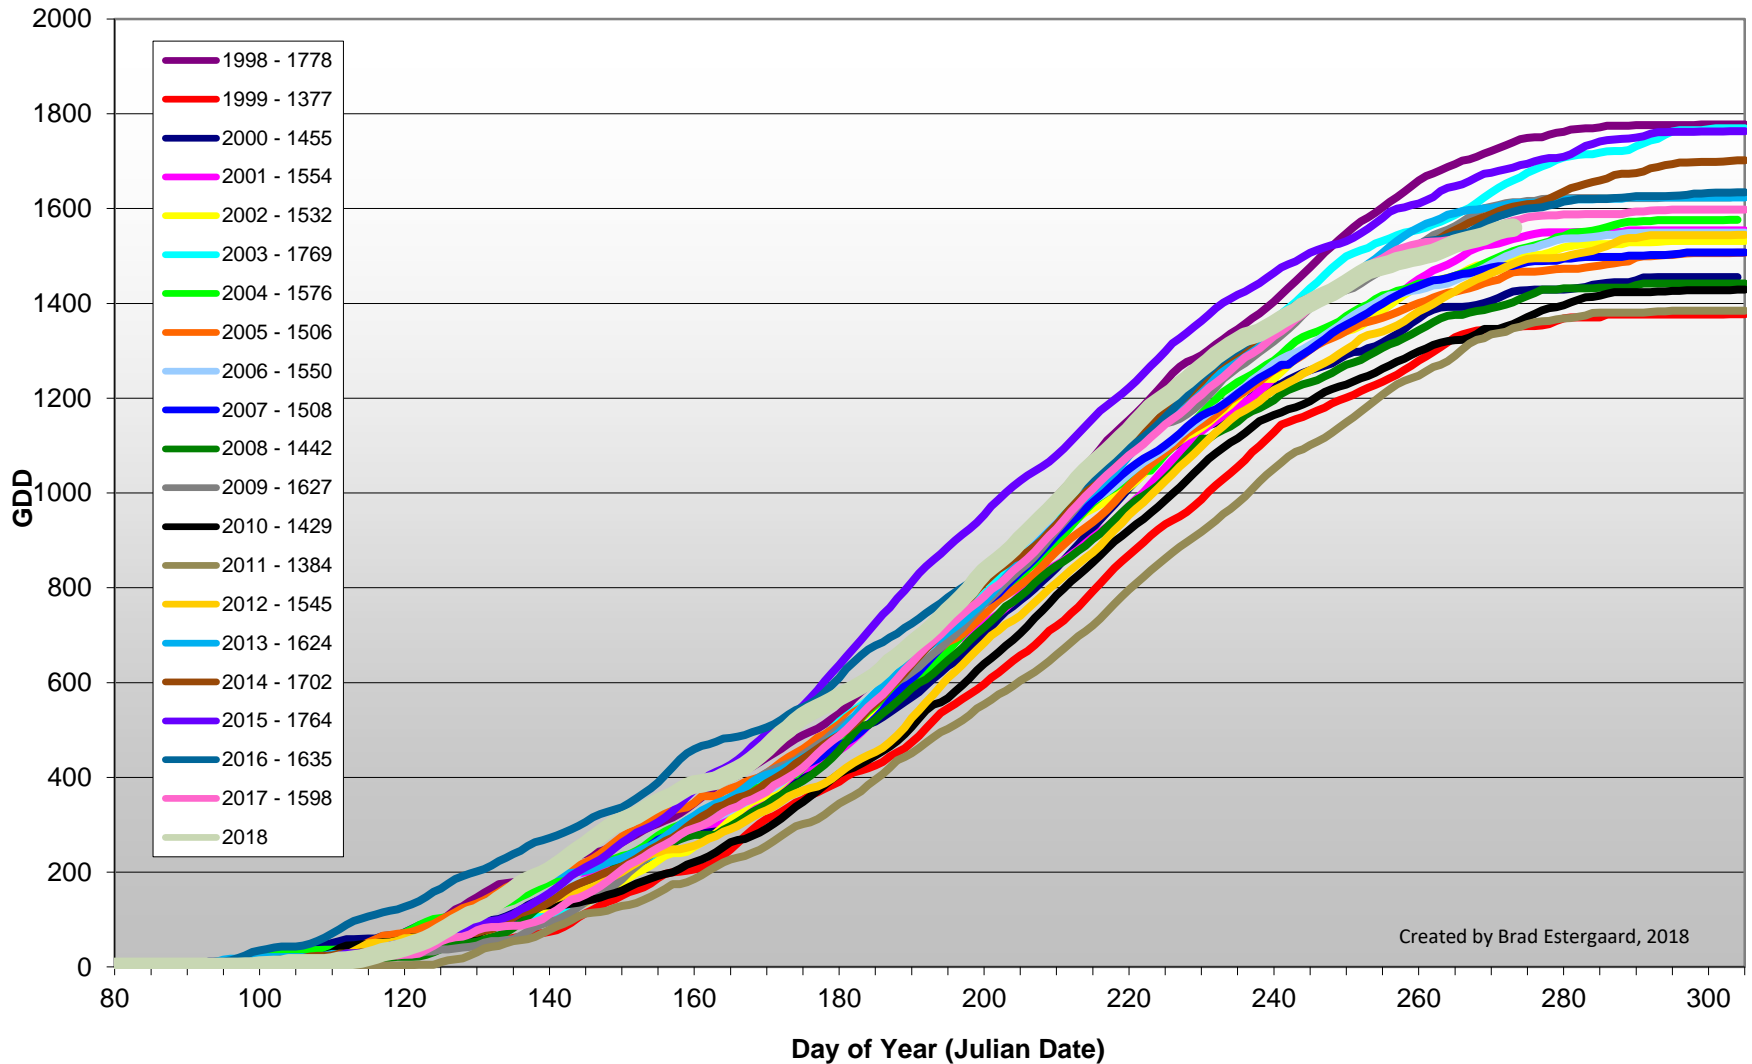

Summerland - Total Monthly Growing Degree Days [SEPTEMBER] - 1998-2018

Created by Brad Estergaard, 2018

Summerland - Growing Degree Day Accumulation - 1998-2018

Created by Brad Estergaard, 2018

Osoyoos - Total Monthly Growing Degree Days [SEPTEMBER] - 1998-2018

Osoyoos - Growing Degree Day Accumulation - 1998-2018

Created by Brad Estergaard, 2018