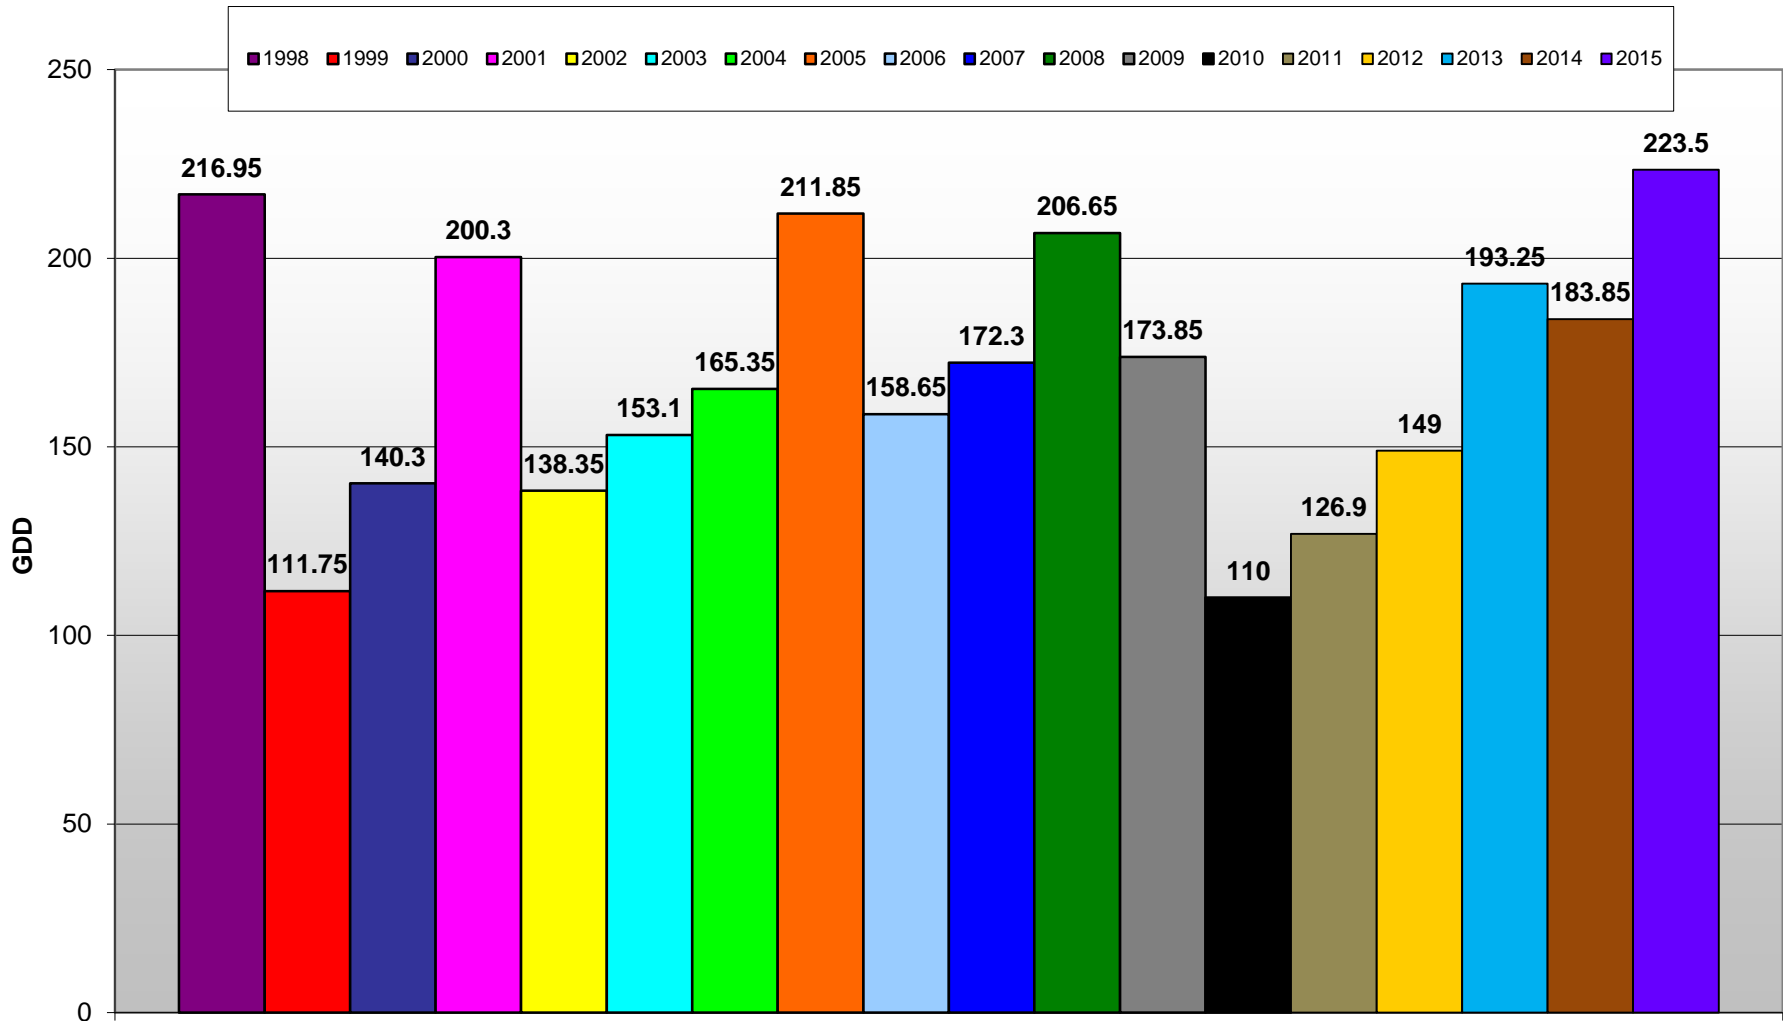

Osoyoos - Total Monthly Growing Degree Days [MAY] - 1998-2015

May

Month

Brad Estergaard - Wine Grape Research Centre @ PARC