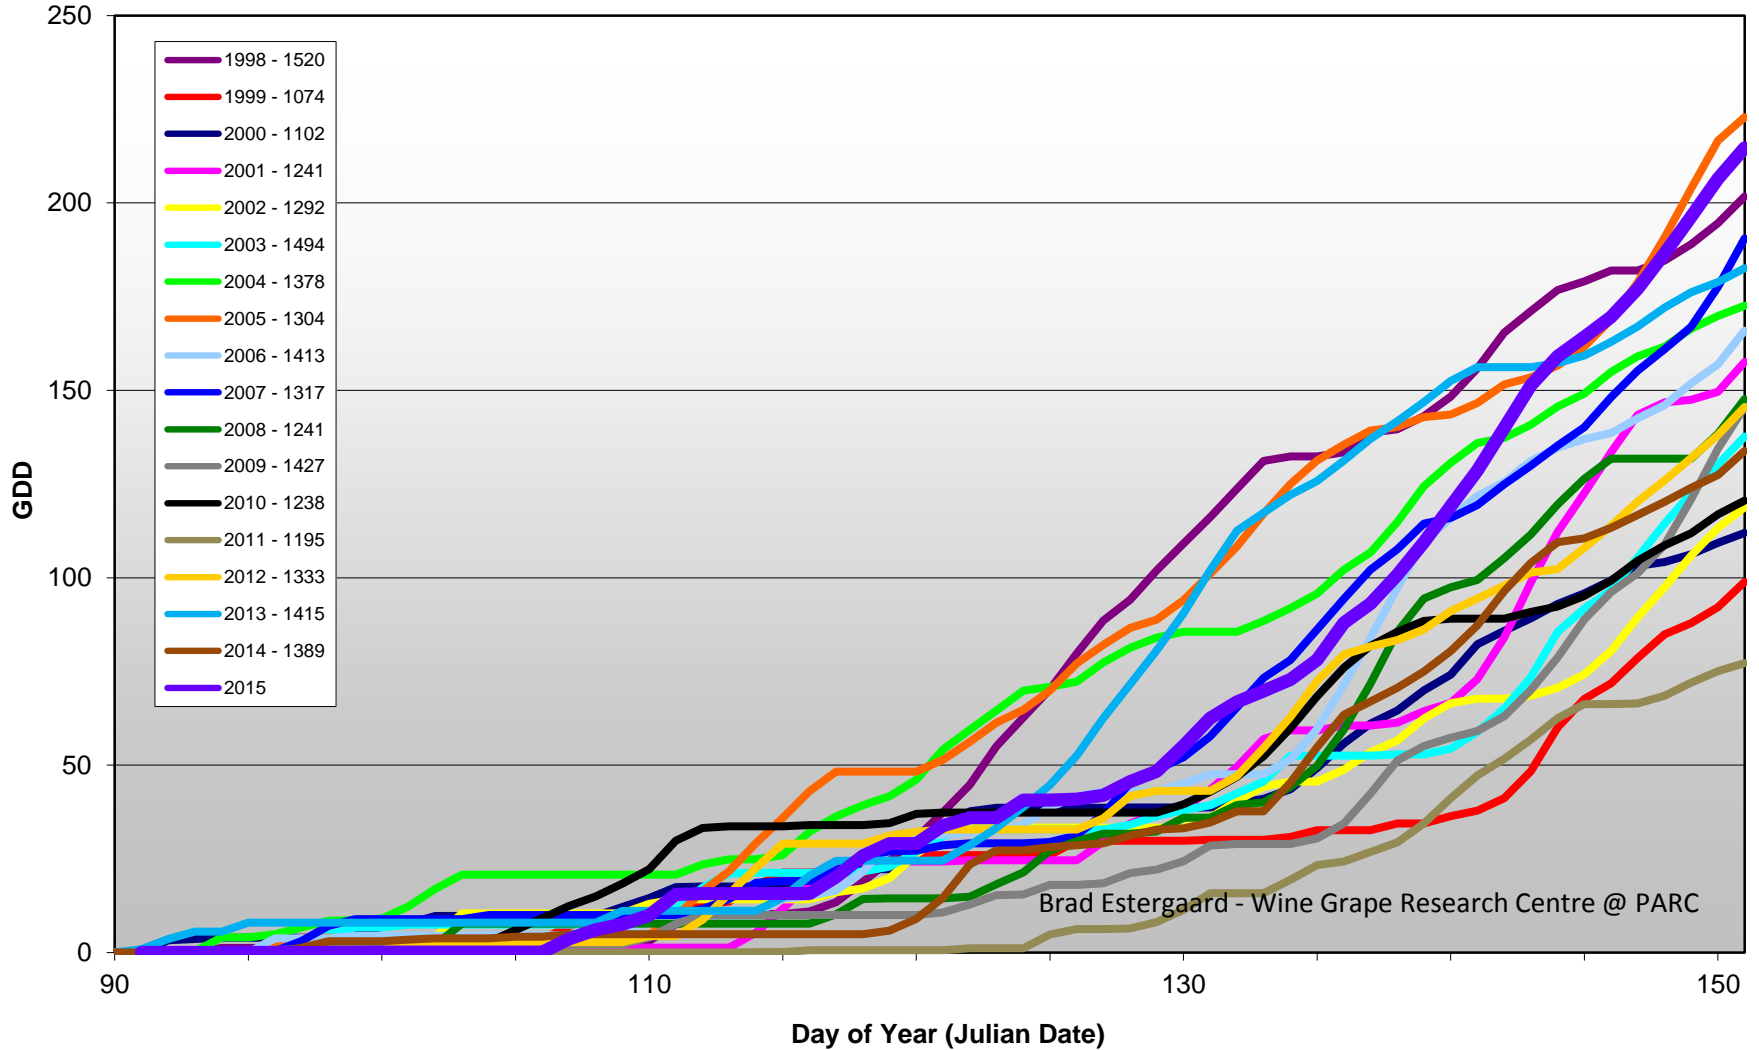

## Summerland - Total Monthly Growing Degree Days [MAY] - 1998-2015

May

Month

Brad Estergaard - Wine Grape Research Centre @ PARC

## Summerland - Total Monthly Growing Degree Days - April + May - 1998-2015

# Summerland - Growing Degree Day Accumulation - 1998-2015 - April + May