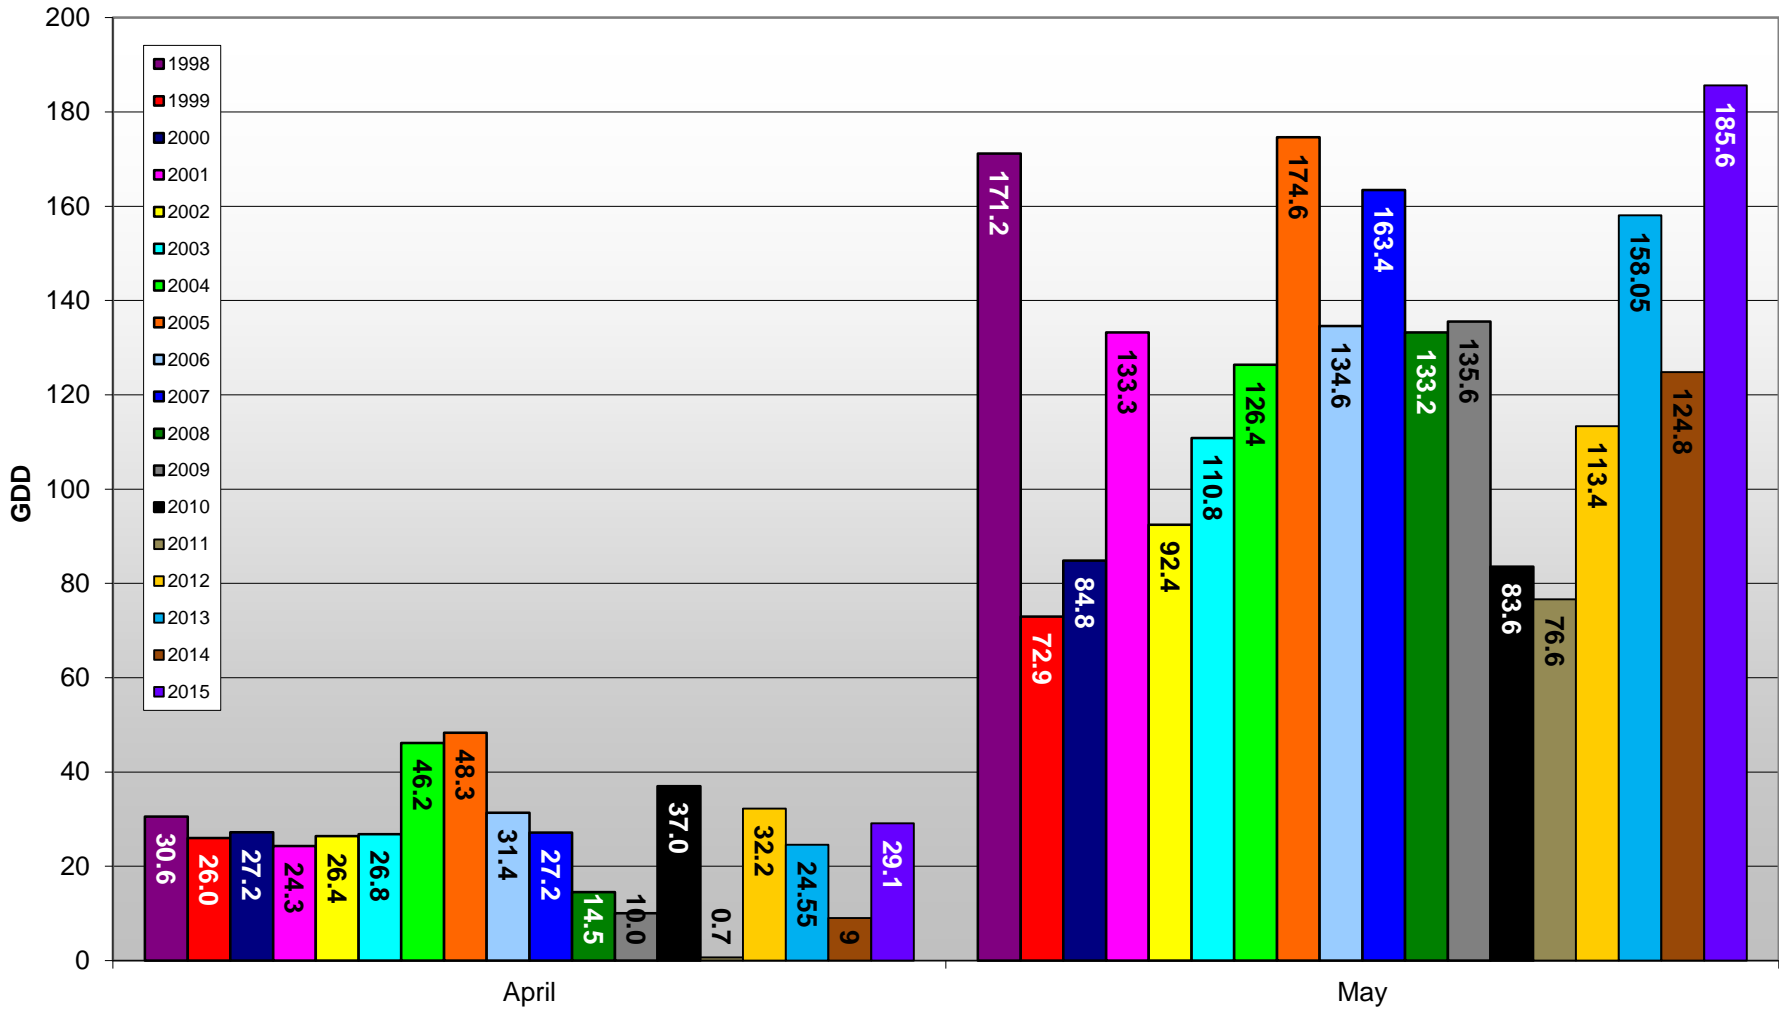

## Summerland - Total Monthly Growing Degree Days [MAY] - 1998-2015

May

Month

Brad Estergaard - Wine Grape Research Centre @ PARC

## Summerland - Total Monthly Growing Degree Days - April + May - 1998-2015

# Summerland - Growing Degree Day Accumulation - 1998-2015 - April + May