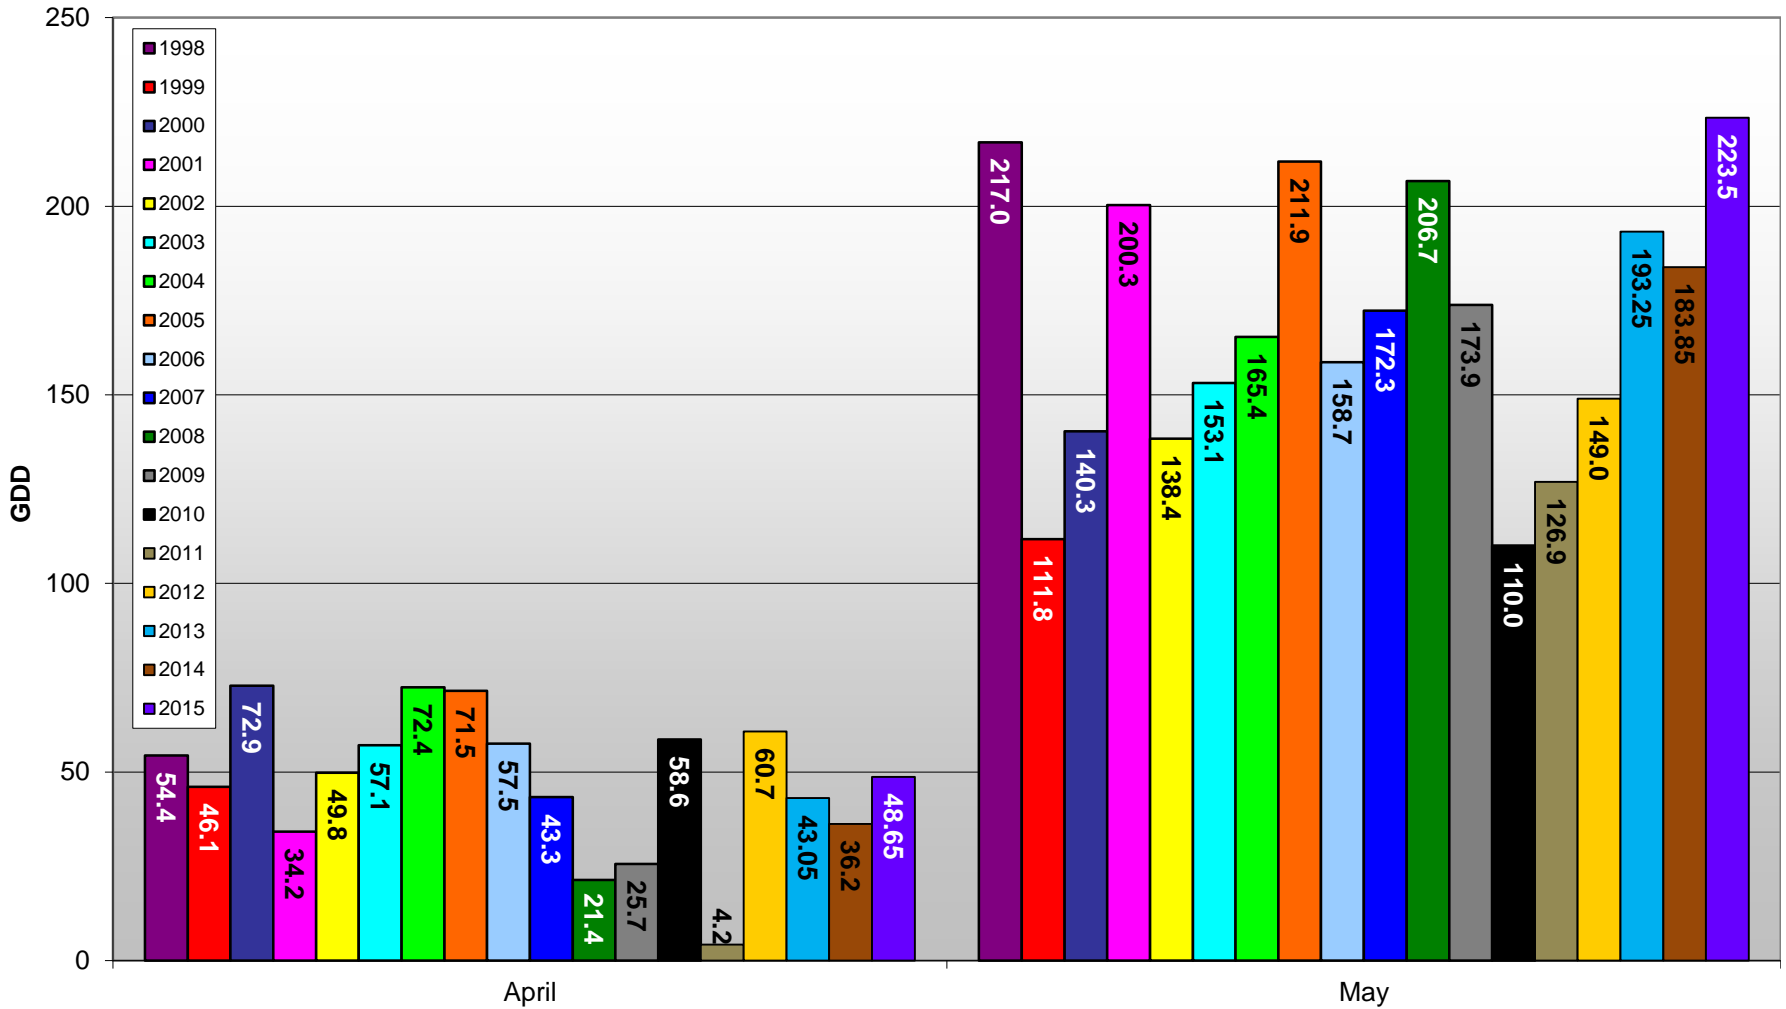

## Summerland - Total Monthly Growing Degree Days - April + May - 1998-2015

# Summerland - Growing Degree Day Accumulation - 1998-2015 - April + May

## Osoyoos - Total Monthly Growing Degree Days [MAY] - 1998-2015

May

Month

Brad Estergaard - Wine Grape Research Centre @ PARC

## Osoyoos - Total Monthly Growing Degree Days - April + May - 1998-2015