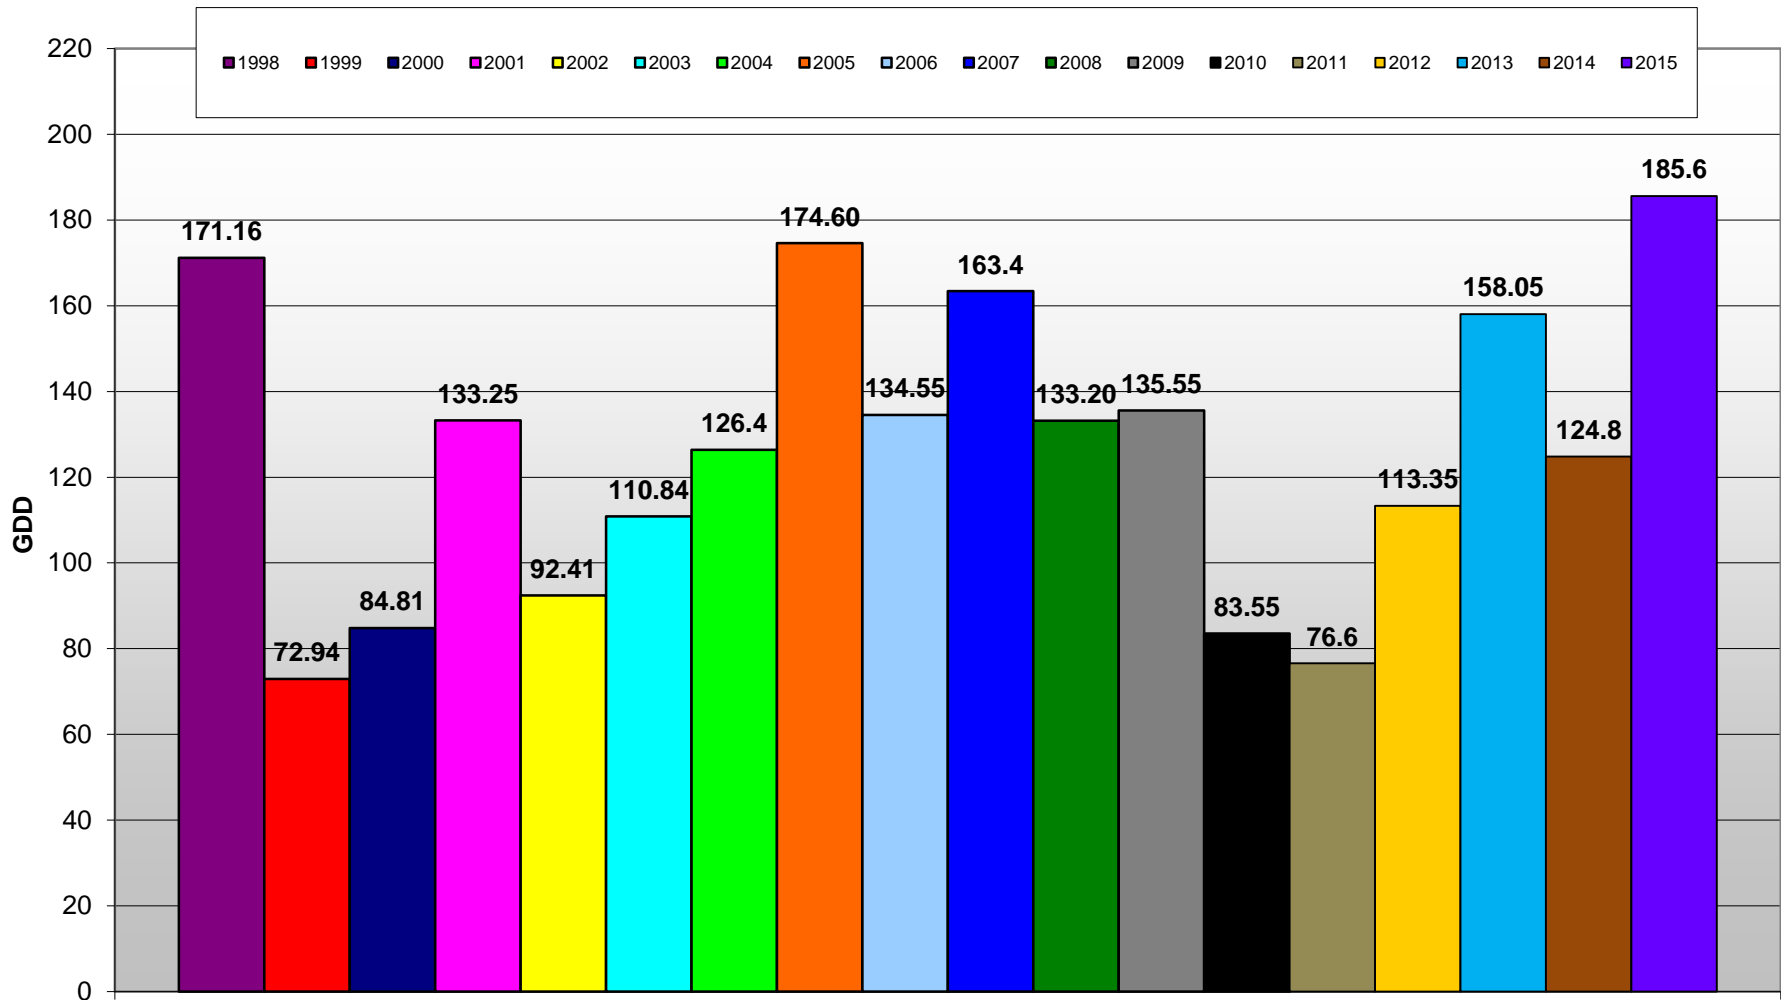

## Summerland - Total Monthly Growing Degree Days [MAY] - 1998-2015

May

Month

Brad Estergaard - Wine Grape Research Centre @ PARC

## Summerland - Total Monthly Growing Degree Days - April + May - 1998-2015

# Summerland - Growing Degree Day Accumulation - 1998-2015 - April + May