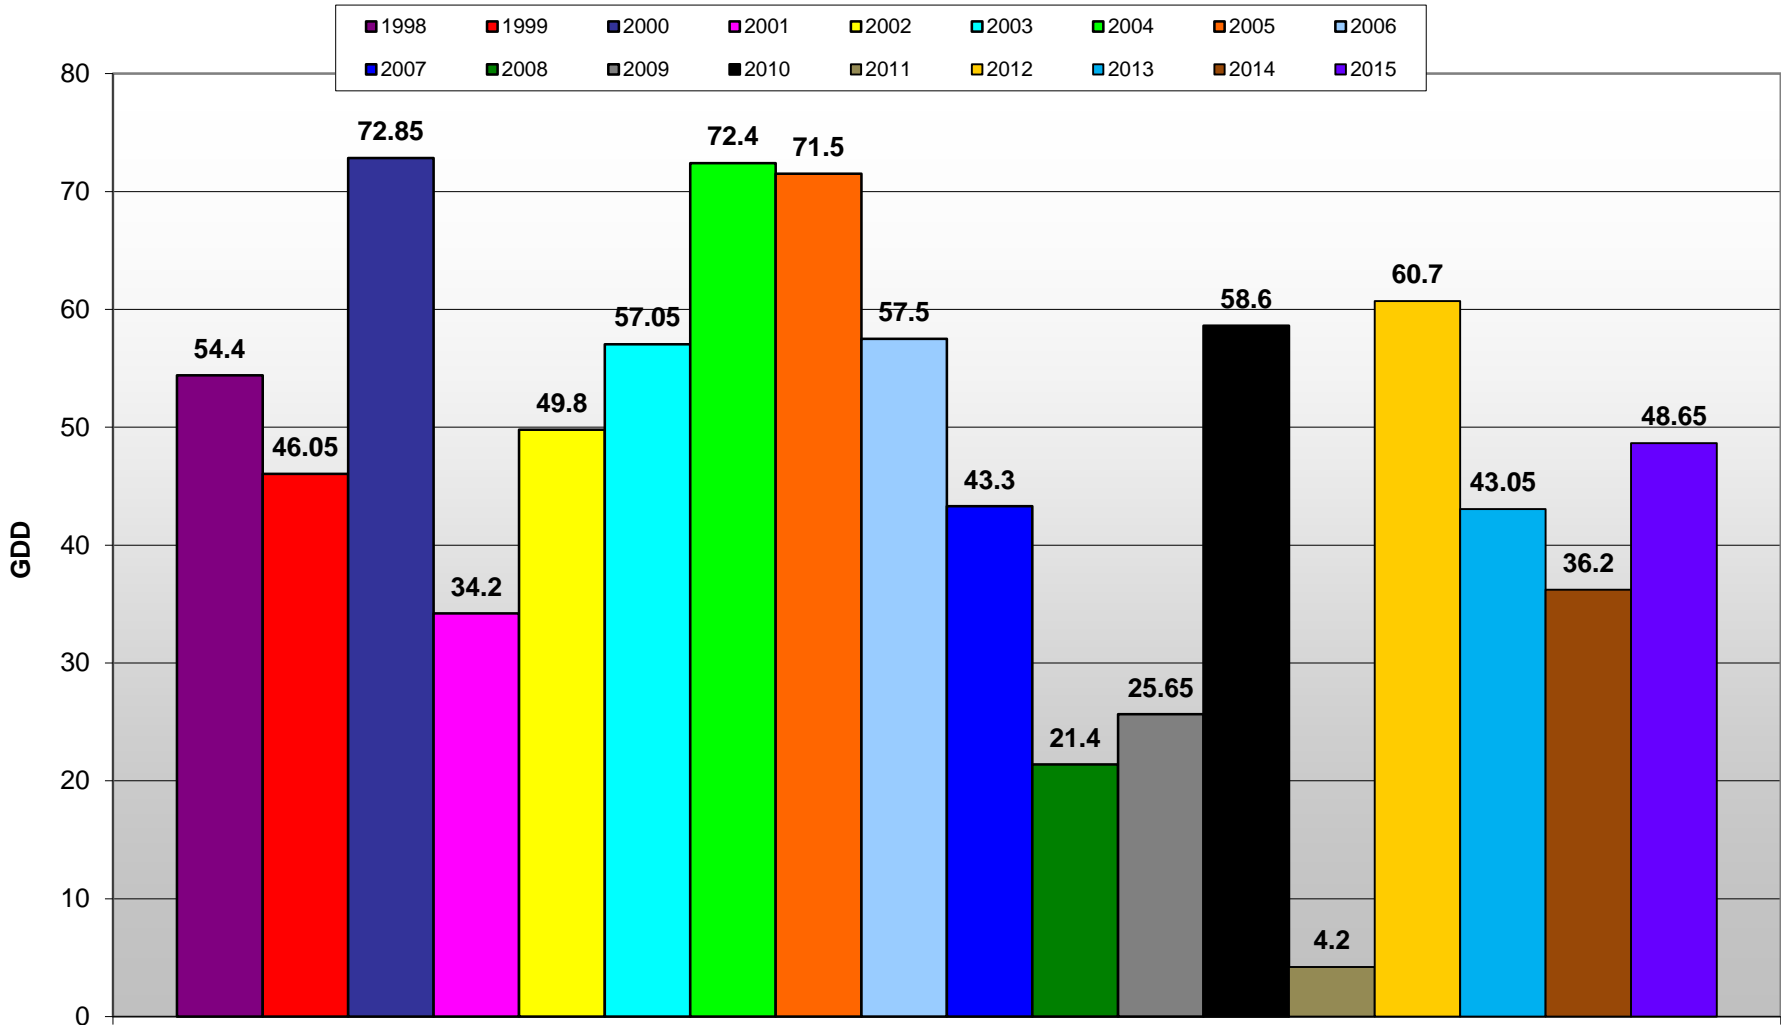

Summerland - Total Monthly Growing Degree Days [APRIL] - 1998-2015

April

Month

Brad Estergaard - Wine Grape Research Centre @ PARC

Summerland - GDD accumulation in March - 2013, 2014, 2015

Osoyoos - Total Monthly Growing Degree Days [APRIL] - 1998-2015

April

Month

Brad Estergaard - Wine Grape Research Centre @ PARC

Osoyoos - GDD accumulation in March - 2013, 2014, 2015