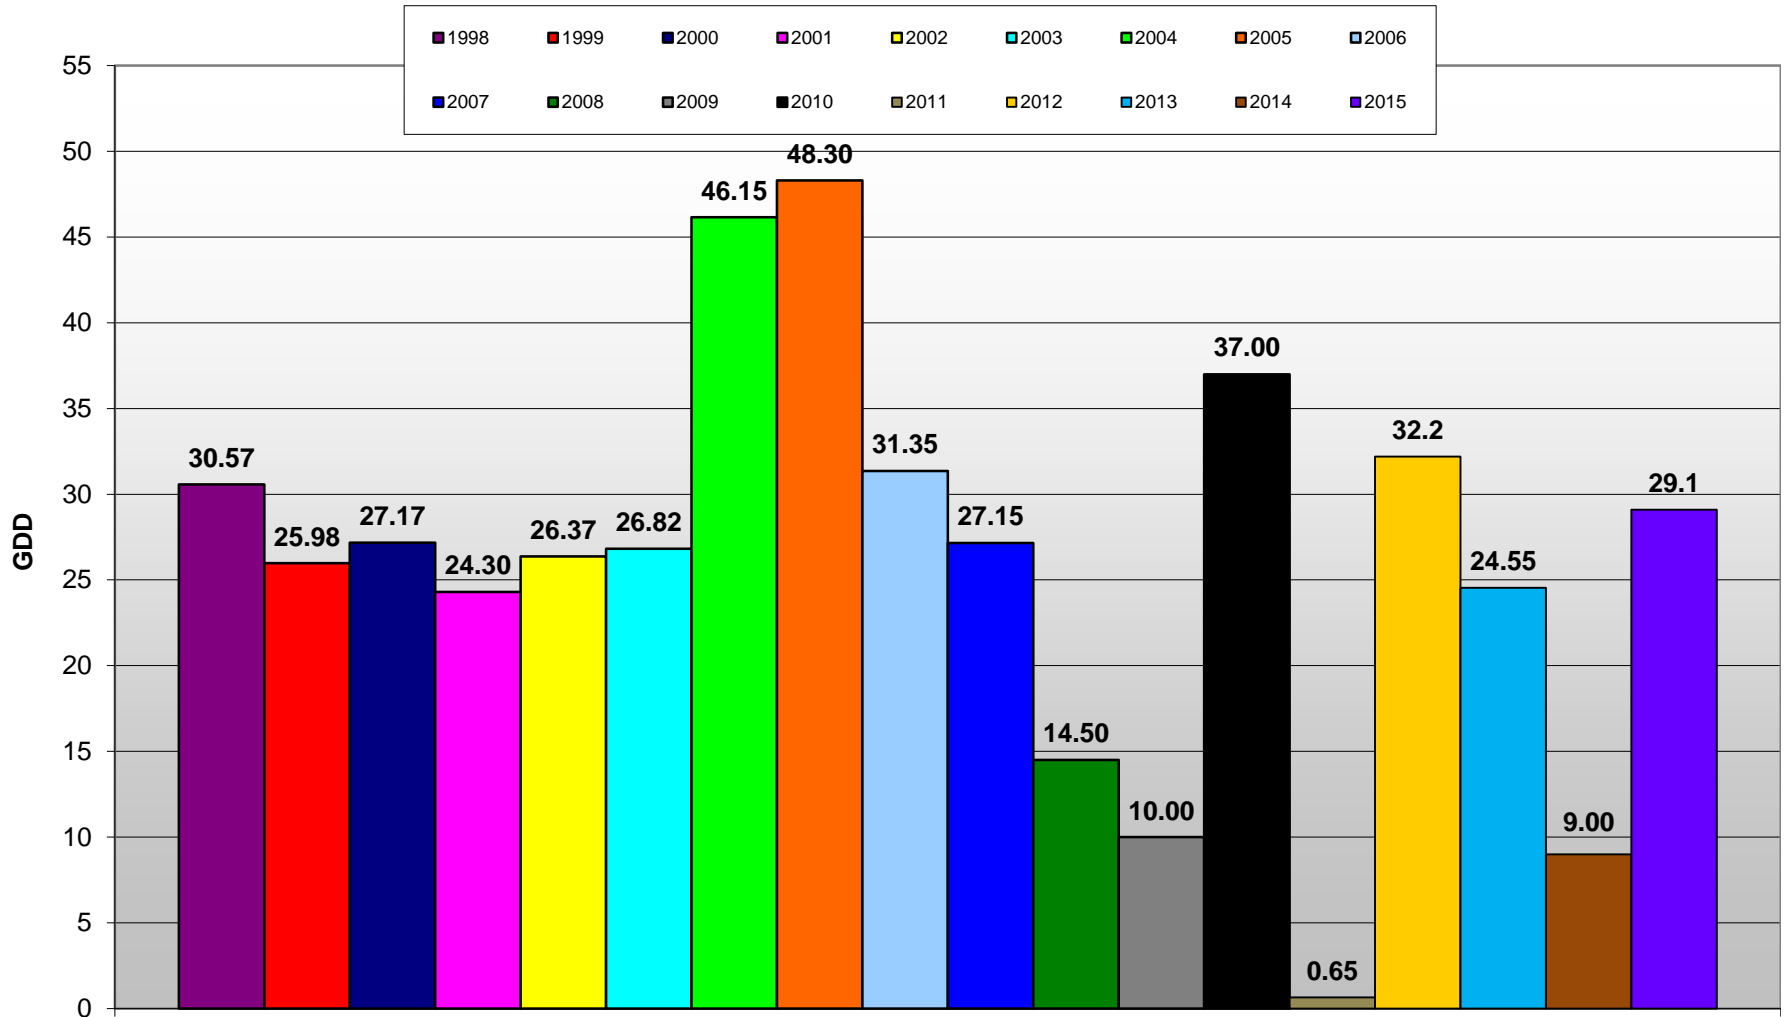

Summerland - Total Monthly Growing Degree Days [APRIL] - 1998-2015

April

Month

Brad Estergaard - Wine Grape Research Centre @ PARC

Summerland - GDD accumulation in March - 2013, 2014, 2015

Osoyoos - Total Monthly Growing Degree Days [APRIL] - 1998-2015

April

Month

Brad Estergaard - Wine Grape Research Centre @ PARC

Osoyoos - GDD accumulation in March - 2013, 2014, 2015