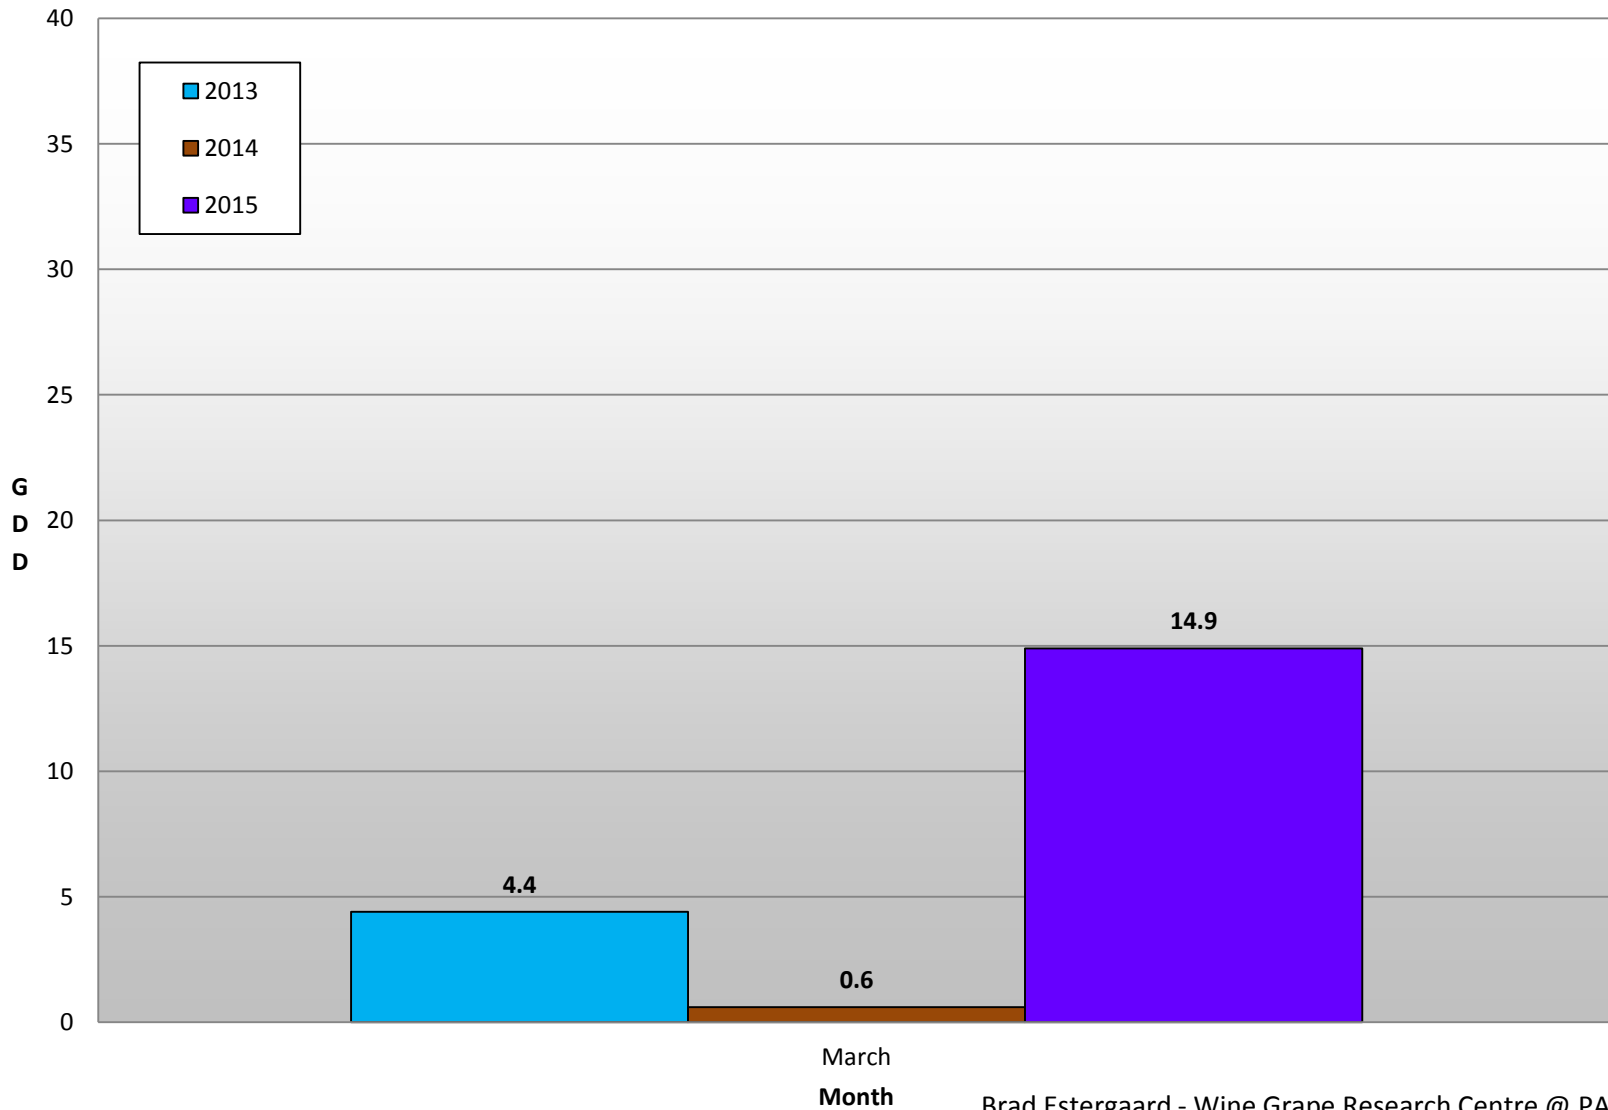

Summerland - Total Monthly Growing Degree Days [APRIL] - 1998-2015

April

Month

Brad Estergaard - Wine Grape Research Centre @ PARC

Summerland - GDD accumulation in March - 2013, 2014, 2015

Osoyoos - Total Monthly Growing Degree Days [APRIL] - 1998-2015

April

Month

Brad Estergaard - Wine Grape Research Centre @ PARC

Osoyoos - GDD accumulation in March - 2013, 2014, 2015