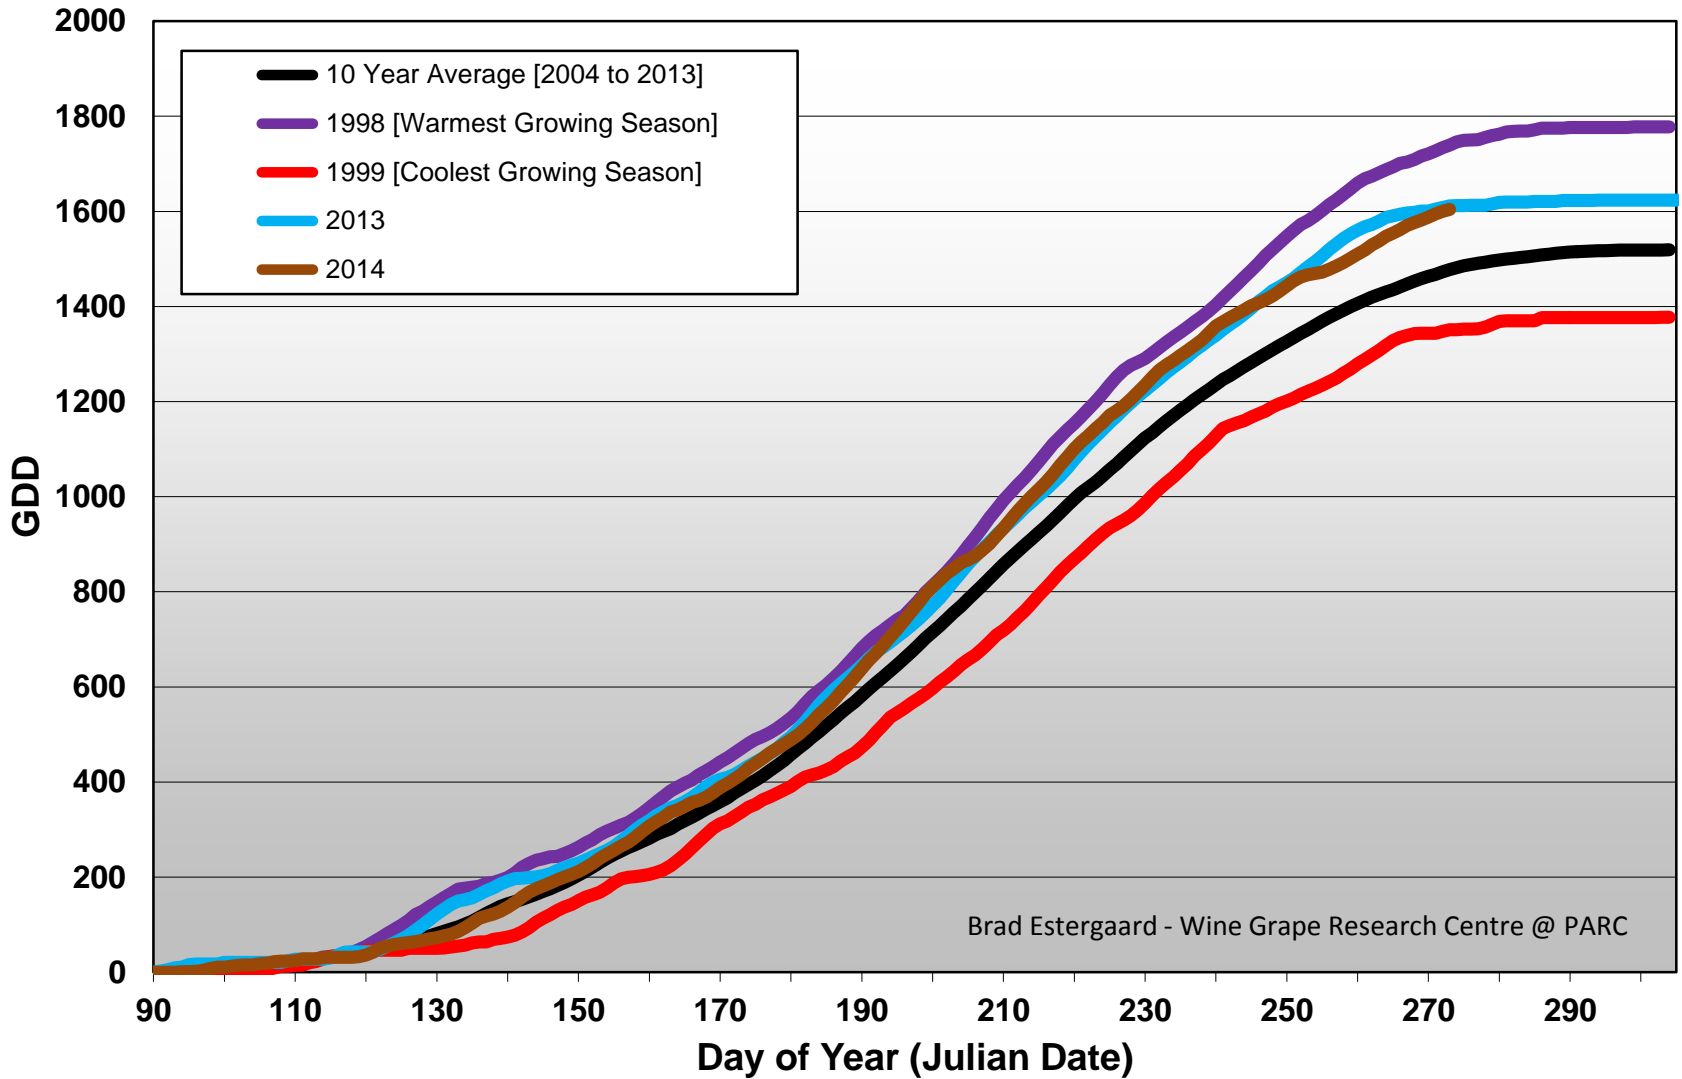

Osoyoos - Cumulative GDD Comparison

Brad Estergaard - Wine Grape Research Centre @ PARC