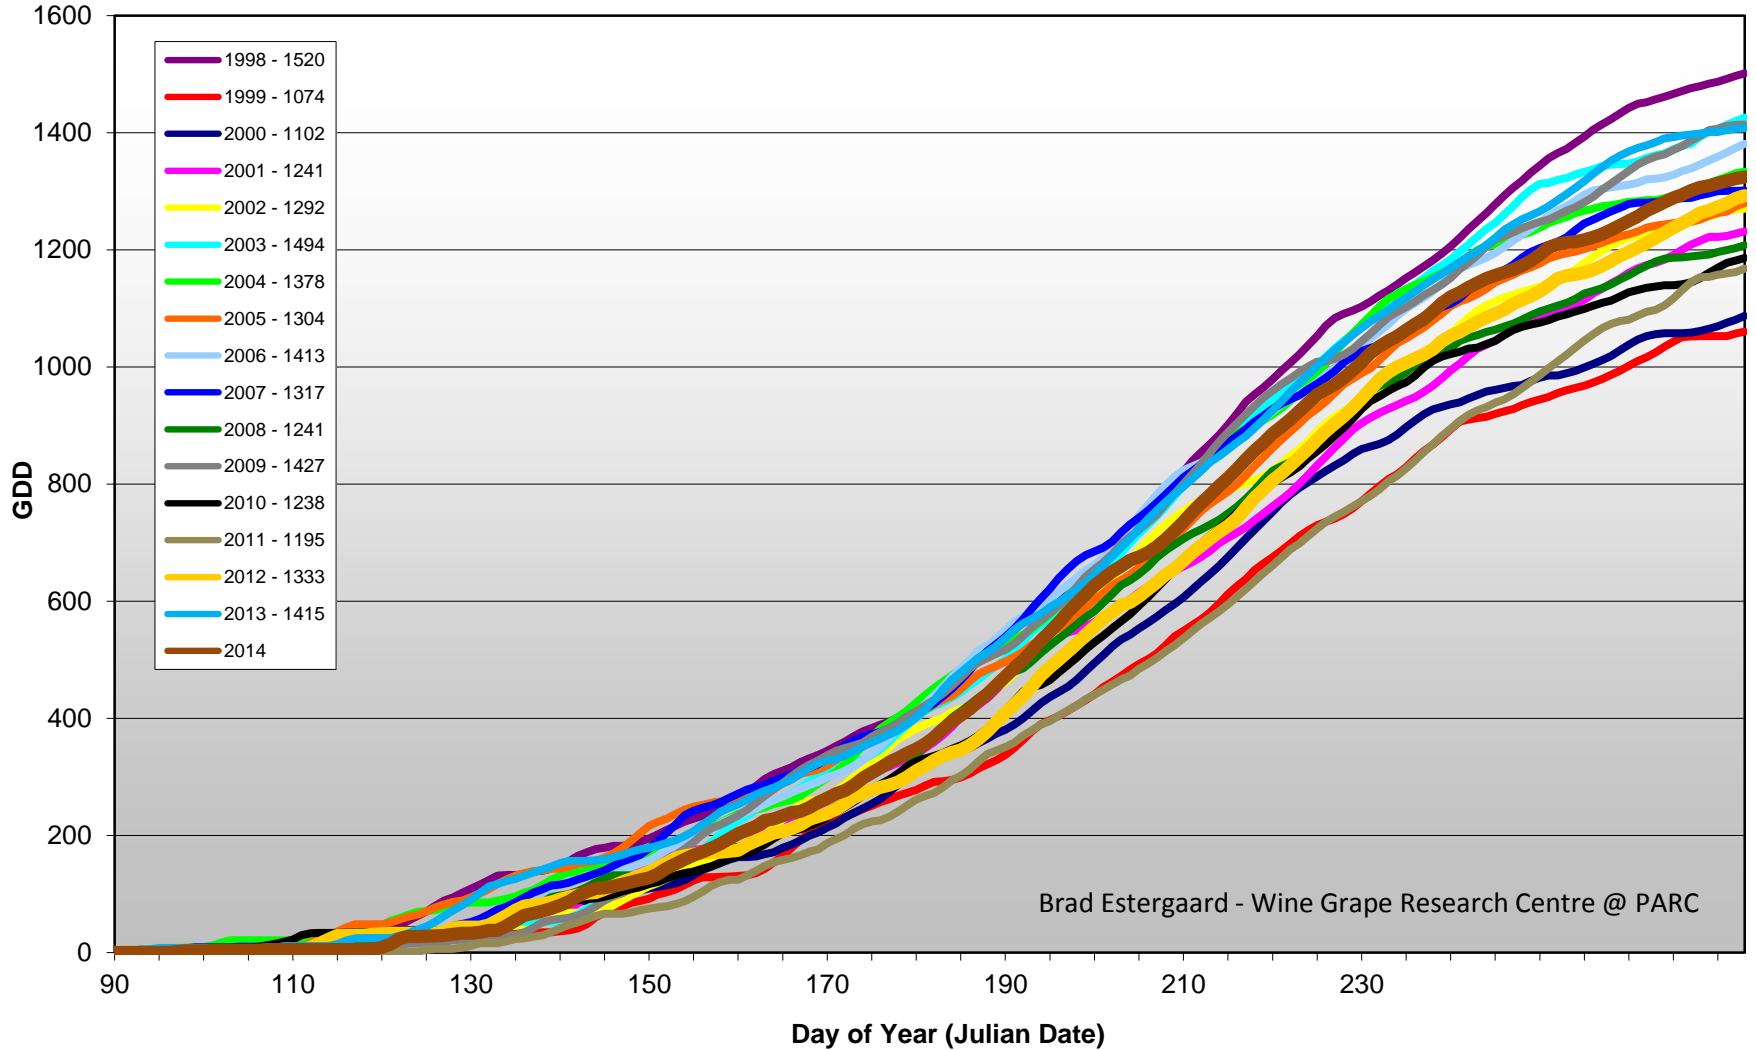

## Summerland - Cumulative GDD Comparison

Brad Estergaard - Wine Grape Research Centre @ PARC

# Summerland - Growing Degree Day Accumulation - 1998-2014 - April through September

## Summerland - Total Monthly Growing Degree Days [SEPTEMBER] - 1998-2014