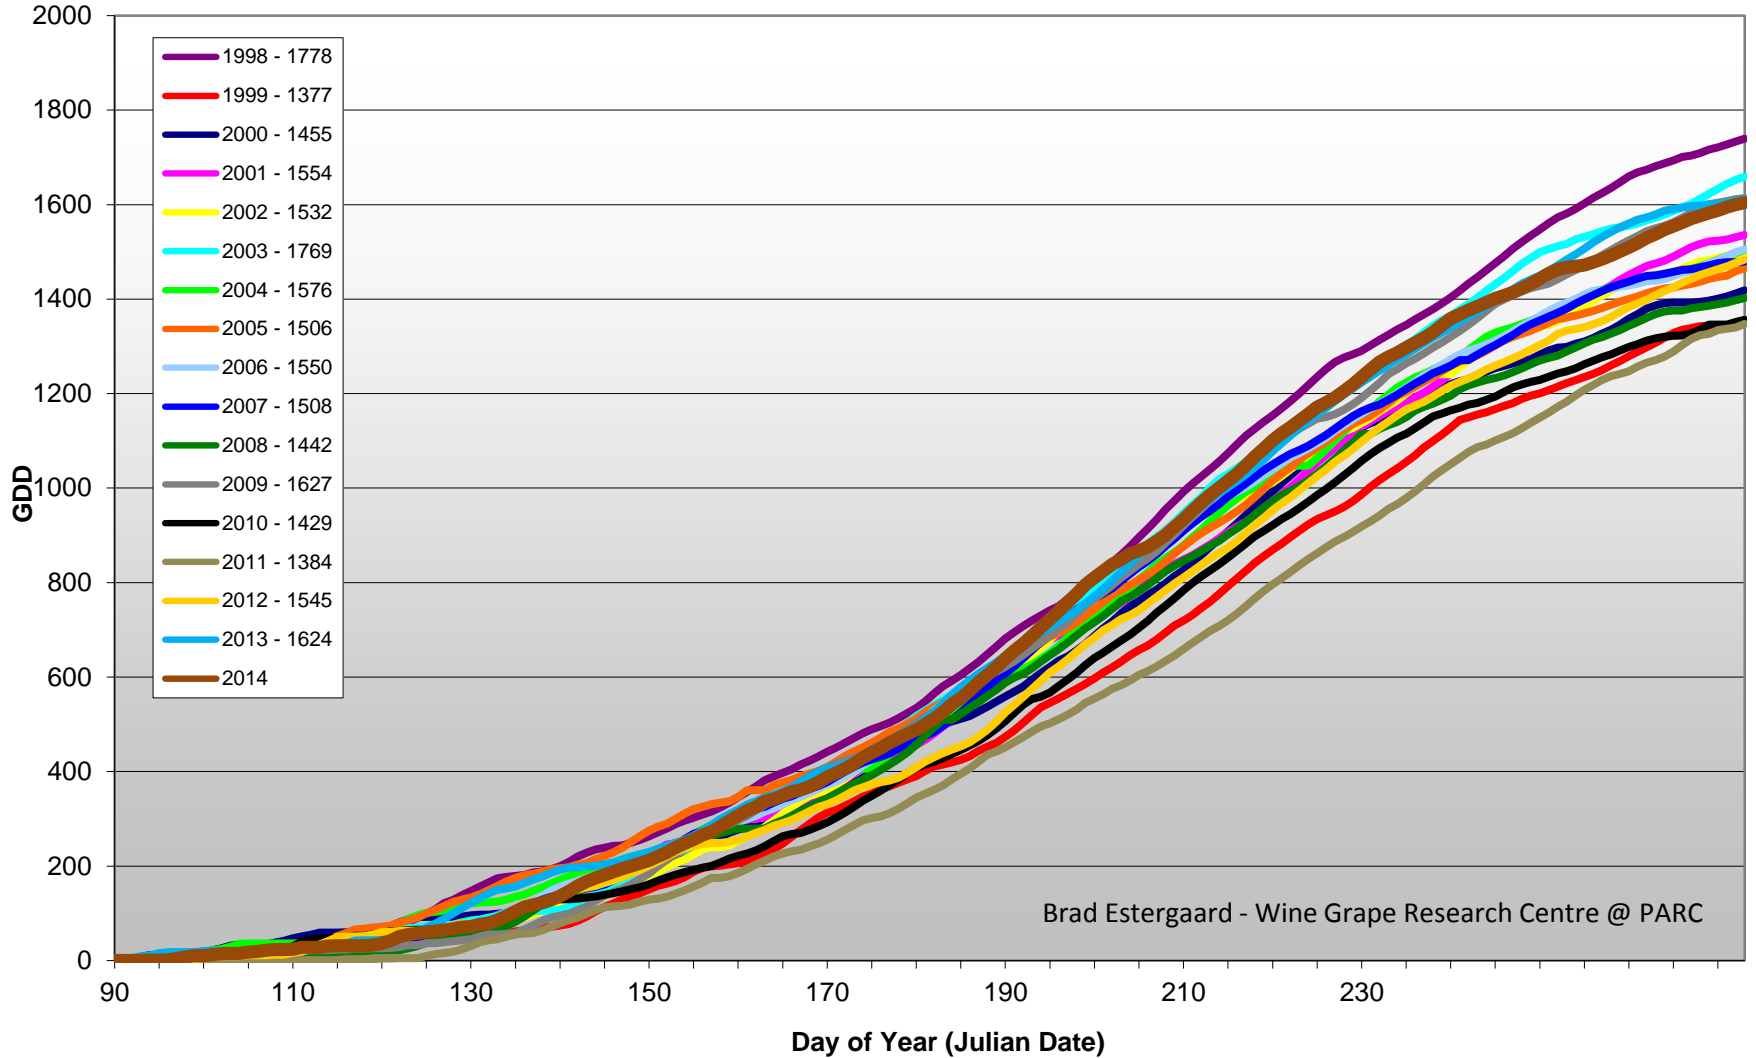

Osoyoos - Growing Degree Day Accumulation - 1998-2014 - April through September