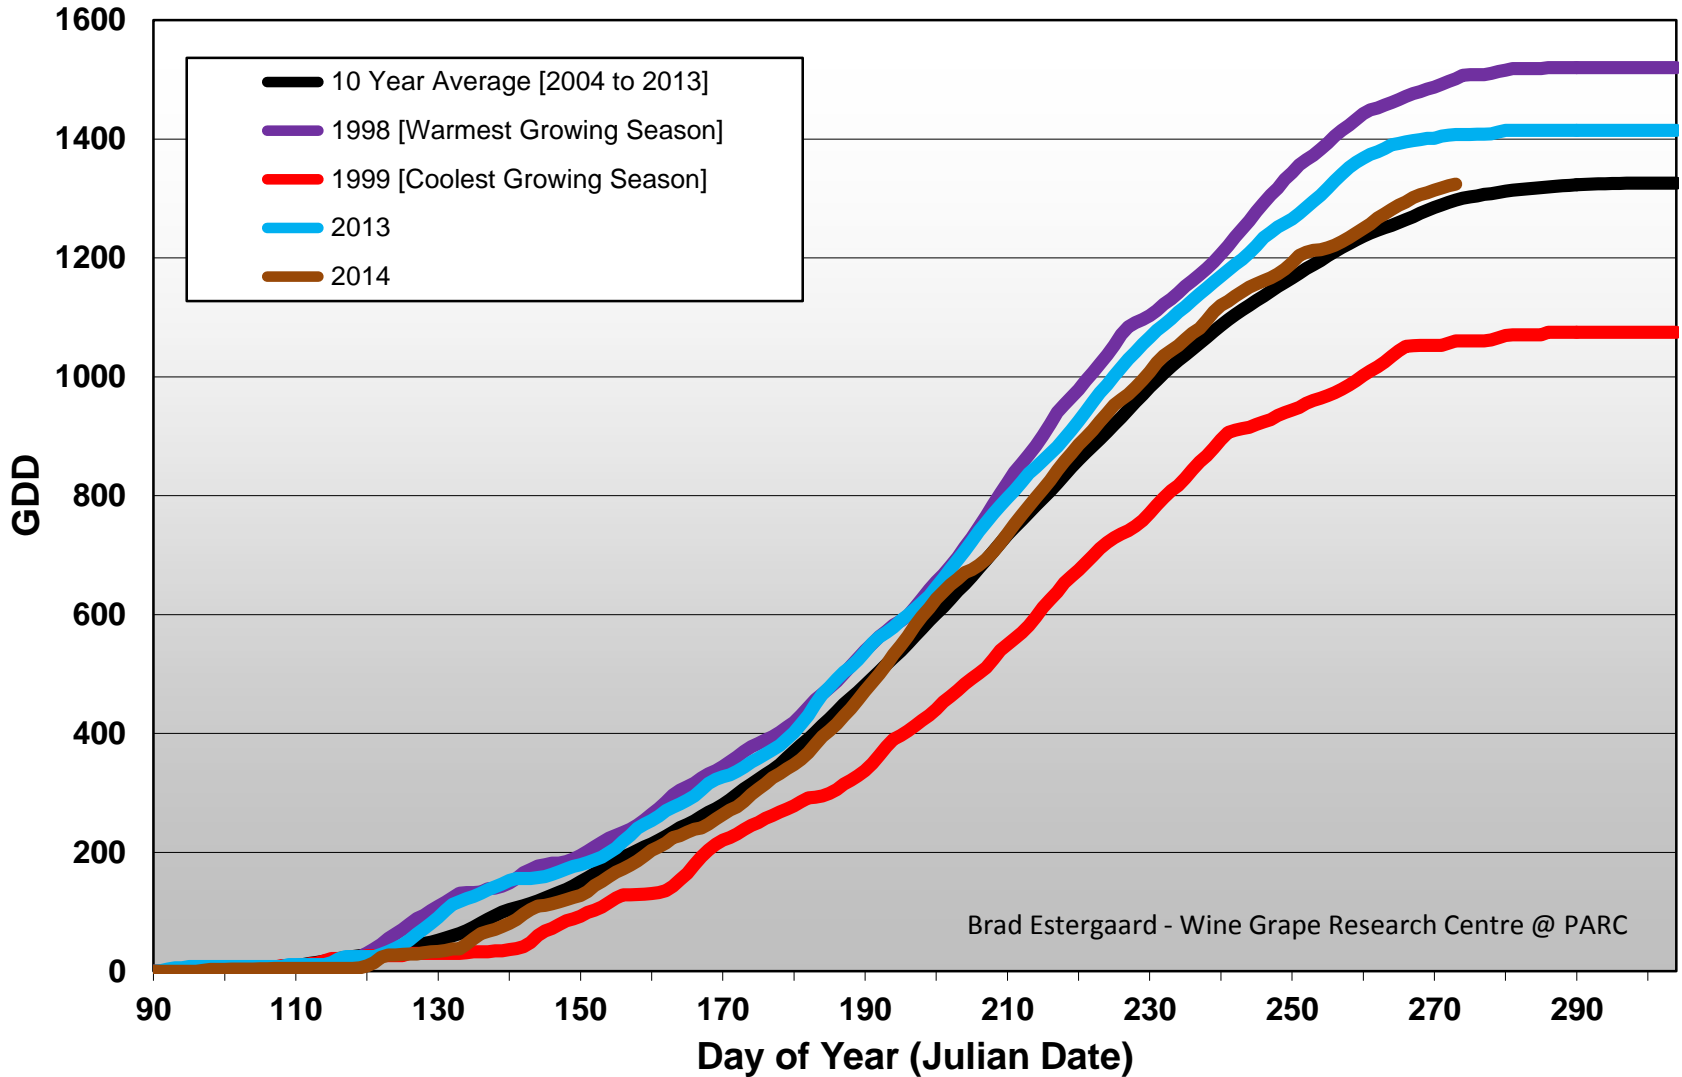

## Summerland - Cumulative GDD Comparison

Brad Estergaard - Wine Grape Research Centre @ PARC

# Summerland - Growing Degree Day Accumulation - 1998-2014 - April through September

## Summerland - Total Monthly Growing Degree Days [SEPTEMBER] - 1998-2014