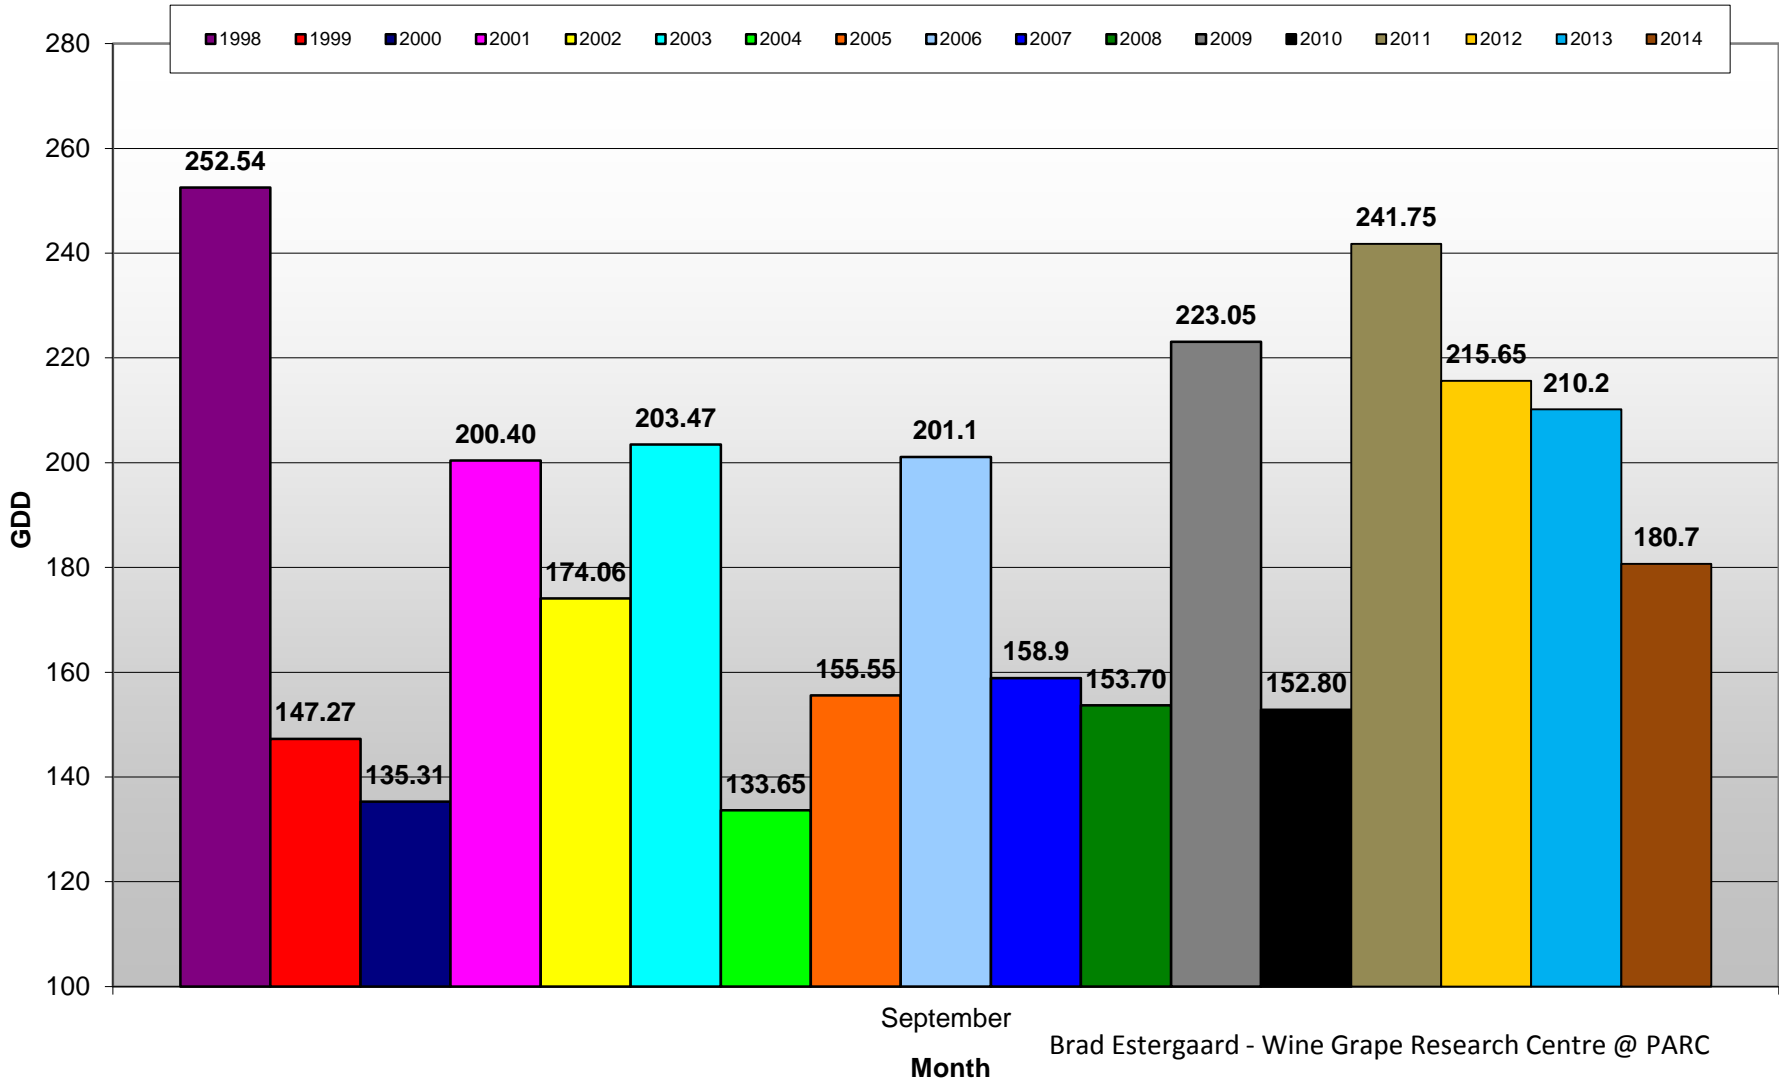

## Summerland - Cumulative GDD Comparison

Brad Estergaard - Wine Grape Research Centre @ PARC

# Summerland - Growing Degree Day Accumulation - 1998-2014 - April through September

## Summerland - Total Monthly Growing Degree Days [SEPTEMBER] - 1998-2014