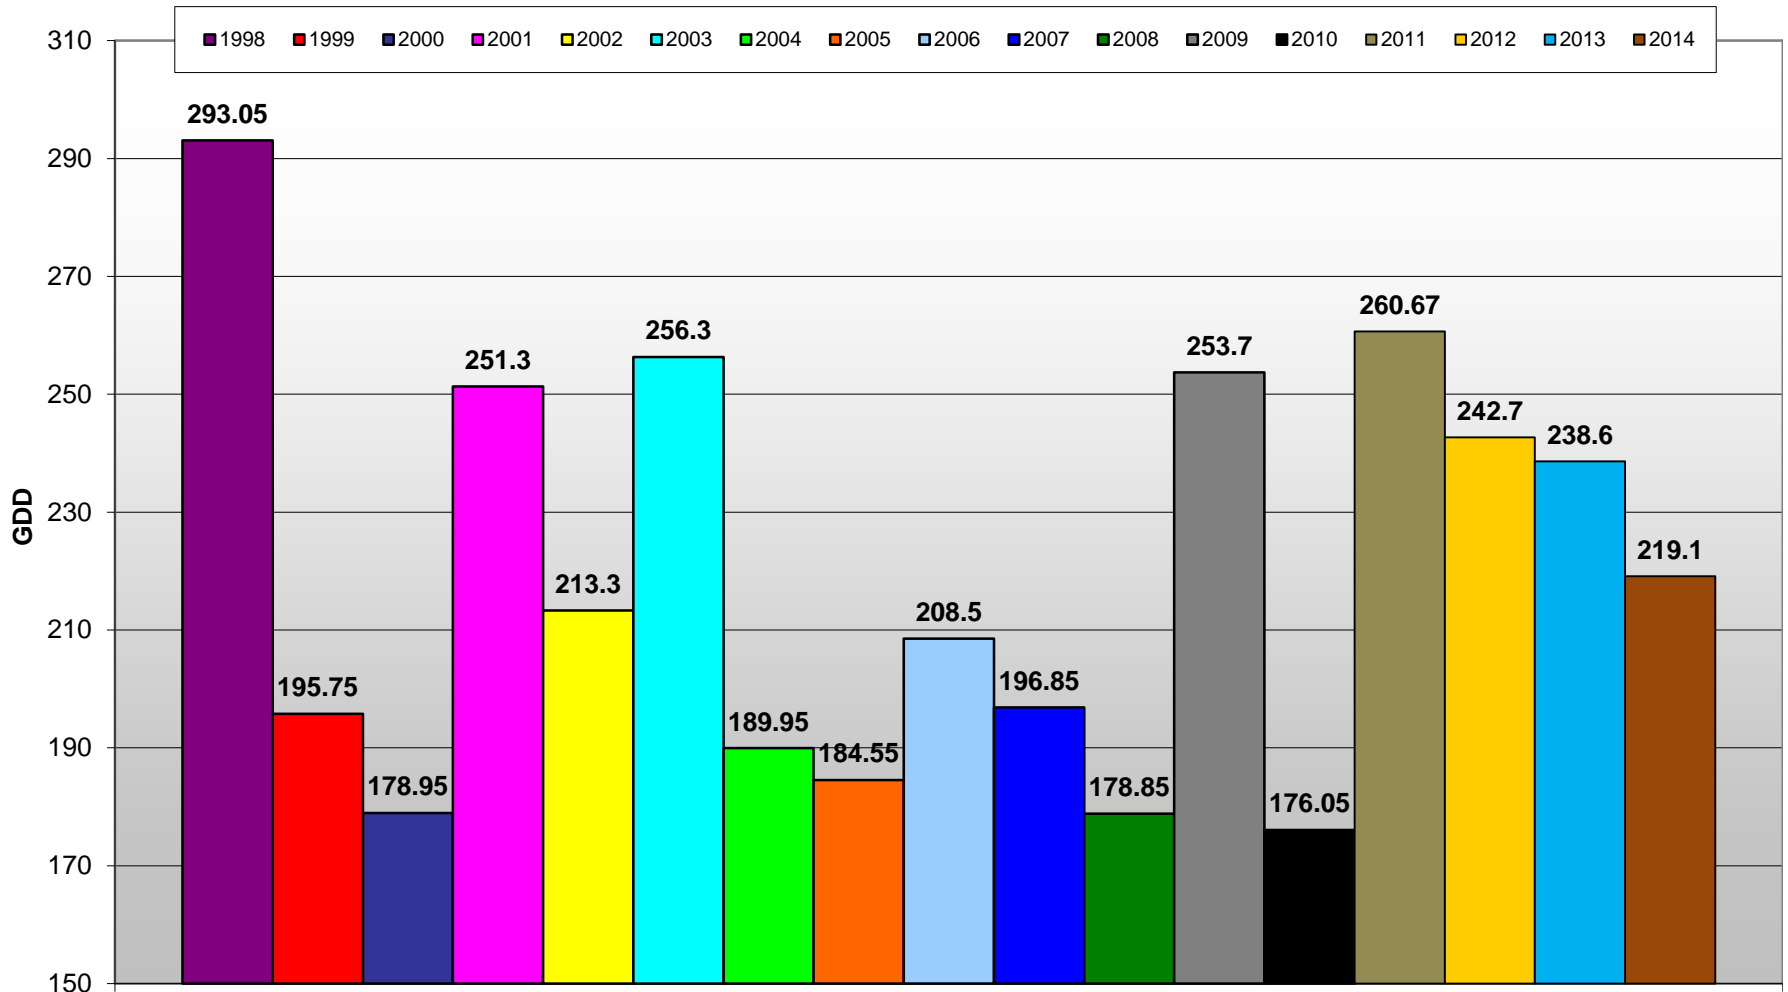

Osoyoos - Total Monthly Growing Degree Days [SEPTEMBER] - 1998-2014

Brad Estergaard - Wine Grape Research Centre @ PARC