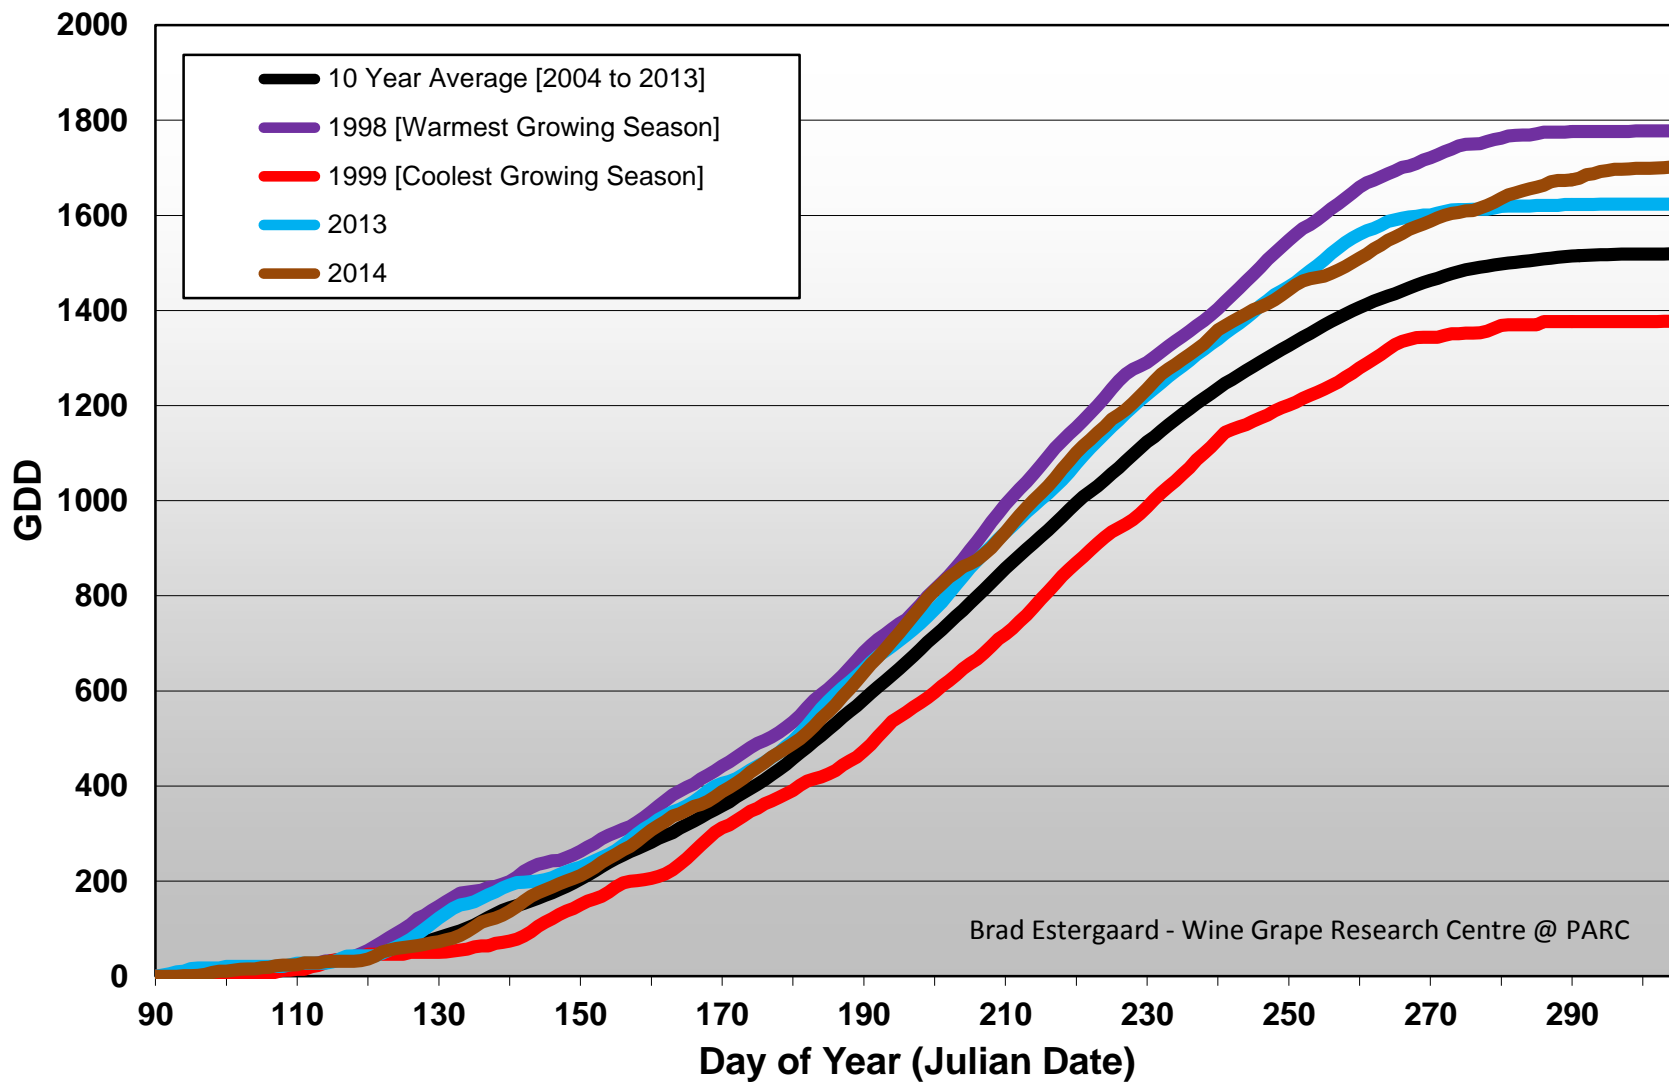

Summerland - Cumulative GDD Comparison

Summerland - Growing Degree Day Accumulation - 1998-2014

Summerland - Total Monthly Growing Degree Days [OCTOBER] - 1998-2014

October

Month

Brad Estergaard - Wine Grape Research Centre @ PARC

Summerland - Total Monthly Growing Degree Days - 1998-2014

Osoyoos - Cummulative GDD Comparison

Brad Estergaard - Wine Grape Research Centre @ PARC

Osoyoos - Growing Degree Day Accumulation - 1998-2014

Osoyoos - Total Monthly Growing Degree Days [OCTOBER] - 1998-2014