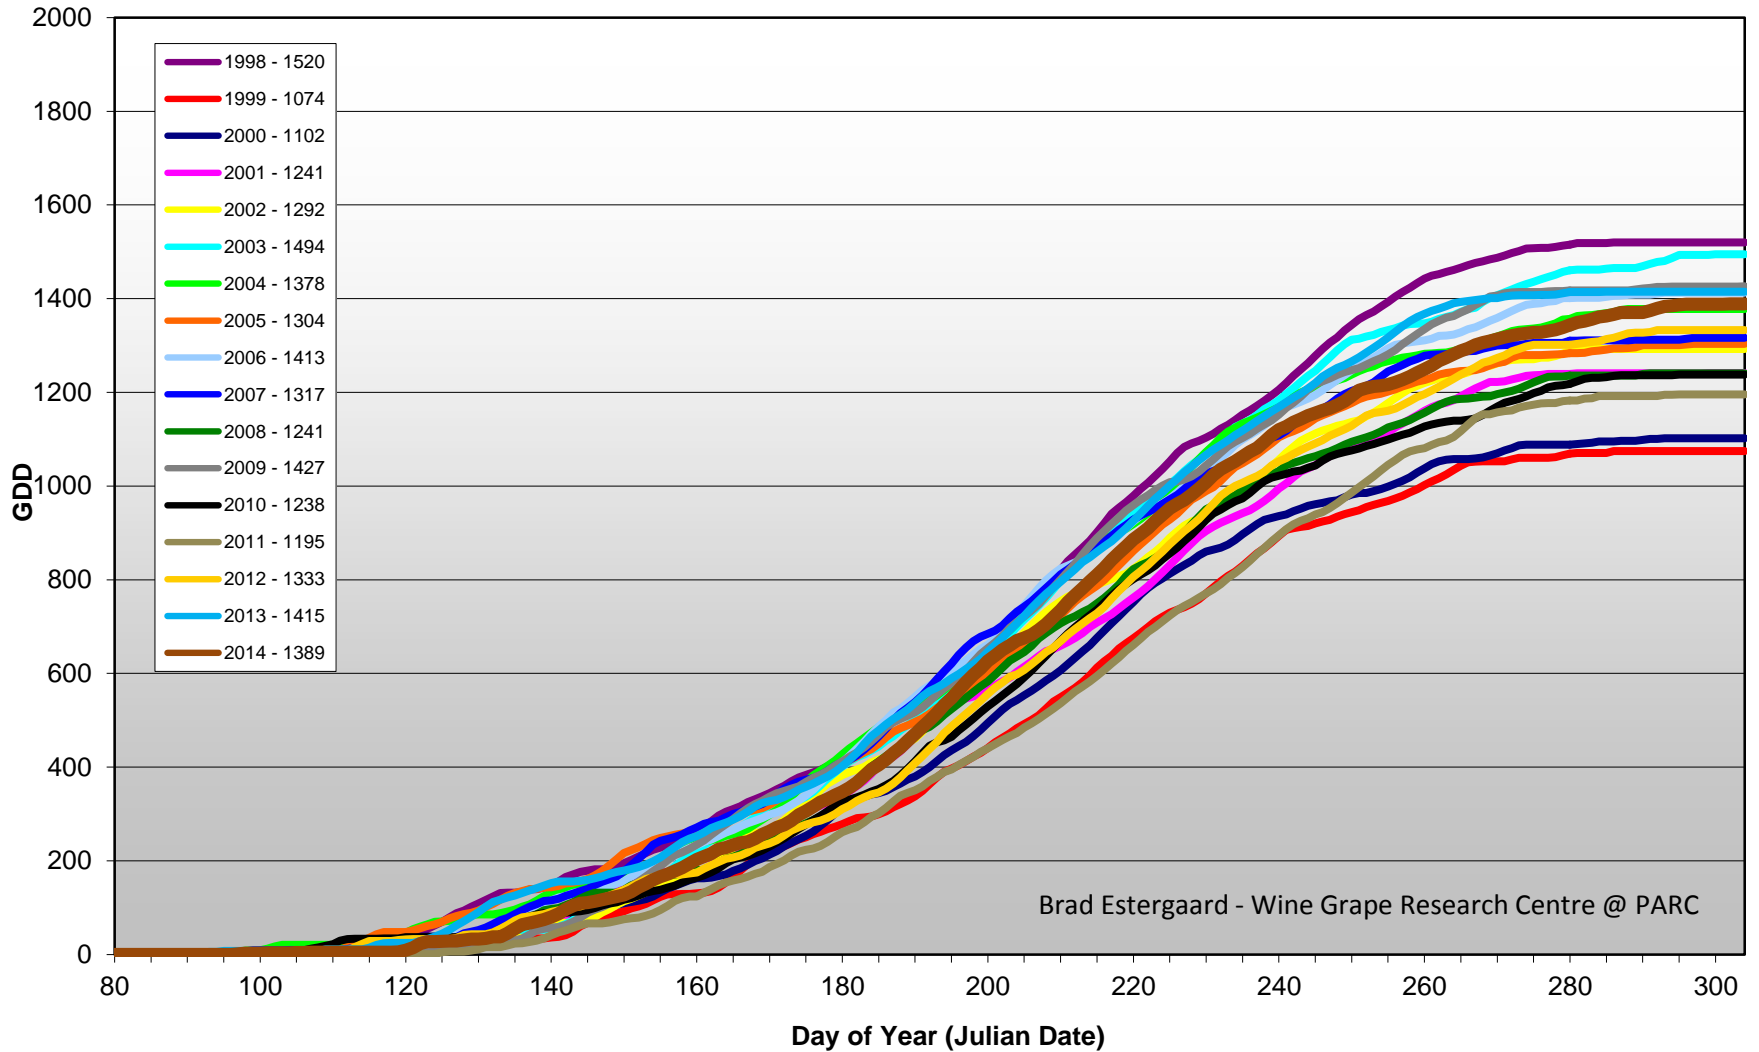

Summerland - Cumulative GDD Comparison

Summerland - Growing Degree Day Accumulation - 1998-2014

Summerland - Total Monthly Growing Degree Days [OCTOBER] - 1998-2014

October

Month

Brad Estergaard - Wine Grape Research Centre @ PARC

Summerland - Total Monthly Growing Degree Days - 1998-2014

Osoyoos - Cummulative GDD Comparison

Brad Estergaard - Wine Grape Research Centre @ PARC

Osoyoos - Growing Degree Day Accumulation - 1998-2014

Osoyoos - Total Monthly Growing Degree Days [OCTOBER] - 1998-2014