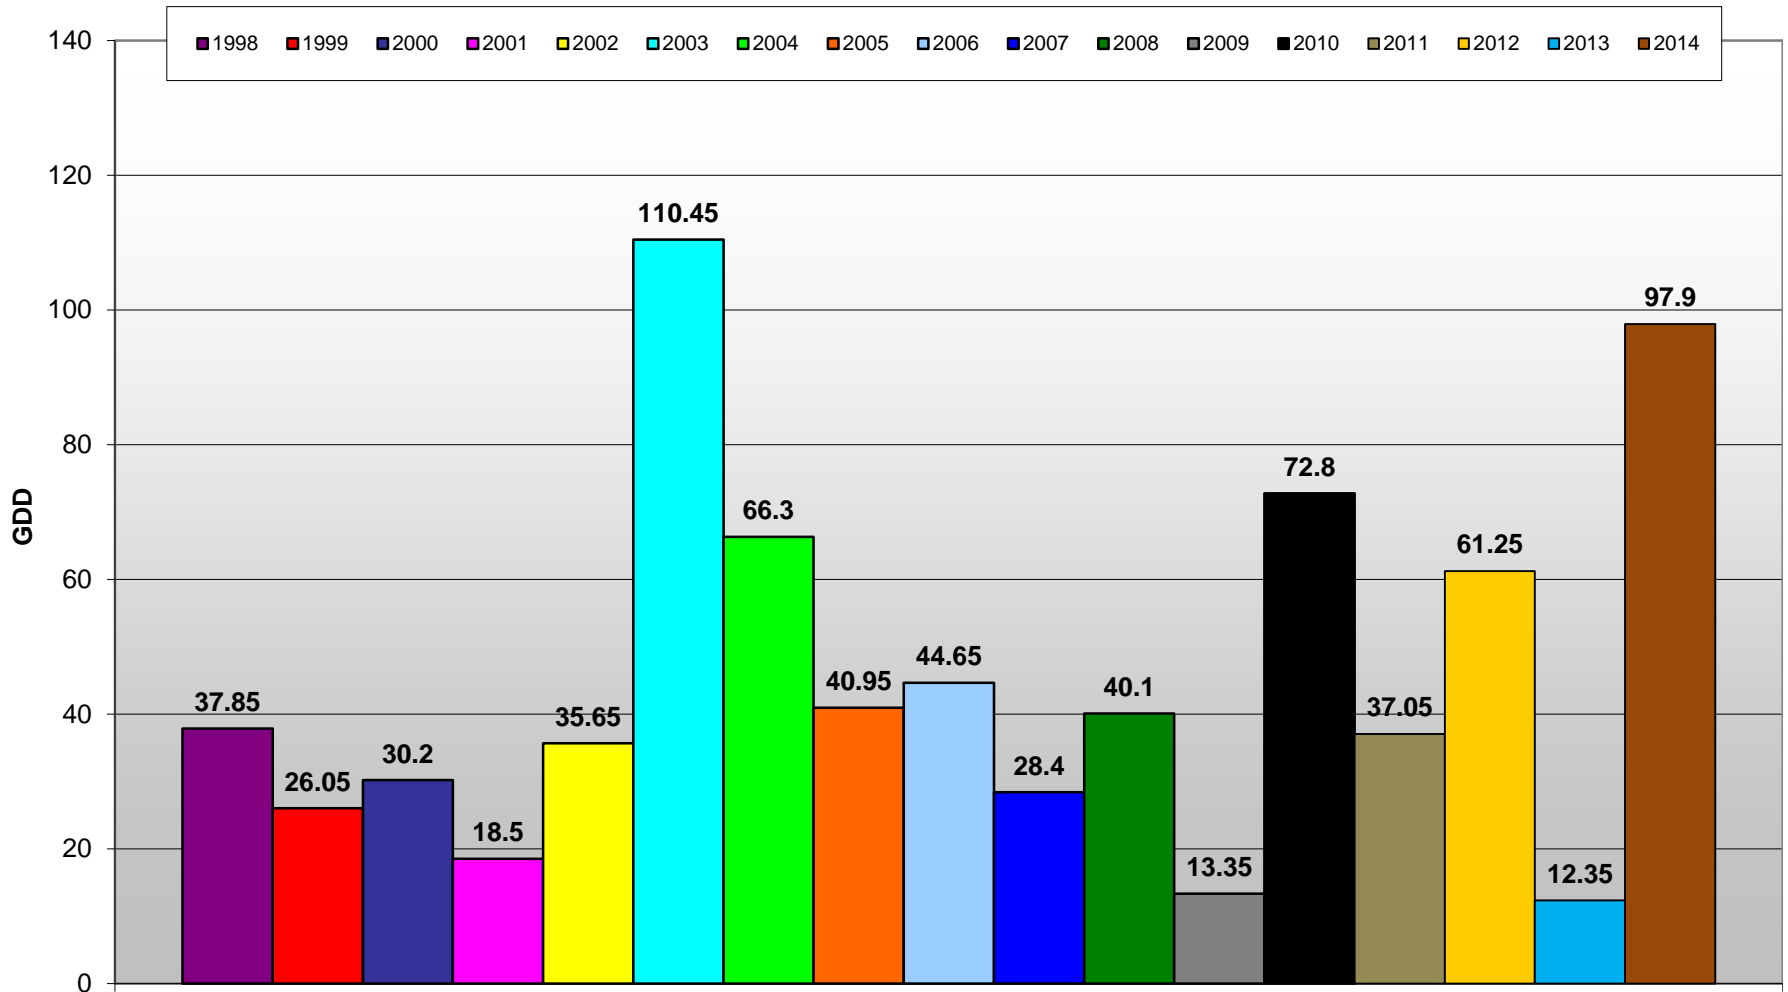

Summerland - Cumulative GDD Comparison

Summerland - Growing Degree Day Accumulation - 1998-2014

Summerland - Total Monthly Growing Degree Days [OCTOBER] - 1998-2014

October

Month

Brad Estergaard - Wine Grape Research Centre @ PARC

Summerland - Total Monthly Growing Degree Days - 1998-2014

Osoyoos - Cummulative GDD Comparison

Brad Estergaard - Wine Grape Research Centre @ PARC

Osoyoos - Growing Degree Day Accumulation - 1998-2014

Osoyoos - Total Monthly Growing Degree Days [OCTOBER] - 1998-2014