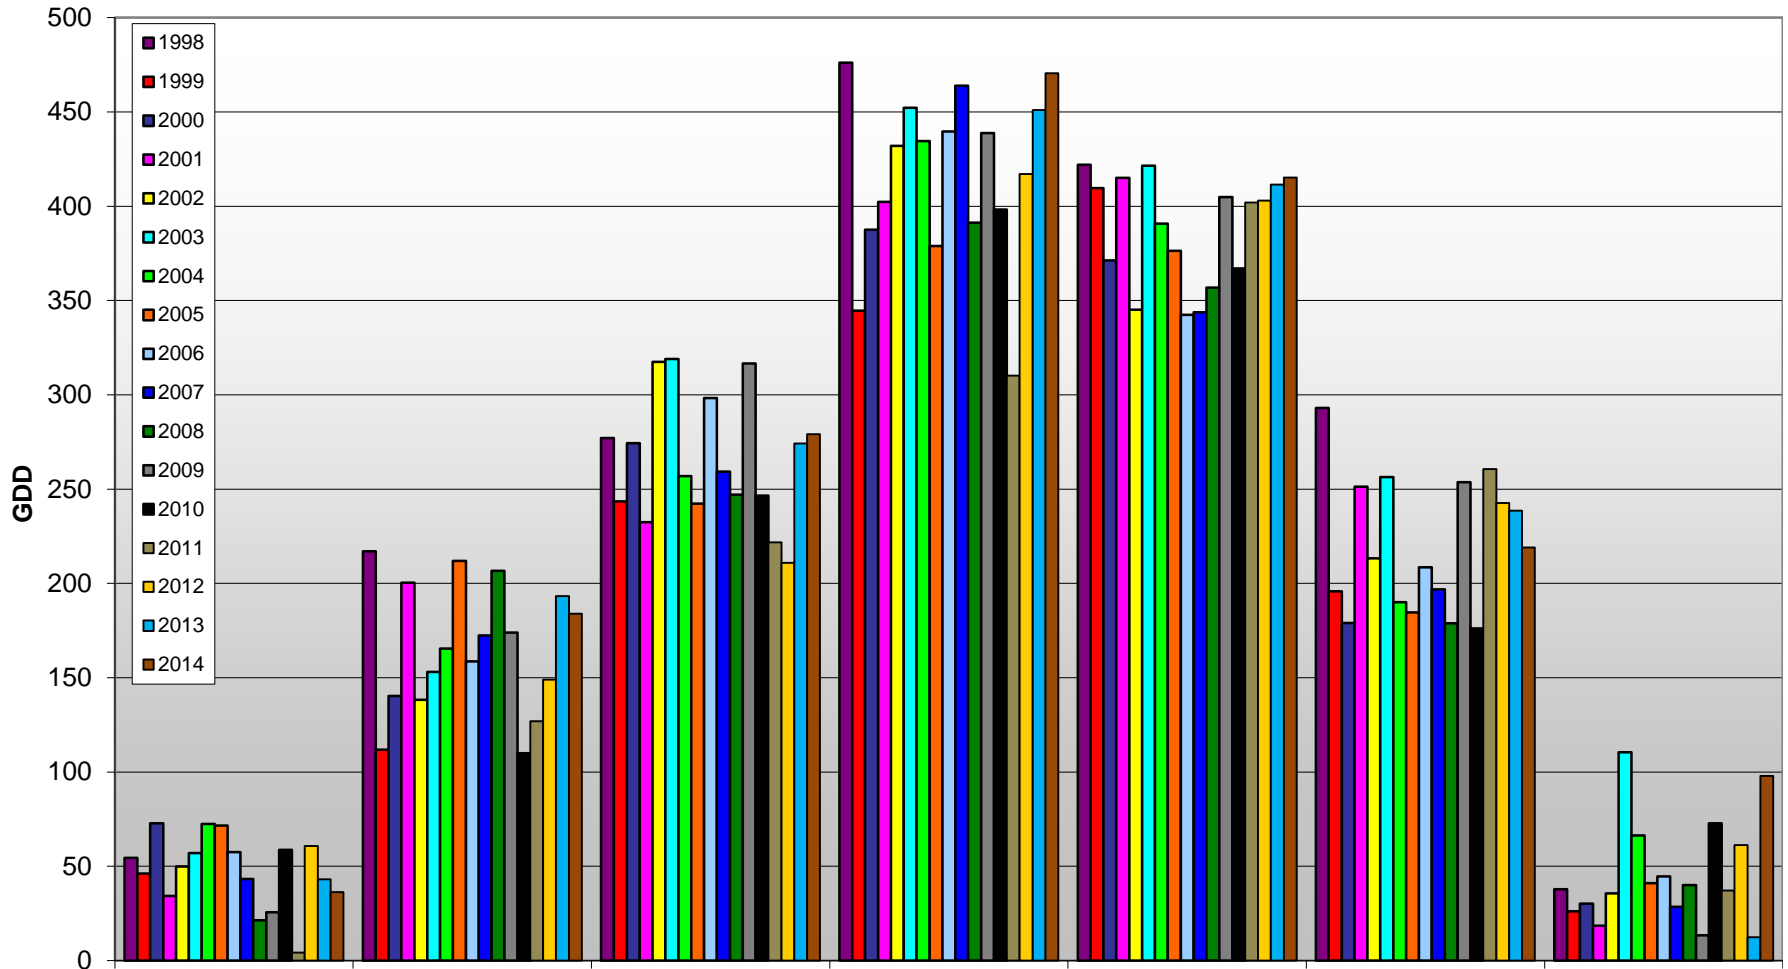

Summerland - Cumulative GDD Comparison

Summerland - Growing Degree Day Accumulation - 1998-2014

Summerland - Total Monthly Growing Degree Days [OCTOBER] - 1998-2014

October

Month

Brad Estergaard - Wine Grape Research Centre @ PARC

Summerland - Total Monthly Growing Degree Days - 1998-2014

Osoyoos - Cummulative GDD Comparison

Brad Estergaard - Wine Grape Research Centre @ PARC

Osoyoos - Growing Degree Day Accumulation - 1998-2014

Osoyoos - Total Monthly Growing Degree Days [OCTOBER] - 1998-2014

September

Month

Brad Estergaard - Wine Grape Research Centre @ PARC

Osoyoos - Total Monthly Growing Degree Days - 1998-2014

Brad Estergaard - Wine Grape Research Centre @ PARC

Month