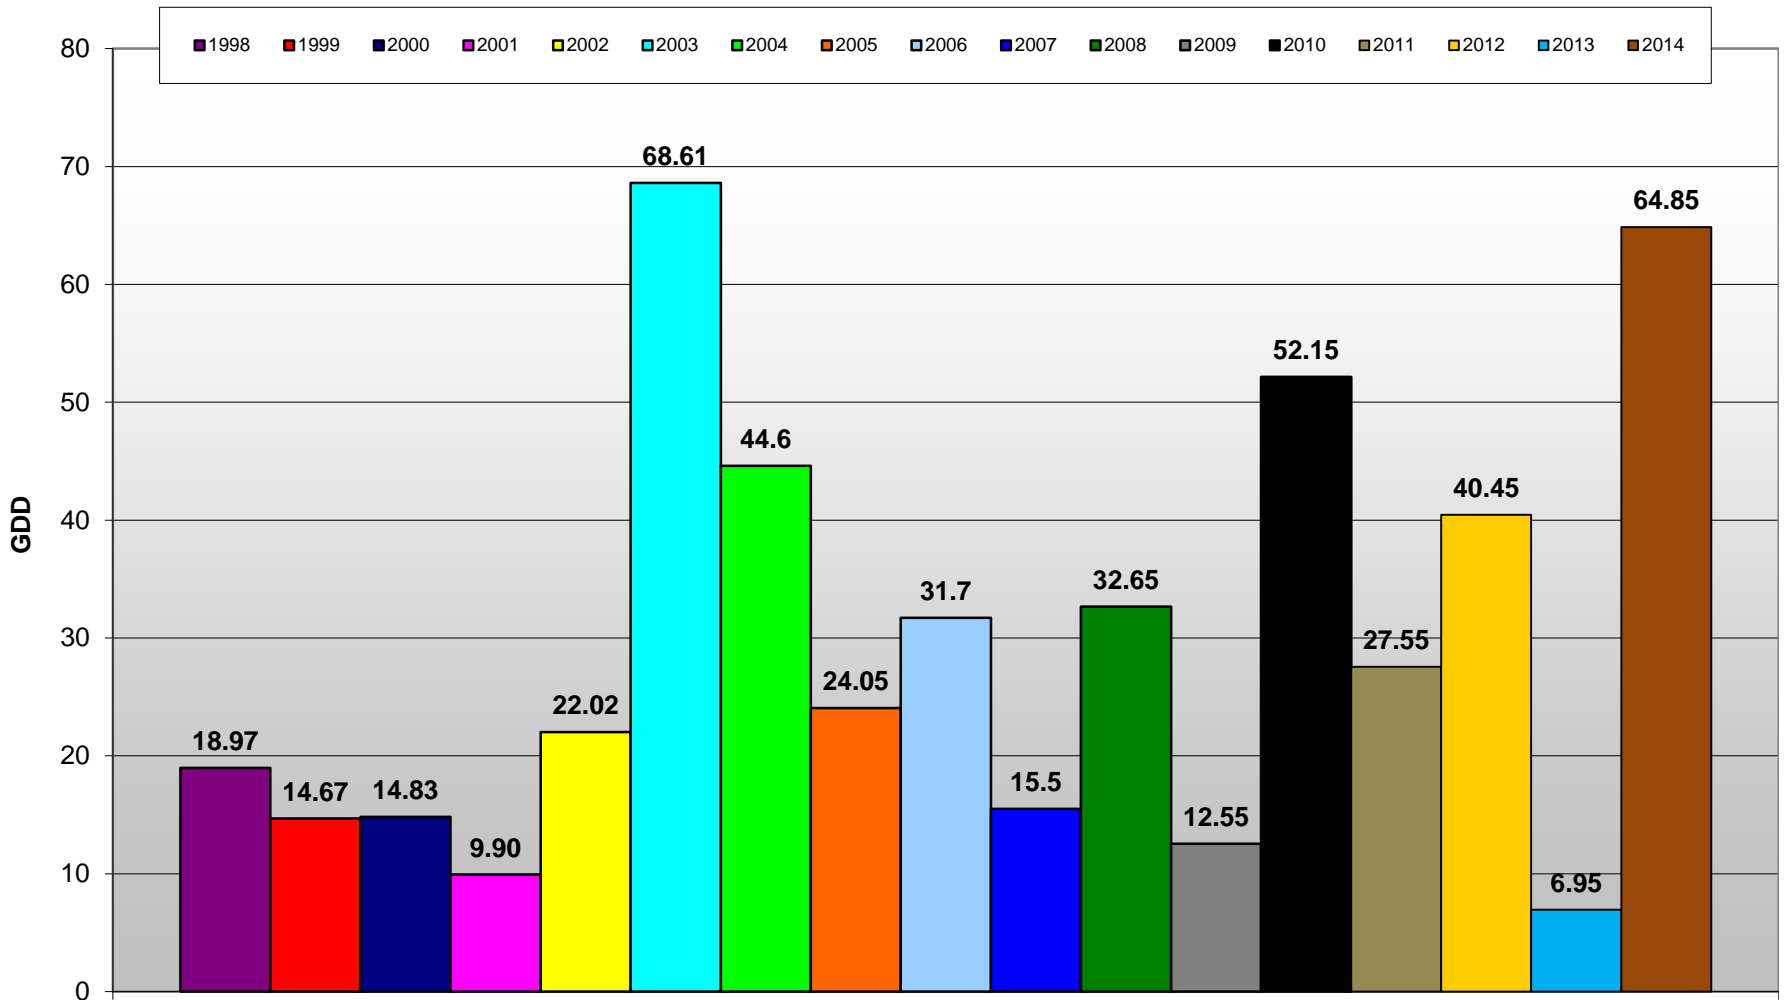

Summerland - Cumulative GDD Comparison

Summerland - Growing Degree Day Accumulation - 1998-2014

Summerland - Total Monthly Growing Degree Days [OCTOBER] - 1998-2014

October

Month

Brad Estergaard - Wine Grape Research Centre @ PARC

Summerland - Total Monthly Growing Degree Days - 1998-2014

Osoyoos - Cummulative GDD Comparison

Brad Estergaard - Wine Grape Research Centre @ PARC

Osoyoos - Growing Degree Day Accumulation - 1998-2014

Osoyoos - Total Monthly Growing Degree Days [OCTOBER] - 1998-2014