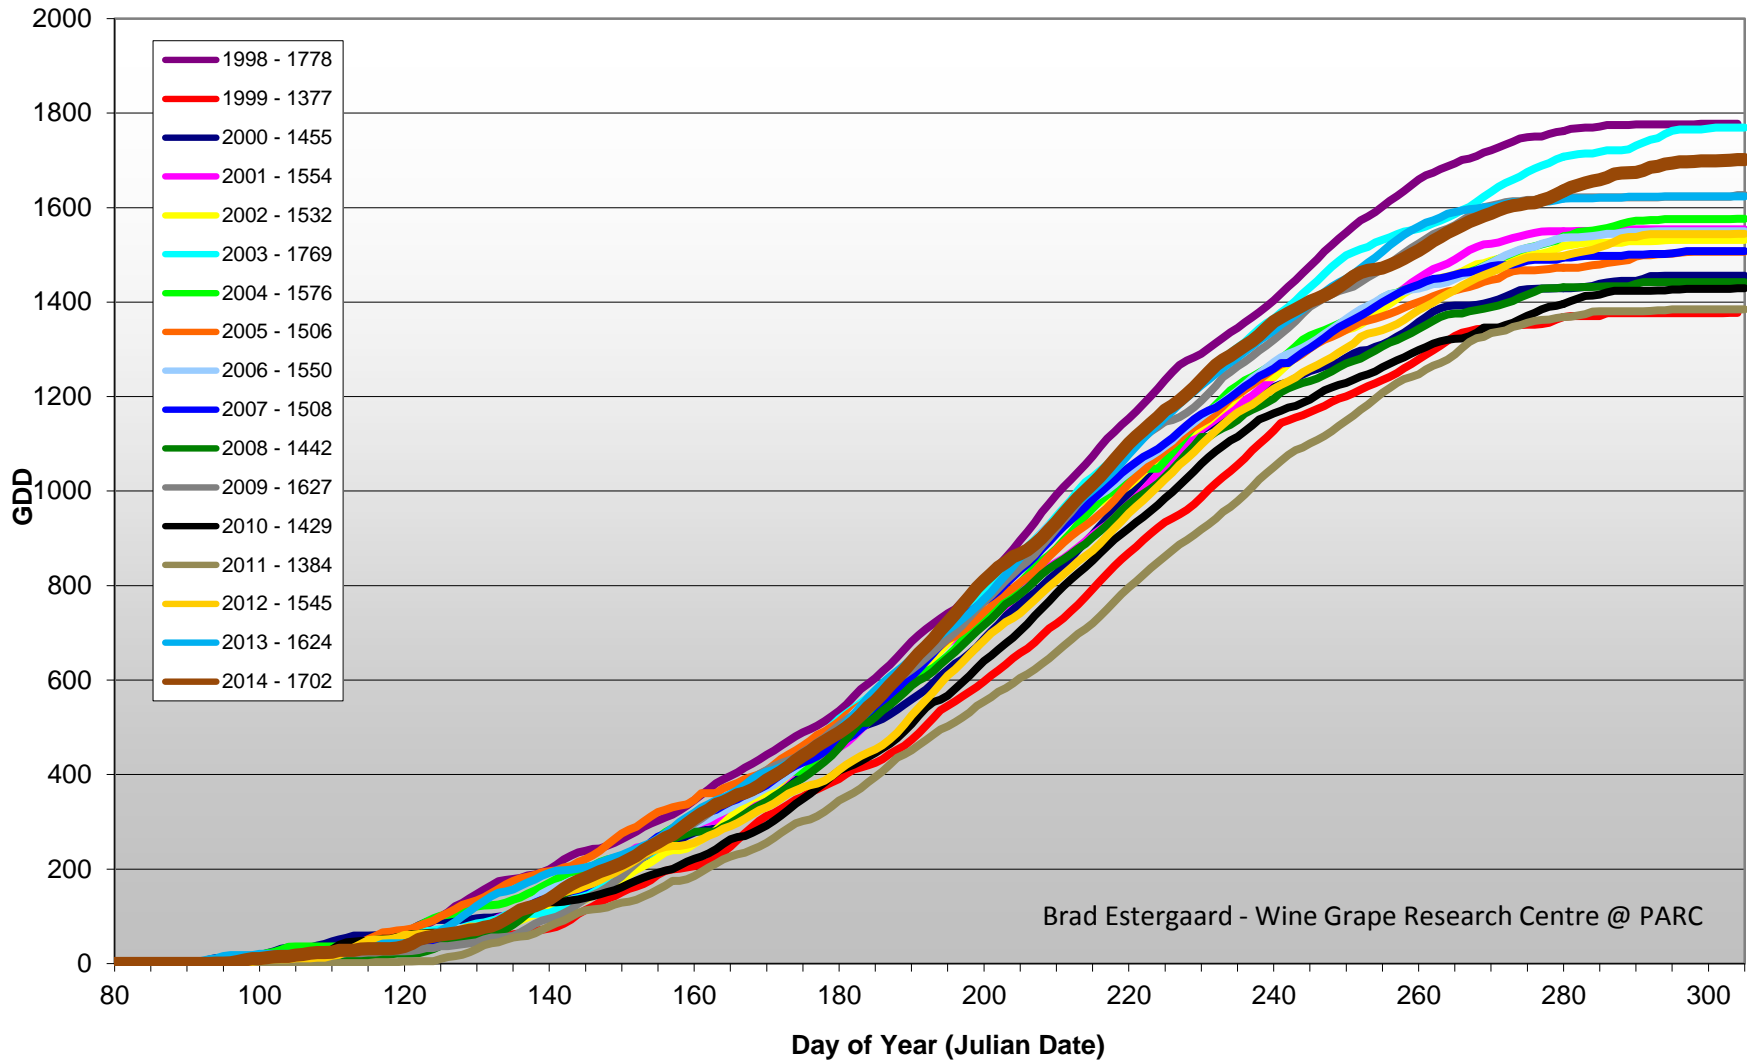

Summerland - Cumulative GDD Comparison

Summerland - Growing Degree Day Accumulation - 1998-2014

Summerland - Total Monthly Growing Degree Days [OCTOBER] - 1998-2014

October

Month

Brad Estergaard - Wine Grape Research Centre @ PARC

Summerland - Total Monthly Growing Degree Days - 1998-2014

Osoyoos - Cummulative GDD Comparison

Brad Estergaard - Wine Grape Research Centre @ PARC

Osoyoos - Growing Degree Day Accumulation - 1998-2014

Osoyoos - Total Monthly Growing Degree Days [OCTOBER] - 1998-2014

September

Month

Brad Estergaard - Wine Grape Research Centre @ PARC

Osoyoos - Total Monthly Growing Degree Days - 1998-2014

Brad Estergaard - Wine Grape Research Centre @ PARC

Month