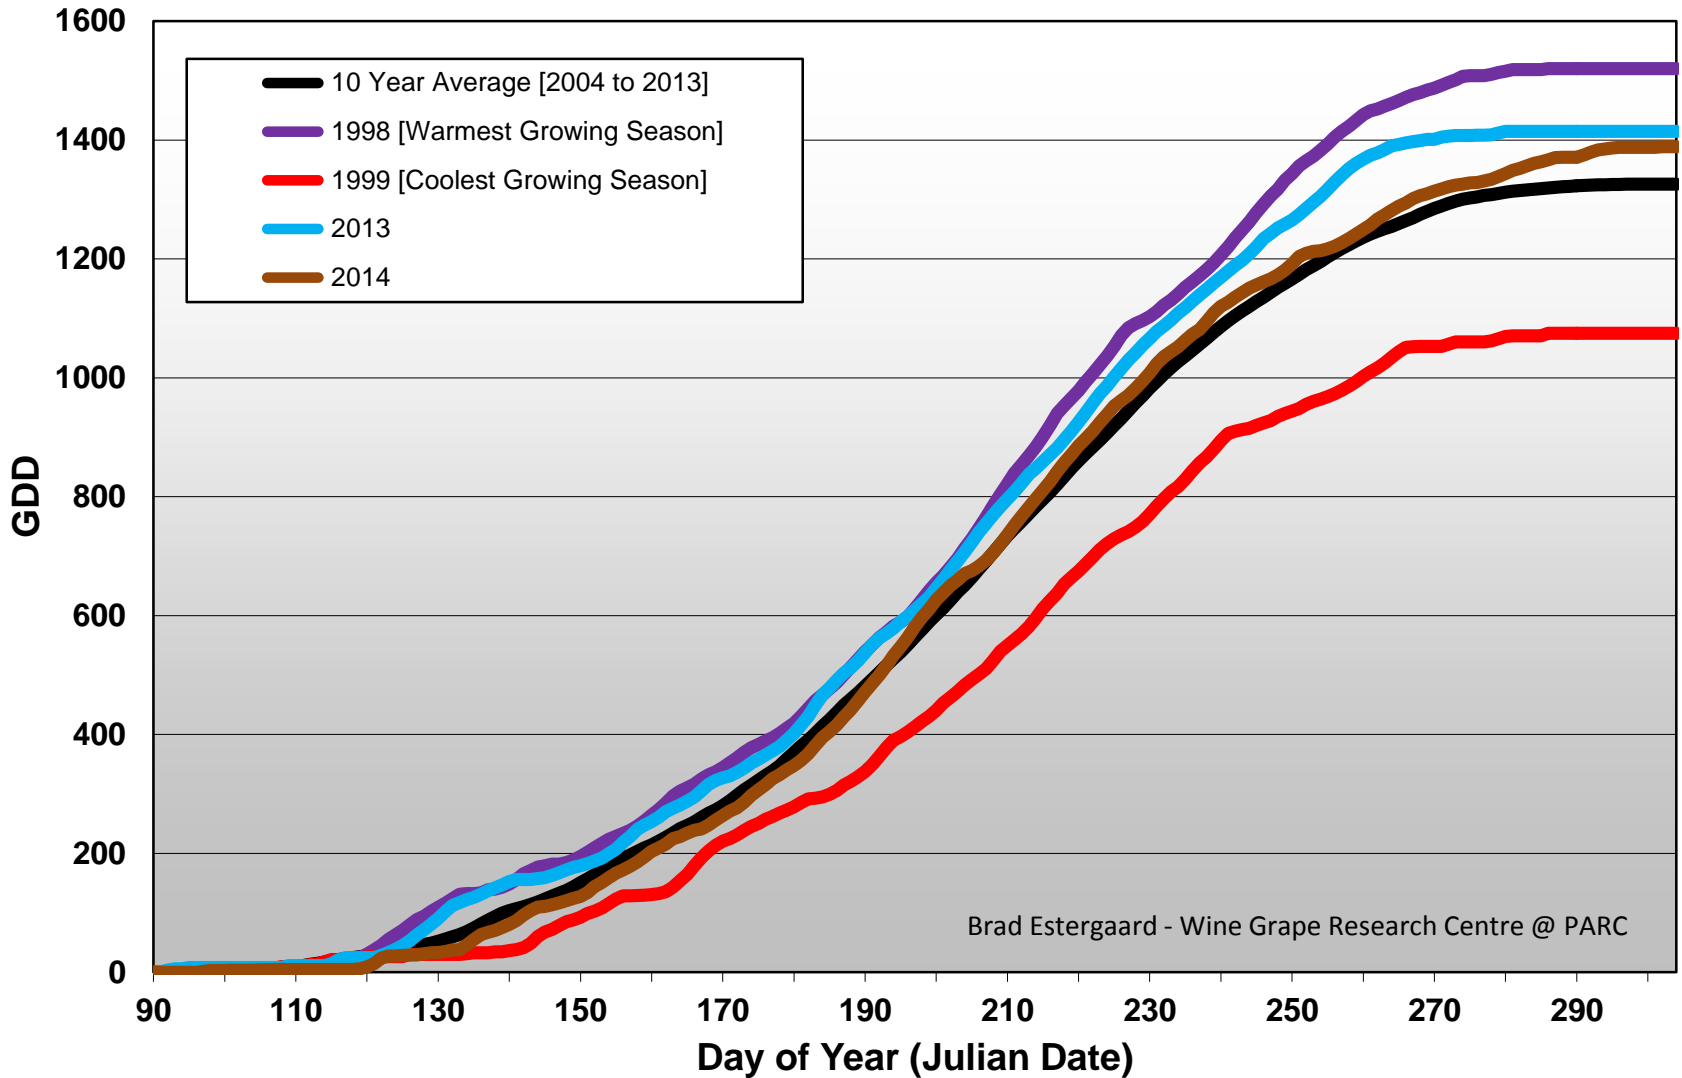

Summerland - Cumulative GDD Comparison

Summerland - Growing Degree Day Accumulation - 1998-2014

Summerland - Total Monthly Growing Degree Days [OCTOBER] - 1998-2014

October

Month

Brad Estergaard - Wine Grape Research Centre @ PARC

Summerland - Total Monthly Growing Degree Days - 1998-2014

Osoyoos - Cummulative GDD Comparison

Brad Estergaard - Wine Grape Research Centre @ PARC

Osoyoos - Growing Degree Day Accumulation - 1998-2014

Osoyoos - Total Monthly Growing Degree Days [OCTOBER] - 1998-2014