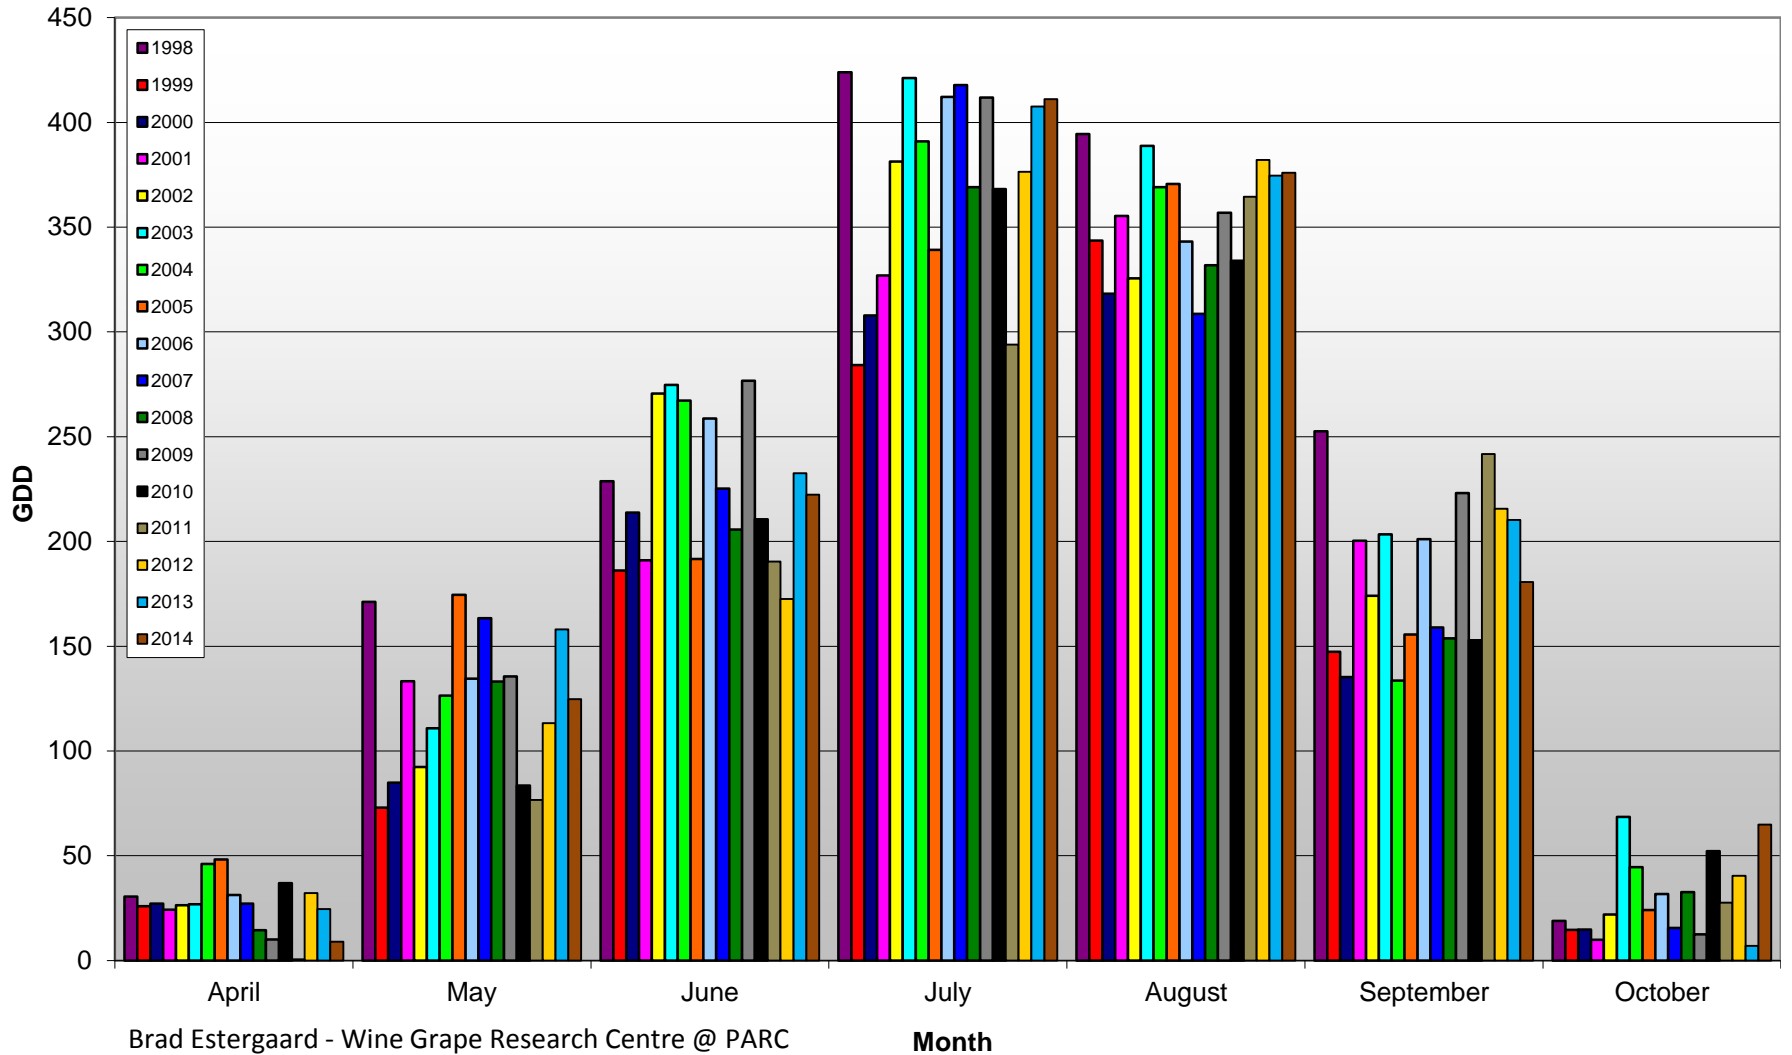

Summerland - Cumulative GDD Comparison

Summerland - Growing Degree Day Accumulation - 1998-2014

Summerland - Total Monthly Growing Degree Days [OCTOBER] - 1998-2014

October

Month

Brad Estergaard - Wine Grape Research Centre @ PARC

Summerland - Total Monthly Growing Degree Days - 1998-2014

Osoyoos - Cummulative GDD Comparison

Brad Estergaard - Wine Grape Research Centre @ PARC

Osoyoos - Growing Degree Day Accumulation - 1998-2014

Osoyoos - Total Monthly Growing Degree Days [OCTOBER] - 1998-2014