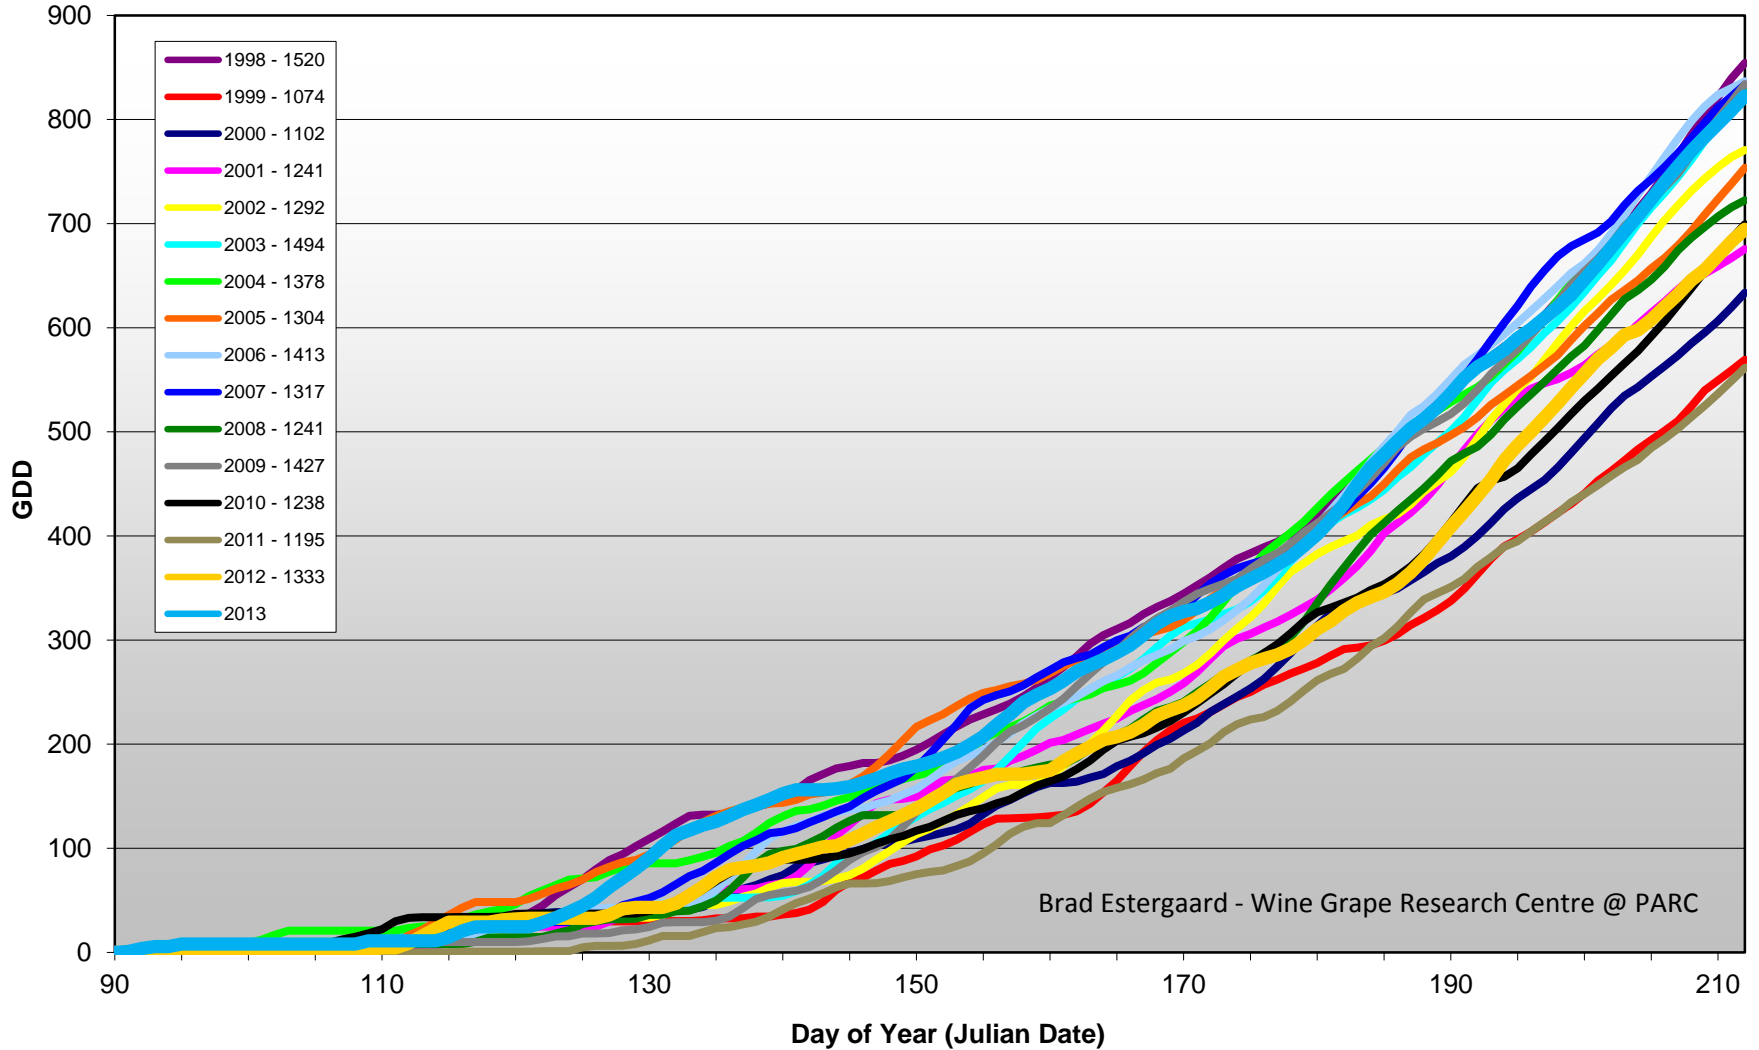

# Summerland - Growing Degree Day Accumulation - 1998-2013 - April through July

### Summerland - Total Monthly Growing Degree Days [JULY] - 1998-2013

July

Month

Brad Estergaard - Wine Grape Research Centre @ PARC