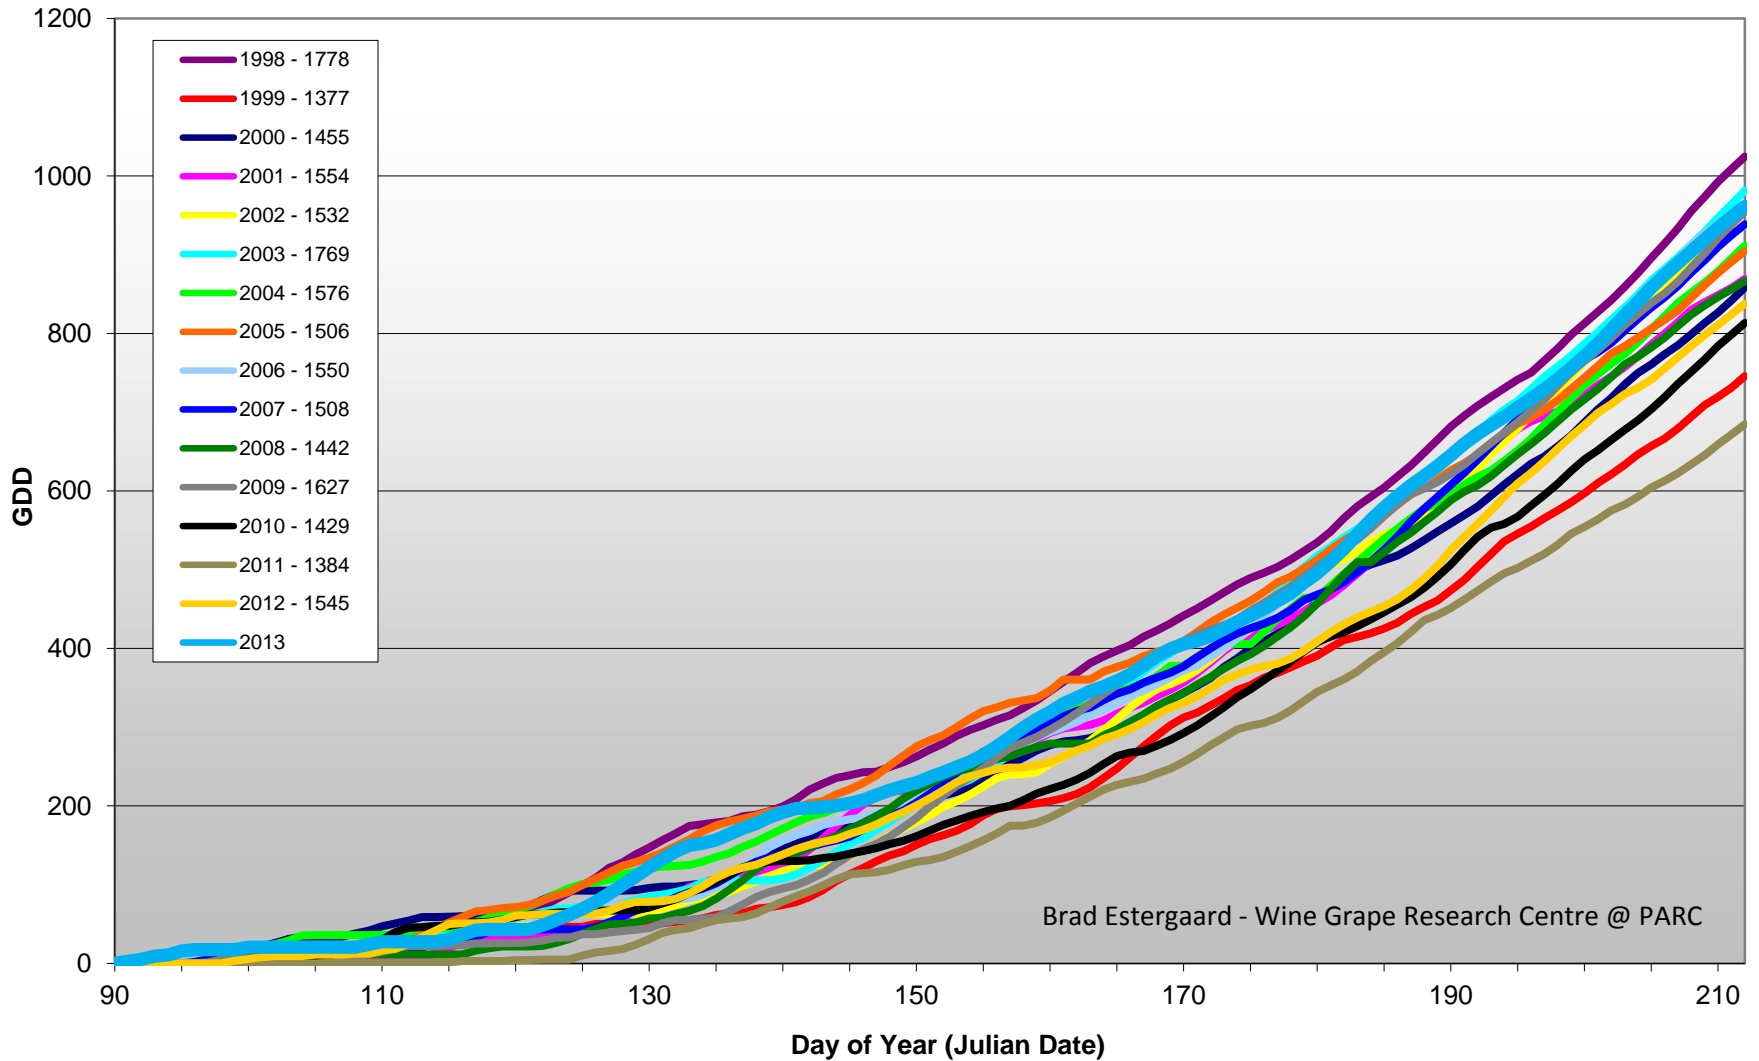

# Summerland - Growing Degree Day Accumulation - 1998-2013 - April through July

### Summerland - Total Monthly Growing Degree Days [JULY] - 1998-2013

July

Month

Brad Estergaard - Wine Grape Research Centre @ PARC

# Osoyoos - Growing Degree Day Accumulation - 1998-2013 - April through July