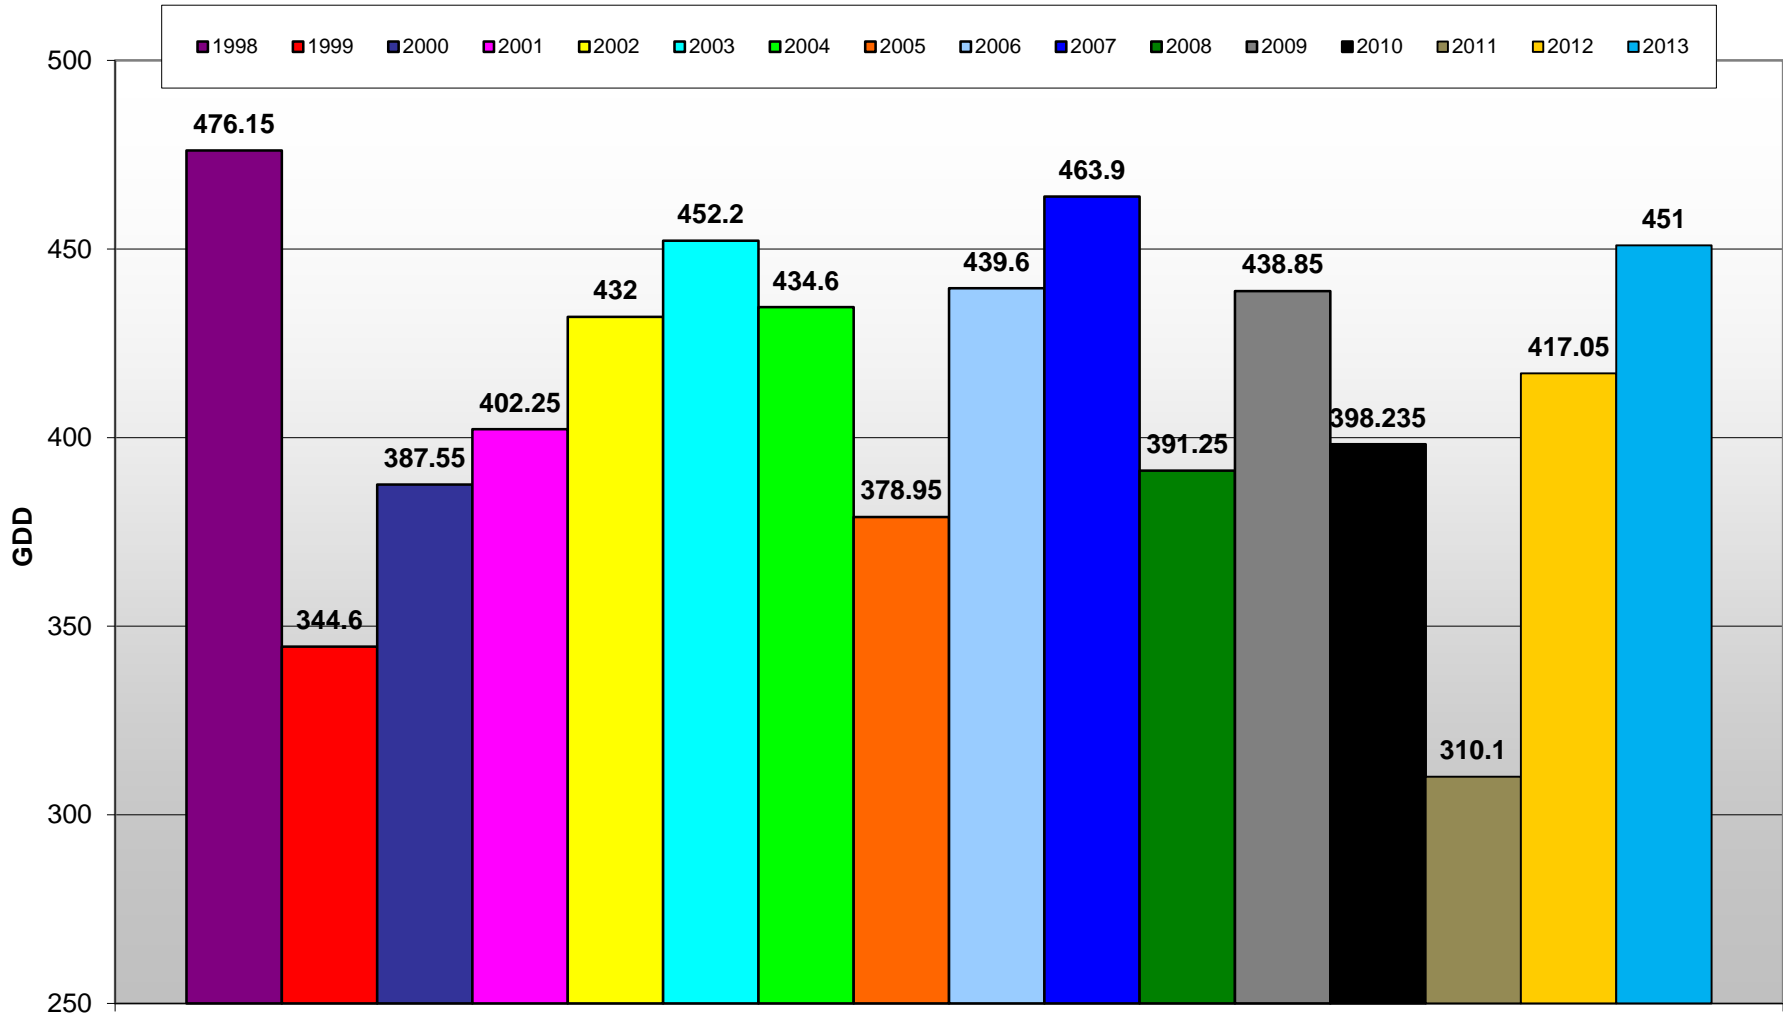

Osoyoos - Total Monthly Growing Degree Days [JULY] - 1998-2013

July
Month

Brad Estergaard - Wine Grape Research Centre @ PARC