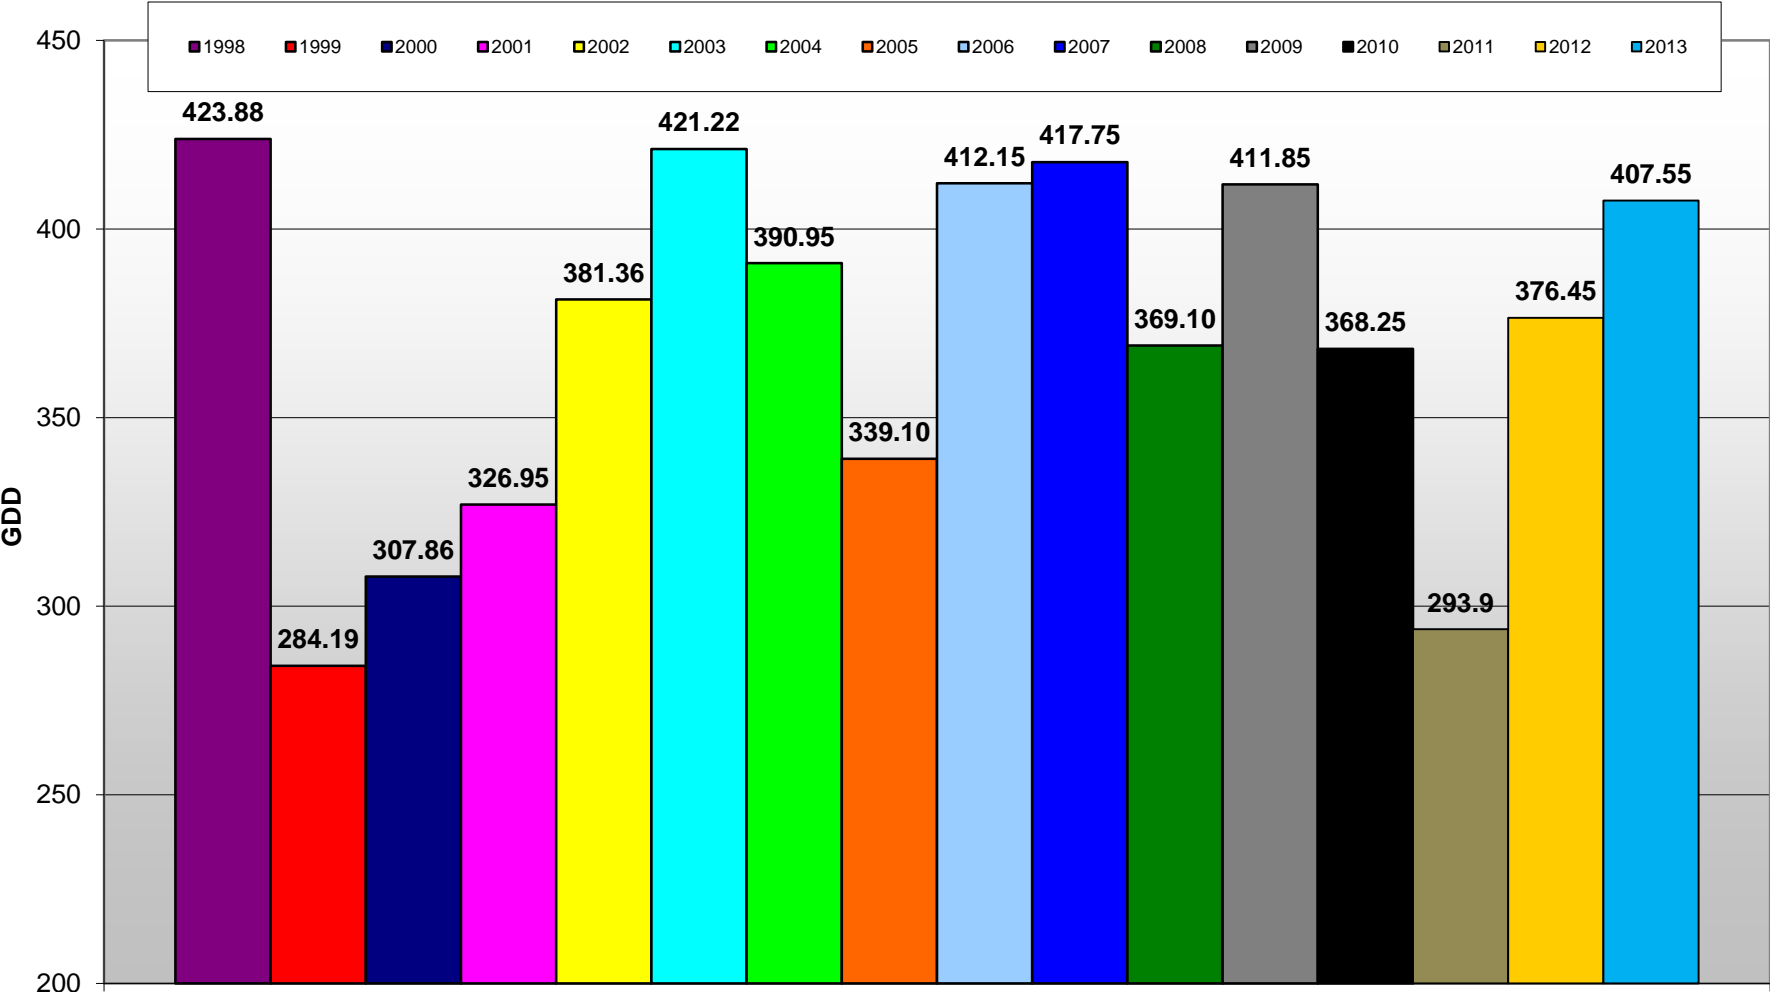

# Summerland - Growing Degree Day Accumulation - 1998-2013 - April through July

### Summerland - Total Monthly Growing Degree Days [JULY] - 1998-2013

July

Month

Brad Estergaard - Wine Grape Research Centre @ PARC