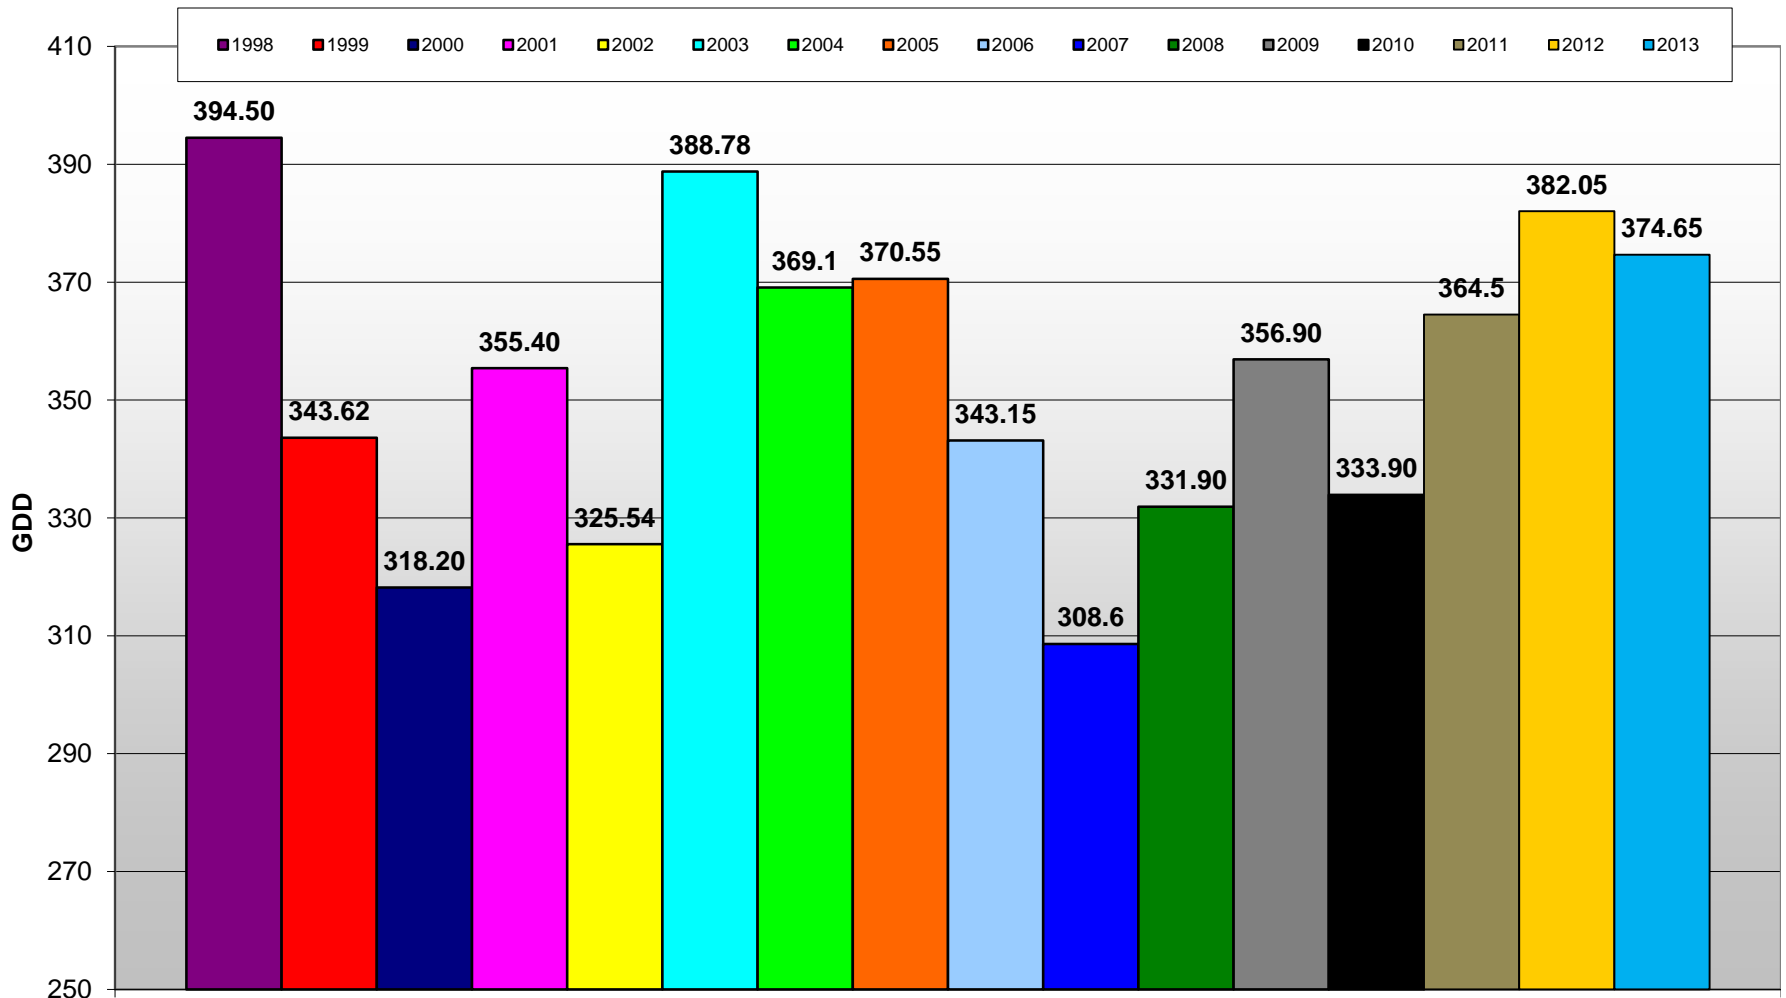

Summerland - Growing Degree Day Accumulation - 1998-2013 - April through August

Summerland - Total Monthly Growing Degree Days [AUGUST] - 1998-2013

August

Month

Brad Estergaard - Wine Grape Research Centre @ PARC

Osoyoos - Growing Degree Day Accumulation - 1998-2013 - April through August

Osoyoos - Total Monthly Growing Degree Days [AUGUST] - 1998-2013

August

Month

Brad Estergaard - Wine Grape Research Centre @ PARC