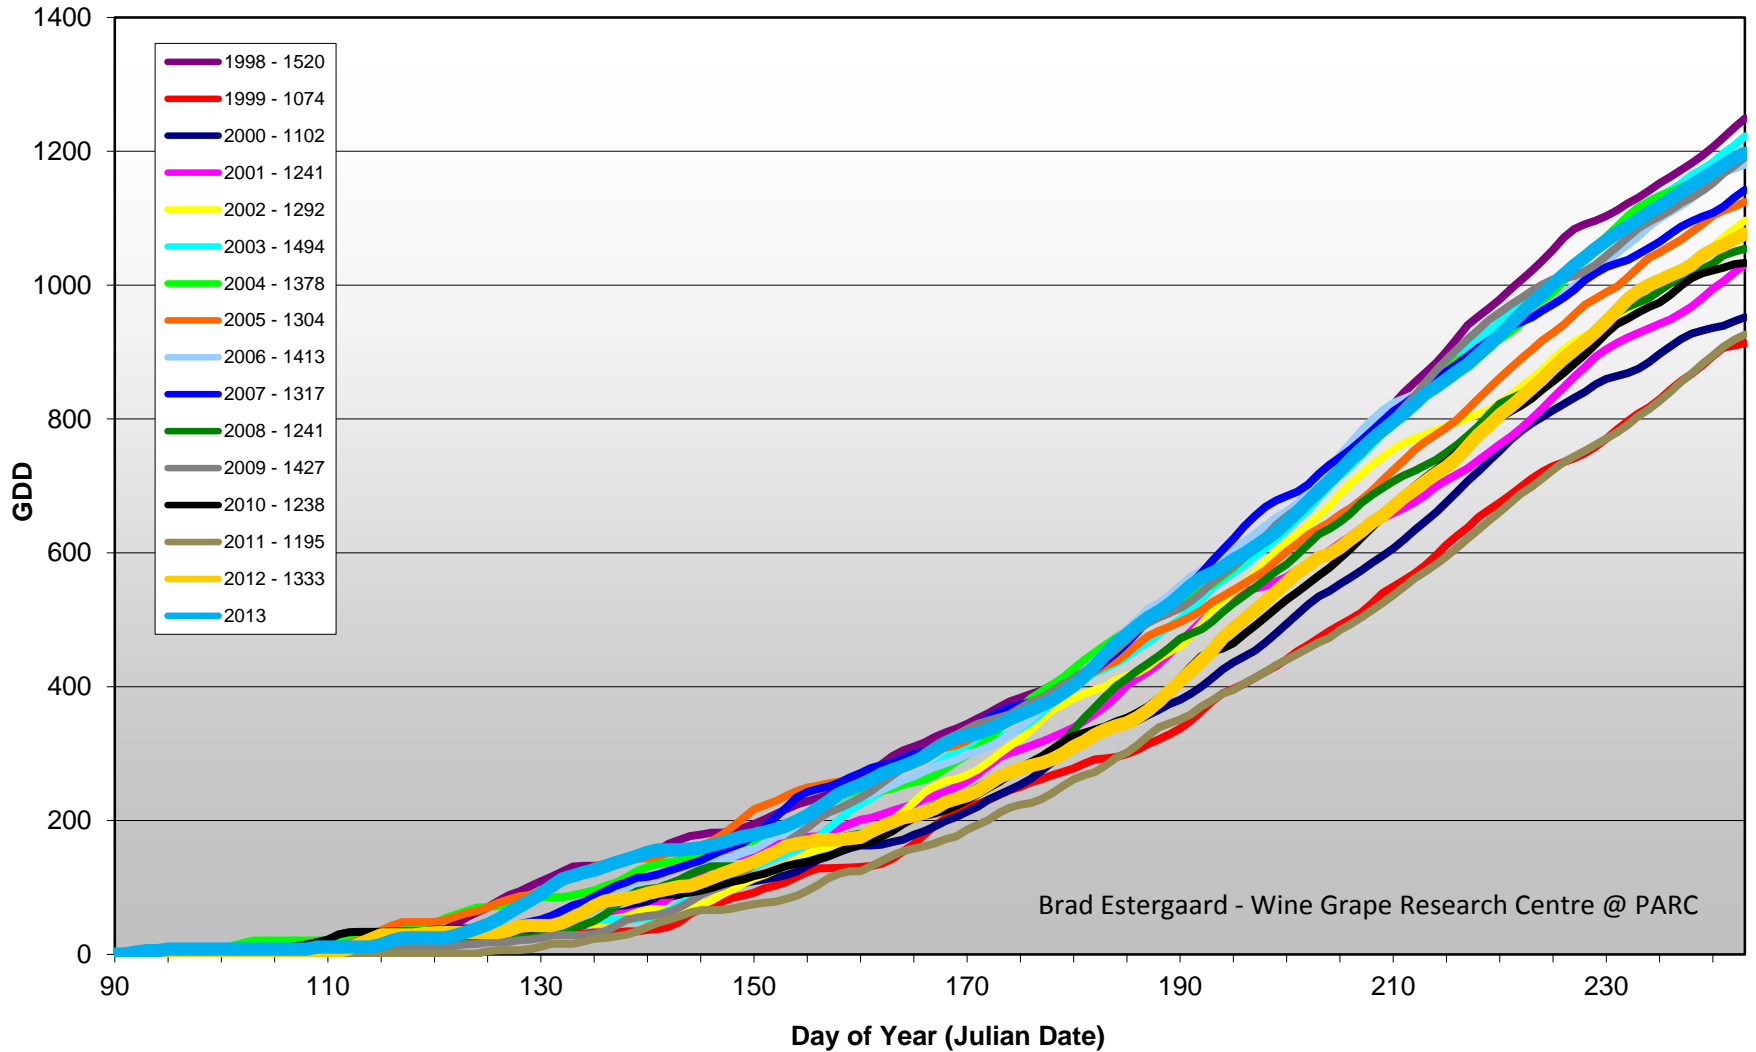

Summerland - Growing Degree Day Accumulation - 1998-2013 - April through August

Summerland - Total Monthly Growing Degree Days [AUGUST] - 1998-2013

August

Month

Brad Estergaard - Wine Grape Research Centre @ PARC

Osoyoos - Growing Degree Day Accumulation - 1998-2013 - April through August

Osoyoos - Total Monthly Growing Degree Days [AUGUST] - 1998-2013

August

Month

Brad Estergaard - Wine Grape Research Centre @ PARC