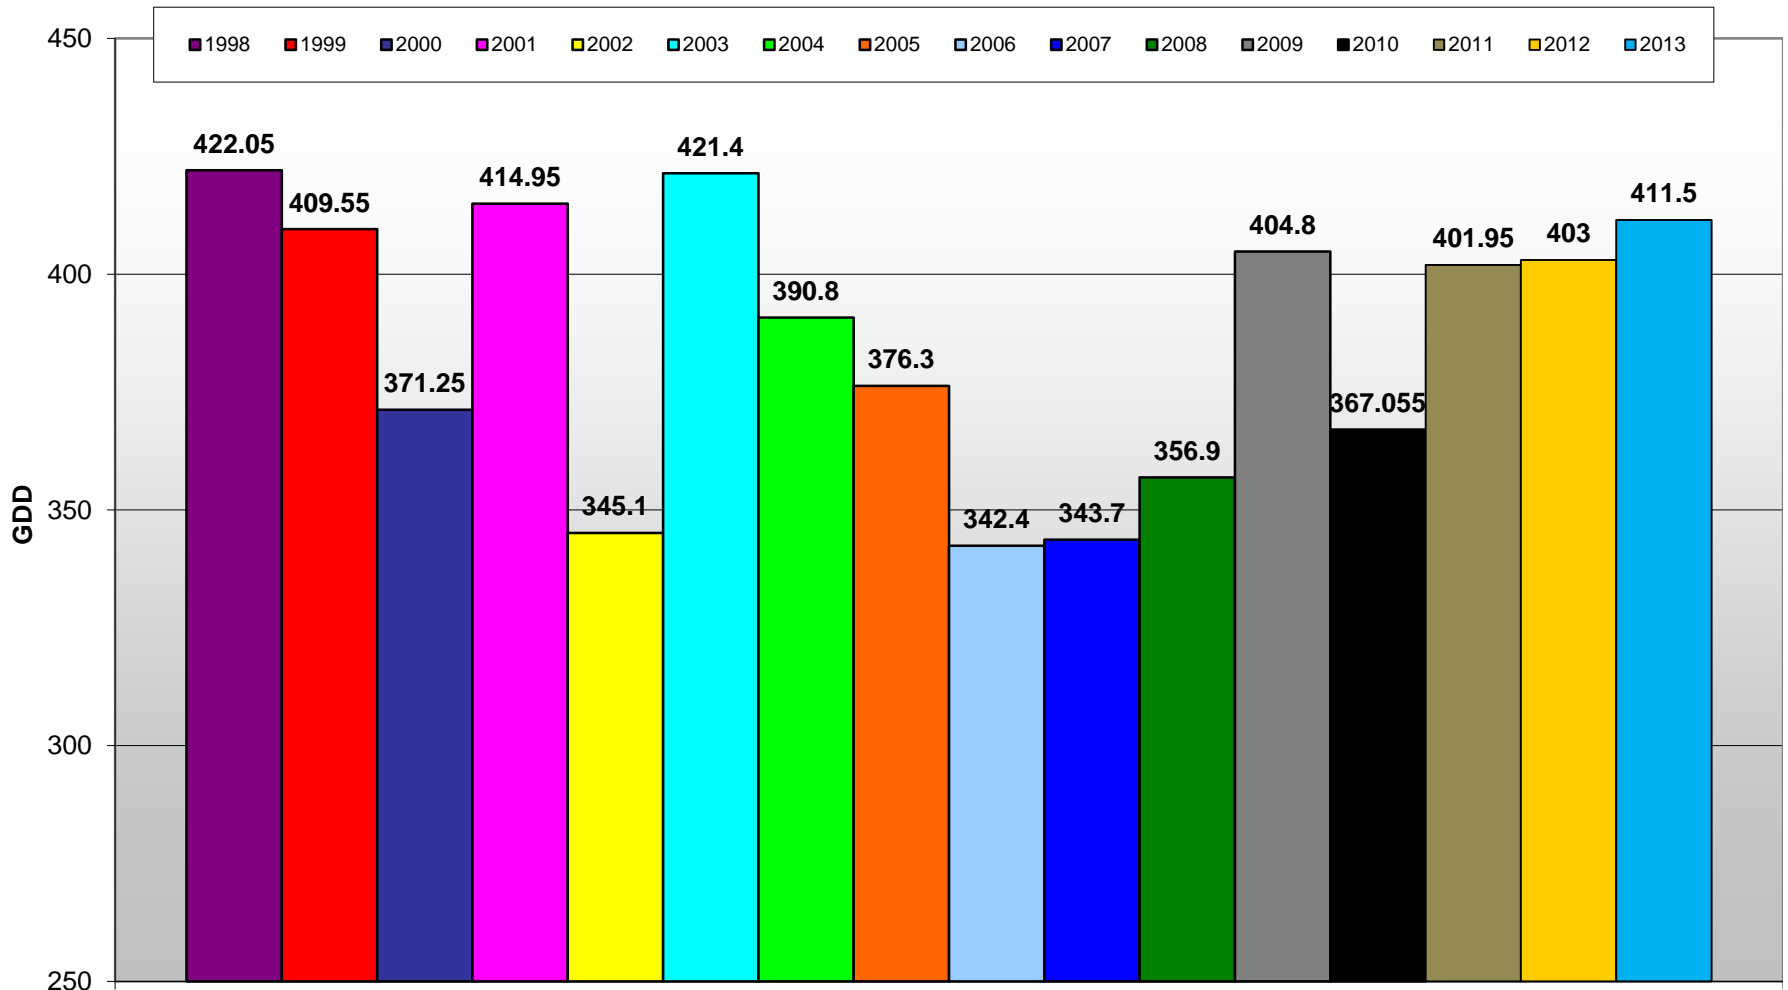

Summerland - Growing Degree Day Accumulation - 1998-2013 - April through August

Summerland - Total Monthly Growing Degree Days [AUGUST] - 1998-2013

August

Month

Brad Estergaard - Wine Grape Research Centre @ PARC

Osoyoos - Growing Degree Day Accumulation - 1998-2013 - April through August

Osoyoos - Total Monthly Growing Degree Days [AUGUST] - 1998-2013

August

Month

Brad Estergaard - Wine Grape Research Centre @ PARC