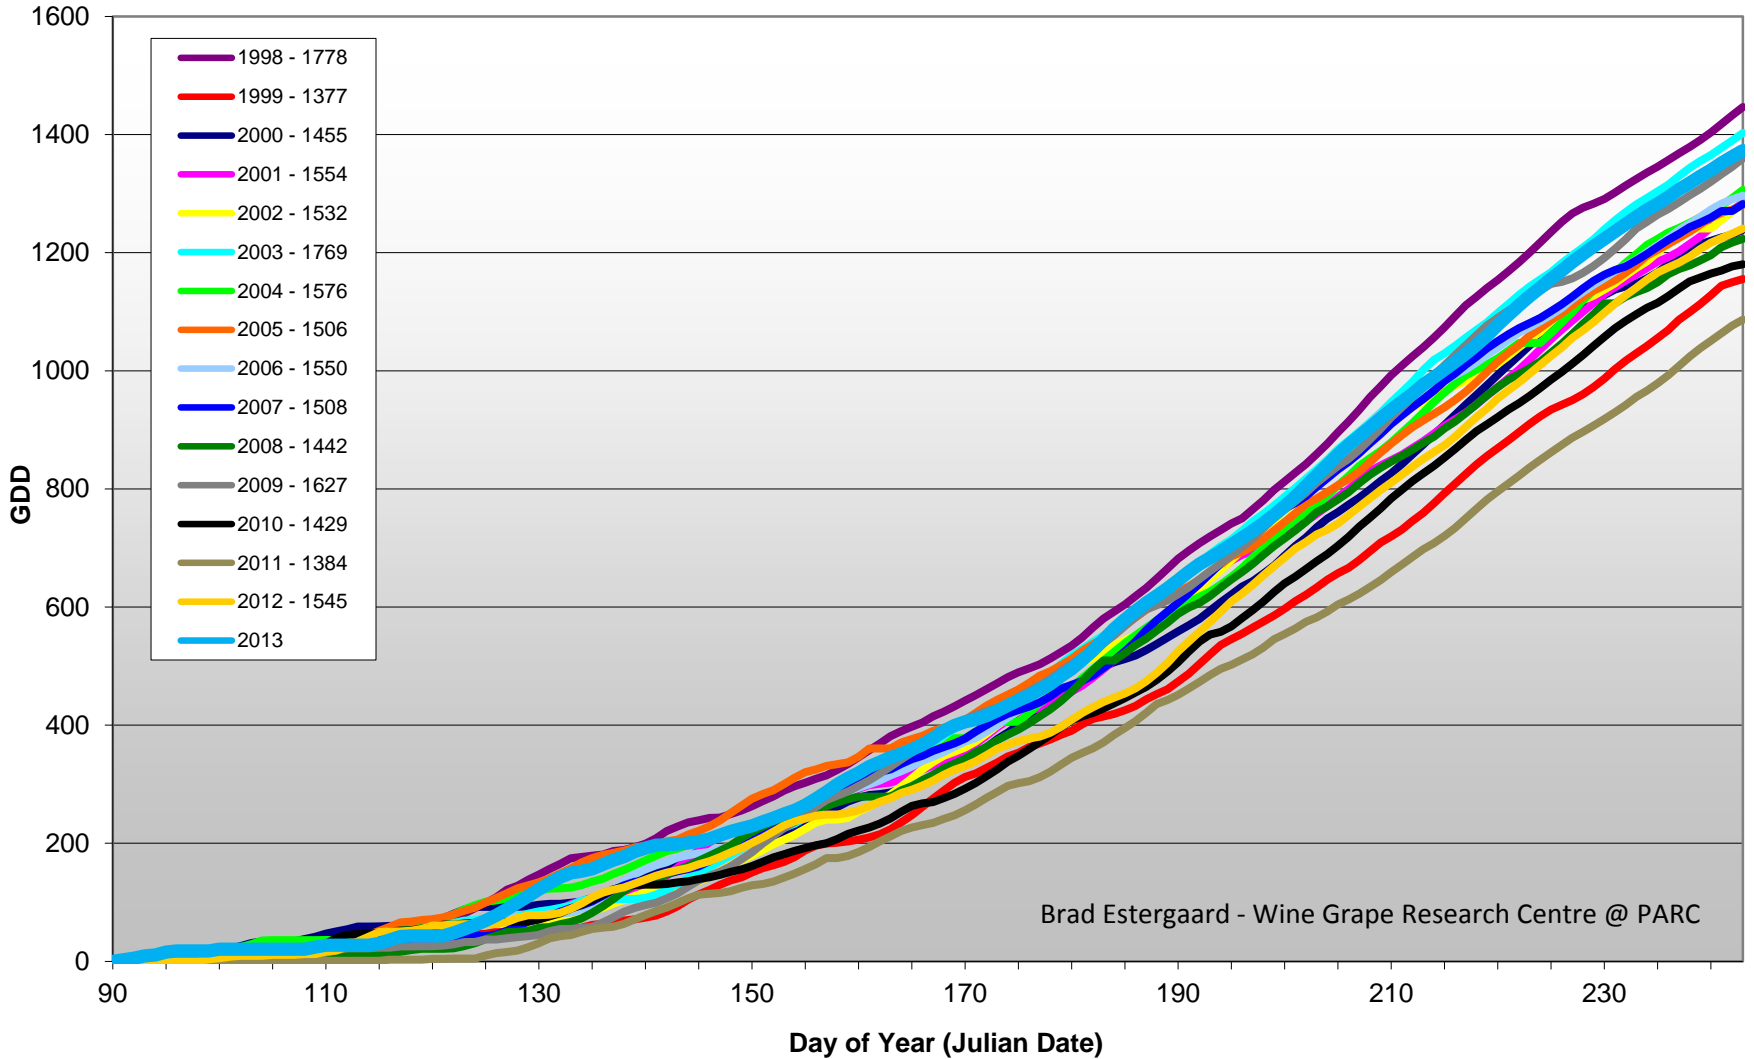

Summerland - Growing Degree Day Accumulation - 1998-2013 - April through August

Summerland - Total Monthly Growing Degree Days [AUGUST] - 1998-2013

August

Month

Brad Estergaard - Wine Grape Research Centre @ PARC

Osoyoos - Growing Degree Day Accumulation - 1998-2013 - April through August

Osoyoos - Total Monthly Growing Degree Days [AUGUST] - 1998-2013

August

Month

Brad Estergaard - Wine Grape Research Centre @ PARC