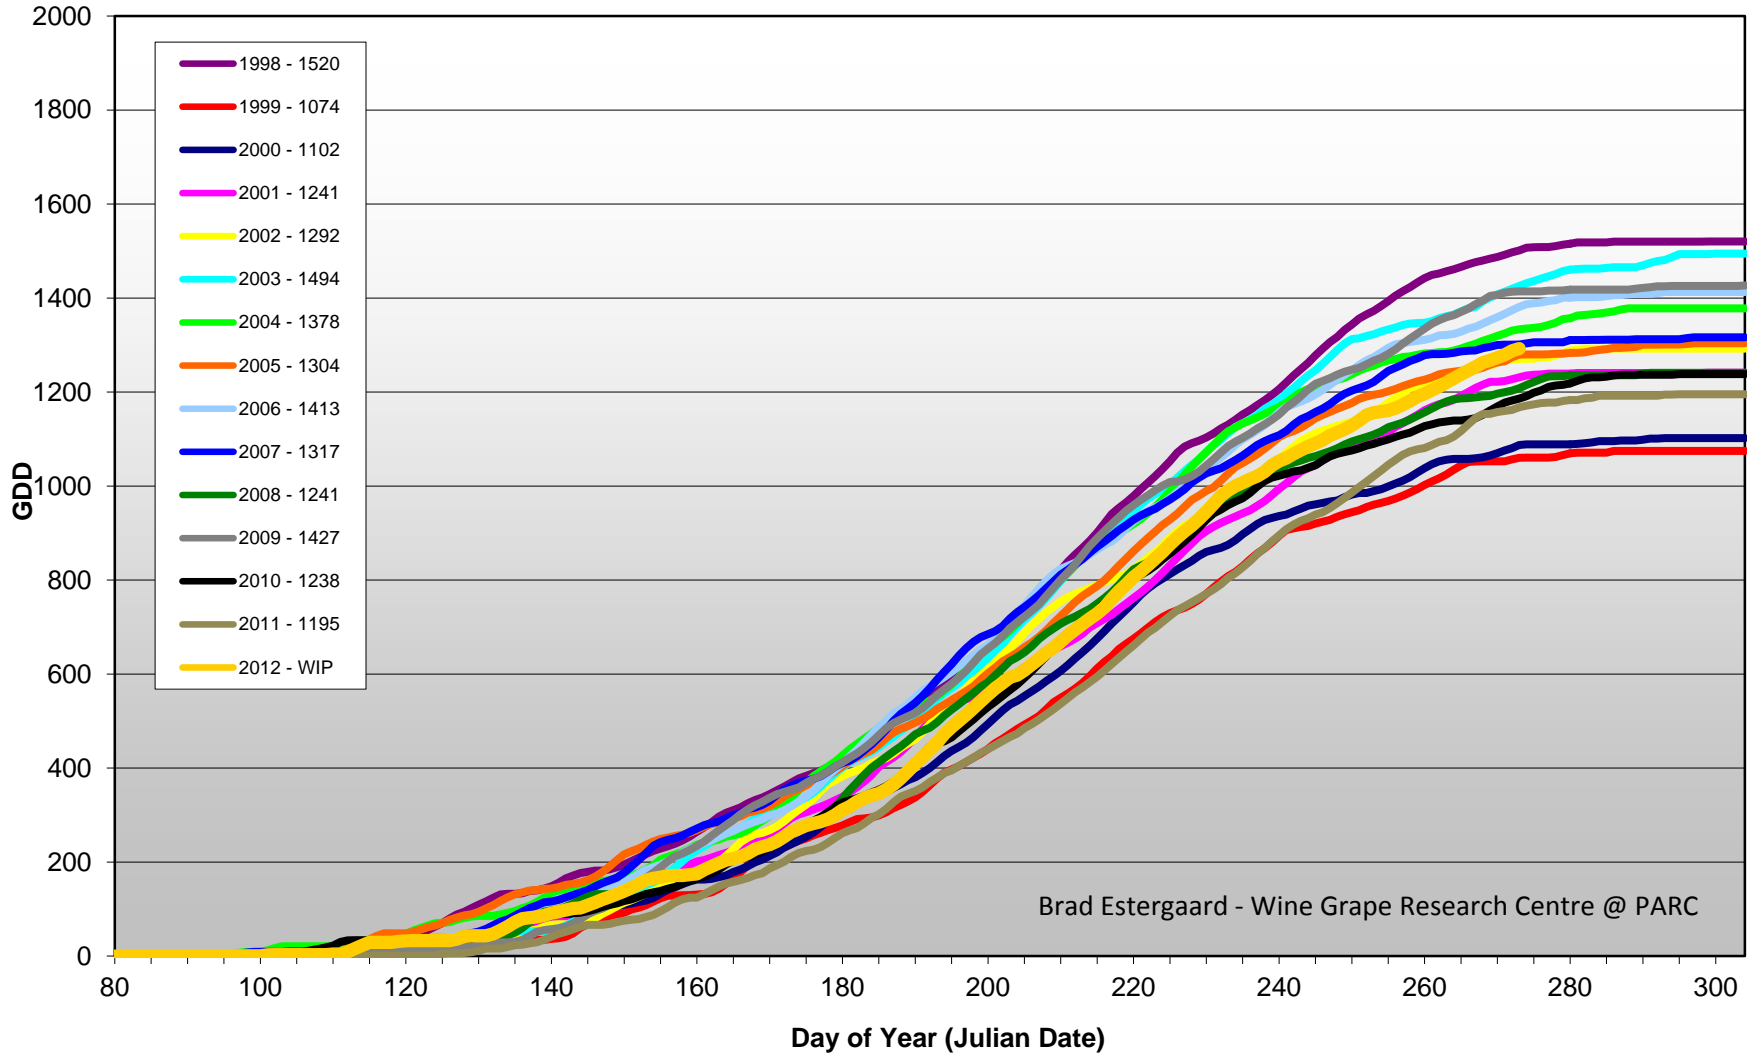

Summerland - Total Monthly Growing Degree Days [SEPTEMBER] - 1998-2012

Summerland - Total Monthly Growing Degree Days - April through September - 1998-2012

Month

Brad Estergaard - Wine Grape Research Centre @ PARC

Summerland - Growing Degree Day Accumulation - 1998-2012

Osoyoos - Total Monthly Growing Degree Days [SEPTEMBER] - 1998-2012

Osoyoos - Total Monthly Growing Degree Days - April through September - 1998-2012