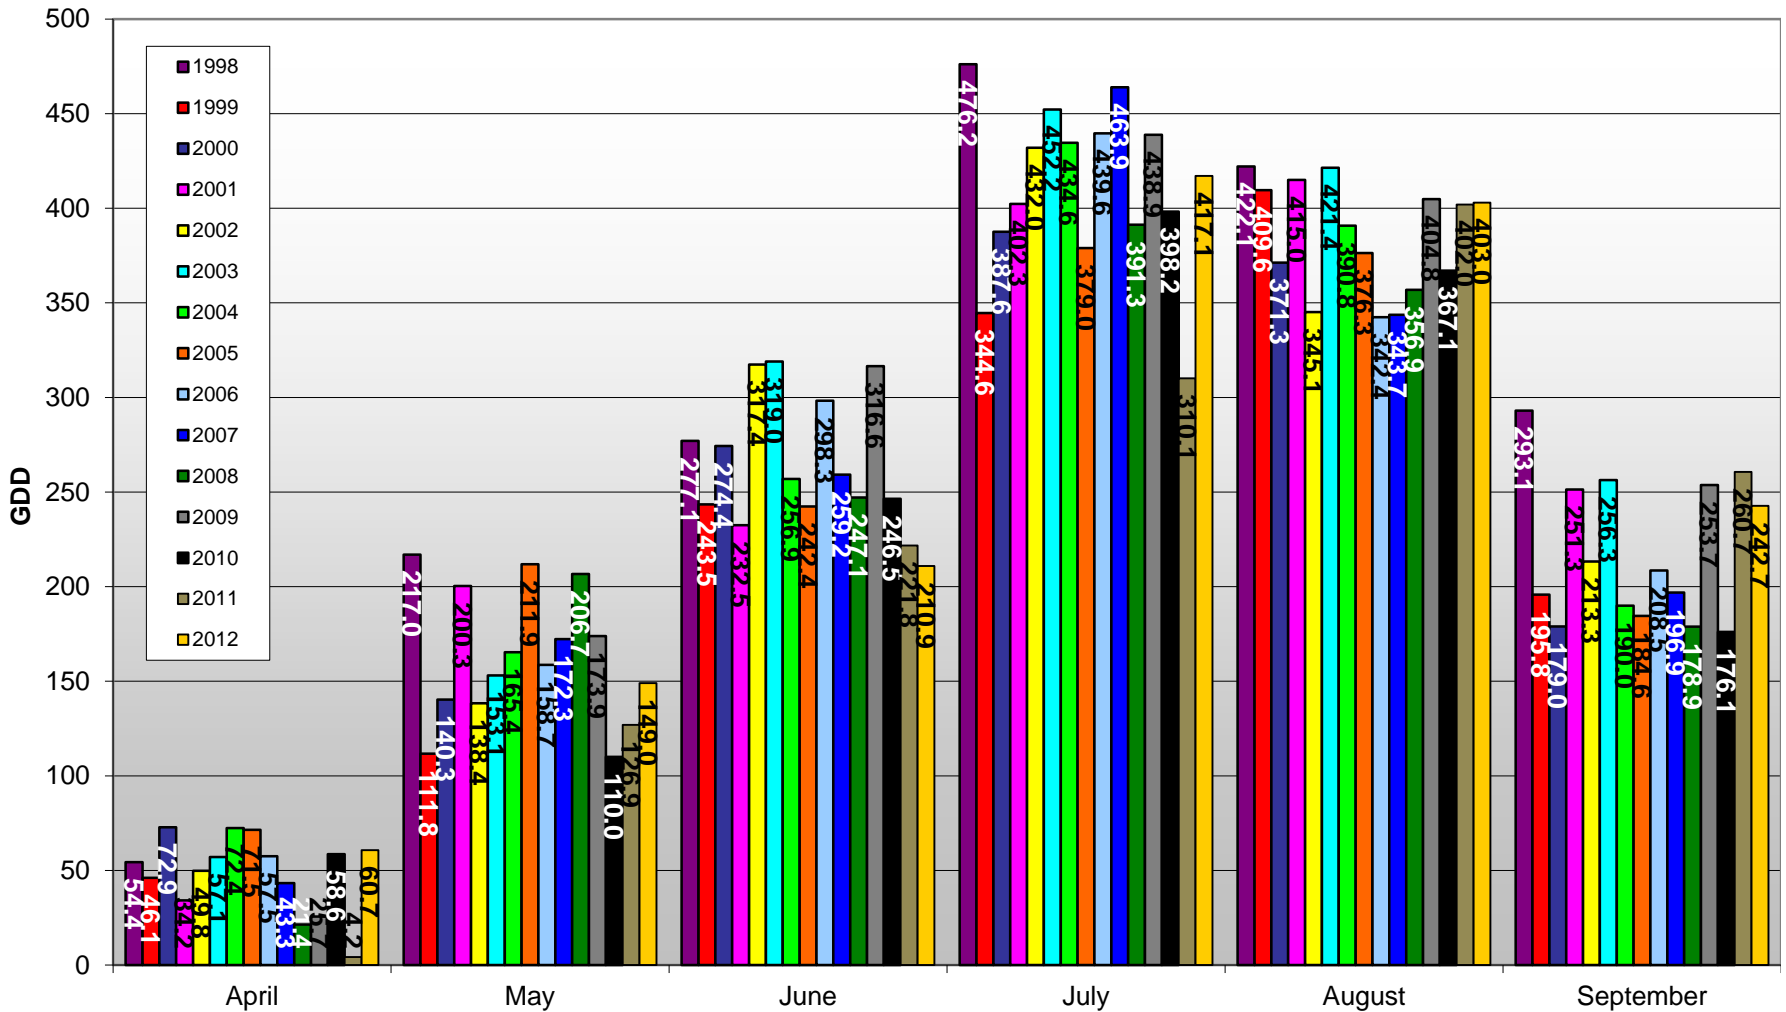

Summerland - Total Monthly Growing Degree Days [SEPTEMBER] - 1998-2012

Summerland - Total Monthly Growing Degree Days - April through September - 1998-2012

Month

Brad Estergaard - Wine Grape Research Centre @ PARC

Summerland - Growing Degree Day Accumulation - 1998-2012

Osoyoos - Total Monthly Growing Degree Days [SEPTEMBER] - 1998-2012

Osoyoos - Total Monthly Growing Degree Days - April through September - 1998-2012