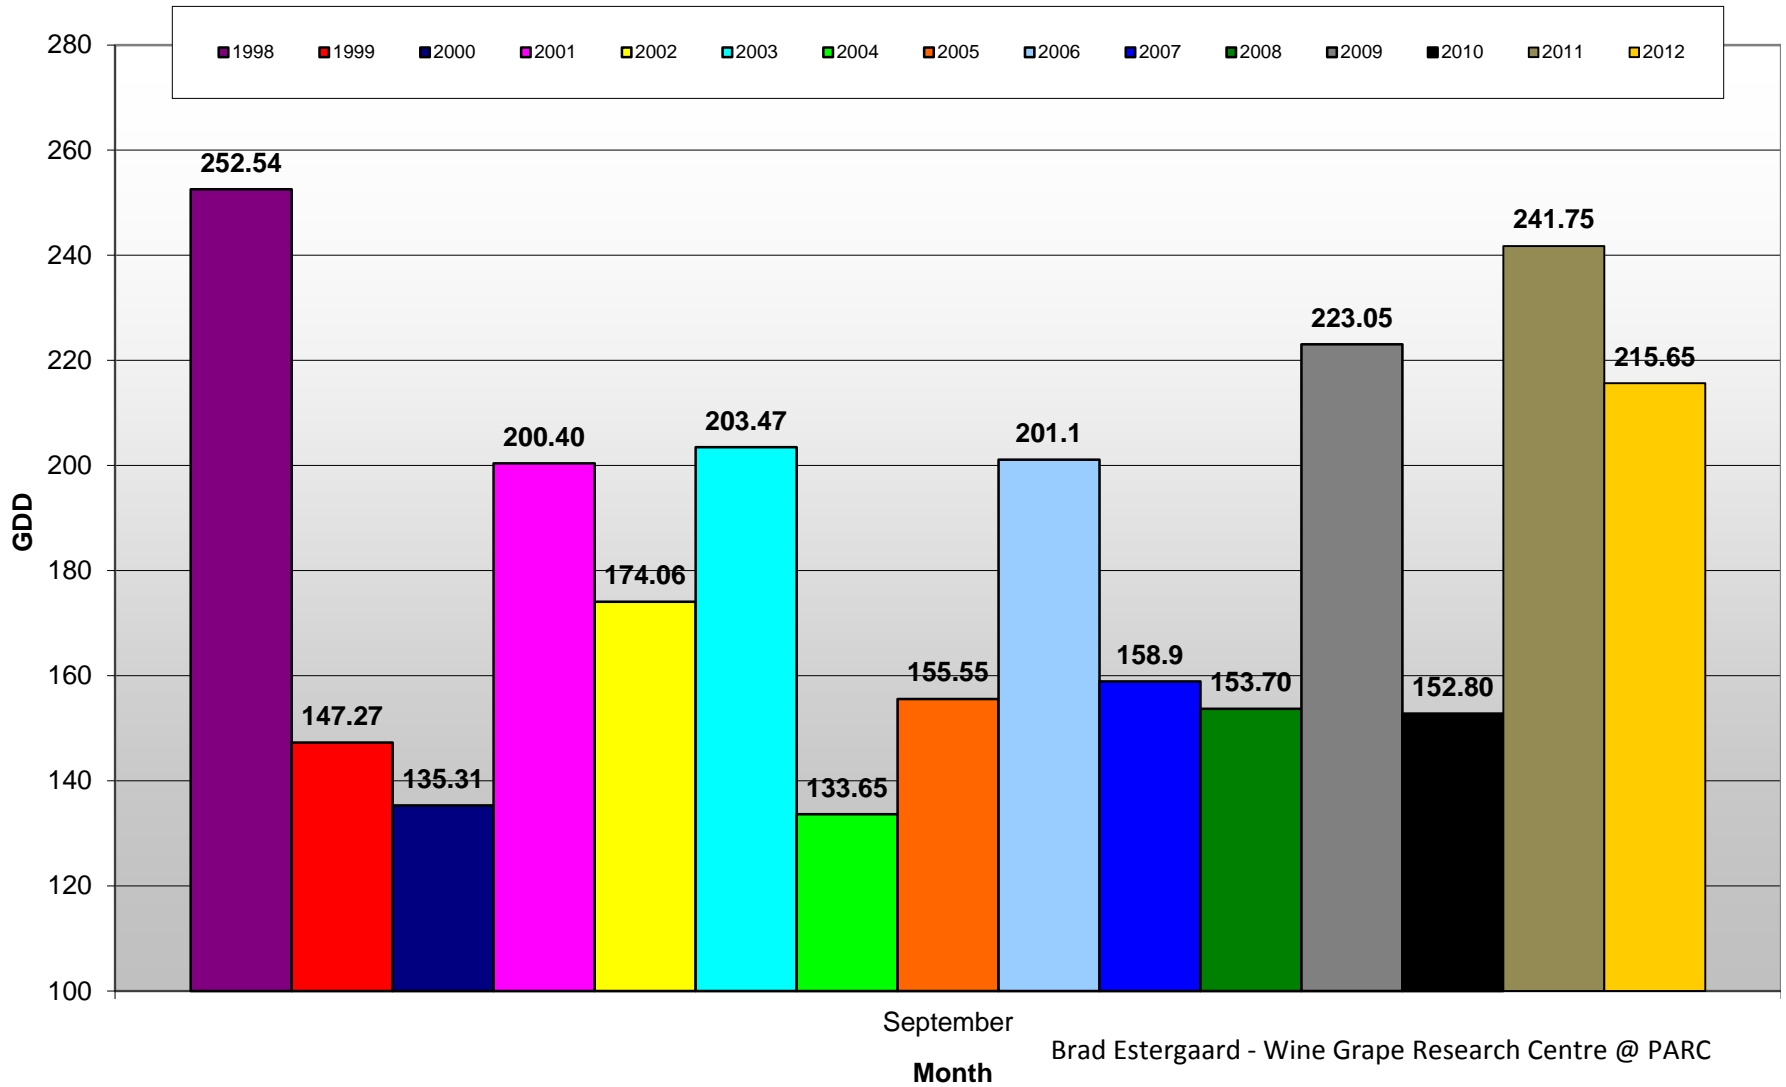

Summerland - Total Monthly Growing Degree Days [SEPTEMBER] - 1998-2012

Summerland - Total Monthly Growing Degree Days - April through September - 1998-2012

Month

Brad Estergaard - Wine Grape Research Centre @ PARC

Summerland - Growing Degree Day Accumulation - 1998-2012

Osoyoos - Total Monthly Growing Degree Days [SEPTEMBER] - 1998-2012

Osoyoos - Total Monthly Growing Degree Days - April through September - 1998-2012