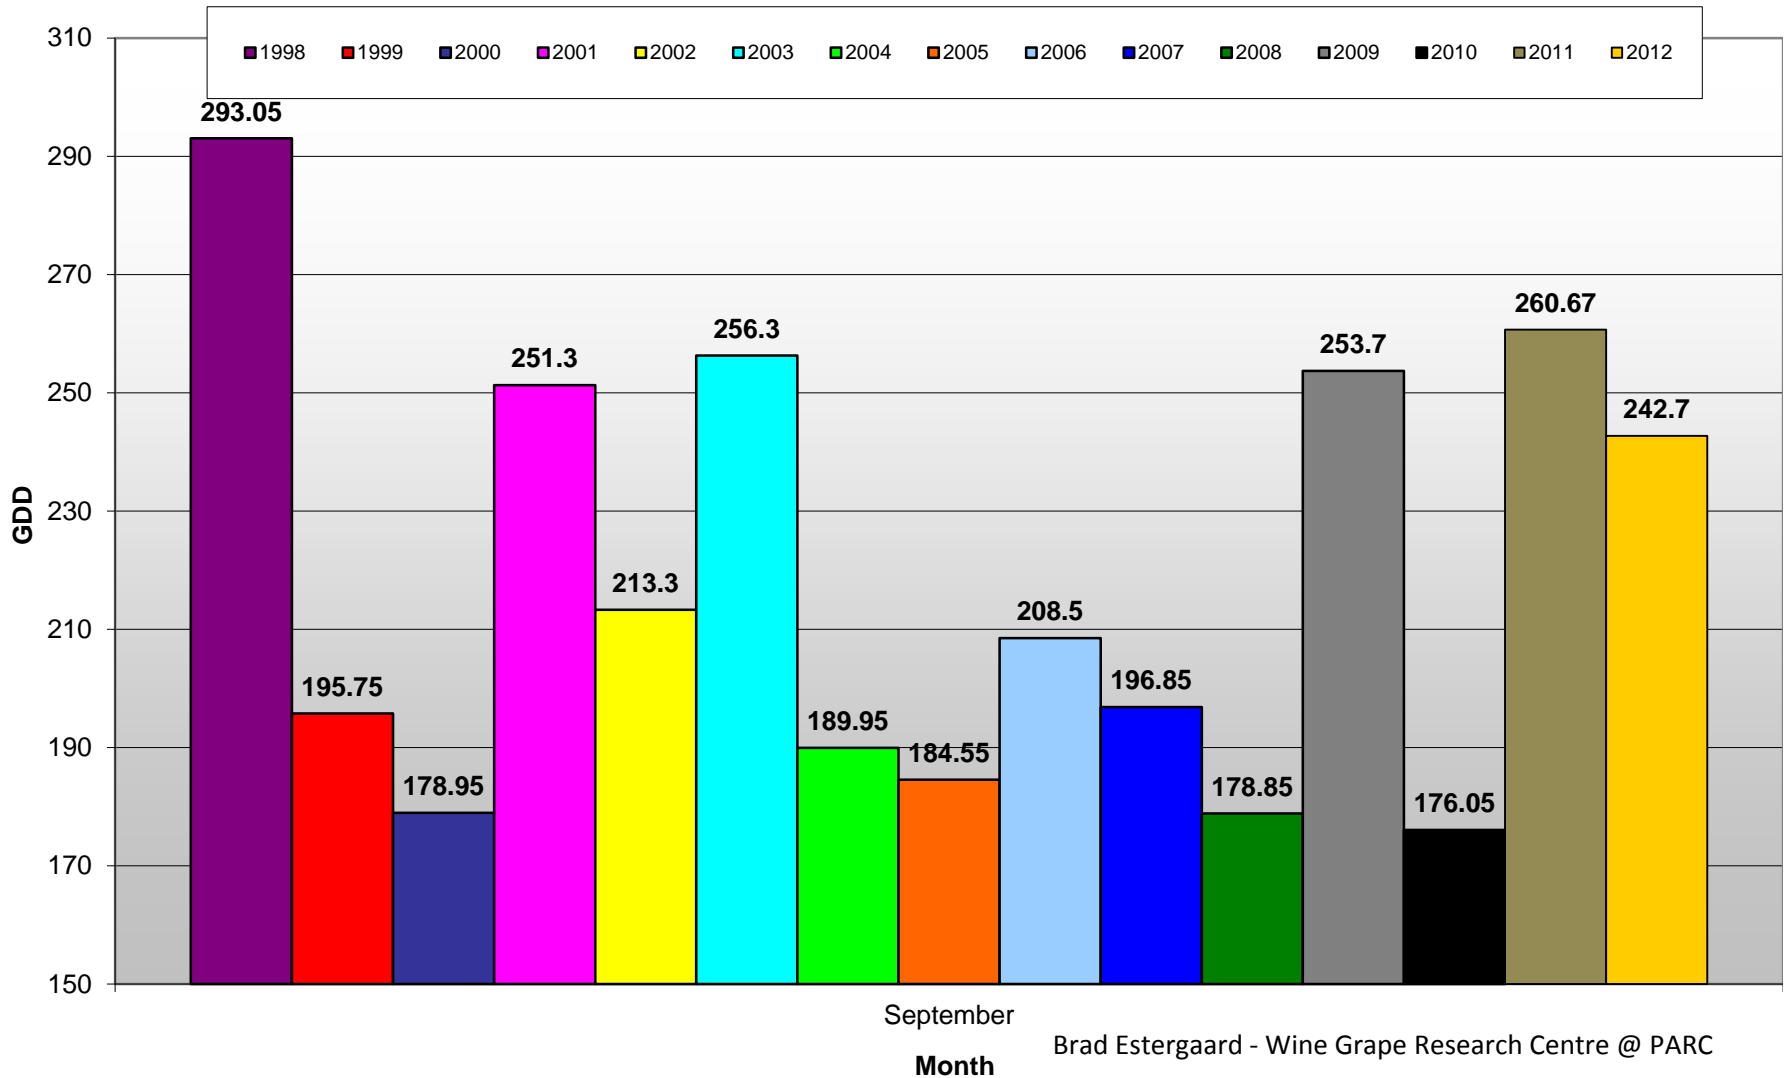

Summerland - Total Monthly Growing Degree Days [SEPTEMBER] - 1998-2012

Summerland - Total Monthly Growing Degree Days - April through September - 1998-2012

Month

Brad Estergaard - Wine Grape Research Centre @ PARC

Summerland - Growing Degree Day Accumulation - 1998-2012

Osoyoos - Total Monthly Growing Degree Days [SEPTEMBER] - 1998-2012

Osoyoos - Total Monthly Growing Degree Days - April through September - 1998-2012