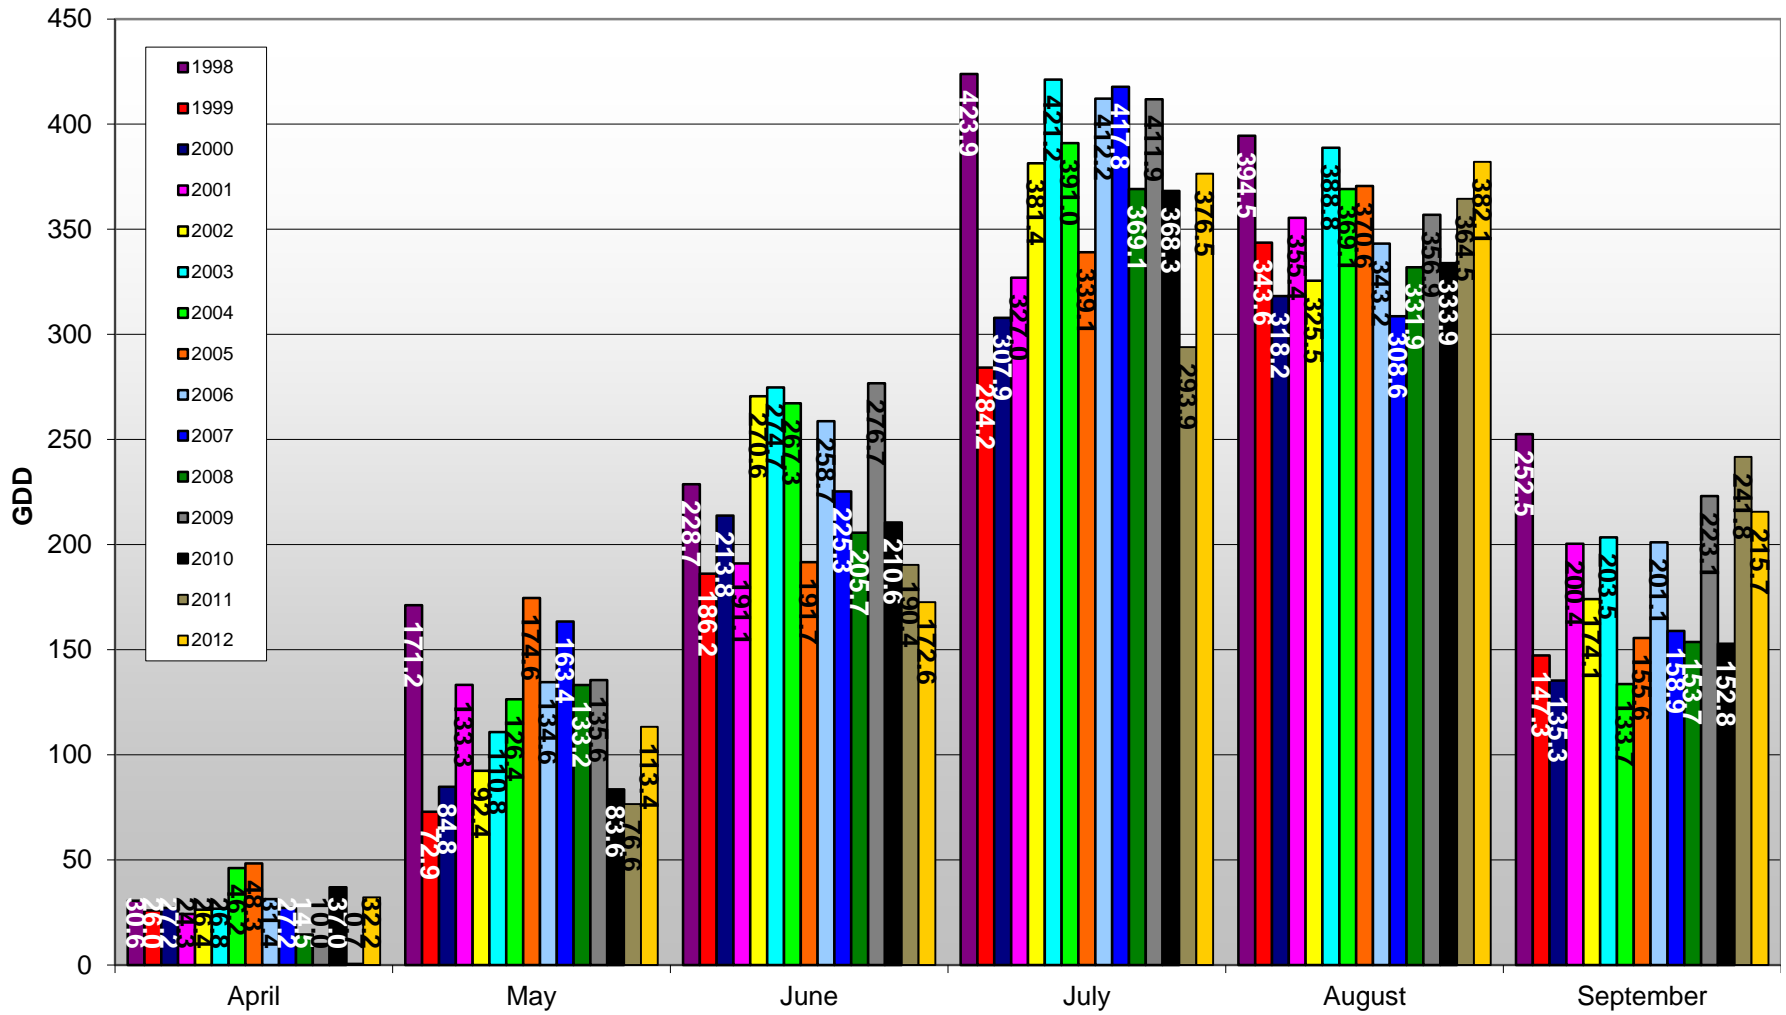

Summerland - Total Monthly Growing Degree Days [SEPTEMBER] - 1998-2012

Summerland - Total Monthly Growing Degree Days - April through September - 1998-2012

Month

Brad Estergaard - Wine Grape Research Centre @ PARC

Summerland - Growing Degree Day Accumulation - 1998-2012

Osoyoos - Total Monthly Growing Degree Days [SEPTEMBER] - 1998-2012

Osoyoos - Total Monthly Growing Degree Days - April through September - 1998-2012