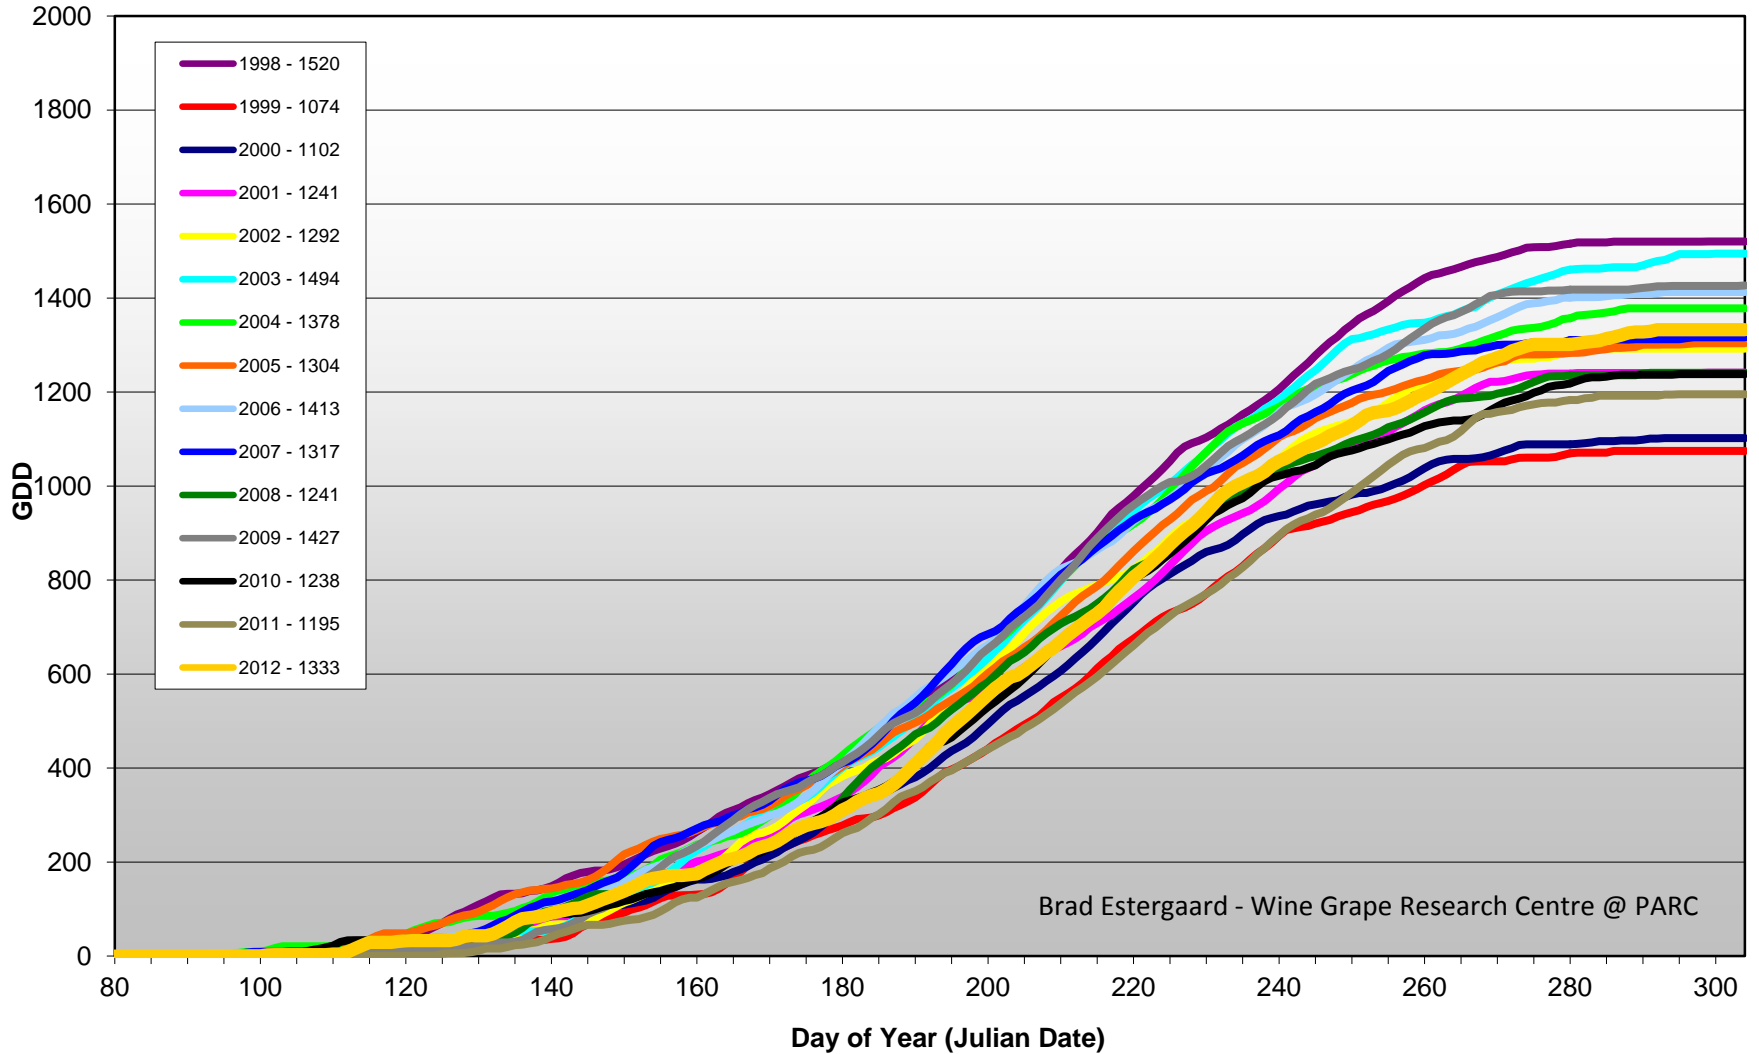

Summerland - Total Monthly Growing Degree Days [OCTOBER] - 1998-2012

Brad Estergaard - Wine Grape Research Centre @ PARC

Summerland - Total Monthly Growing Degree Days - 1998-2012

Summerland - Growing Degree Day Accumulation - 1998-2012

Osoyoos - Total Monthly Growing Degree Days [OCTOBER] - 1998-2012

Osoyoos - Total Monthly Growing Degree Days - 1998-2012

Osoyoos - Growing Degree Day Accumulation - 1998-2012