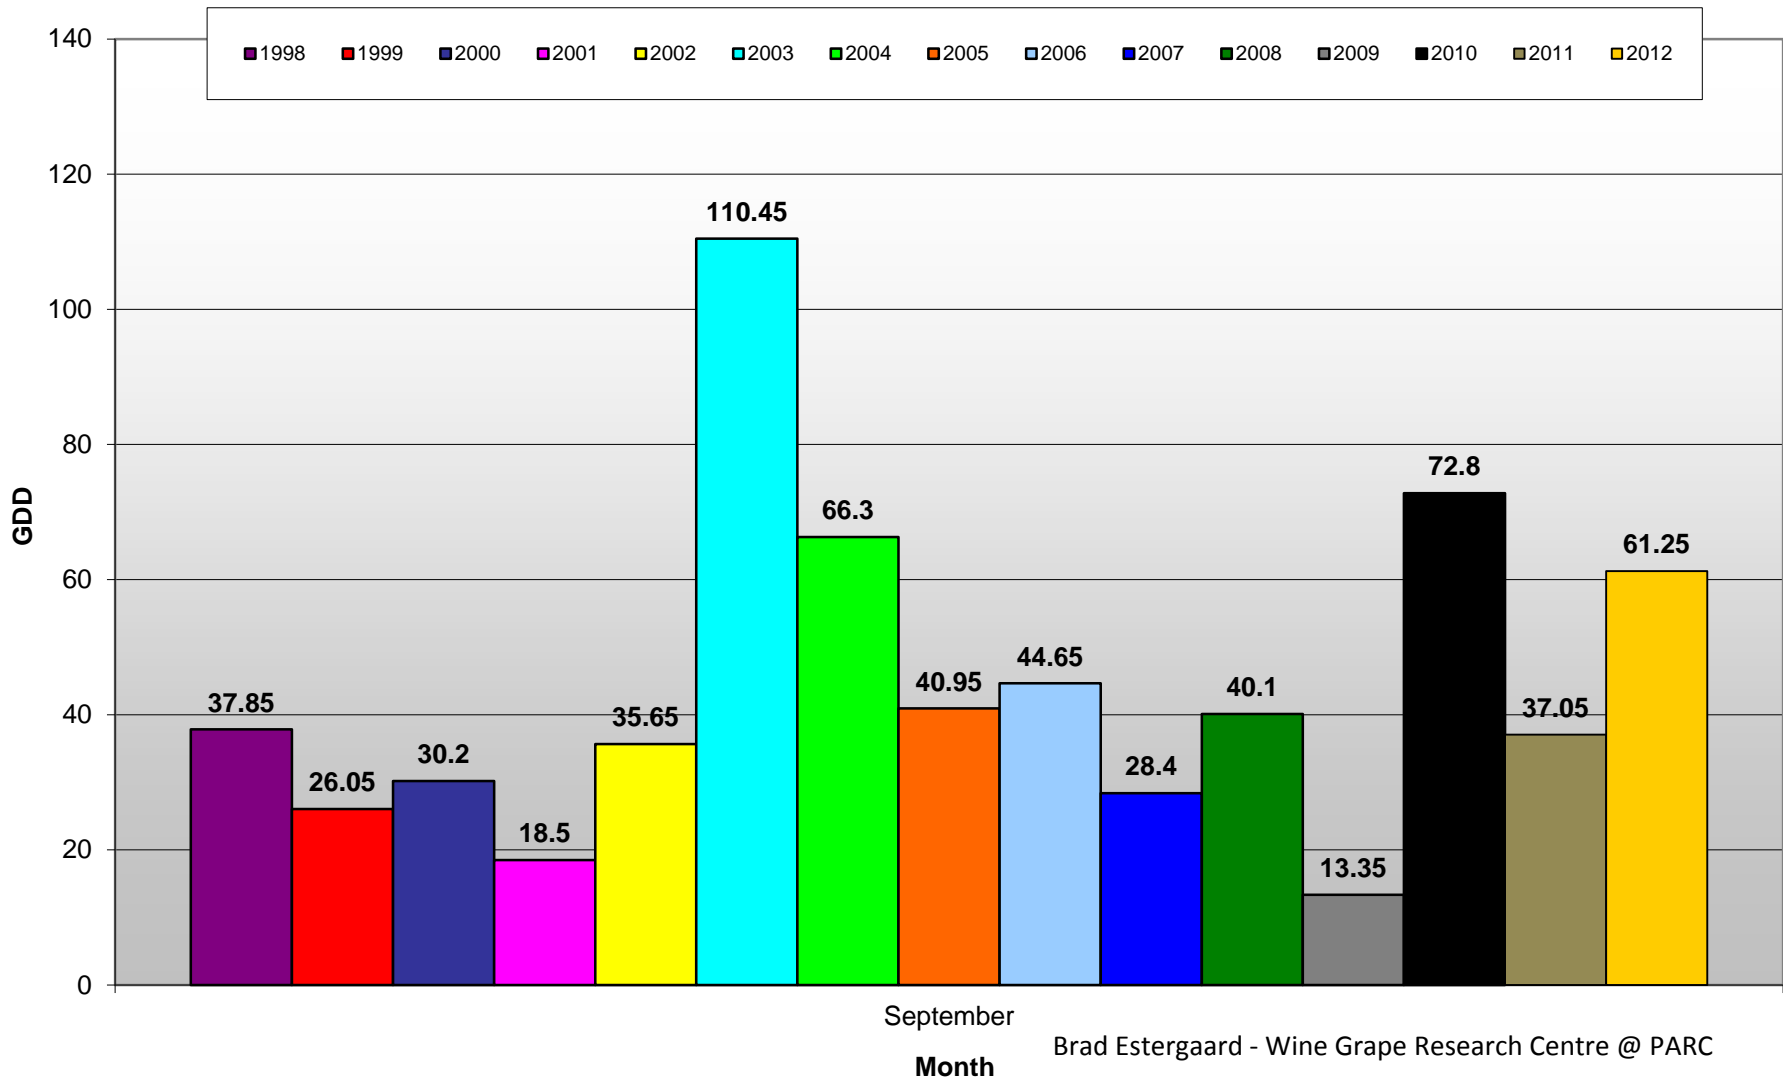

Summerland - Total Monthly Growing Degree Days [OCTOBER] - 1998-2012

Brad Estergaard - Wine Grape Research Centre @ PARC

Summerland - Total Monthly Growing Degree Days - 1998-2012

Summerland - Growing Degree Day Accumulation - 1998-2012

Osoyoos - Total Monthly Growing Degree Days [OCTOBER] - 1998-2012

Osoyoos - Total Monthly Growing Degree Days - 1998-2012

Osoyoos - Growing Degree Day Accumulation - 1998-2012