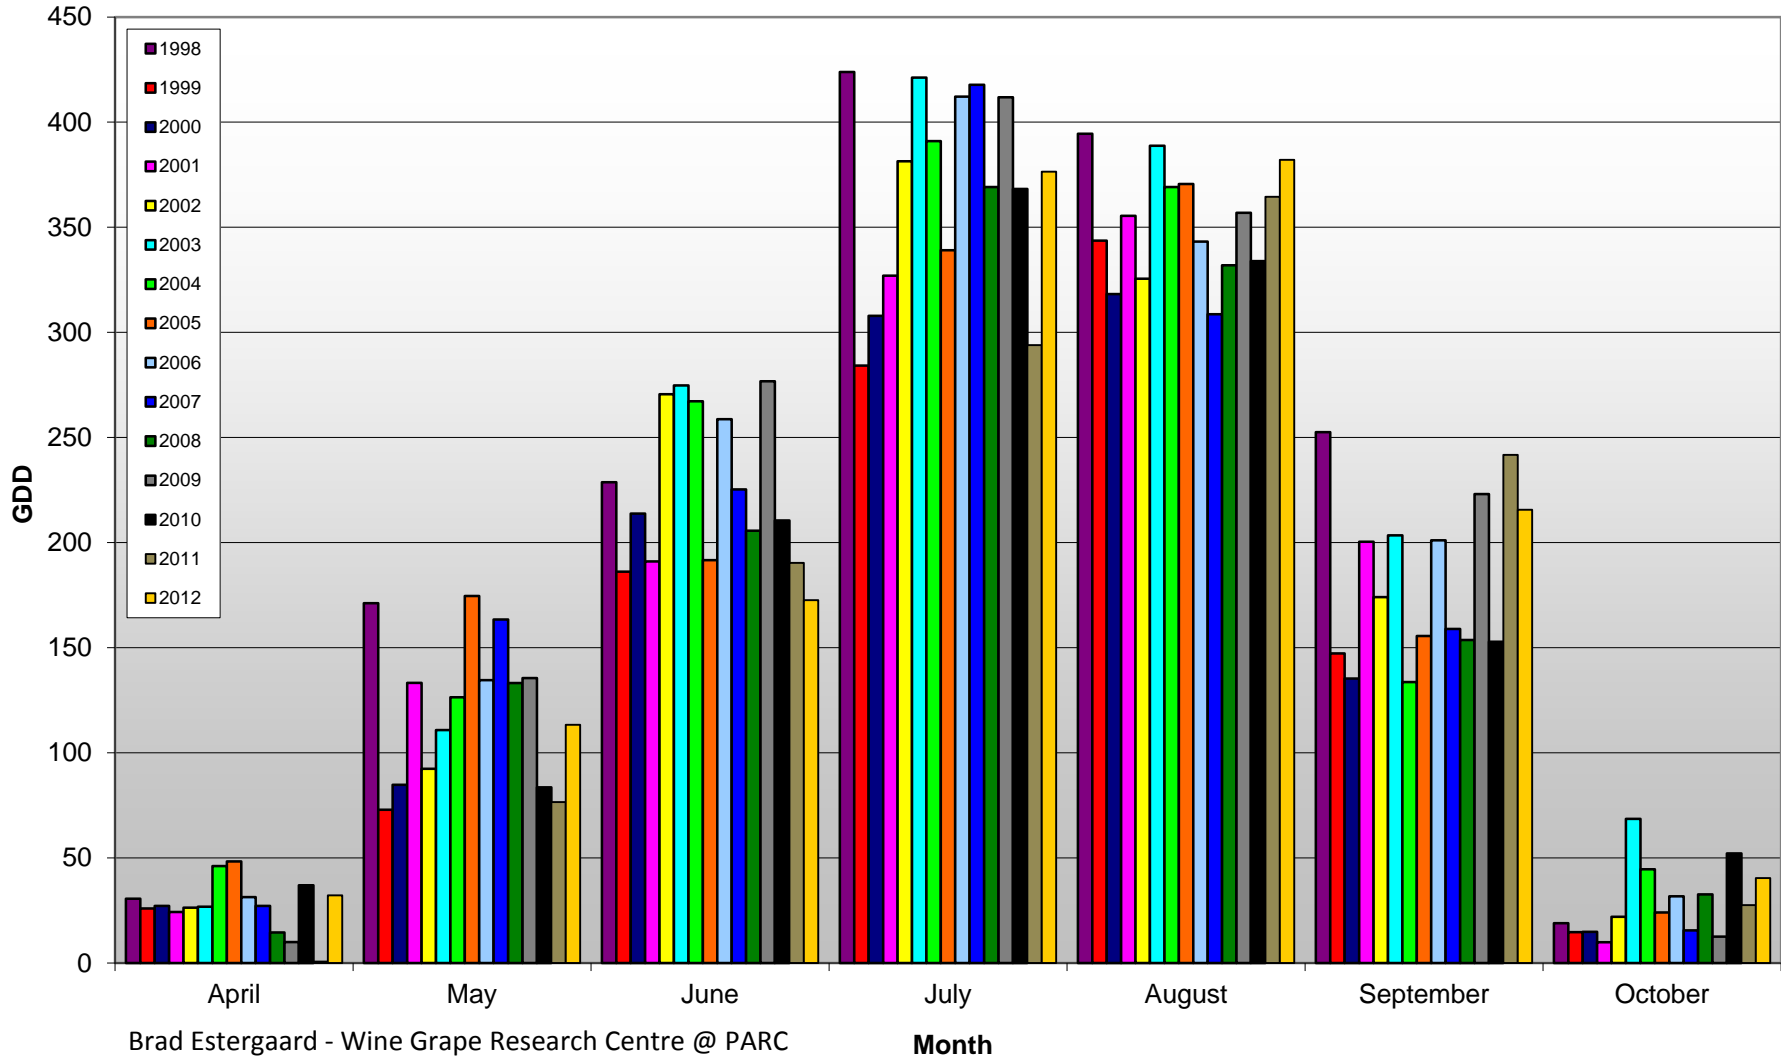

Summerland - Total Monthly Growing Degree Days [OCTOBER] - 1998-2012

Brad Estergaard - Wine Grape Research Centre @ PARC

Summerland - Total Monthly Growing Degree Days - 1998-2012

Summerland - Growing Degree Day Accumulation - 1998-2012

Osoyoos - Total Monthly Growing Degree Days [OCTOBER] - 1998-2012

Osoyoos - Total Monthly Growing Degree Days - 1998-2012

Osoyoos - Growing Degree Day Accumulation - 1998-2012