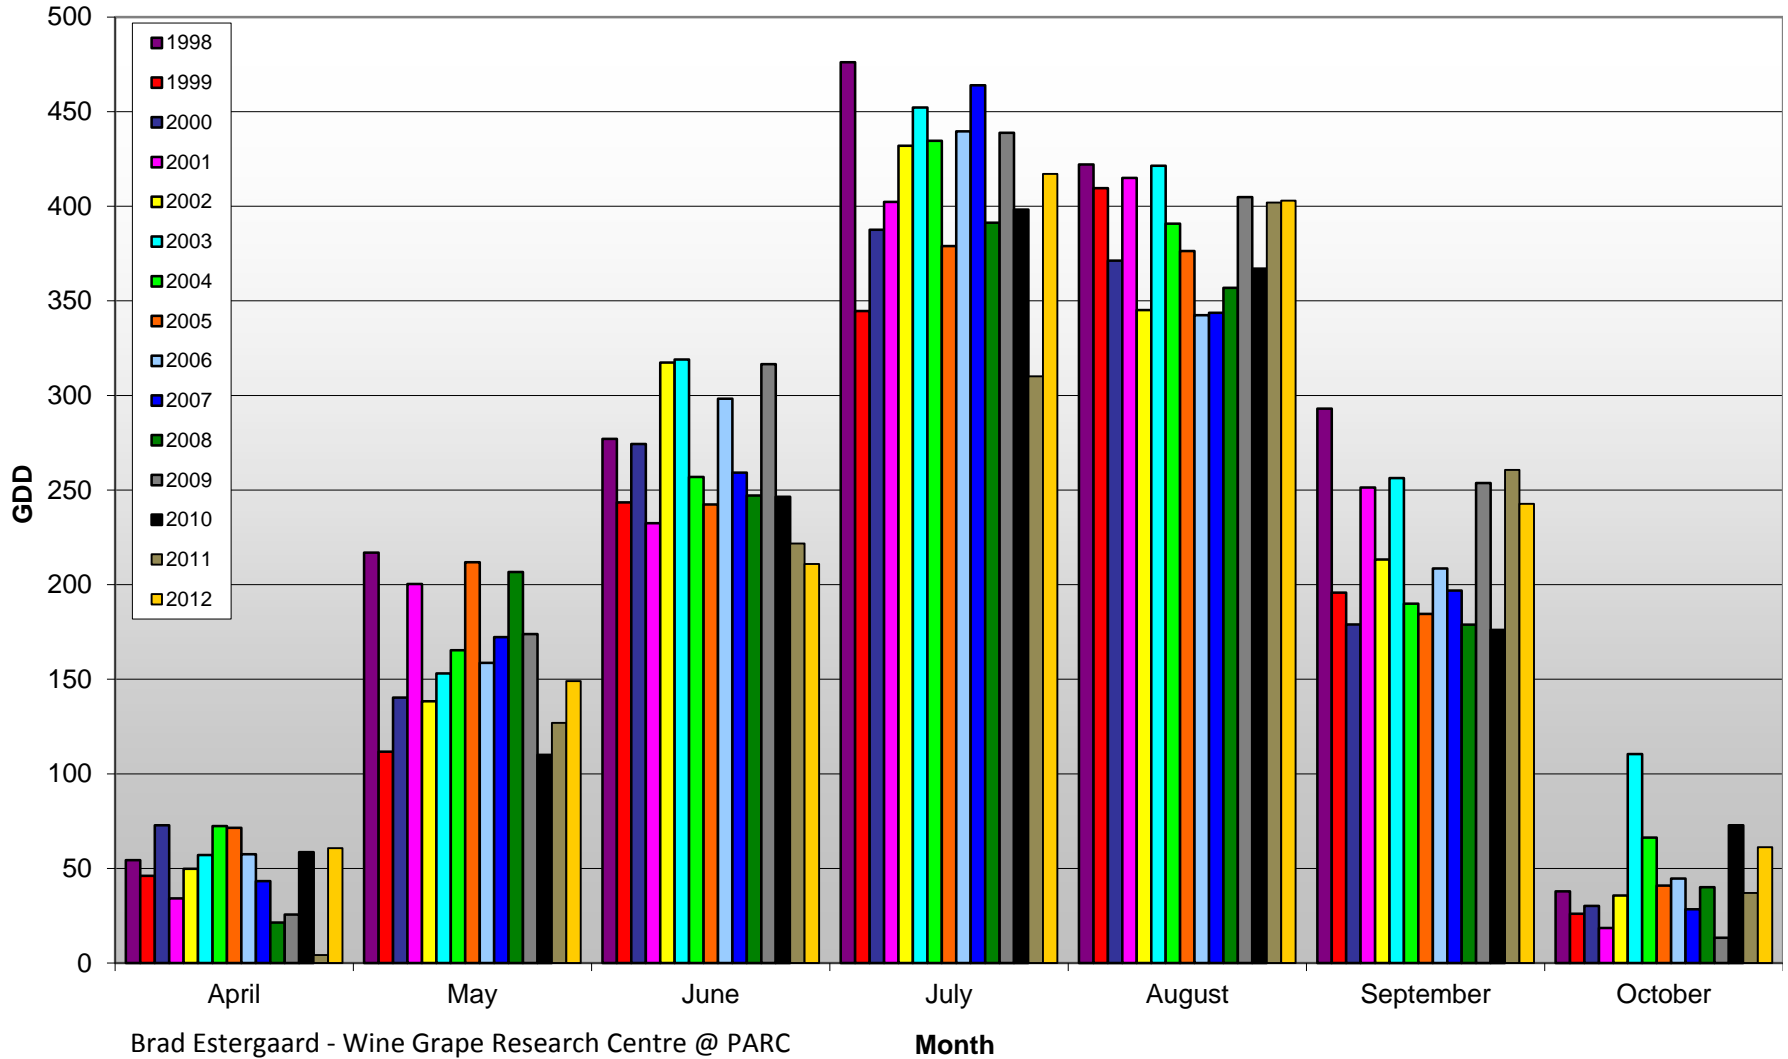

Summerland - Total Monthly Growing Degree Days [OCTOBER] - 1998-2012

Brad Estergaard - Wine Grape Research Centre @ PARC

Summerland - Total Monthly Growing Degree Days - 1998-2012

Summerland - Growing Degree Day Accumulation - 1998-2012

Osoyoos - Total Monthly Growing Degree Days [OCTOBER] - 1998-2012

Osoyoos - Total Monthly Growing Degree Days - 1998-2012

Osoyoos - Growing Degree Day Accumulation - 1998-2012