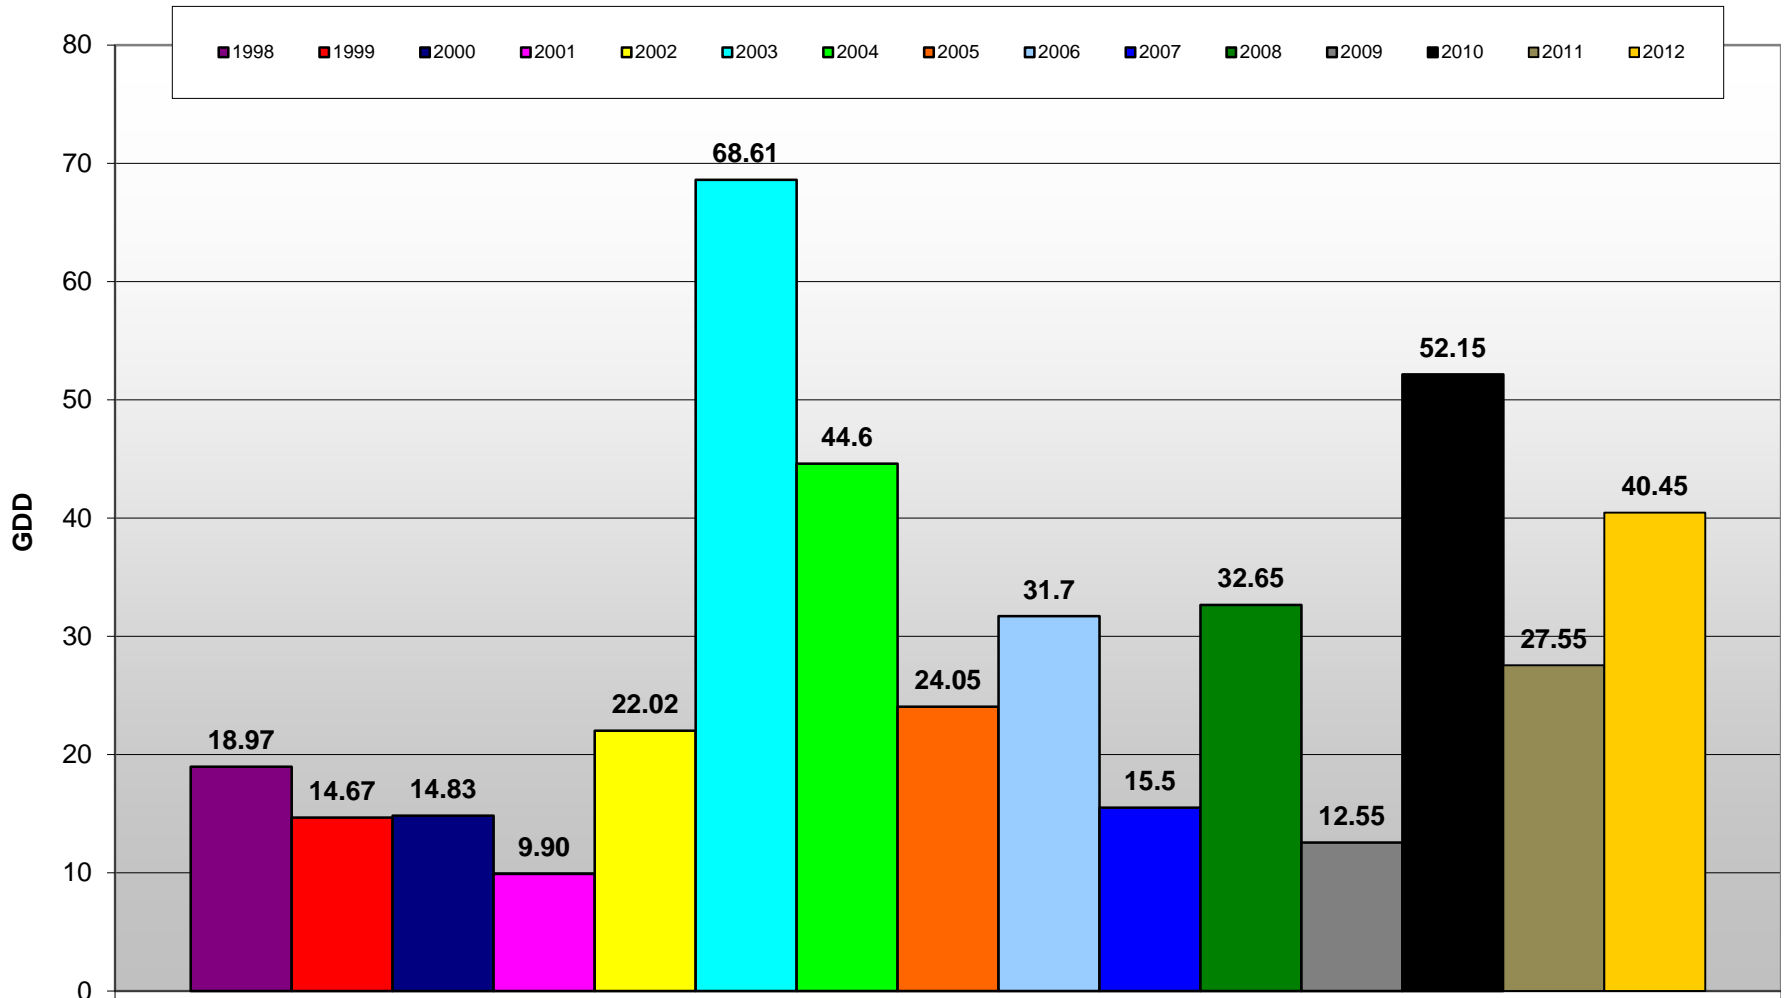

Summerland - Total Monthly Growing Degree Days [OCTOBER] - 1998-2012

Brad Estergaard - Wine Grape Research Centre @ PARC

Summerland - Total Monthly Growing Degree Days - 1998-2012

Summerland - Growing Degree Day Accumulation - 1998-2012

Osoyoos - Total Monthly Growing Degree Days [OCTOBER] - 1998-2012

Osoyoos - Total Monthly Growing Degree Days - 1998-2012

Osoyoos - Growing Degree Day Accumulation - 1998-2012