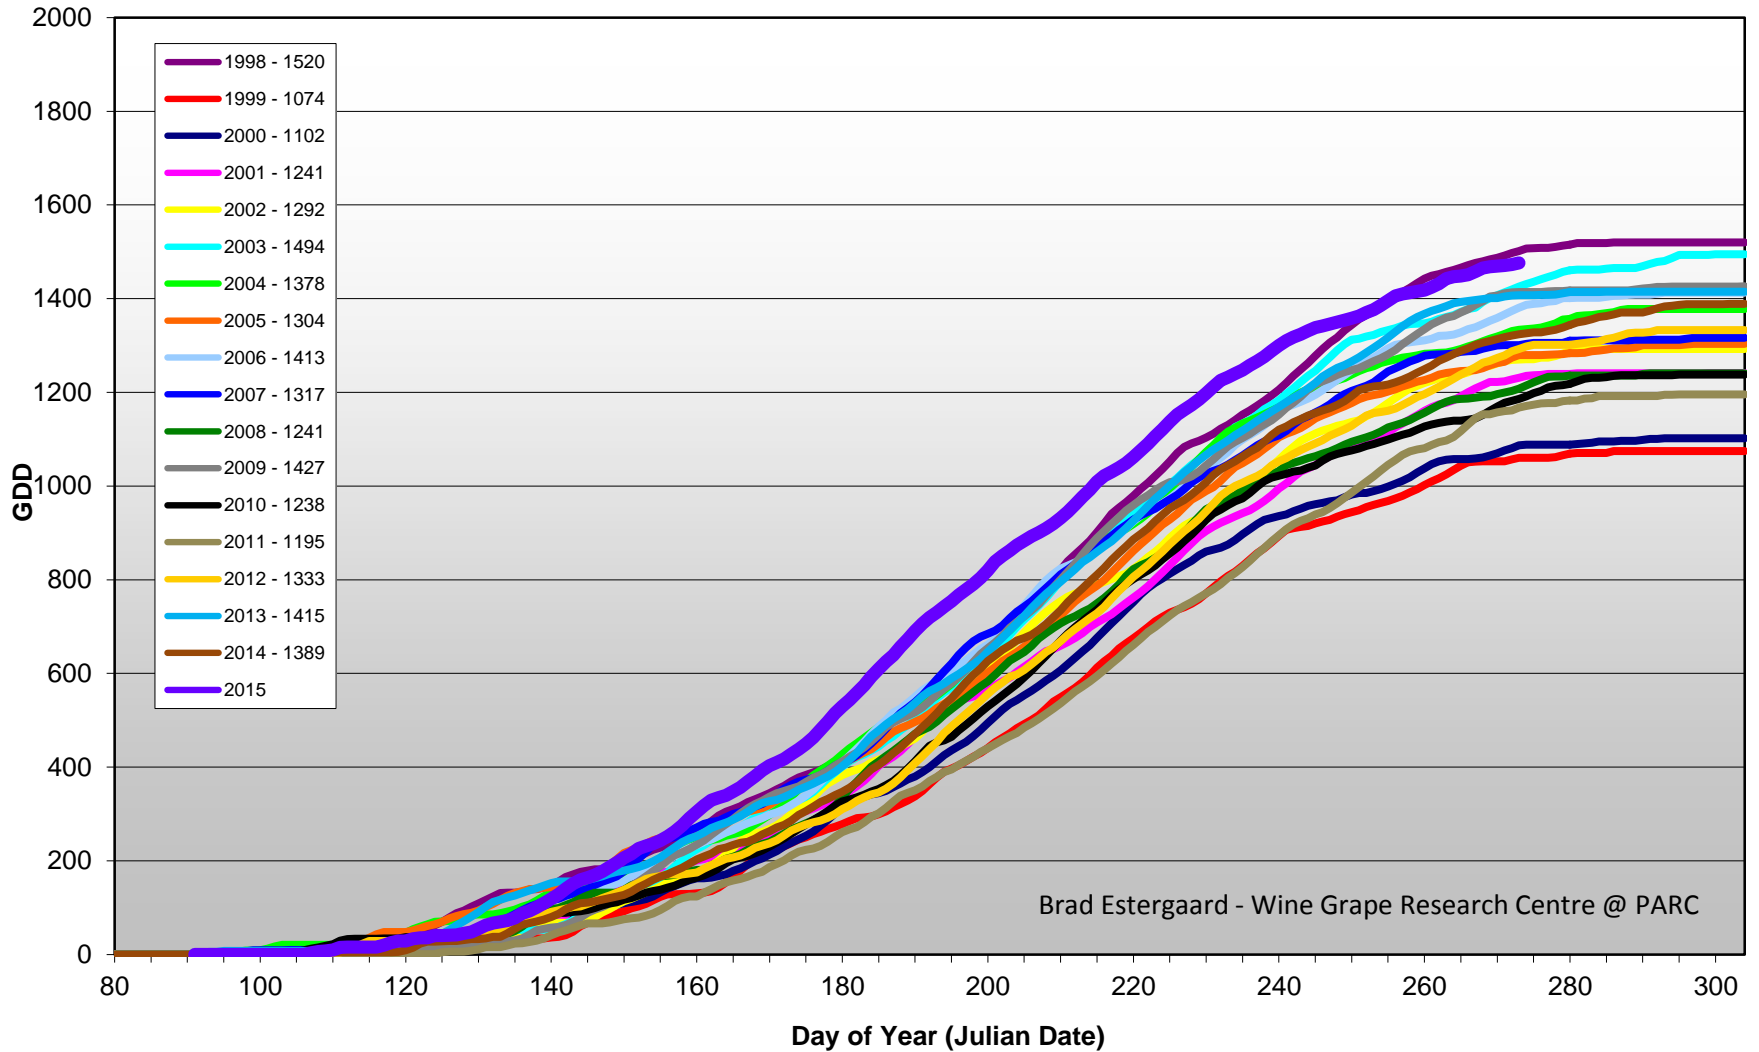

Summerland - Total Monthly Growing Degree Days [SEPTEMBER] - 1998-2015

Summerland - Growing Degree Day Accumulation - 1998-2015

Osoyoos - Total Monthly Growing Degree Days [SEPTEMBER] - 1998-2015

Osoyoos - Growing Degree Day Accumulation - 1998-2015