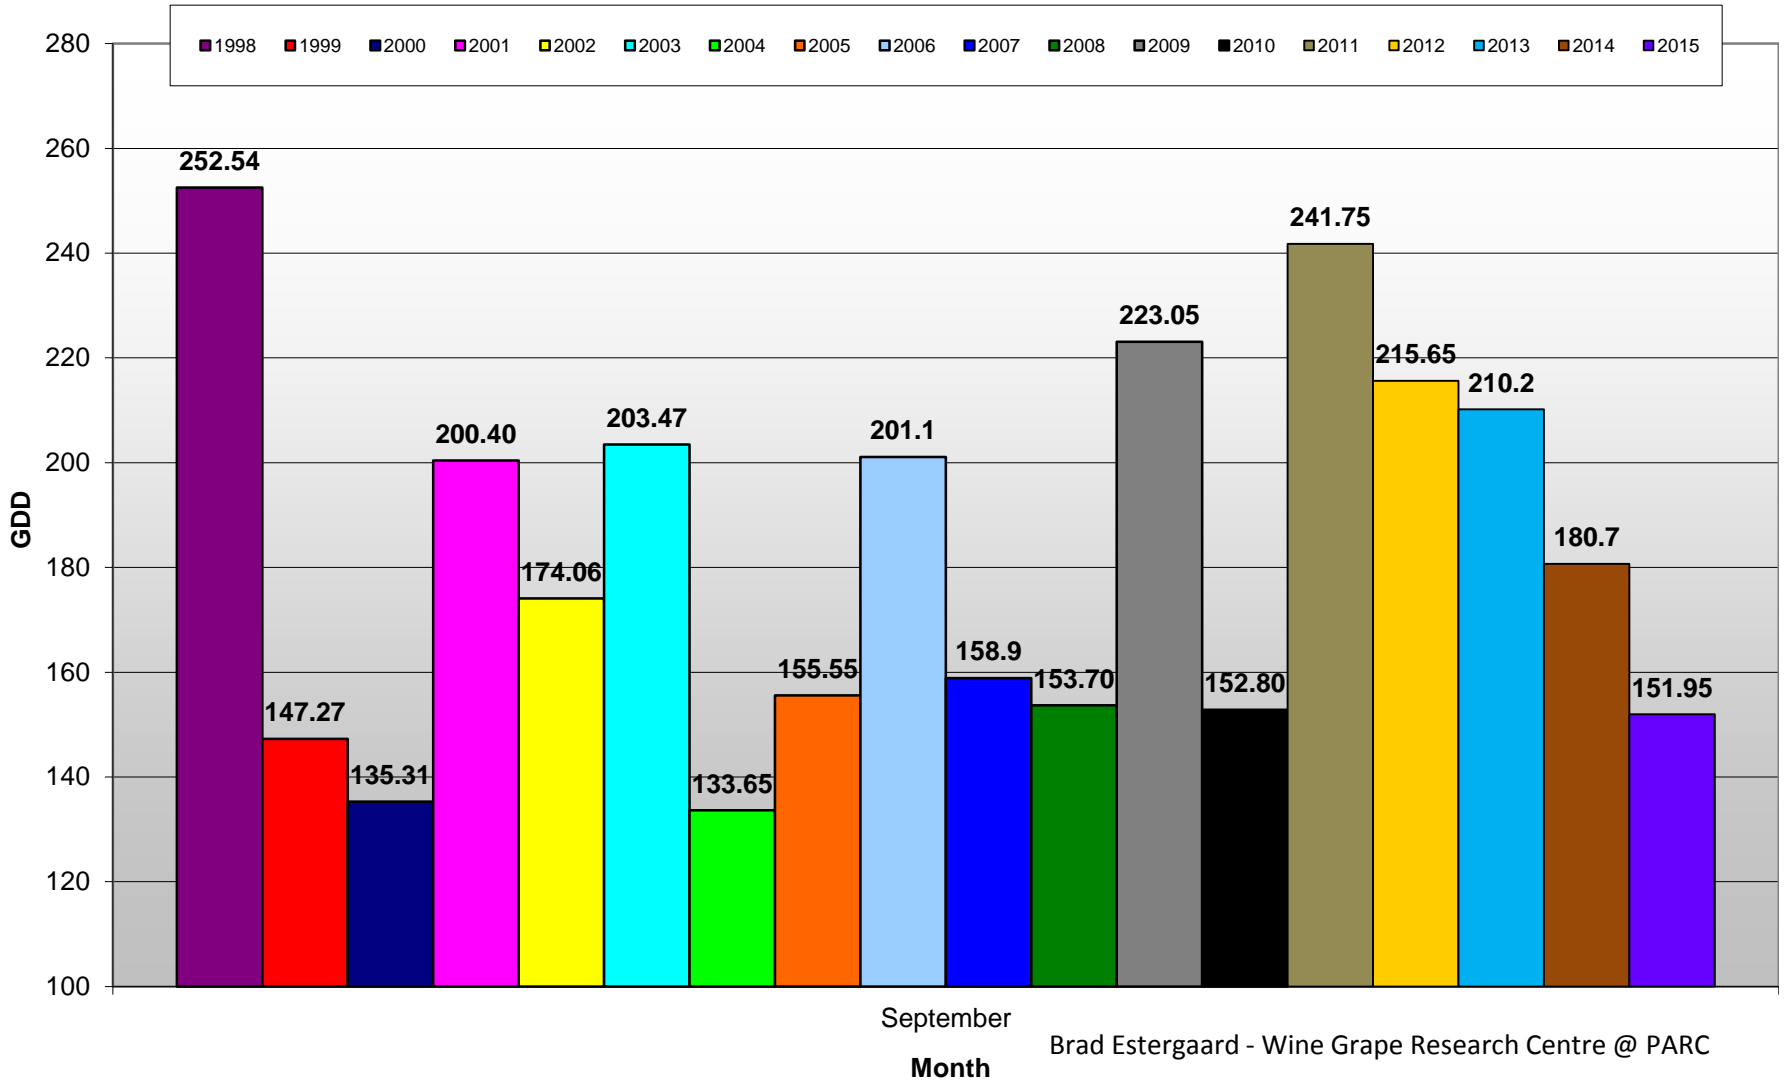

Summerland - Total Monthly Growing Degree Days [SEPTEMBER] - 1998-2015

Summerland - Growing Degree Day Accumulation - 1998-2015

Osoyoos - Total Monthly Growing Degree Days [SEPTEMBER] - 1998-2015

Osoyoos - Growing Degree Day Accumulation - 1998-2015