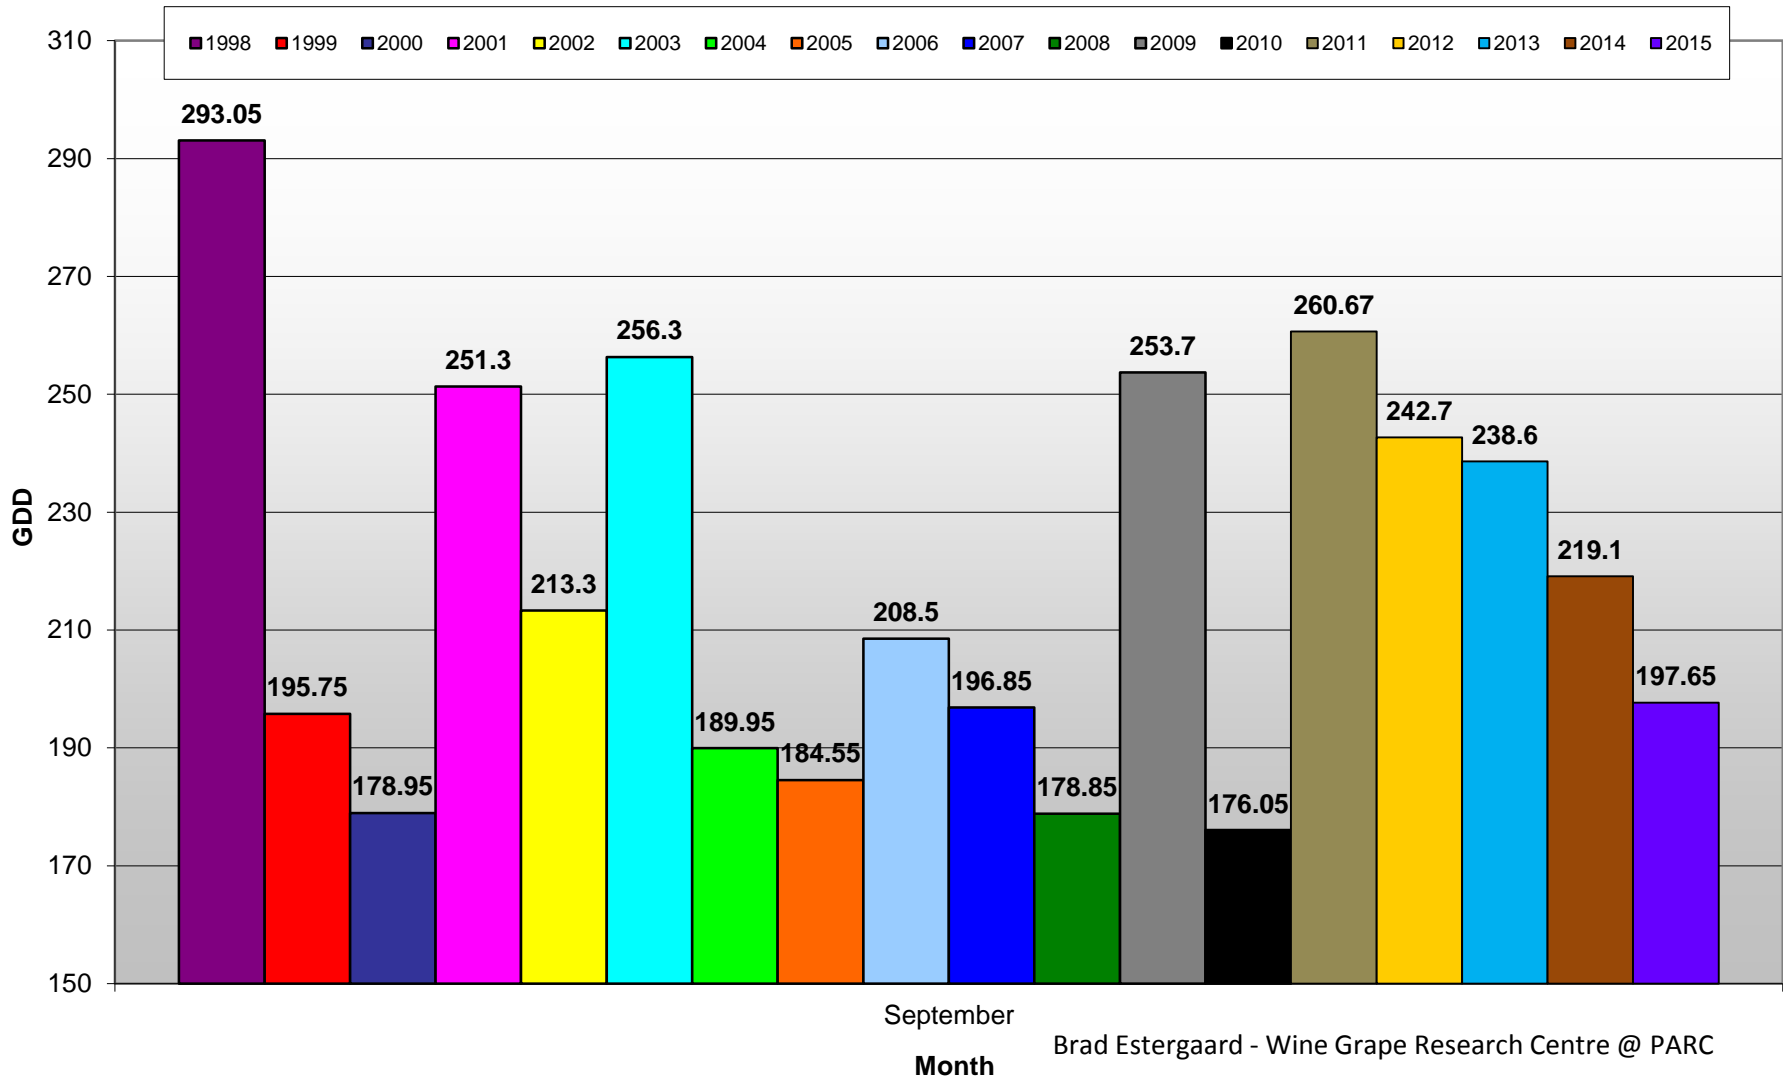

Summerland - Total Monthly Growing Degree Days [SEPTEMBER] - 1998-2015

Summerland - Growing Degree Day Accumulation - 1998-2015

Osoyoos - Total Monthly Growing Degree Days [SEPTEMBER] - 1998-2015

Osoyoos - Growing Degree Day Accumulation - 1998-2015